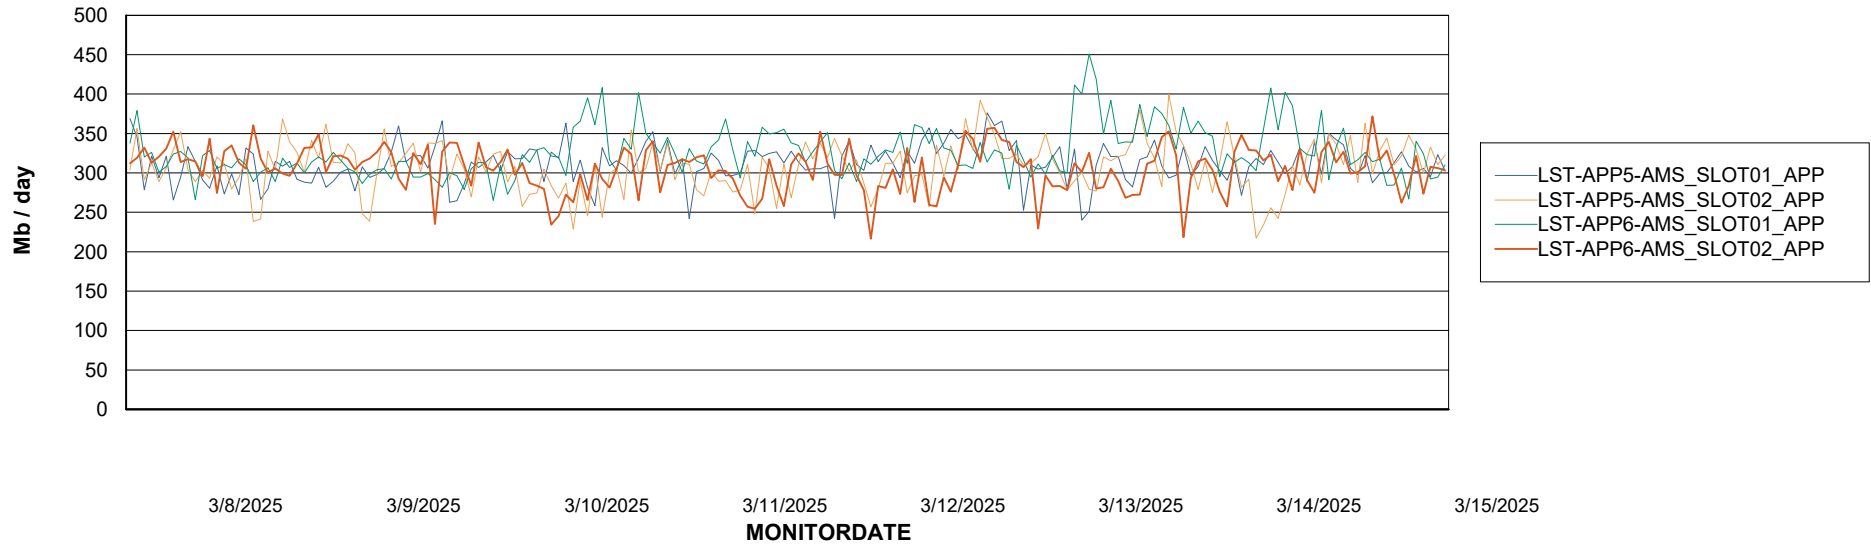

ABSSolute Application Server Services

Avg memory used per ABS Server Service