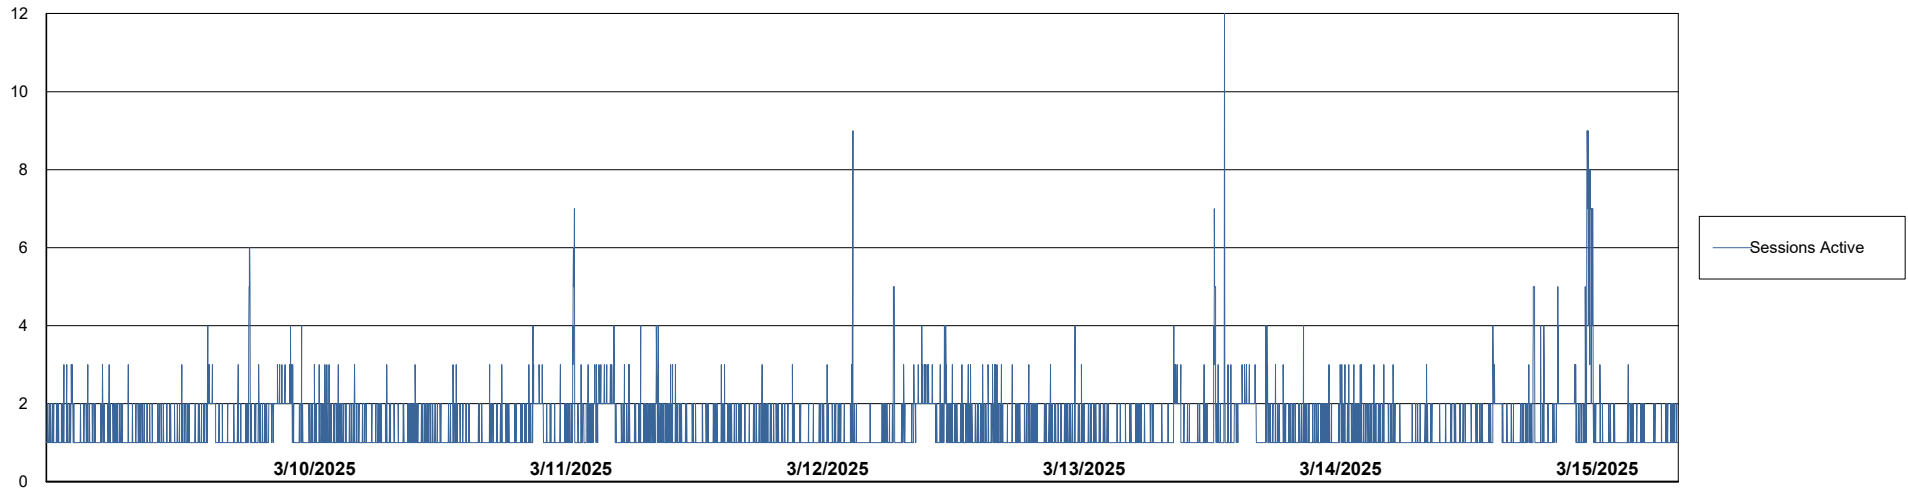

Database Performance LST-DBS5-AMS_DB_ABSEE