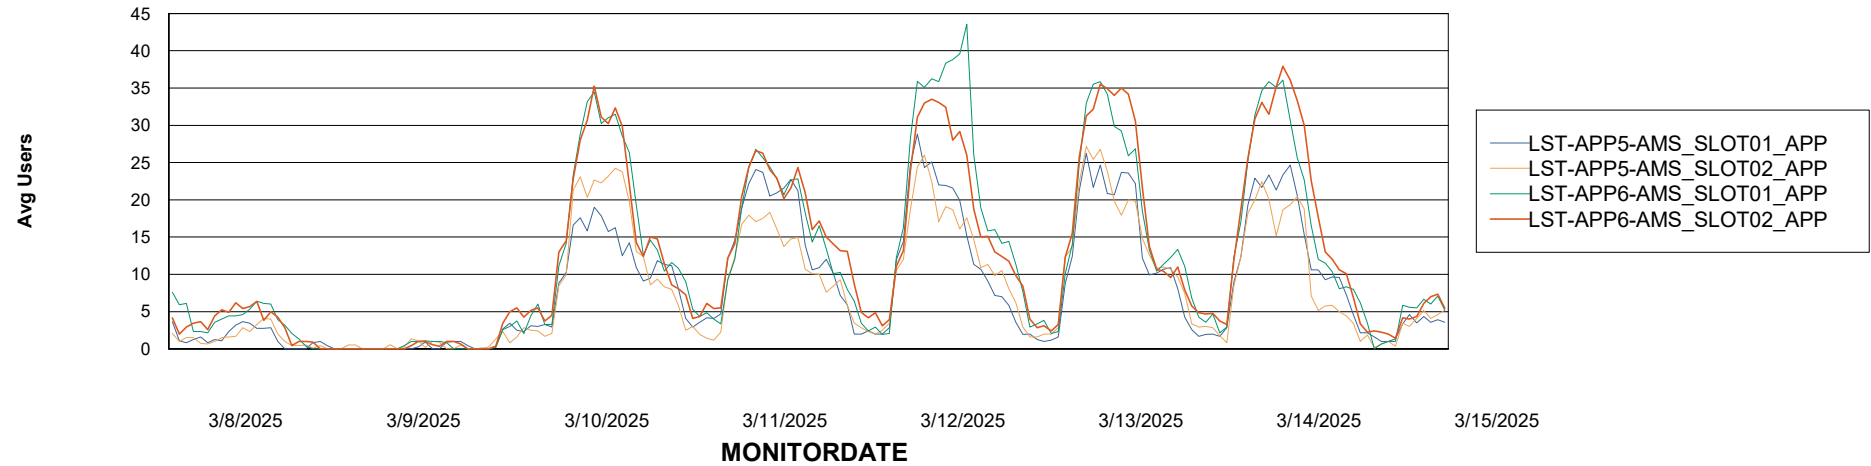

Weekly SLA Customer Report

Customer LST OCI AMS Production ABSEE
Database ID 206

ABSSolute Application Server Services

Avg memory used per ABS Server Service

Avg users per day per ABS server

Weekly SLA Customer Report