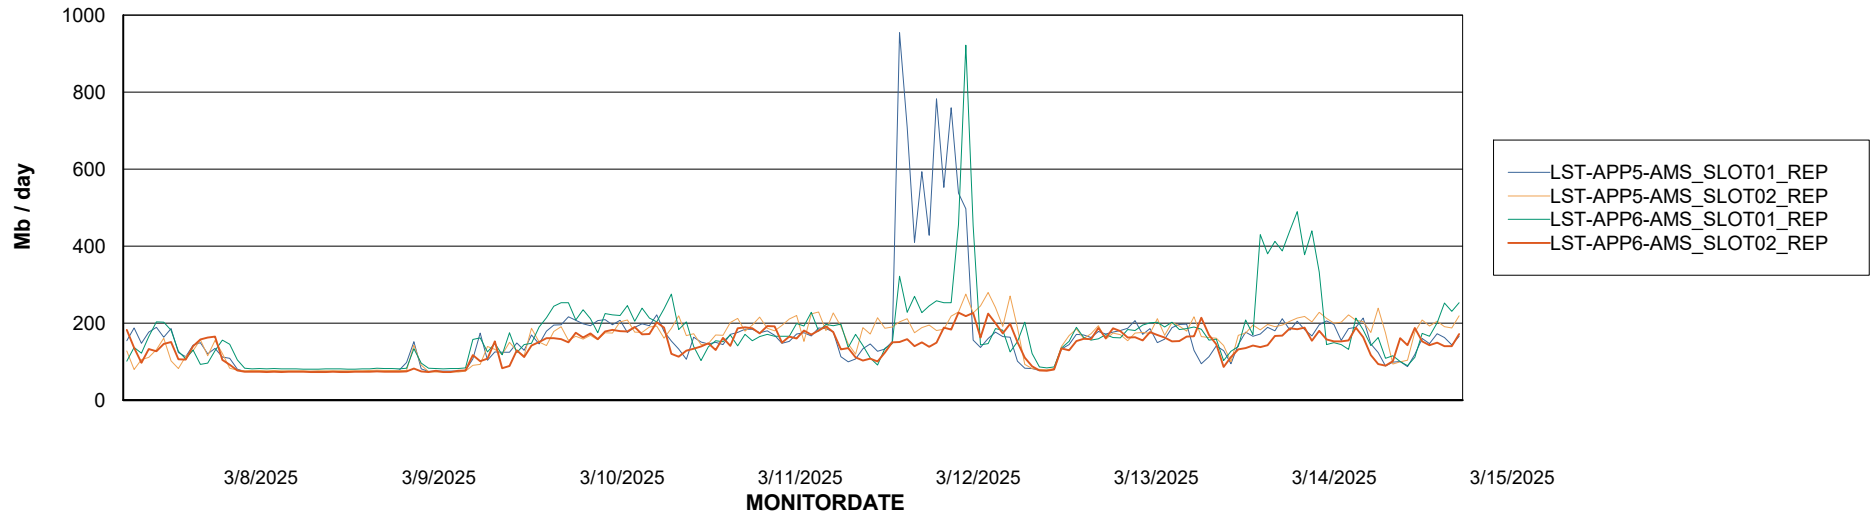

ABSSolute Application ReportServer Services

Avg memory used per ReportServer Service