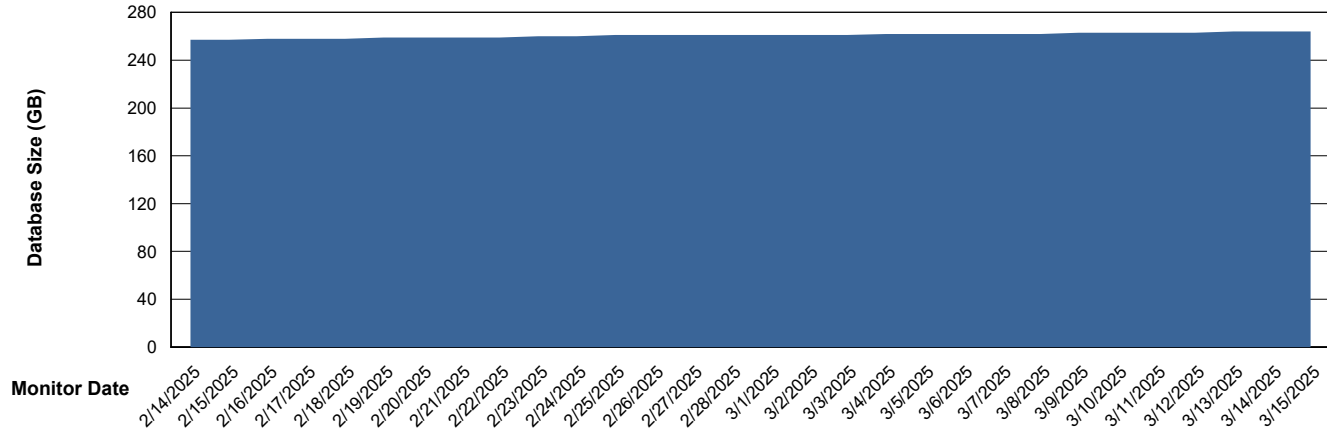

Database Performance LST-DBS6-AMS_DB_HSBABSEE

DB Processes Max 0
DB Processes Max 1,000

Weekly SLA Customer Report

Customer LST OCI AMS Production ABSEE
 Database ID 206

DATABASE SIZE LST-DBS5-AMS_DB_ABSEE

Database growth over last month

Database Tablespace LST-DBS5-AMS_DB_ABSEE

Date	Tablespace Name	Filesize (Gb)	Usedsize (Gb)	Percentage free
3/15/2025	ABSDATA	290	236	19
	INDX	60	16	74
3/14/2025	ABSDATA	290	236	19
	INDX	60	16	74
3/13/2025	ABSDATA	290	236	19
	INDX	60	16	74
3/12/2025	ABSDATA	290	236	19
	INDX	60	16	74
3/11/2025	ABSDATA	290	235	19
	INDX	60	16	74
3/10/2025	ABSDATA	290	235	19
	INDX	60	16	74
3/9/2025	ABSDATA	290	235	19
	INDX	60	15	74