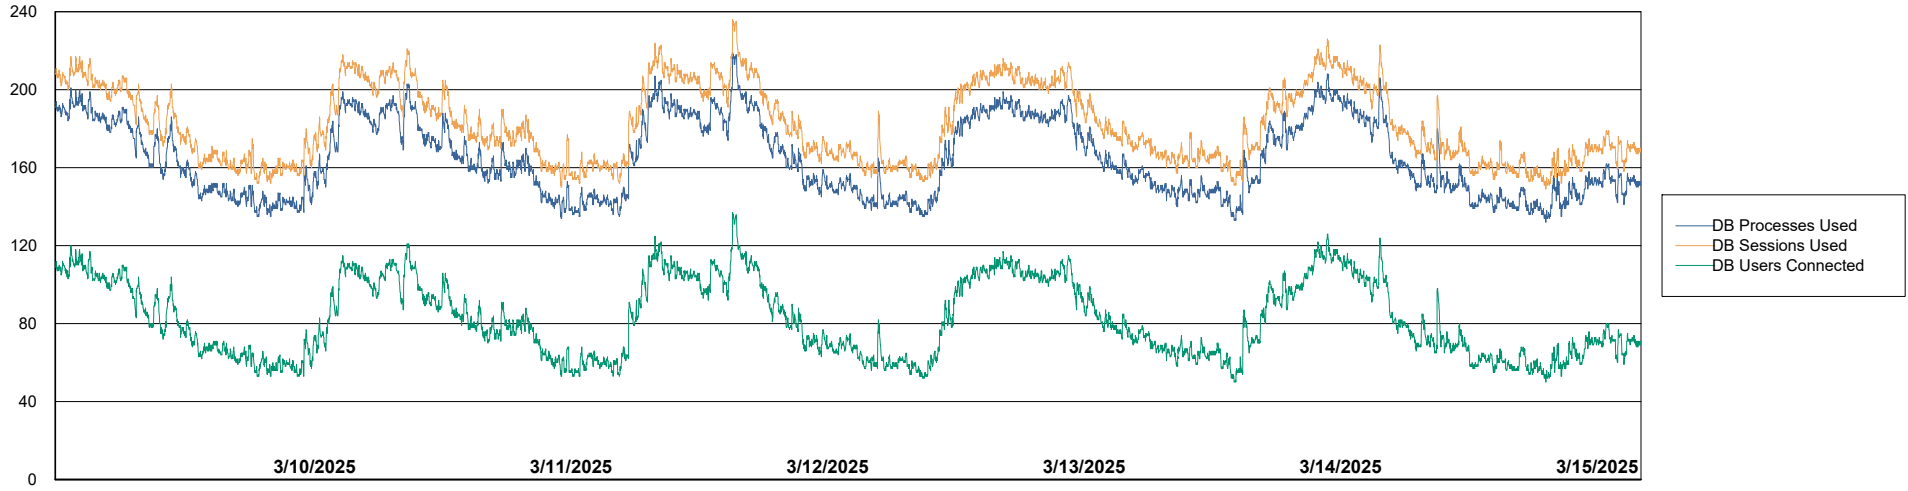

Database Performance LST-DBS5-AMS_DB_ABSEE