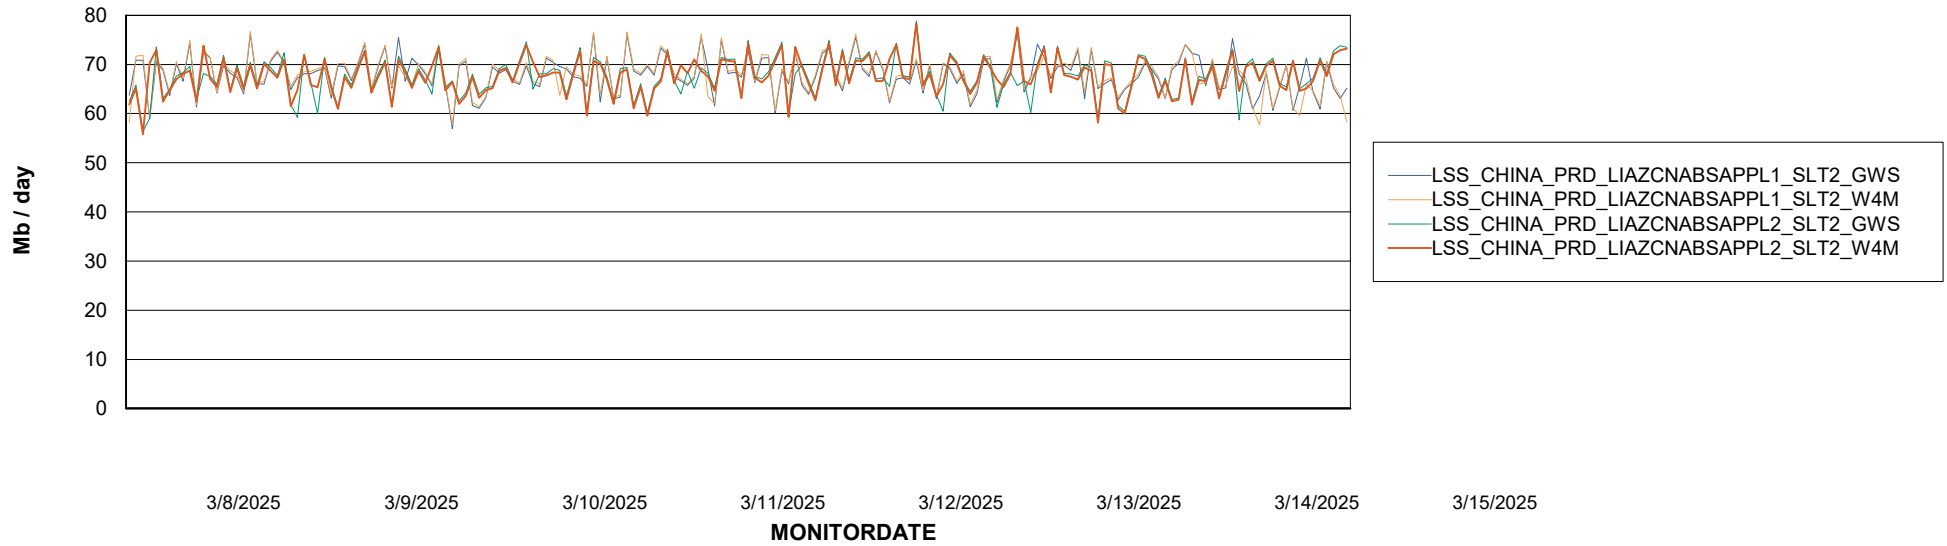

ABSolute Web Component Services

Avg memory used per ABS Web component