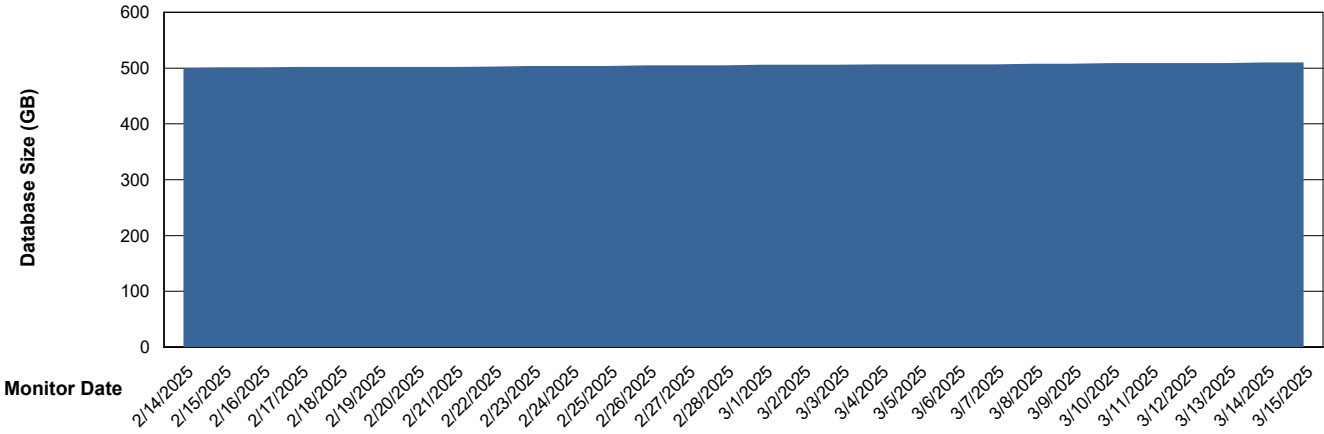

Database growth over last month

Database Tablespace LSS_CHINA_PRD_liazcne2VMProdABSSoluteDB1_ABS1

Date	Tablespace Name	Filesize (Gb)	Usedsize (Gb)	Percentage free
3/15/2025	ABSDATA	544	454	16
	INDX	42	33	21
3/14/2025	ABSDATA	544	454	17
	INDX	42	33	21
3/13/2025	ABSDATA	544	454	17
	INDX	42	33	21
3/12/2025	ABSDATA	544	453	17
	INDX	42	33	21
3/11/2025	ABSDATA	544	453	17
	INDX	42	33	21
3/10/2025	ABSDATA	544	453	17
	INDX	42	33	21
3/9/2025	ABSDATA	544	453	17
	INDX	42	33	21