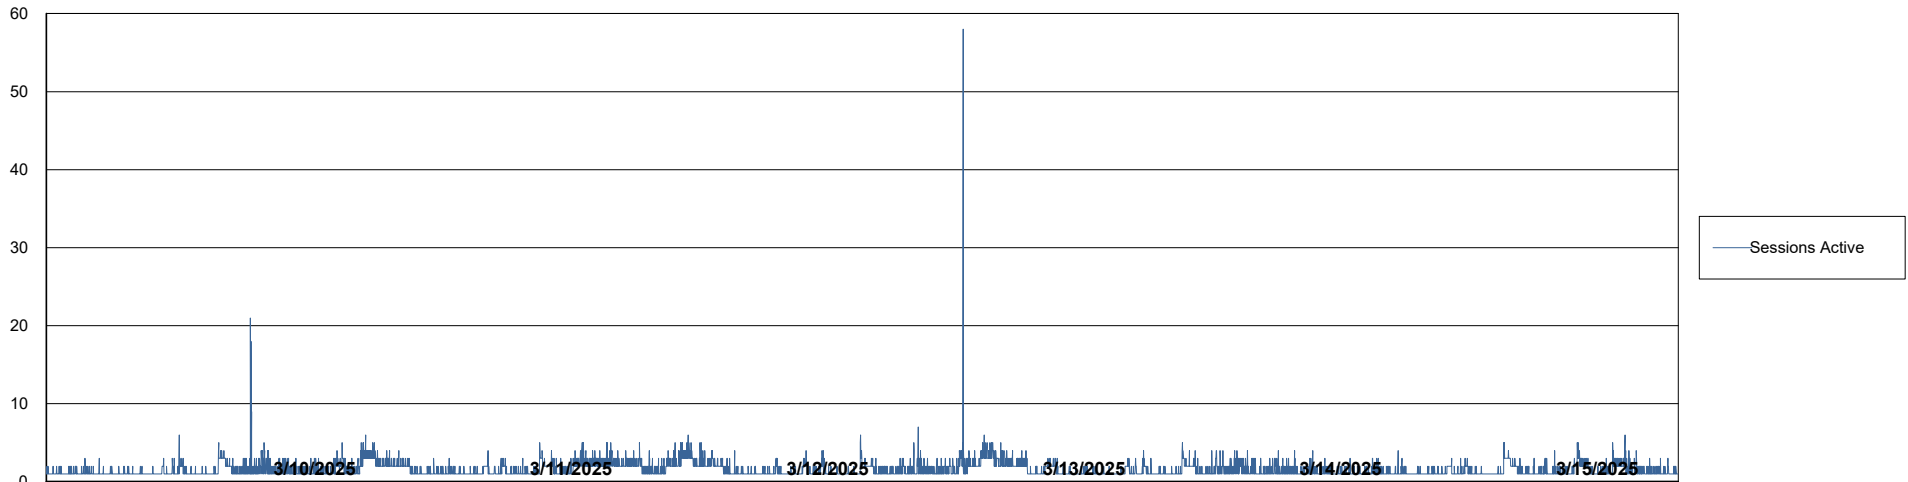

Harddisk Usage LSS_CHINA_PRD_liazcne2VMProdABSSoluteDB2

	Free disk space on / (%)	Total disk space on / (Gb)	Used disk space on / (Gb)	Free disk space on /boot (%)	Total disk space on /boot (Gb)	Used disk space on /boot (Gb)	Free disk space on /u01 (%)	Total disk space on /u01 (Gb)	Used disk space on /u01 (Gb)	Free disk space on /u02 (%)
3/15/2025	88	63	8	69	0	0	57	49	20	34
3/14/2025	88	63	8	69	0	0	57	49	20	34
3/13/2025	88	63	8	69	0	0	57	49	20	34
3/12/2025	88	63	8	69	0	0	57	49	20	34
3/11/2025	88	63	8	69	0	0	57	49	20	34
3/10/2025	88	63	8	69	0	0	57	49	20	34
3/9/2025	88	63	8	69	0	0	57	49	20	34

Weekly SLA Customer Report

Customer LSS_CHINA_Production
Database ID 202

Database Performance LSS_CHINA_PRD_liazcne2VMProdABSSoluteDB1_ABS1

Weekly SLA Customer Report

Customer LSS_CHINA_Production
Database ID 202