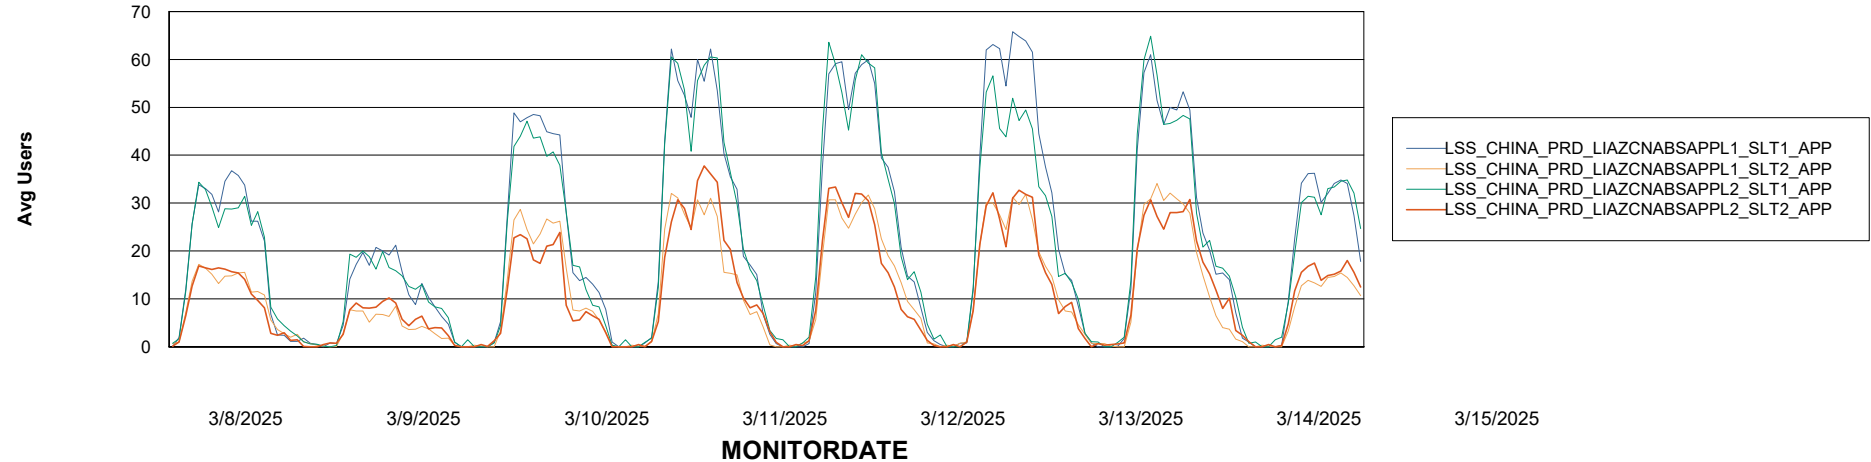

Weekly SLA Customer Report

Customer LSS_CHINA_Production
Database ID 202

ABSSolute Application Server Services

Avg memory used per ABS Server Service

Avg users per day per ABS server

Weekly SLA Customer Report