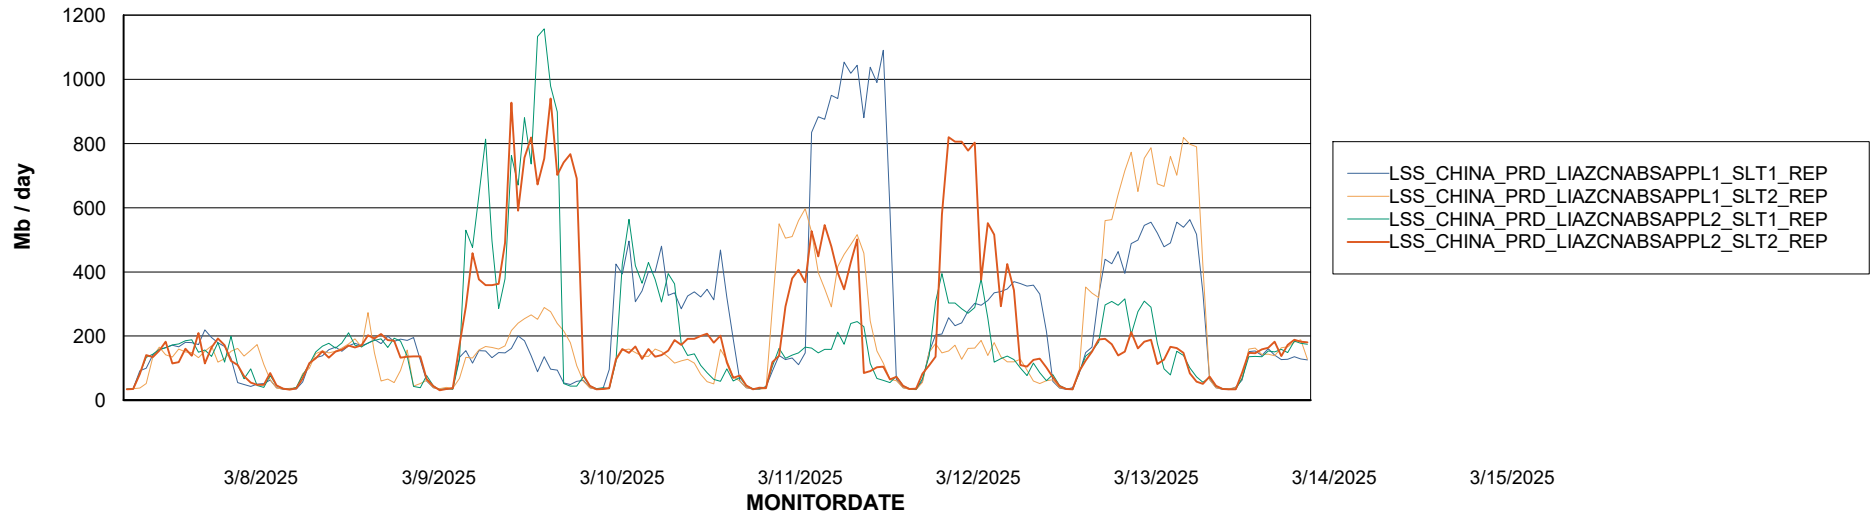

ABSSolute Application ReportServer Services

Avg memory used per ReportServer Service