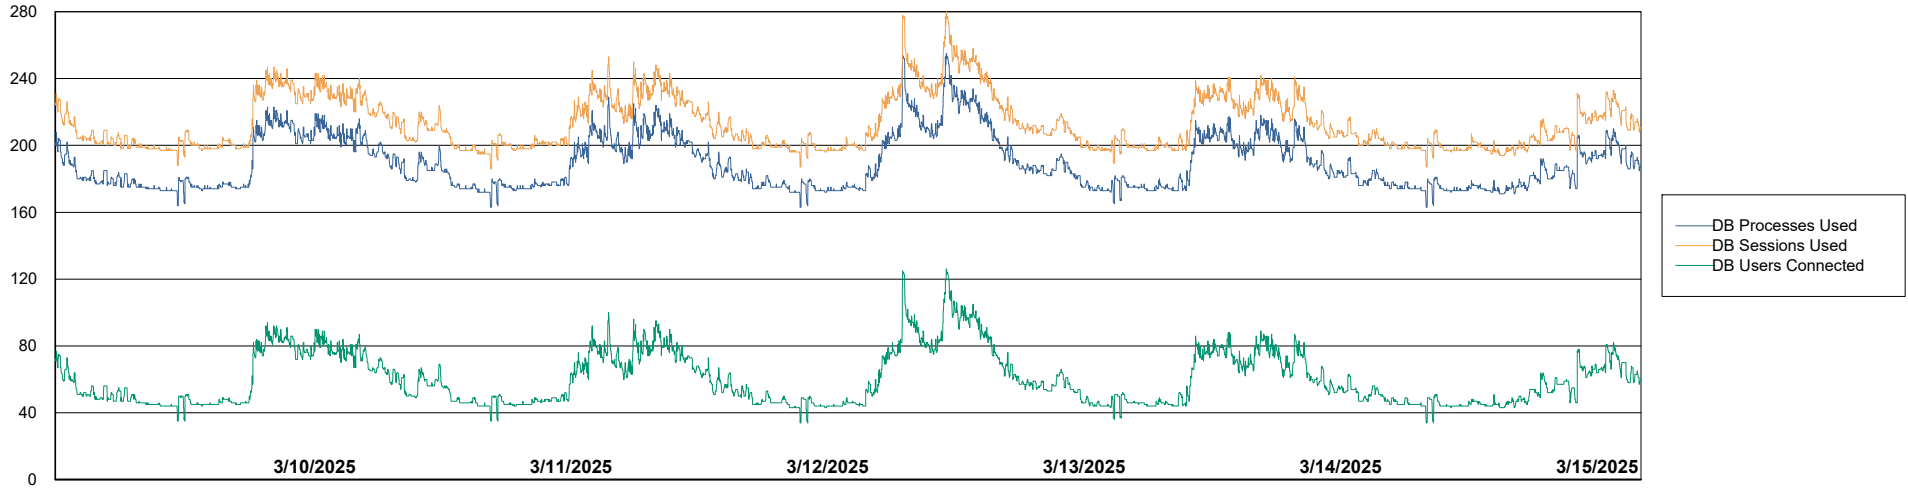

Harddisk Usage LSS_CHINA_PRD_liazcne2VMProdABSSoluteDB2

	Free disk space on / (%)	Total disk space on / (Gb)	Used disk space on / (Gb)	Free disk space on /boot (%)	Total disk space on /boot (Gb)	Used disk space on /boot (Gb)	Free disk space on /u01 (%)	Total disk space on /u01 (Gb)	Used disk space on /u01 (Gb)	Free disk space on /u02 (%)
3/15/2025	88	63	8	69	0	0	57	49	20	34
3/14/2025	88	63	8	69	0	0	57	49	20	34
3/13/2025	88	63	8	69	0	0	57	49	20	34
3/12/2025	88	63	8	69	0	0	57	49	20	34
3/11/2025	88	63	8	69	0	0	57	49	20	34
3/10/2025	88	63	8	69	0	0	57	49	20	34
3/9/2025	88	63	8	69	0	0	57	49	20	34

Weekly SLA Customer Report

Customer LSS_CHINA_Production
Database ID 202

Database Performance LSS_CHINA_PRD_liazcne2VMProdABSSoluteDB1_ABS1

Weekly SLA Customer Report

Customer LSS_CHINA_Production
Database ID 202