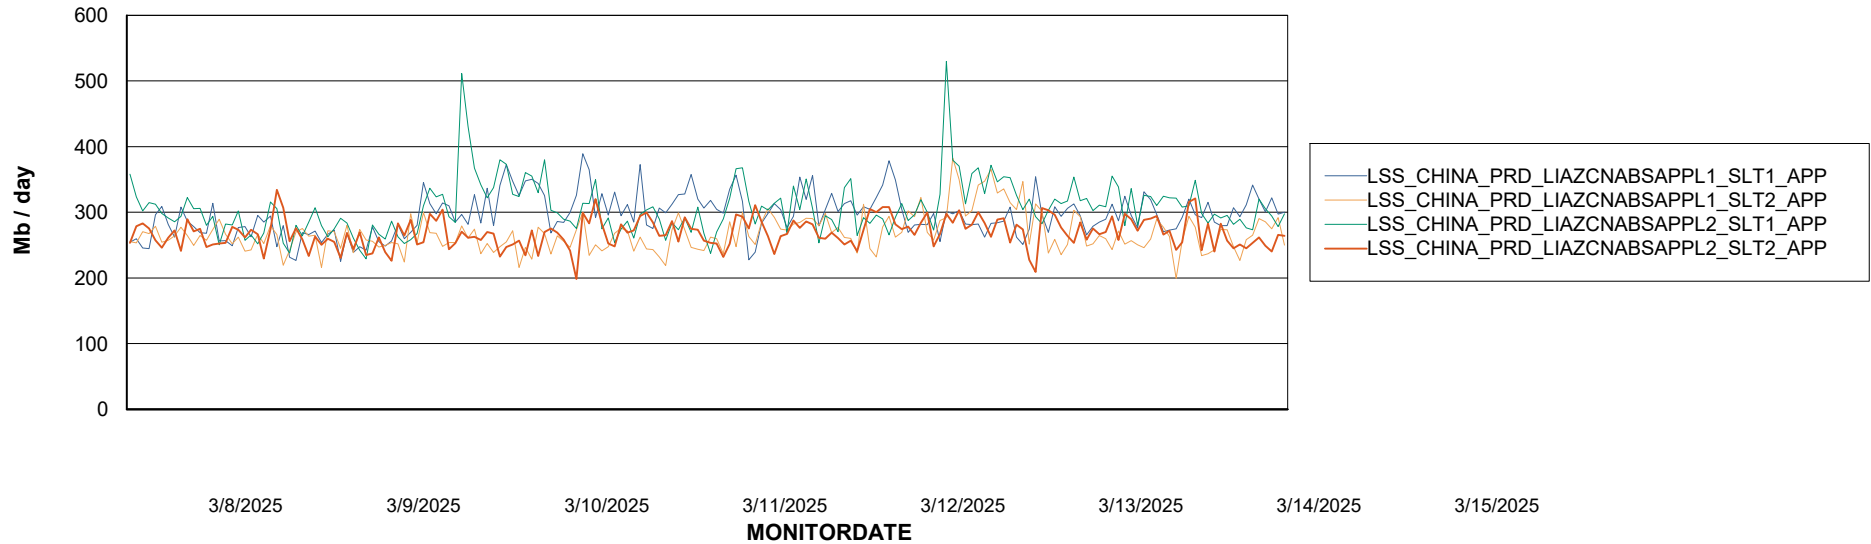

ABSSolute Application Server Services

Avg memory used per ABS Server Service