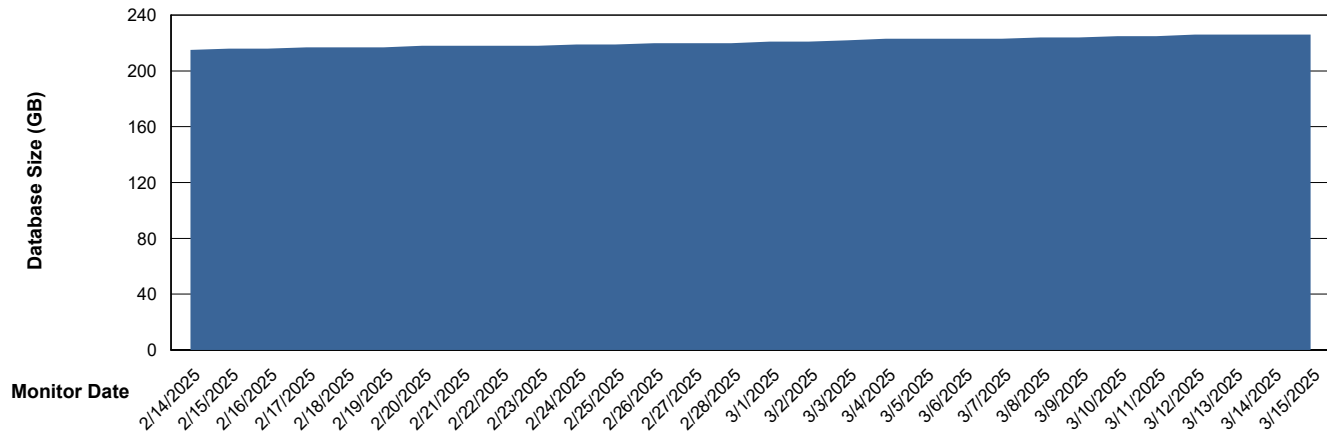

DATABASE SIZE KLH_PRD_SRSBIDB01_ABS1

Database growth over last month