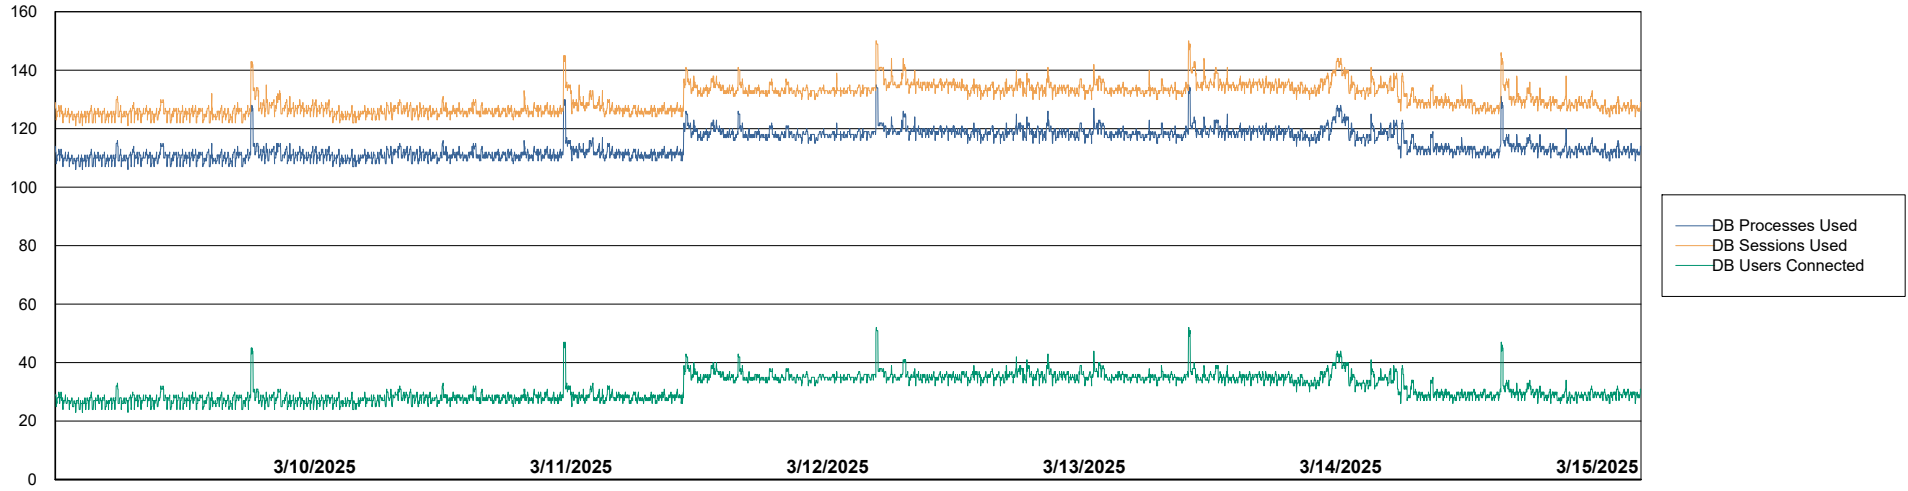

Weekly SLA Customer Report

Customer KLH_Production (24/7)
Database ID 139

Database Performance Future Live KLH_PRD_SRSBIDB02_ABS1

Weekly SLA Customer Report

Customer KLH_Production (24/7)
Database ID 139

Database Performance KLH_PRD_SRSBIDB01_ABS1