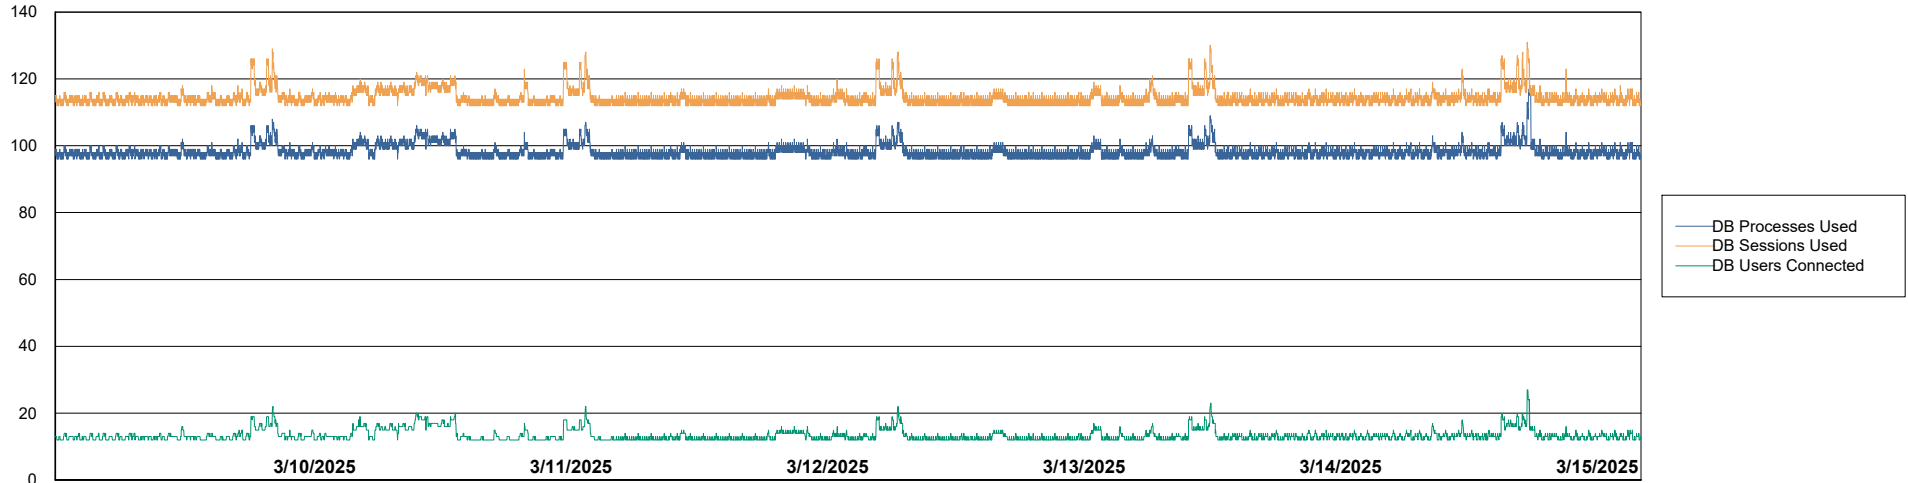

Weekly SLA Customer Report

Customer KLH_Production (24/7)
Database ID 139

Database Performance Future Live KLH_PRD_SRSBIDB02_ABS1

Weekly SLA Customer Report

Customer KLH_Production (24/7)
Database ID 139

Database Performance KLH_PRD_SRSBIDB01_ABS1