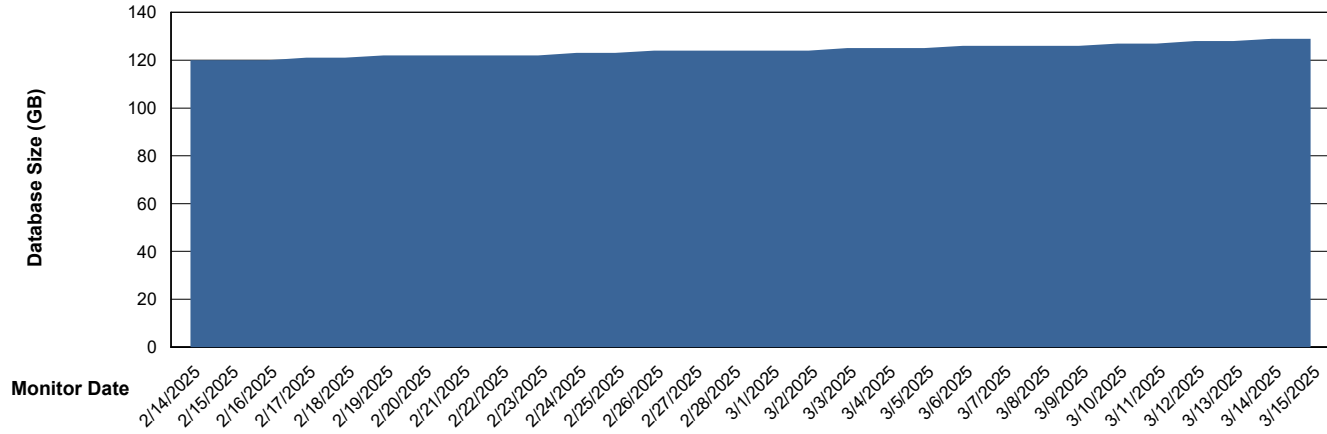

DB Processes Max 4
DB Processes Max 0
DB Processes Max 1,000

Weekly SLA Customer Report

Customer KLH_Production (24/7)
Database ID 139

DATABASE SIZE Future Live KLH_PRD_SRSBIDB02_ABS1

Database growth over last month

DATABASE SIZE KLH_PRD_SRSBIDB01_ABS1

Database growth over last month

Weekly SLA Customer Report

Customer KLH_Production (24/7)
Database ID 139

DATABASE SIZE KLH_PRD_SRSDB01_ABS1

Database growth over last month