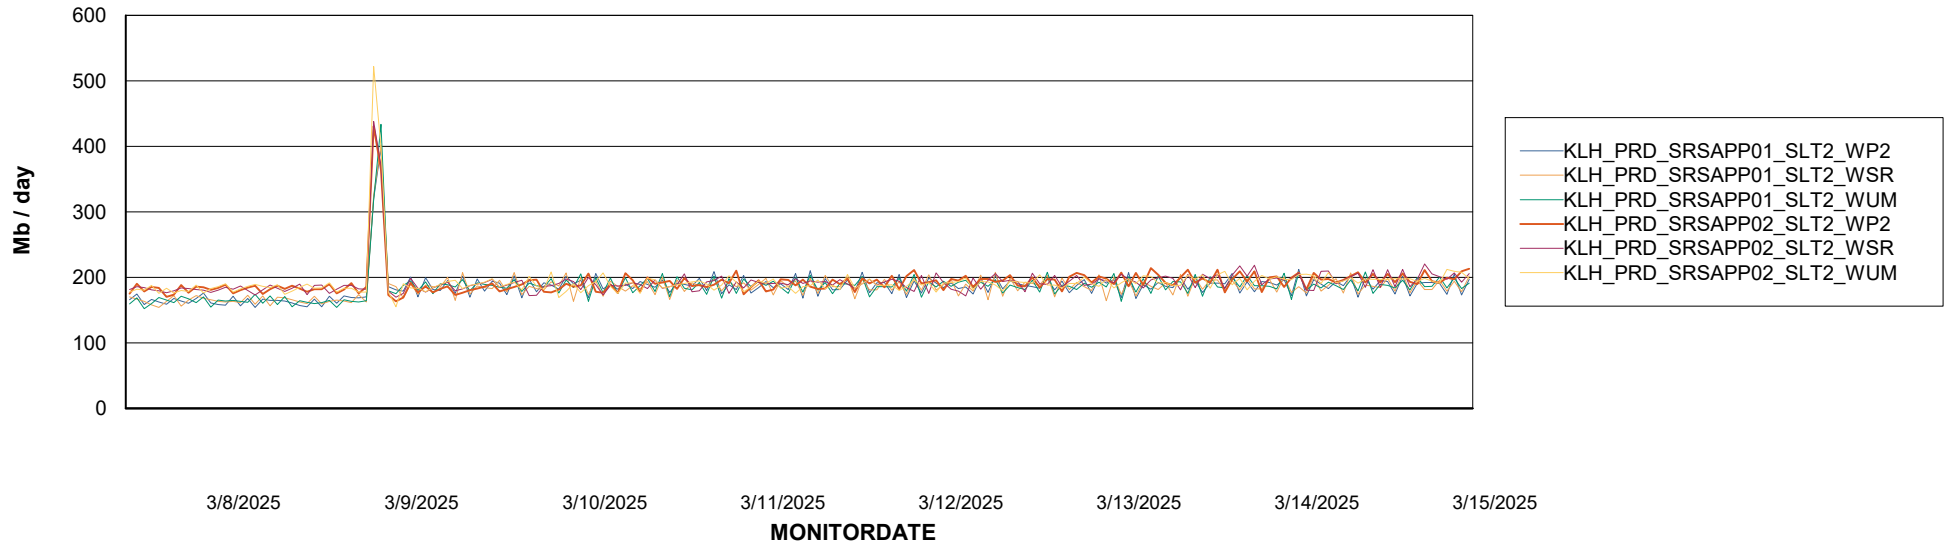

ABSSolute Web Component Services

Avg memory used per ABS Web component