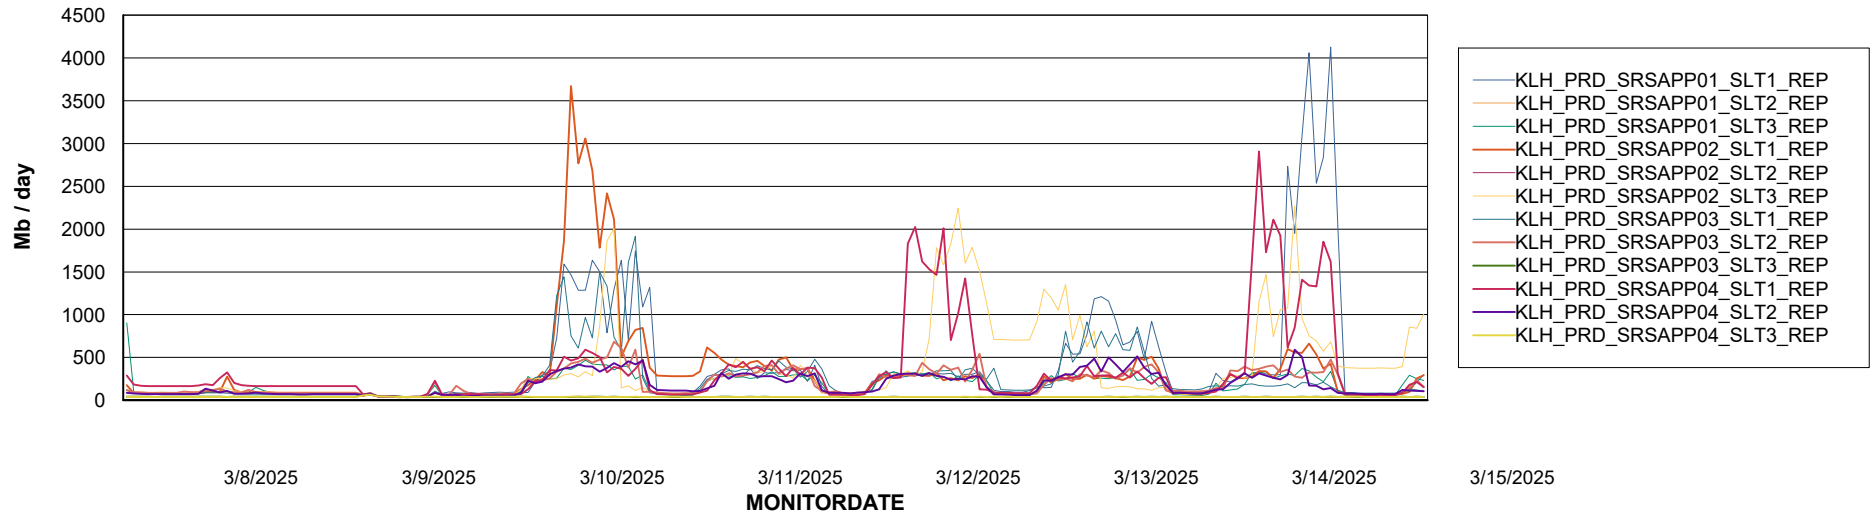

ABSSolute Application ReportServer Services

Avg memory used per ReportServer Service