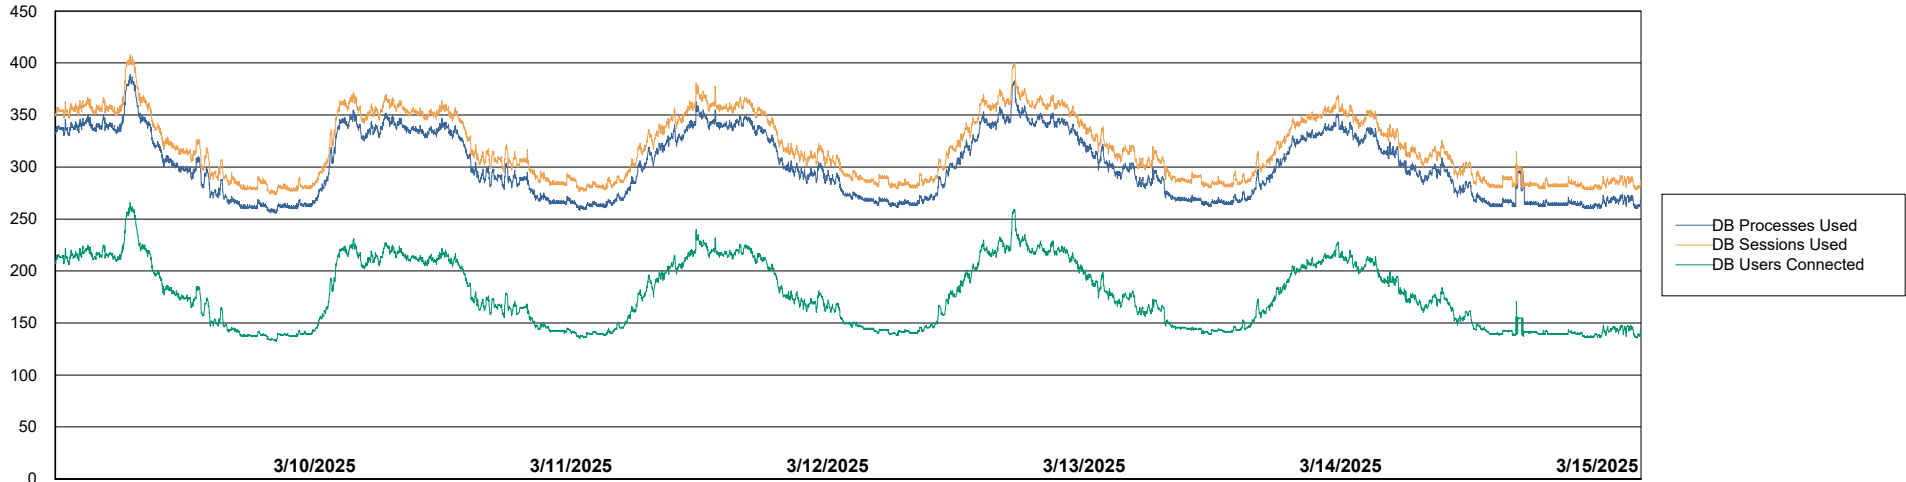

Database Performance KLH_PRD_SRSDDB01_ABS1