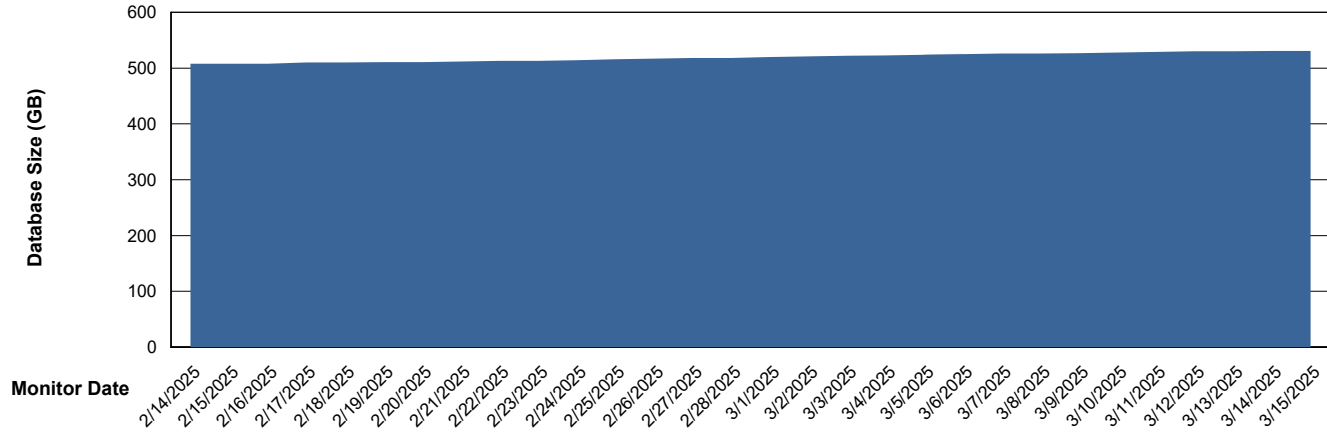

DATABASE SIZE KLH_PRD_SRSBIDB01_ABS1

Database growth over last month

Weekly SLA Customer Report

Customer KLH_Production (24/7)
Database ID 139

DATABASE SIZE KLH_PRD_SRSDB01_ABS1

Database growth over last month