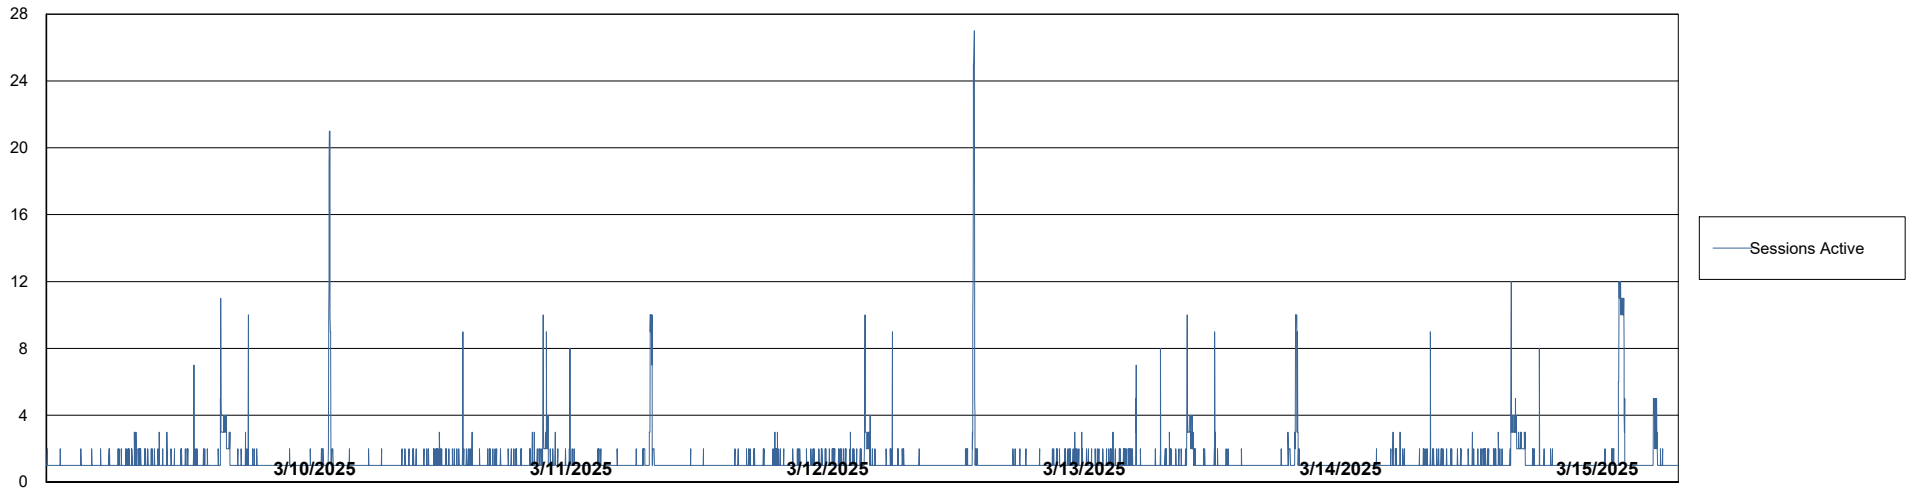

Weekly SLA Customer Report

Customer KBR OCI TOR Production
Database ID 200

Database Performance KBR-BI-TOR_PROD_ABS1

Weekly SLA Customer Report

Customer KBR OCI TOR Production
Database ID 200

Database Performance KBR-DBS1-TOR_PROD_ABS1