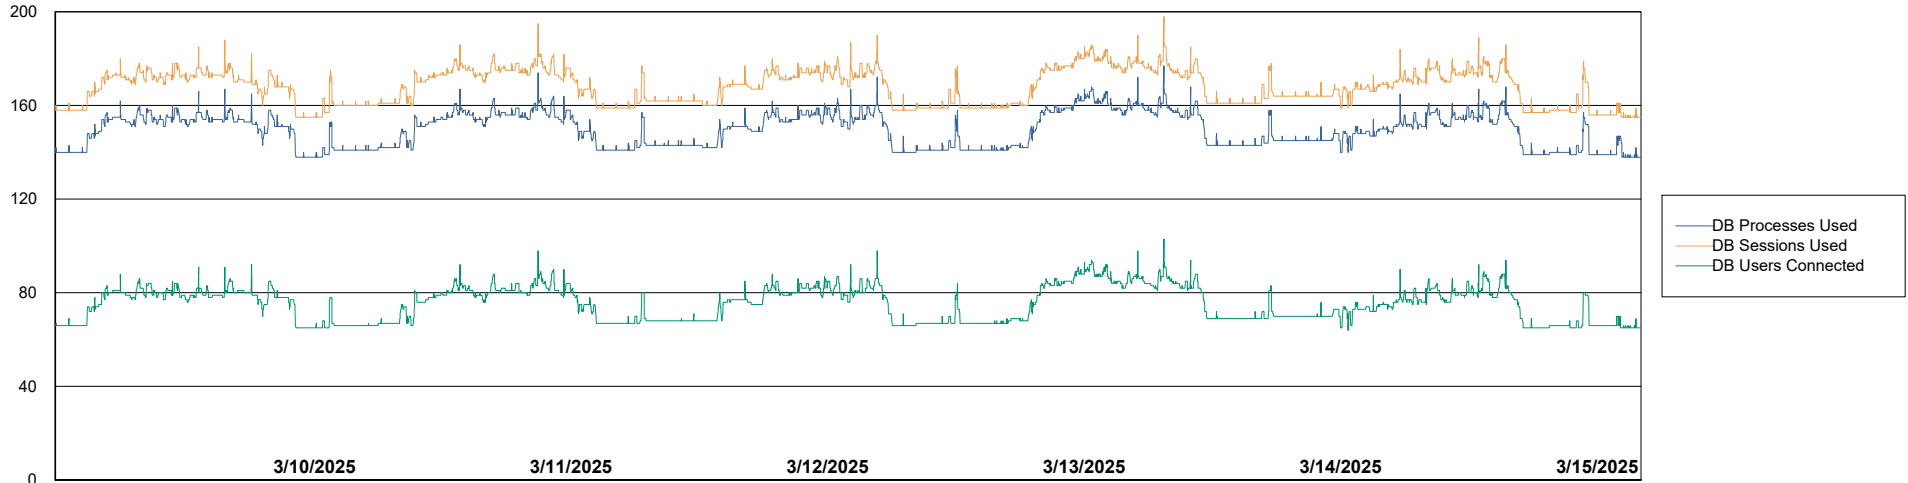

Weekly SLA Customer Report

Customer KBR OCI TOR Production
Database ID 200

Database Performance KBR-BI-TOR_PROD_ABS1

Weekly SLA Customer Report

Customer KBR OCI TOR Production
Database ID 200

Database Performance KBR-DBS1-TOR_PROD_ABS1