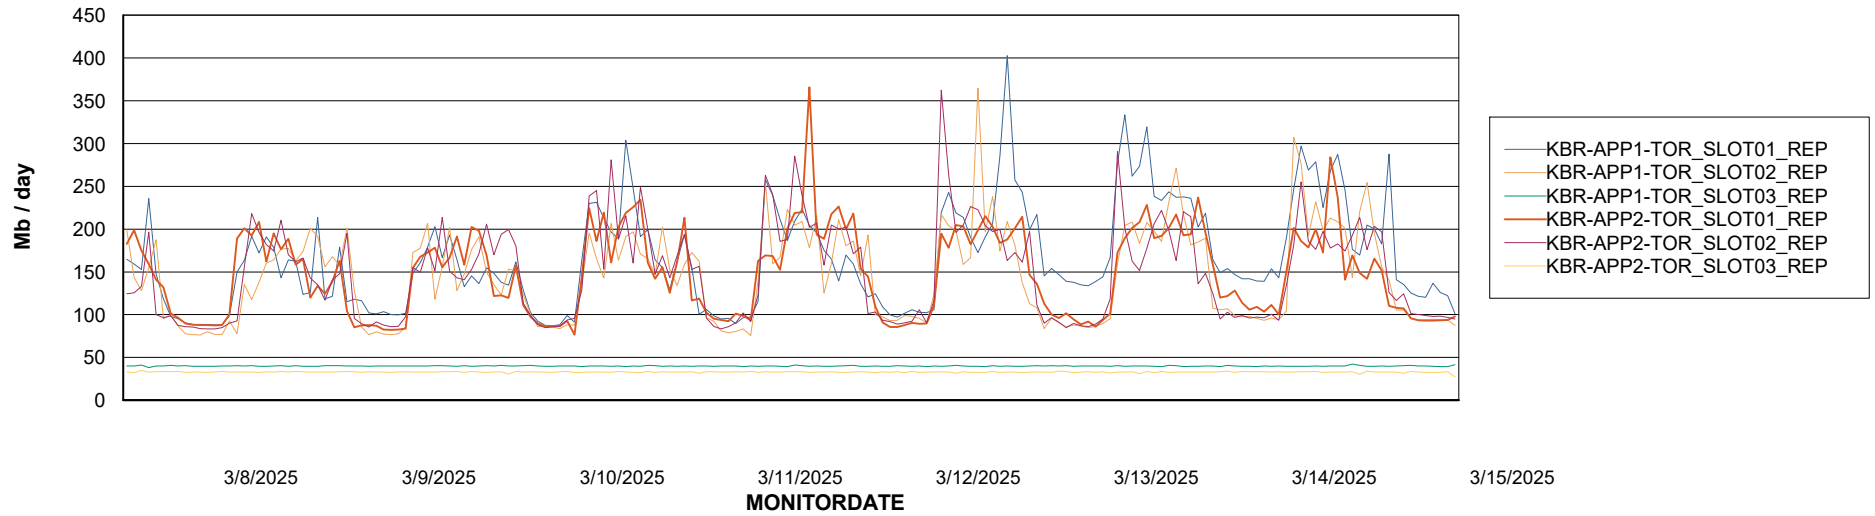

Avg memory used per ABS Server Service

Avg users per day per ABS server

Weekly SLA Customer Report

Customer KBR OCI TOR Production
Database ID 200

ABSSolute Application ReportServer Services

Avg memory used per ReportServer Service