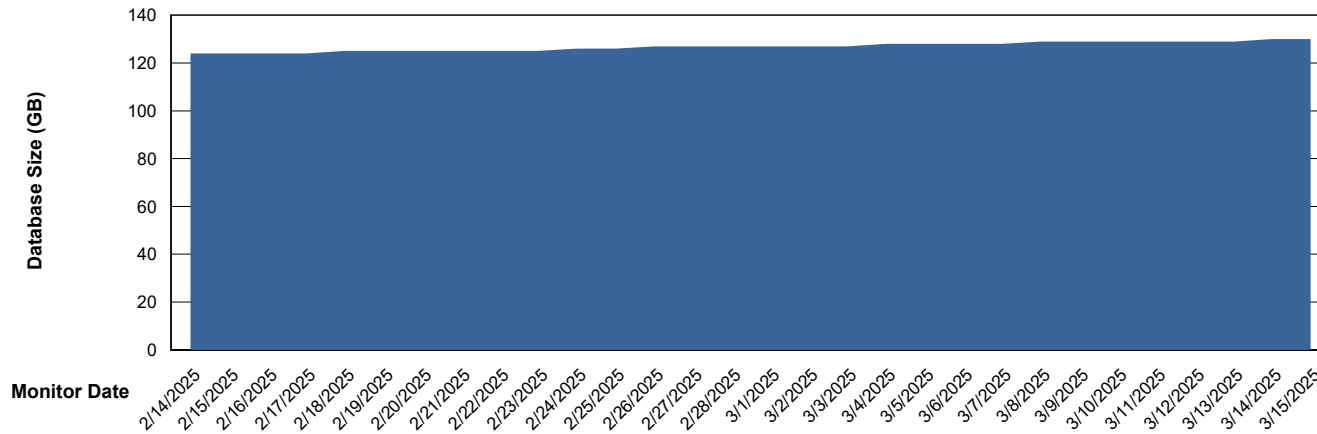

Customer KBR OCI TOR Production
Database ID 200

DATABASE SIZE KBR-BI-TOR_PROD_ABS1

Database growth over last month

DATABASE SIZE KBR-DBS1-TOR_PROD_ABS1

Database growth over last month

Weekly SLA Customer Report