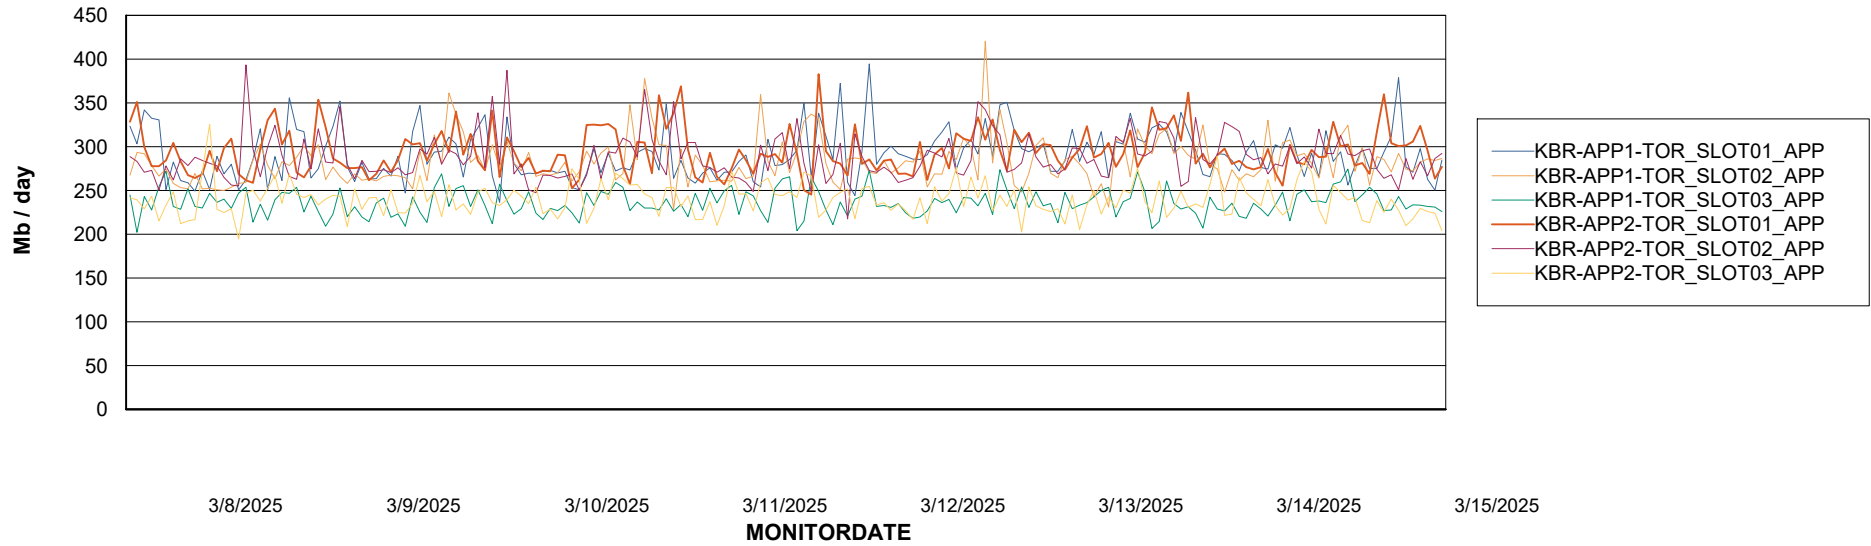

ABSSolute Application Server Services

Avg memory used per ABS Server Service