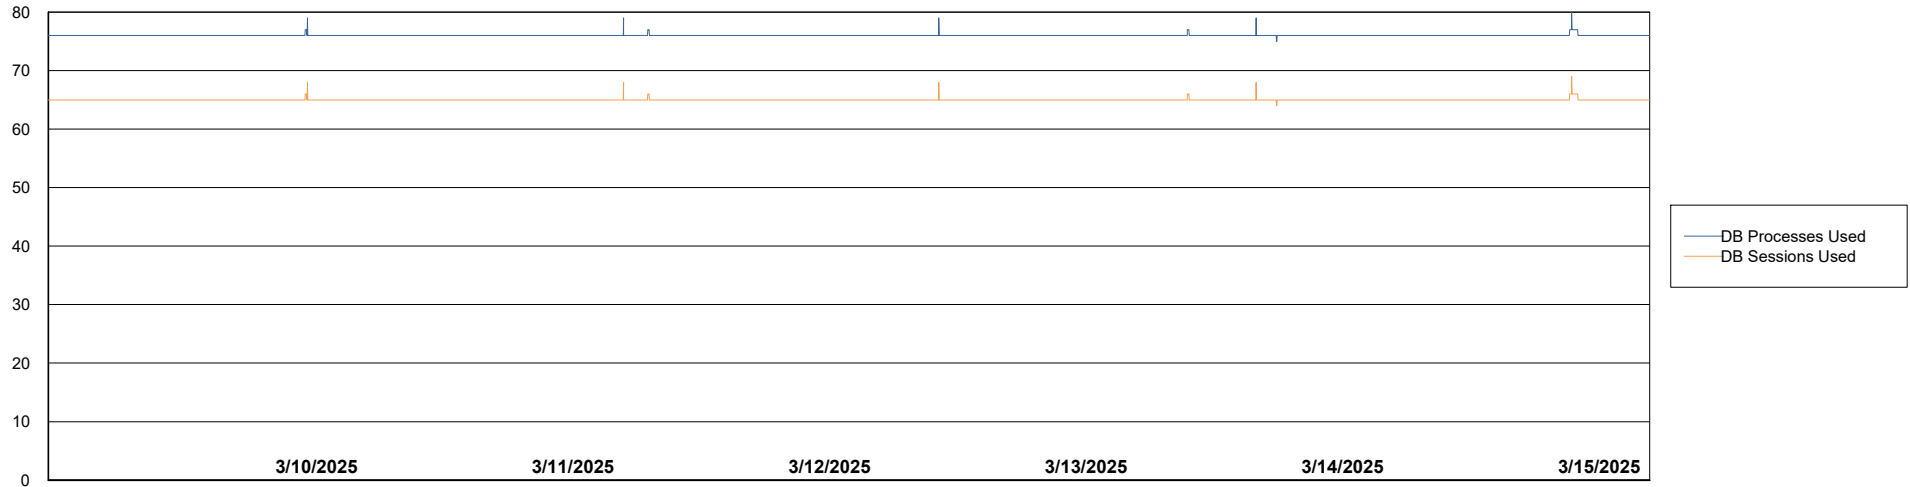

Database Performance KBR-DBS2-TOR_PROD_HSBABS1

DB Processes Max 0
DB Processes Max 4
DB Processes Max 1,000