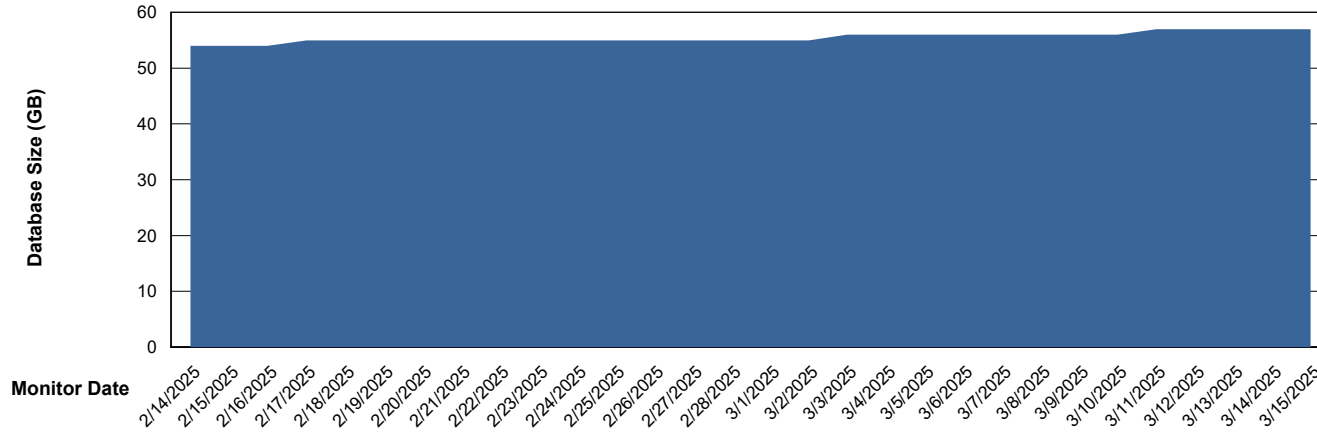

DATABASE SIZE KBR-BI-TOR_PROD_ABS1

Database growth over last month