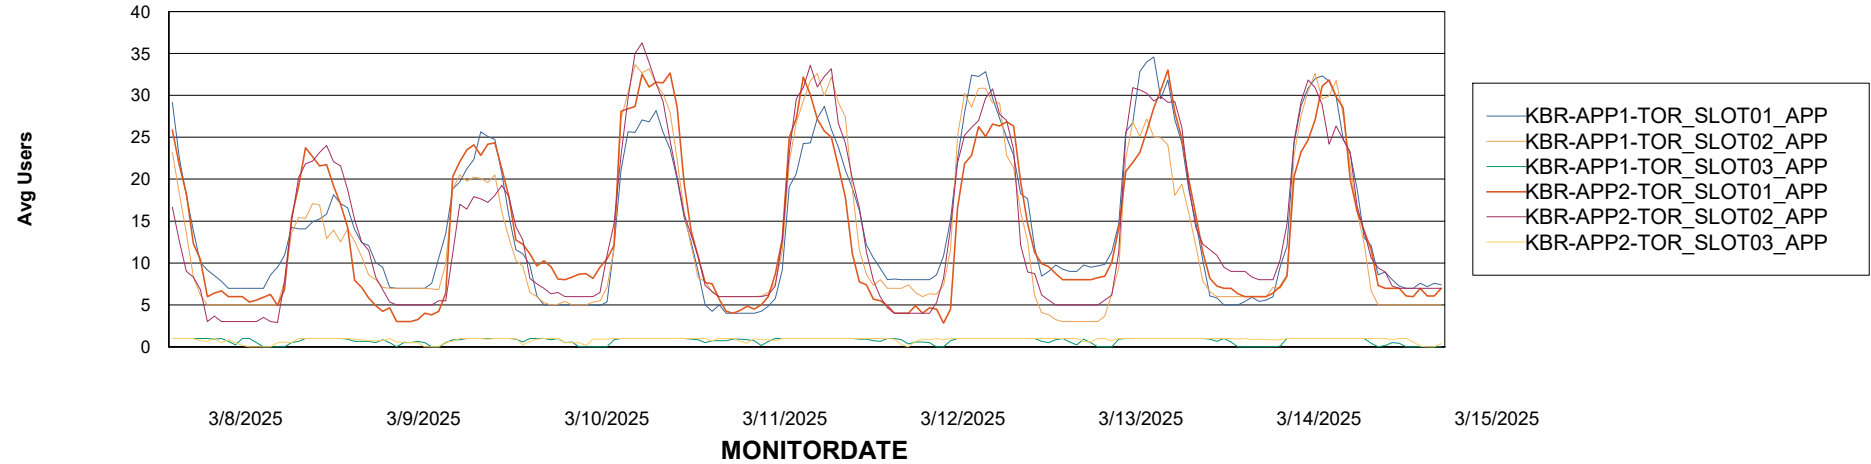

Avg users per day per ABS server