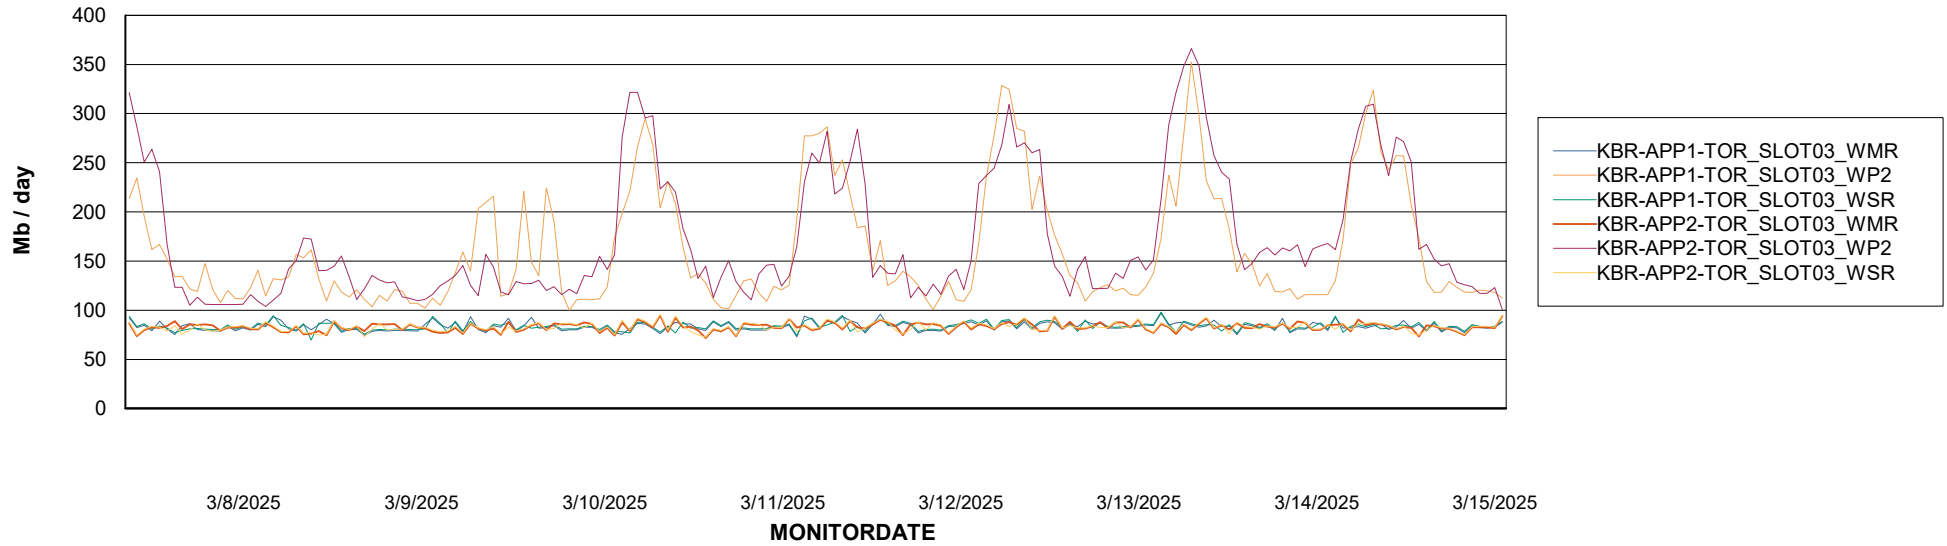

ABSolute Web Component Services

Avg memory used per ABS Web component