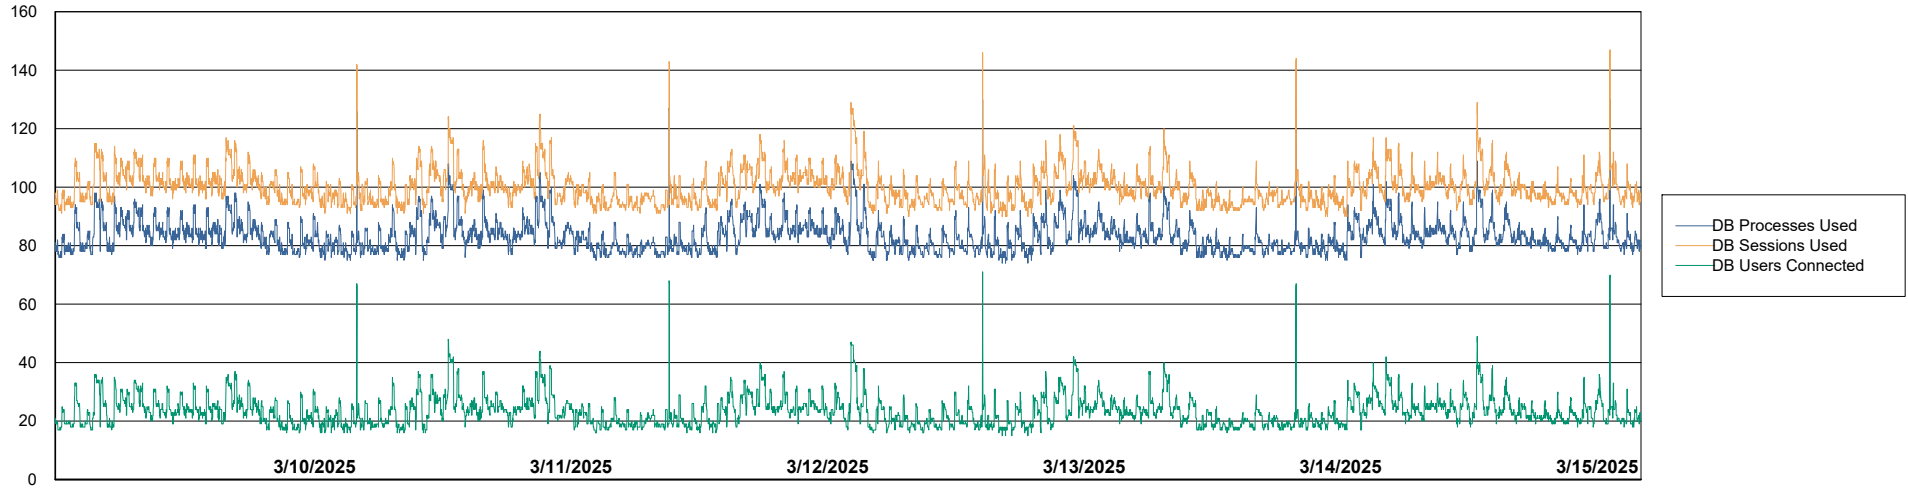

Database Performance KBR-BI-TOR_PROD_ABS1