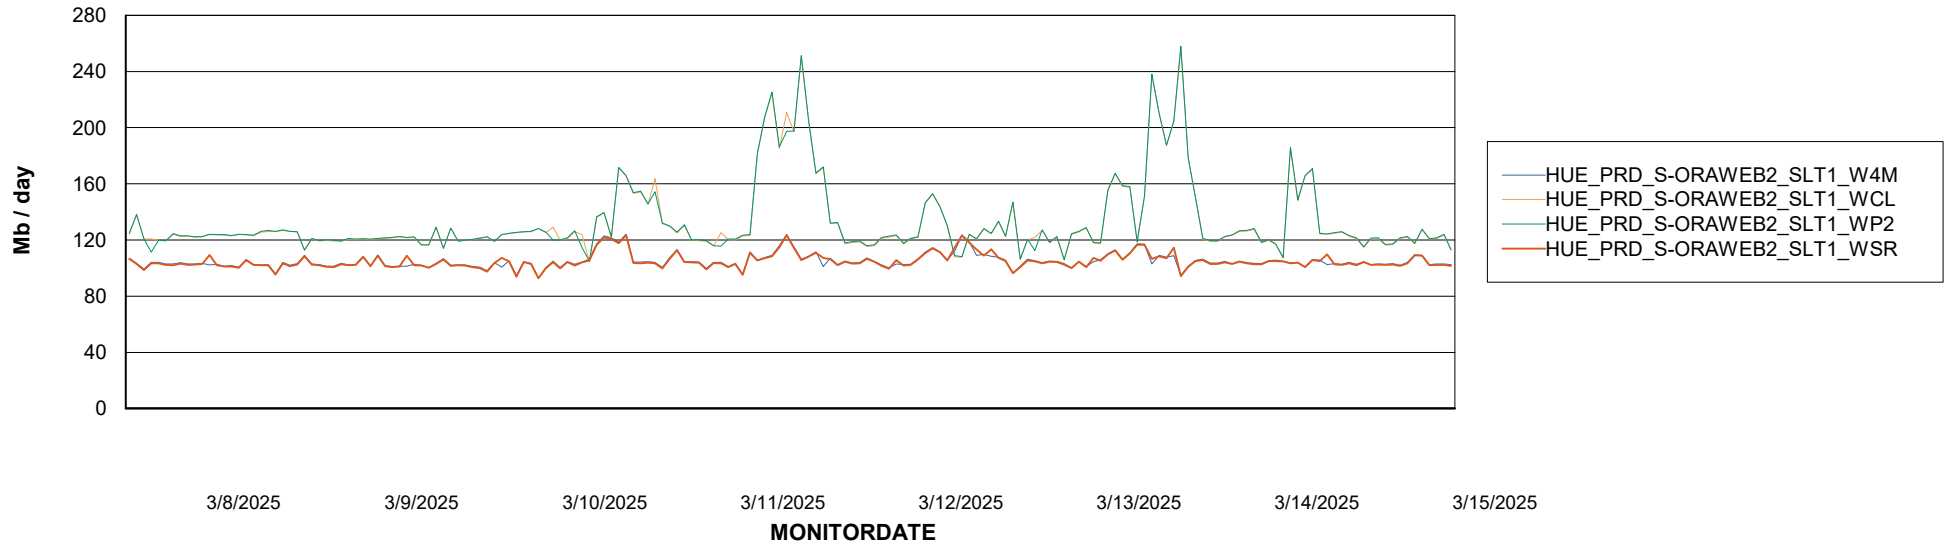

ABSSolute Web Component Services

Avg memory used per ABS Web component