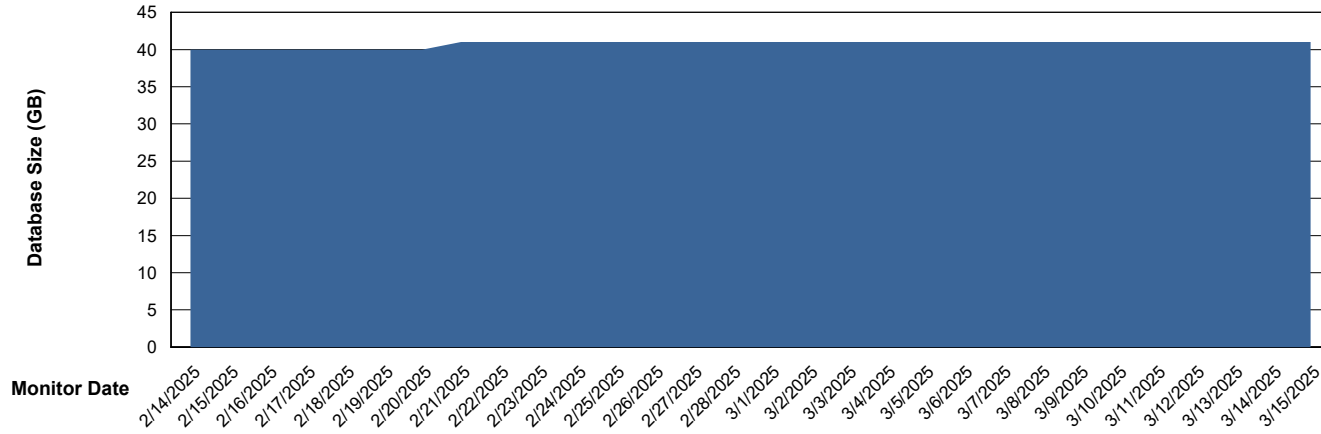

DATABASE SIZE HUE_PRD_S-ORABI2024_ABS1

Database growth over last month