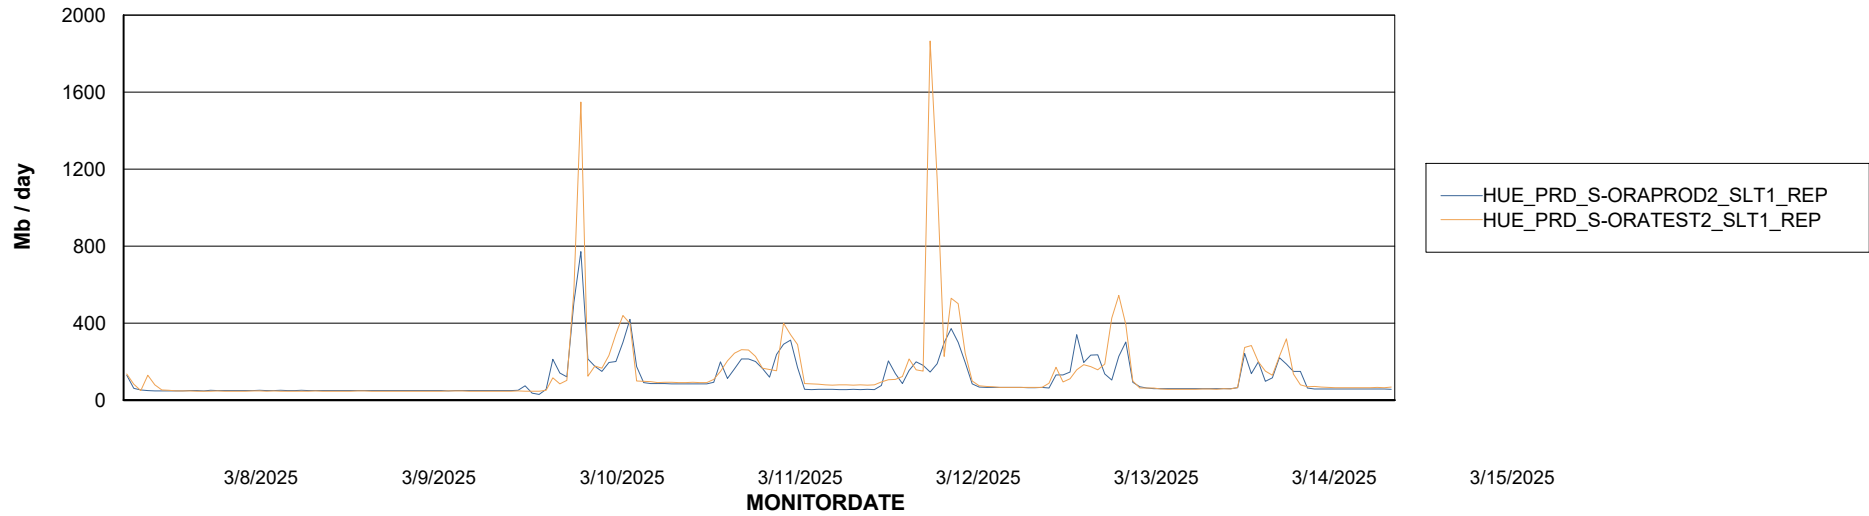

Avg memory used per ABS Server Service

Avg users per day per ABS server

Weekly SLA Customer Report

Customer HUE_Production
Database ID 154

ABSSolute Application ReportServer Services

Avg memory used per ReportServer Service