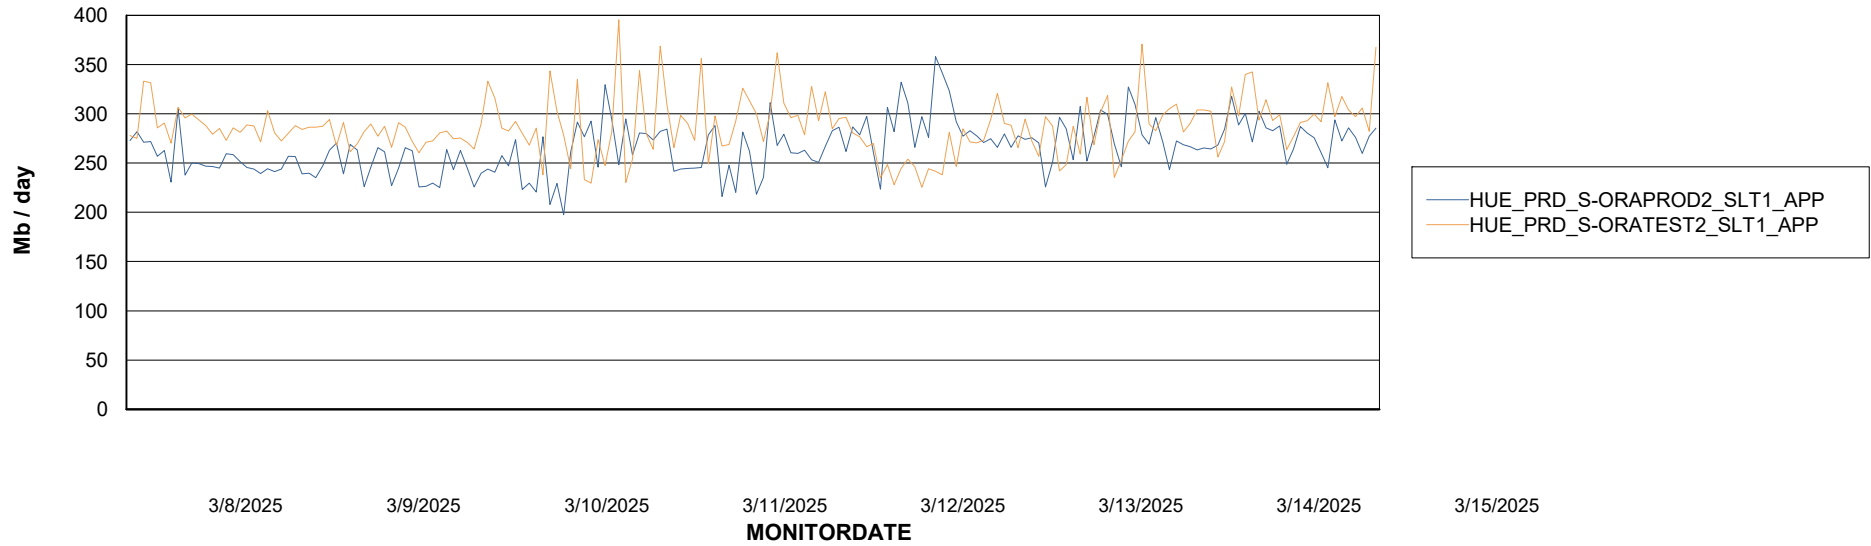

ABSSolute Application Server Services

Avg memory used per ABS Server Service