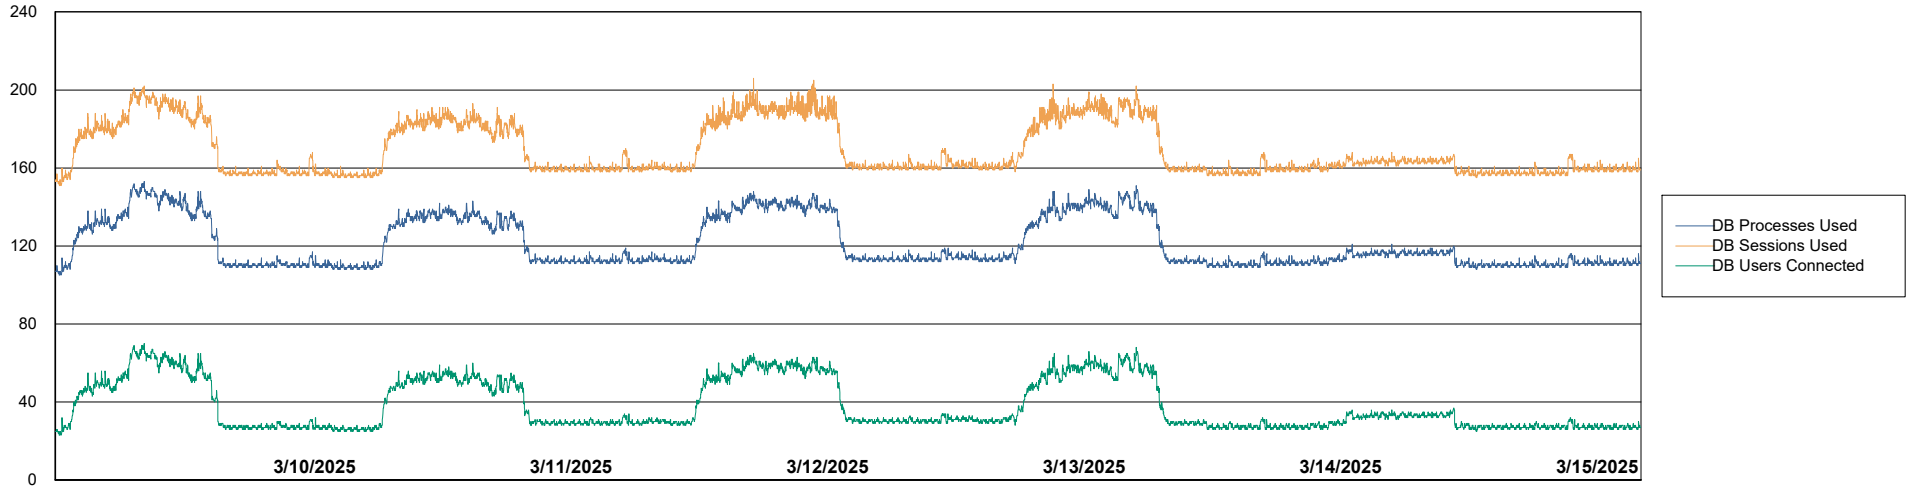

Weekly SLA Customer Report

Customer HUE_Production
Database ID 154

Database Performance HUE_PRD_S-ORABI2024_ABS1

Weekly SLA Customer Report

Customer HUE_Production
Database ID 154

Database Performance HUE_PRD_S-ORAPROD2_ABS1