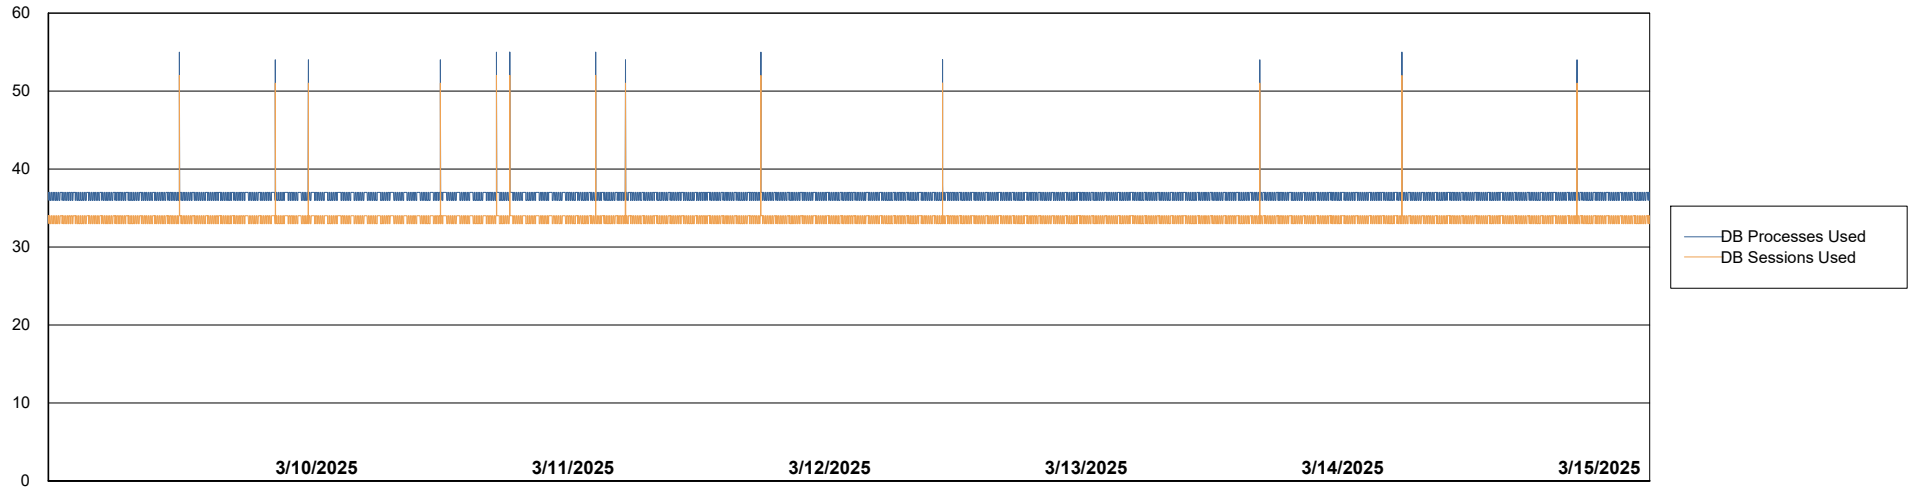

Database Performance HUE_PRD_S-ORATEST2_HSBABS1

DB Processes Max 1,000