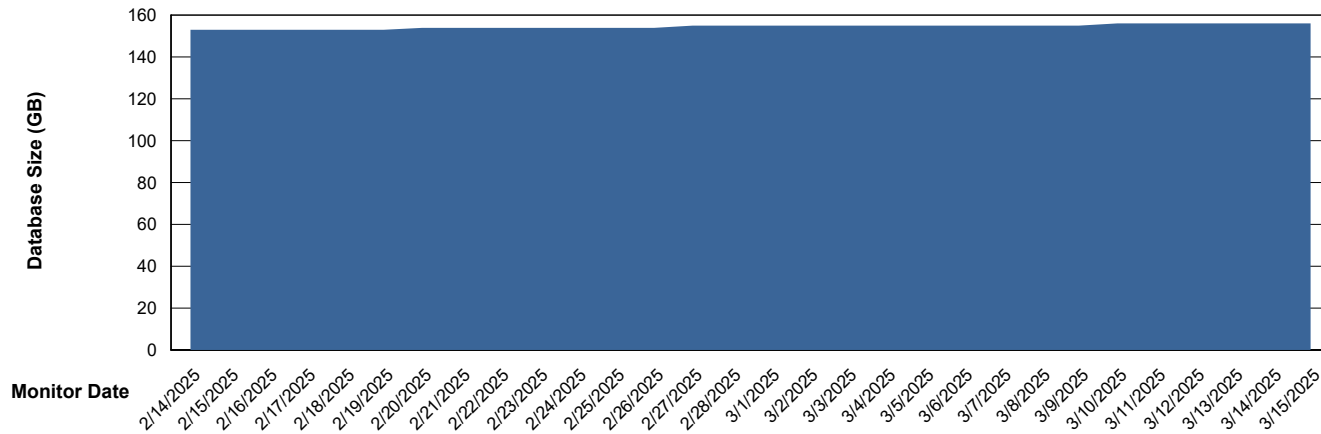

DATABASE SIZE HUE_PRD_S-ORAPROD2_ABS1

Database growth over last month