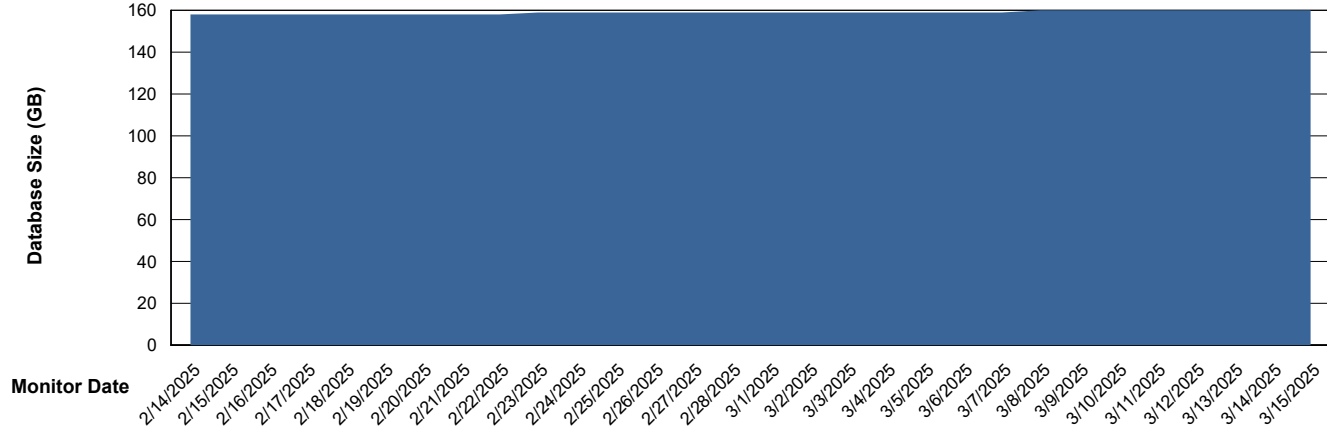

Weekly SLA Customer Report

Customer EUT_Production
Database ID 114

Database Performance EUT_EUP_PRD_URVINA22T_DB_ABS1

Weekly SLA Customer Report

Customer EUT_Production
Database ID 114

Database Performance EUT_URM_PRD_URVINA26_DB_ABS1

Weekly SLA Customer Report

Customer EUT_Production
Database ID 114

DATABASE SIZE EUT_EUP_PRD_URVINA22T_DB_ABS1

Database growth over last month

DATABASE SIZE EUT_URM_PRD_URVINA26_DB_ABS1

Database growth over last month