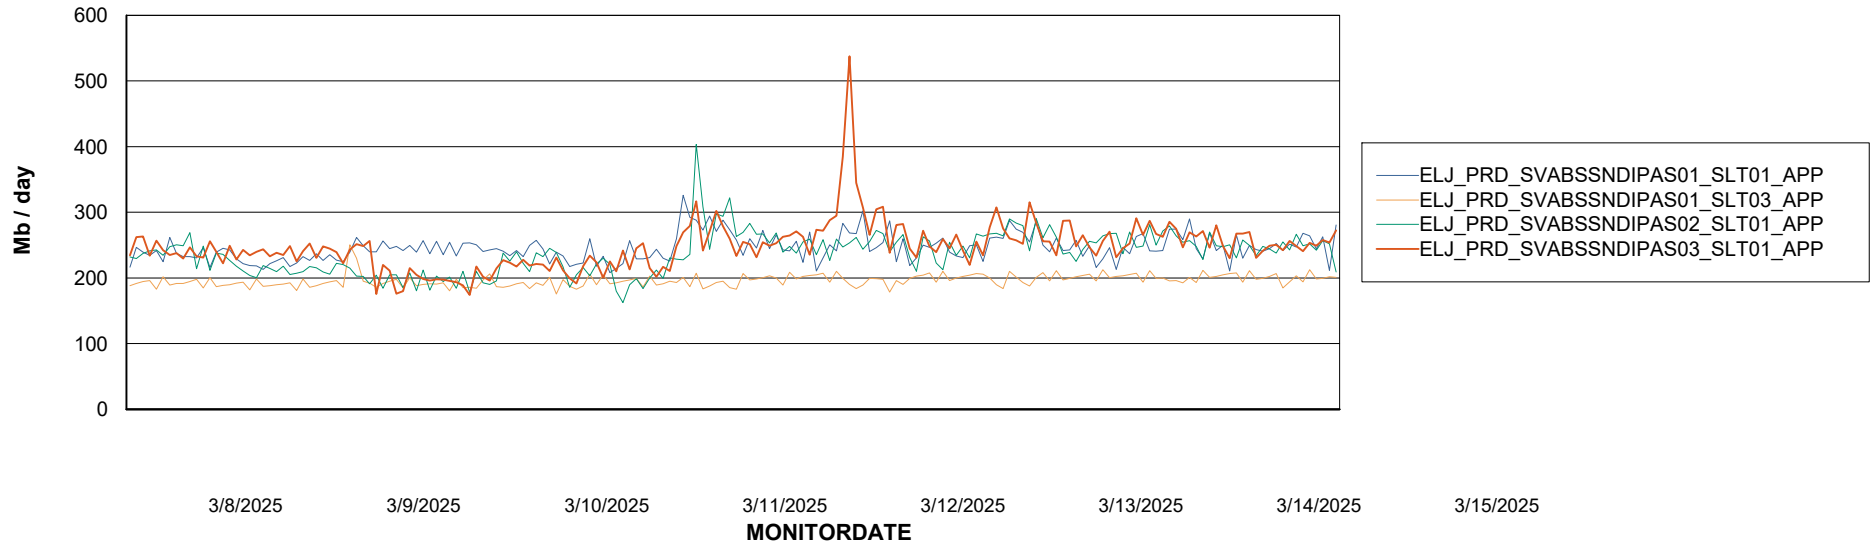

ABSSolute Application Server Services

Avg memory used per ABS Server Service