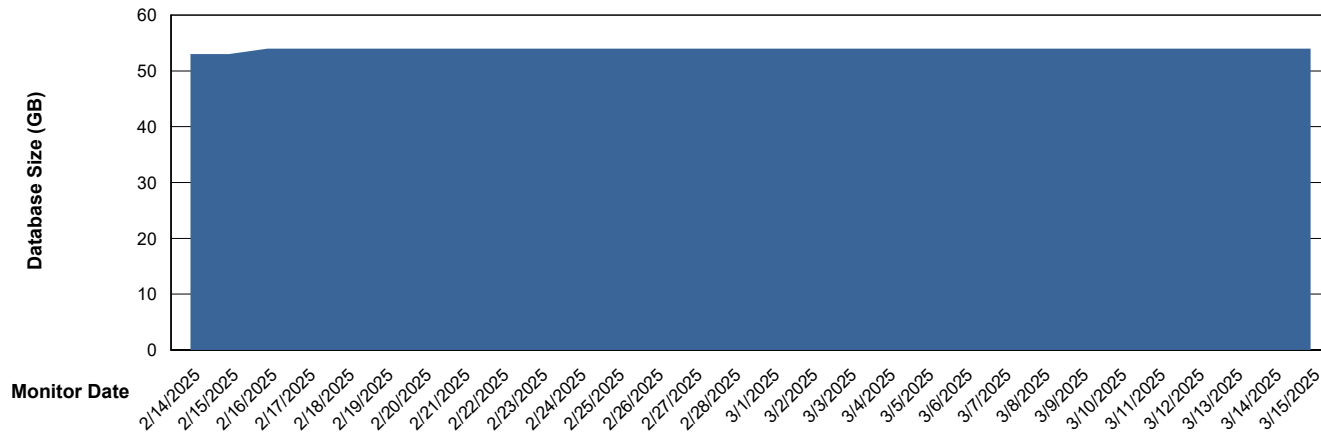

DB Processes Max 1,000
DB Sessions Max 0

Weekly SLA Customer Report

Customer ELJ Production
Database ID 72

Database Performance ELJ_PRD_FRASEQXPRDDB03_ABS1

Weekly SLA Customer Report

Customer ELJ Production
Database ID 72

DATABASE SIZE ELJ_PRD_FRASEQXPRDDB01_ABS1

Database growth over last month

DATABASE SIZE ELJ_PRD_FRASEQXPRDDB03_ABS1

Database growth over last month

Weekly SLA Customer Report

Customer ELJ Production
 Database ID 72