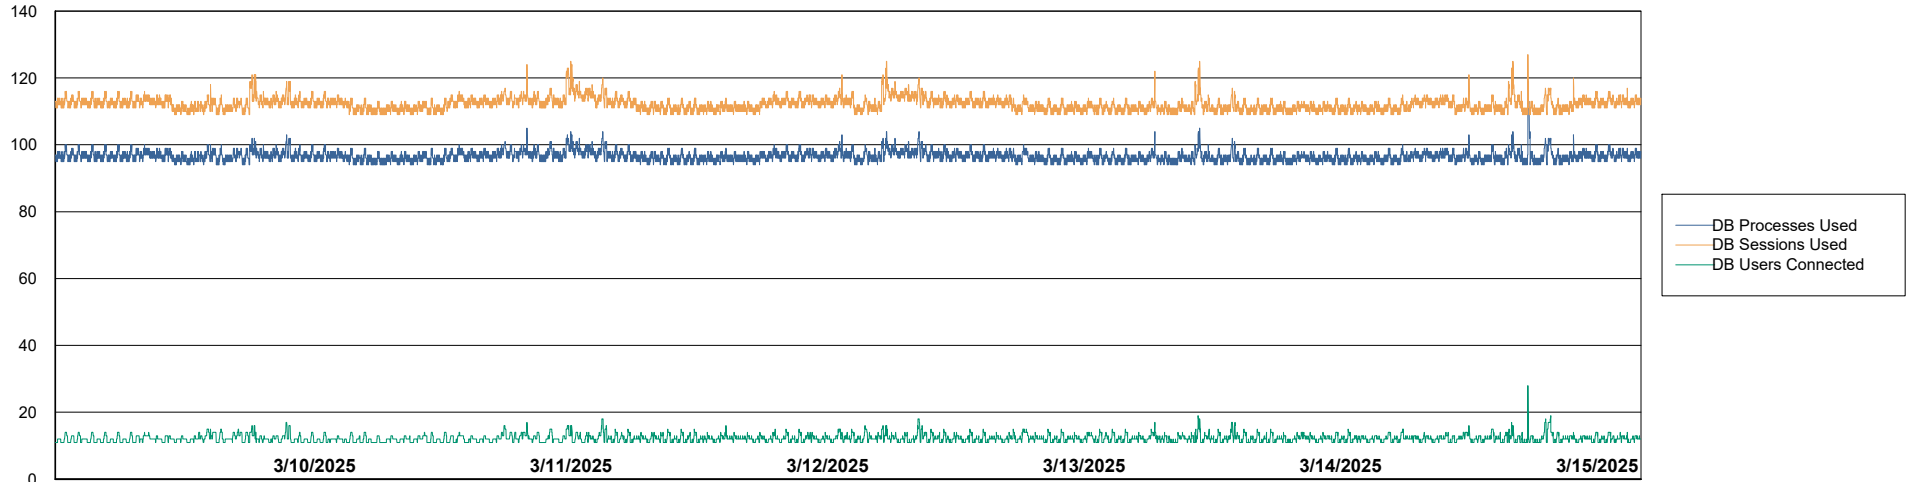

DB Processes Max 1,000
DB Sessions Max 0

Weekly SLA Customer Report

Customer ELJ Production
Database ID 72

Database Performance ELJ_PRD_FRASEQXPRDDB03_ABS1

Weekly SLA Customer Report

Customer ELJ Production
Database ID 72