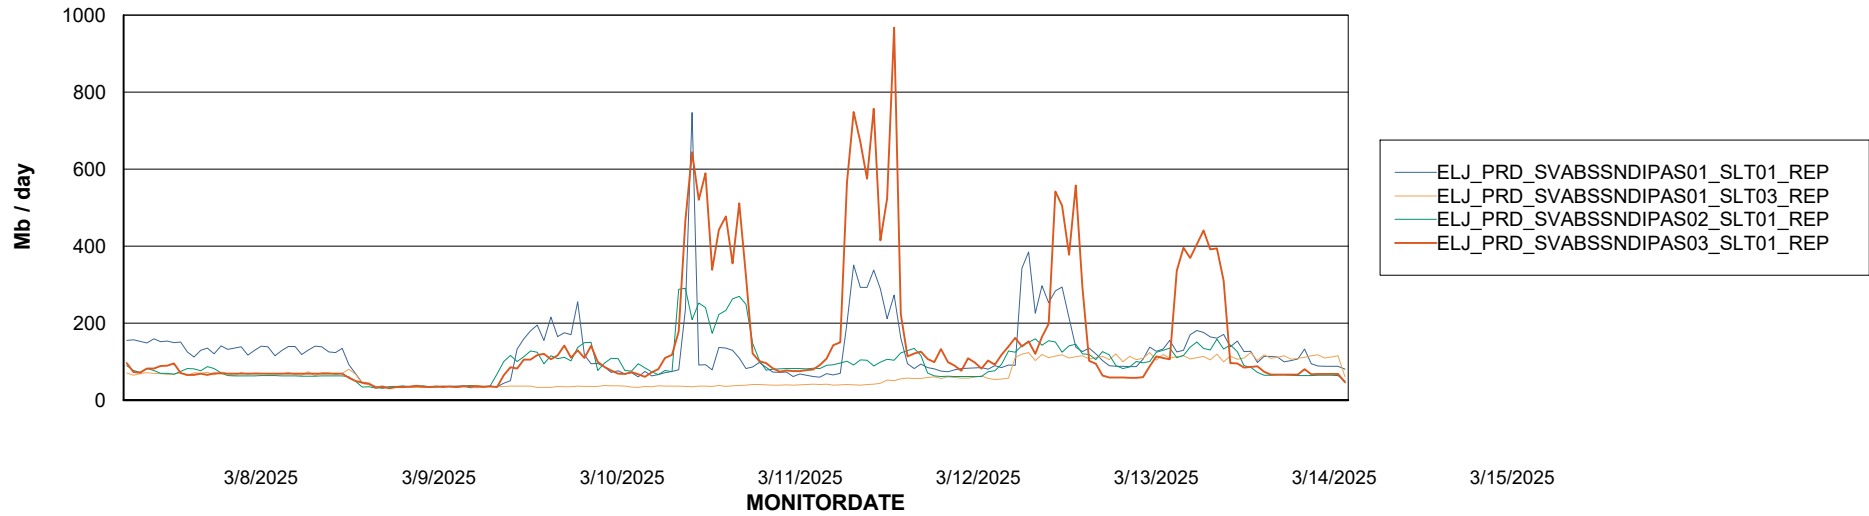

Avg memory used per ABS Server Service

Avg users per day per ABS server

Weekly SLA Customer Report

Customer ELJ Production
Database ID 72

ABSSolute Application ReportServer Services

Avg memory used per ReportServer Service