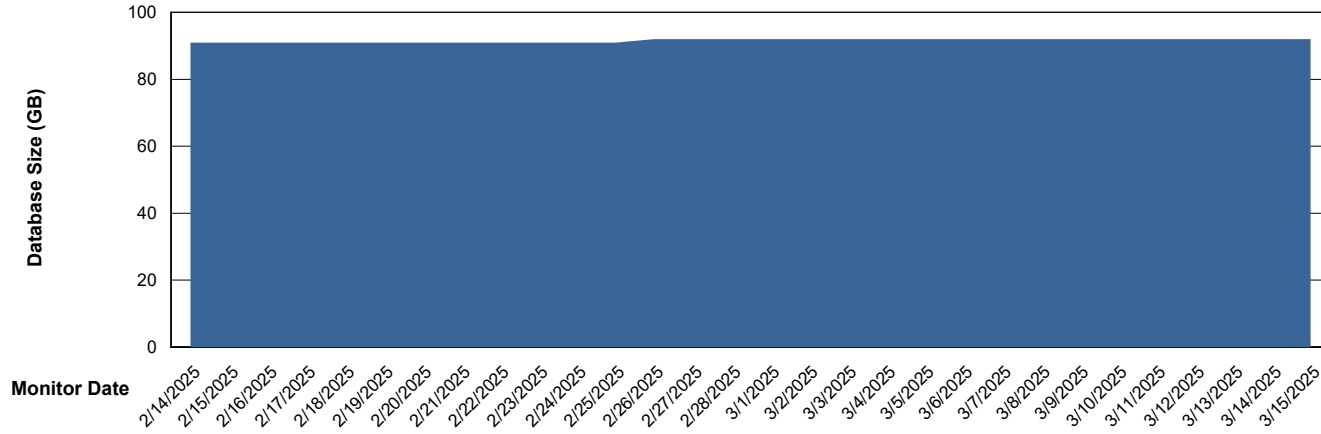

DB Processes Max 1,000
DB Sessions Max 0

Weekly SLA Customer Report

Customer ELJ Production
Database ID 72

Database Performance ELJ_PRD_FRASEQXPRDDB03_ABS1

Weekly SLA Customer Report

Customer ELJ Production
Database ID 72

DATABASE SIZE ELJ_PRD_FRASEQXPRDDB01_ABS1

Database growth over last month

DATABASE SIZE ELJ_PRD_FRASEQXPRDDB03_ABS1

Database growth over last month

Weekly SLA Customer Report

Customer ELJ Production
 Database ID 72