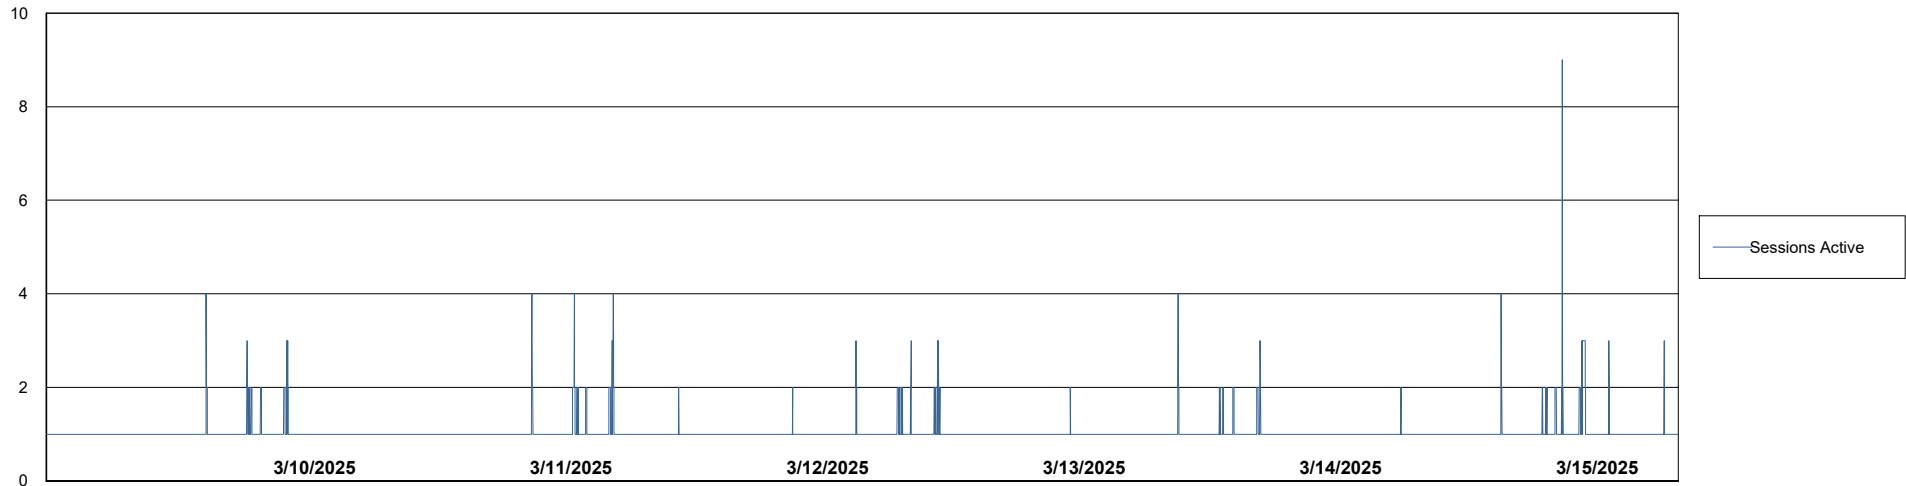

DB Processes Max 1,000
DB Sessions Max 0

Weekly SLA Customer Report

Customer ELJ Production
Database ID 72

Database Performance ELJ_PRD_FRASEQXPRDDB03_ABS1

Weekly SLA Customer Report

Customer ELJ Production
Database ID 72