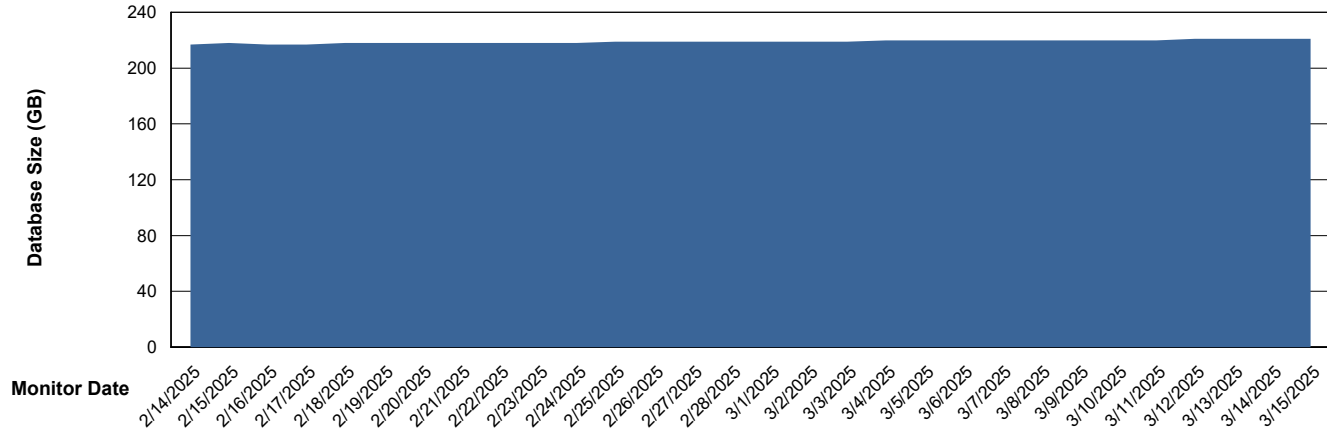

Weekly SLA Customer Report

Customer ELI_Production
Database ID 62

Database Performance ELI_PRD_FRASINTQUADB01_HSBABS1

DB Processes Max 1,000

Weekly SLA Customer Report

Customer ELI_Production
Database ID 62

DATABASE SIZE ELI_PRD_FRASEQXPRDDB04-BI_ABS1

Database growth over last month

DATABASE SIZE ELI_PRD_FRASINTPRDDB01_ABS1

Database growth over last month

Weekly SLA Customer Report

Customer ELI_Production
 Database ID 62