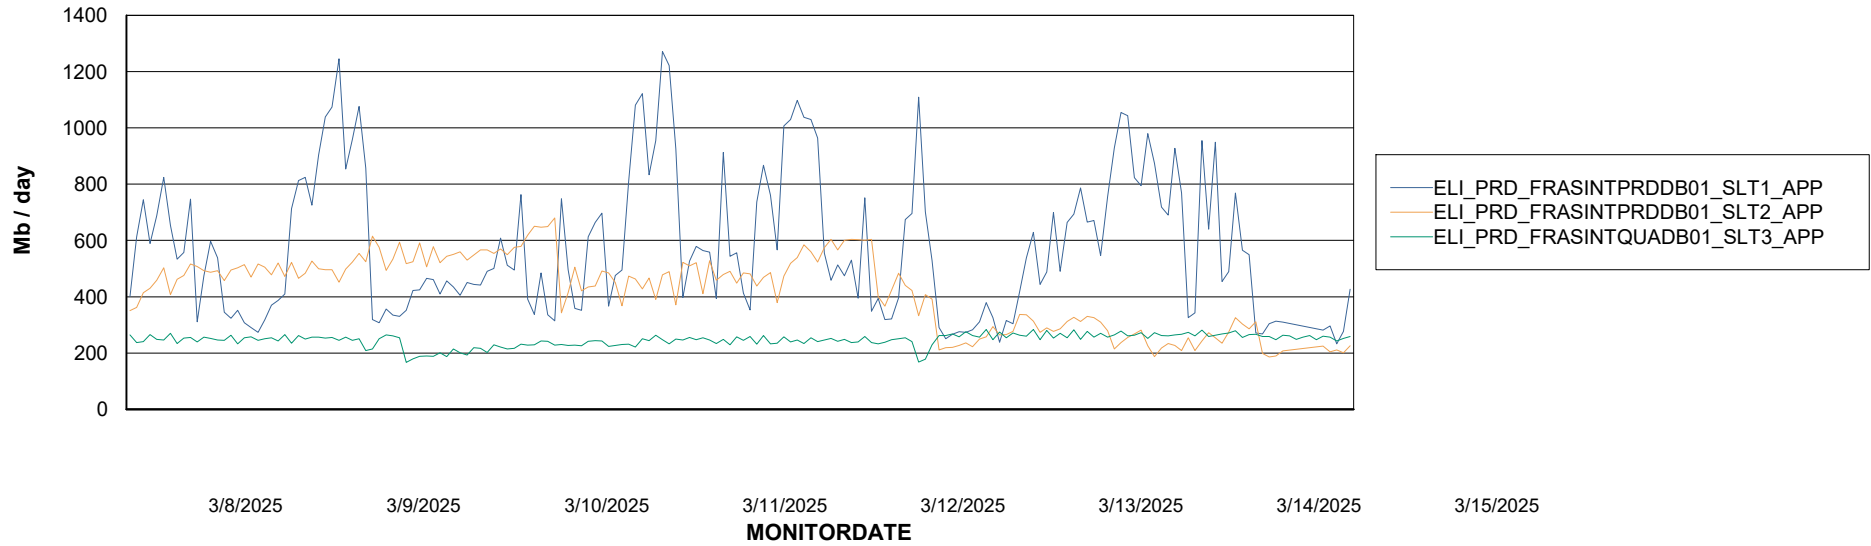

ABSSolute Application Server Services

Avg memory used per ABS Server Service