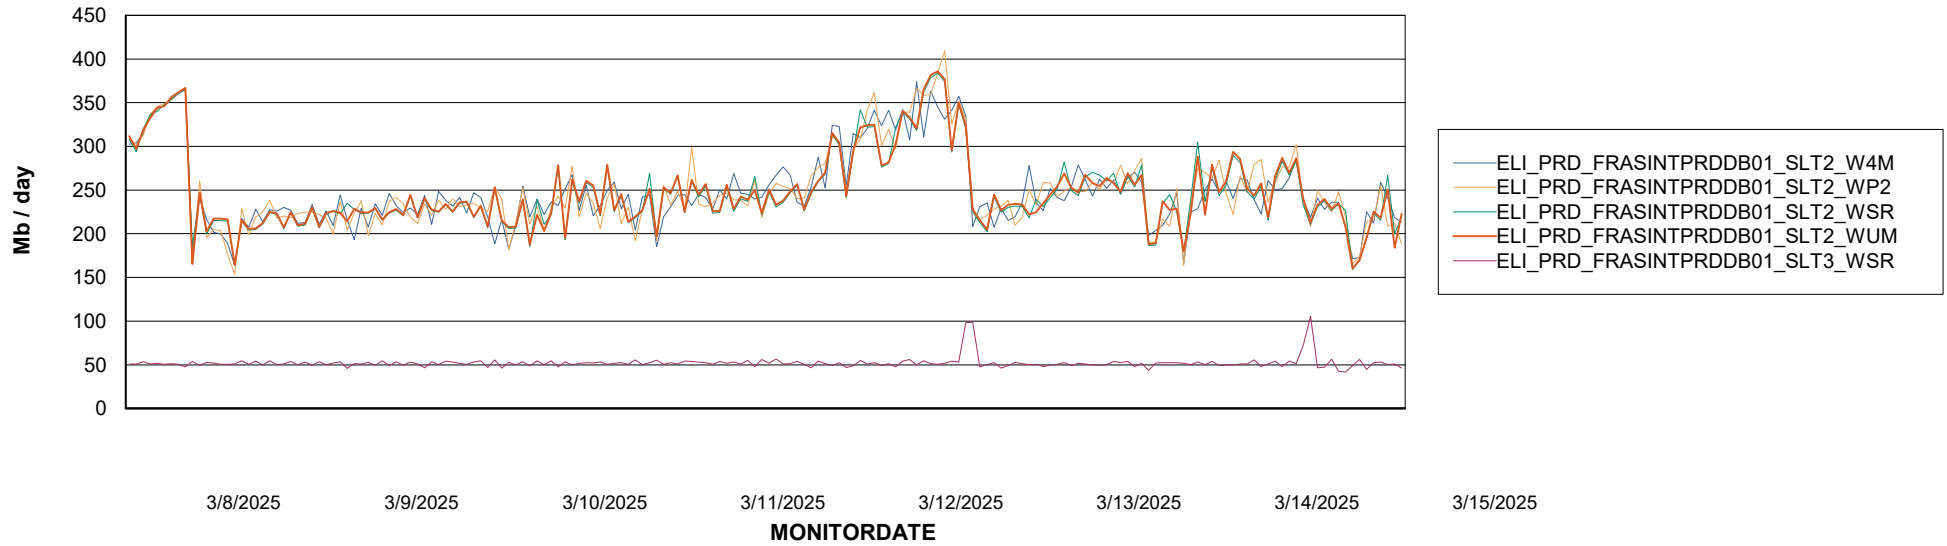

ABSSolute Web Component Services

Avg memory used per ABS Web component