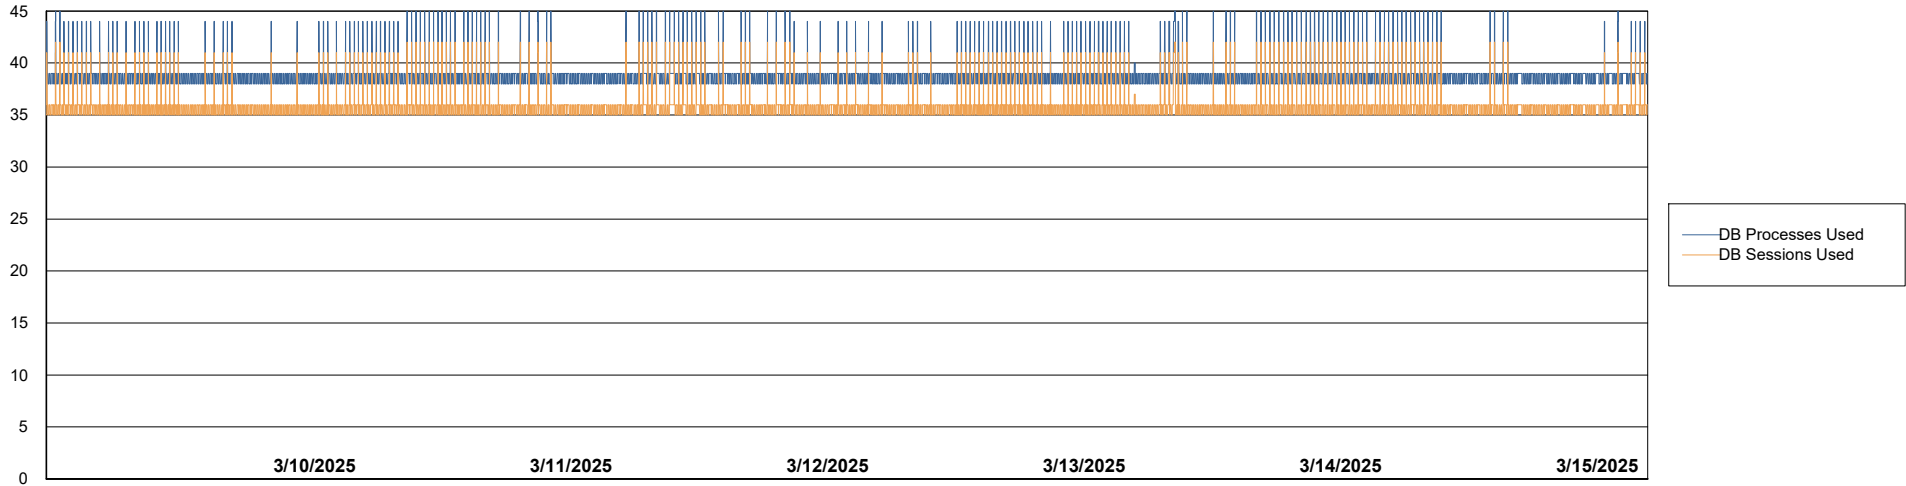

Database Performance ELI_PRD_FRASINTQUADB01_HSBABS1

DB Processes Max 1,000