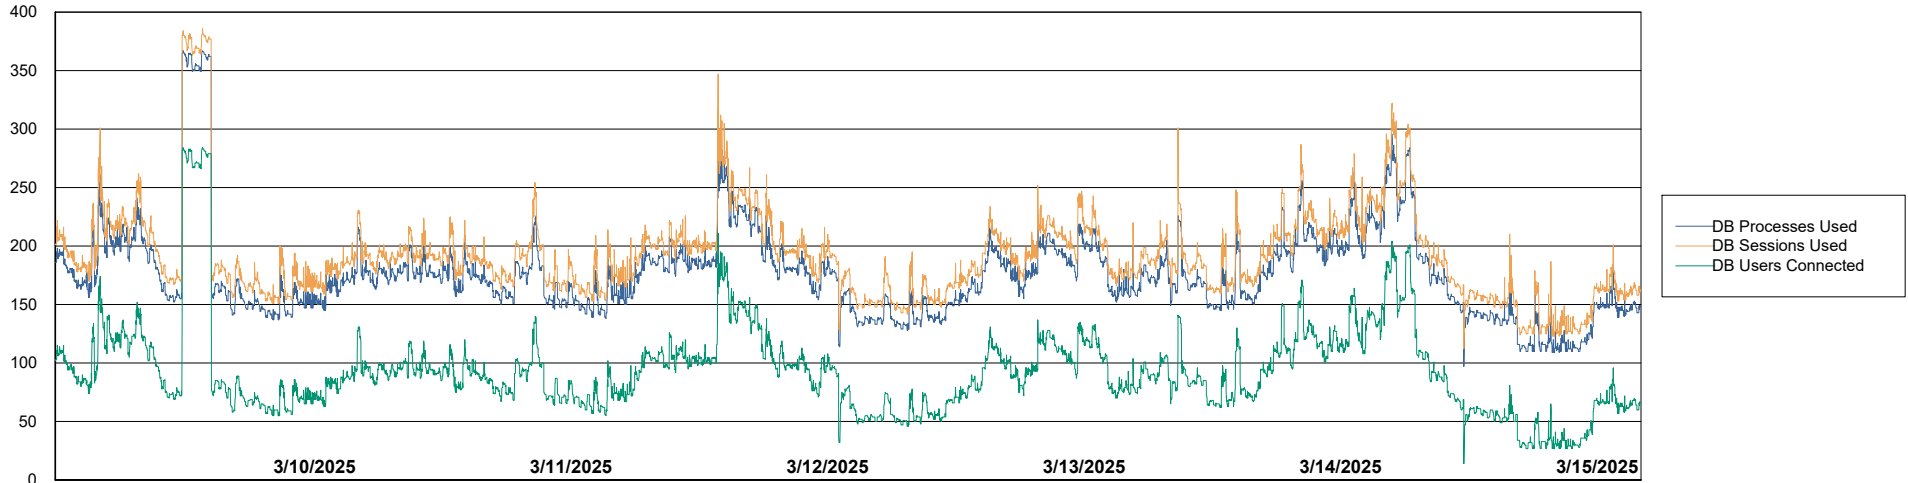

Weekly SLA Customer Report

Customer ELI_Production
Database ID 62

Database Performance ELI_PRD_FRASEQXPRDDB04-BI_ABS1

Weekly SLA Customer Report

Customer ELI_Production
Database ID 62

Database Performance ELI_PRD_FRASINTPRDDB01_ABS1