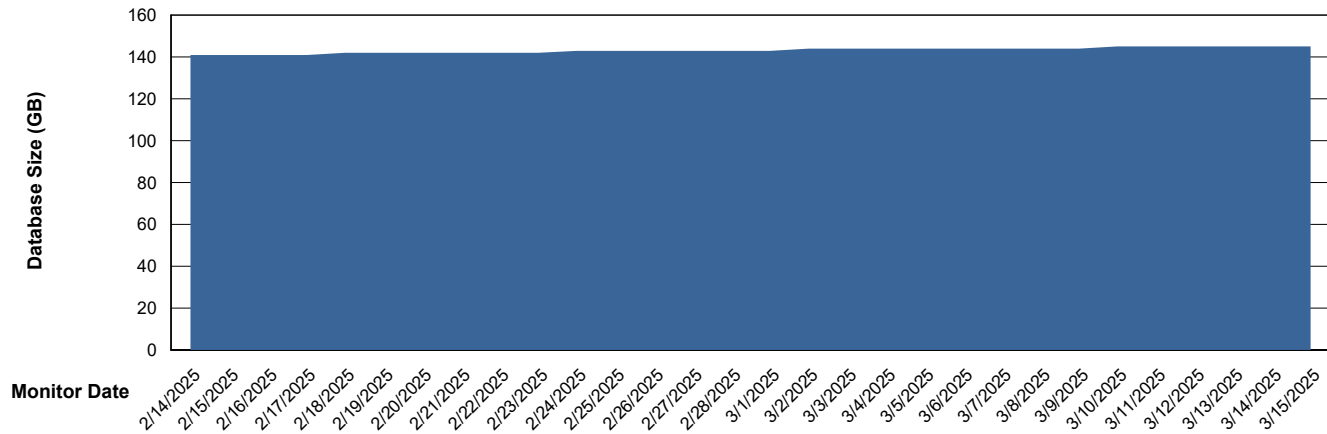

DATABASE SIZE ELI_PRD_FRASINTPRDDB01_ABS1

Database growth over last month