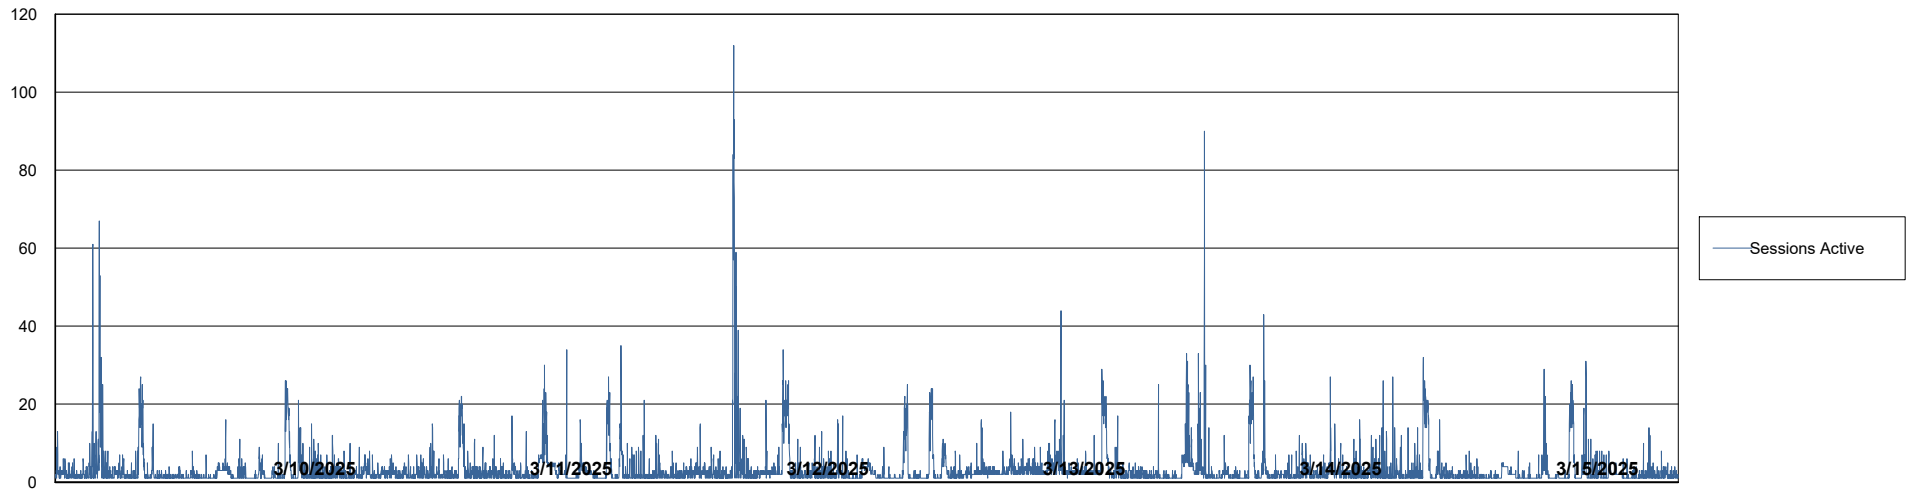

Weekly SLA Customer Report

Customer ELI_Production
Database ID 62

Database Performance ELI_PRD_FRASEQXPRDDB04-BI_ABS1

Weekly SLA Customer Report

Customer ELI_Production
Database ID 62

Database Performance ELI_PRD_FRASINTPRDDB01_ABS1