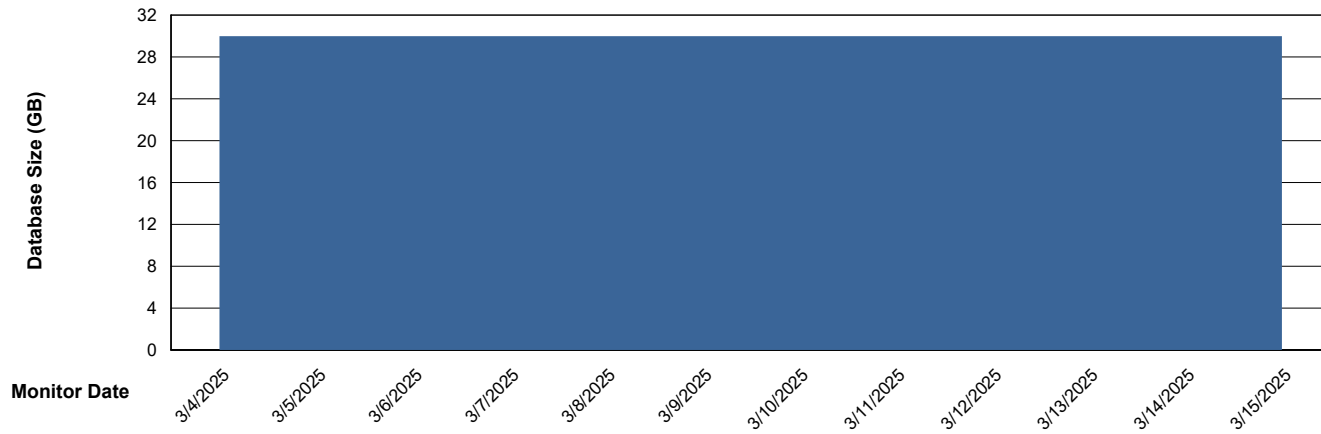

Weekly SLA Customer Report

Customer ECL_Production
Database ID 156

Database Performance ECL_PRD_ECLABS-TEST_HSBABS1

DB Processes Max 1,000

Weekly SLA Customer Report

Customer ECL_Production
Database ID 156

DATABASE SIZE ECL_PRD_ECLABS_ABS1

Database growth over last month

DATABASE SIZE ECL_PRD_ECL-ABS-BI_ABS1

Database growth over last month

Weekly SLA Customer Report

Customer ECL_Production
 Database ID 156

Database Tablespace ECL_PRD_ECLABS_ABS1