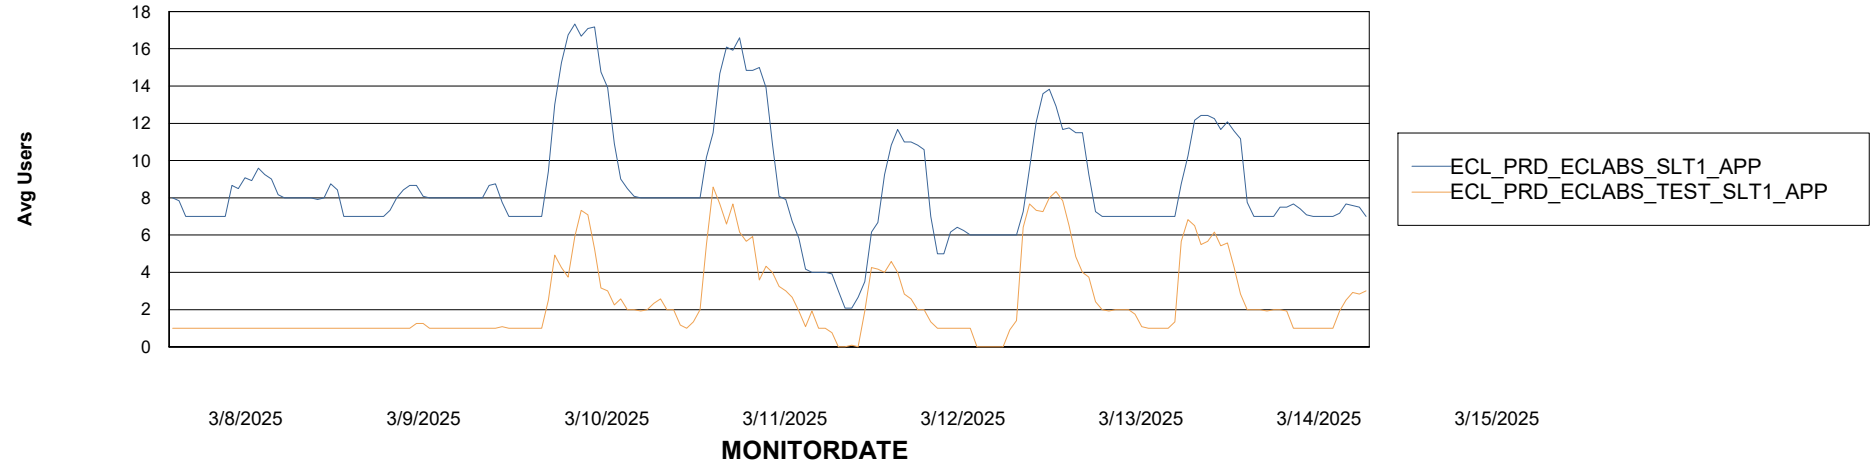

Avg users per day per ABS server