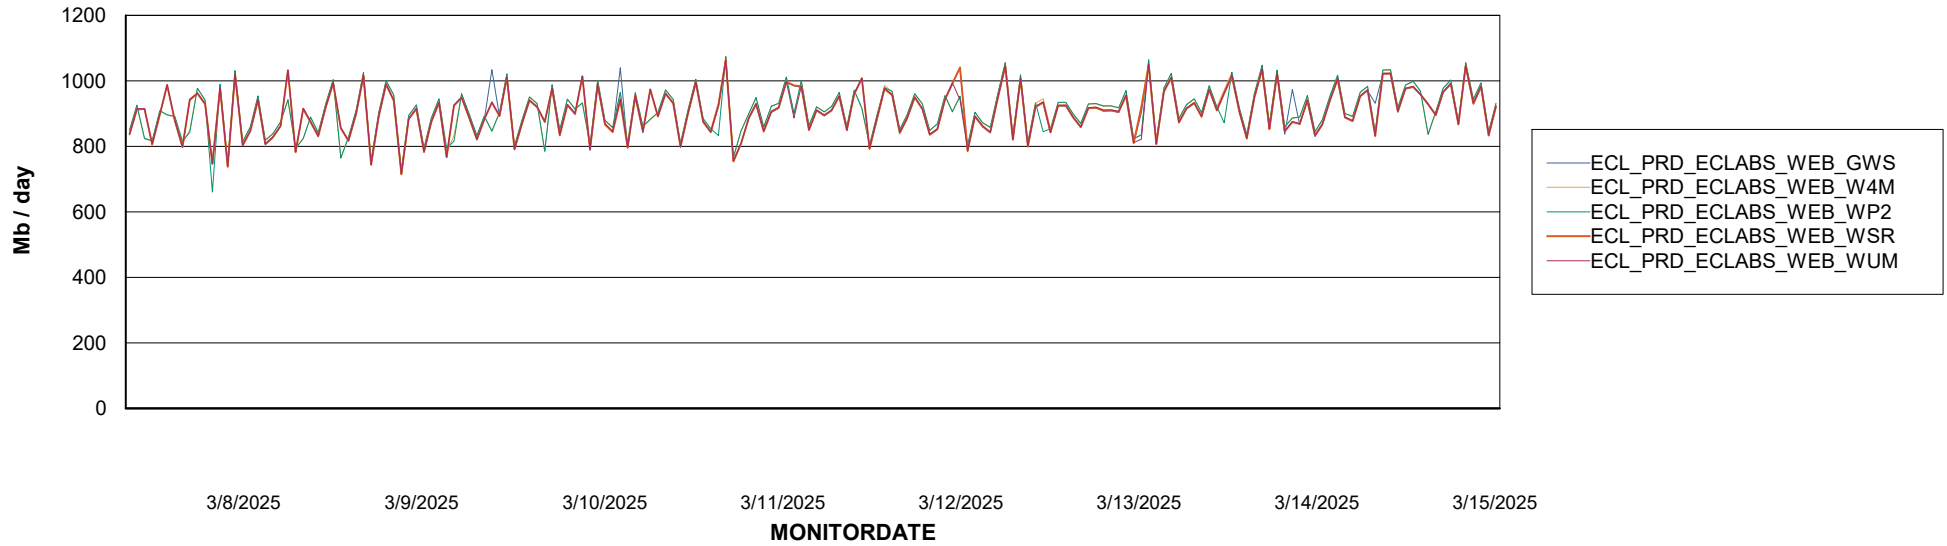

ABSolute Web Component Services

Avg memory used per ABS Web component