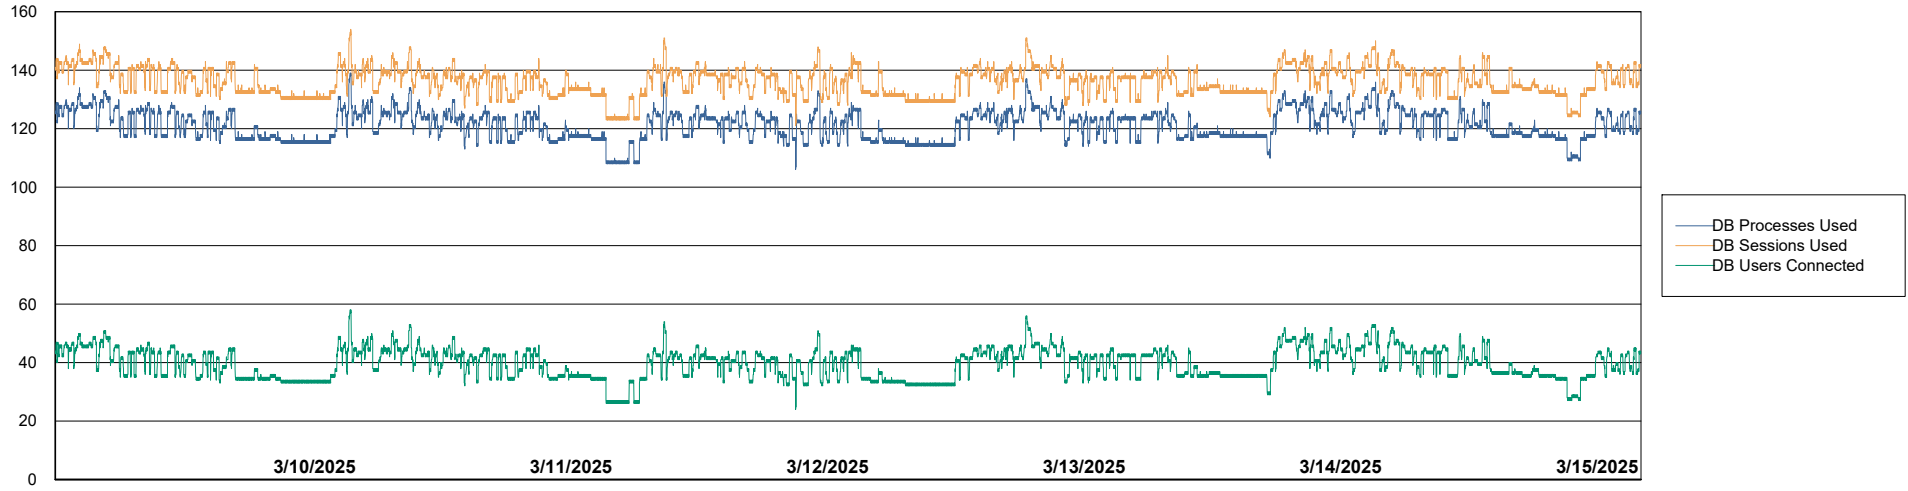

Weekly SLA Customer Report

Customer ECL_Production
Database ID 156

Database Performance ECL_PRD_ECLABS_ABS1

Weekly SLA Customer Report

Customer ECL_Production
Database ID 156

Database Performance ECL_PRD_ECL-ABS-BI_ABS1