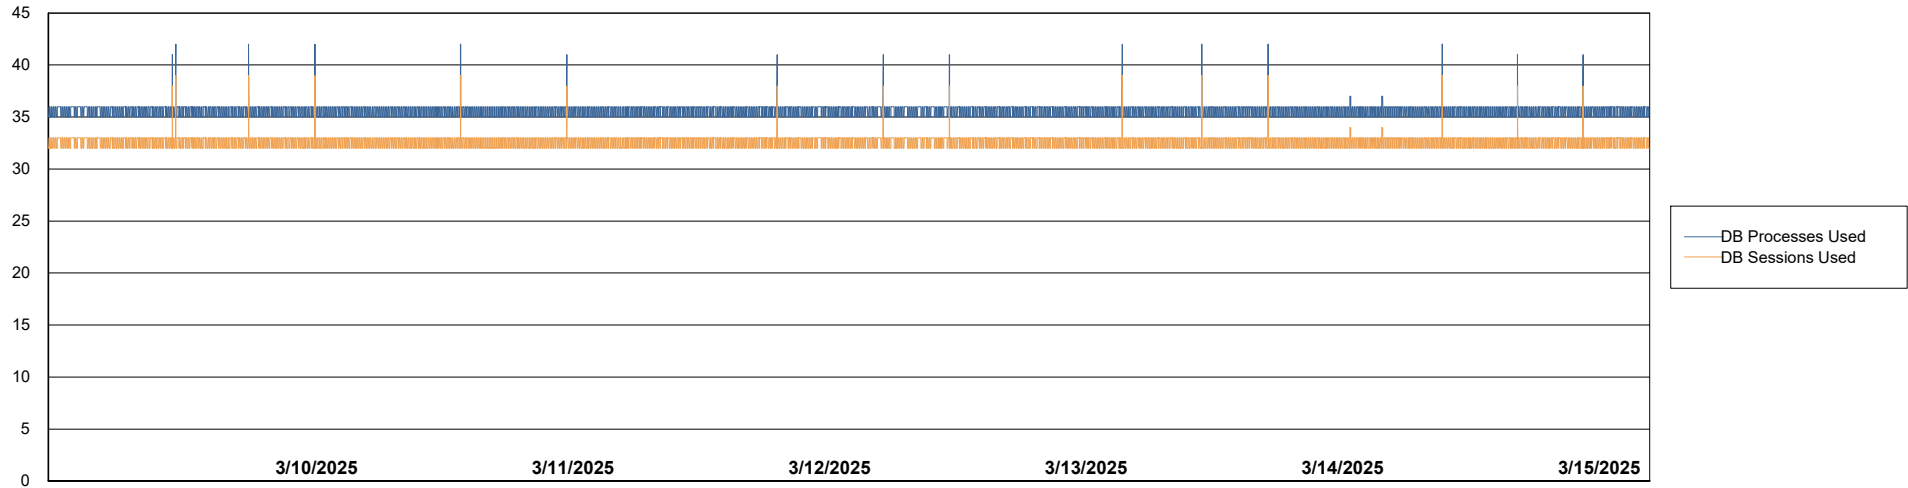

Database Performance ECL_PRD_ECLABS-TEST_HSBABS1

DB Processes Max 1,000