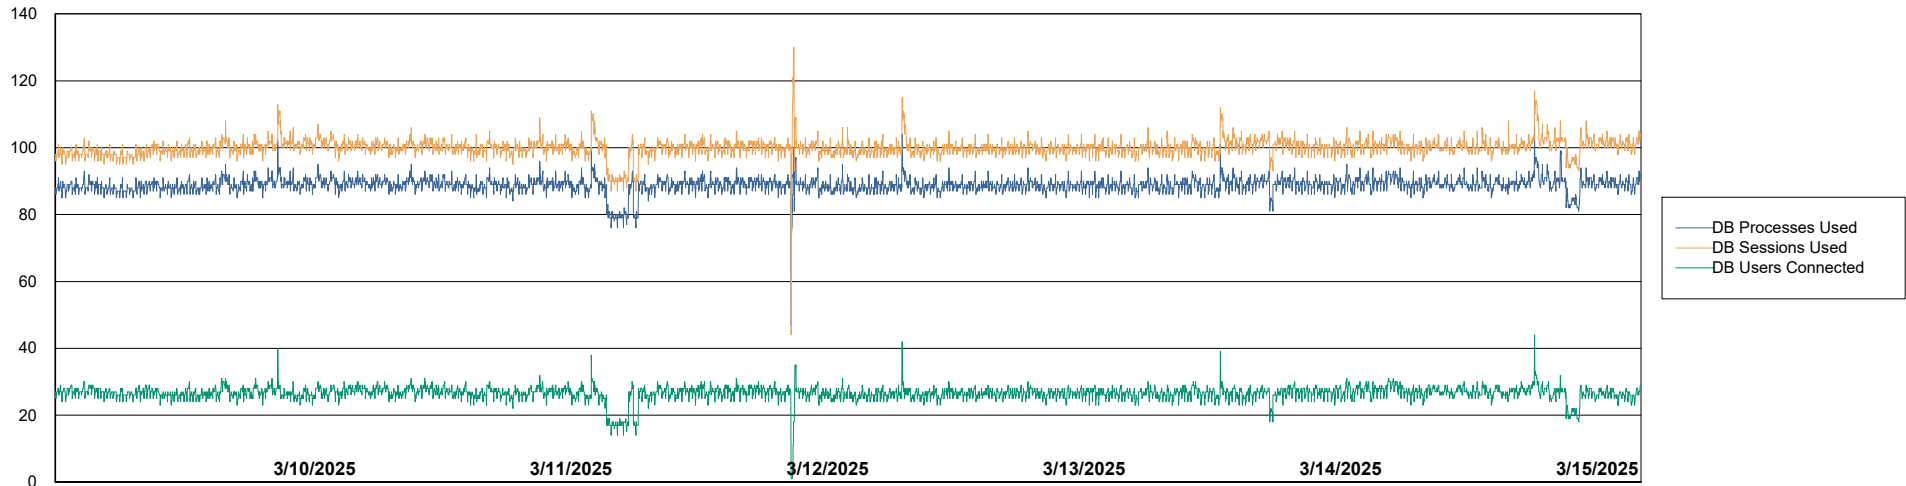

Weekly SLA Customer Report

Customer ECL_Production
Database ID 156

Database Performance ECL_PRD_ECLABS_ABS1

Weekly SLA Customer Report

Customer ECL_Production
Database ID 156

Database Performance ECL_PRD_ECL-ABS-BI_ABS1