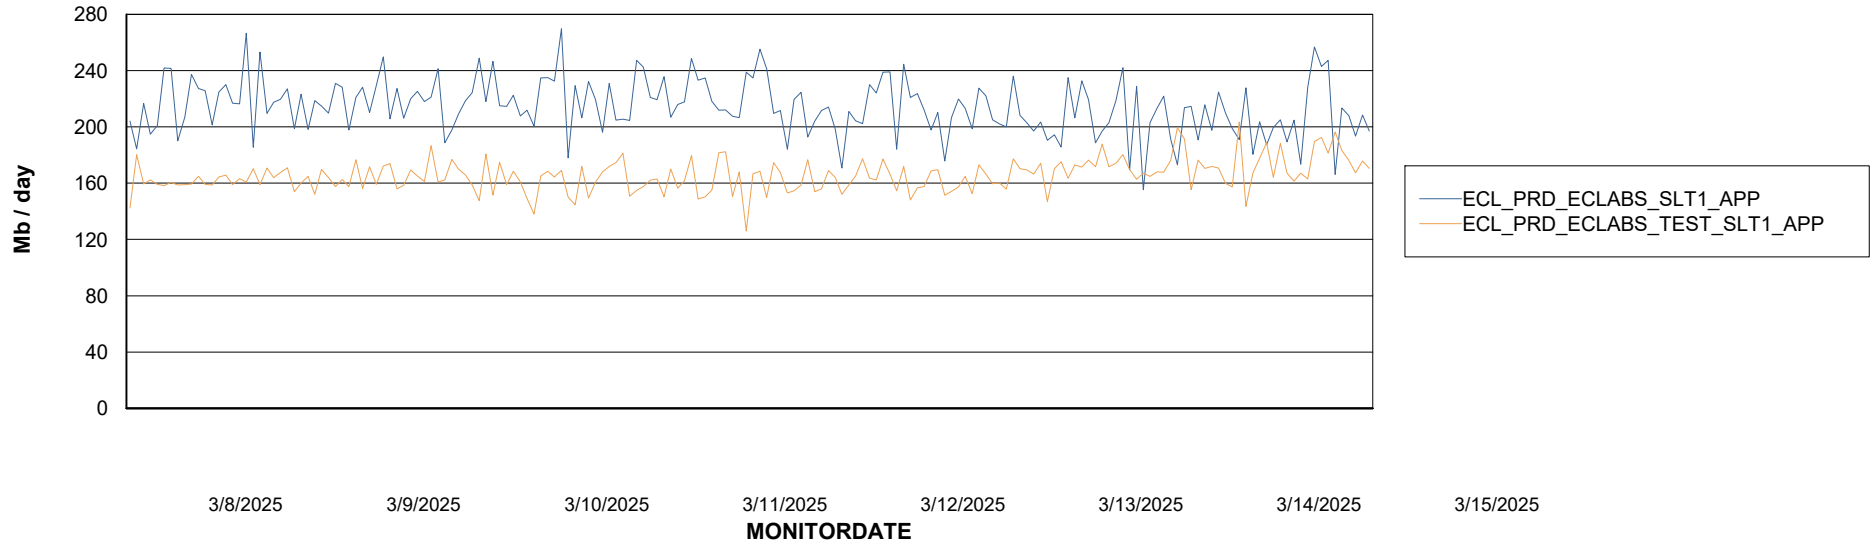

ABSSolute Application Server Services

Avg memory used per ABS Server Service