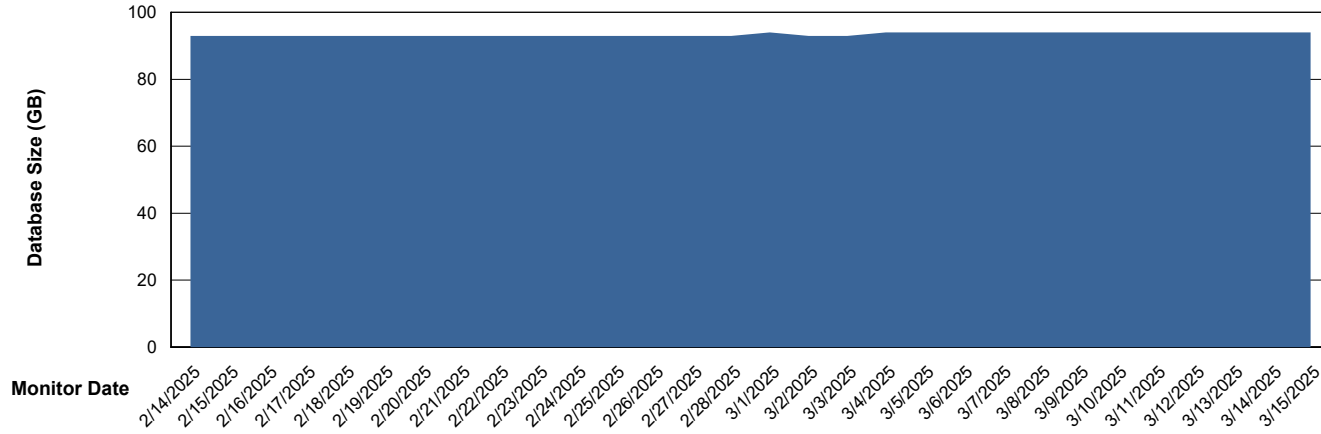

Weekly SLA Customer Report

Customer ECL_Production
Database ID 156

Database Performance ECL_PRD_ECLABS_ABS1

Weekly SLA Customer Report

Customer ECL_Production
Database ID 156

Database Performance ECL_PRD_ECL-ABS-BI_ABS1

Weekly SLA Customer Report

Customer ECL_Production
Database ID 156

Database Performance ECL_PRD_ECLABS-TEST_HSBABS1

DB Processes Max 1,000

Weekly SLA Customer Report

Customer ECL_Production
Database ID 156

DATABASE SIZE ECL_PRD_ECLABS_ABS1

Database growth over last month

DATABASE SIZE ECL_PRD_ECL-ABS-BI_ABS1

Database growth over last month

Weekly SLA Customer Report

Customer ECL_Production
 Database ID 156

Database Tablespace ECL_PRD_ECLABS_ABS1