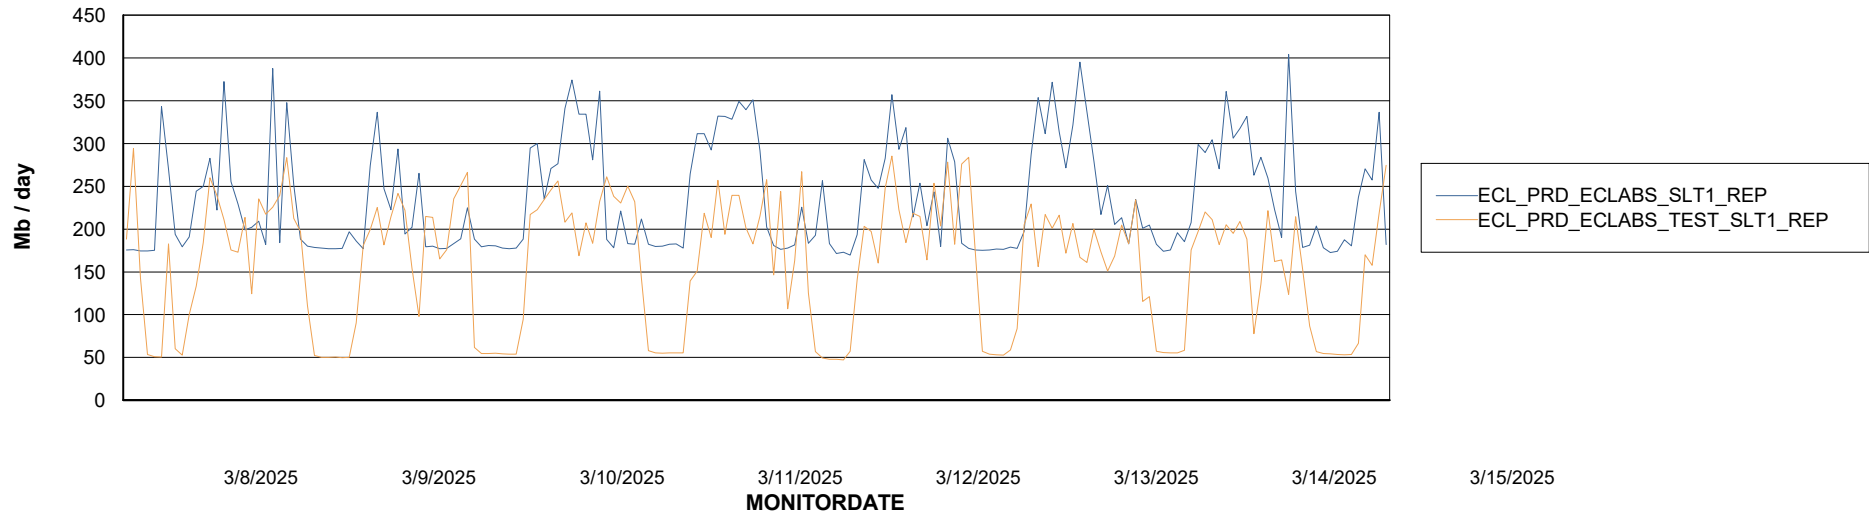

Avg memory used per ABS Server Service

Avg users per day per ABS server

Weekly SLA Customer Report

Customer ECL_Production
Database ID 156

ABSSolute Application ReportServer Services

Avg memory used per ReportServer Service