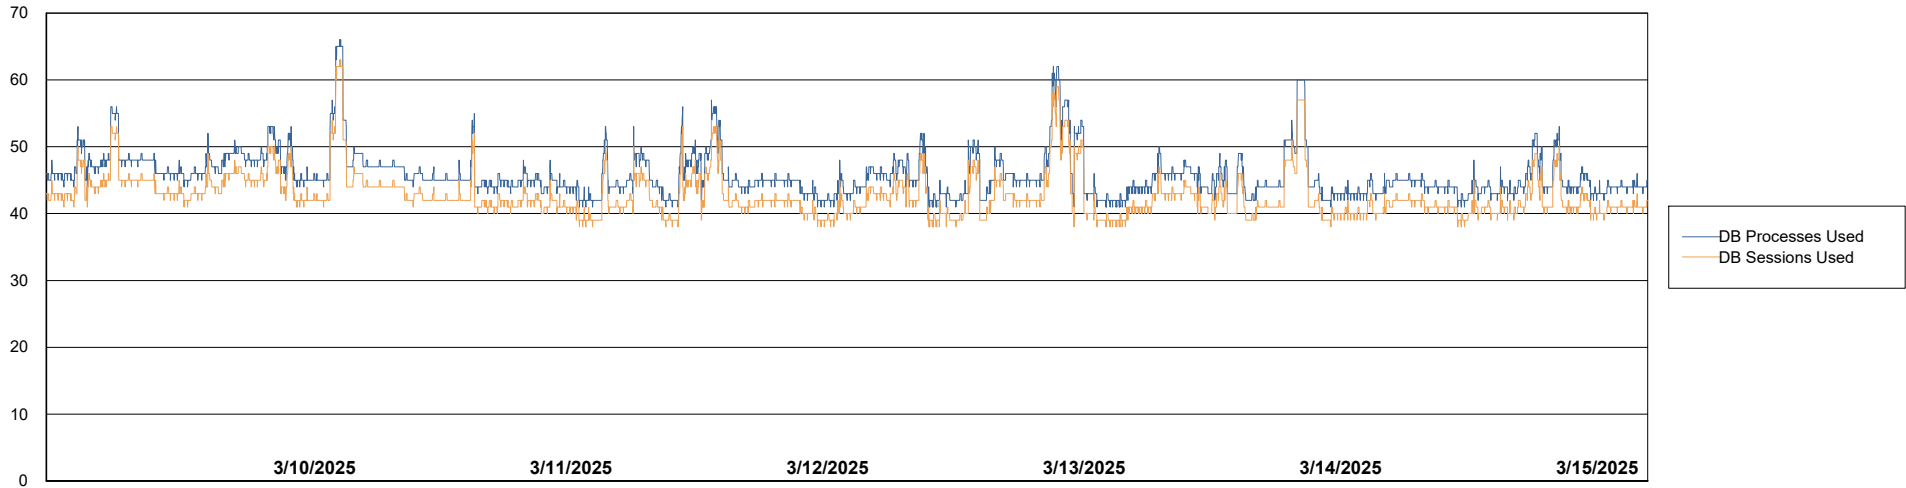

Database Performance DFD_PRD_S-S-ABSBI-V_ABS1

DB Processes Max 500