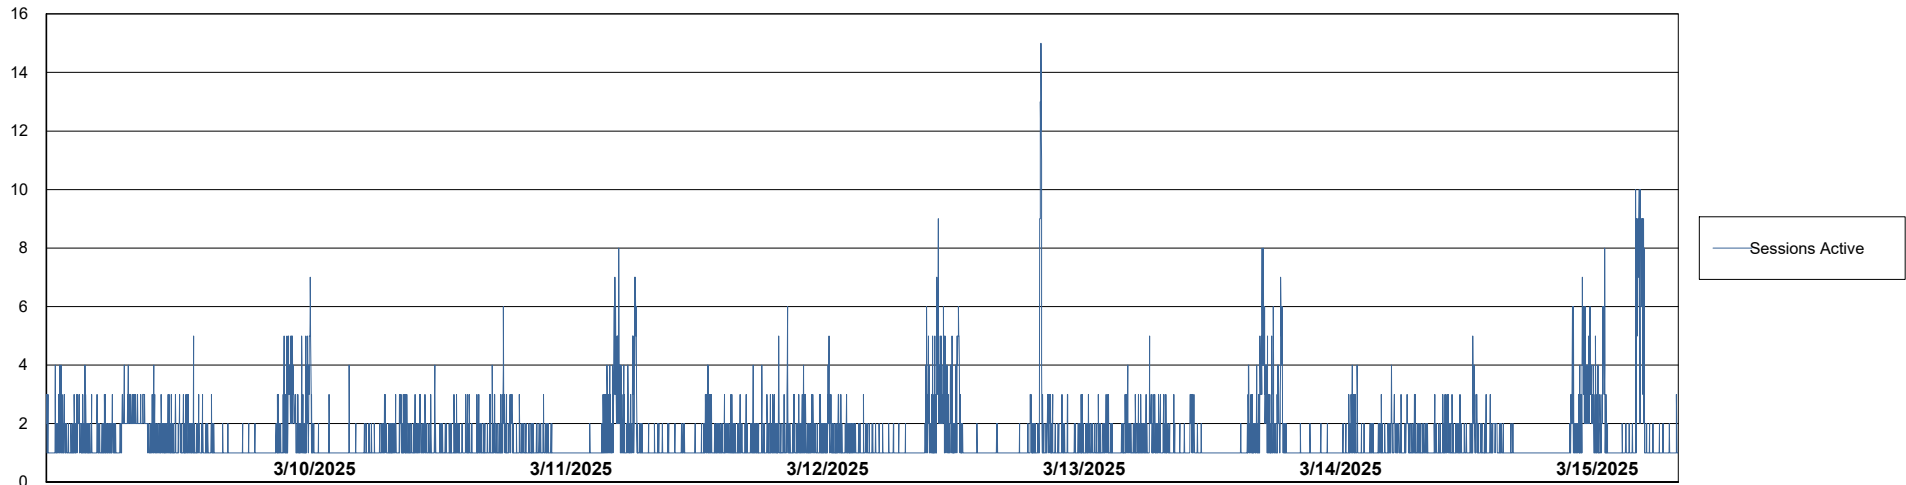

Database Performance CUS_PRD_ABSDB1_ABS1