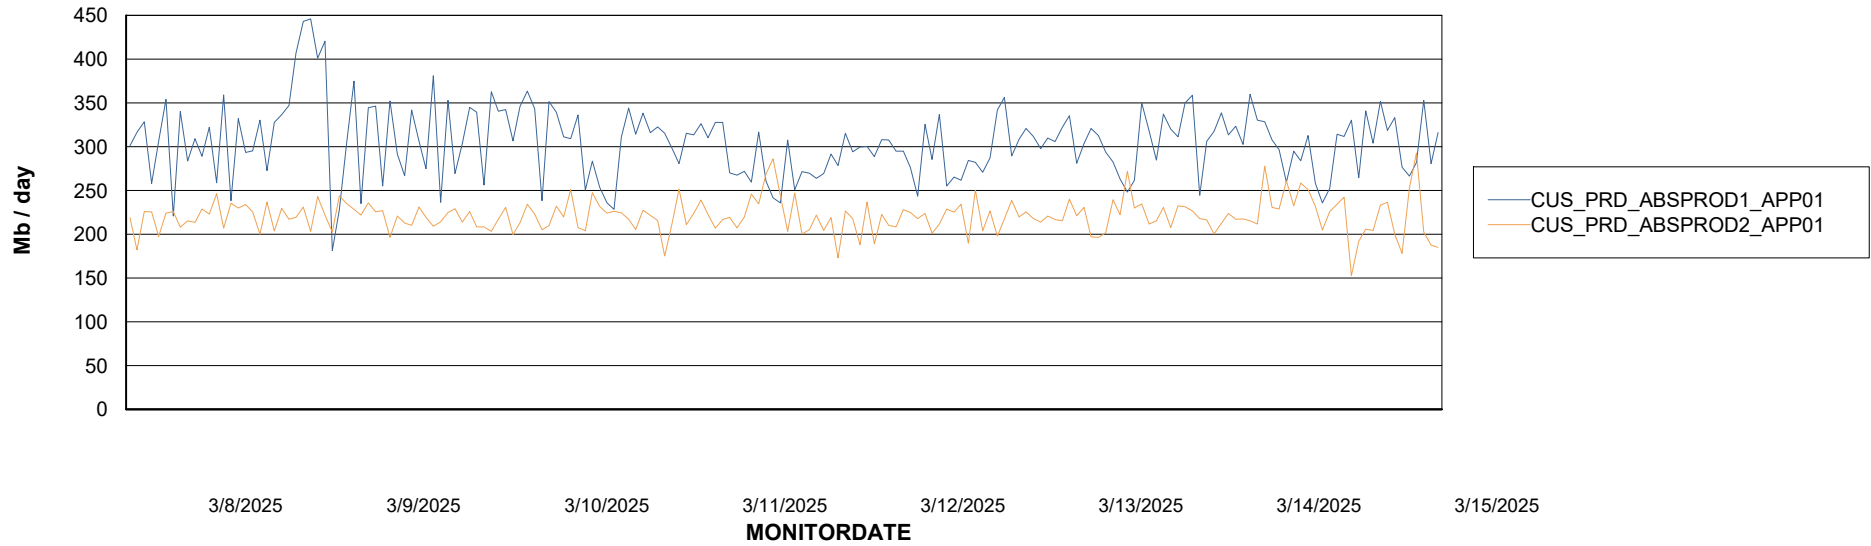

ABSSolute Application Server Services

Avg memory used per ABS Server Service