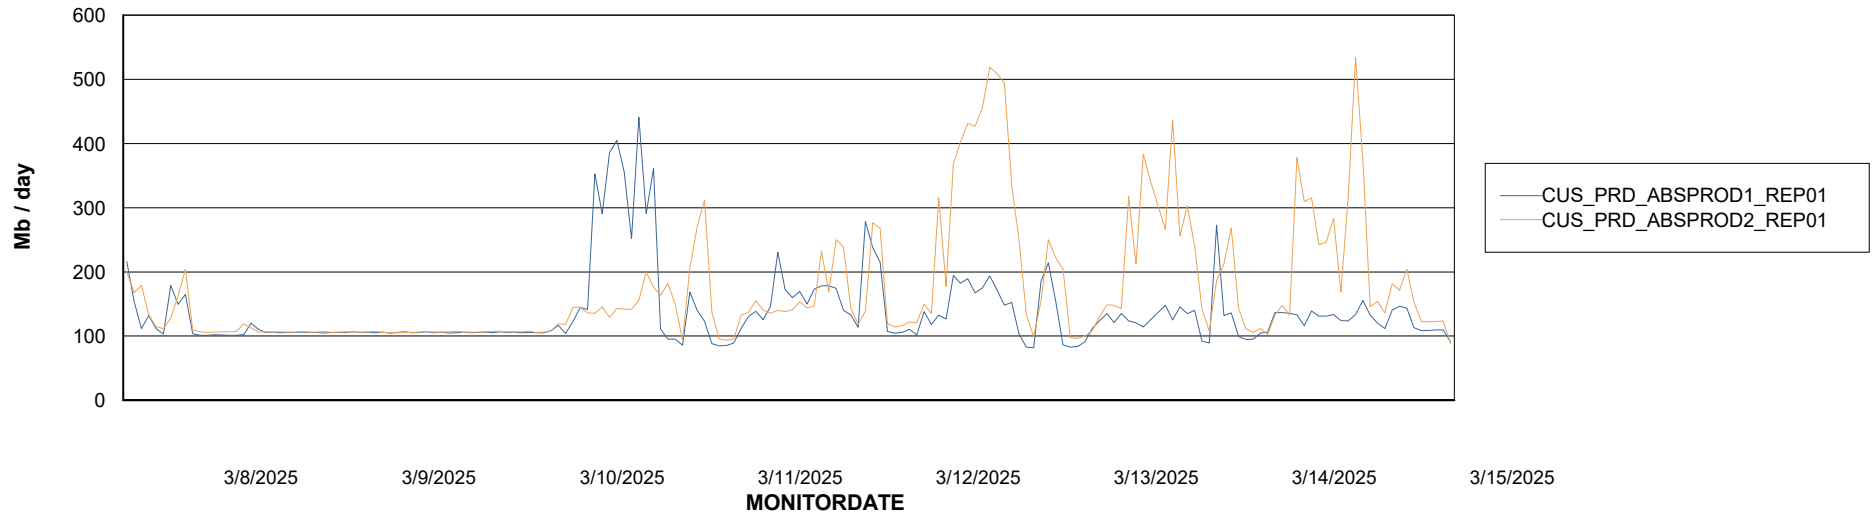

ABSSolute Application ReportServer Services

Avg memory used per ReportServer Service