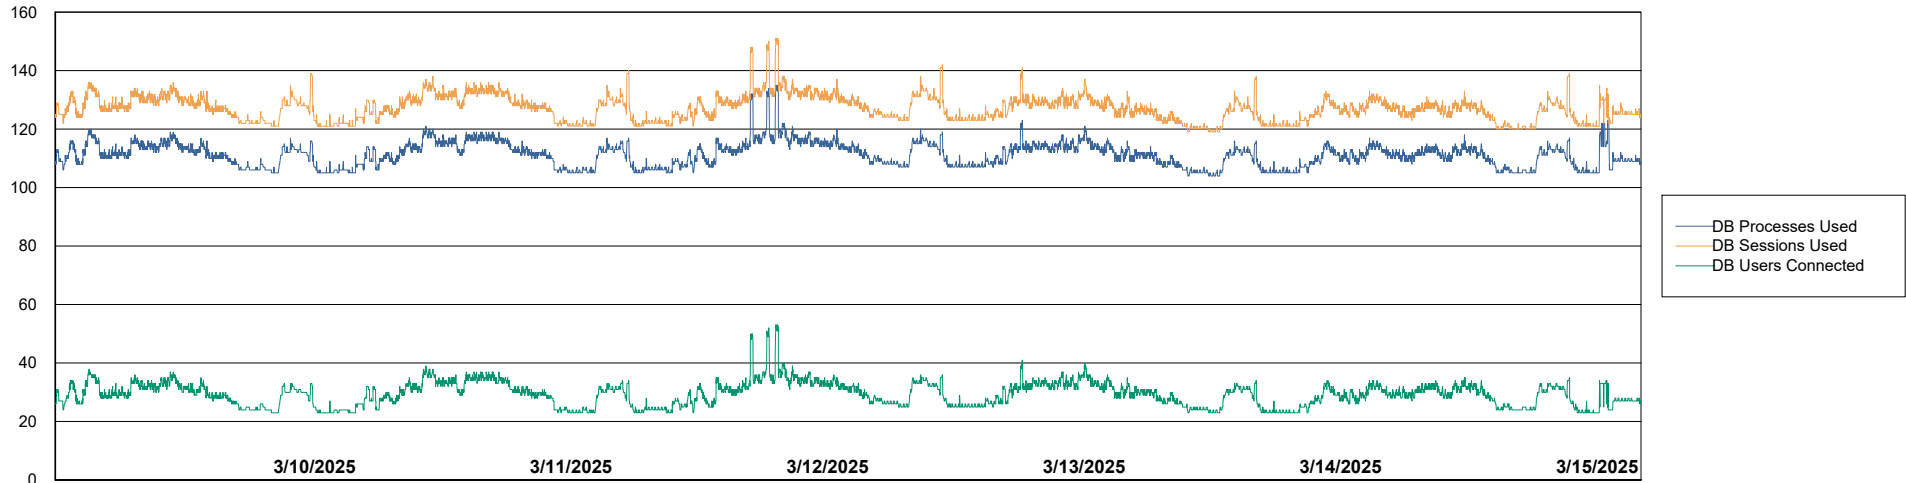

Database Performance CUS_PRD_ABSDB1_ABS1