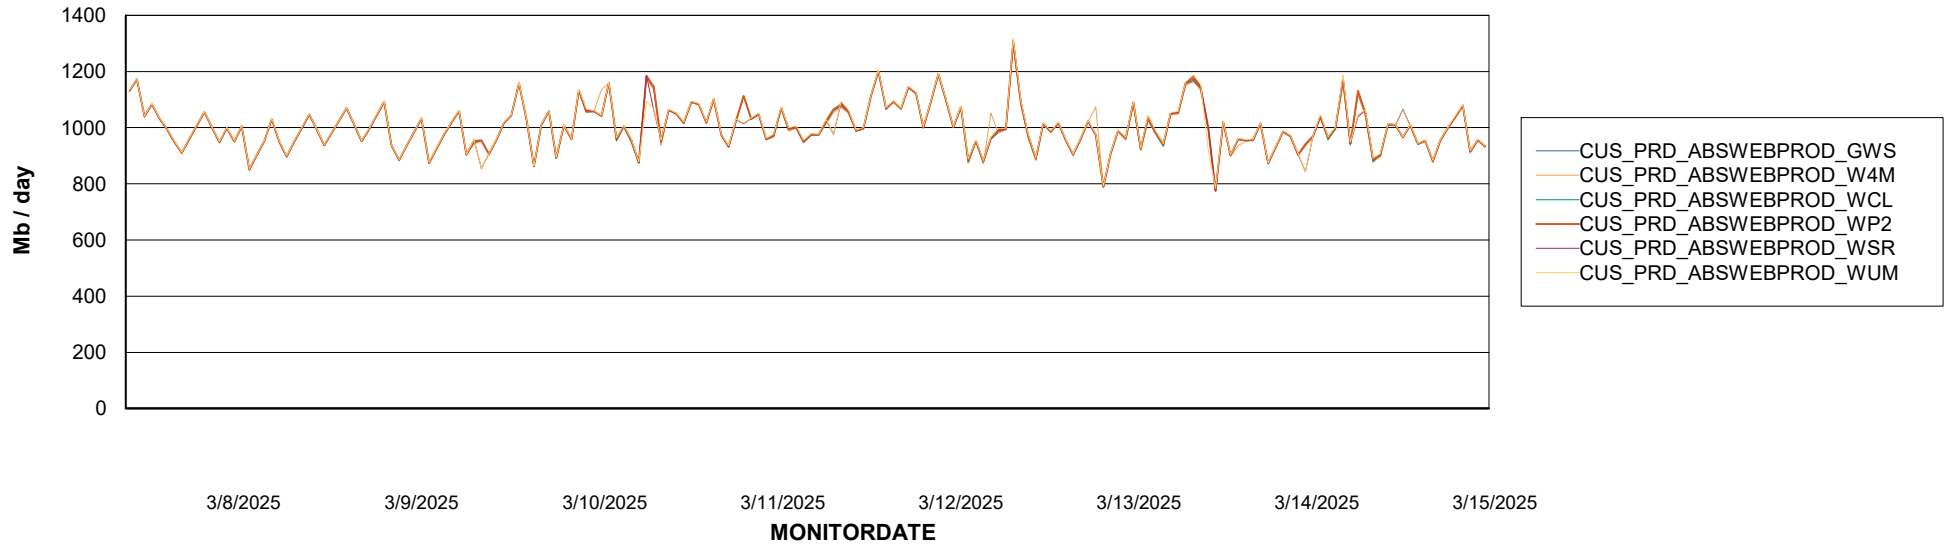

ABSSolute Web Component Services

Avg memory used per ABS Web component