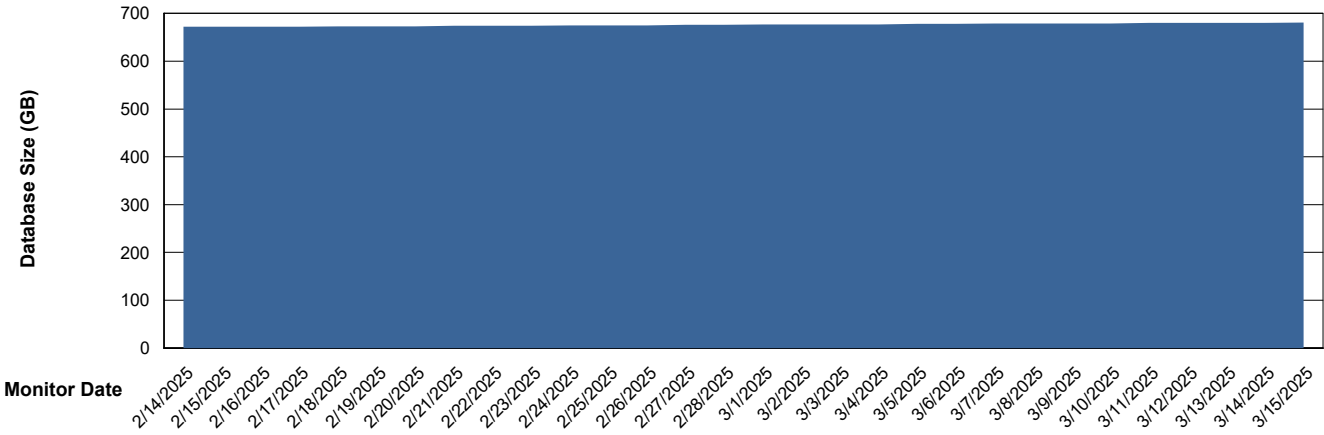

Database growth over last month

Database Tablespace CUS_PRD_ABSDB1_ABS1

Date	Tablespace Name	Filesize (Gb)	Usedsize (Gb)	Percentage free
3/15/2025	ABSDATA	298	250	16
	INDX	495	415	16
3/14/2025	ABSDATA	298	250	16
	INDX	495	415	16
3/13/2025	ABSDATA	298	250	16
	INDX	495	415	16
3/12/2025	ABSDATA	298	249	16
	INDX	495	414	16
3/11/2025	ABSDATA	298	249	16
	INDX	495	414	16
3/10/2025	ABSDATA	298	249	16
	INDX	495	414	16
3/9/2025	ABSDATA	298	249	16
	INDX	495	414	16