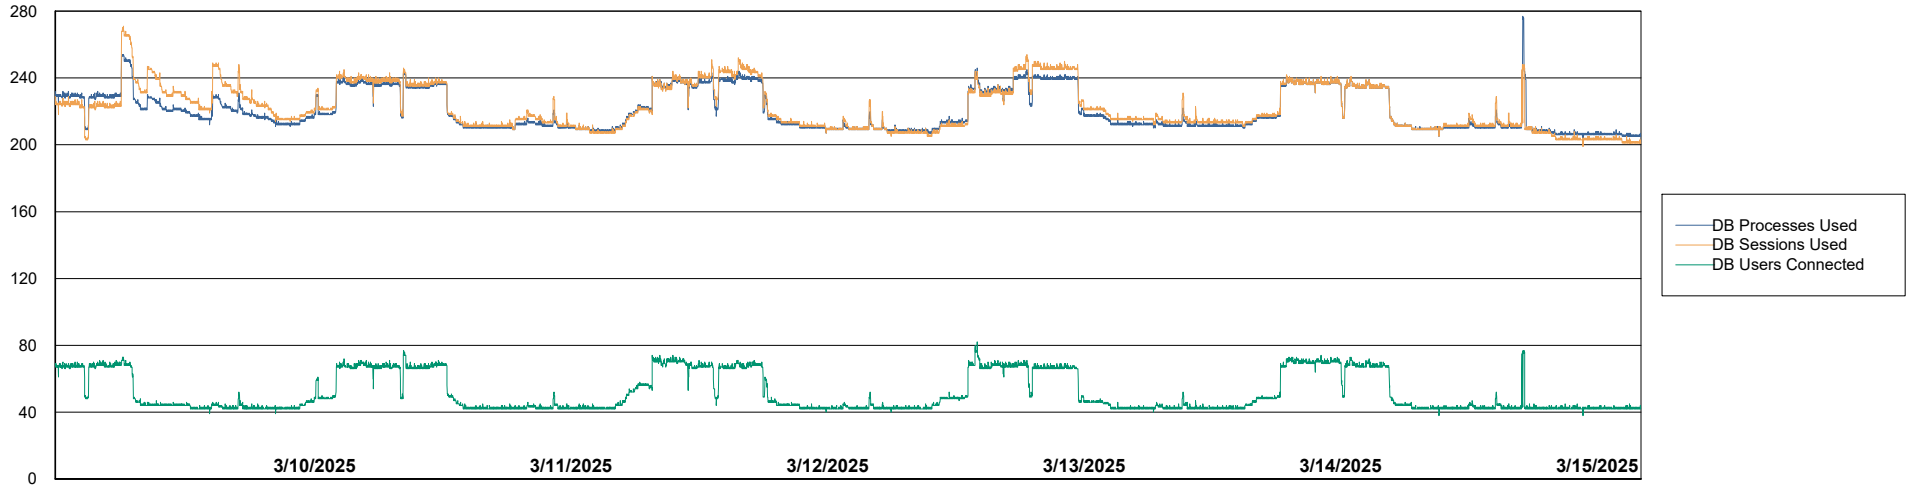

Database Performance CLO_PRD_CLO-ORA01_ABS1