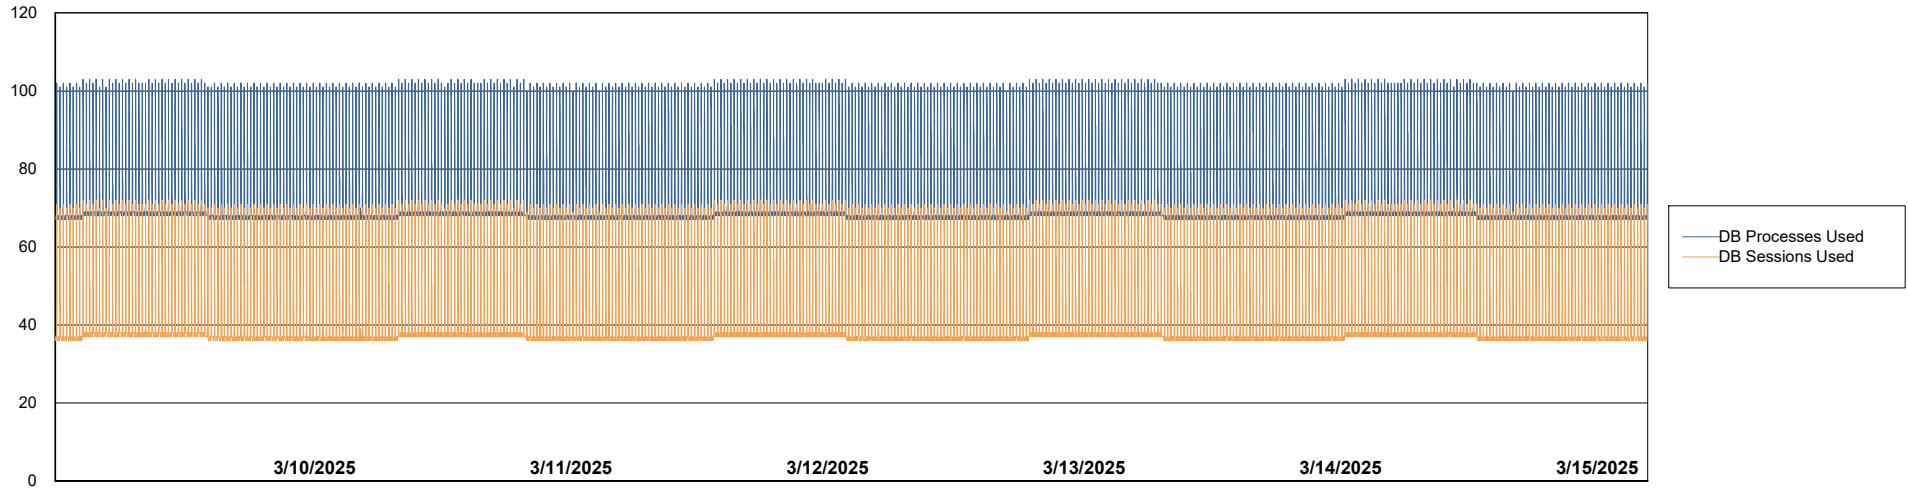

Database Performance CLO_PRD_CLO-ORA02_HSBABS1

DB Processes Max 1,000