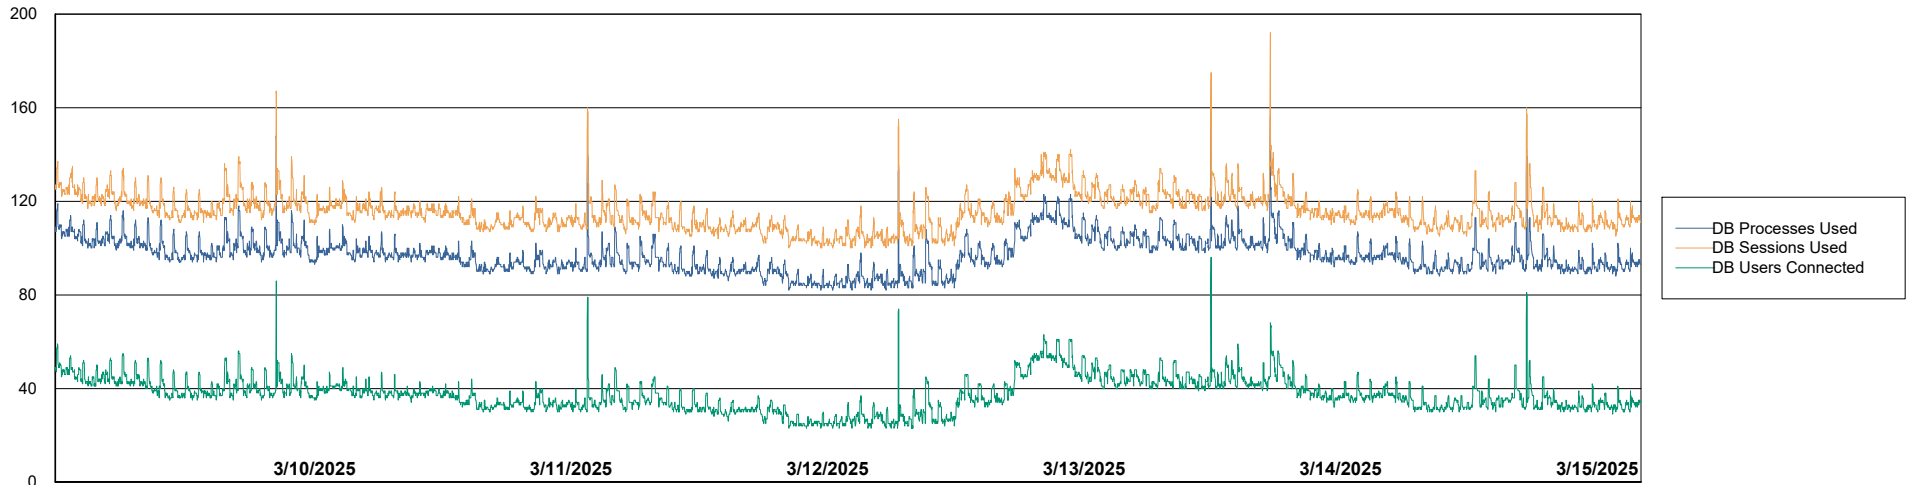

Weekly SLA Customer Report

Customer CLB OCI AMS Production
Database ID 196

Database Performance CLB-BI2-AMS_ABS1_DB_FL

Weekly SLA Customer Report

Customer: CLB OCI AMS Production
Database ID: 196

Database Performance: CLB-BI-AMS_ABS1_DB