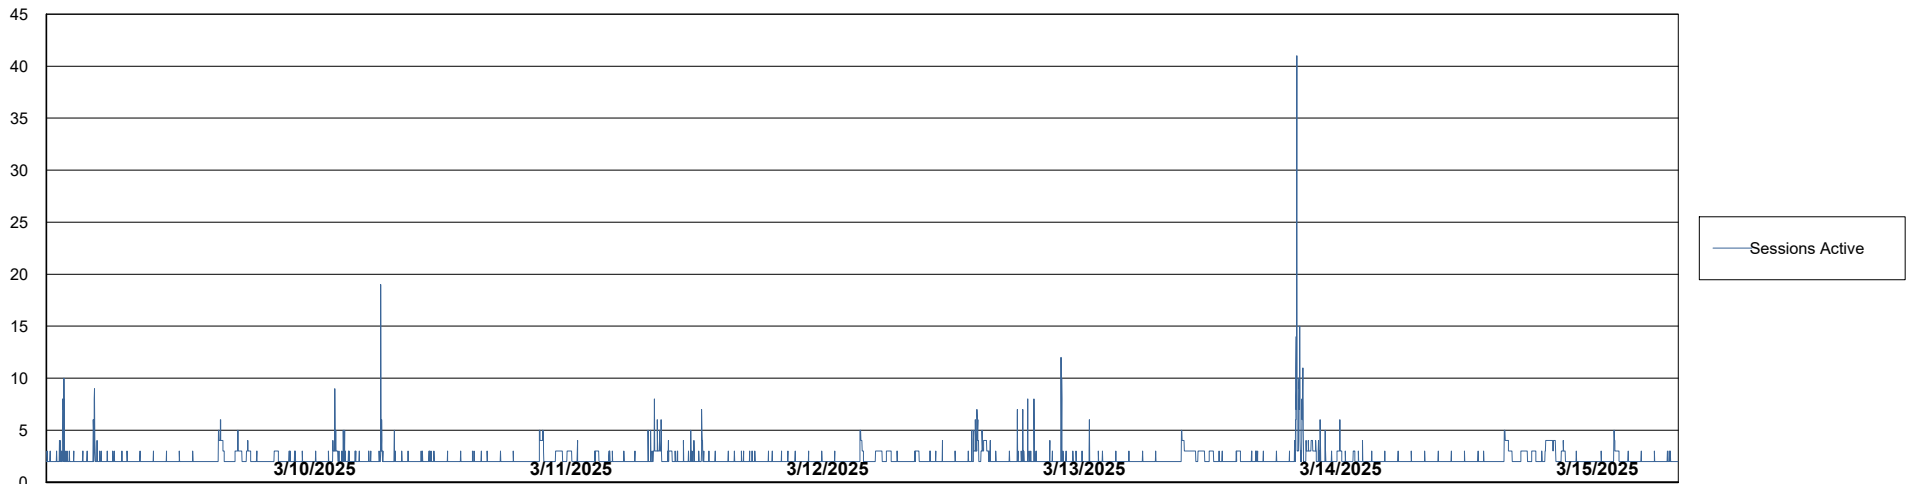

Weekly SLA Customer Report

Customer CLB OCI AMS Production
Database ID 196

Database Performance CLB-BI2-AMS_ABS1_DB_FL

Weekly SLA Customer Report

Customer: CLB OCI AMS Production
Database ID: 196

Database Performance: CLB-BI-AMS_ABS1_DB