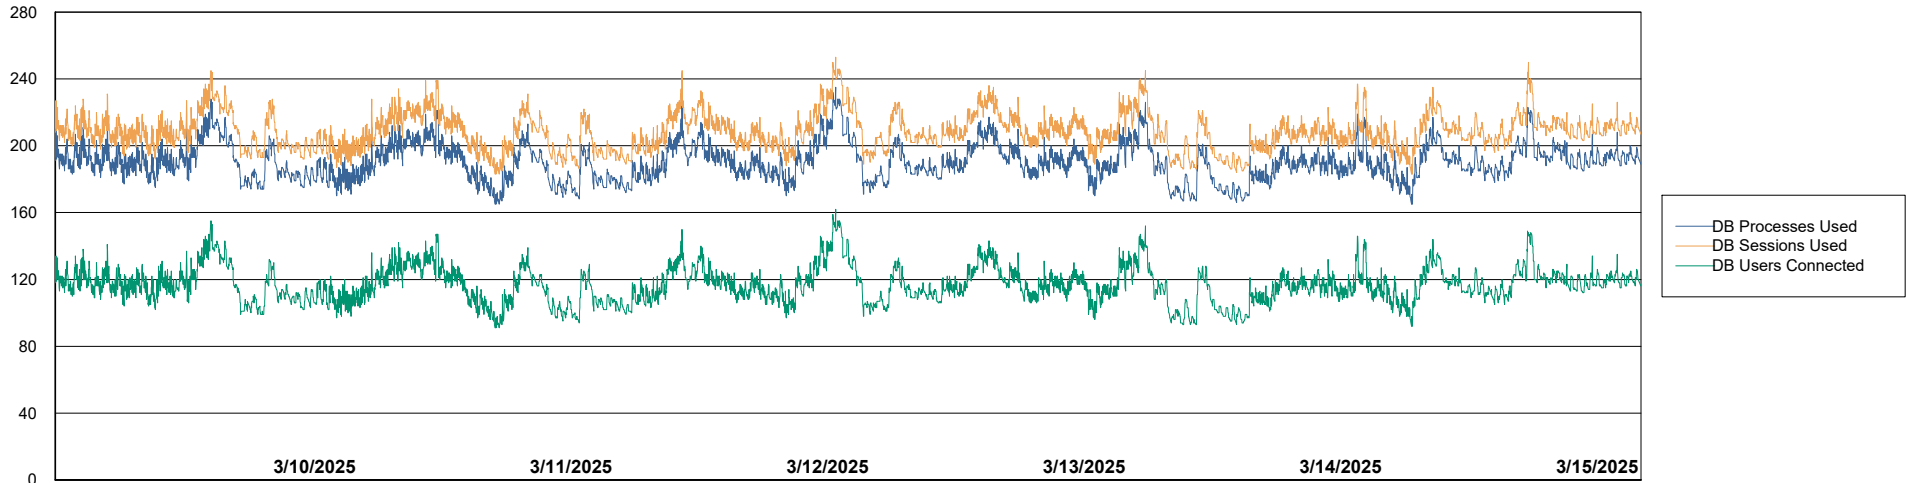

Database Performance: CLB-DBS1-AMS_PROD_ABS1