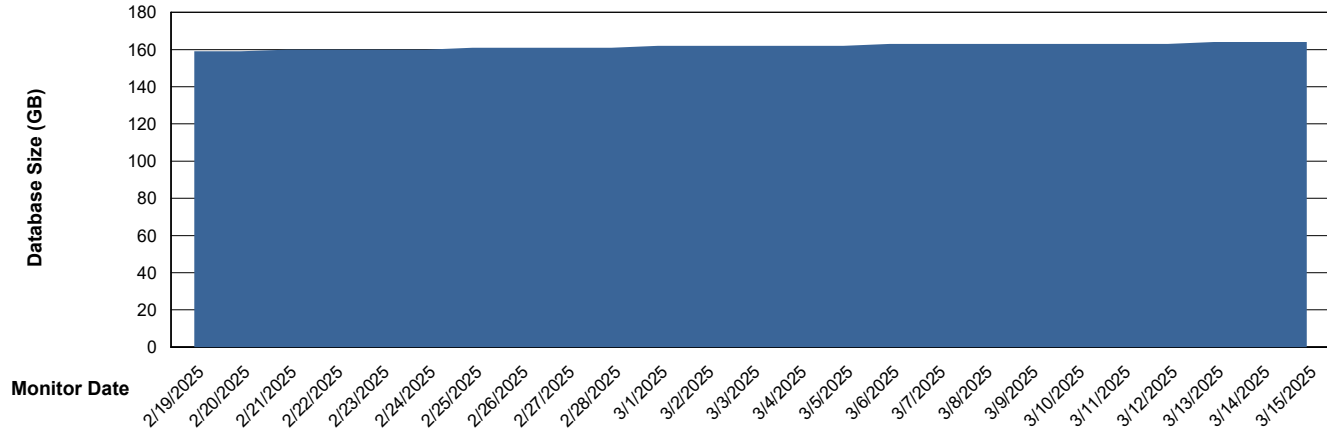

DB Processes Max 0
DB Processes Max 1,000
DB Processes Max 4

Weekly SLA Customer Report

Customer CLB OCI AMS Production
Database ID 196

DATABASE SIZE CLB-BI2-AMS_ABS1_DB_FL

Database growth over last month

DATABASE SIZE CLB-BI-AMS_ABS1_DB

Database growth over last month

Weekly SLA Customer Report

Customer CLB OCI AMS Production
Database ID 196

DATABASE SIZE CLB-DBS1-AMS_PROD_ABS1

Database growth over last month