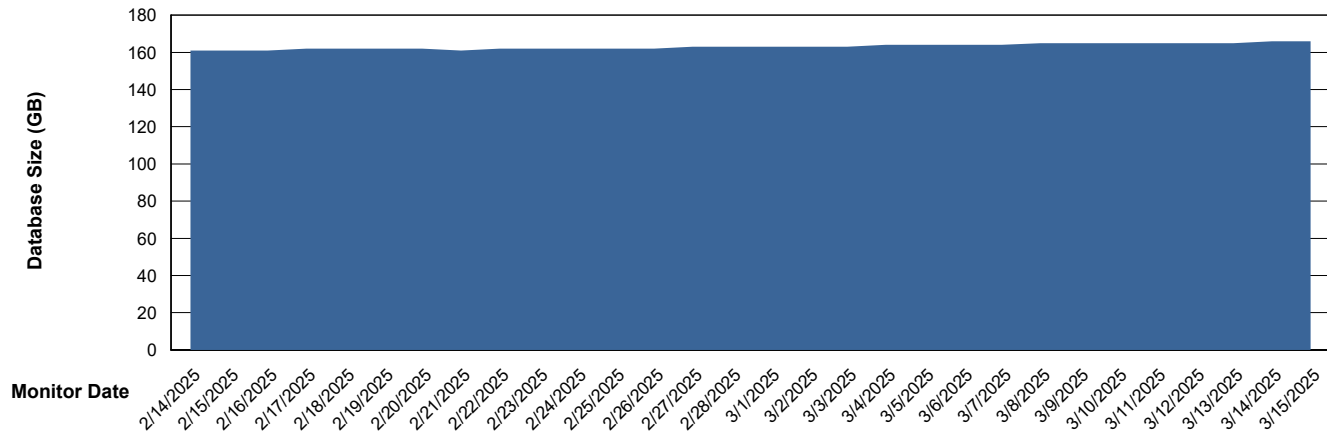

DATABASE SIZE   CLB-BI-AMS_ABS1_DB

Database growth over last month