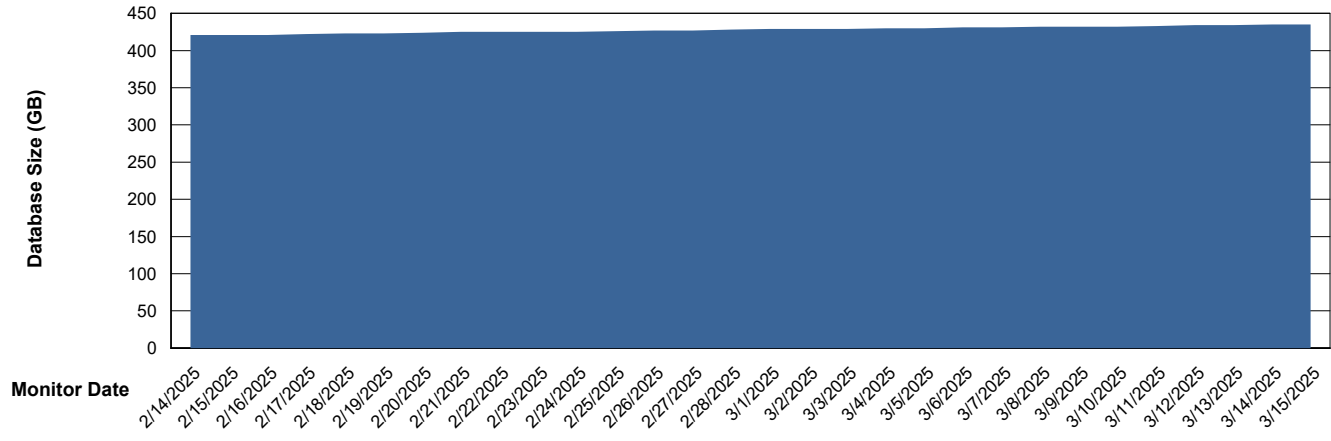

DATABASE SIZE CLB-BI-AMS_ABS1_DB

Database growth over last month

Weekly SLA Customer Report

Customer CLB OCI AMS Production
Database ID 196

DATABASE SIZE CLB-DBS1-AMS_PROD_ABS1

Database growth over last month