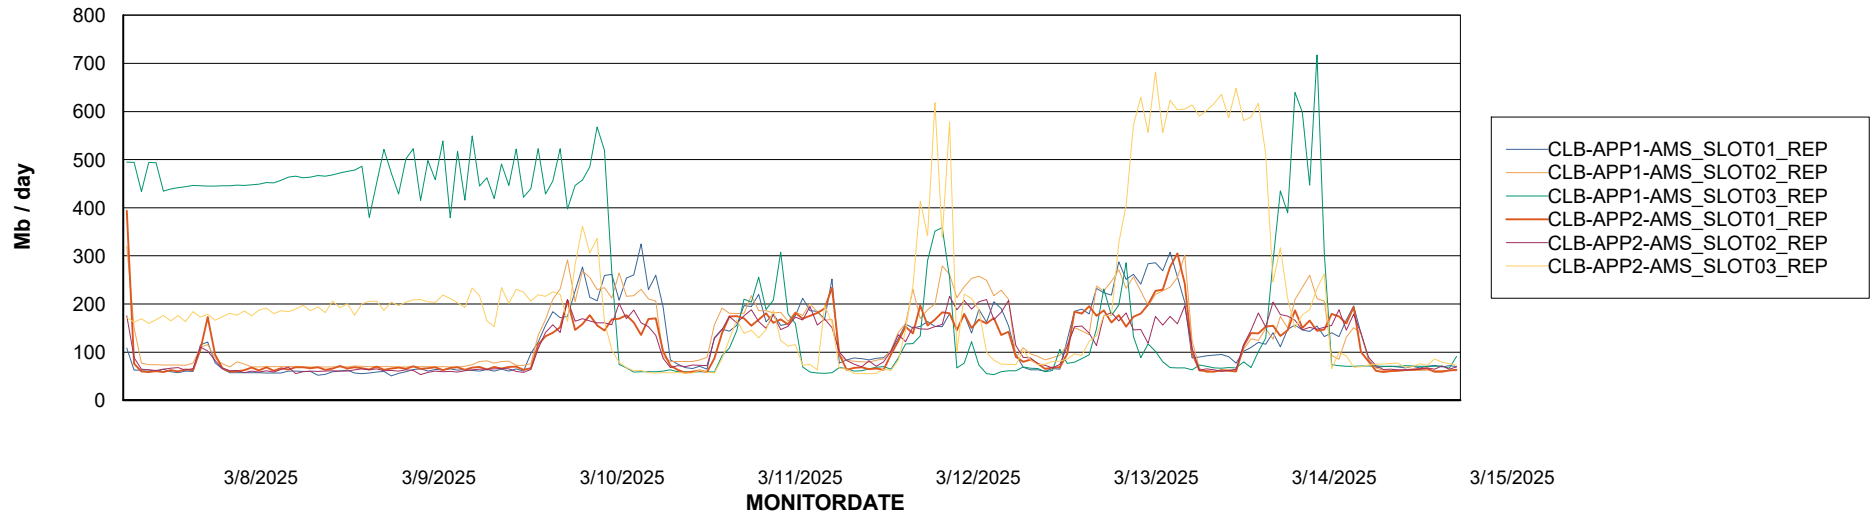

ABSSolute Application ReportServer Services

Avg memory used per ReportServer Service