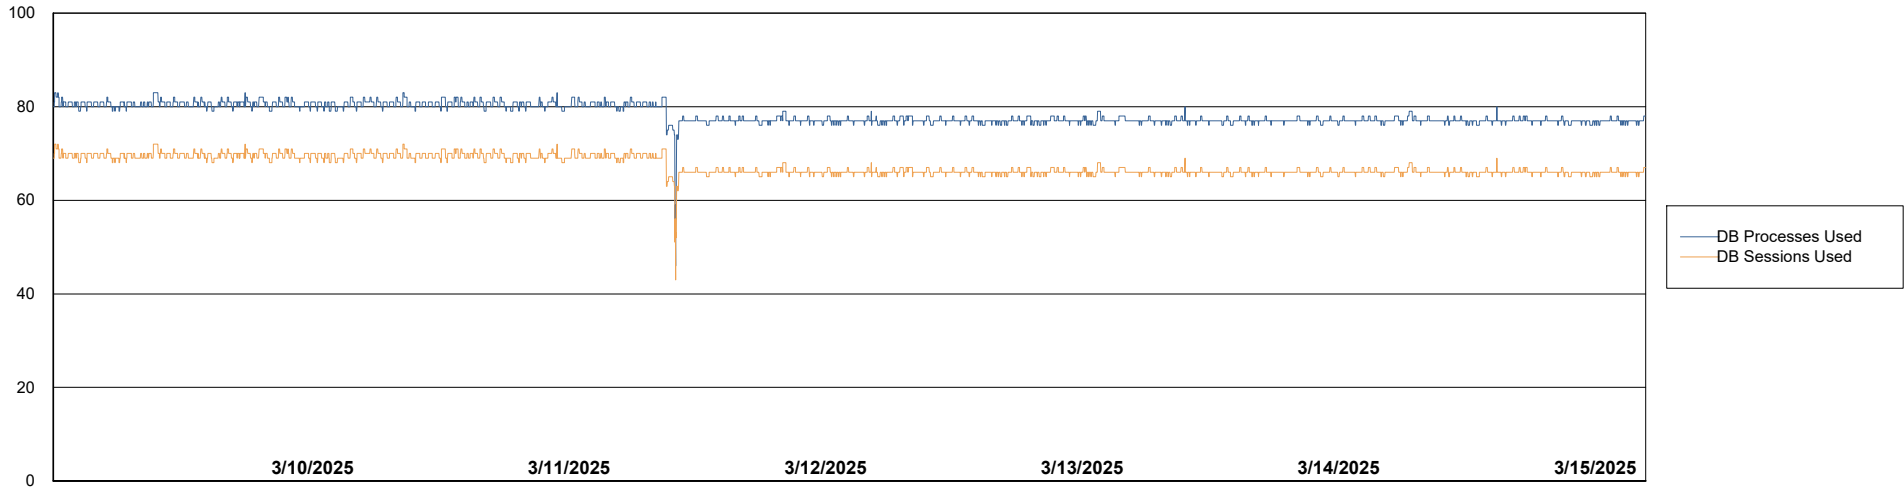

Database Performance   CLB-DBS2-AMS_PROD_HSBABS1

DB Processes Max   0
DB Processes Max   1,000
DB Processes Max   4