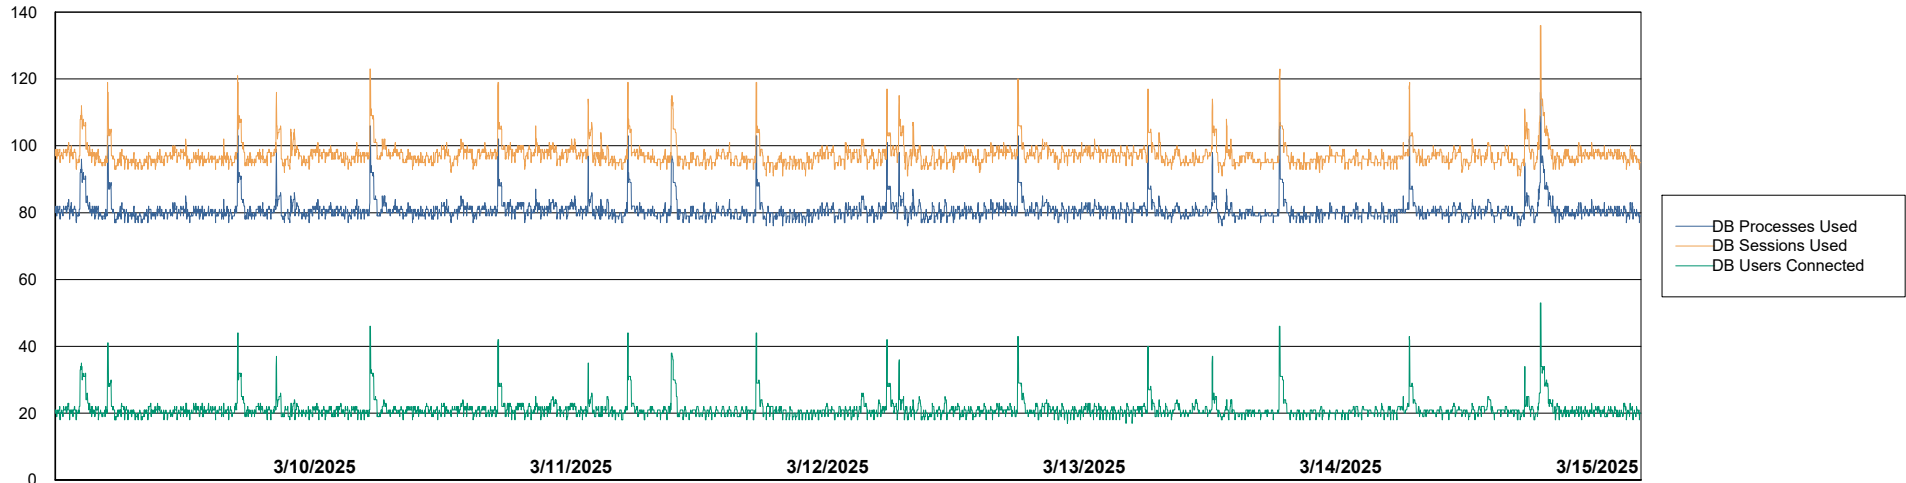

Database Performance CLB-BI2-AMS_ABS1_DB_FL