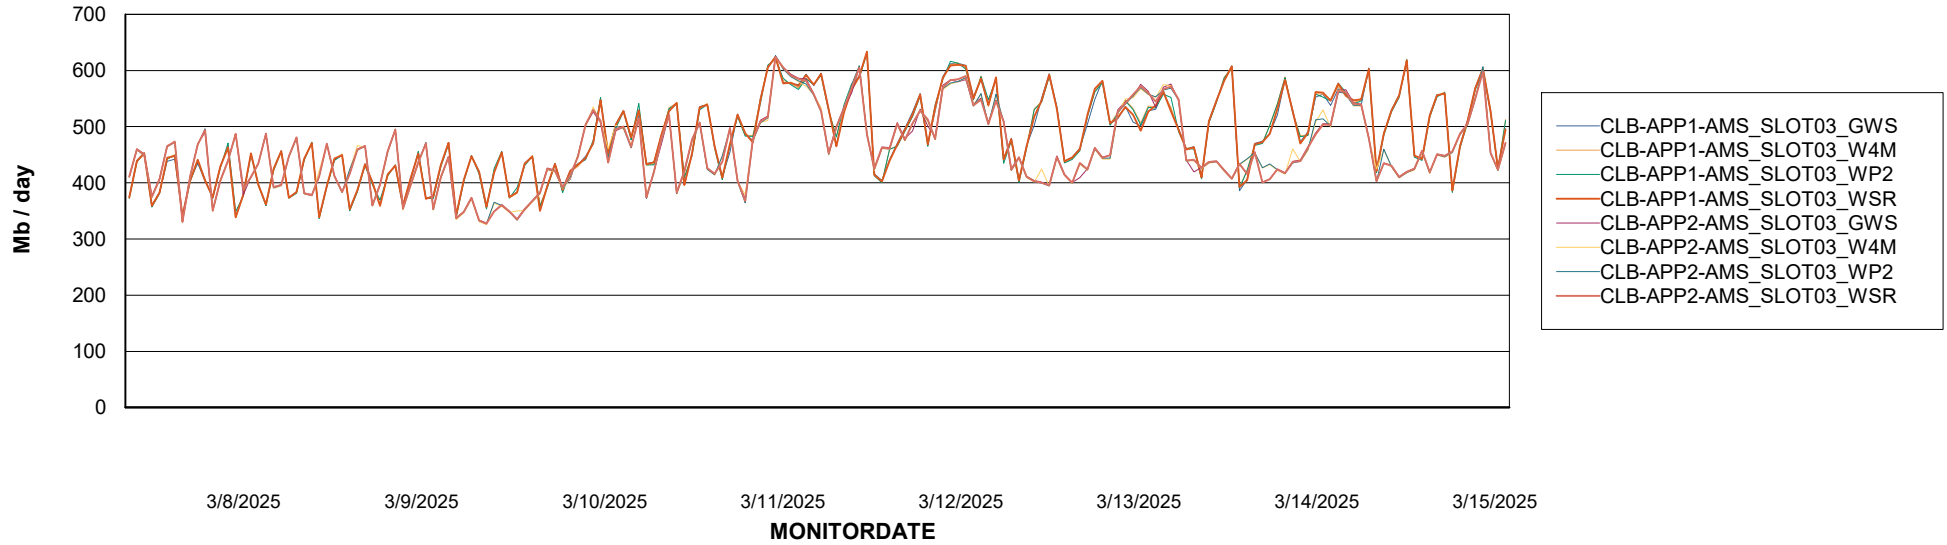

Avg memory used per ReportServer Service

Weekly SLA Customer Report

Customer CLB OCI AMS Production
Database ID 196

ABSSolute Web Component Services

Avg memory used per ABS Web component

Weekly SLA Customer Report