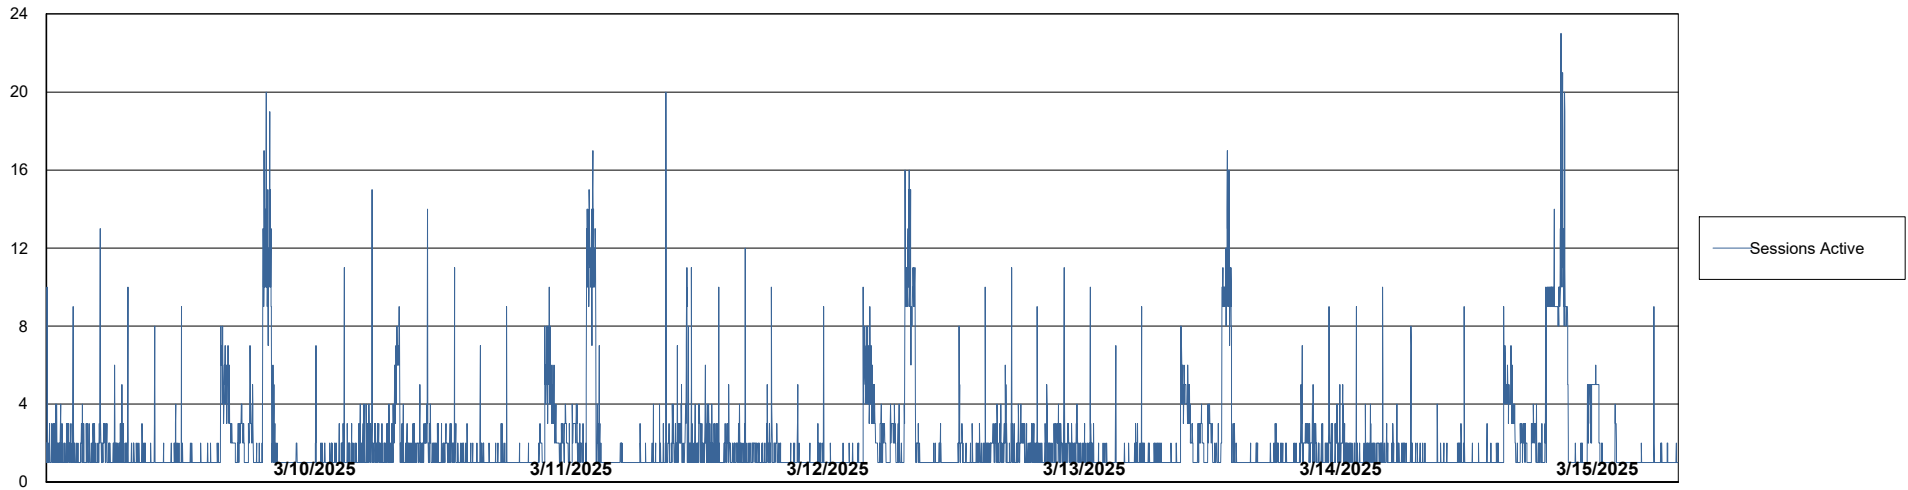

Database Performance: CLB-DBS1-AMS_PROD_ABS1