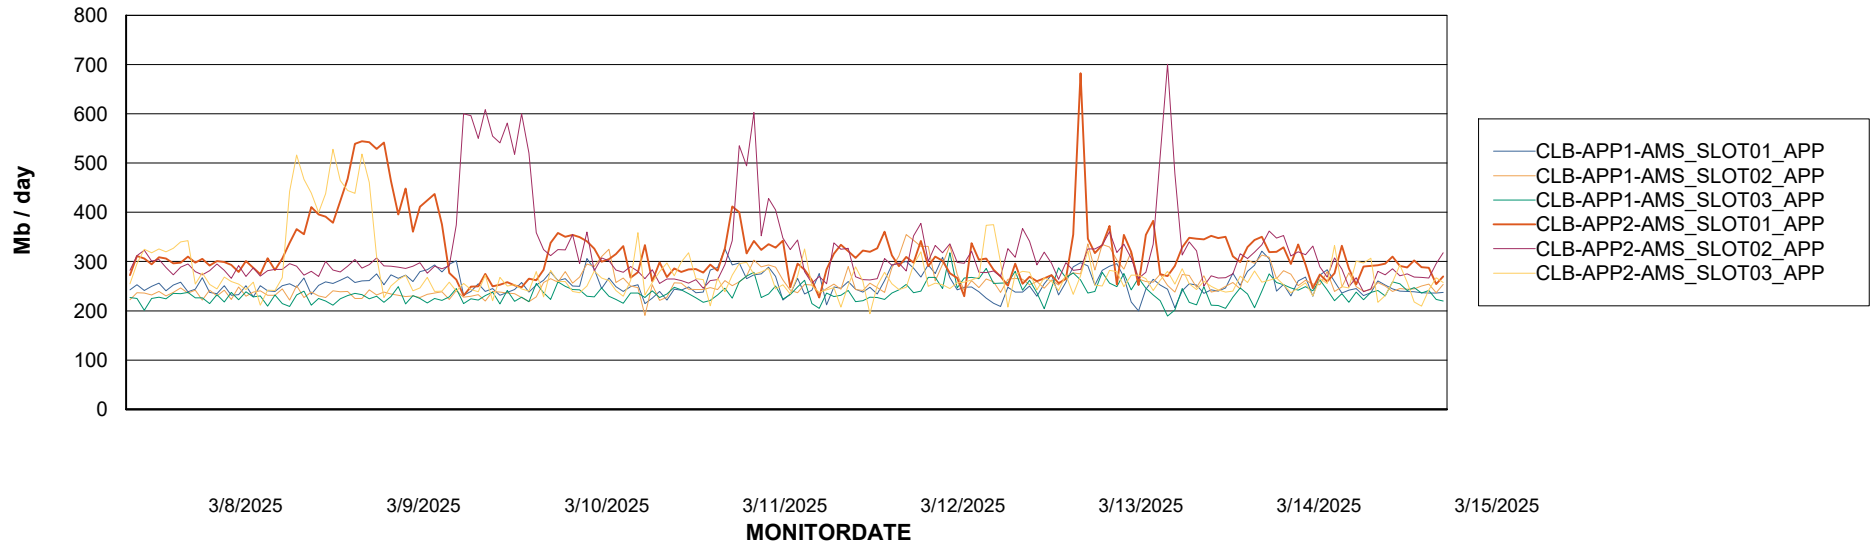

ABSSolute Application Server Services

Avg memory used per ABS Server Service