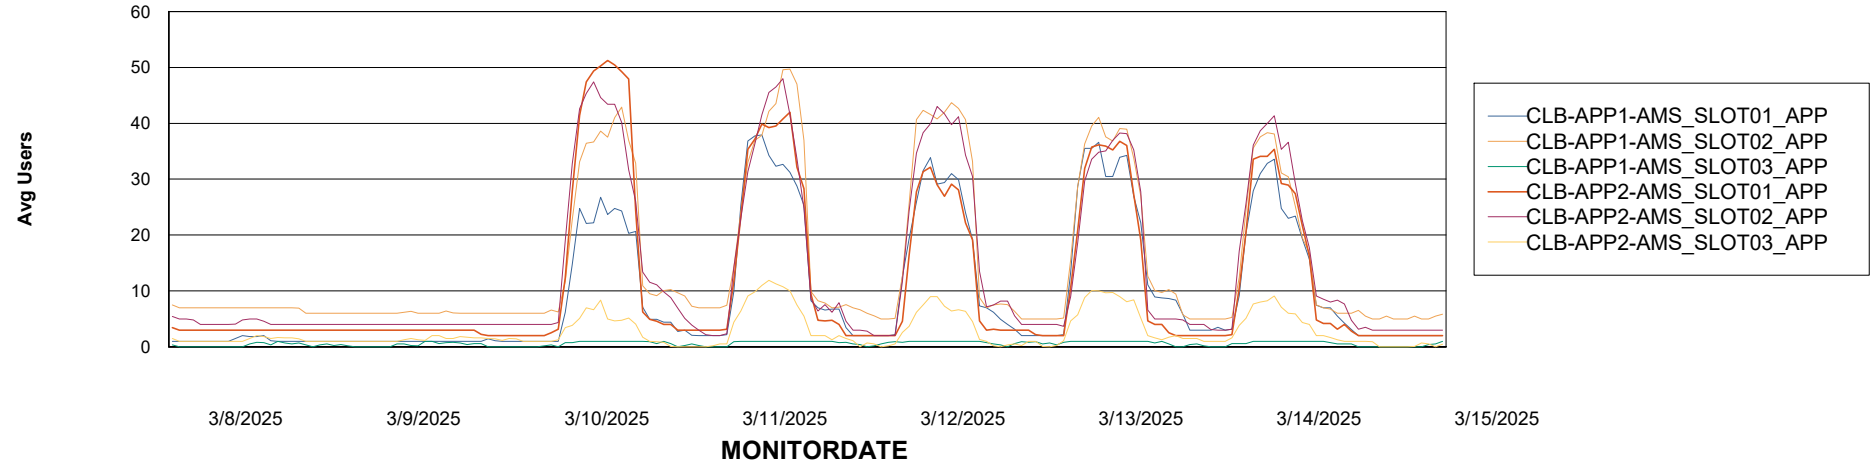

Avg users per day per ABS server