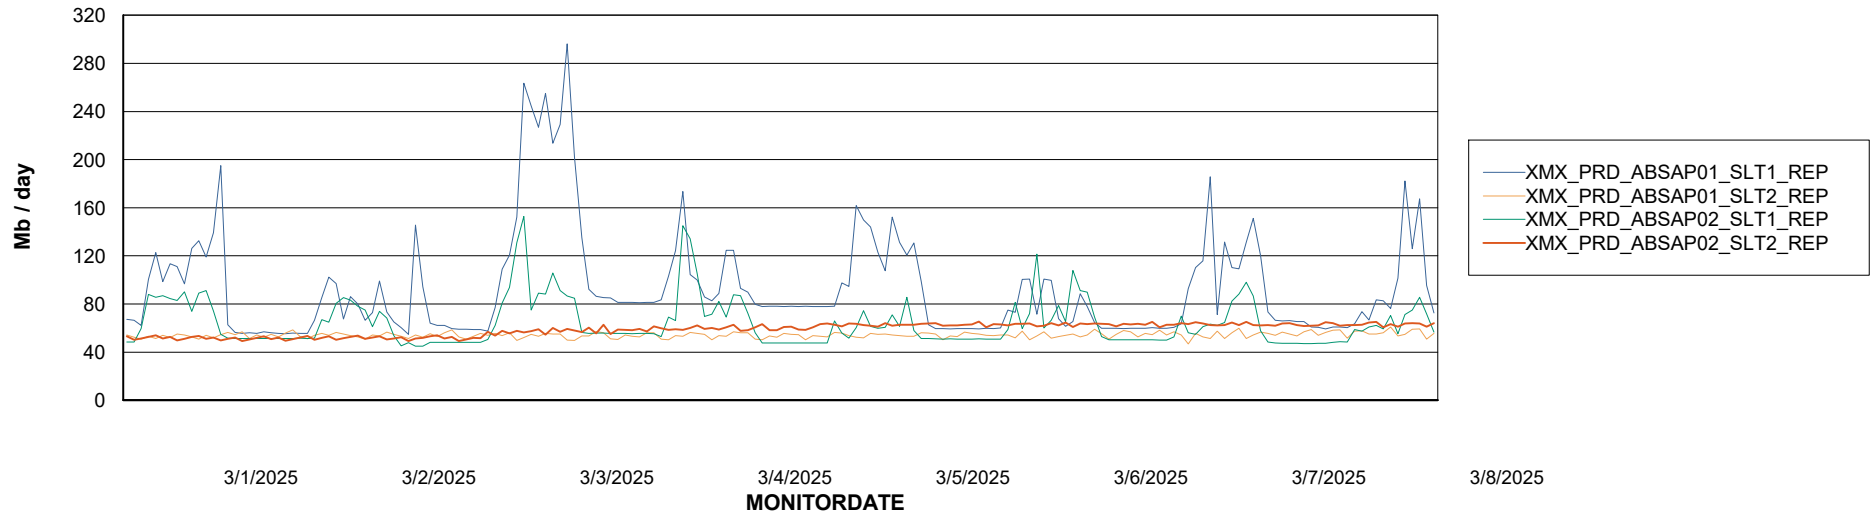

ABSSolute Application ReportServer Services

Avg memory used per ReportServer Service