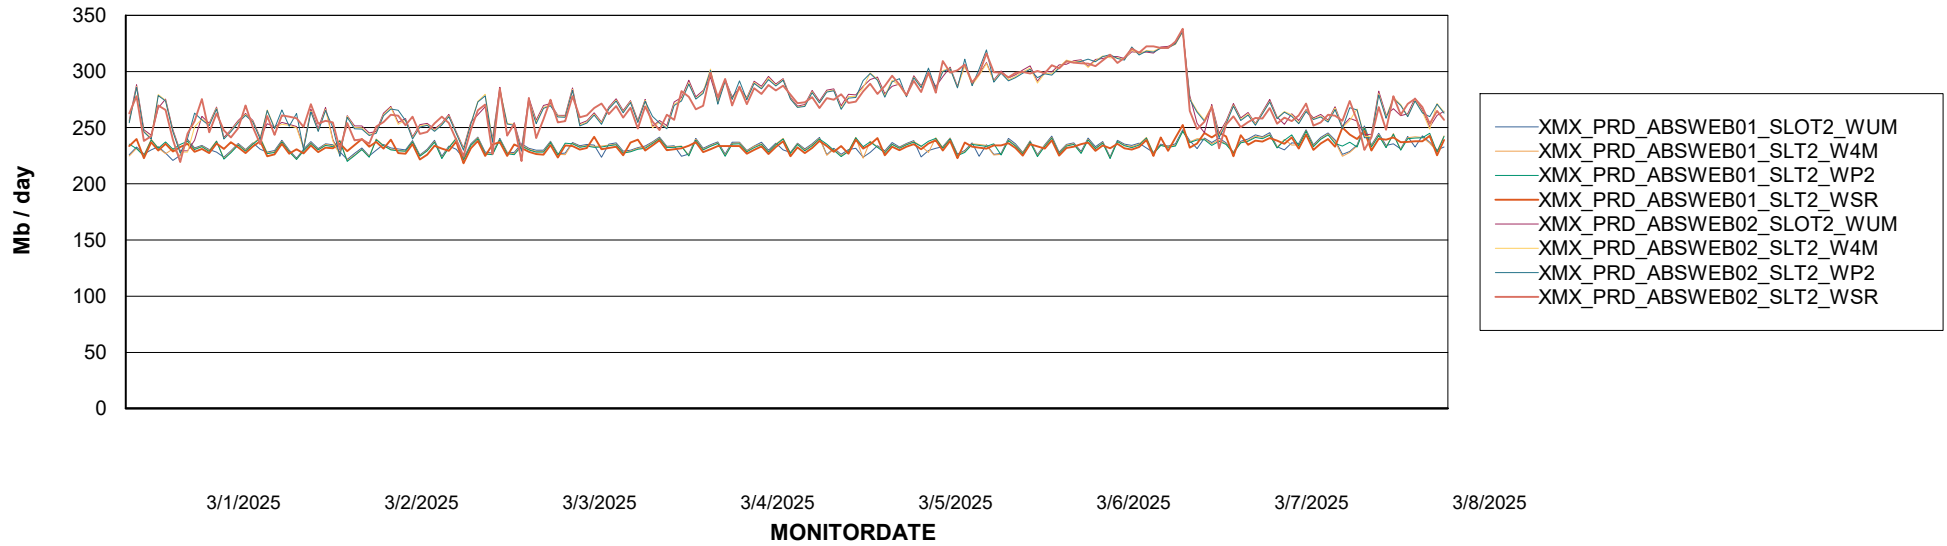

ABSSolute Web Component Services

Avg memory used per ABS Web component