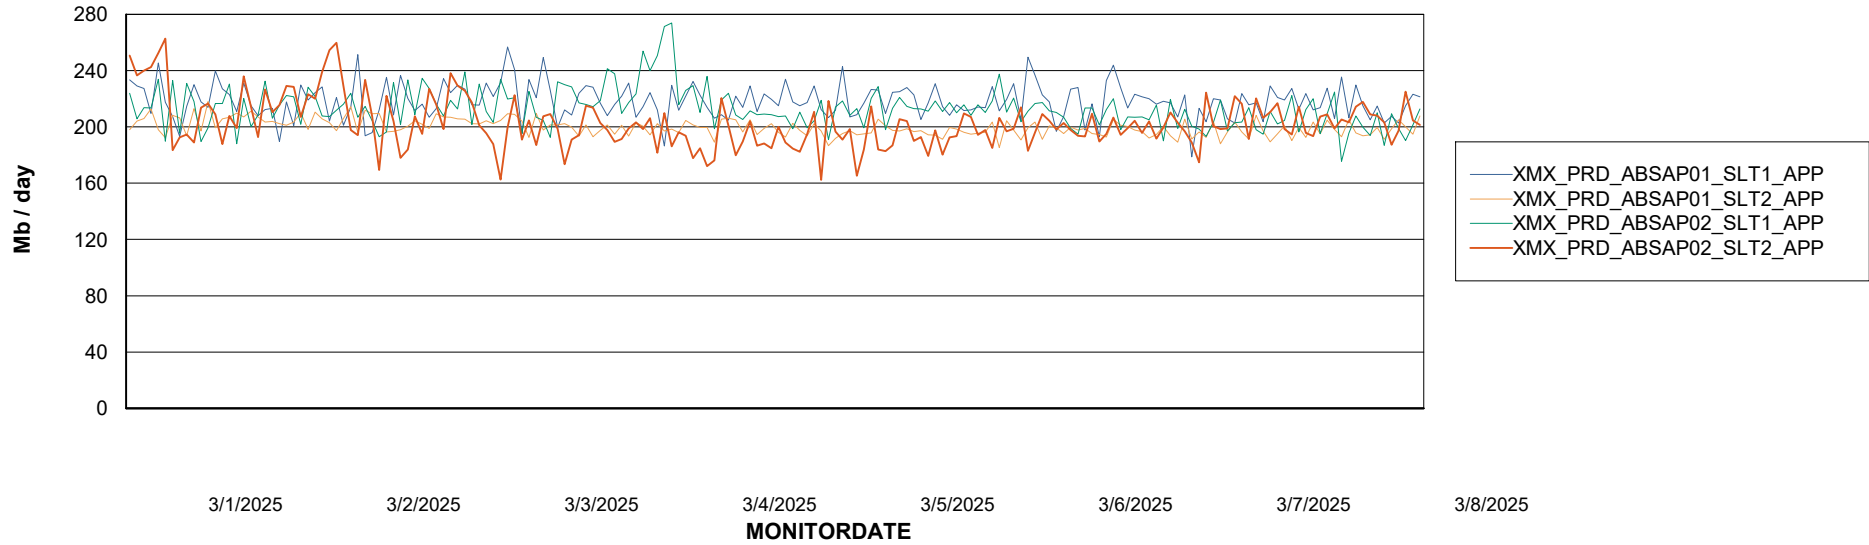

ABSSolute Application Server Services

Avg memory used per ABS Server Service