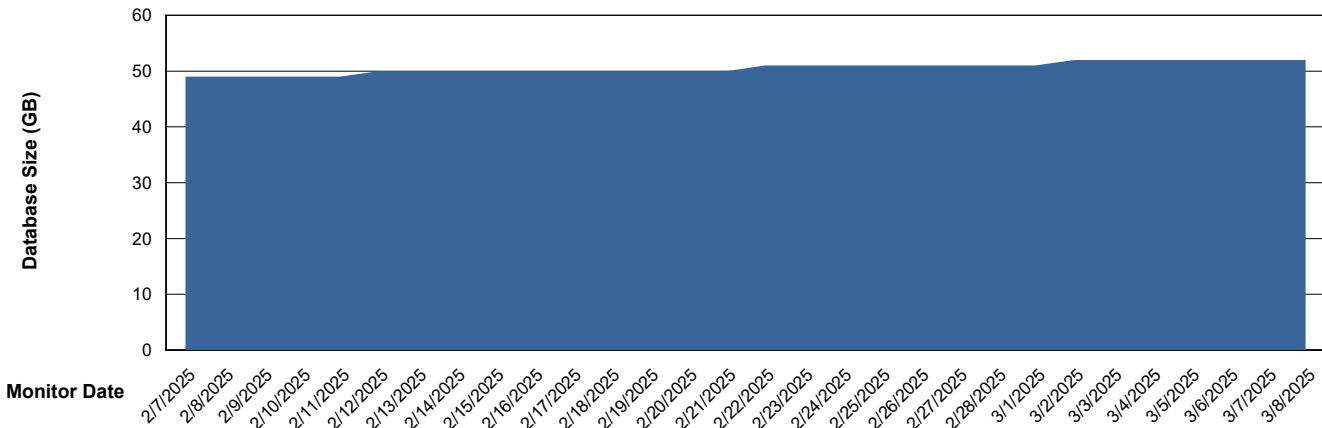

# Weekly SLA Customer Report

Customer XMX Production (24/7)  
Database ID 146

Database Performance XMX\_PROD\_ABSDB02\_SBDB\_HSBABS1

DB Processes Max 4  
DB Processes Max 0  
DB Processes Max 1,000

# Weekly SLA Customer Report

Customer XMX Production (24/7)  
 Database ID 146

DATABASE SIZE XMX\_PROD\_ABSDB01\_PRDB\_ABS1

Database growth over last month

Database Tablespace XMX\_PROD\_ABSDB01\_PRDB\_ABS1