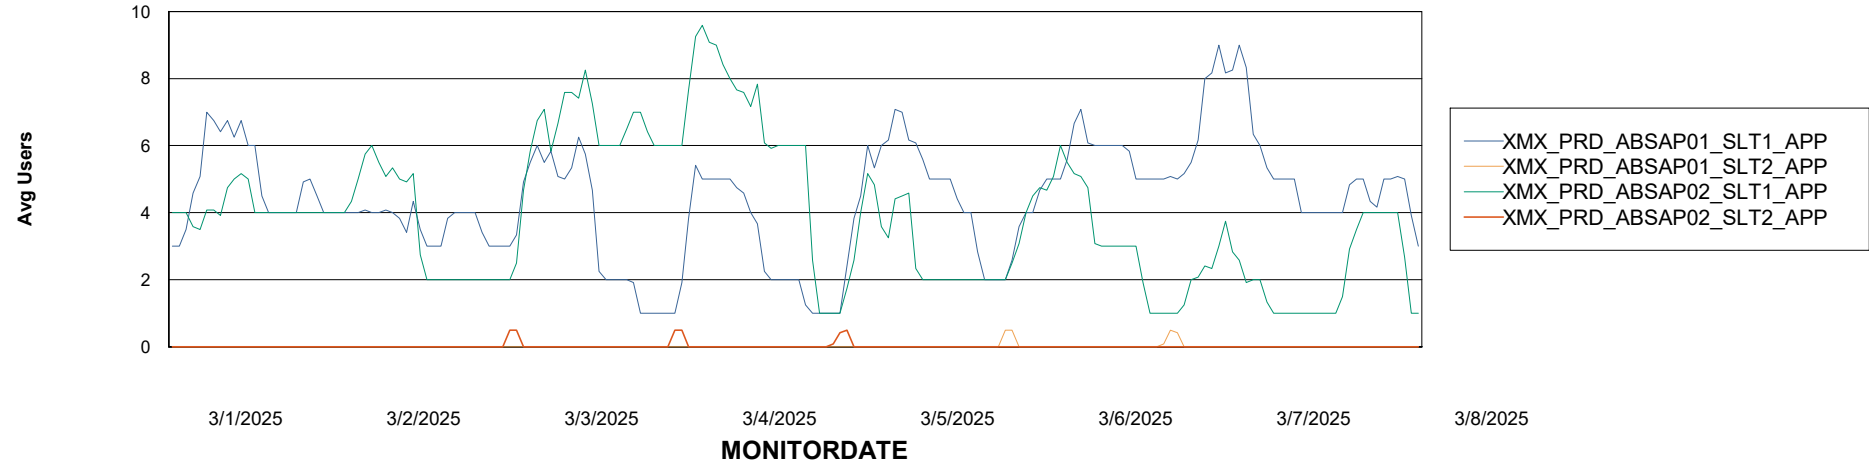

Avg users per day per ABS server