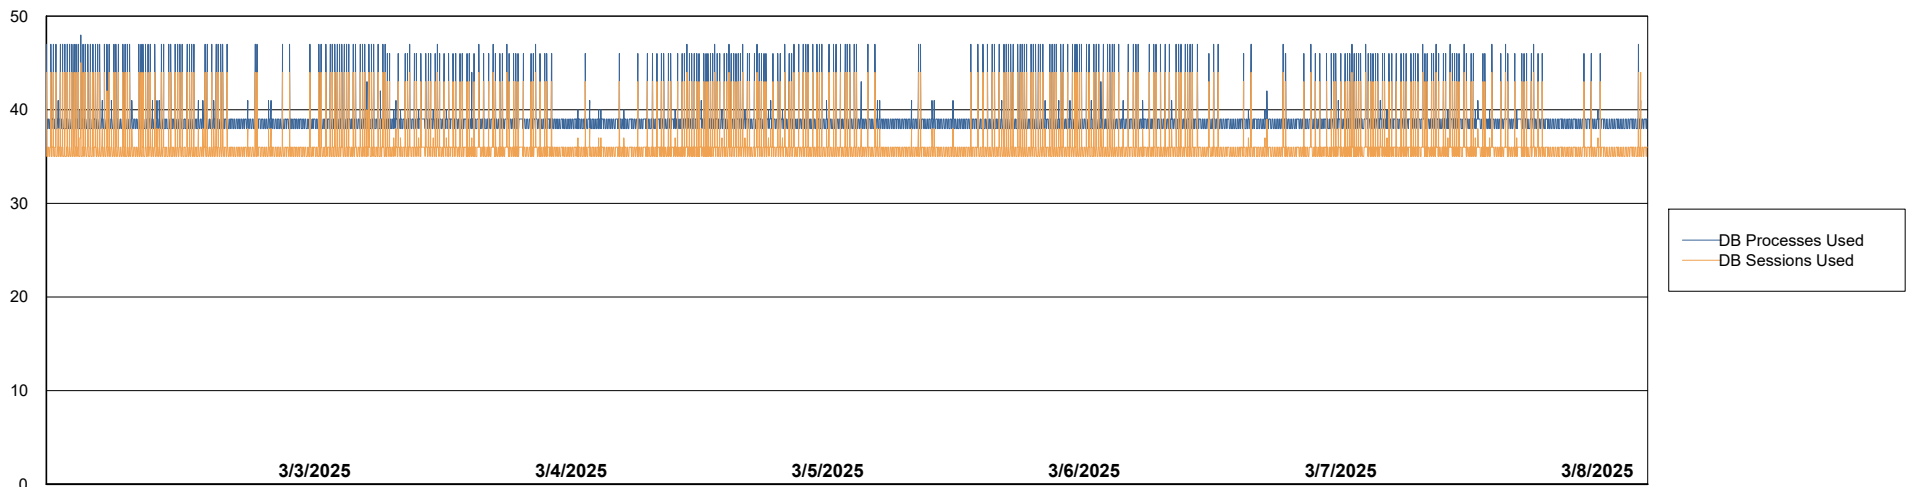

Weekly SLA Customer Report

Customer VOS_Production
Database ID 143

Database Performance VOS_PRD_ABSORA1-2022_ABS1

Weekly SLA Customer Report

Customer VOS_Production
Database ID 143

Database Performance VOS_PRD_ABSORA2-2022_HSBABS1