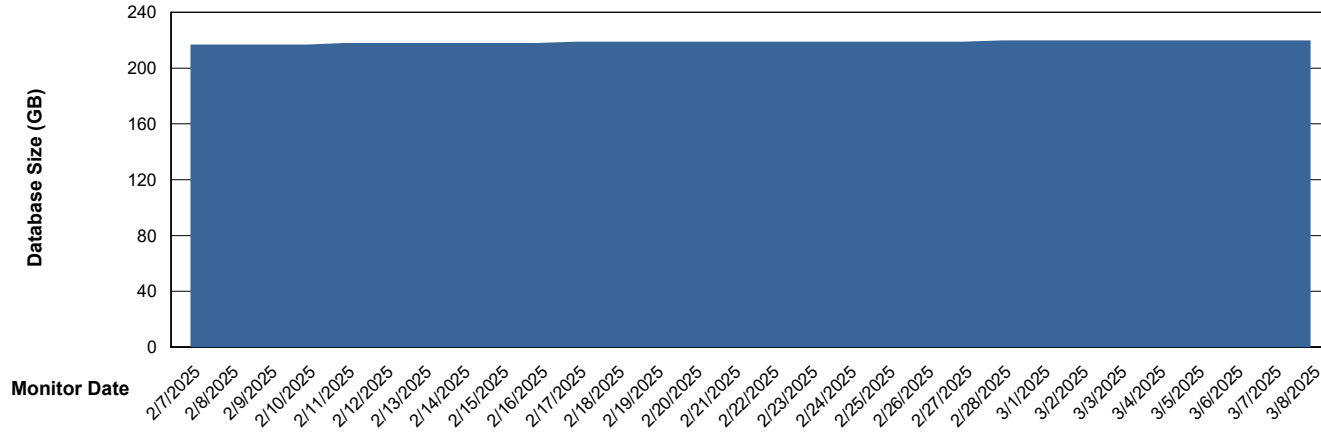

DATABASE SIZE VOS_PRD_ABSBI-2018_ABS1

Database growth over last month