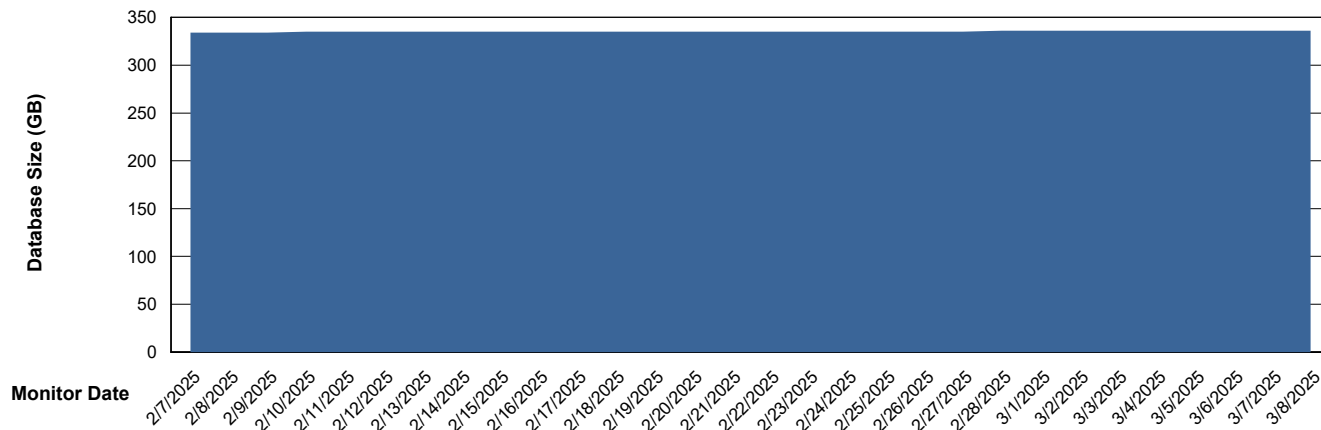

Database growth over last month