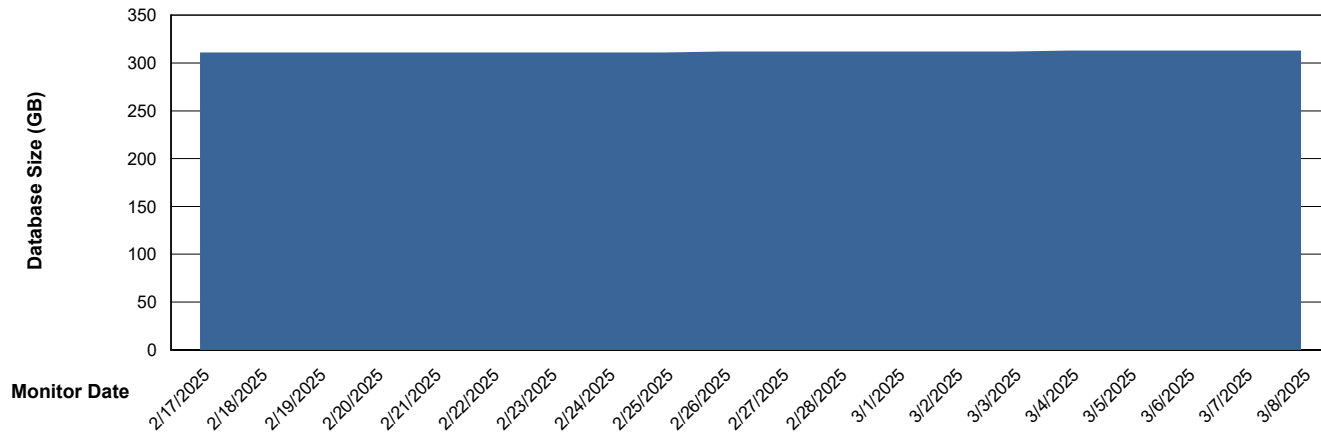

Weekly SLA Customer Report

Customer VOS_Production
Database ID 143

DATABASE SIZE VOS_PRD_ABSBI-2018_ABS1

Database growth over last month

DATABASE SIZE VOS_PRD_ABSBI-2025_ABS1

Database growth over last month