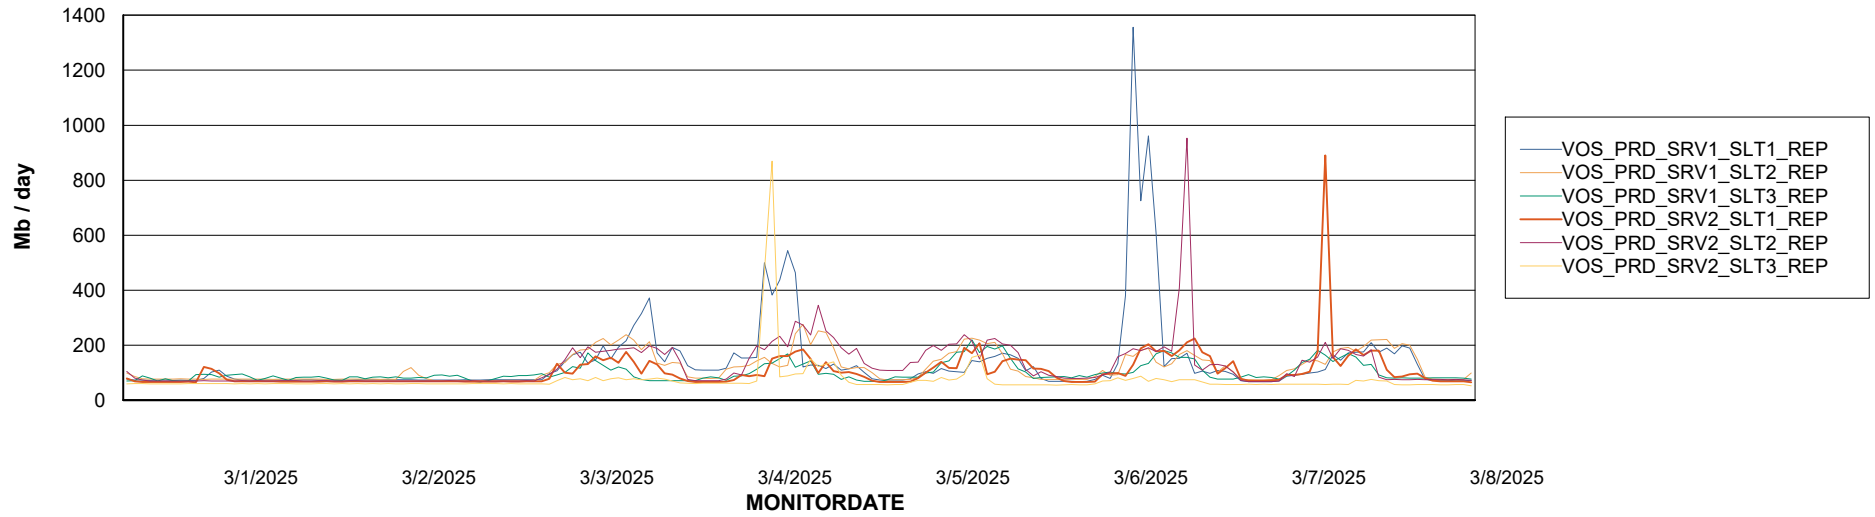

Avg memory used per ABS Server Service

Avg users per day per ABS server

Weekly SLA Customer Report

Customer VOS_Production
Database ID 143

ABSSolute Application ReportServer Services

Avg memory used per ReportServer Service