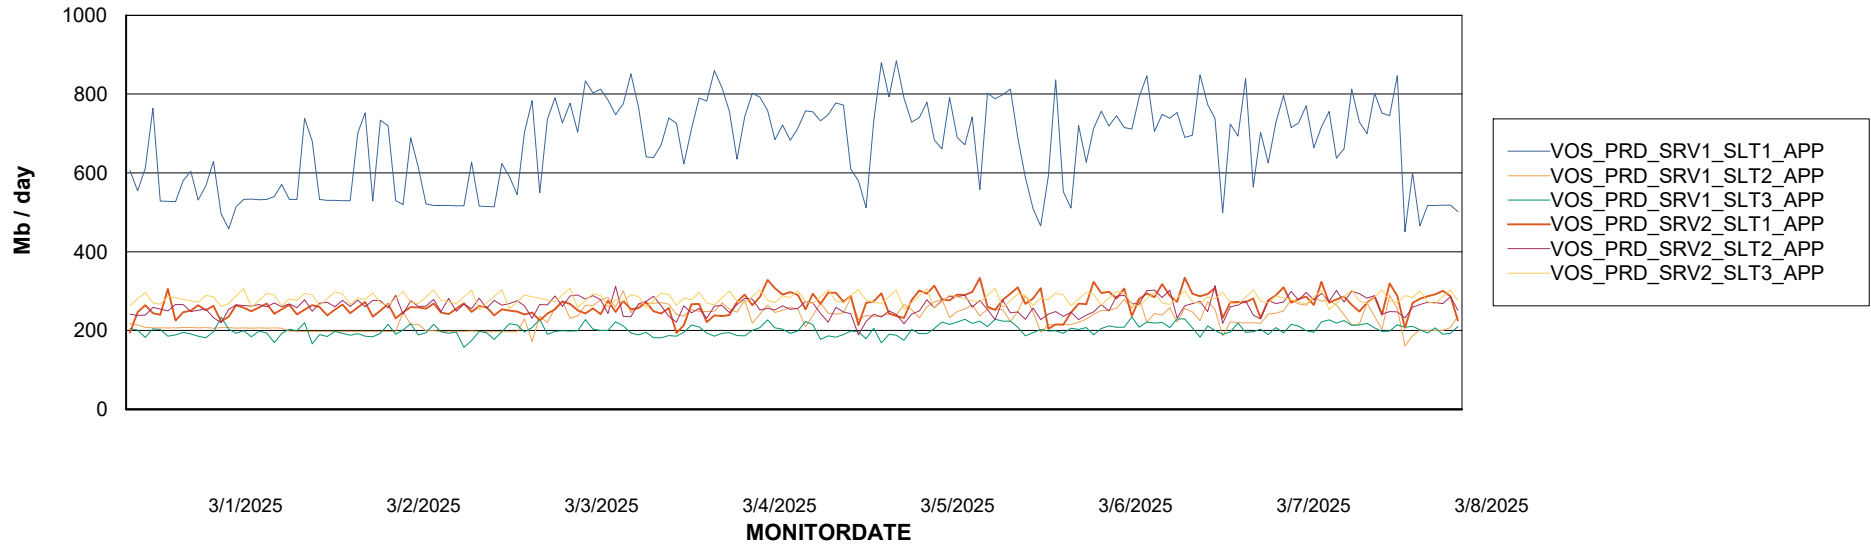

ABSSolute Application Server Services

Avg memory used per ABS Server Service