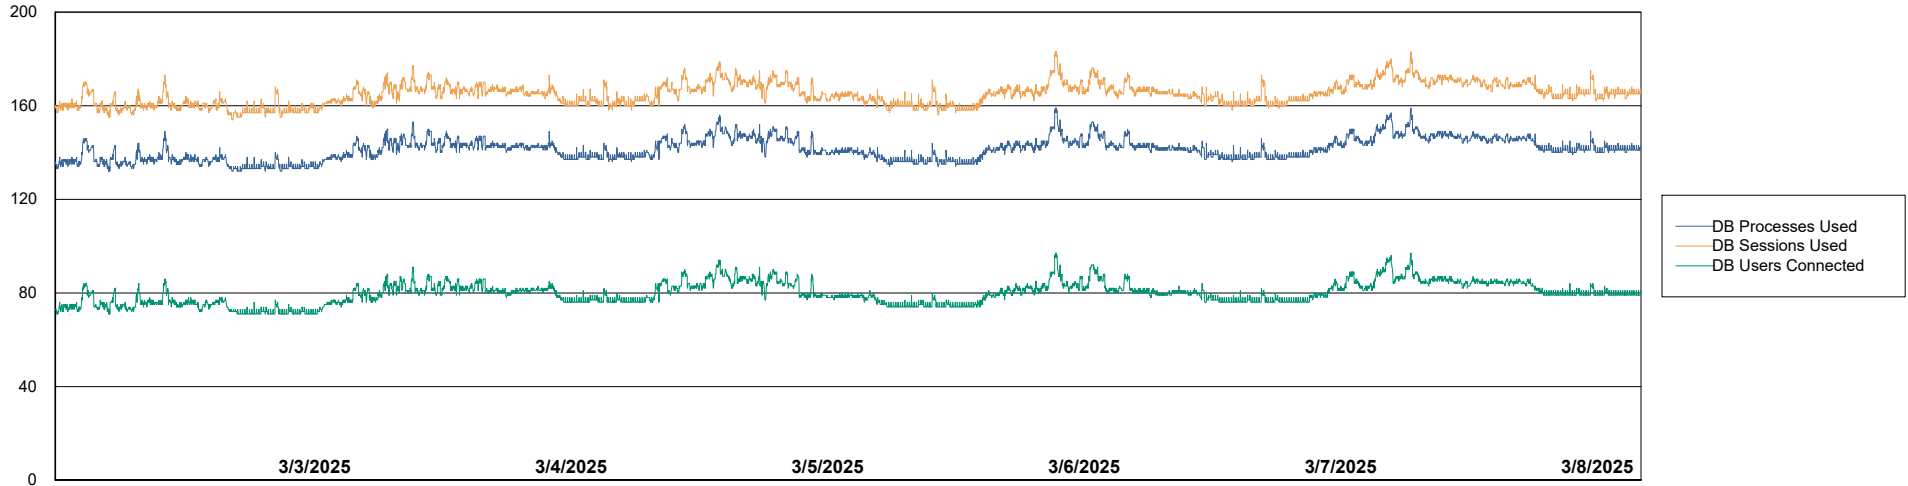

Database Performance VOS_PRD_ABSORA1-2022_ABS1