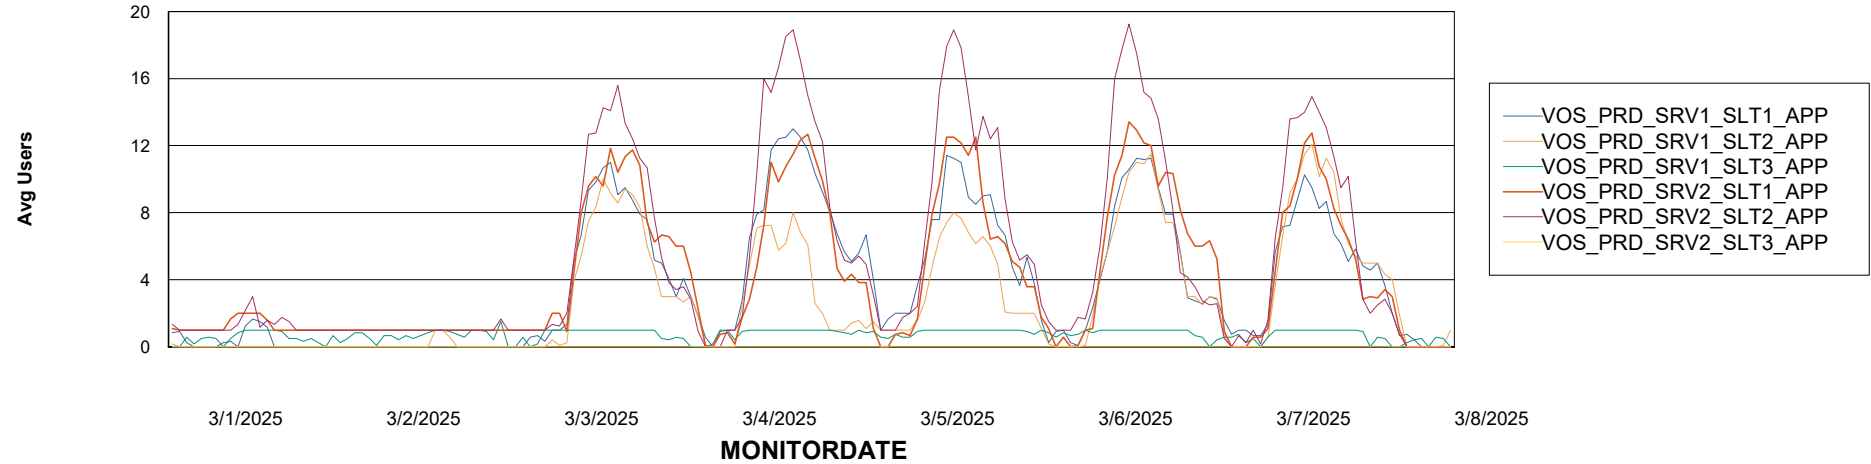

Avg users per day per ABS server