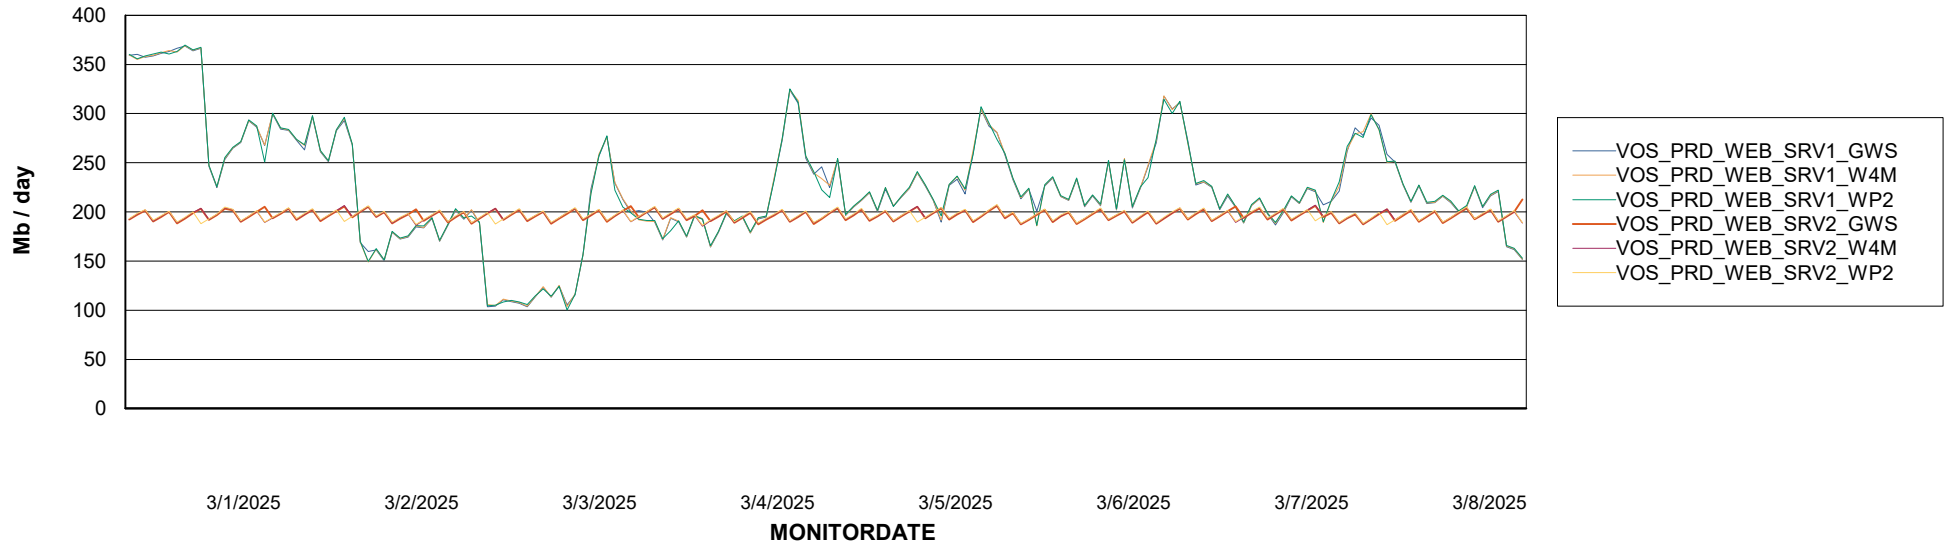

ABSSolute Web Component Services

Avg memory used per ABS Web component