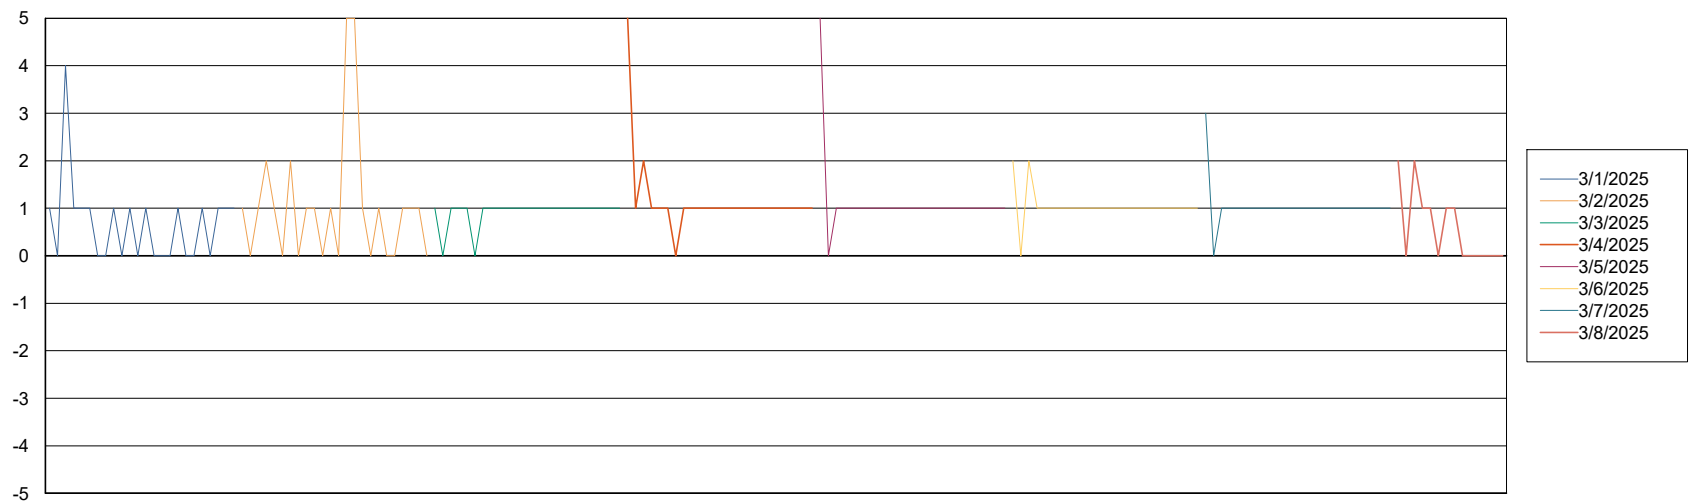

Standby Database Health VOS_Production

Recovery lag for last 7 days