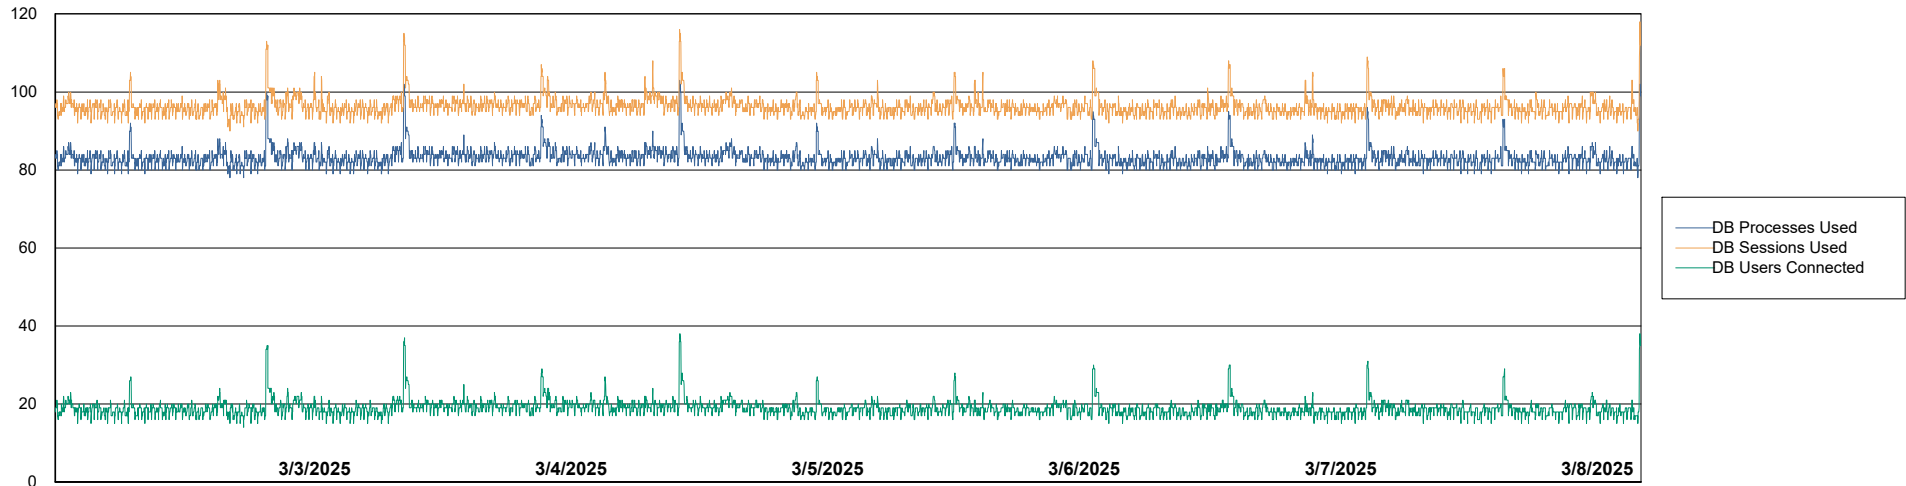

Weekly SLA Customer Report

Customer VOS_Production
Database ID 143

Database Performance VOS_PRD_ABSBI-2018_ABS1

Weekly SLA Customer Report

Customer VOS_Production
Database ID 143

Database Performance VOS_PRD_ABSBI-2025_ABS1