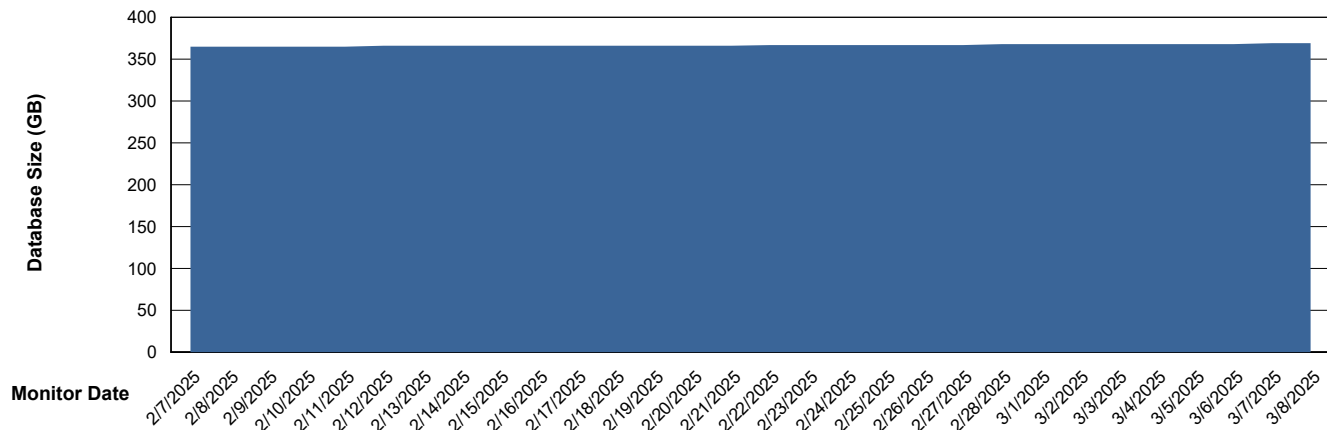

DATABASE SIZE STK_PRD_ABSDBORACLE01_ABS1

Database growth over last month