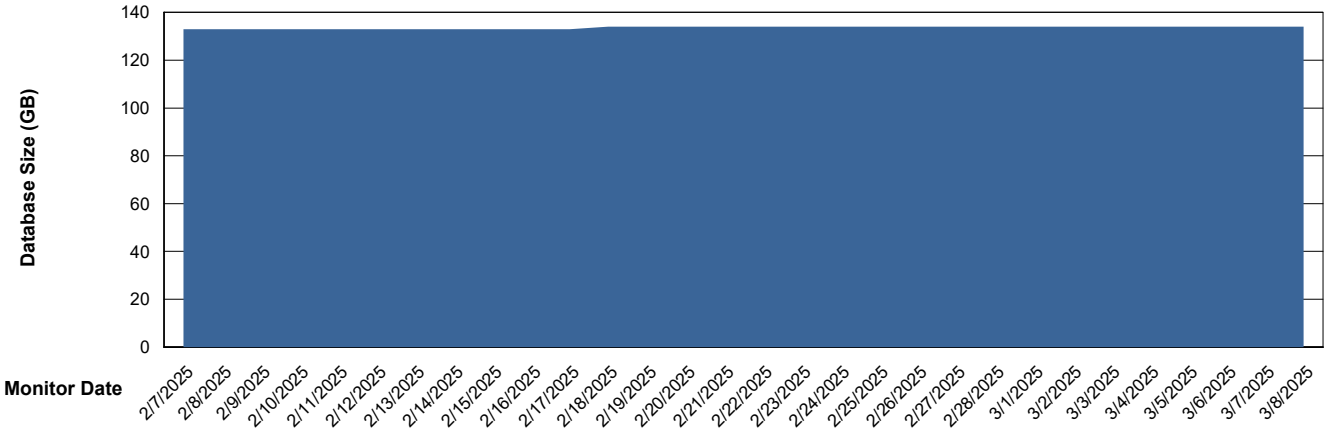

DATABASE SIZE RSS_PRD_SV1364_PRD_ABS1

Database growth over last month