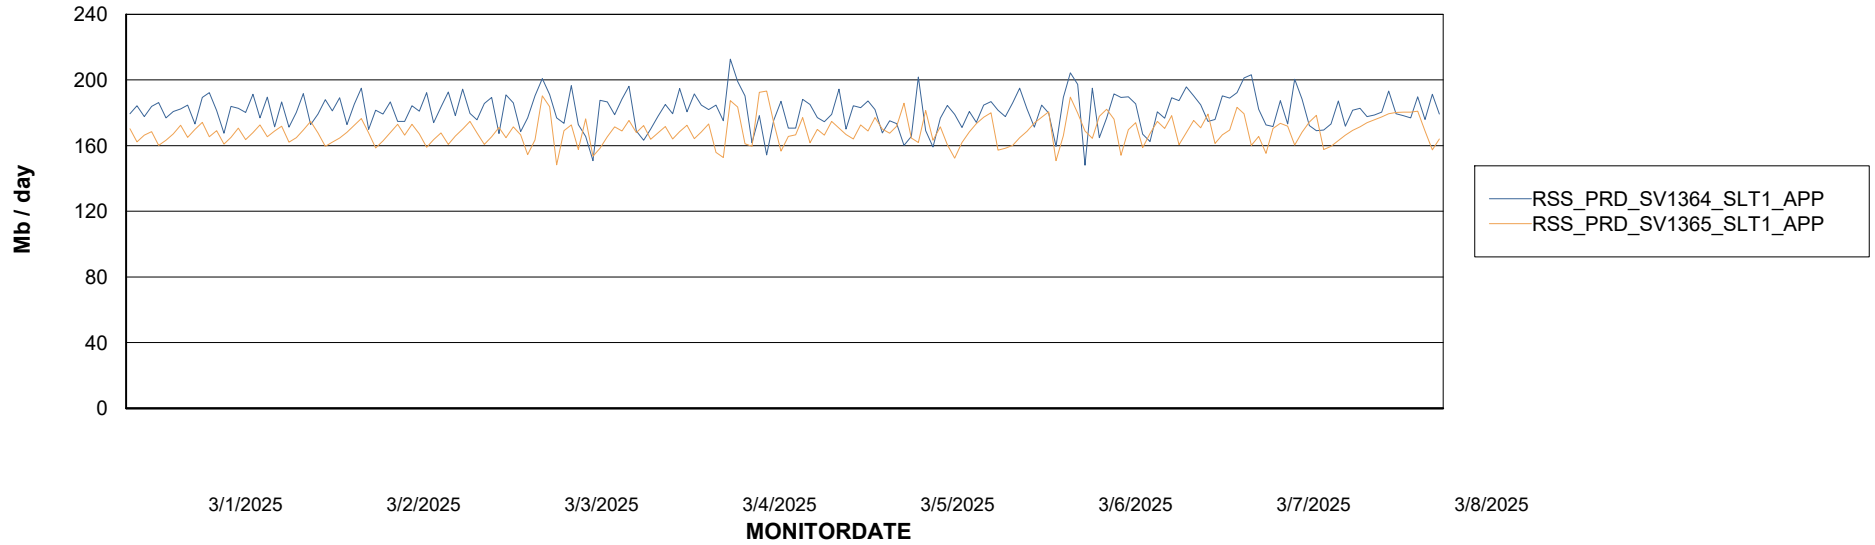

ABSSolute Application Server Services

Avg memory used per ABS Server Service