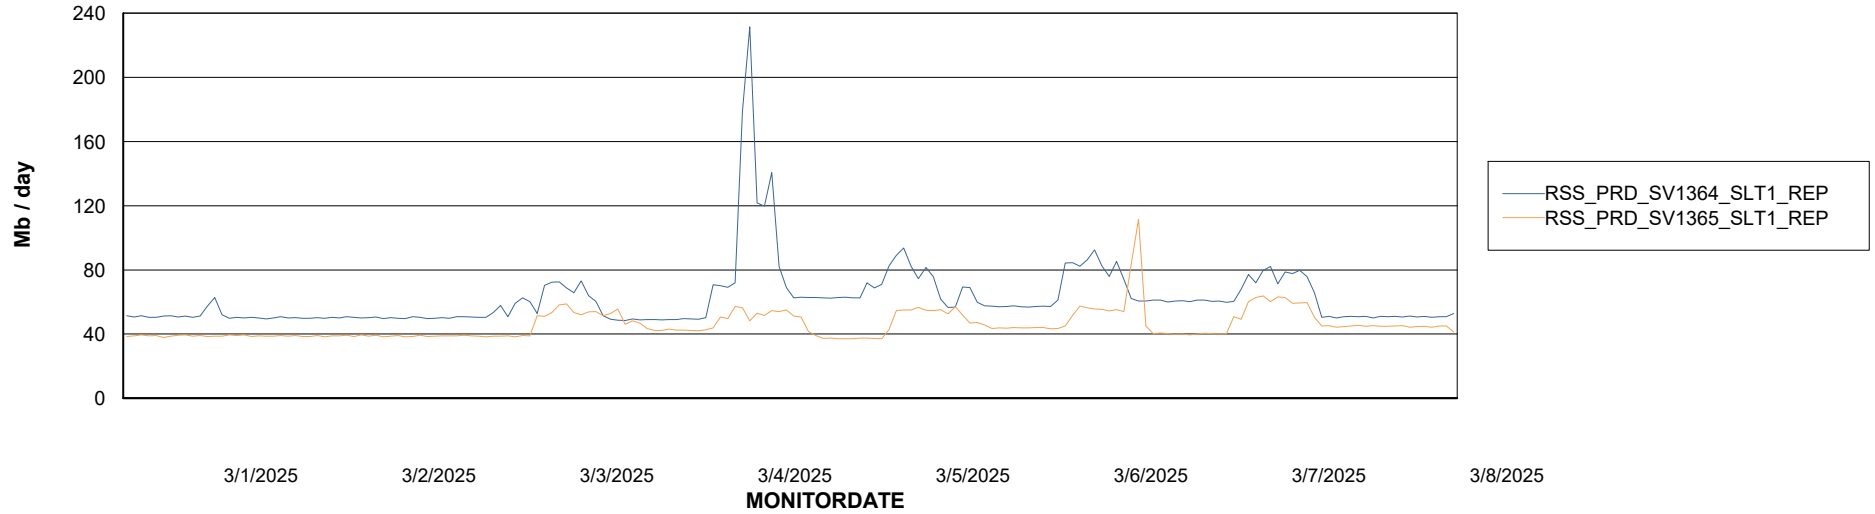

ABSSolute Application ReportServer Services

Avg memory used per ReportServer Service