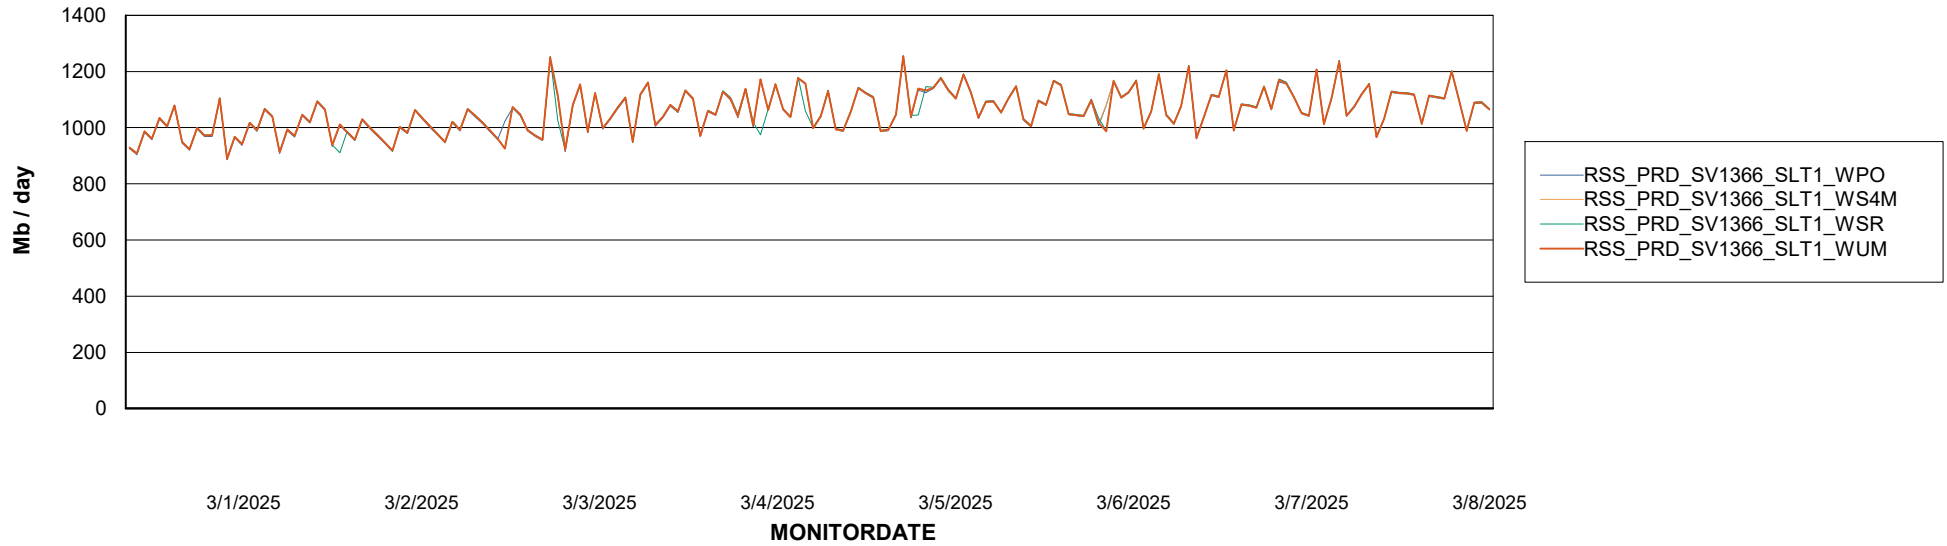

ABSSolute Web Component Services

Avg memory used per ABS Web component