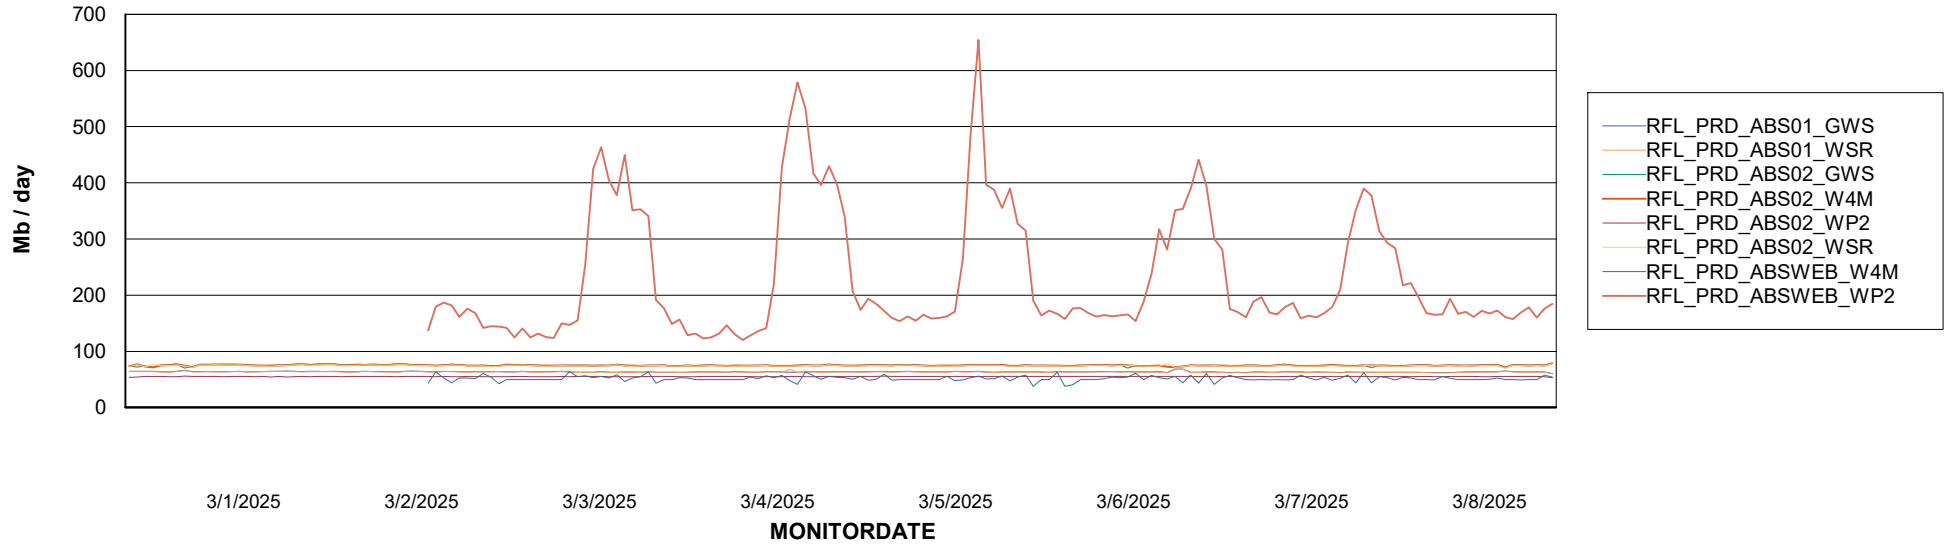

ABSSolute Application ReportServer Services

Avg memory used per ReportServer Service

Weekly SLA Customer Report

Customer RFL_Production
Database ID 36

ABSSolute Web Component Services

Avg memory used per ABS Web component