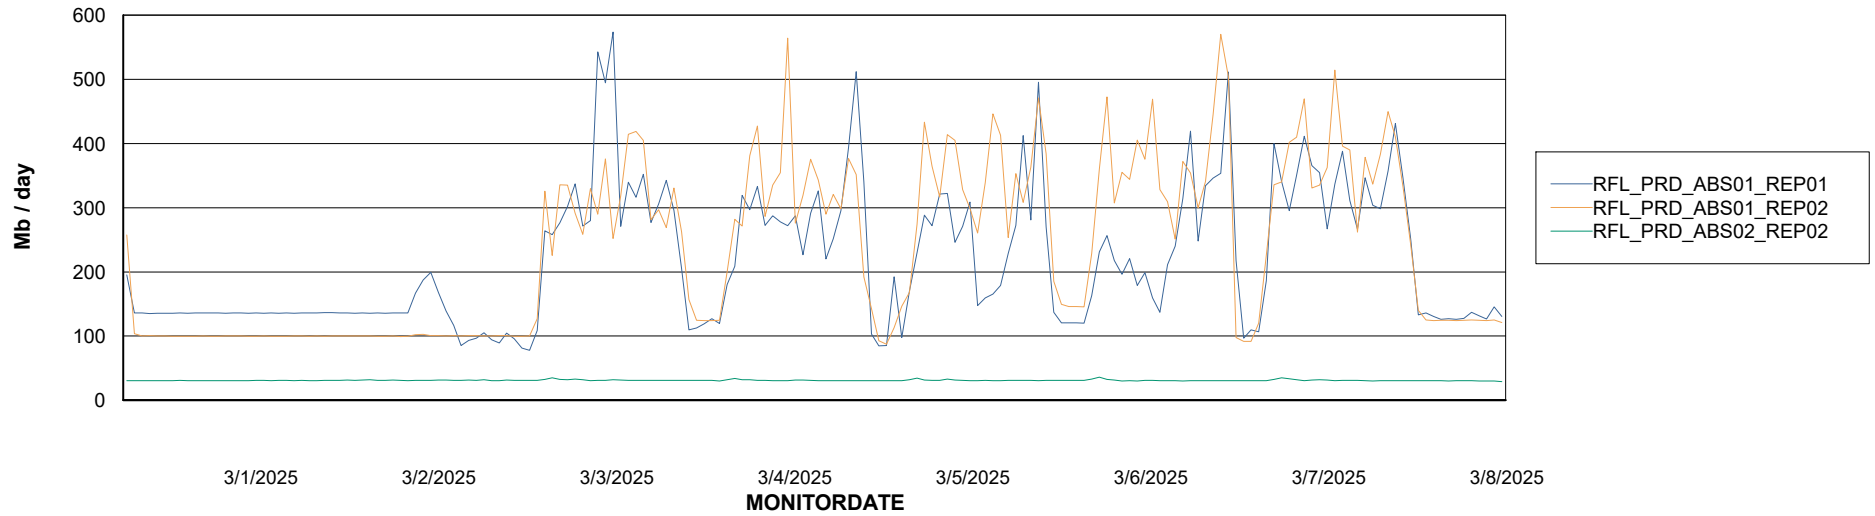

ABSSolute Application ReportServer Services

Avg memory used per ReportServer Service