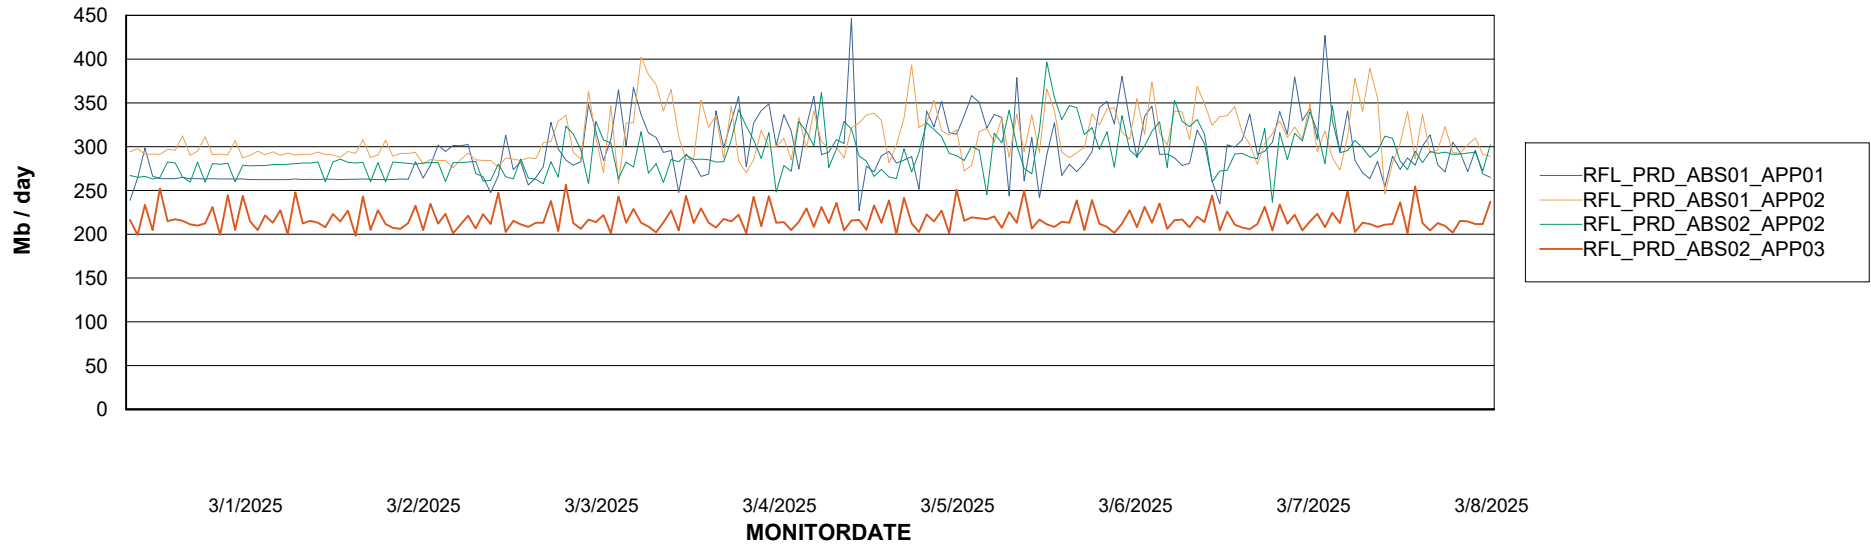

DB Processes Max 1,000

Weekly SLA Customer Report

Customer RFL_Production
 Database ID 36

DATABASE SIZE RFL_PRD_ABS01_DB

Database growth over last month

Database Tablespace RFL_PRD_ABS01_DB

Date	Tablespace Name	Filesize (Gb)	Usedsize (Gb)	Percentage free
3/8/2025	ABSDATA	117	87	26
	INDX	258	207	20
3/7/2025	ABSDATA	117	87	26
	INDX	258	207	20
3/6/2025	ABSDATA	117	87	26
	INDX	258	207	20
3/5/2025	ABSDATA	117	87	26
	INDX	258	207	20
3/4/2025	ABSDATA	117	87	26
	INDX	258	207	20
3/3/2025	ABSDATA	117	87	26
	INDX	246	207	16
3/2/2025	ABSDATA	117	87	26
	INDX	246	206	16

Weekly SLA Customer Report

Customer RFL_Production
Database ID 36

ABSSolute Application Server Services

Avg memory used per ABS Server Service

Avg users per day per ABS server

Weekly SLA Customer Report

Customer RFL_Production
Database ID 36