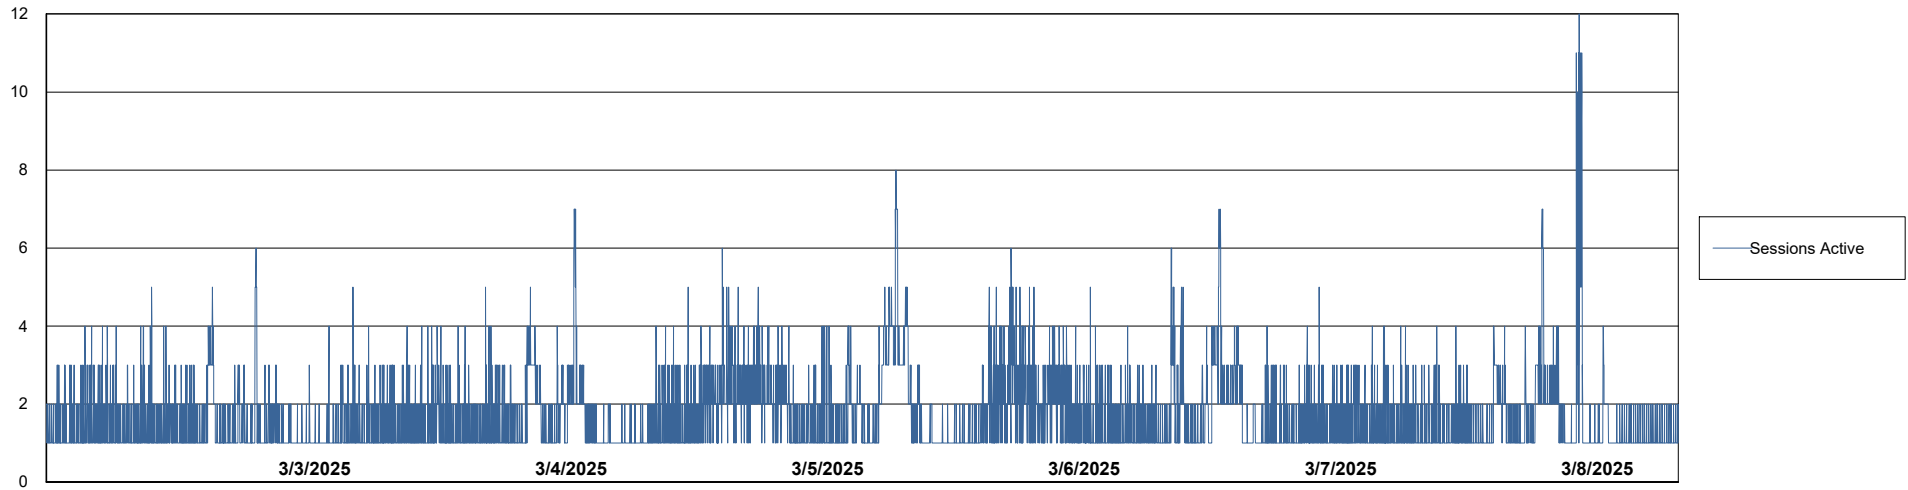

Database Performance RFL_PRD_ABS01_DB