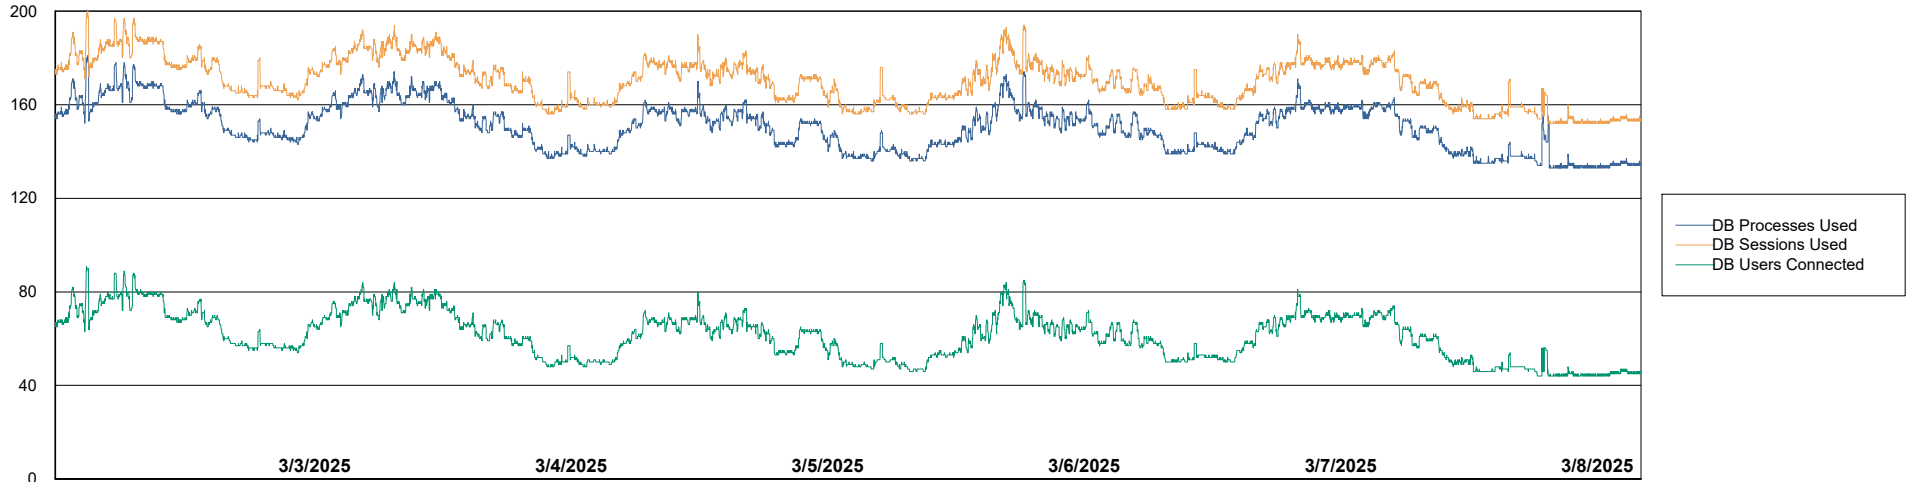

Weekly SLA Customer Report

Customer RFL_Production
Database ID 36

Harddisk Usage RFL_PRD_ABSWEB

	Free disk space on C: (%)	Total disk space on C: (Gb)	Used disk space on C: (Gb)
3/8/2025	75	126	32
3/7/2025	75	126	32
3/6/2025	75	126	32
3/5/2025	75	126	32
3/4/2025	74	126	32
3/3/2025	74	126	32
3/2/2025	74	126	32

Weekly SLA Customer Report

Customer RFL_Production
Database ID 36

Database Performance RFL_PRD_ABS01_DB

Weekly SLA Customer Report

Customer RFL_Production
Database ID 36

Database Performance RFL_PRD_ABS02_STB_DB