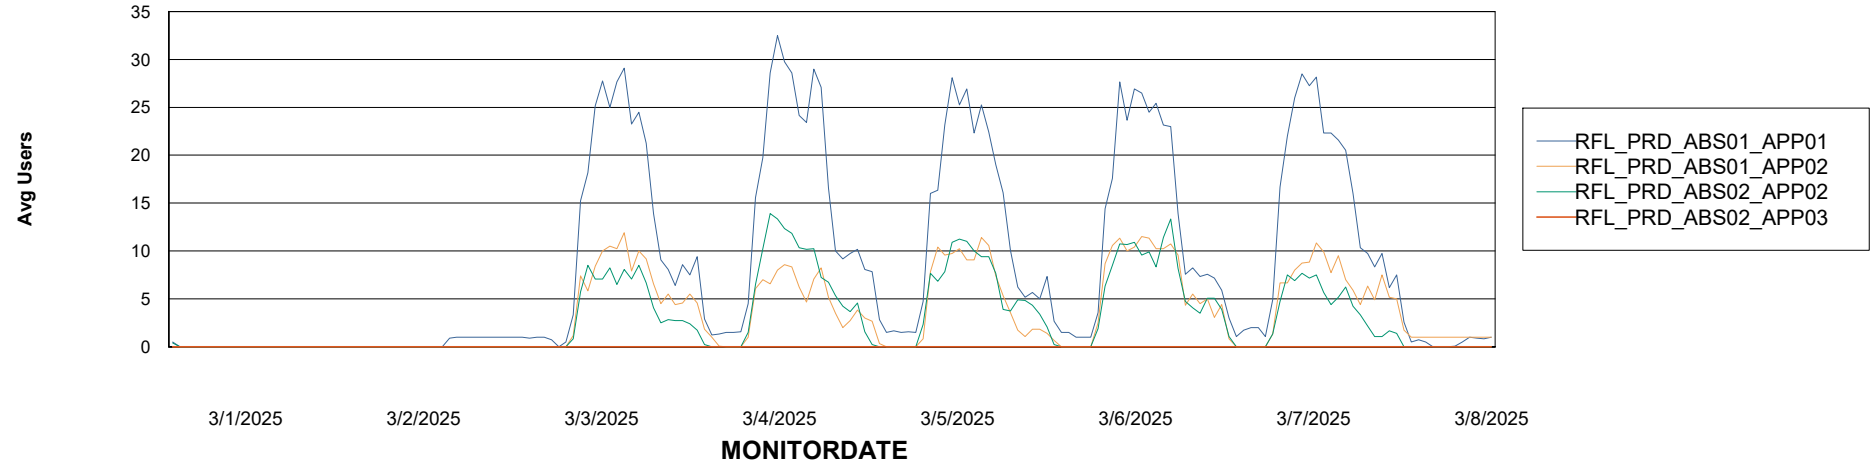

Weekly SLA Customer Report

Customer RFL_Production
Database ID 36

ABSSolute Application Server Services

Avg memory used per ABS Server Service

Avg users per day per ABS server

Weekly SLA Customer Report

Customer RFL_Production
Database ID 36