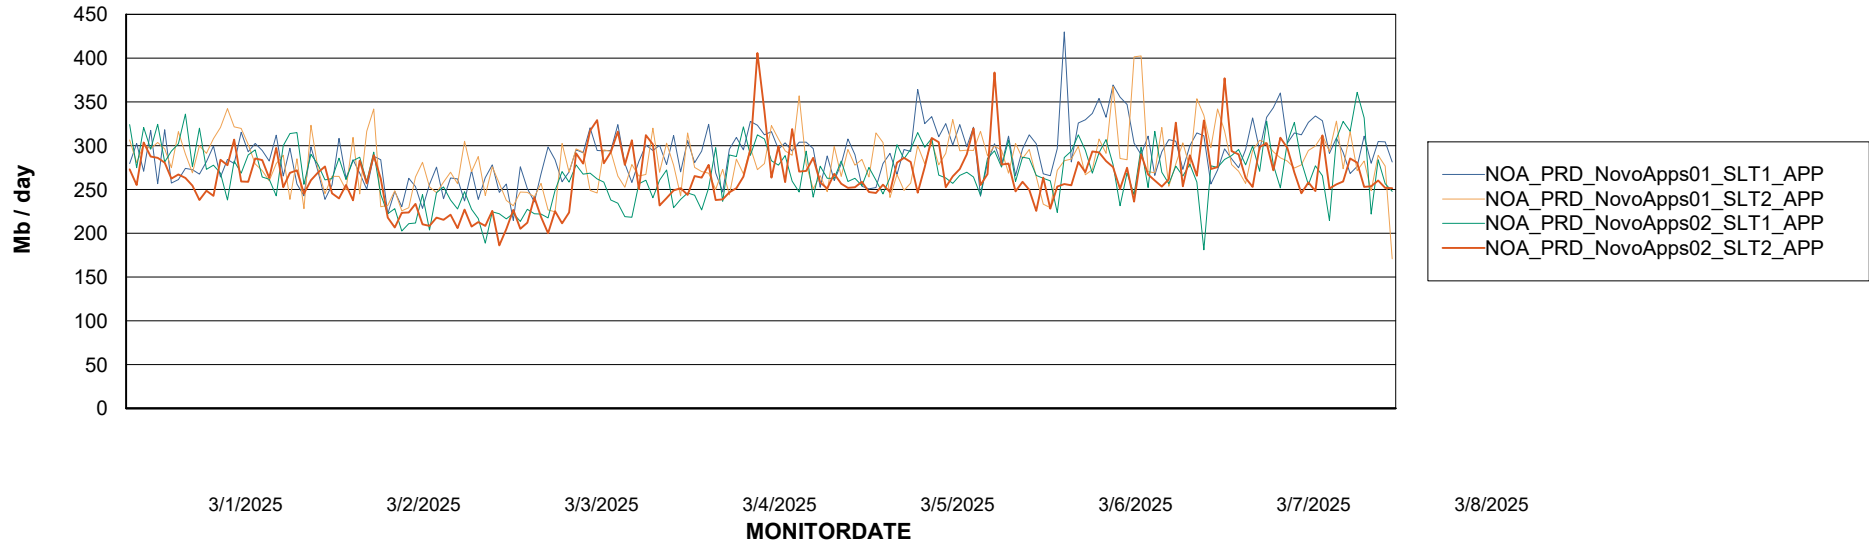

ABSSolute Application Server Services

Avg memory used per ABS Server Service