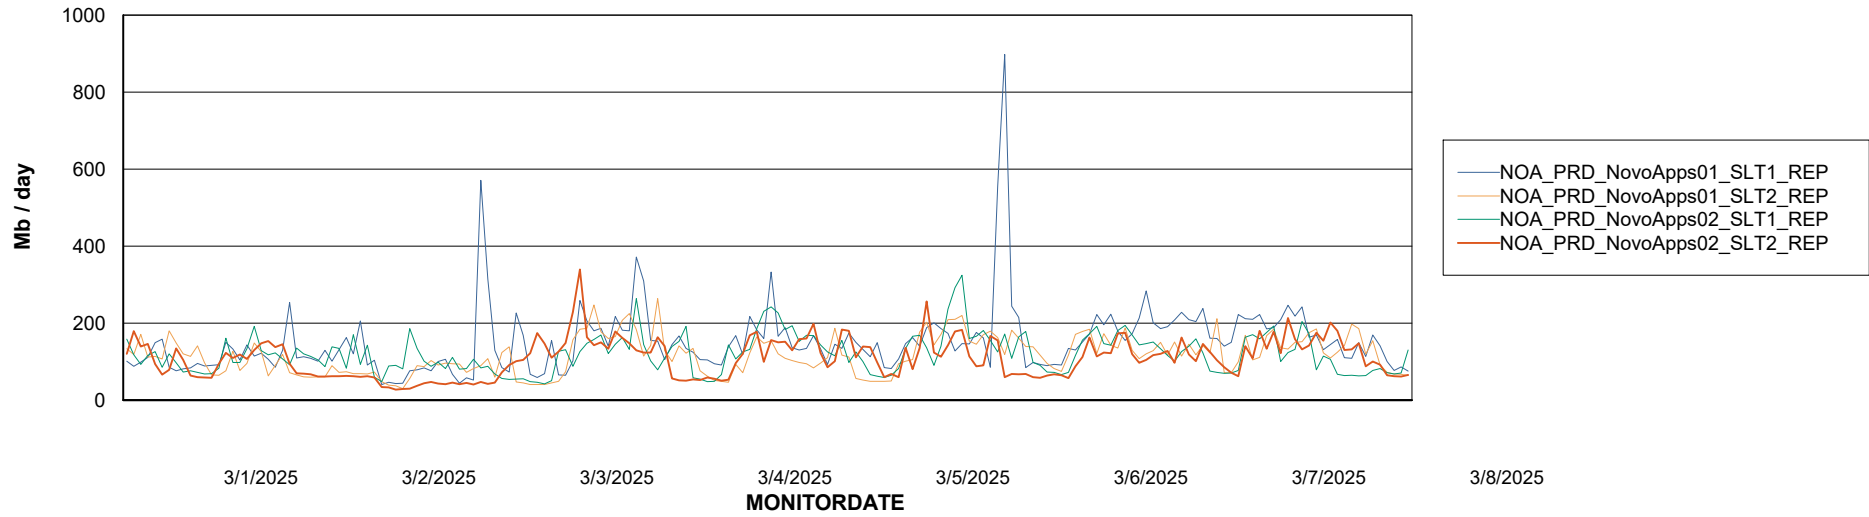

Avg memory used per ABS Server Service

Avg users per day per ABS server

Weekly SLA Customer Report

Customer NOA_Production (24/7)
Database ID 116

ABSSolute Application ReportServer Services

Avg memory used per ReportServer Service