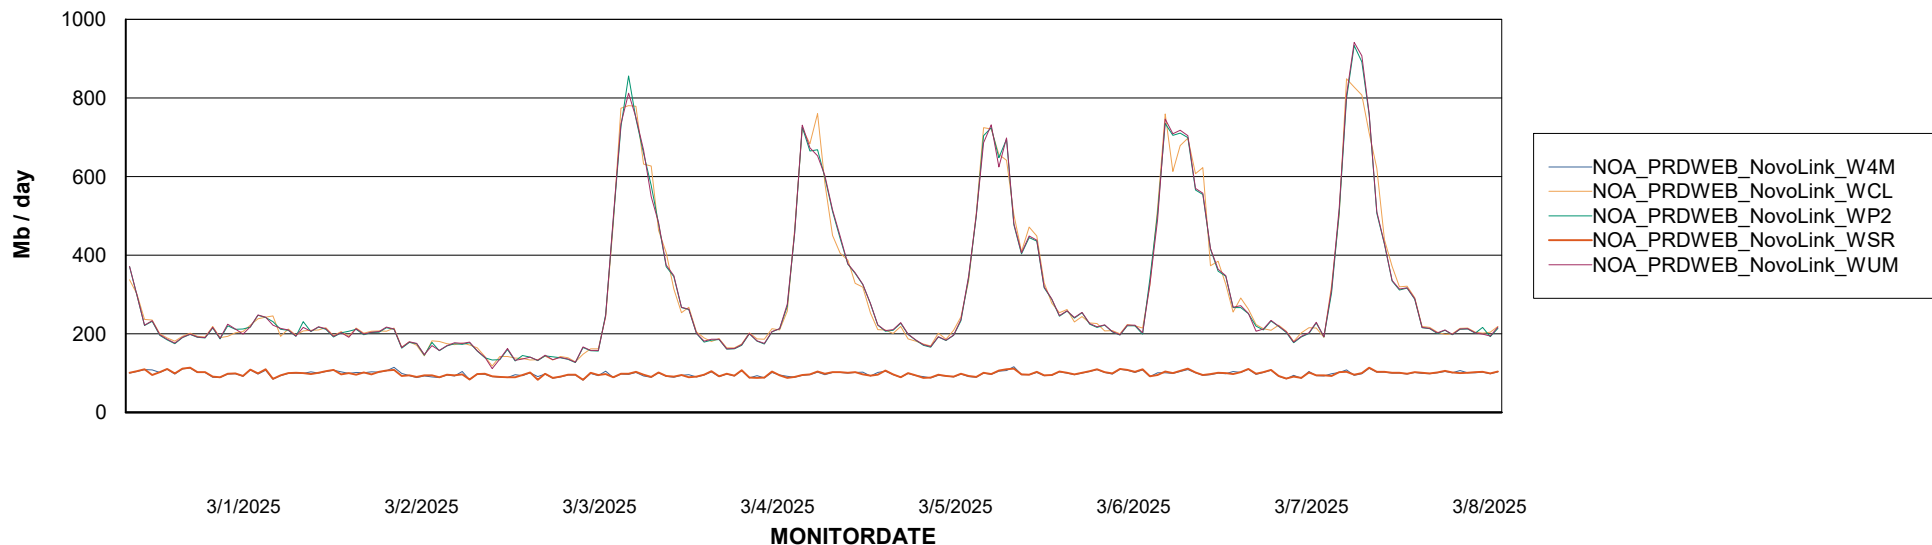

ABSSolute Web Component Services

Avg memory used per ABS Web component