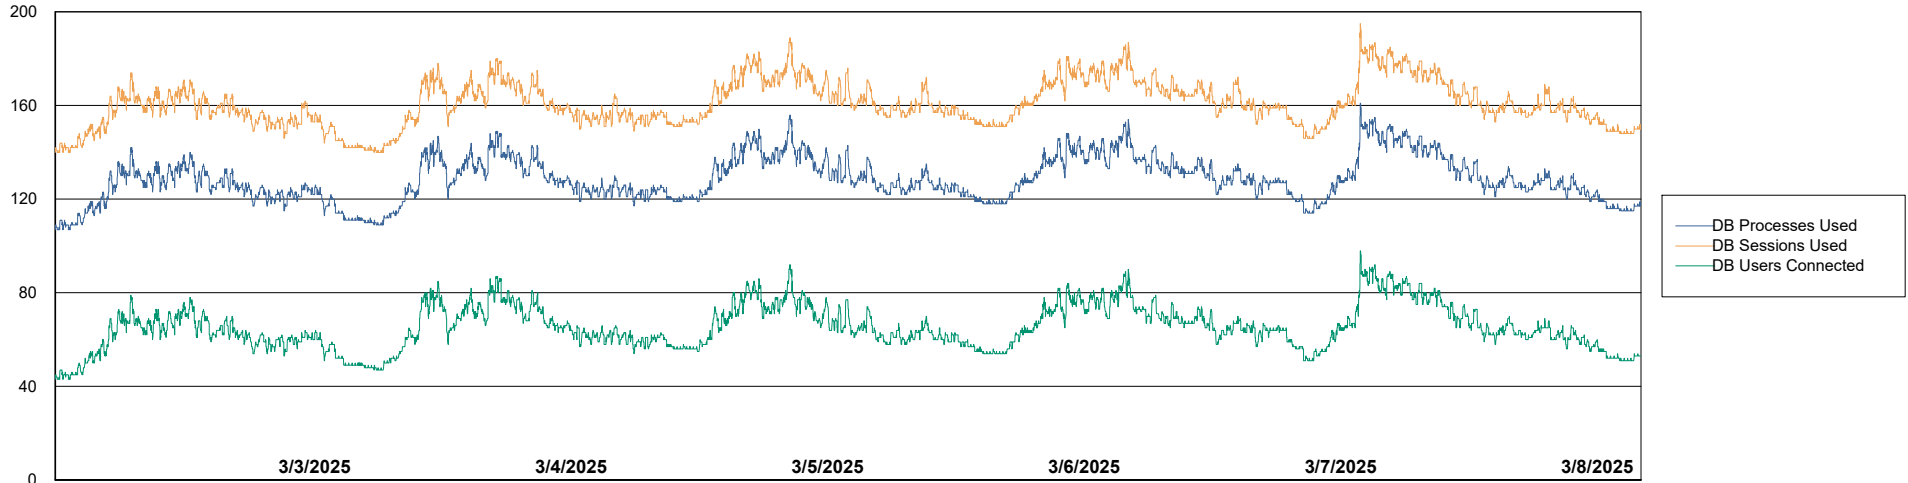

Weekly SLA Customer Report

Customer NOA_Production (24/7)
Database ID 116

Database Performance NOA_NHSBI_ABS1

Weekly SLA Customer Report

Customer NOA_Production (24/7)
Database ID 116

Database Performance NOA_PRD_NovoABS01_ABS1