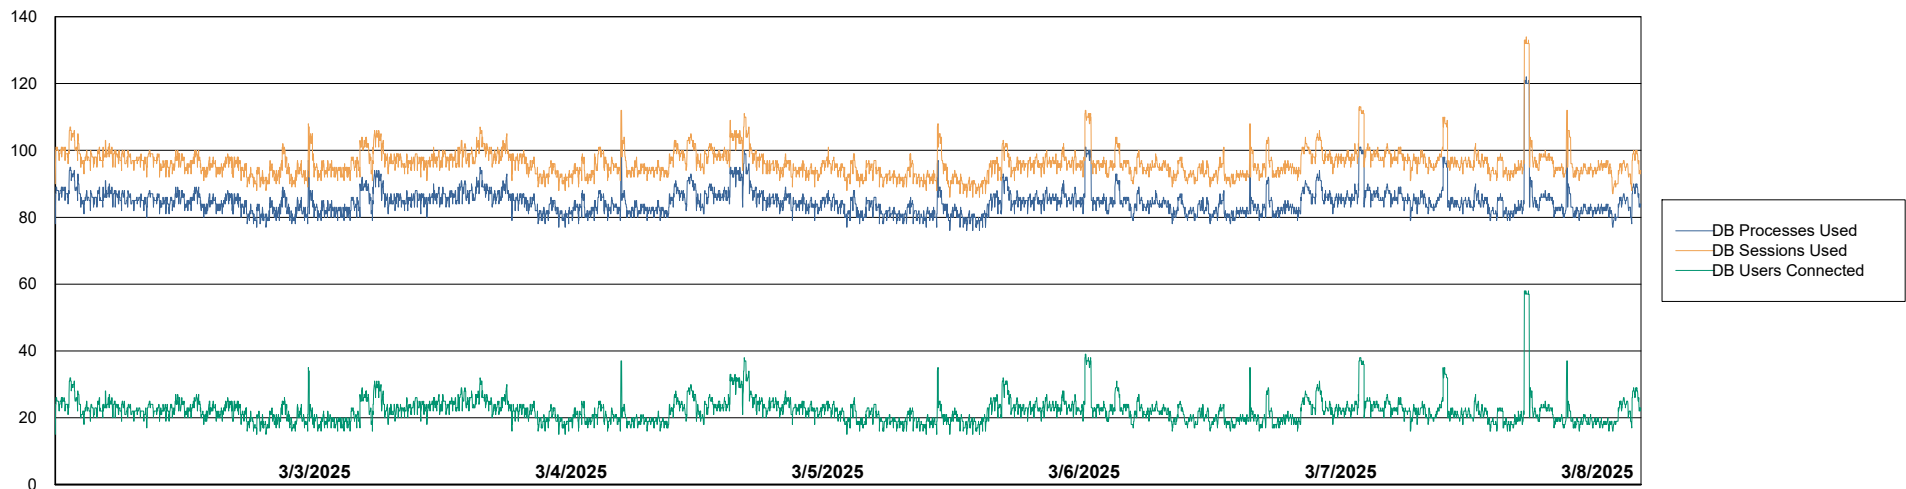

Weekly SLA Customer Report

Customer NOA_Production (24/7)
Database ID 116

Database Performance NOA_NHSBI_ABS1

Weekly SLA Customer Report

Customer NOA_Production (24/7)
Database ID 116

Database Performance NOA_PRD_NovoABS01_ABS1