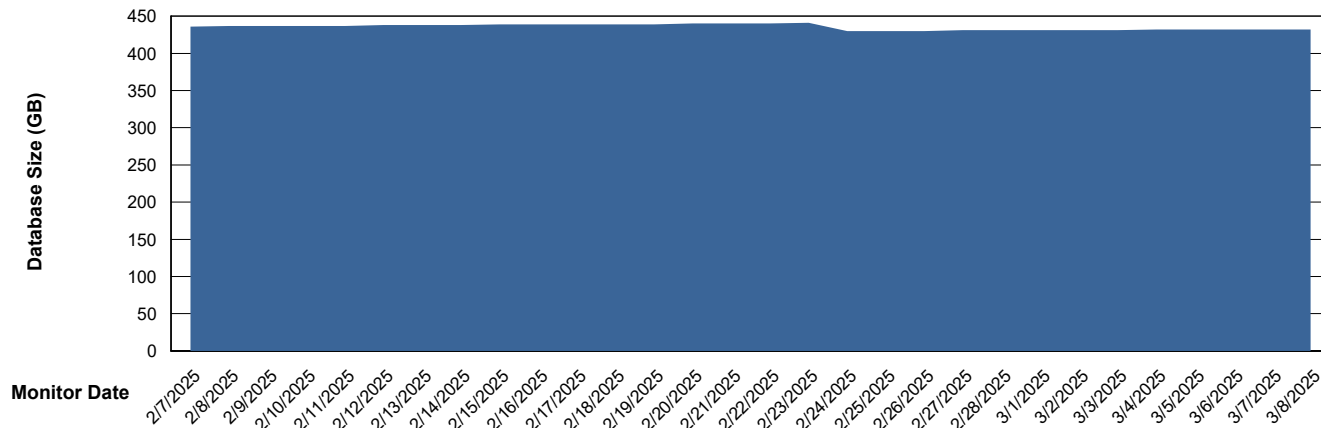

Weekly SLA Customer Report

Customer NOA_Production (24/7)
Database ID 116

Database Performance NOA_PRD_NovoABS03_HSBABS1

DB Processes Max 300

Weekly SLA Customer Report

Customer NOA_Production (24/7)
Database ID 116

DATABASE SIZE NOA_NHSBI_ABS1

Database growth over last month

DATABASE SIZE NOA_PRD_NovoABS01_ABS1

Database growth over last month

Weekly SLA Customer Report

Customer NOA_Production (24/7)
Database ID 116

Database Tablespace NOA_NHSBI_ABS1