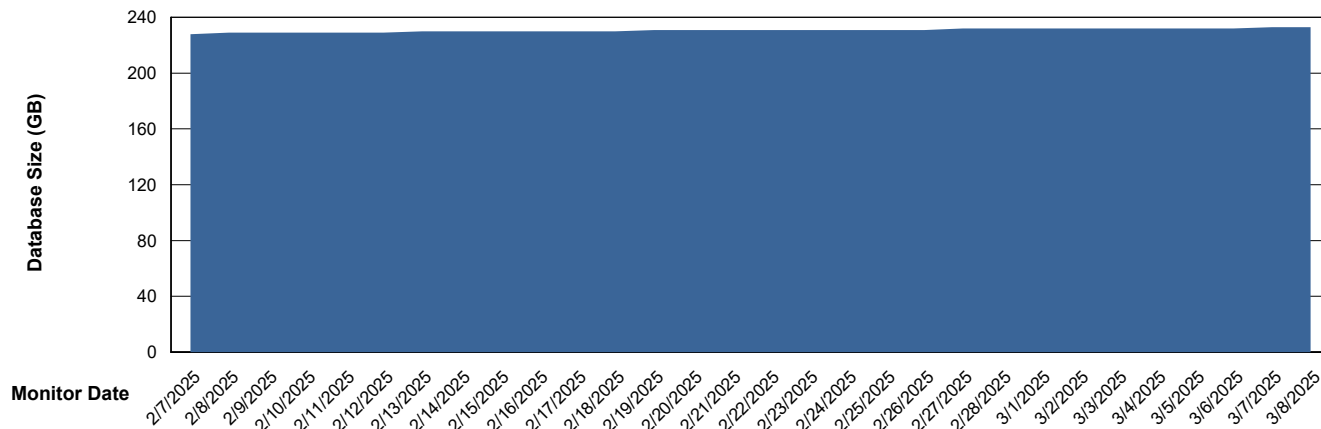

Weekly SLA Customer Report

Customer NOA_Production (24/7)
Database ID 116

Database Performance NOA_PRD_NovoABS03_HSBABS1

DB Processes Max 300

Weekly SLA Customer Report

Customer NOA_Production (24/7)
Database ID 116

DATABASE SIZE NOA_NHSBI_ABS1

Database growth over last month

DATABASE SIZE NOA_PRD_NovoABS01_ABS1

Database growth over last month

Weekly SLA Customer Report

Customer NOA_Production (24/7)
Database ID 116

Database Tablespace NOA_NHSBI_ABS1