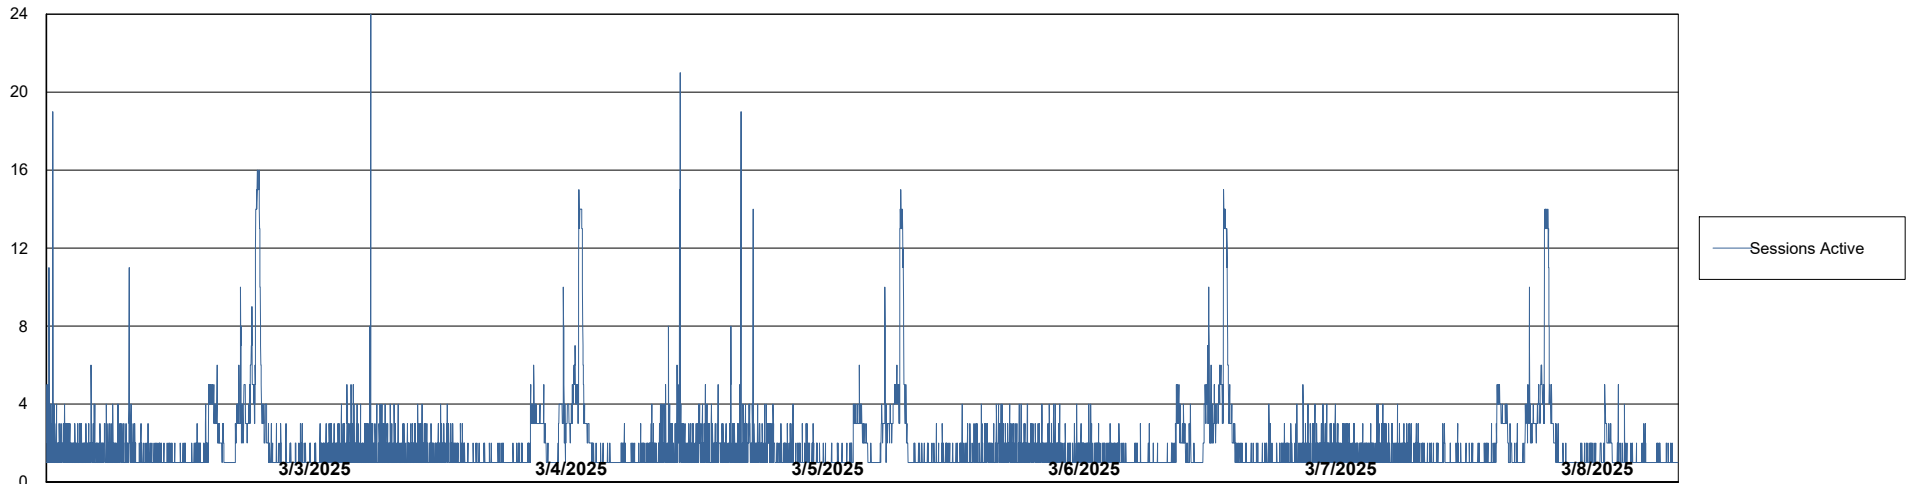

Weekly SLA Customer Report

Customer LTS(CleanLease)_Production
Database ID 126

Database Performance LTS_PRD_CLSABSBI01_ABS1

Weekly SLA Customer Report

Customer LTS(CleanLease)_Production
Database ID 126

Database Performance LTS_PRD_CLSABSD01_ABS1