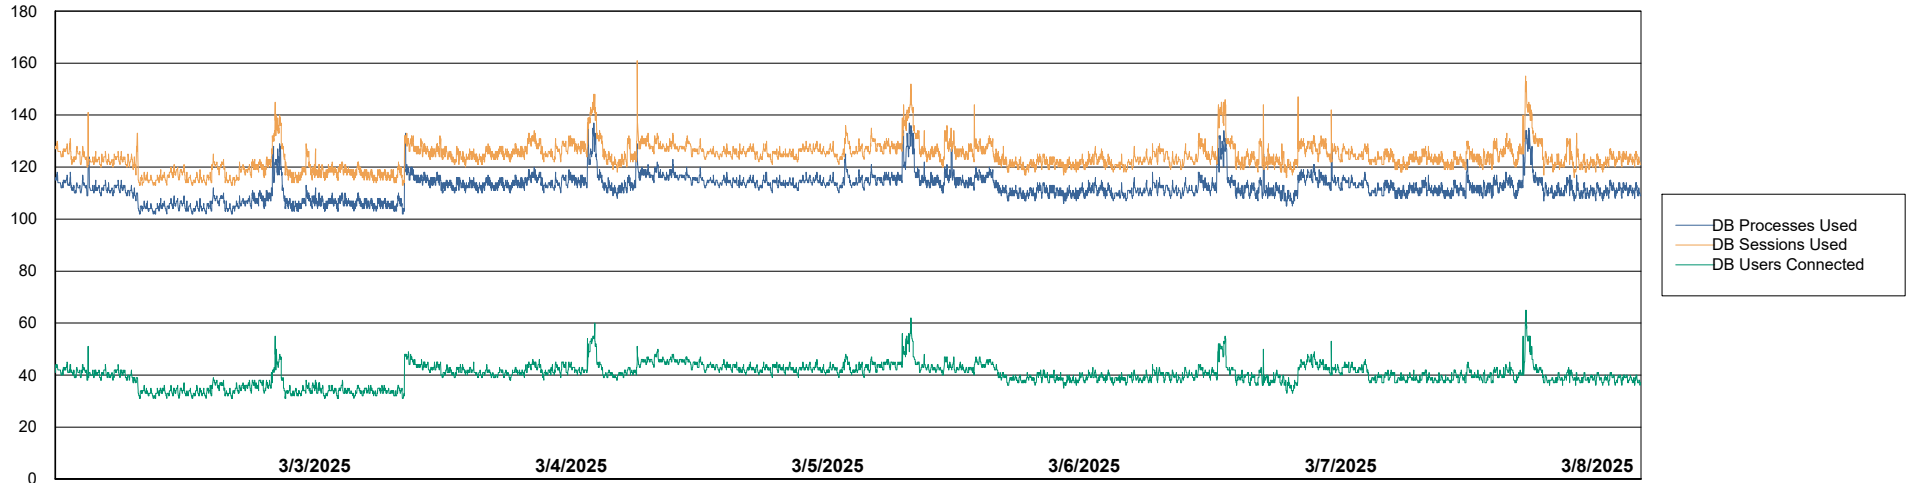

Database Performance LTS_PRD_CLSABSBI01_ABS1