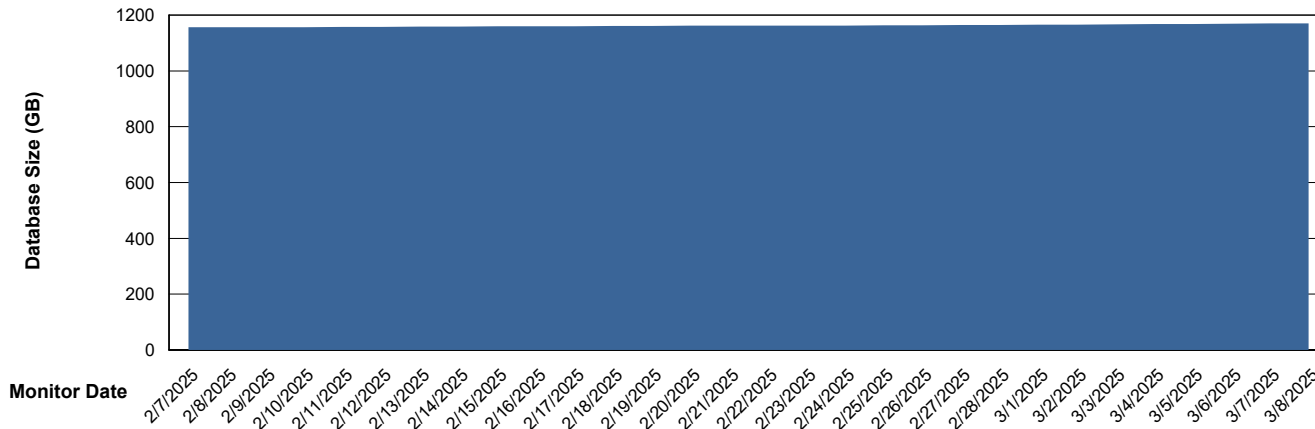

Customer LTS(CleanLease)_Production
Database ID 126

DATABASE SIZE LTS_PRD_CLSABSBI01_ABS1

Database growth over last month

DATABASE SIZE LTS_PRD_CLSABSDB01_ABS1

Database growth over last month

Weekly SLA Customer Report