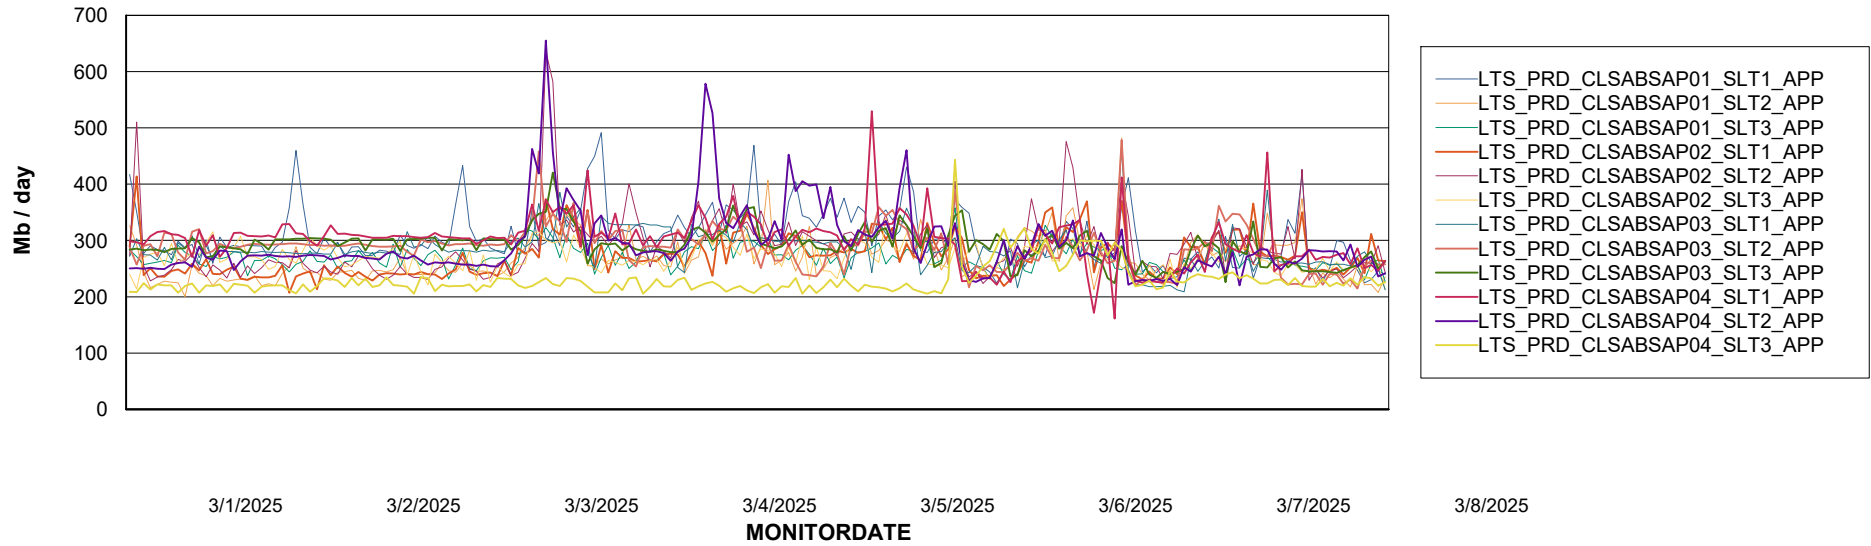

ABSSolute Application Server Services

Avg memory used per ABS Server Service