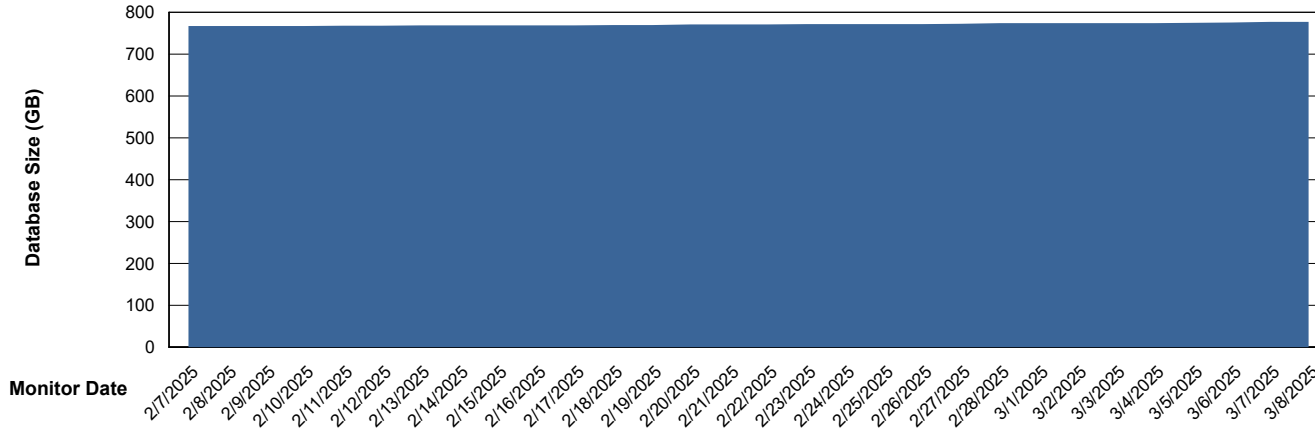

DATABASE SIZE LTS_PRD_CLSABSBI01_ABS1

Database growth over last month