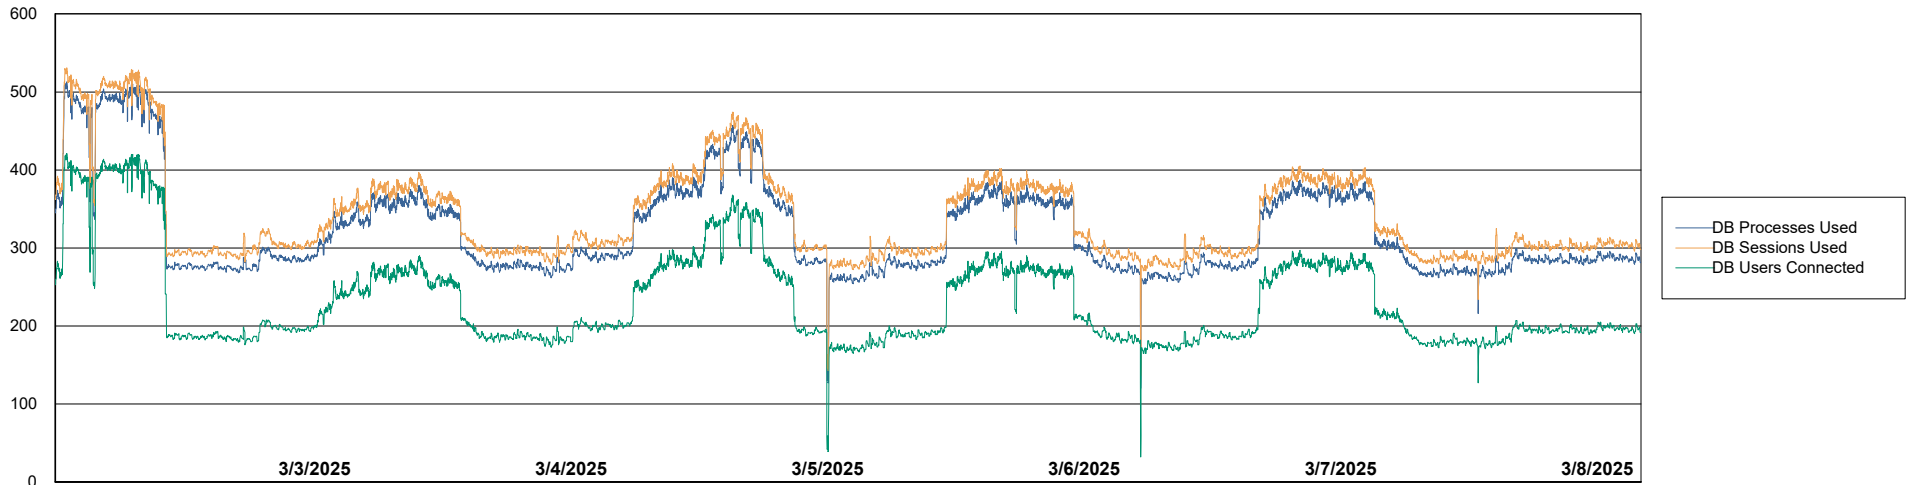

Weekly SLA Customer Report

Customer LTS(CleanLease)_Production
Database ID 126

Database Performance LTS_PRD_CLSABSBI01_ABS1

Weekly SLA Customer Report

Customer LTS(CleanLease)_Production
Database ID 126

Database Performance LTS_PRD_CLSABSD01_ABS1