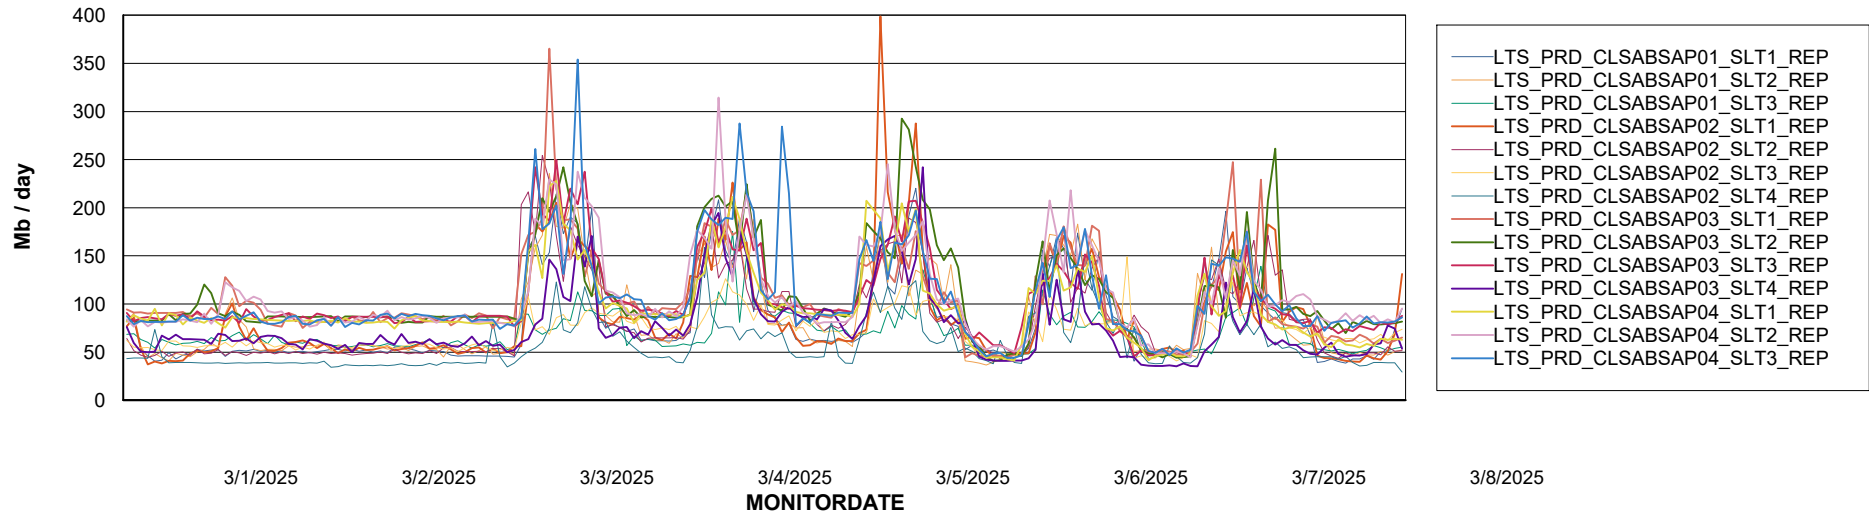

ABSSolute Application ReportServer Services

Avg memory used per ReportServer Service