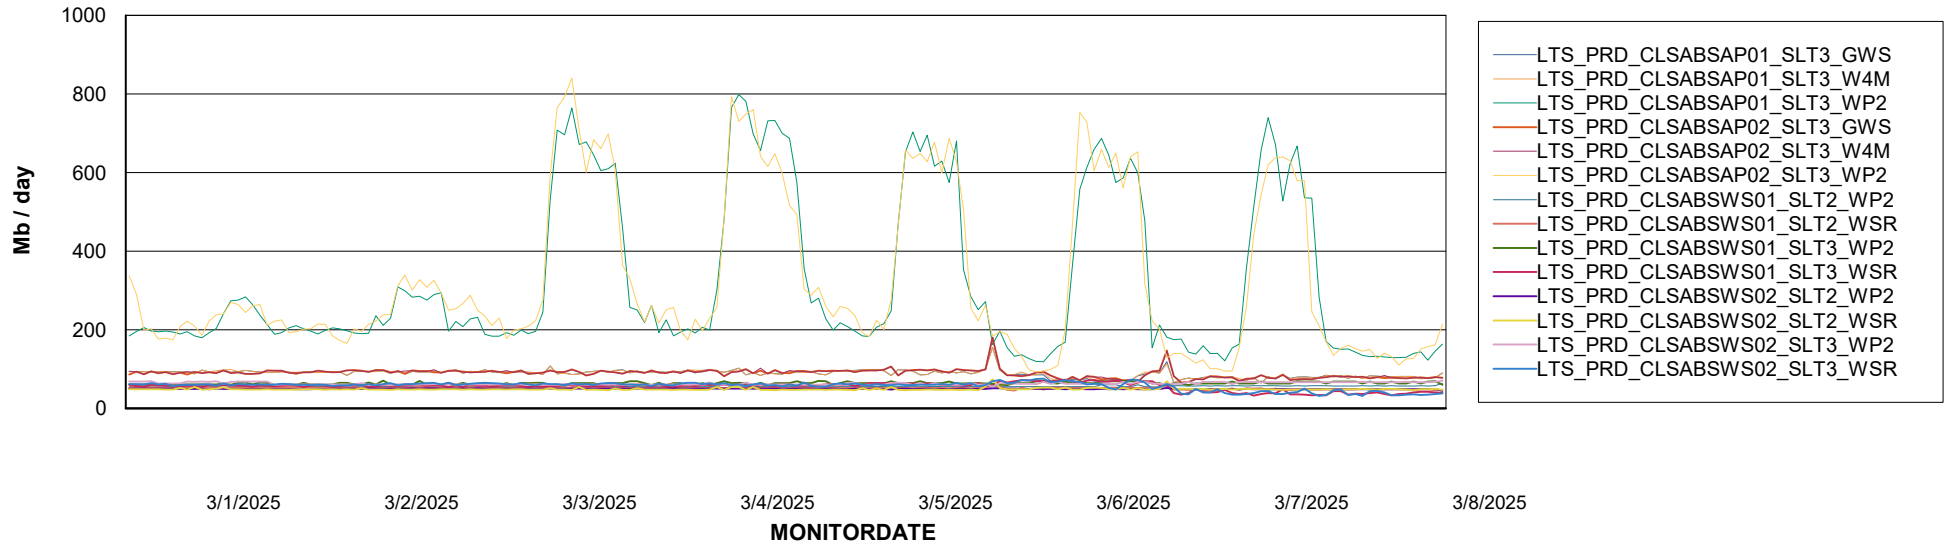

Avg memory used per ReportServer Service

Weekly SLA Customer Report

Customer LTS(CleanLease)_Production
Database ID 126

ABSolute Web Component Services

Avg memory used per ABS Web component

Weekly SLA Customer Report