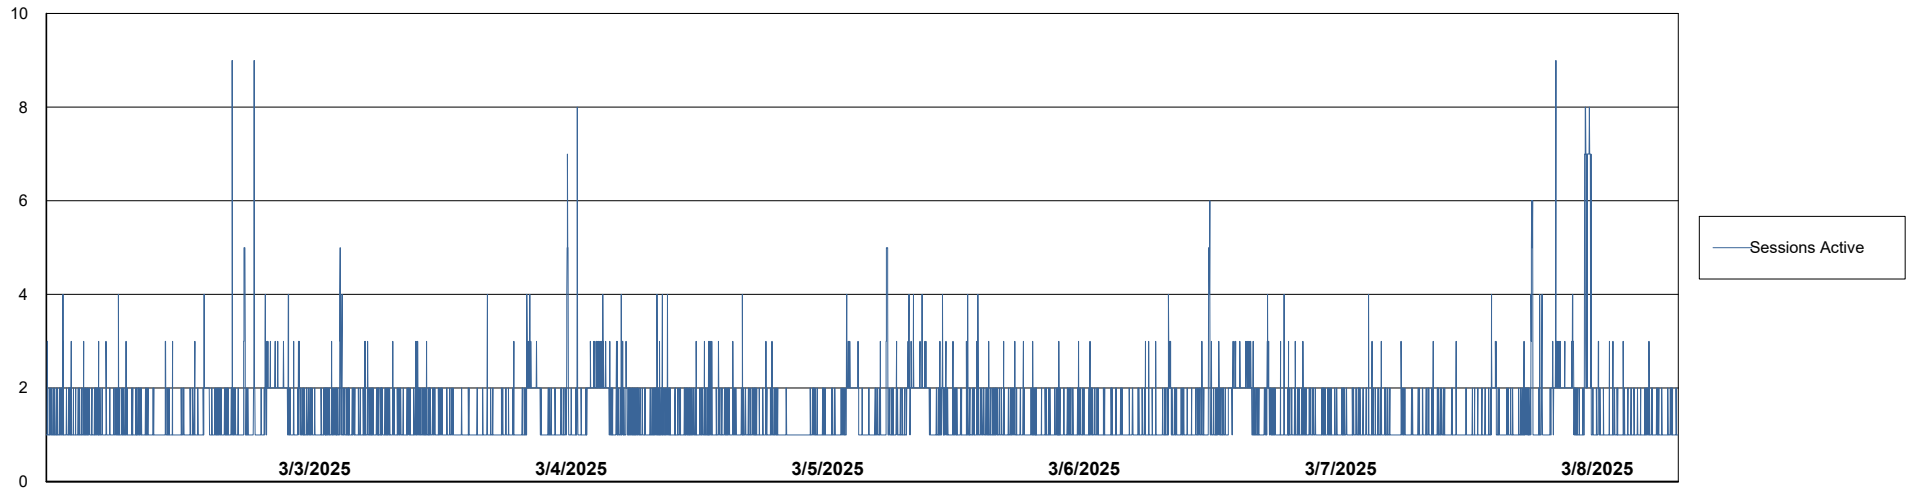

Database Performance LST-DBS5-AMS_DB_ABSEE