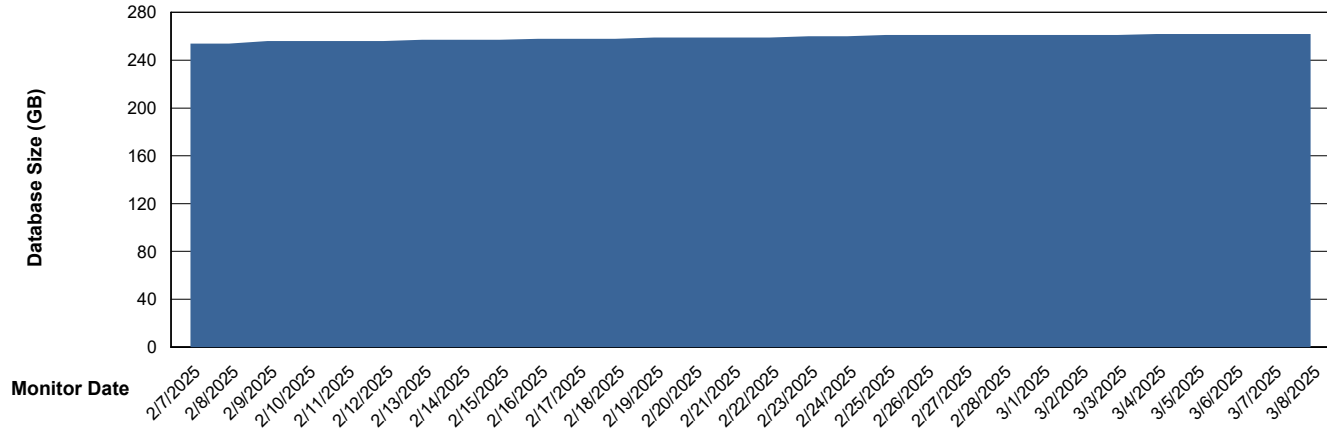

Database Performance LST-DBS6-AMS_DB_HSBABSEE

DB Processes Max 0
DB Processes Max 1,000

Weekly SLA Customer Report

Customer LST OCI AMS Production ABSEE
 Database ID 206

DATABASE SIZE LST-DBS5-AMS_DB_ABSEE

Database growth over last month

Database Tablespace LST-DBS5-AMS_DB_ABSEE

Date	Tablespace Name	Filesize (Gb)	Usedsize (Gb)	Percentage free
3/8/2025	ABSDATA	290	235	19
	INDX	60	15	74
3/7/2025	ABSDATA	290	235	19
	INDX	60	15	74
3/6/2025	ABSDATA	290	235	19
	INDX	60	15	74
3/5/2025	ABSDATA	290	234	19
	INDX	60	15	74
3/4/2025	ABSDATA	290	234	19
	INDX	60	15	74
3/3/2025	ABSDATA	290	234	19
	INDX	60	15	74
3/2/2025	ABSDATA	290	234	19
	INDX	60	15	74