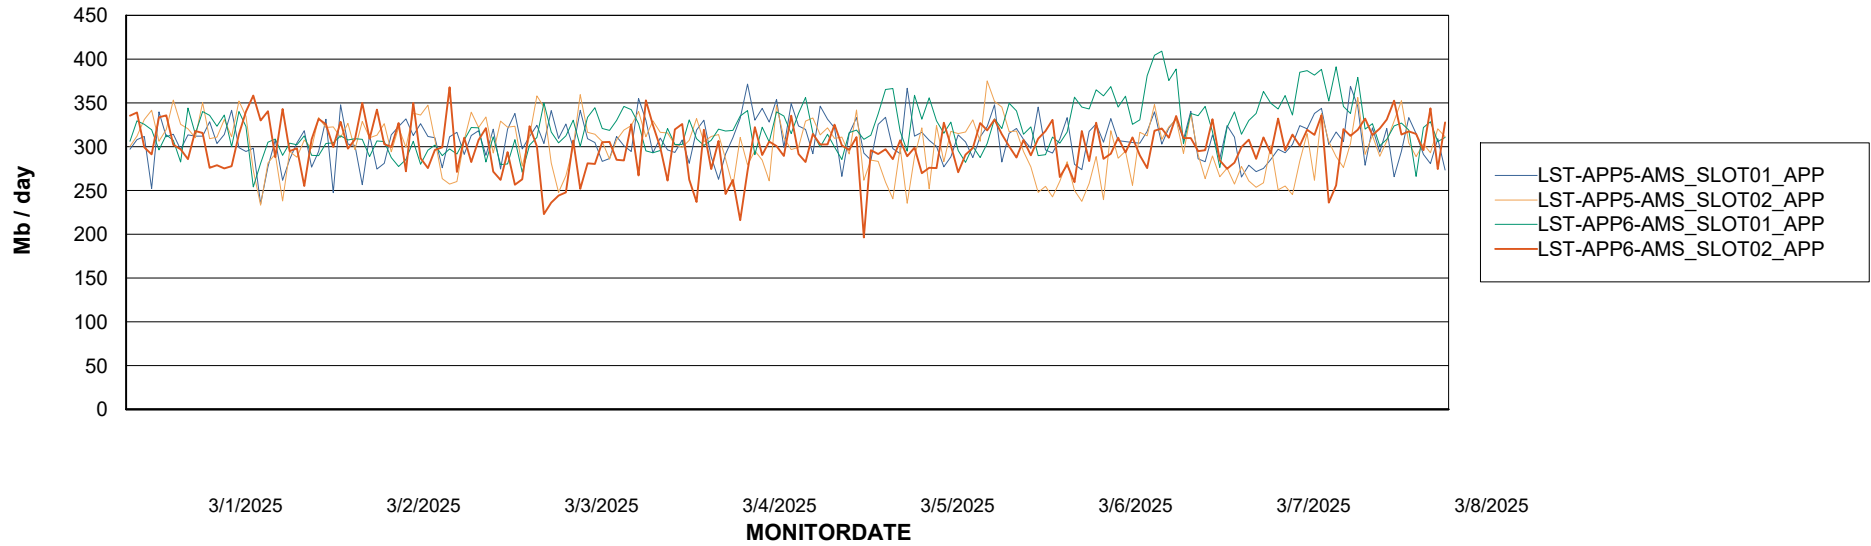

ABSSolute Application Server Services

Avg memory used per ABS Server Service