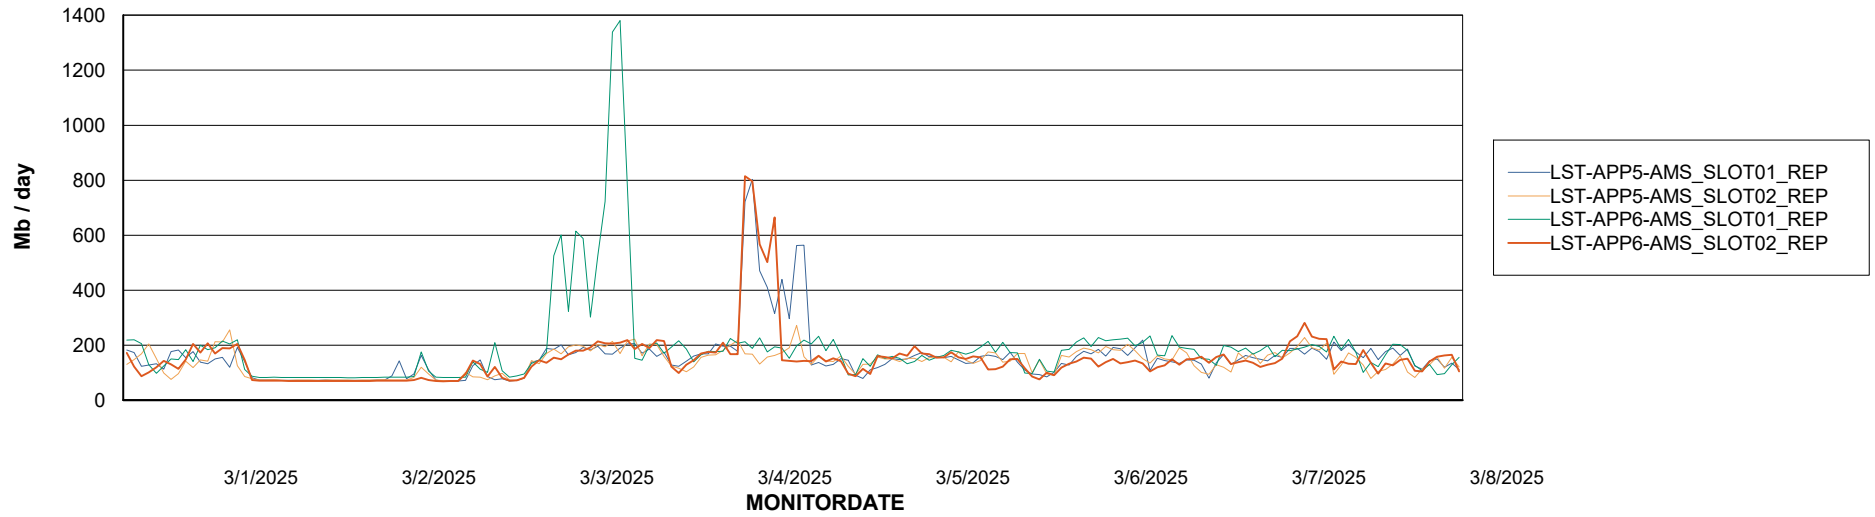

ABSSolute Application ReportServer Services

Avg memory used per ReportServer Service