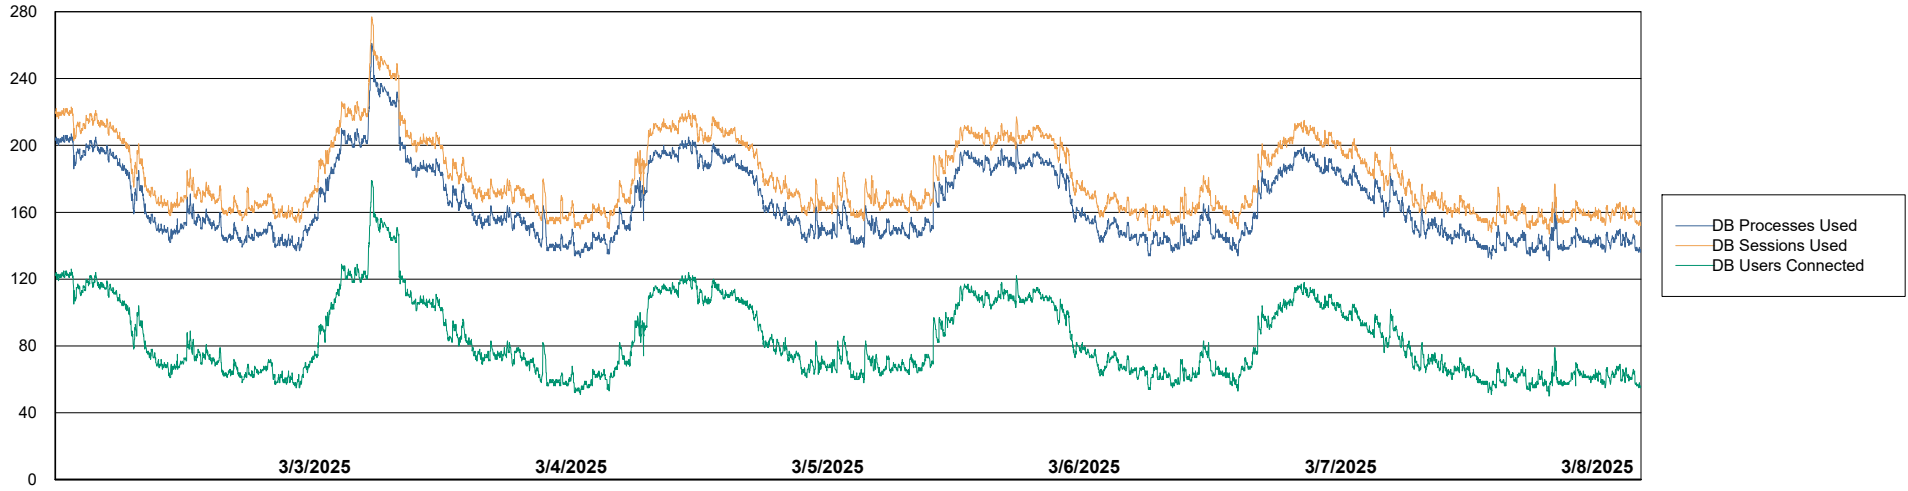

Database Performance LST-DBS5-AMS_DB_ABSEE