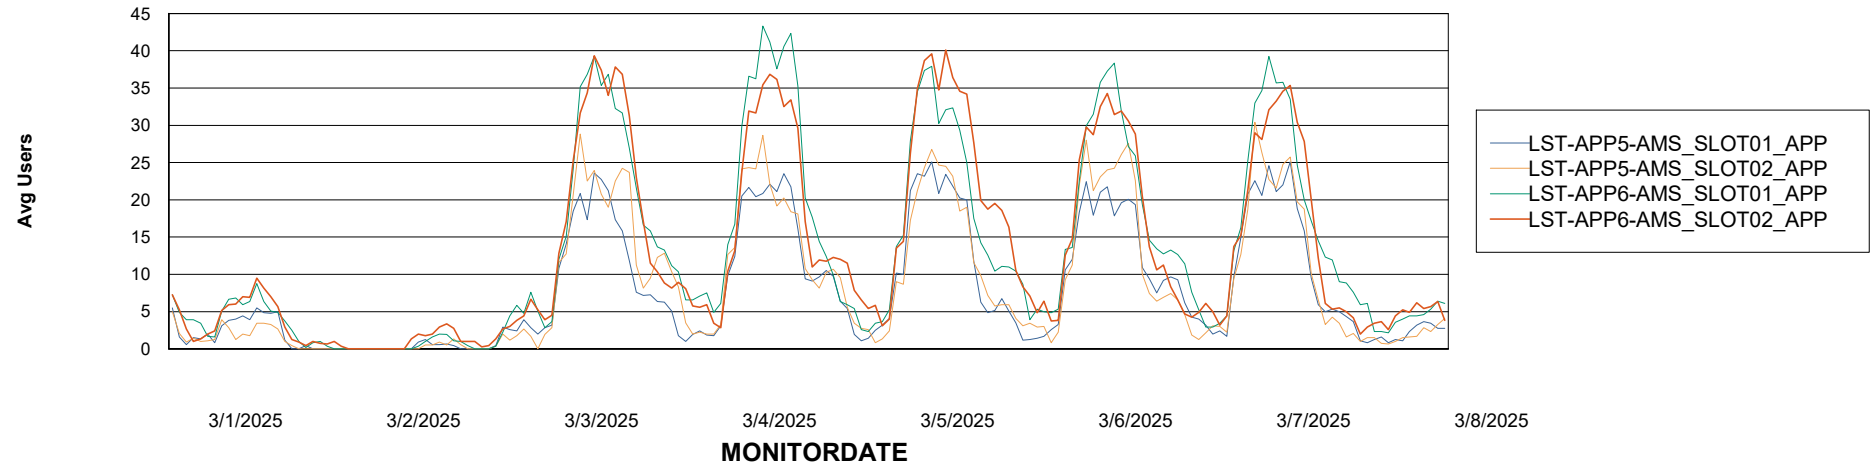

Weekly SLA Customer Report

Customer LST OCI AMS Production ABSEE
Database ID 206

ABSSolute Application Server Services

Avg memory used per ABS Server Service

Avg users per day per ABS server

Weekly SLA Customer Report