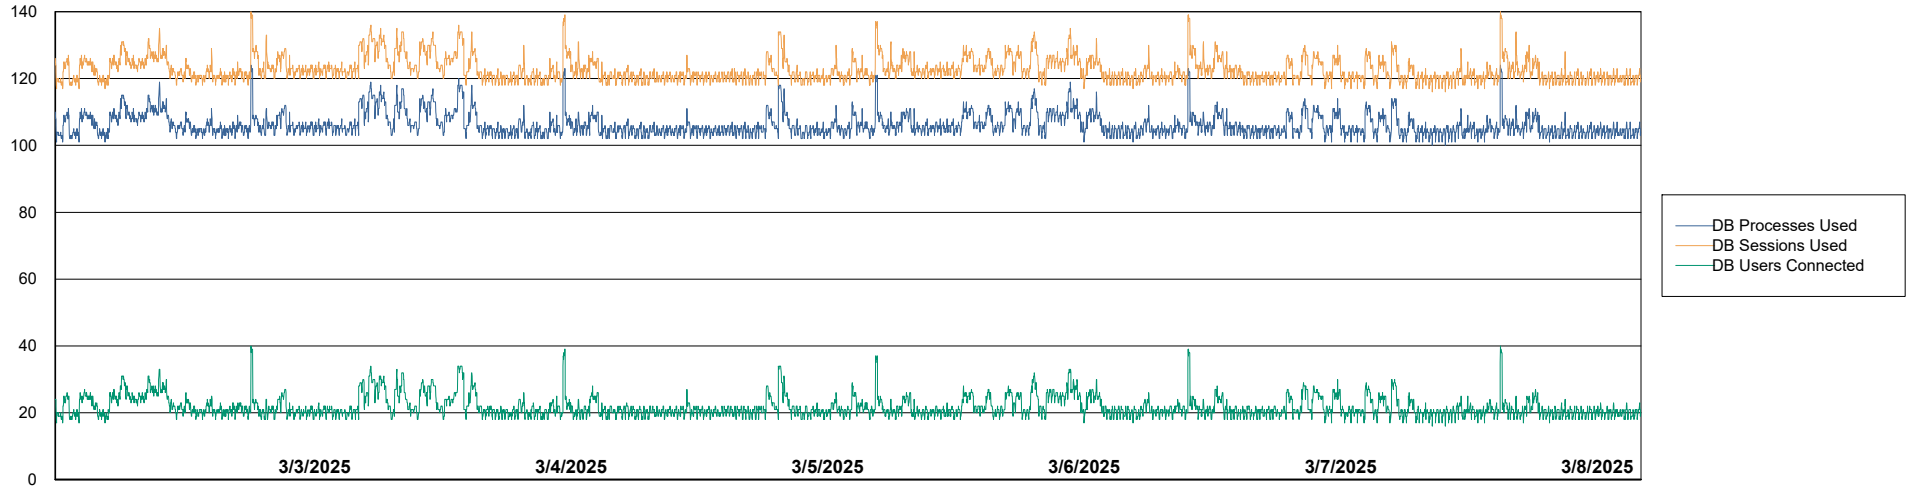

Weekly SLA Customer Report

Customer KLH_Production (24/7)
Database ID 139

Database Performance Future Live KLH_PRD_SRSBIDB02_ABS1

Weekly SLA Customer Report

Customer KLH_Production (24/7)
Database ID 139

Database Performance KLH_PRD_SRSBIDB01_ABS1