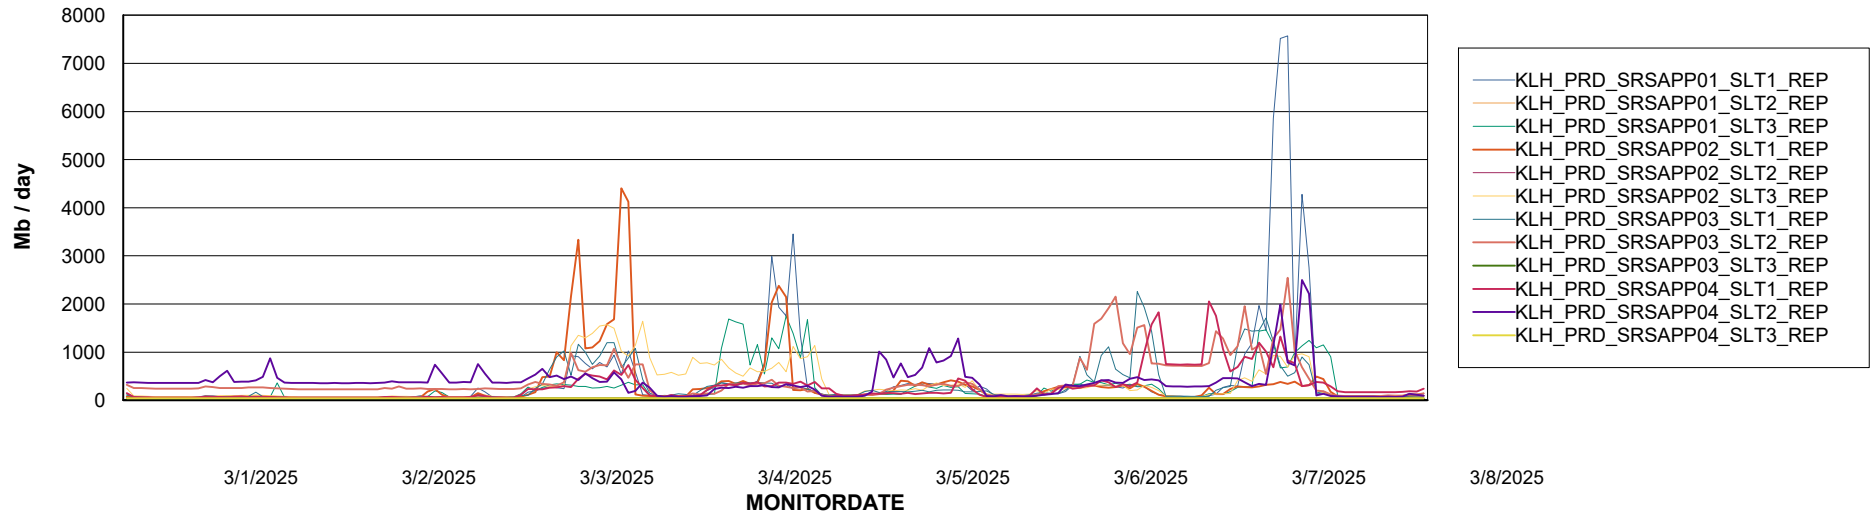

ABSSolute Application ReportServer Services

Avg memory used per ReportServer Service