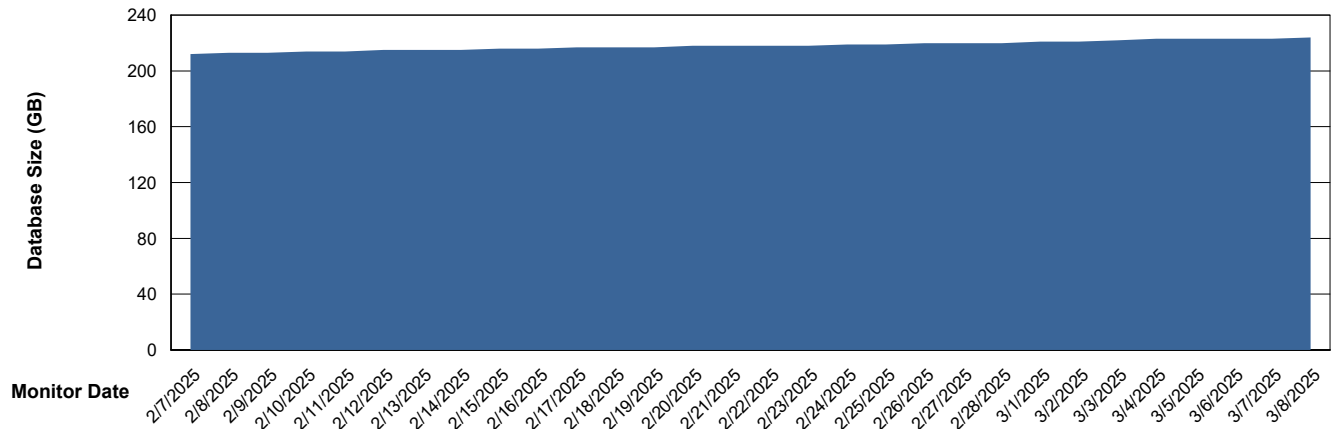

DB Processes Max 1,000
DB Processes Max 4
DB Processes Max 0

Weekly SLA Customer Report

Customer KLH_Production (24/7)
Database ID 139

DATABASE SIZE Future Live KLH_PRD_SRSBIDB02_ABS1

Database growth over last month

DATABASE SIZE KLH_PRD_SRSBIDB01_ABS1

Database growth over last month

Weekly SLA Customer Report

Customer KLH_Production (24/7)
Database ID 139

DATABASE SIZE KLH_PRD_SRSDB01_ABS1

Database growth over last month