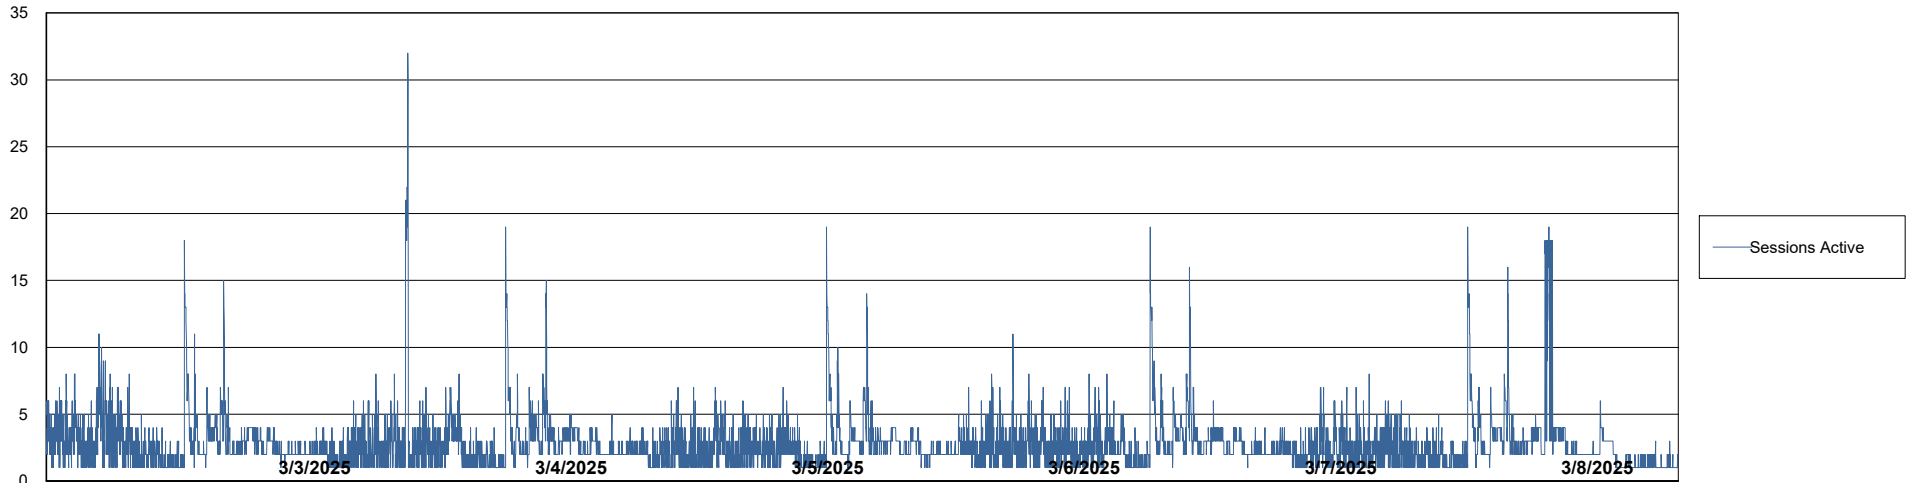

Database Performance KLH_PRD_SRSD01_ABS1