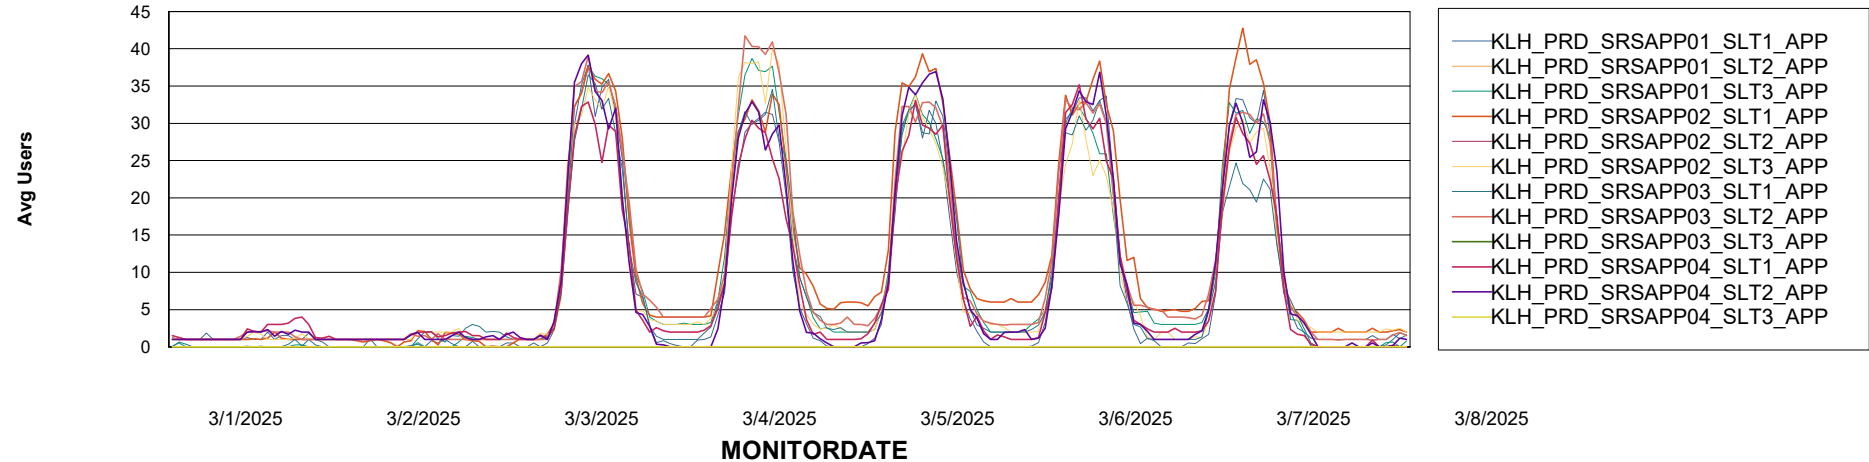

Weekly SLA Customer Report

Customer KLH_Production (24/7)
Database ID 139

ABSSolute Application Server Services

Avg memory used per ABS Server Service

Avg users per day per ABS server

Weekly SLA Customer Report