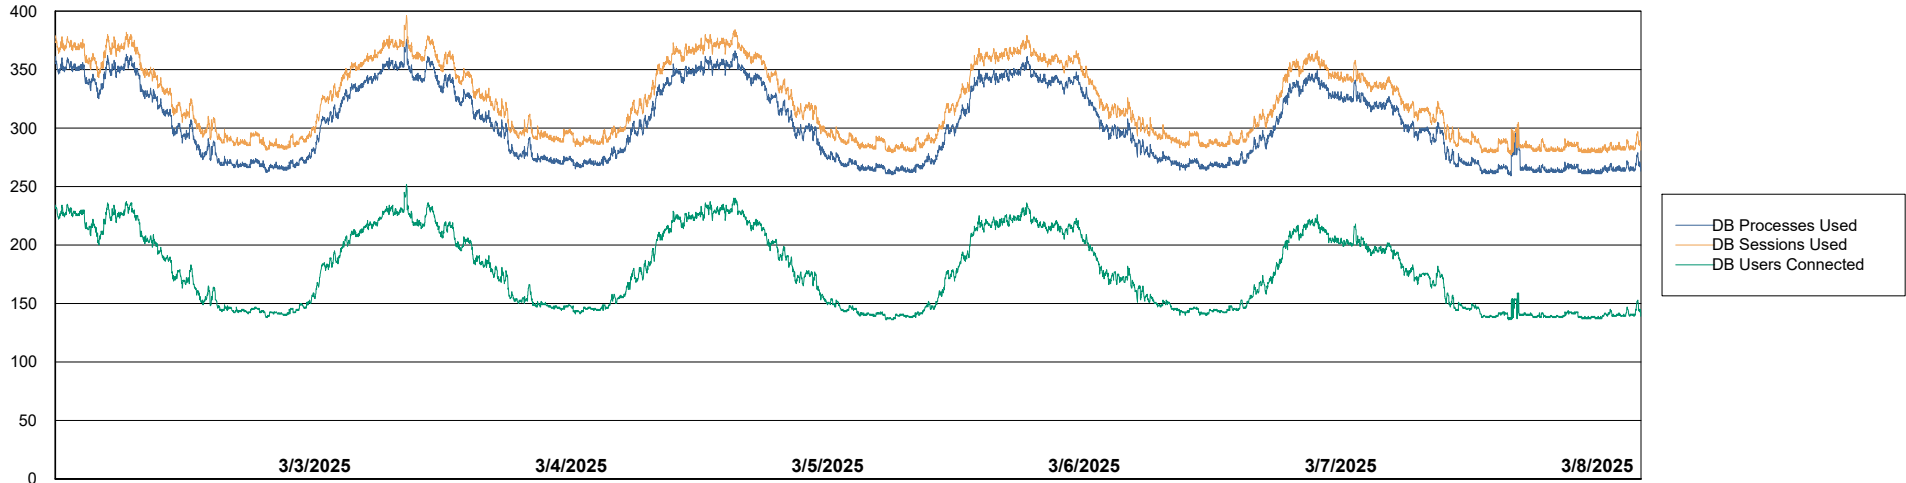

Database Performance KLH_PRD_SRSD01_ABS1