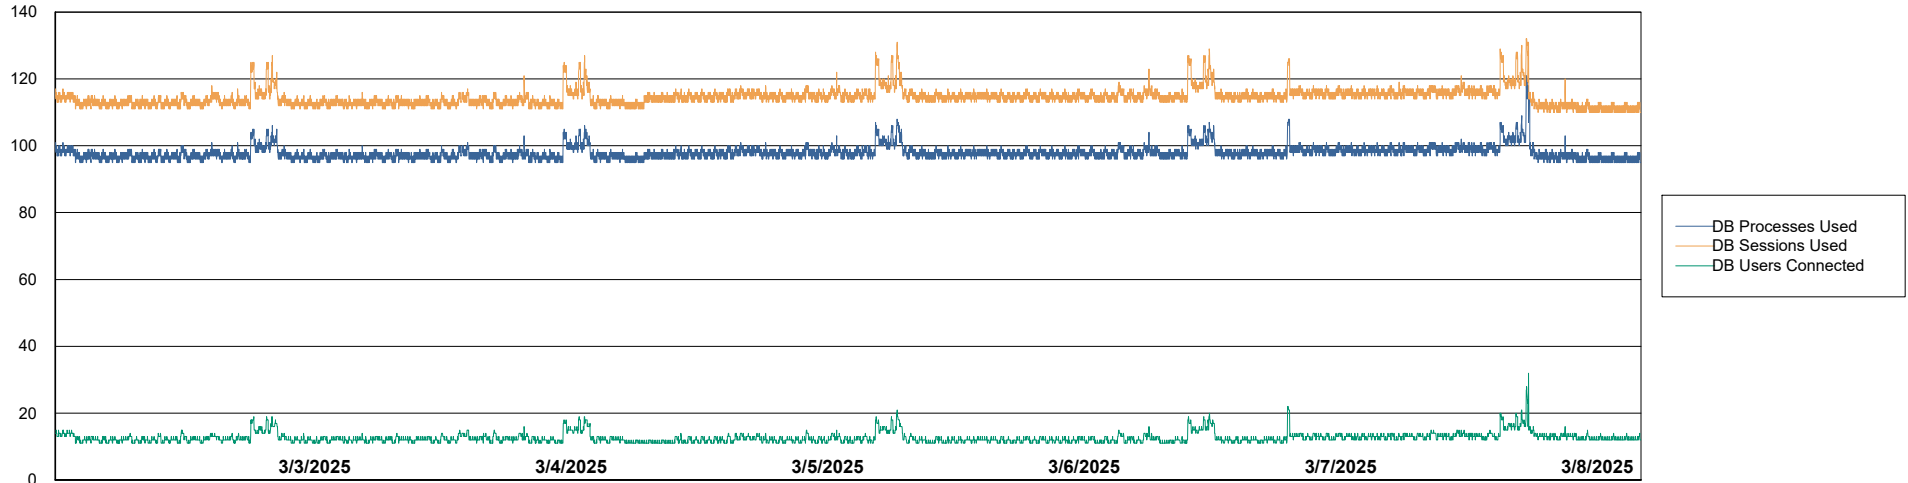

Weekly SLA Customer Report

Customer KLH_Production (24/7)
Database ID 139

Database Performance Future Live KLH_PRD_SRSBIDB02_ABS1

Weekly SLA Customer Report

Customer KLH_Production (24/7)
Database ID 139

Database Performance KLH_PRD_SRSBIDB01_ABS1