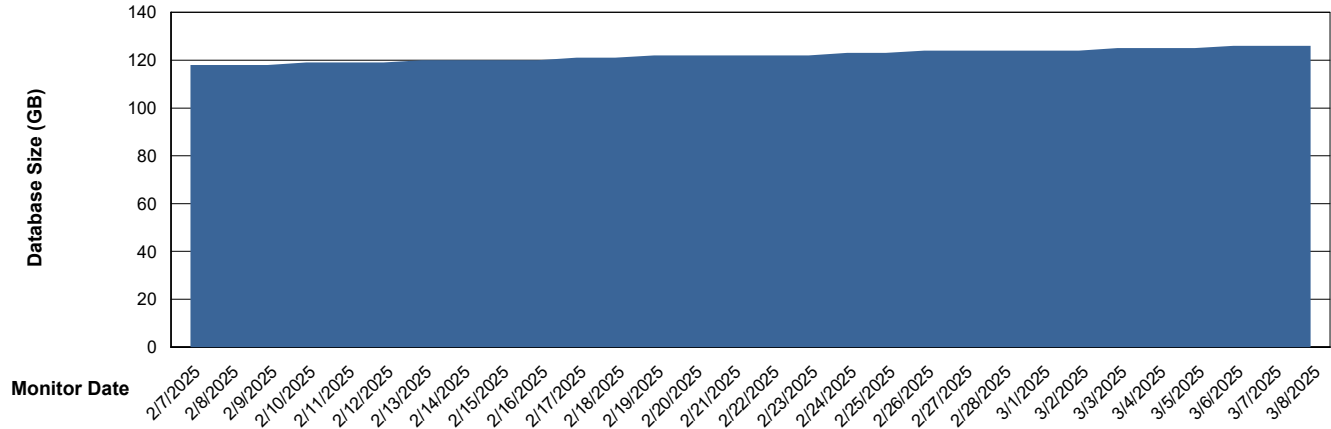

DB Processes Max 1,000
DB Processes Max 4
DB Processes Max 0

Weekly SLA Customer Report

Customer KLH_Production (24/7)
Database ID 139

DATABASE SIZE Future Live KLH_PRD_SRSBIDB02_ABS1

Database growth over last month

DATABASE SIZE KLH_PRD_SRSBIDB01_ABS1

Database growth over last month

Weekly SLA Customer Report

Customer KLH_Production (24/7)
Database ID 139

DATABASE SIZE KLH_PRD_SRSDB01_ABS1

Database growth over last month