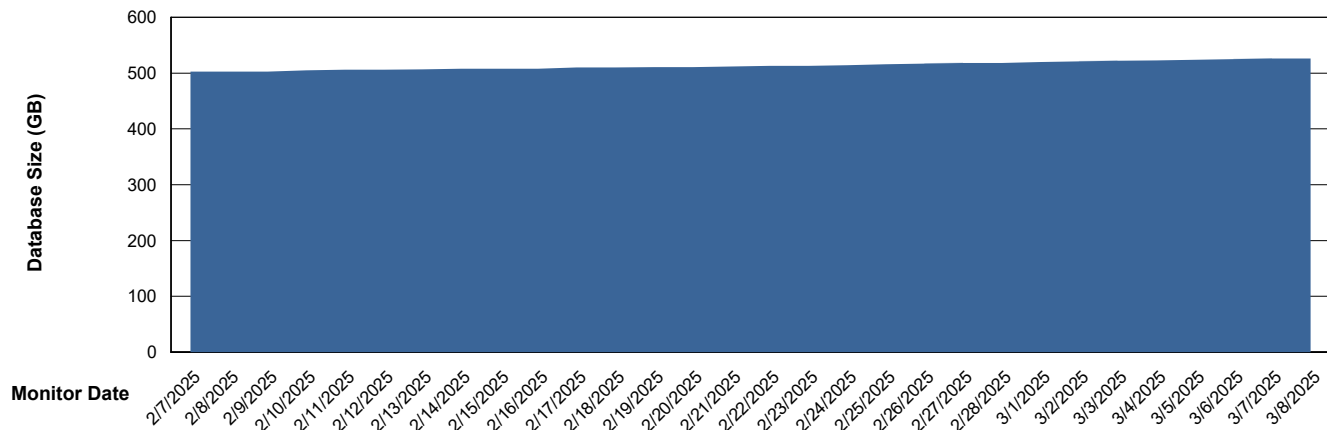

DATABASE SIZE KLH_PRD_SRSBIDB01_ABS1

Database growth over last month

Weekly SLA Customer Report

Customer KLH_Production (24/7)
Database ID 139

DATABASE SIZE KLH_PRD_SRSDB01_ABS1

Database growth over last month