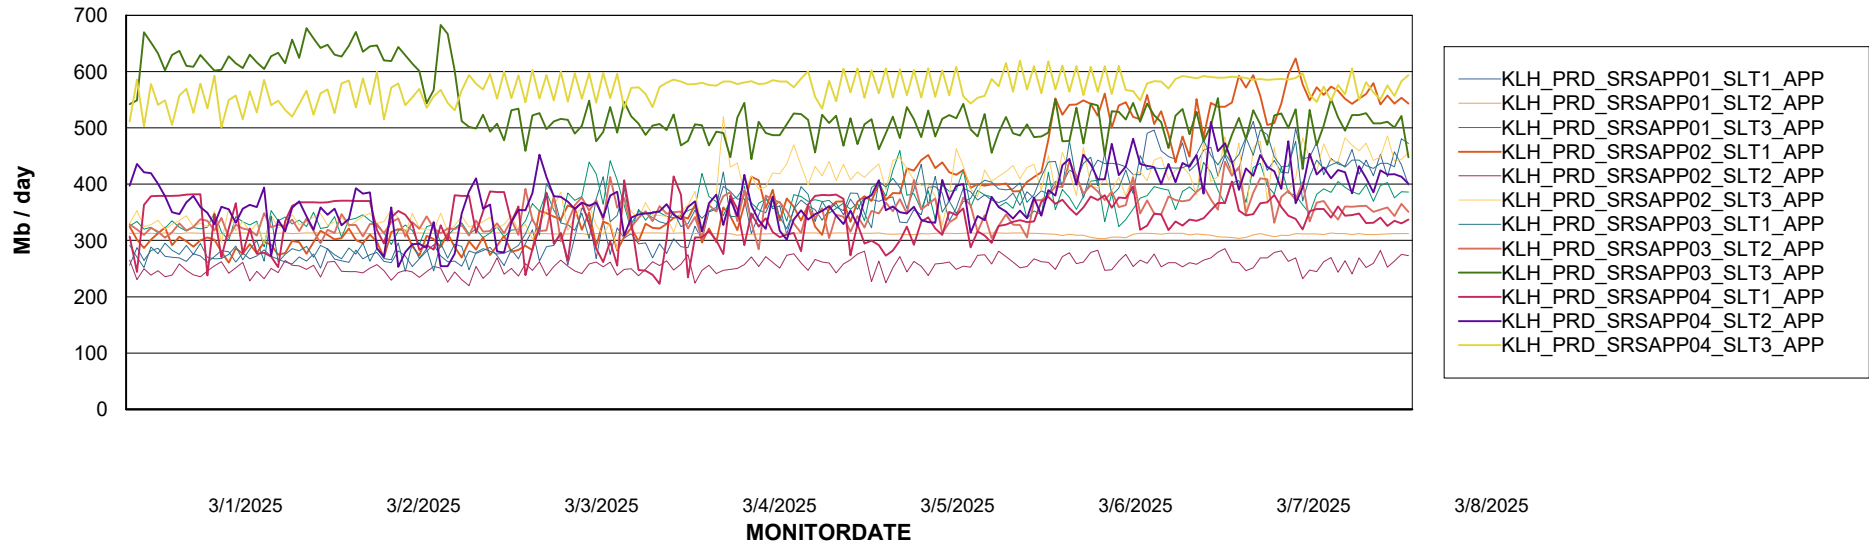

ABSSolute Application Server Services

Avg memory used per ABS Server Service