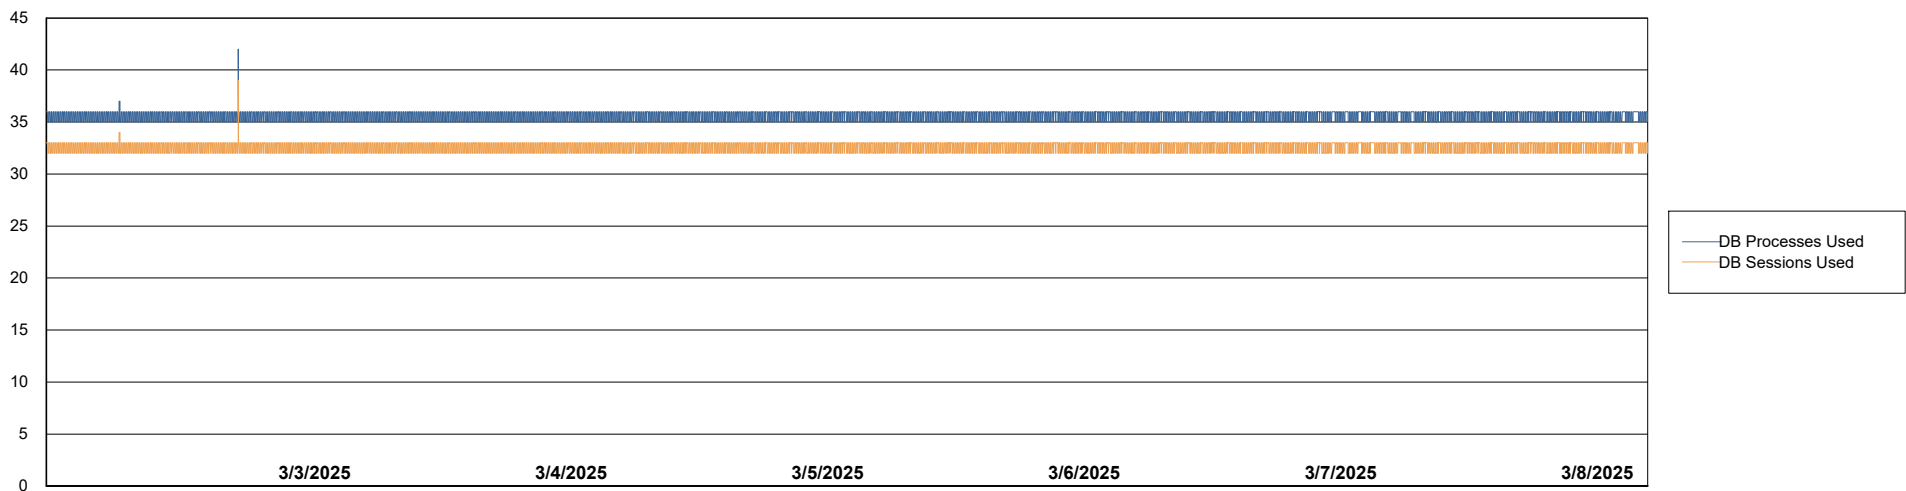

Database Performance KLA_STB_KLAHQORA06_DB_HSBABS1

DB Processes Max 1,000