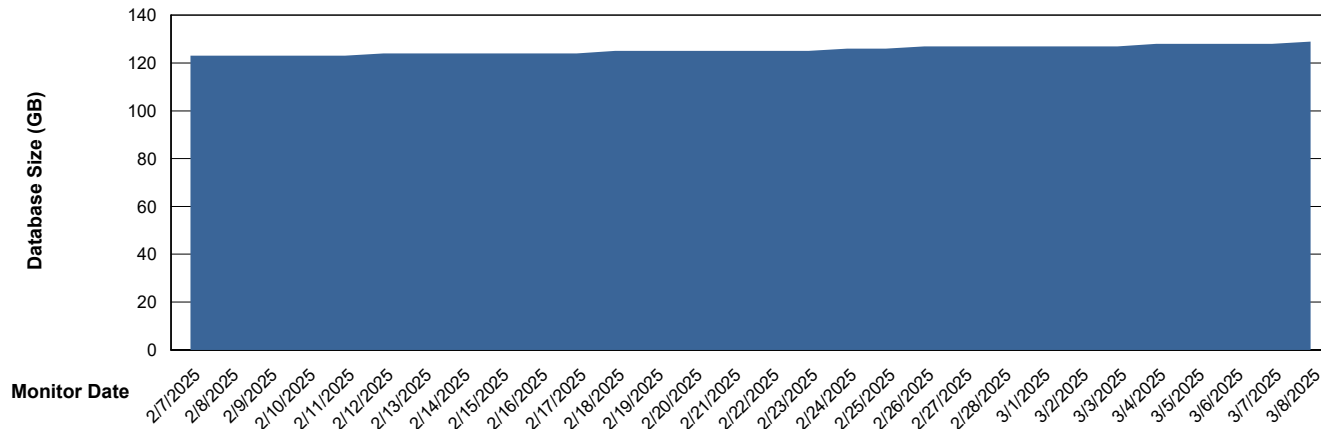

DATABASE SIZE KBR-DBS1-TOR_PROD_ABS1

Database growth over last month