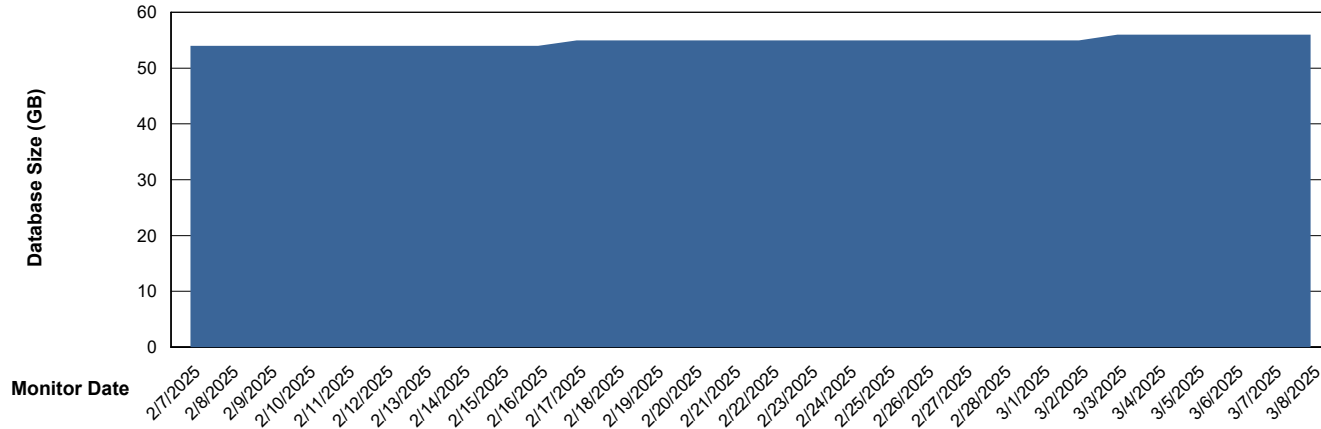

DATABASE SIZE KBR-BI-TOR_PROD_ABS1

Database growth over last month