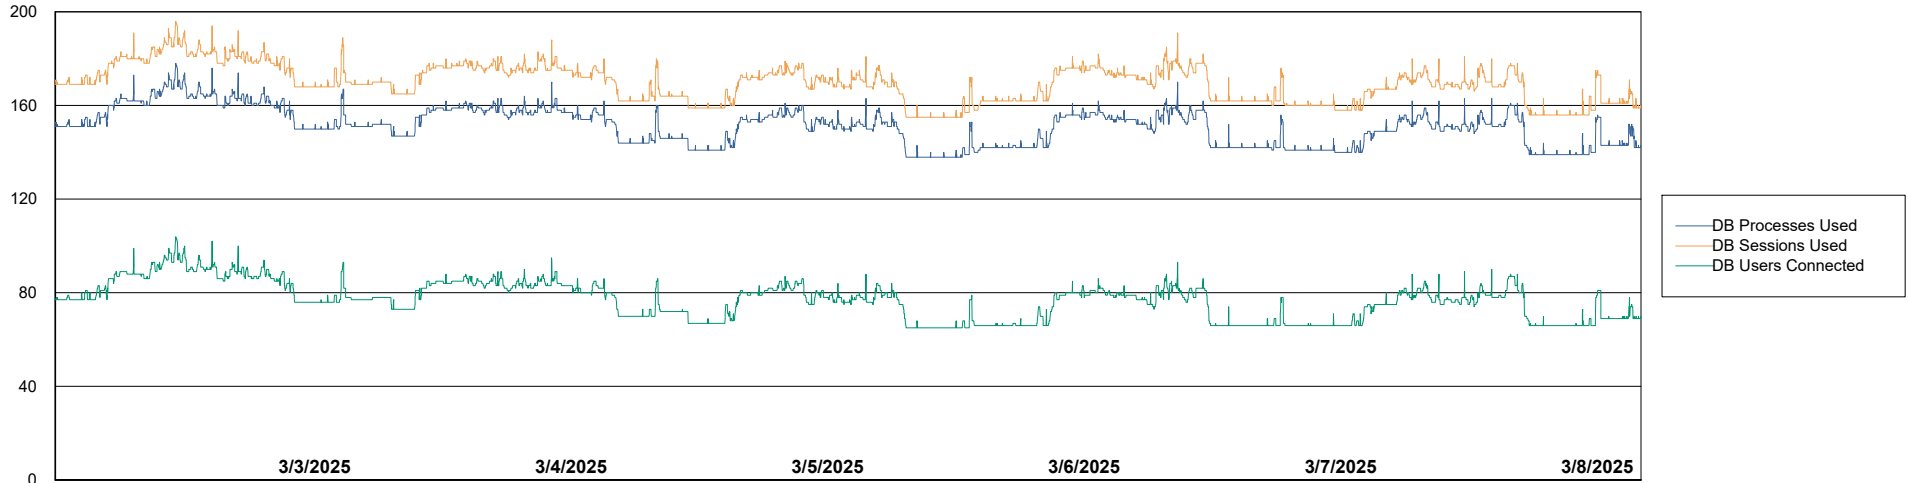

Database Performance KBR-DBS1-TOR_PROD_ABS1