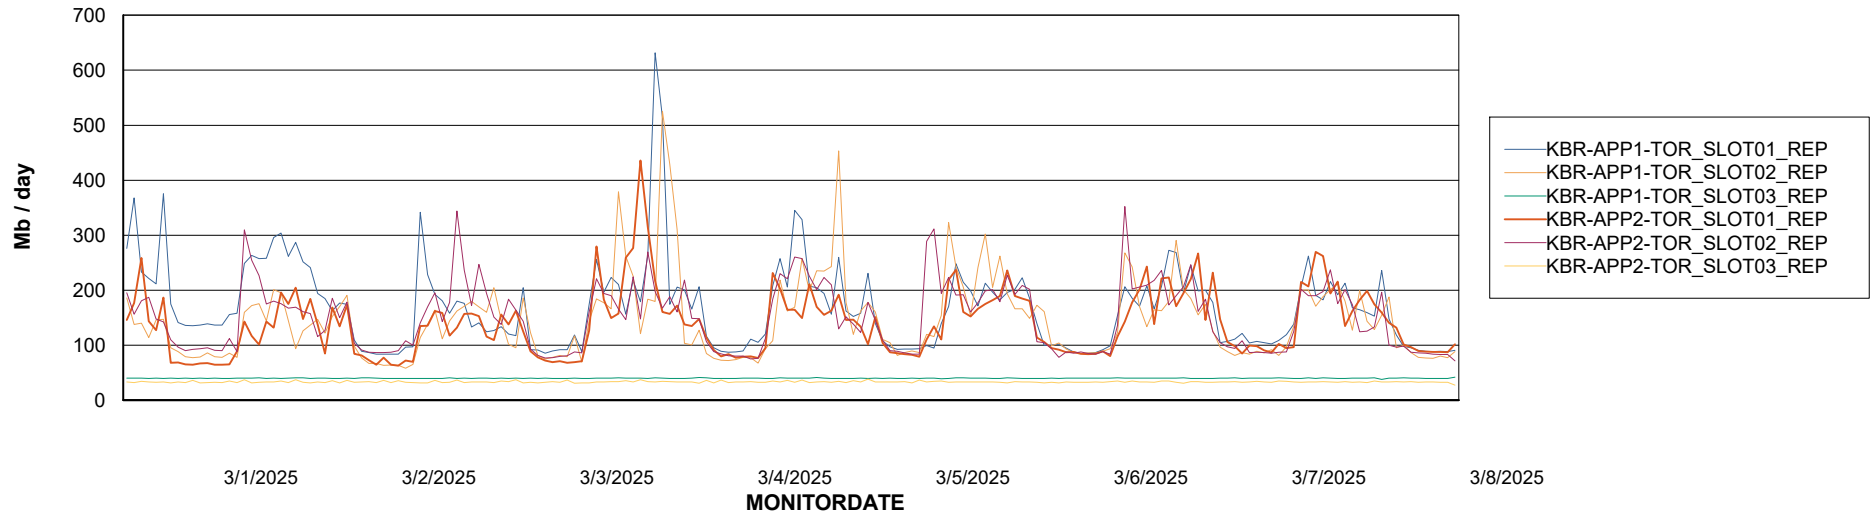

ABSSolute Application ReportServer Services

Avg memory used per ReportServer Service