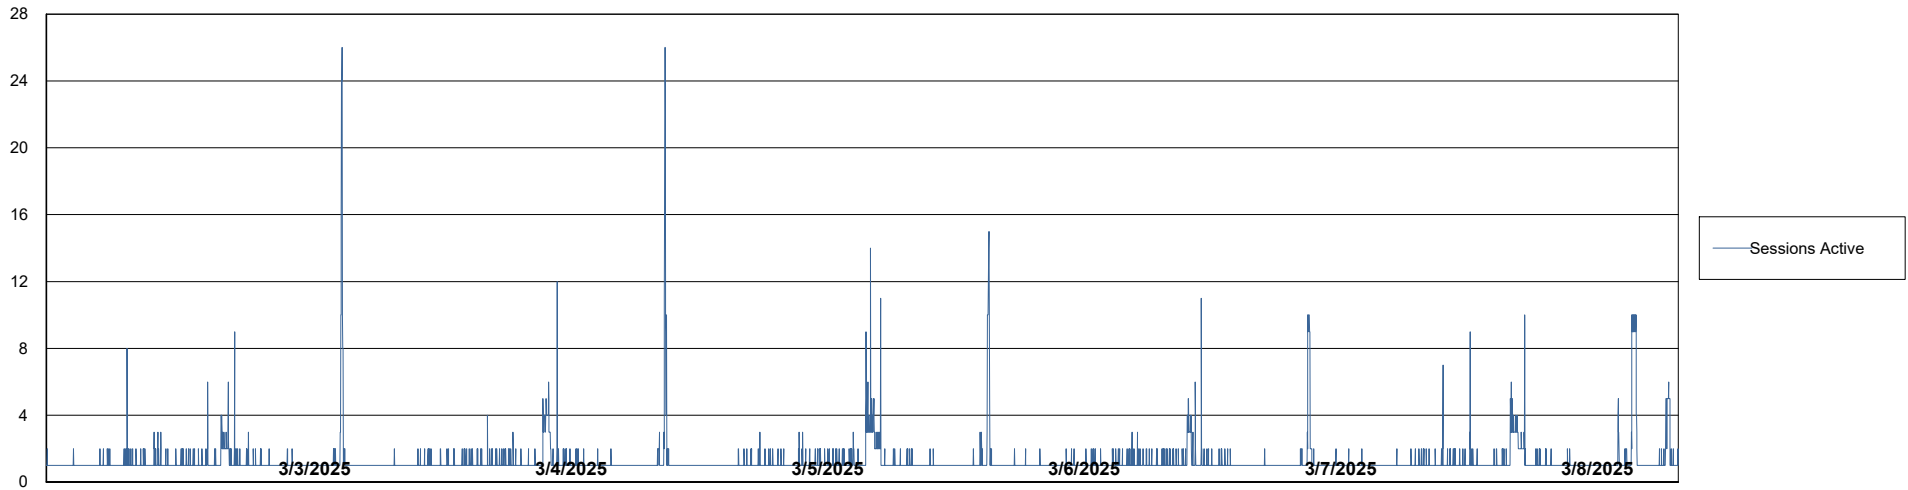

Database Performance KBR-DBS1-TOR_PROD_ABS1