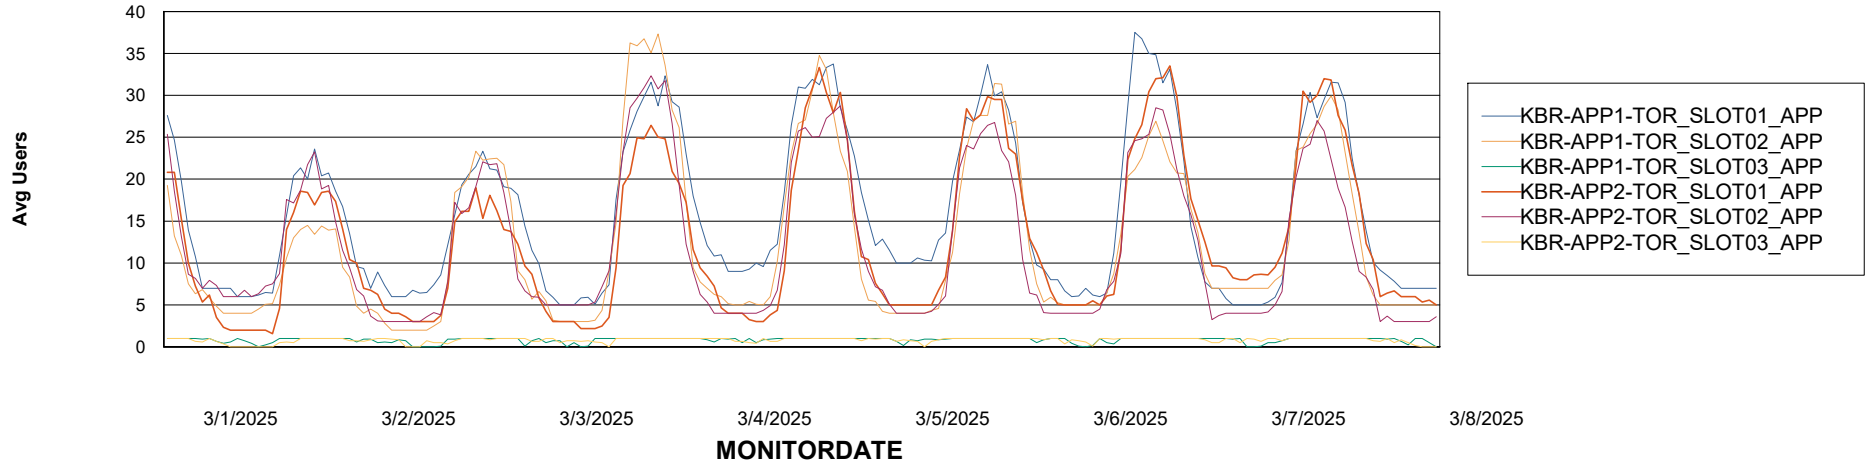

Avg users per day per ABS server