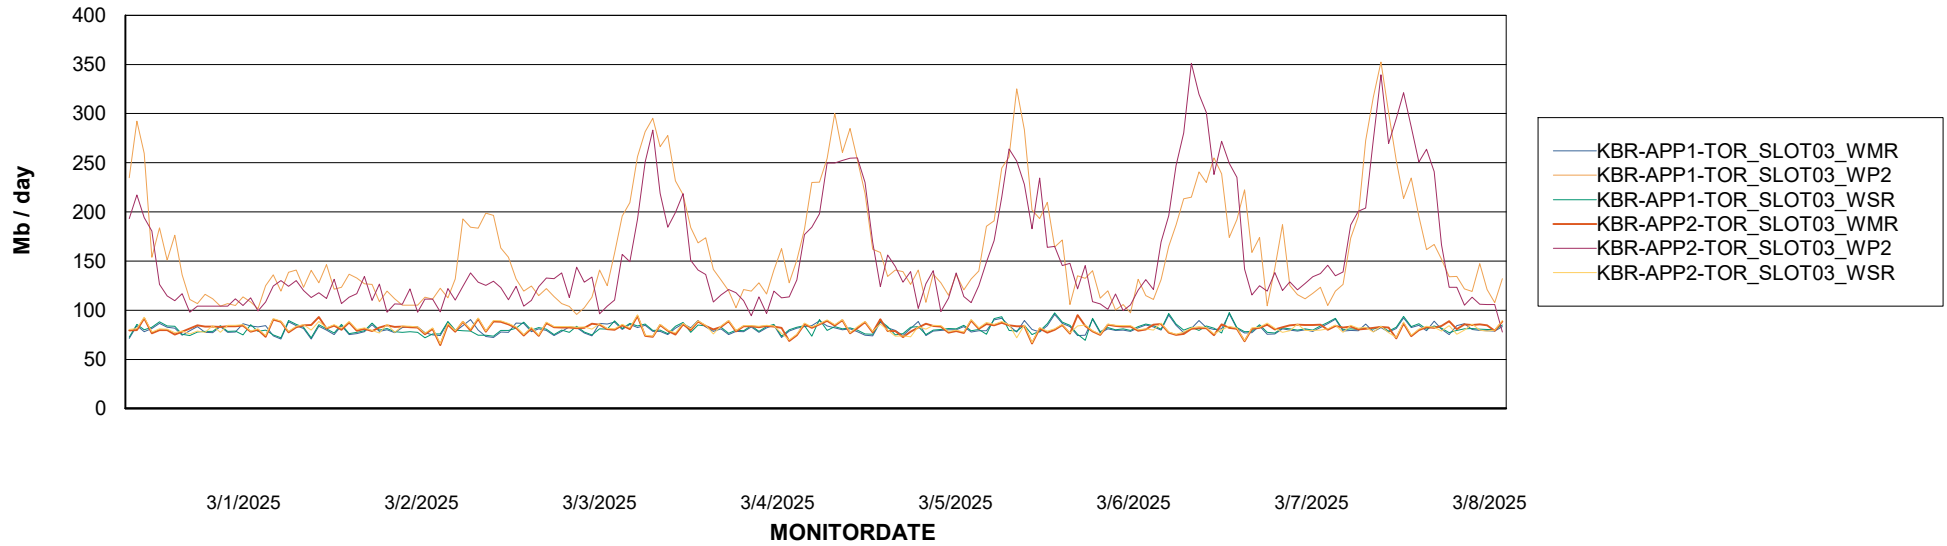

ABSSolute Web Component Services

Avg memory used per ABS Web component