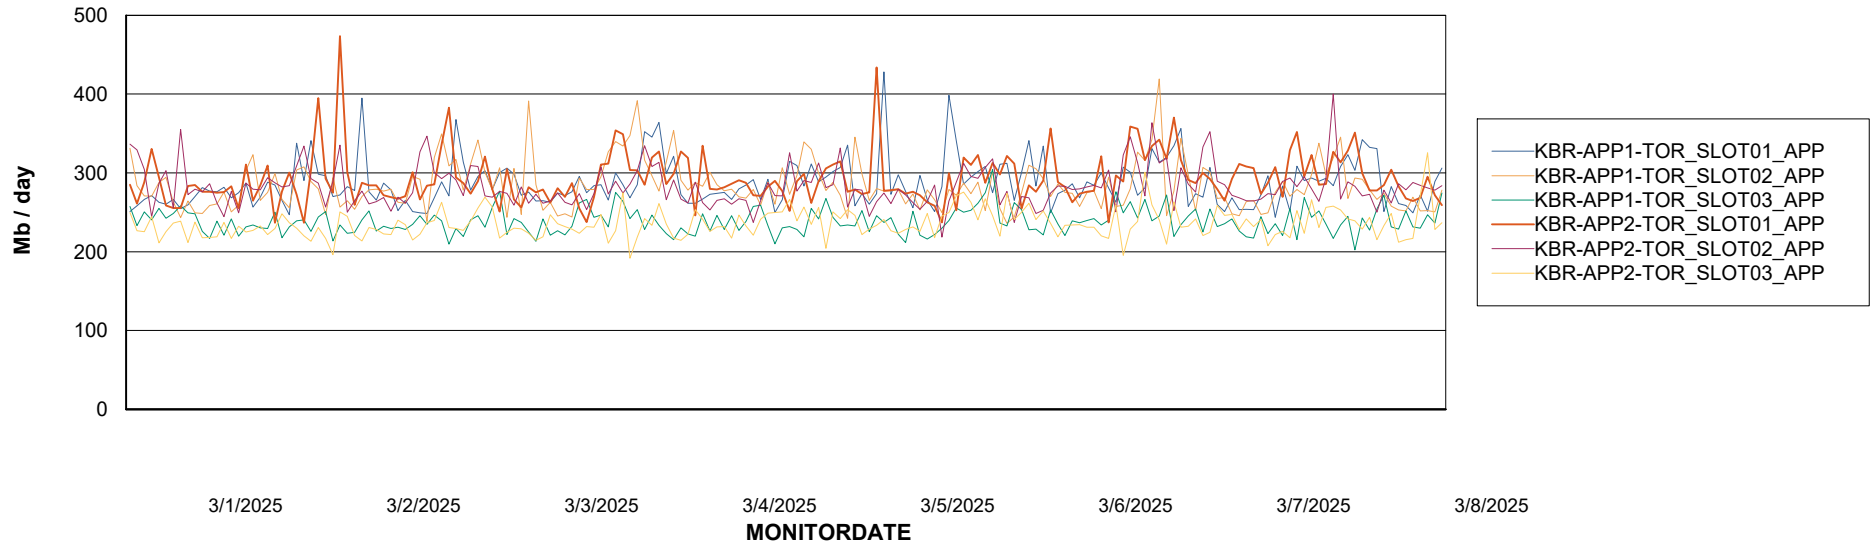

ABSSolute Application Server Services

Avg memory used per ABS Server Service