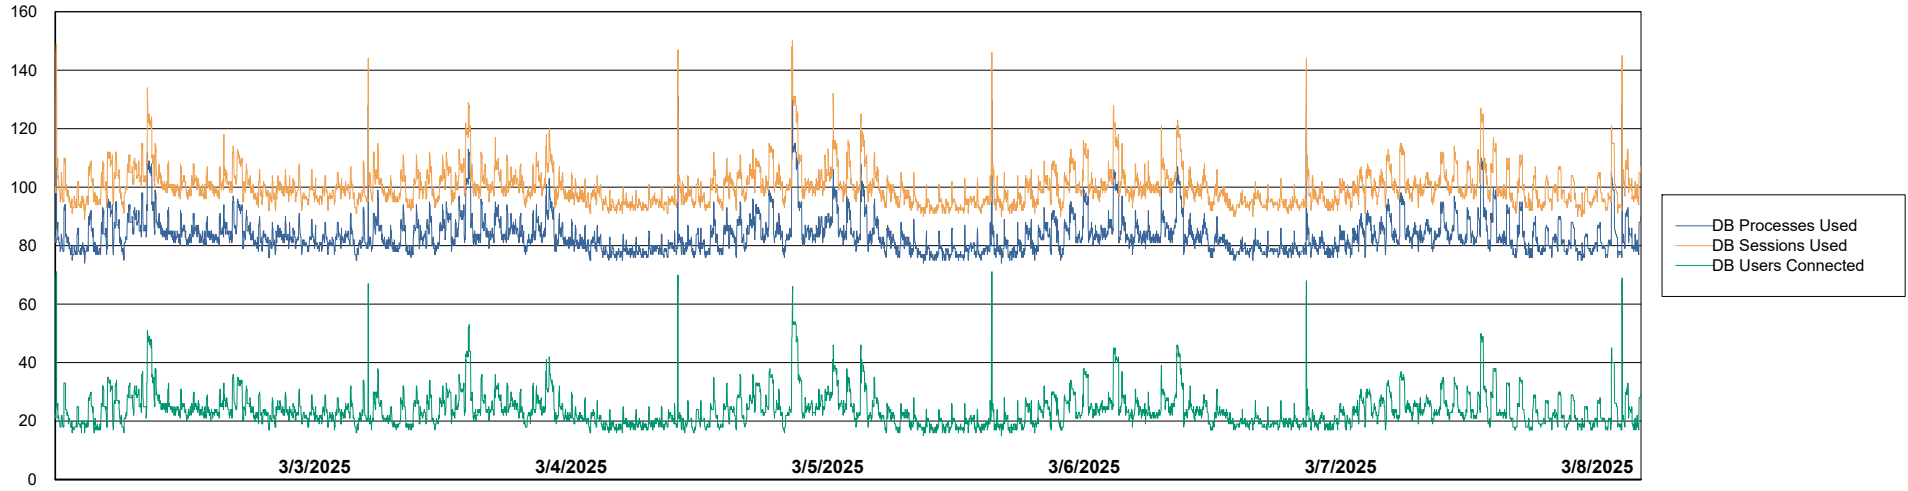

Database Performance KBR-BI-TOR_PROD_ABS1