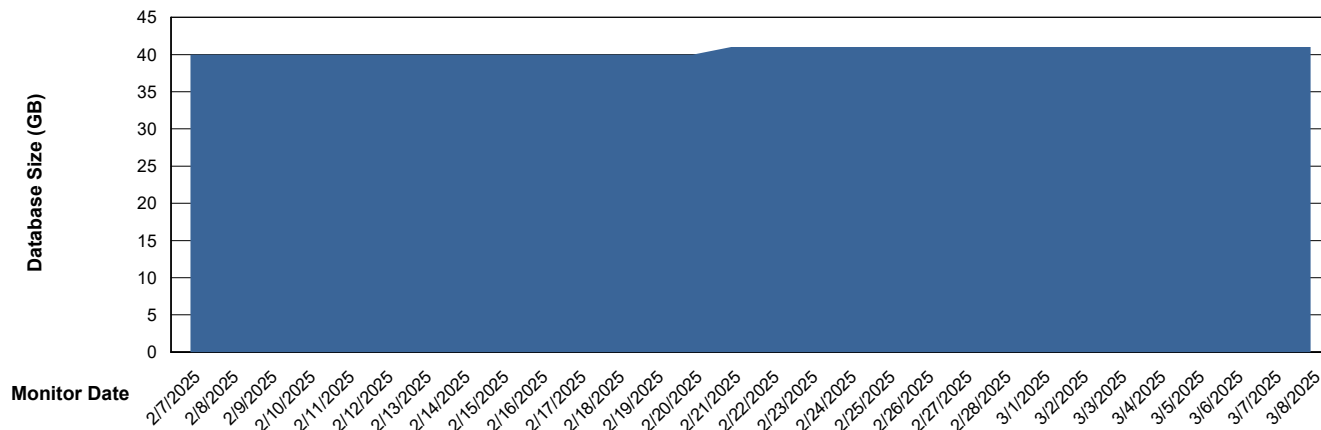

DATABASE SIZE HUE_PRD_S-ORABI2024_ABS1

Database growth over last month