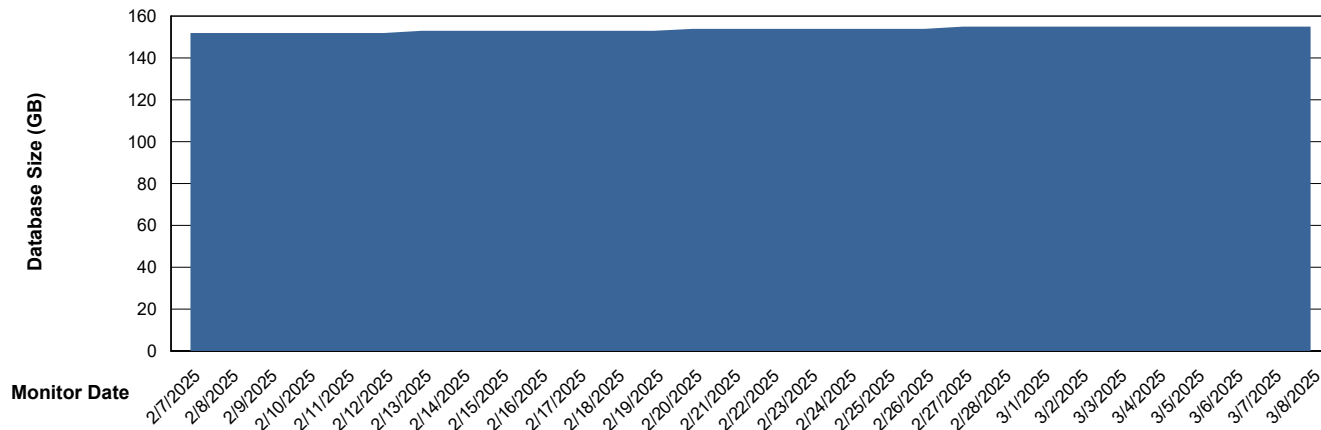

DATABASE SIZE HUE_PRD_S-ORAPROD2_ABS1

Database growth over last month