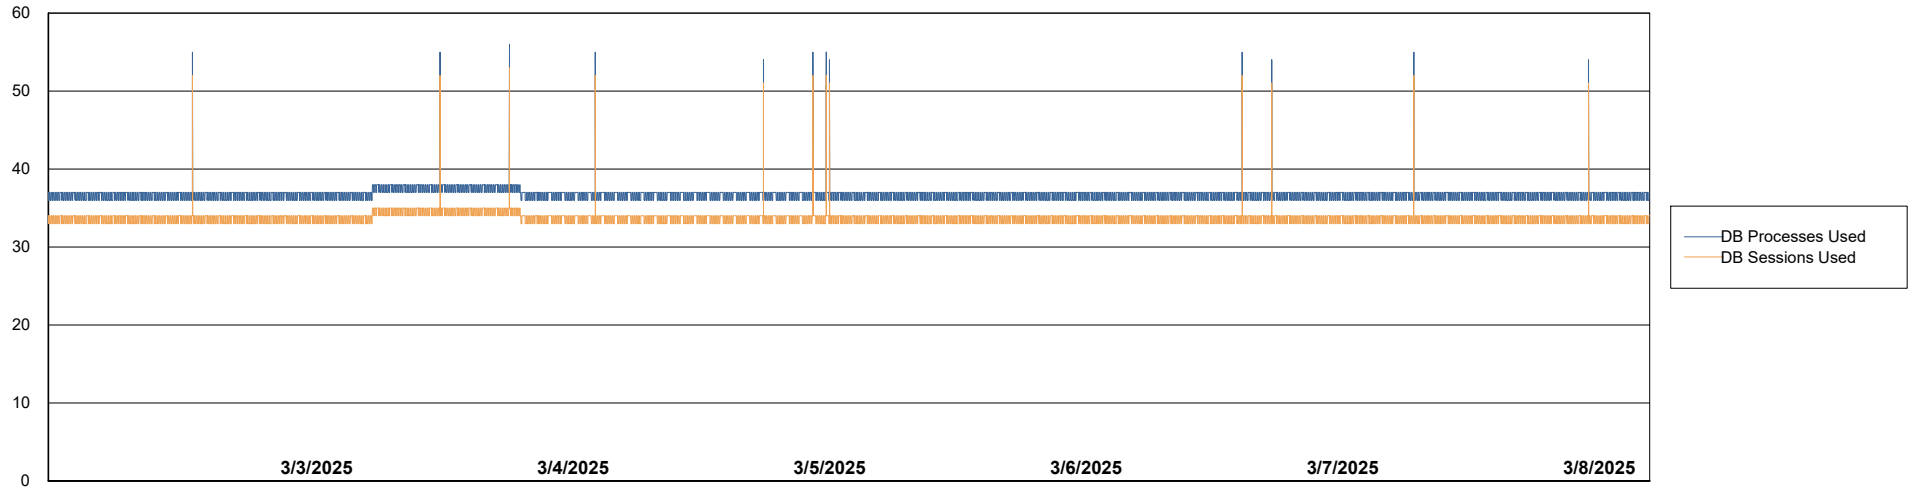

Database Performance HUE_PRD_S-ORATEST2_HSBABS1

DB Processes Max 1,000