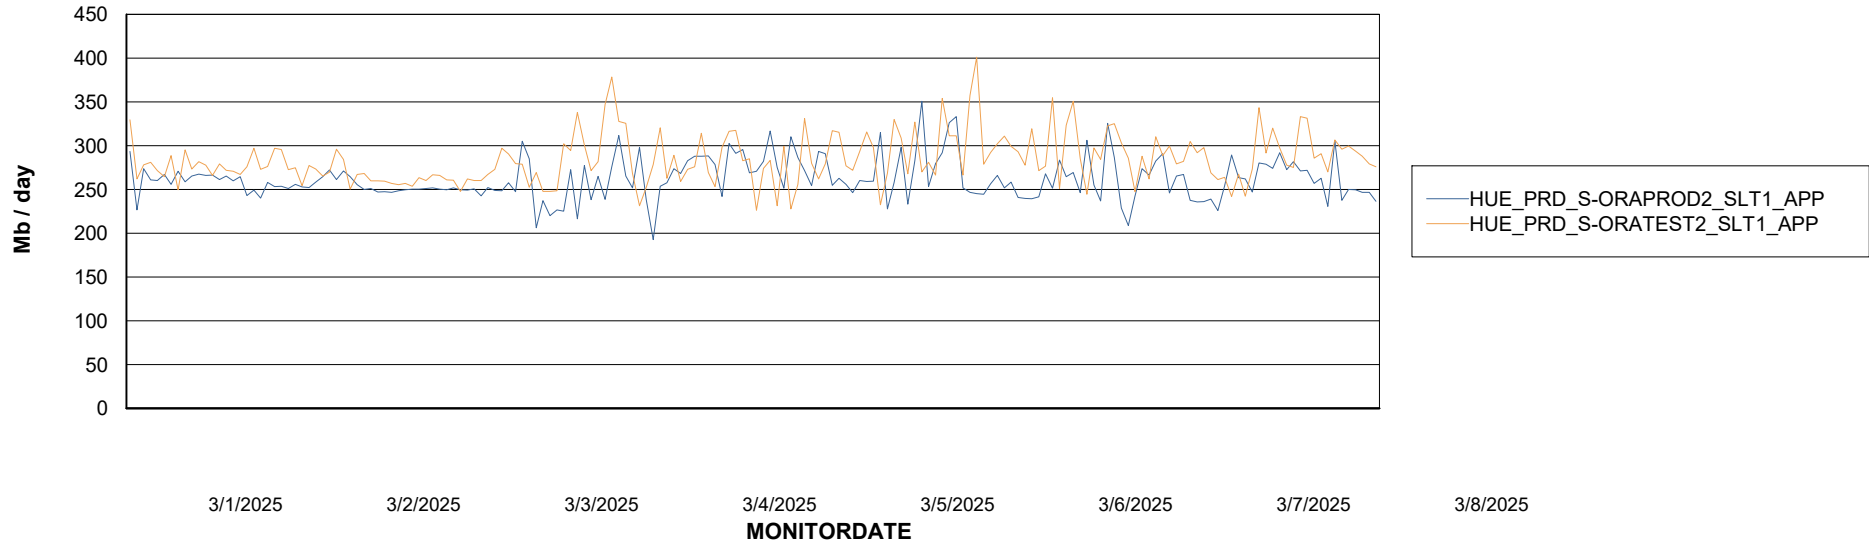

ABSSolute Application Server Services

Avg memory used per ABS Server Service