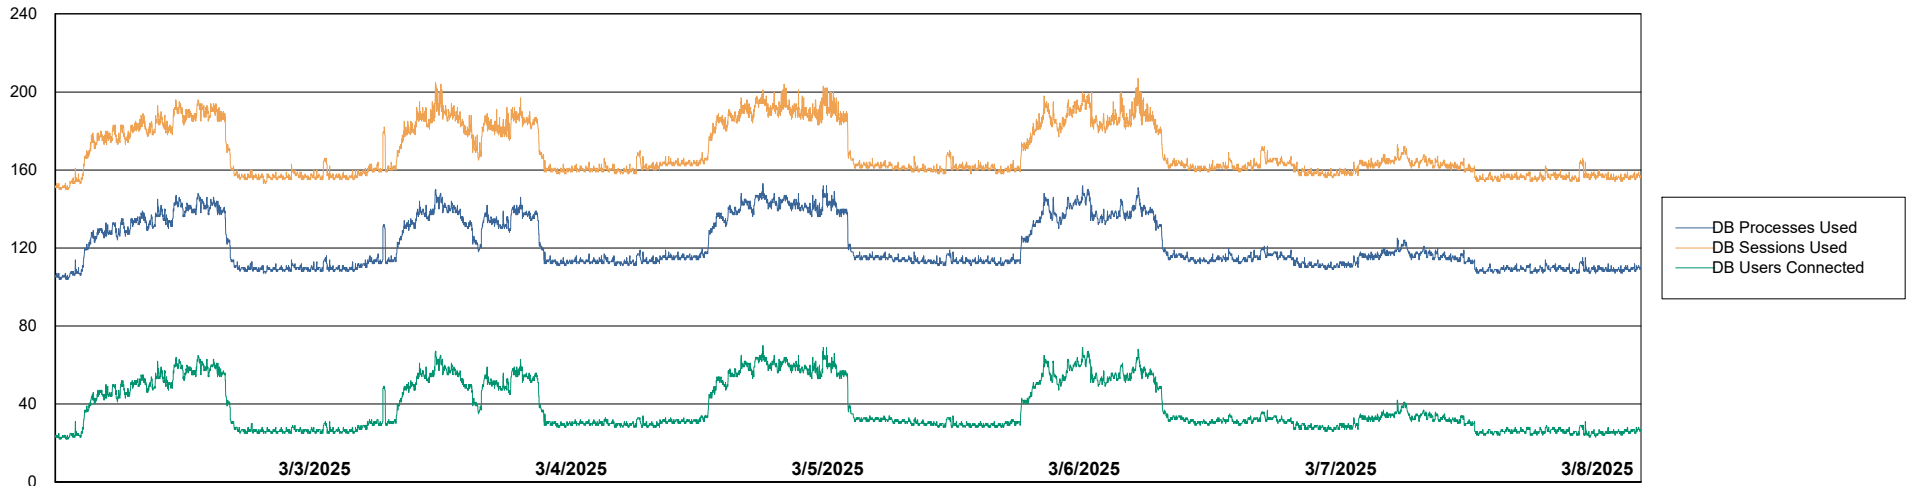

Weekly SLA Customer Report

Customer HUE_Production
Database ID 154

Database Performance HUE_PRD_S-ORABI2024_ABS1

Weekly SLA Customer Report

Customer HUE_Production
Database ID 154

Database Performance HUE_PRD_S-ORAPROD2_ABS1