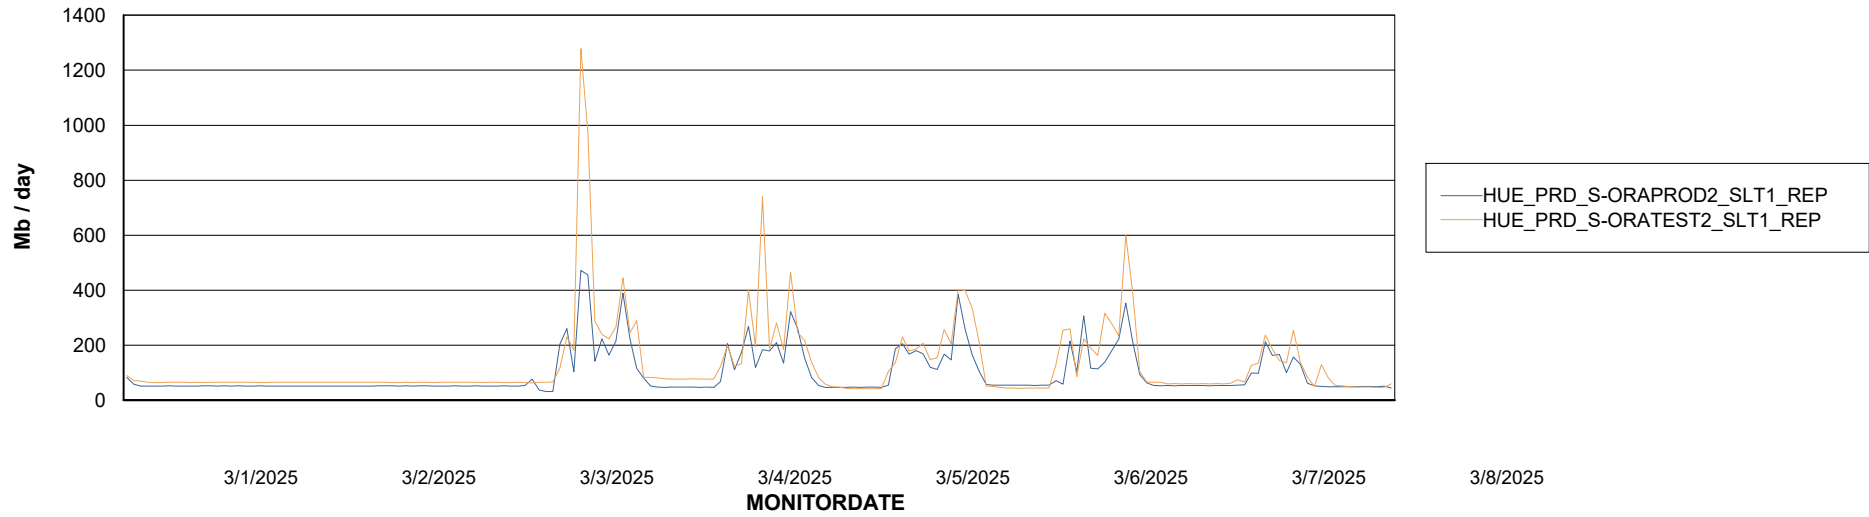

Avg memory used per ABS Server Service

Avg users per day per ABS server

Weekly SLA Customer Report

Customer HUE_Production
Database ID 154

ABSSolute Application ReportServer Services

Avg memory used per ReportServer Service