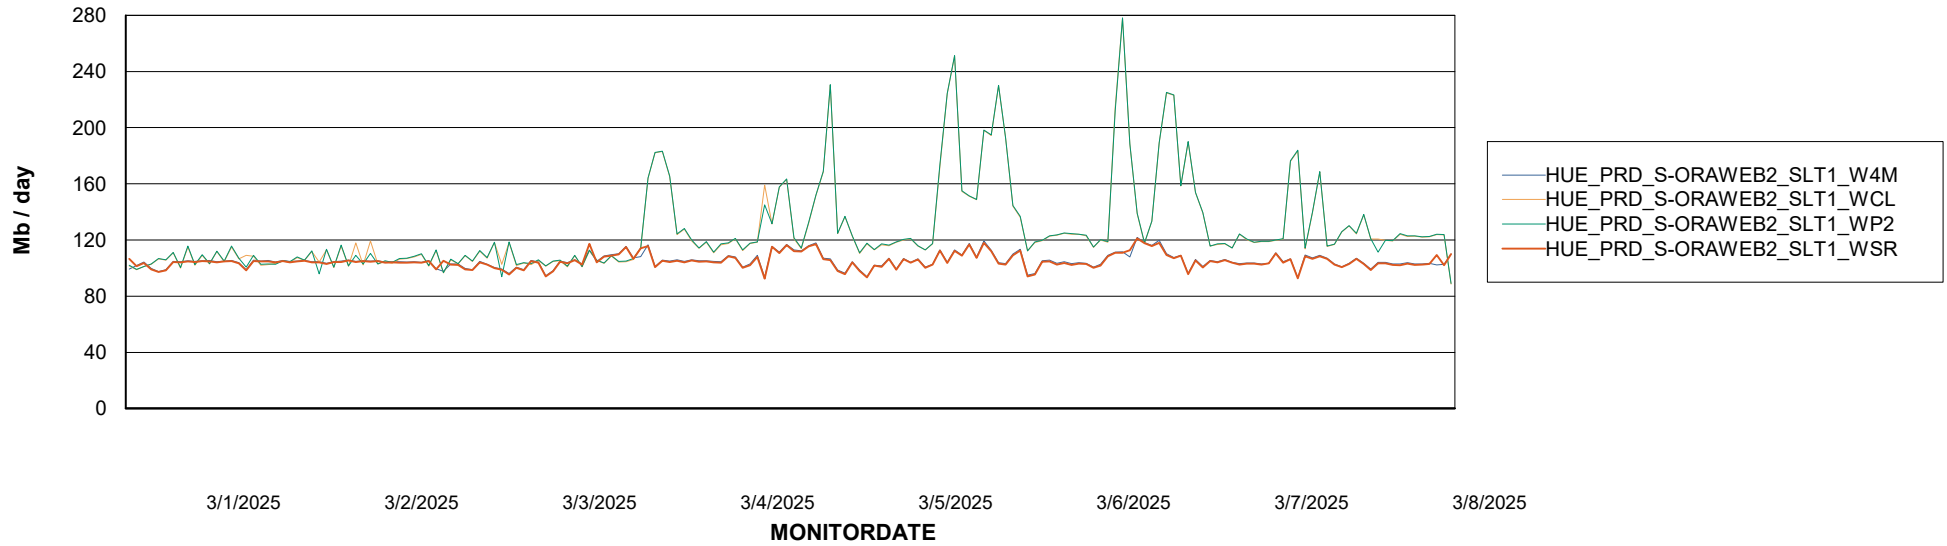

ABSSolute Web Component Services

Avg memory used per ABS Web component