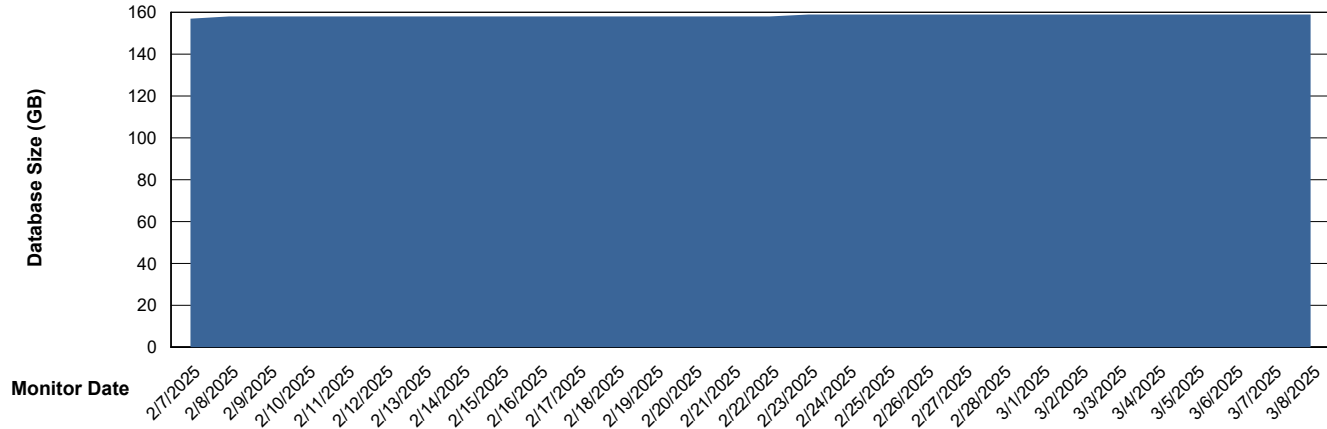

Weekly SLA Customer Report

Customer EUT_Production
Database ID 114

Database Performance EUT_EUP_PRD_URVINA22T_DB_ABS1

Weekly SLA Customer Report

Customer EUT_Production
Database ID 114

Database Performance EUT_URM_PRD_URVINA26_DB_ABS1

Weekly SLA Customer Report

Customer EUT_Production
Database ID 114

DATABASE SIZE EUT_EUP_PRD_URVINA22T_DB_ABS1

Database growth over last month

DATABASE SIZE EUT_URM_PRD_URVINA26_DB_ABS1

Database growth over last month