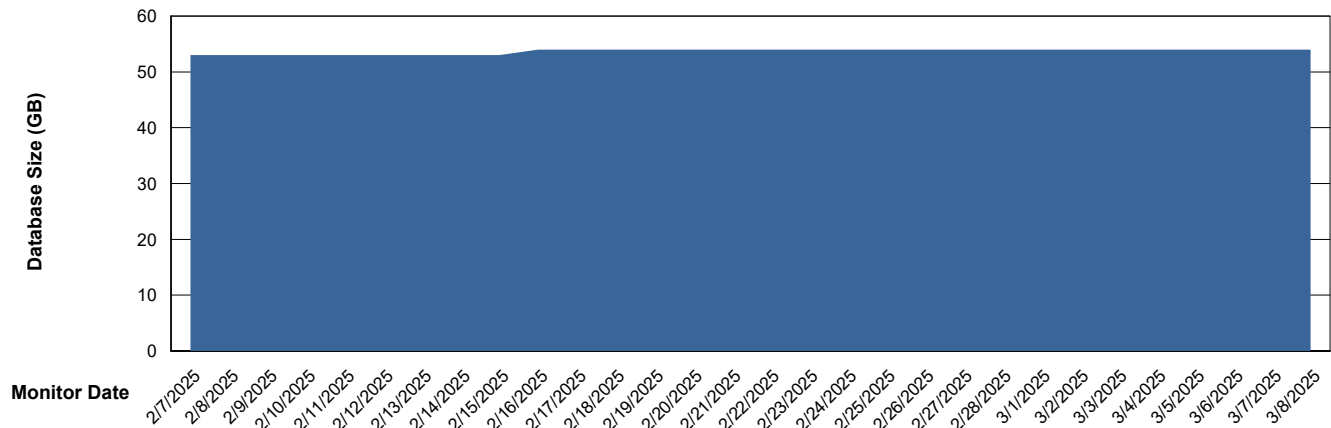

DB Processes Max 0
DB Processes Max 1,000

Weekly SLA Customer Report

Customer ELJ Production
Database ID 72

Database Performance ELJ_PRD_FRASEQXPRDDB03_ABS1

Weekly SLA Customer Report

Customer ELJ Production
Database ID 72

DATABASE SIZE ELJ_PRD_FRASEQXPRDDB01_ABS1

Database growth over last month

DATABASE SIZE ELJ_PRD_FRASEQXPRDDB03_ABS1

Database growth over last month

Weekly SLA Customer Report

Customer ELJ Production
 Database ID 72