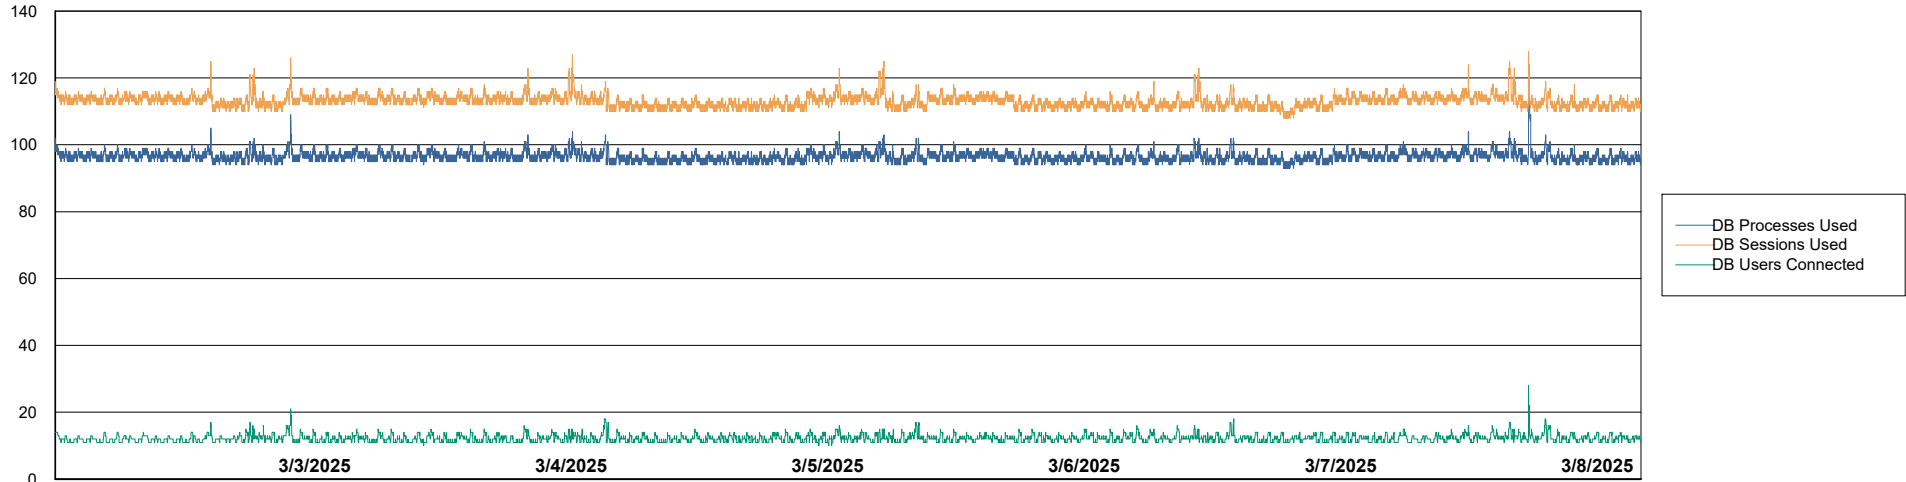

DB Processes Max 0
DB Processes Max 1,000

Weekly SLA Customer Report

Customer ELJ Production
Database ID 72

Database Performance ELJ_PRD_FRASEQXPRDDB03_ABS1

Weekly SLA Customer Report

Customer ELJ Production
Database ID 72