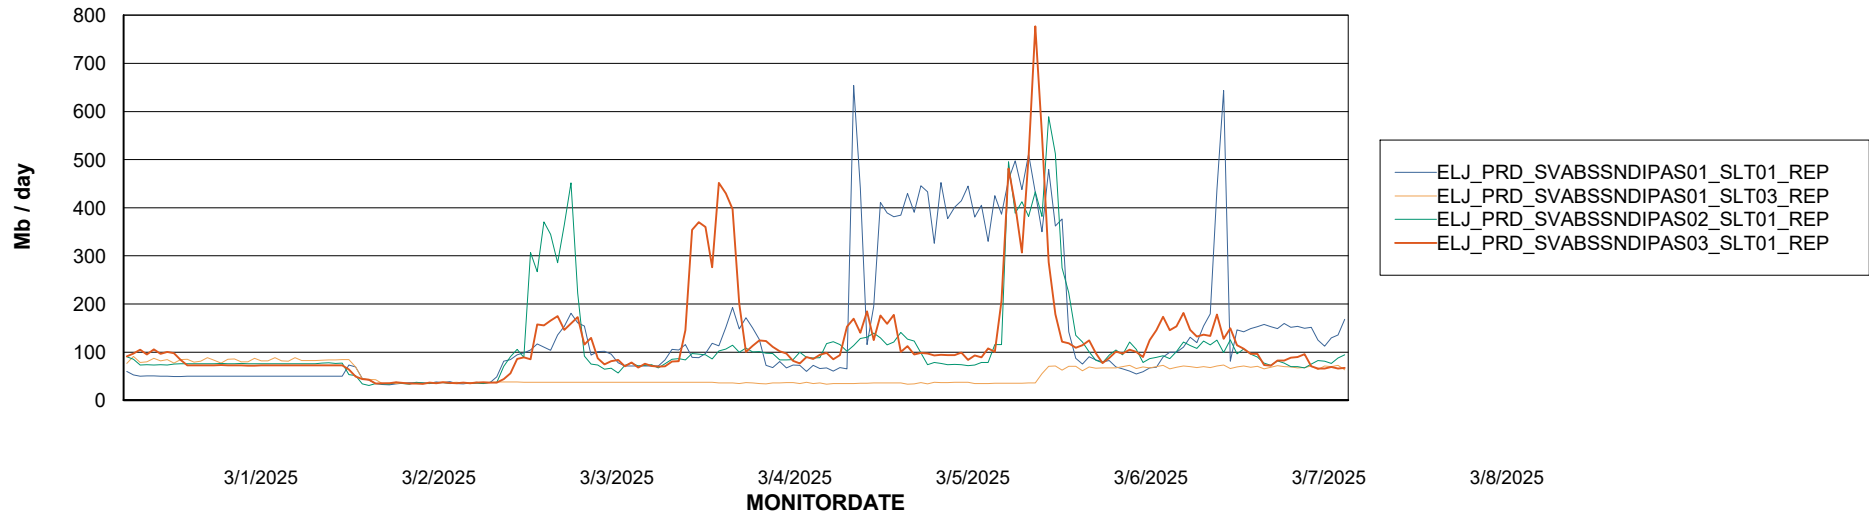

Avg memory used per ABS Server Service

Avg users per day per ABS server

Weekly SLA Customer Report

Customer ELJ Production
Database ID 72

ABSSolute Application ReportServer Services

Avg memory used per ReportServer Service