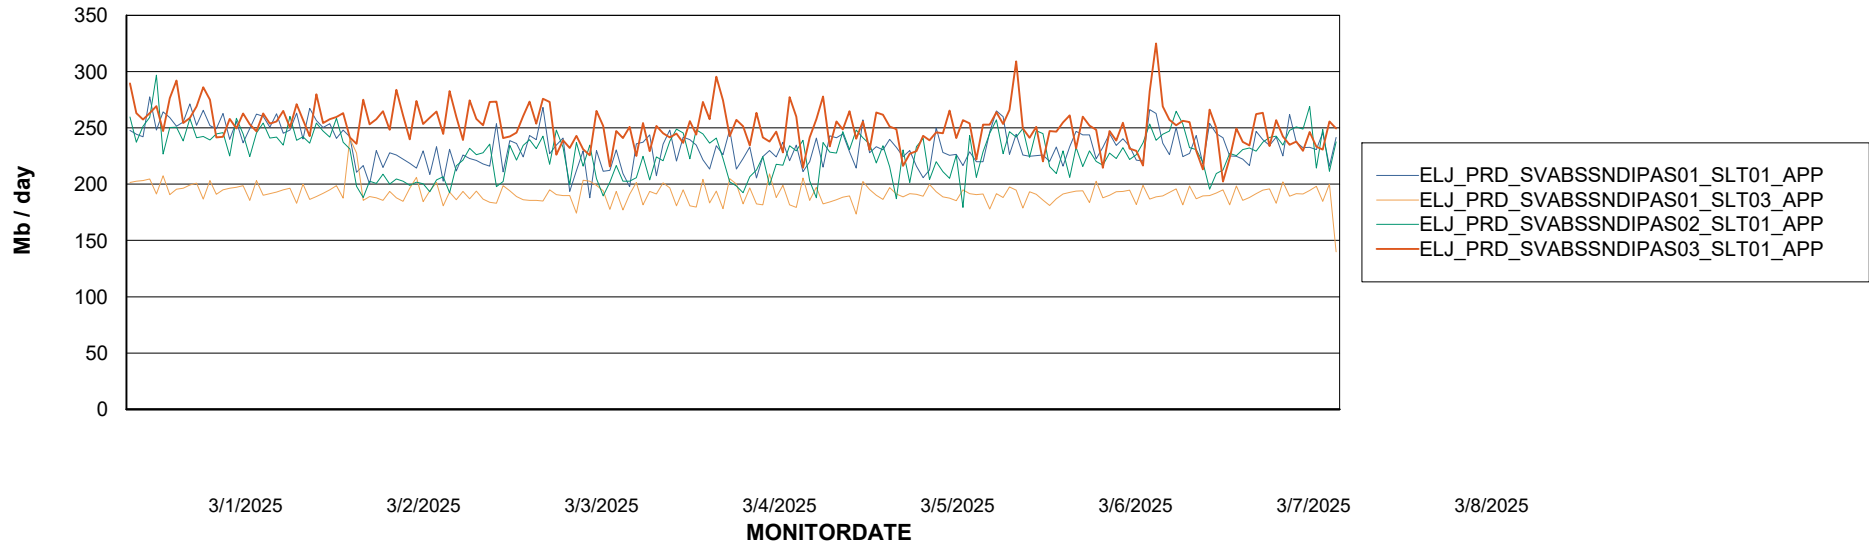

ABSSolute Application Server Services

Avg memory used per ABS Server Service