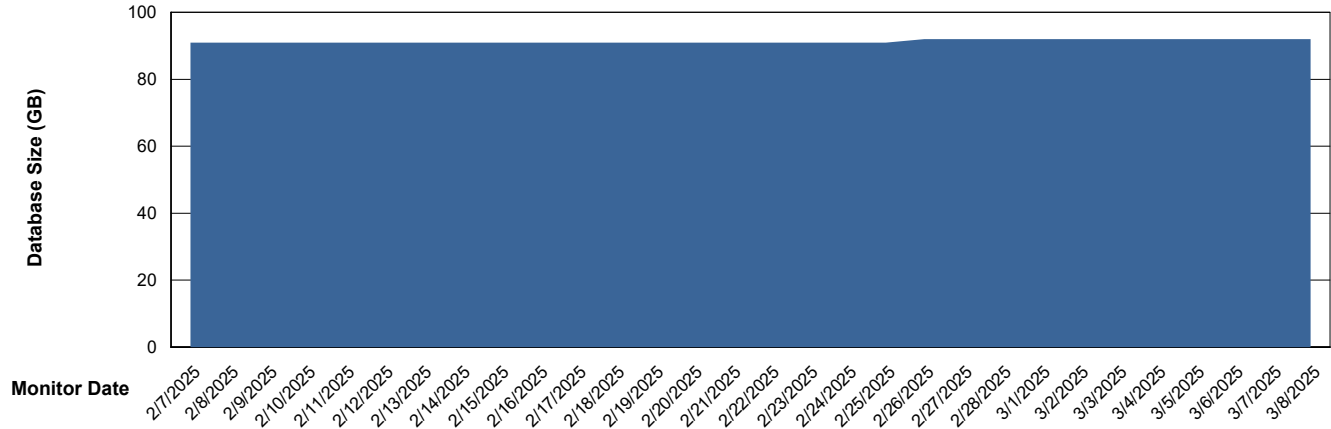

DB Processes Max 0
DB Processes Max 1,000

Weekly SLA Customer Report

Customer ELJ Production
Database ID 72

Database Performance ELJ_PRD_FRASEQXPRDDB03_ABS1

Weekly SLA Customer Report

Customer ELJ Production
Database ID 72

DATABASE SIZE ELJ_PRD_FRASEQXPRDDB01_ABS1

Database growth over last month

DATABASE SIZE ELJ_PRD_FRASEQXPRDDB03_ABS1

Database growth over last month

Weekly SLA Customer Report

Customer ELJ Production
 Database ID 72