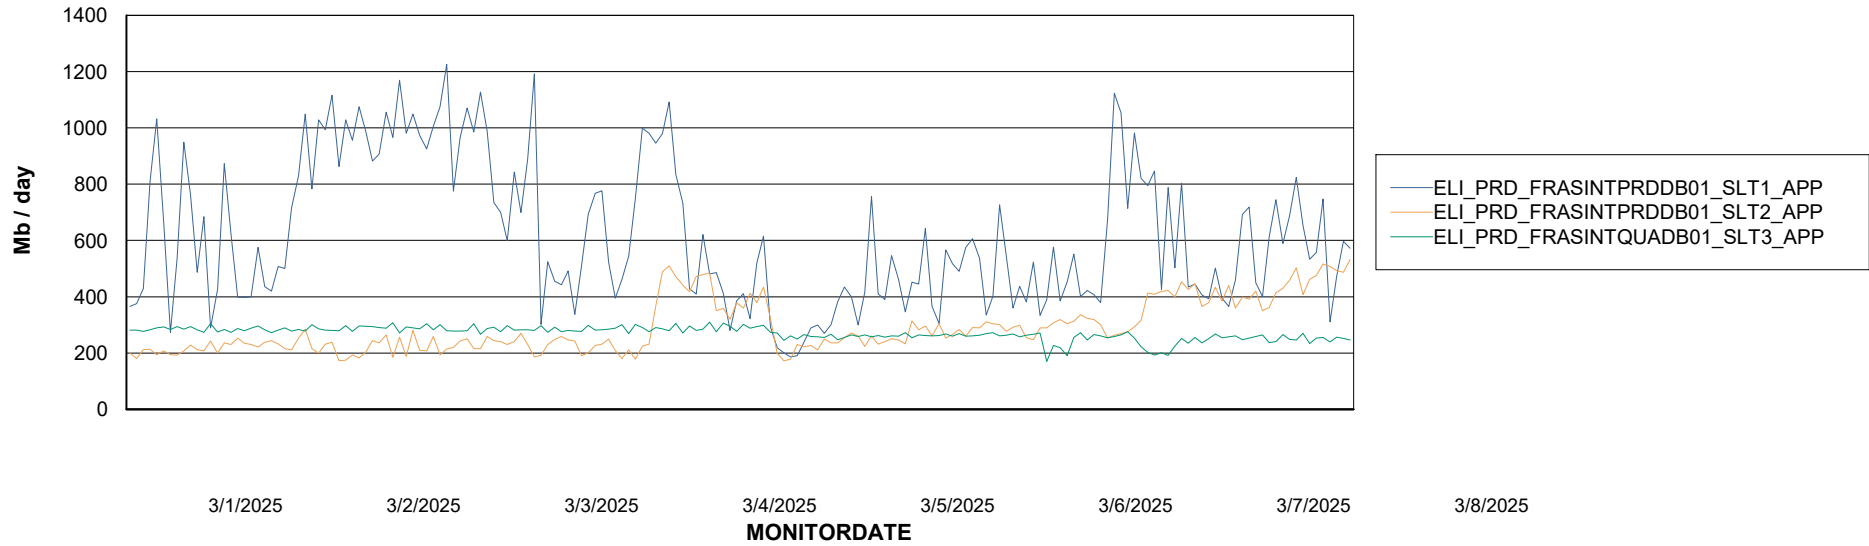

ABSSolute Application Server Services

Avg memory used per ABS Server Service