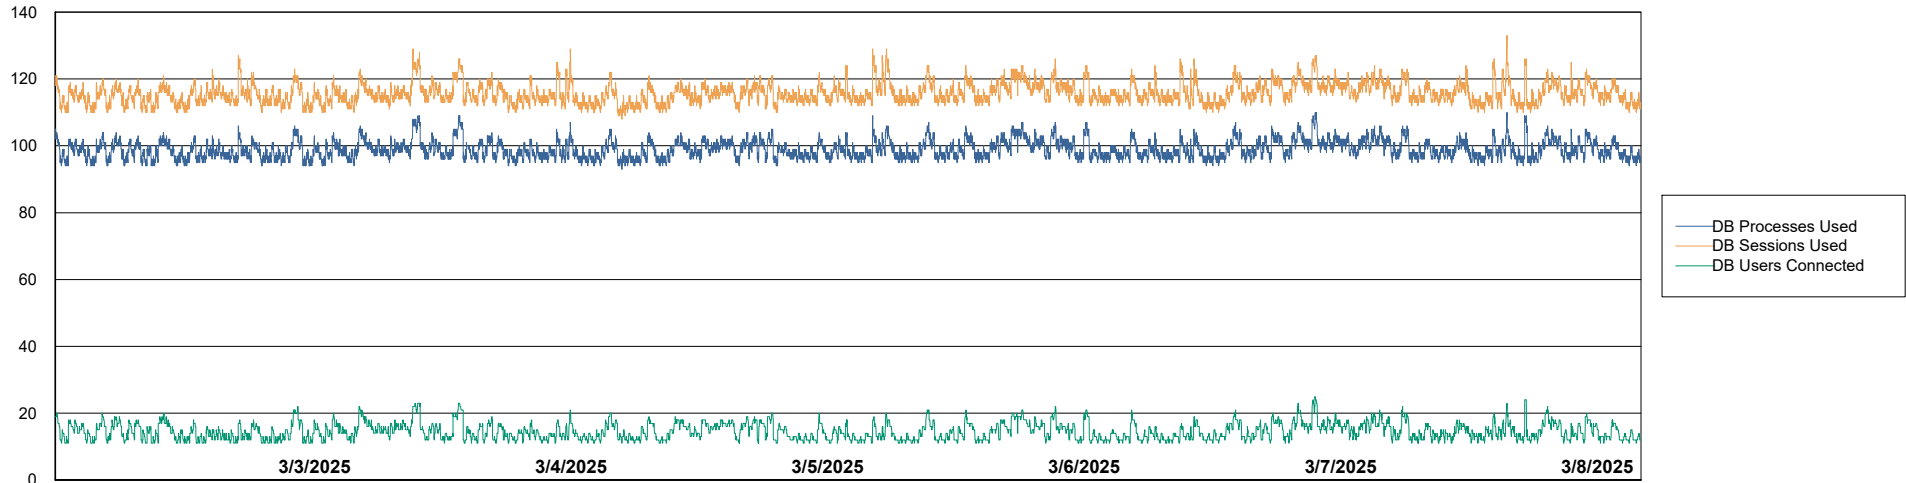

Database Performance ELI_PRD_FRASEQXPRDDB04-BI_ABS1