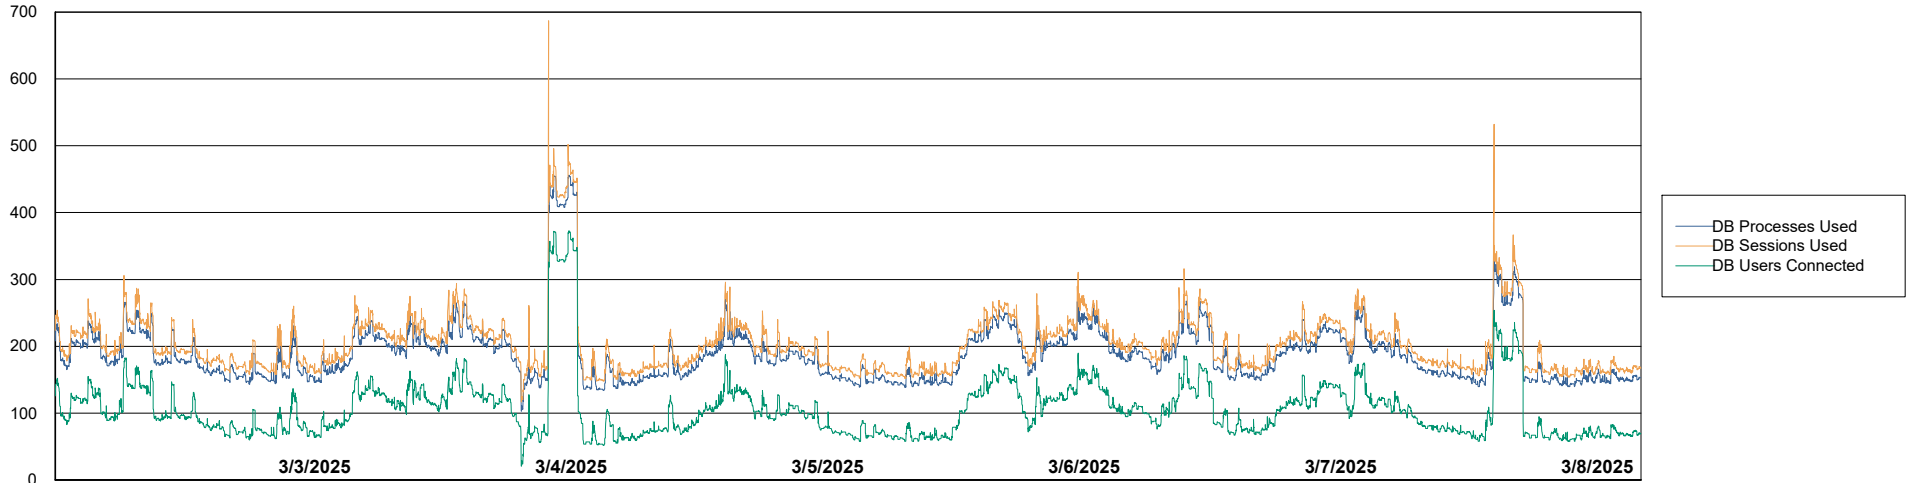

Weekly SLA Customer Report

Customer ELI_Production
Database ID 62

Database Performance ELI_PRD_FRASEQXPRDDB04-BI_ABS1

Weekly SLA Customer Report

Customer ELI_Production
Database ID 62

Database Performance ELI_PRD_FRASINTPRDDB01_ABS1