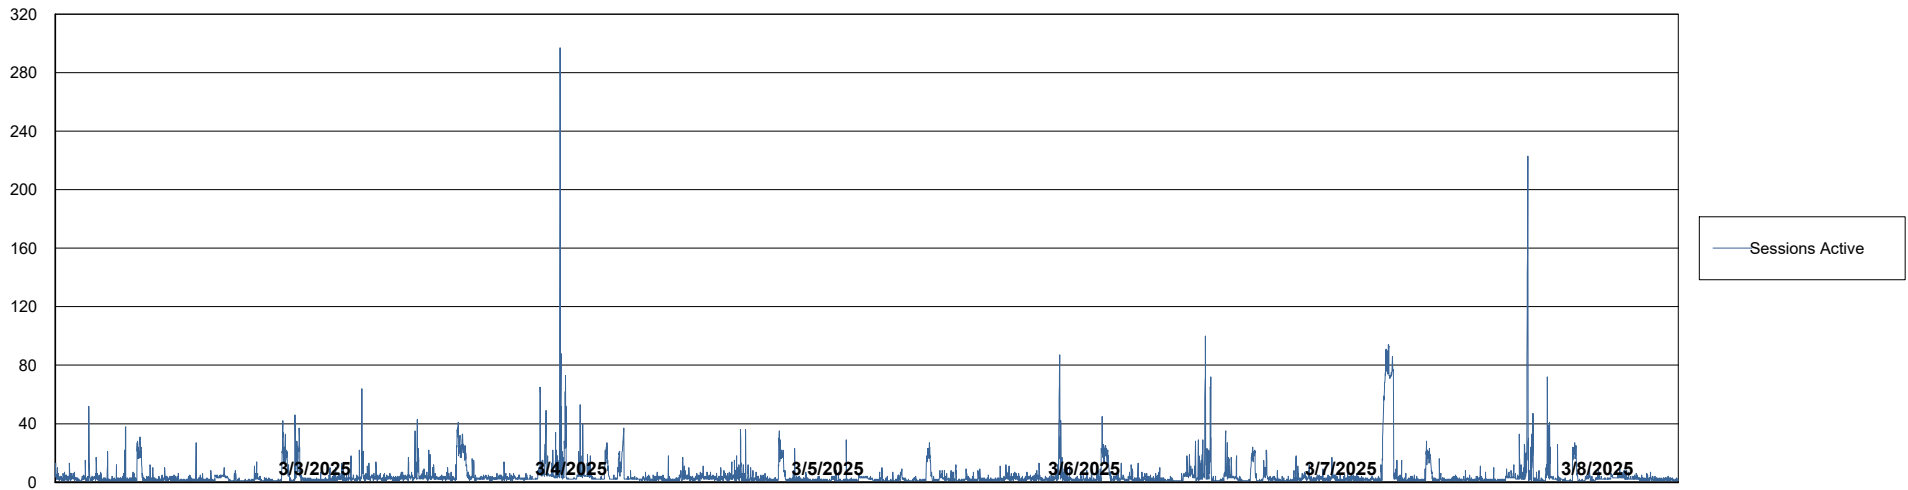

Weekly SLA Customer Report

Customer ELI_Production
Database ID 62

Database Performance ELI_PRD_FRASEQXPRDDB04-BI_ABS1

Weekly SLA Customer Report

Customer ELI_Production
Database ID 62

Database Performance ELI_PRD_FRASINTPRDDB01_ABS1