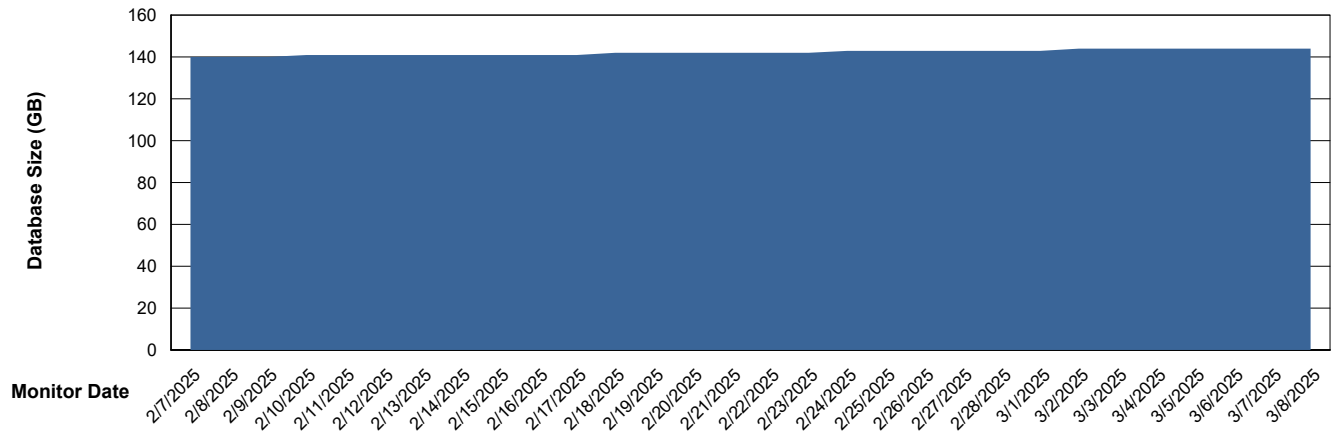

Weekly SLA Customer Report

Customer ELI_Production
Database ID 62

Database Performance ELI_PRD_FRASINTQUADB01_HSBABS1

DB Processes Max 1,000

Weekly SLA Customer Report

Customer ELI_Production
Database ID 62

DATABASE SIZE ELI_PRD_FRASEQXPRDDB04-BI_ABS1

Database growth over last month

DATABASE SIZE ELI_PRD_FRASINTPRDDB01_ABS1

Database growth over last month

Weekly SLA Customer Report

Customer ELI_Production
 Database ID 62