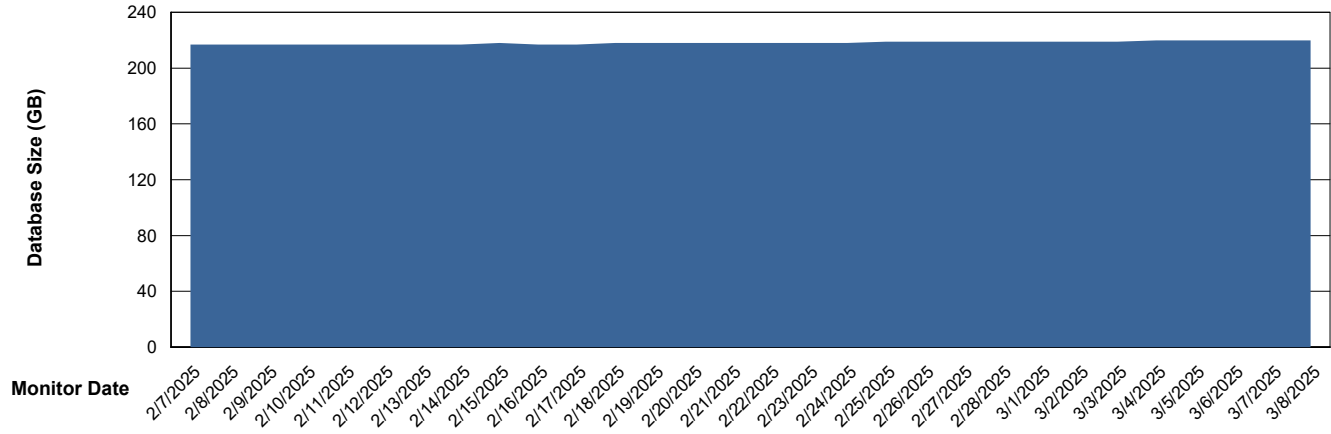

Weekly SLA Customer Report

Customer ELI_Production
Database ID 62

Database Performance ELI_PRD_FRASINTQUADB01_HSBABS1

DB Processes Max 1,000

Weekly SLA Customer Report

Customer ELI_Production
Database ID 62

DATABASE SIZE ELI_PRD_FRASEQXPRDDB04-BI_ABS1

Database growth over last month

DATABASE SIZE ELI_PRD_FRASINTPRDDB01_ABS1

Database growth over last month

Weekly SLA Customer Report

Customer ELI_Production
 Database ID 62