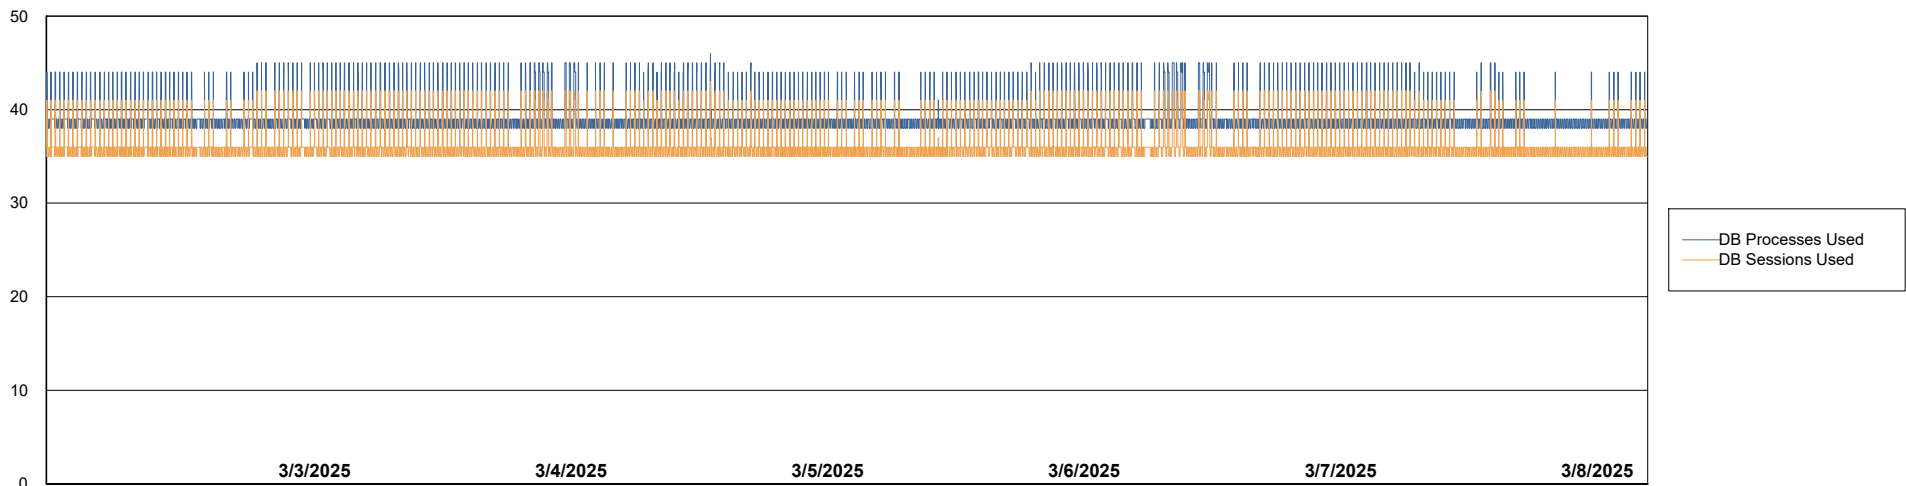

Database Performance ELI_PRD_FRASINTQUADB01_HSBABS1

DB Processes Max 1,000