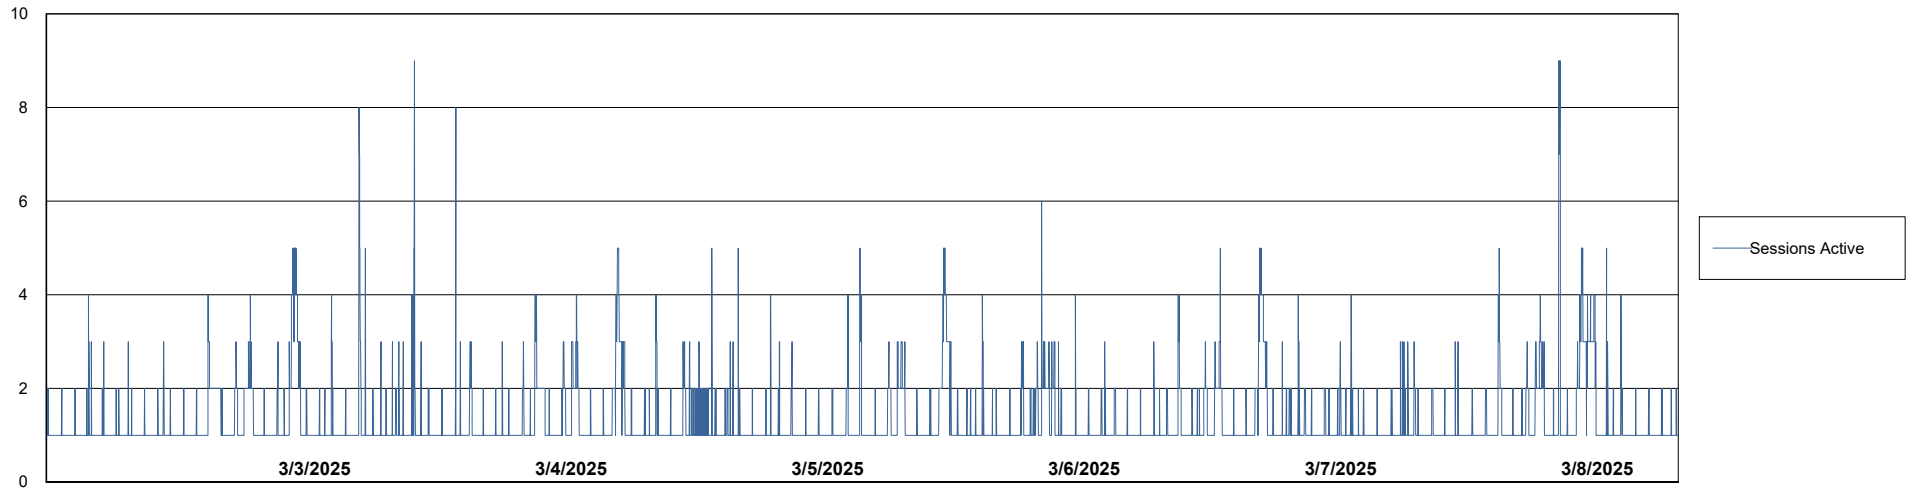

Database Performance ELI_PRD_FRASEQXPRDDB04-BI_ABS1