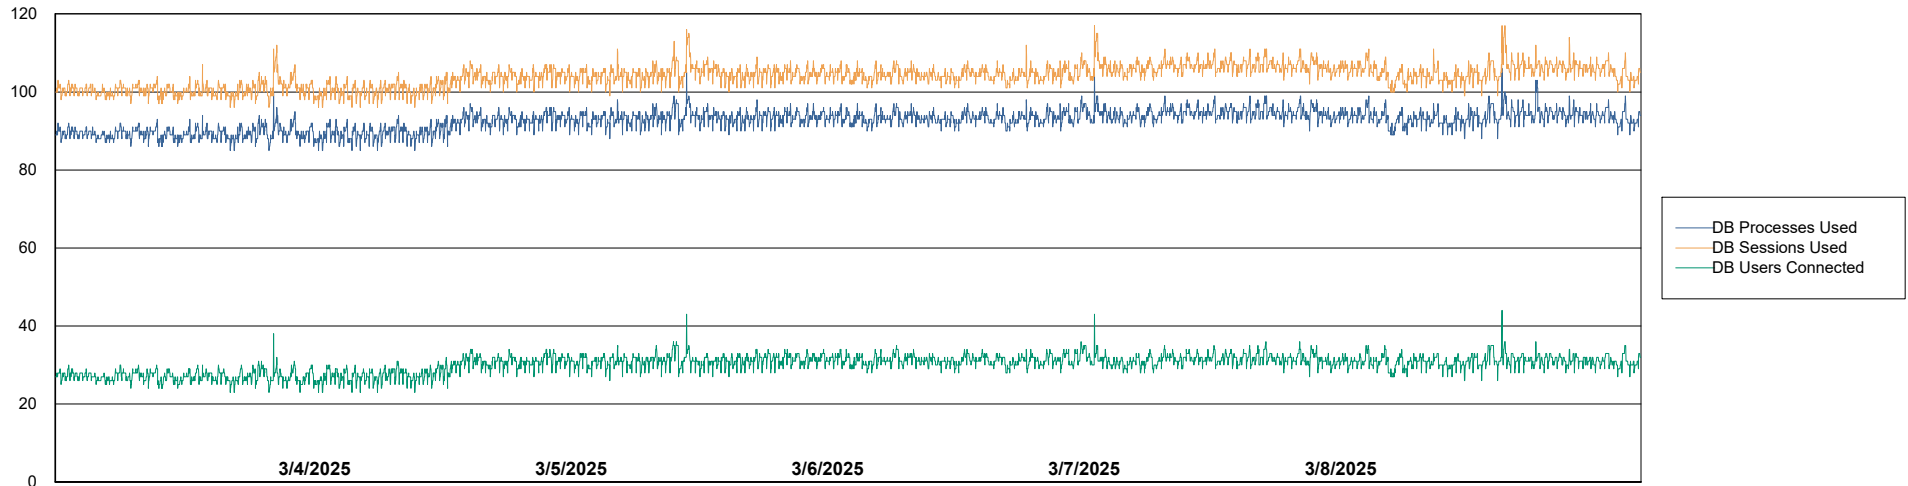

Weekly SLA Customer Report

Customer ECL_Production
Database ID 156

Database Performance ECL_PRD_ECLABS_ABS1

Weekly SLA Customer Report

Customer ECL_Production
Database ID 156

Database Performance ECL_PRD_ECL-ABS-BI_ABS1