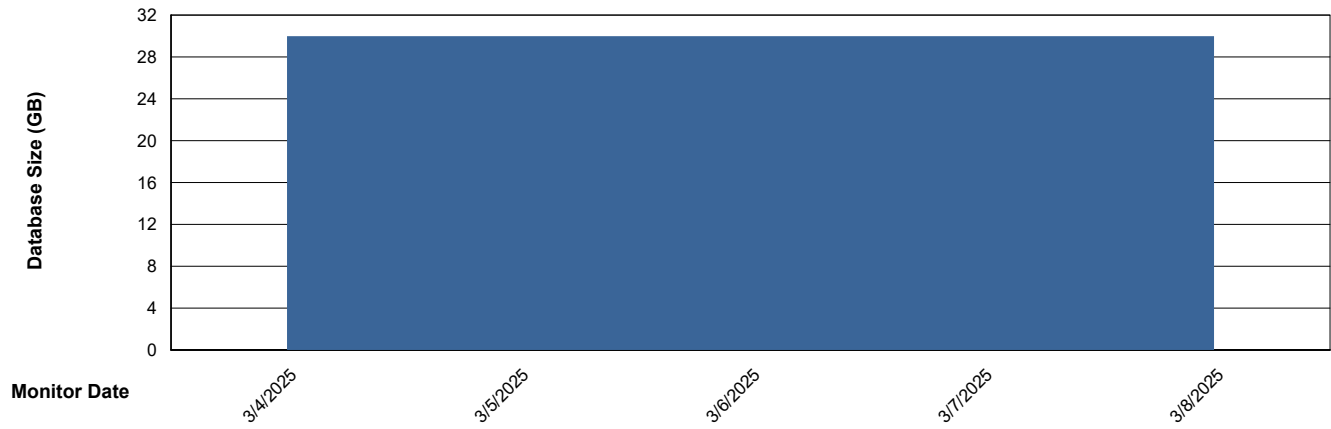

Weekly SLA Customer Report

Customer ECL_Production
Database ID 156

Database Performance ECL_PRD_ECLABS-TEST_HSBABS1

DB Processes Max 1,000

Weekly SLA Customer Report

Customer ECL_Production
Database ID 156

DATABASE SIZE ECL_PRD_ECLABS_ABS1

Database growth over last month

DATABASE SIZE ECL_PRD_ECL-ABS-BI_ABS1

Database growth over last month

Weekly SLA Customer Report

Customer ECL_Production
 Database ID 156

Database Tablespace ECL_PRD_ECLABS_ABS1