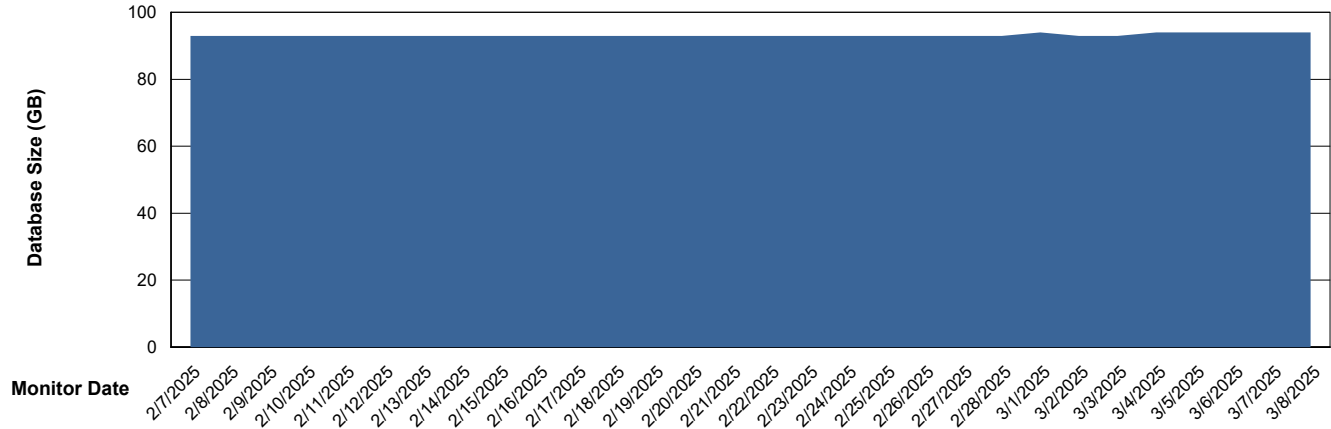

Weekly SLA Customer Report

Customer ECL_Production
Database ID 156

Database Performance ECL_PRD_ECLABS-TEST_HSBABS1

DB Processes Max 1,000

Weekly SLA Customer Report

Customer ECL_Production
Database ID 156

DATABASE SIZE ECL_PRD_ECLABS_ABS1

Database growth over last month

DATABASE SIZE ECL_PRD_ECL-ABS-BI_ABS1

Database growth over last month

Weekly SLA Customer Report

Customer ECL_Production
 Database ID 156

Database Tablespace ECL_PRD_ECLABS_ABS1