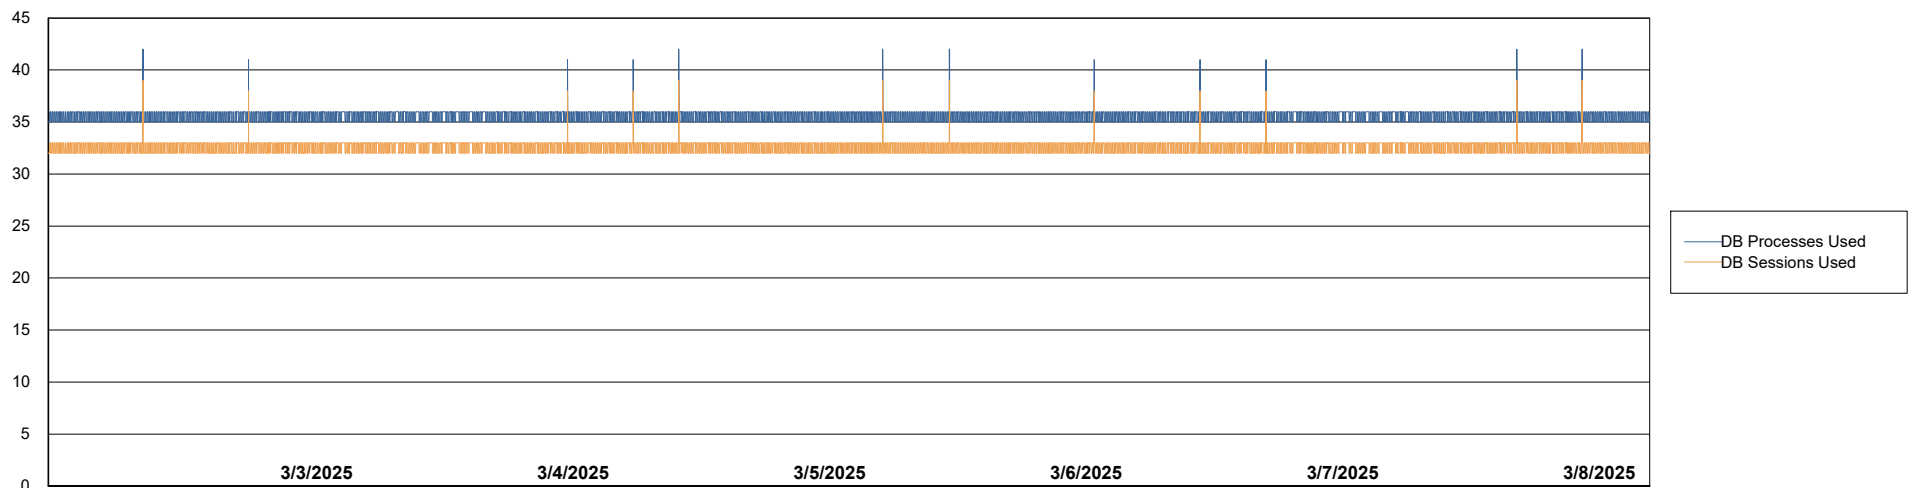

Database Performance ECL_PRD_ECLABS-TEST_HSBABS1

DB Processes Max 1,000