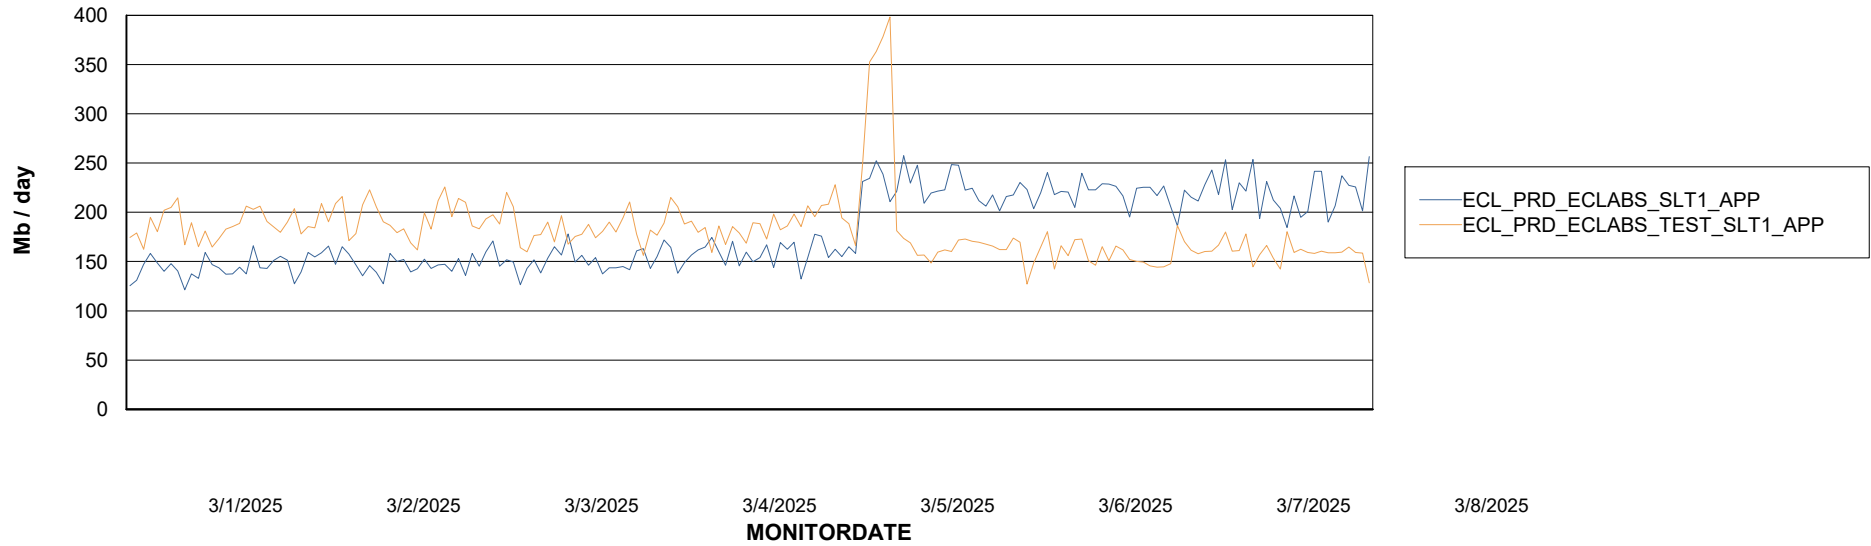

Standby Database Health ECL_Production

Recovery lag for last 7 days

Weekly SLA Customer Report

Customer ECL_Production
Database ID 156

ABSSolute Application Server Services

Avg memory used per ABS Server Service