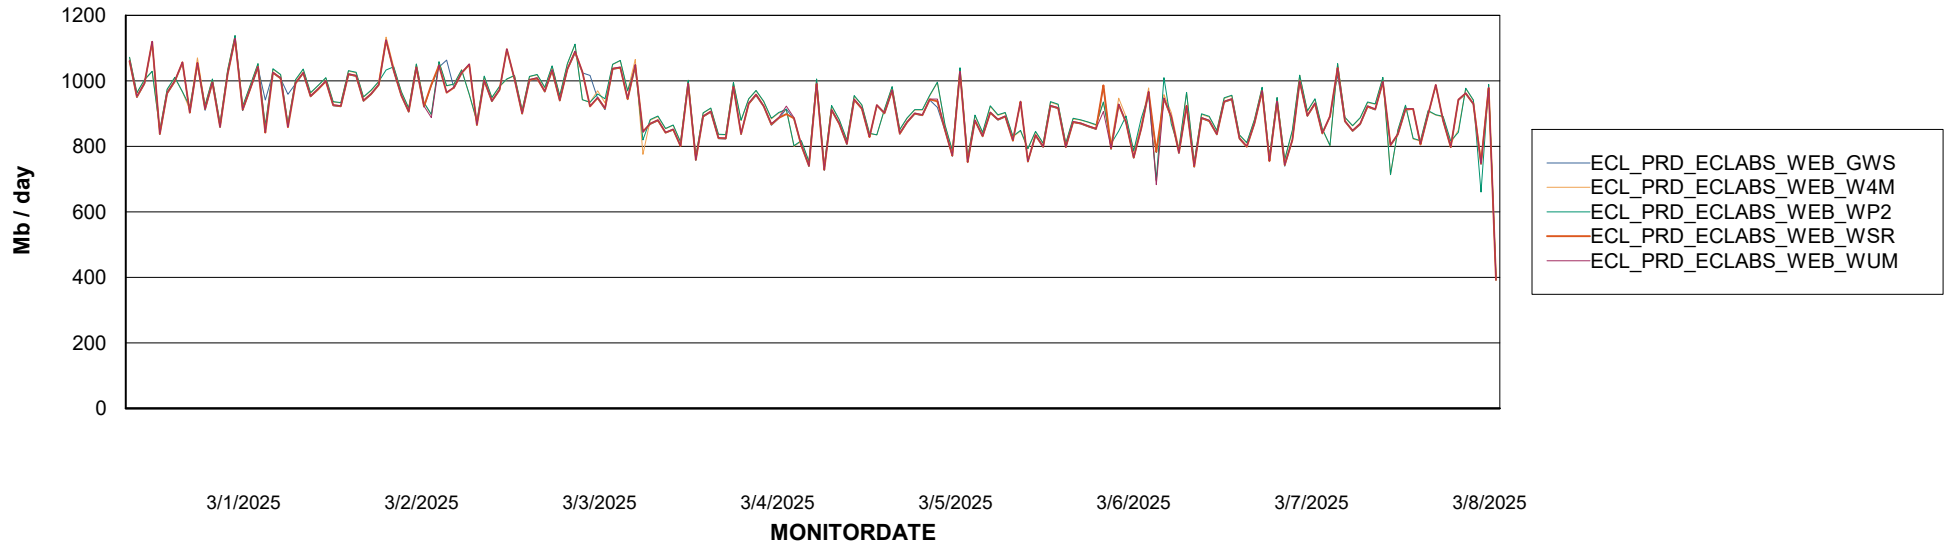

ABSSolute Web Component Services

Avg memory used per ABS Web component