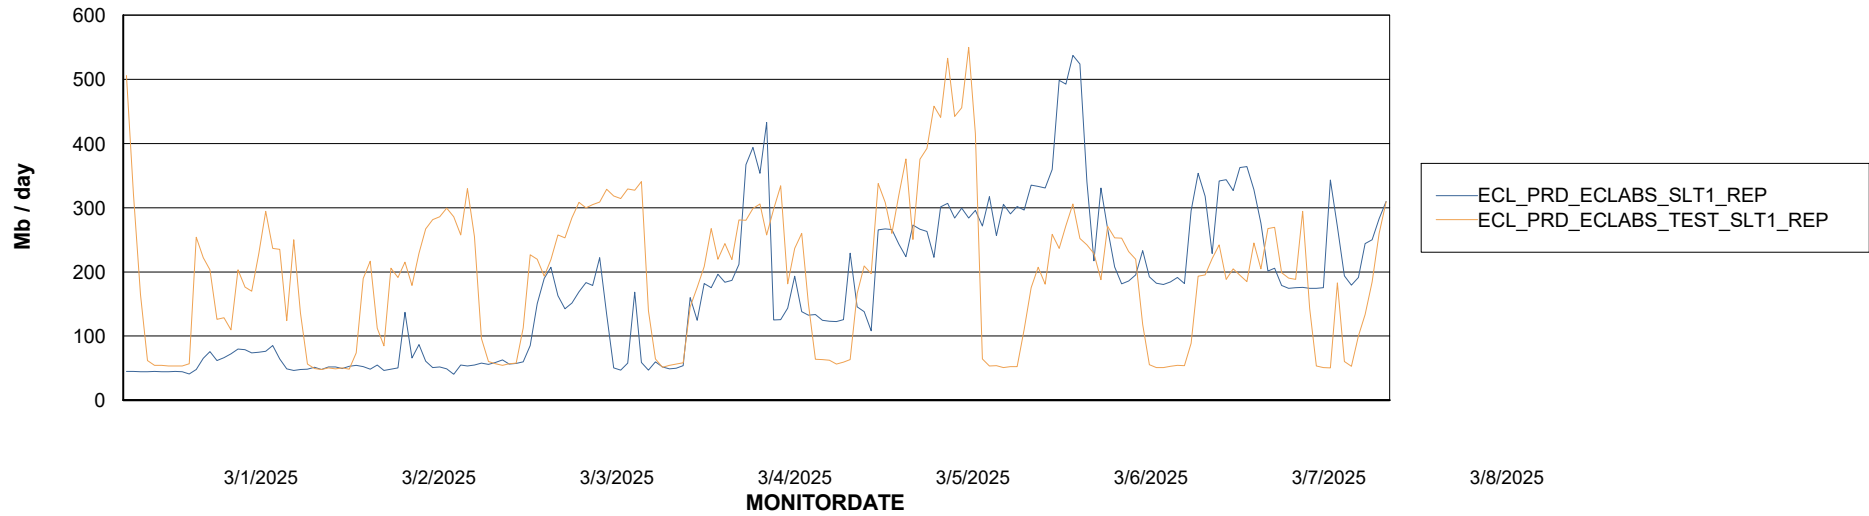

Avg users per day per ABS server

Weekly SLA Customer Report

Customer ECL_Production
Database ID 156

ABSSolute Application ReportServer Services

Avg memory used per ReportServer Service

Weekly SLA Customer Report