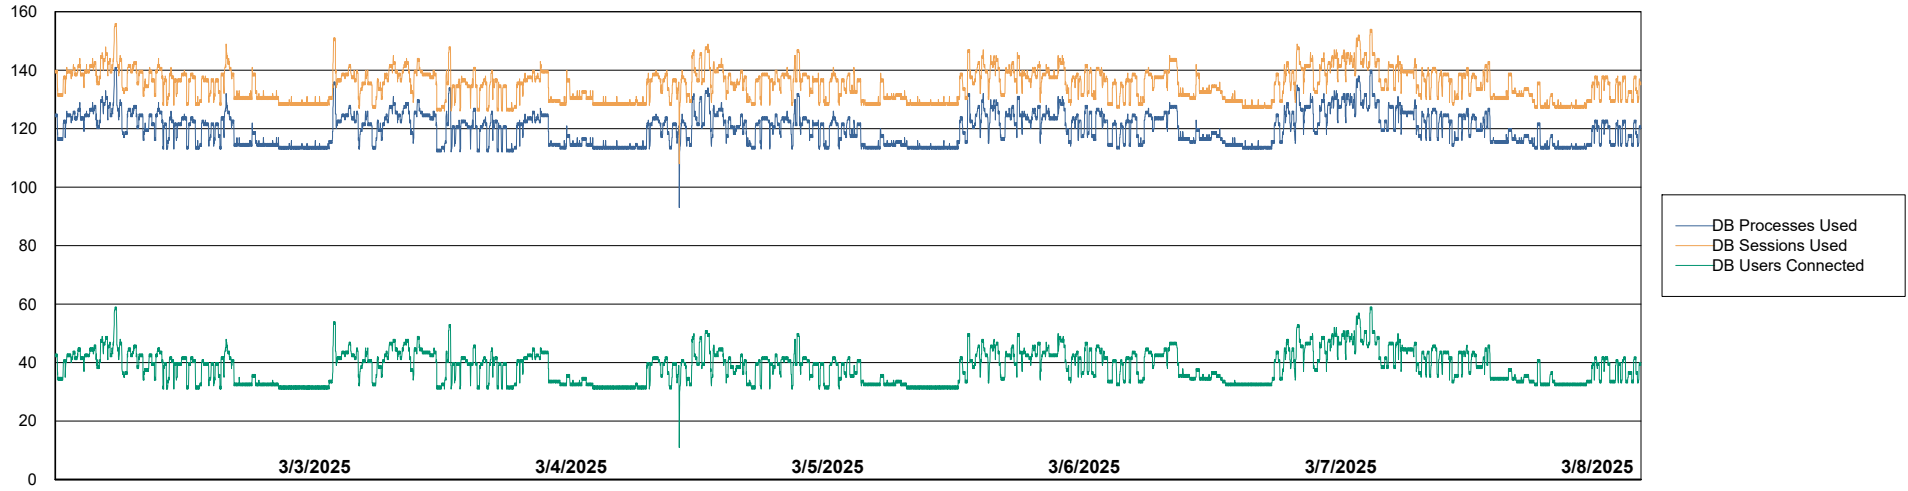

Weekly SLA Customer Report

Customer ECL_Production
Database ID 156

Database Performance ECL_PRD_ECLABS_ABS1

Weekly SLA Customer Report

Customer ECL_Production
Database ID 156

Database Performance ECL_PRD_ECL-ABS-BI_ABS1