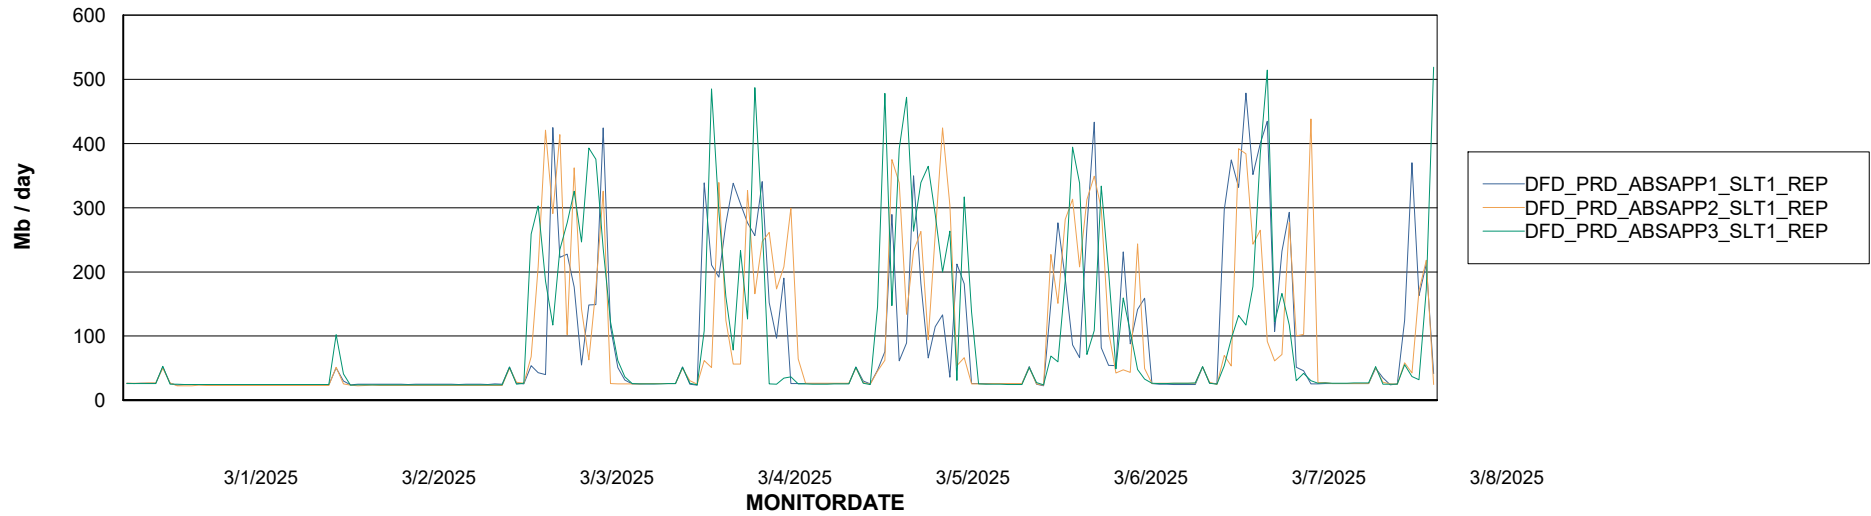

ABSSolute Application ReportServer Services

Avg memory used per ReportServer Service