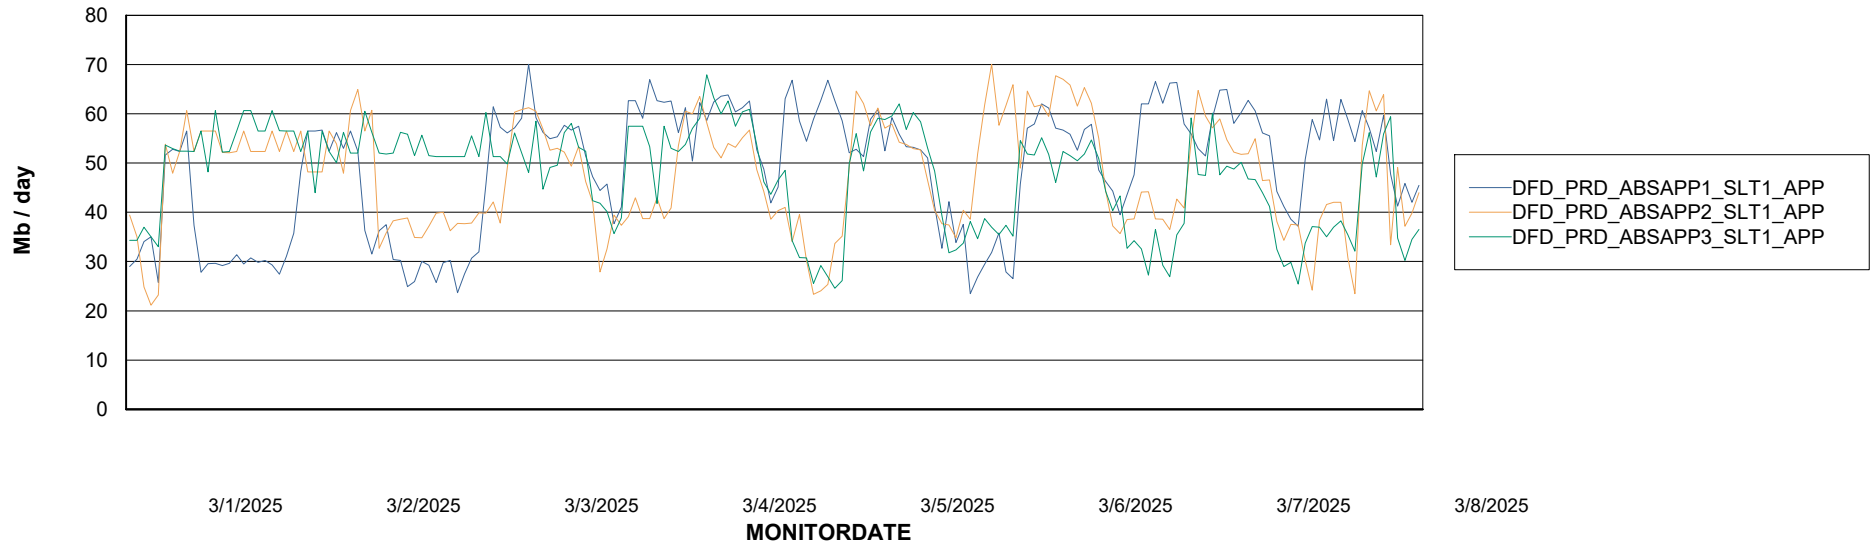

ABSSolute Application Server Services

Avg memory used per ABS Server Service