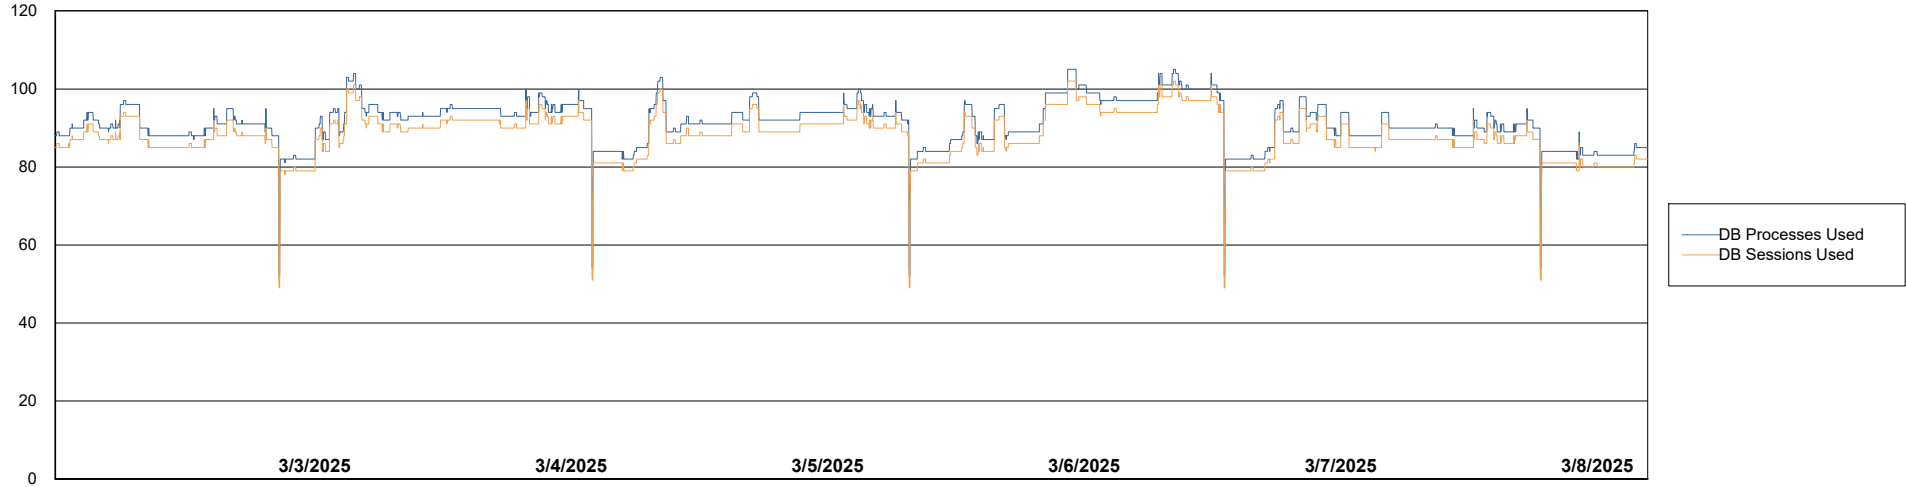

Database Performance DFD_PRD_S-S-ORACLE01-F_ABS1

DB Processes Max 4
DB Sessions Max 600