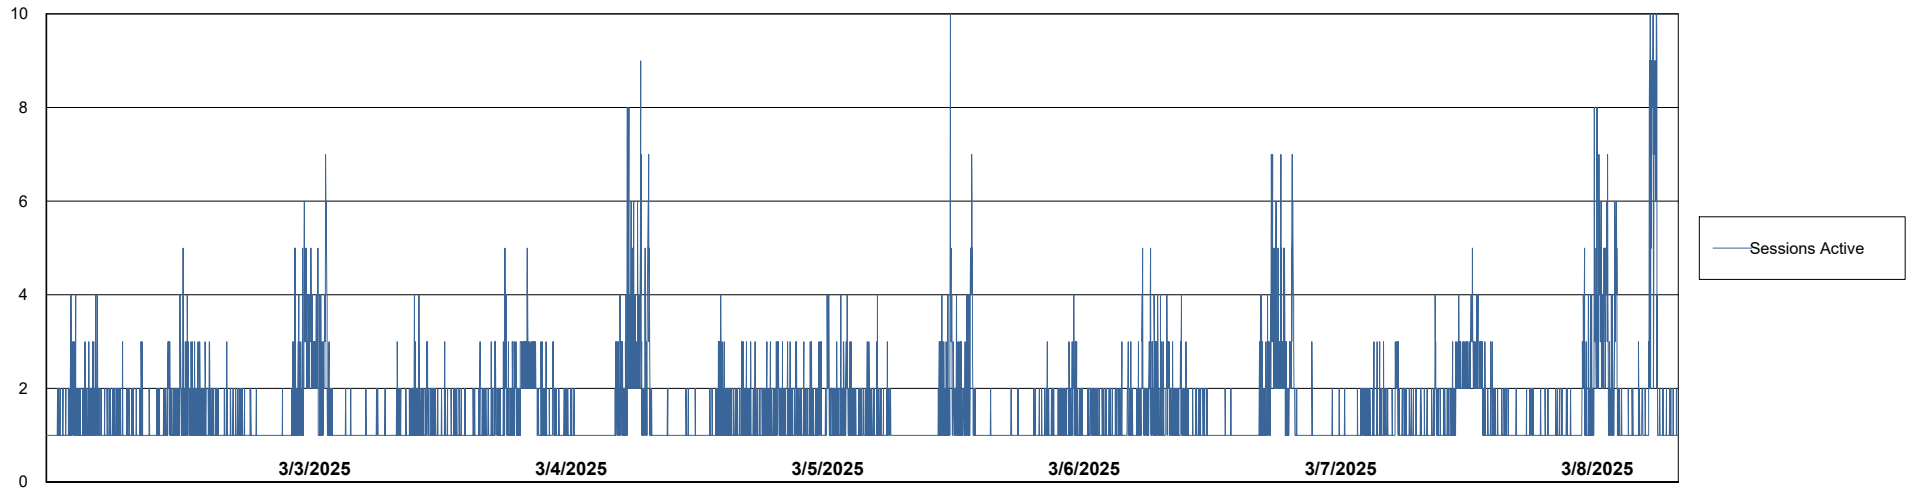

Weekly SLA Customer Report

Customer CUS_Production (24/7)
Database ID 131

Harddisk Usage CUS_PRD_ABSWEBPROD

	Free disk space on C: (%)	Total disk space on C: (Gb)	Used disk space on C: (Gb)
3/8/2025	87	199	26
3/7/2025	87	199	26
3/6/2025	87	199	26
3/5/2025	87	199	26
3/4/2025	87	199	26
3/3/2025	87	199	26
3/2/2025	87	199	26

Weekly SLA Customer Report

Customer CUS_Production (24/7)
Database ID 131

Database Performance CUS_PRD_ABSDB1_ABS1

Weekly SLA Customer Report

Customer CUS_Production (24/7)
Database ID 131

Database Performance CUS_PRD_ABSDB2_HSBABS1