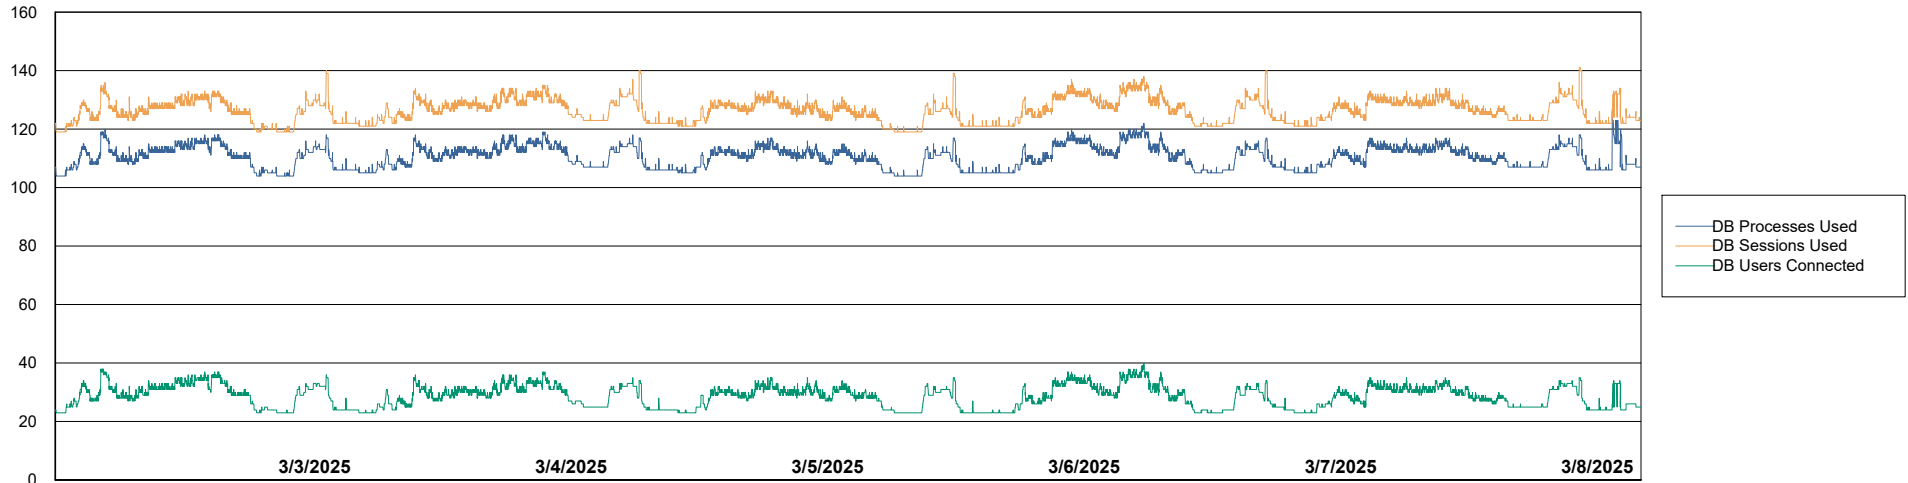

Weekly SLA Customer Report

Customer CUS_Production (24/7)
Database ID 131

Database Performance CUS_PRD_ABSDB1_ABS1

Weekly SLA Customer Report

Customer CUS_Production (24/7)
Database ID 131

Database Performance CUS_PRD_ABSDB2_HSBABS1