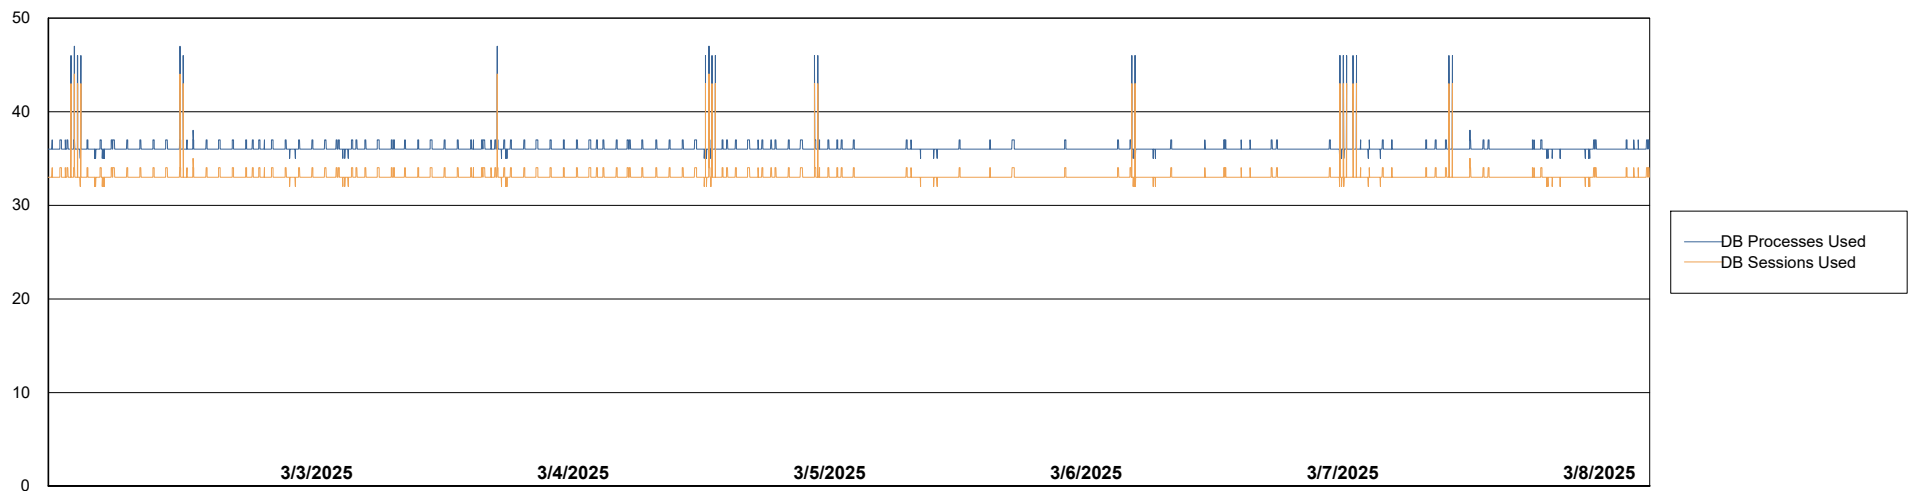

Database Performance CUS_PRD_ABSDB2_HSBABS1

DB Processes Max 1,000