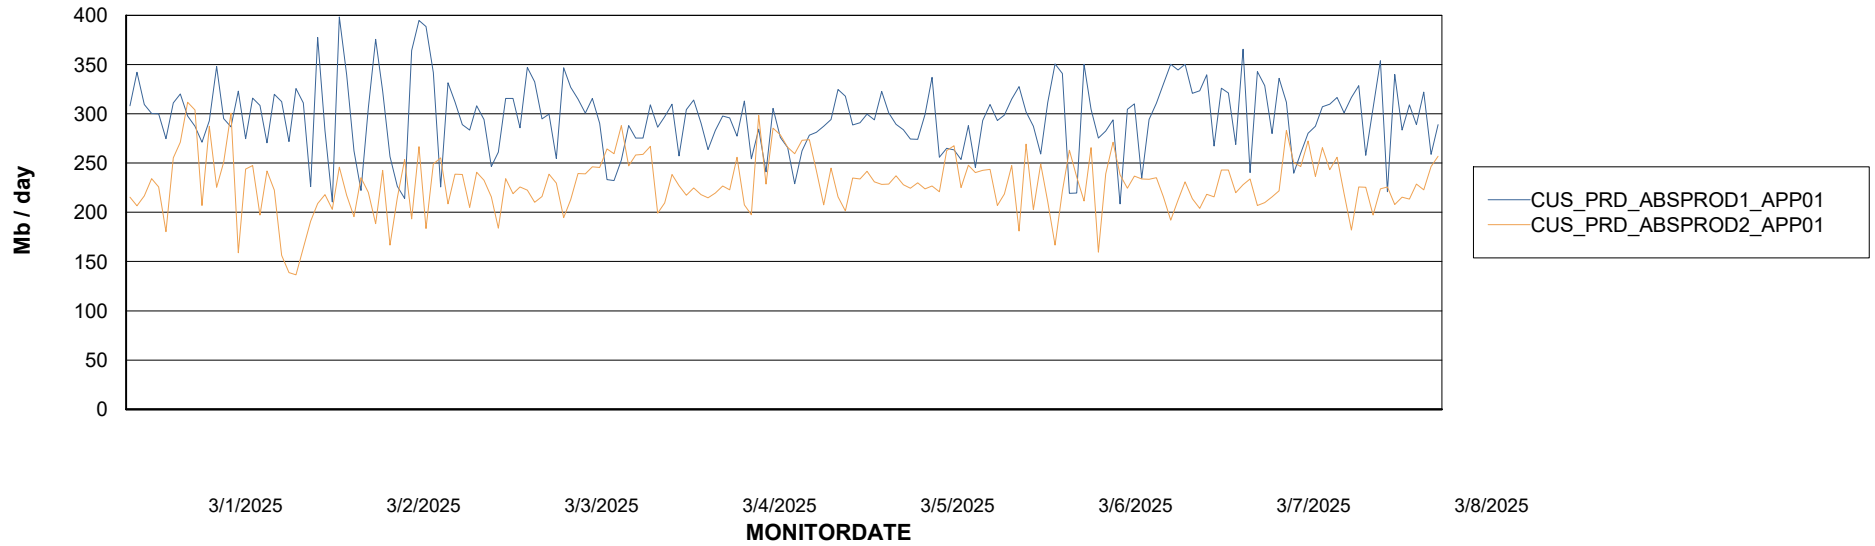

ABSSolute Application Server Services

Avg memory used per ABS Server Service