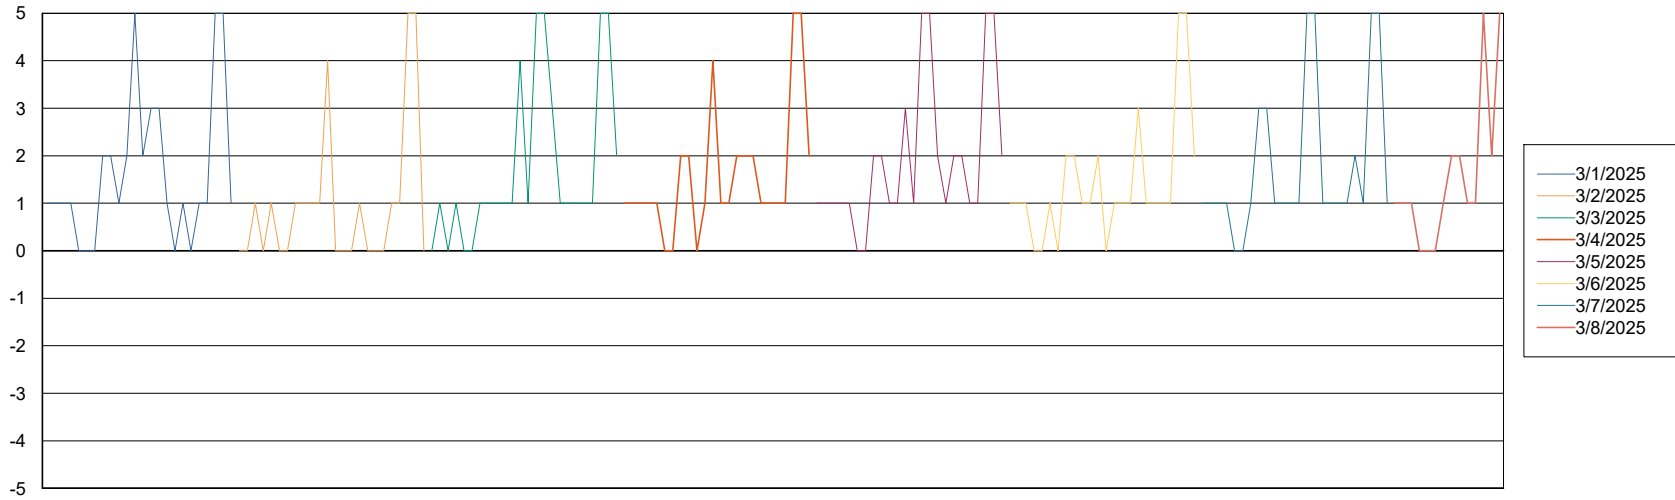

Weekly SLA Customer Report

Customer CUS_Production (24/7)
Database ID 131

Standby Database Health CUS_Production (24/7)

Recovery lag for last 7 days

Weekly SLA Customer Report

Customer CUS_Production (24/7)
Database ID 131