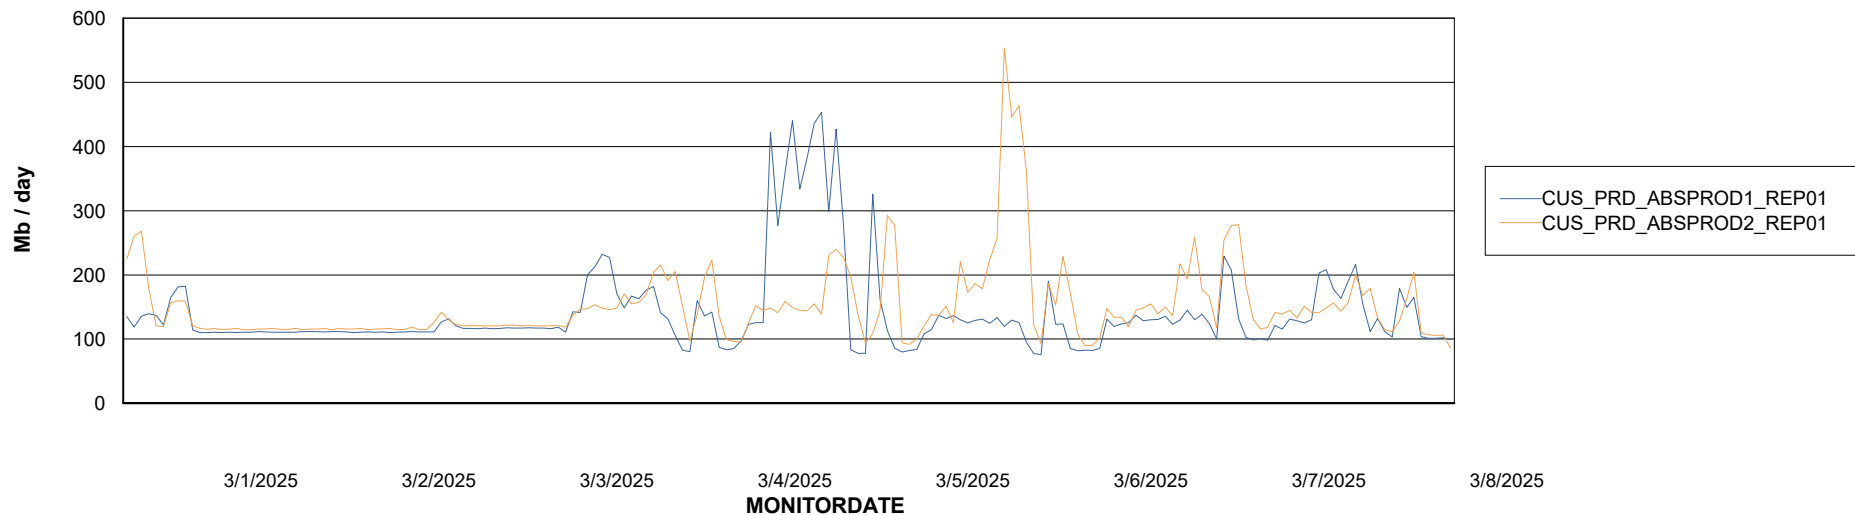

ABSSolute Application ReportServer Services

Avg memory used per ReportServer Service