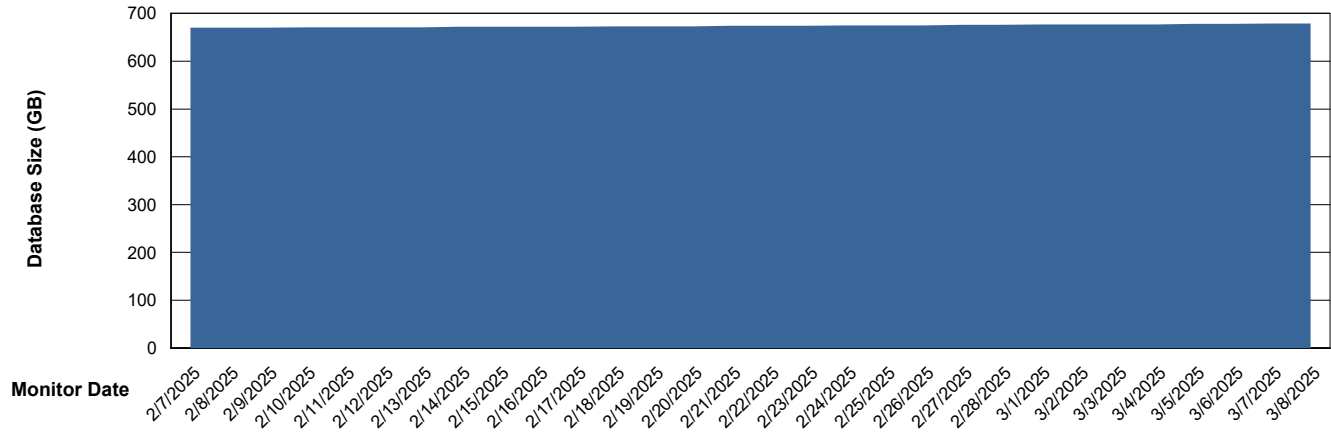

DB Processes Max 1,000

Weekly SLA Customer Report

Customer CUS_Production (24/7)
 Database ID 131

DATABASE SIZE CUS_PRD_ABSDB1_ABS1

Database growth over last month

Database Tablespace CUS_PRD_ABSDB1_ABS1

Date	Tablespace Name	Filesize (Gb)	Usedsize (Gb)	Percentage free
3/8/2025	ABSDATA	298	249	16
	INDX	495	414	16
3/7/2025	ABSDATA	298	249	16
	INDX	495	414	16
3/6/2025	ABSDATA	298	249	16
	INDX	495	413	16
3/5/2025	ABSDATA	298	249	17
	INDX	495	413	17
3/4/2025	ABSDATA	298	249	17
	INDX	495	413	17
3/3/2025	ABSDATA	298	248	17
	INDX	495	412	17
3/2/2025	ABSDATA	298	248	17
	INDX	495	412	17

Weekly SLA Customer Report

Customer CUS_Production (24/7)
Database ID 131

Standby Database Health CUS_Production (24/7)

Recovery lag for last 7 days

Weekly SLA Customer Report

Customer CUS_Production (24/7)
Database ID 131