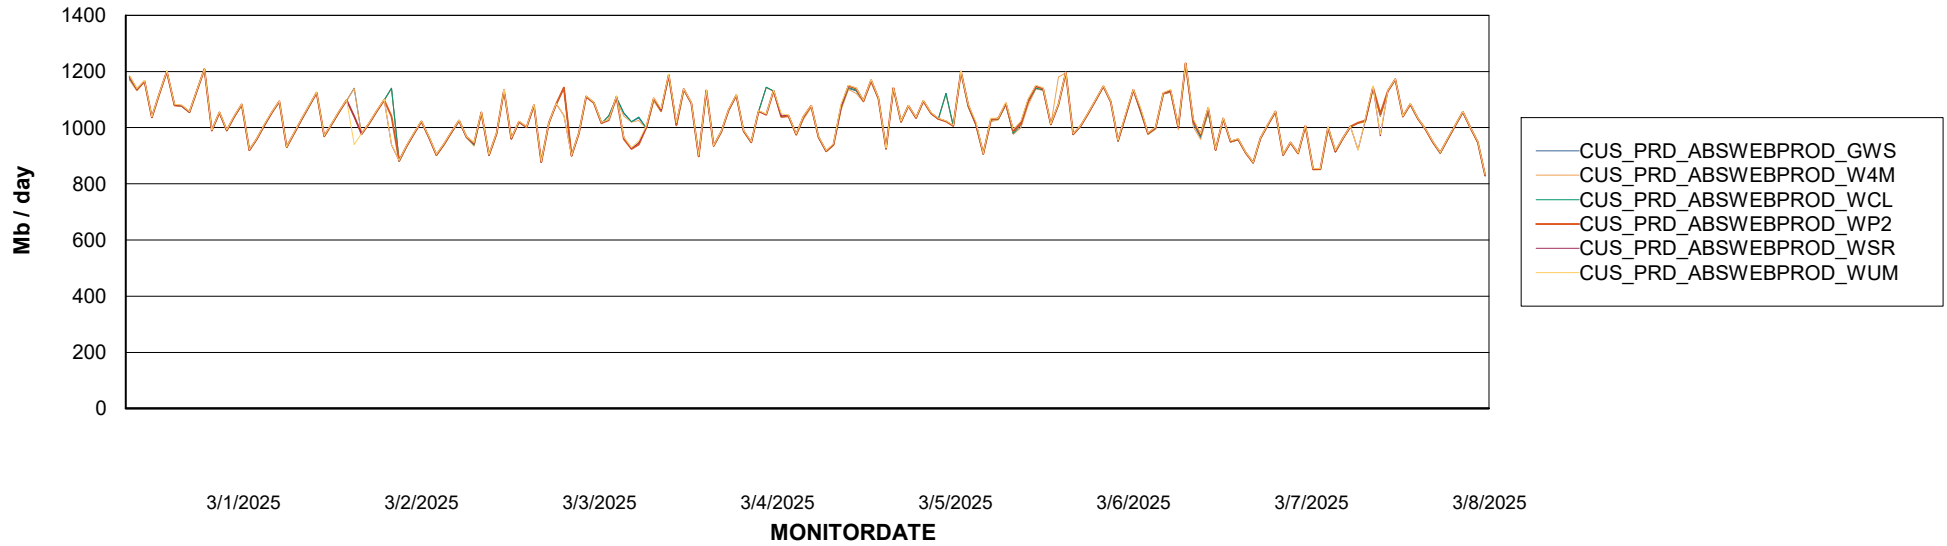

Avg memory used per ReportServer Service

Weekly SLA Customer Report

Customer CUS_Production (24/7)
Database ID 131

ABSSolute Web Component Services

Avg memory used per ABS Web component

Weekly SLA Customer Report