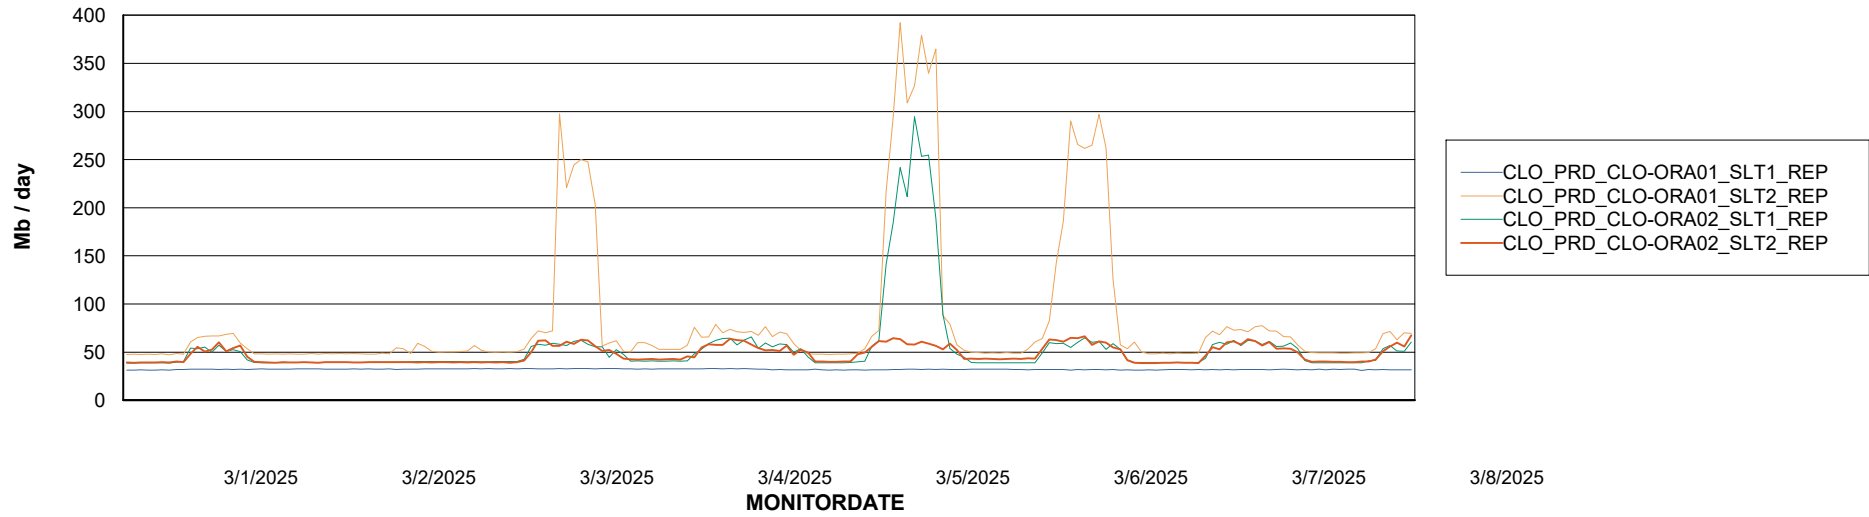

ABSSolute Application ReportServer Services

Avg memory used per ReportServer Service