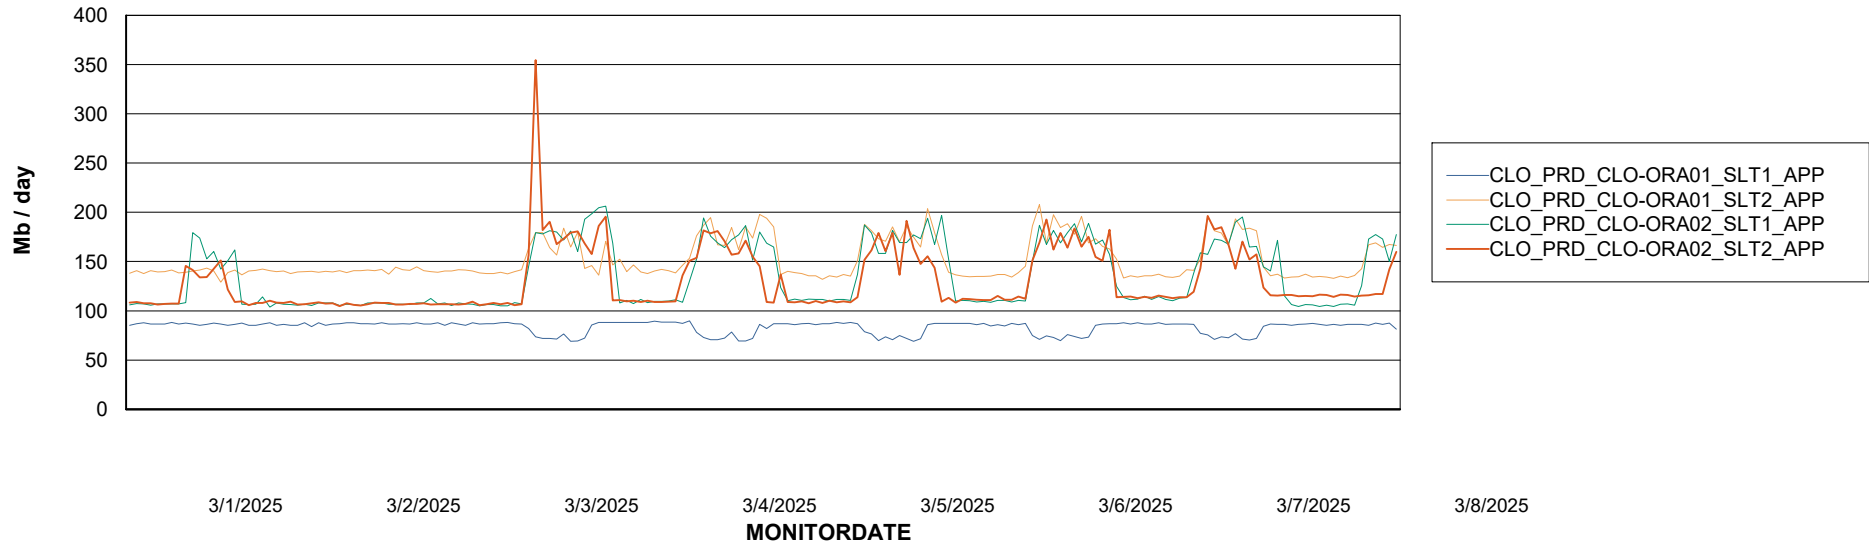

ABSSolute Application Server Services

Avg memory used per ABS Server Service