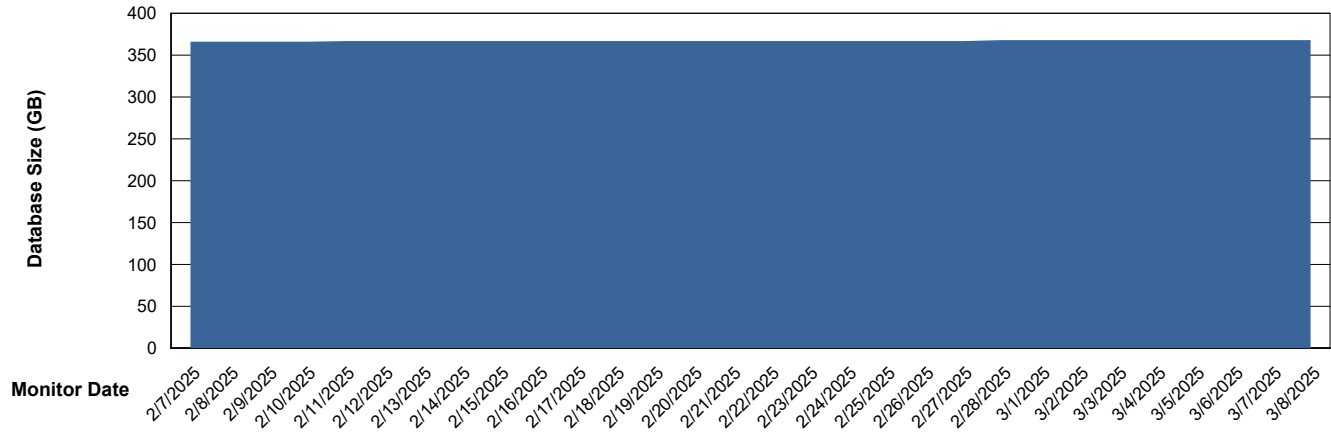

Database growth over last month

Database Tablespace CLO_PRD_CLO-ORA01_ABS1

Date	Tablespace Name	Filesize (Gb)	Usedsize (Gb)	Percentage free
3/8/2025	ABSDATA	117	95	19
	INDX	304	247	19
3/7/2025	ABSDATA	117	95	19
	INDX	304	247	19
3/6/2025	ABSDATA	117	95	19
	INDX	304	247	19
3/5/2025	ABSDATA	117	95	19
	INDX	304	247	19
3/4/2025	ABSDATA	117	95	19
	INDX	304	247	19
3/3/2025	ABSDATA	117	95	19
	INDX	304	247	19
3/2/2025	ABSDATA	117	95	19
	INDX	304	247	19