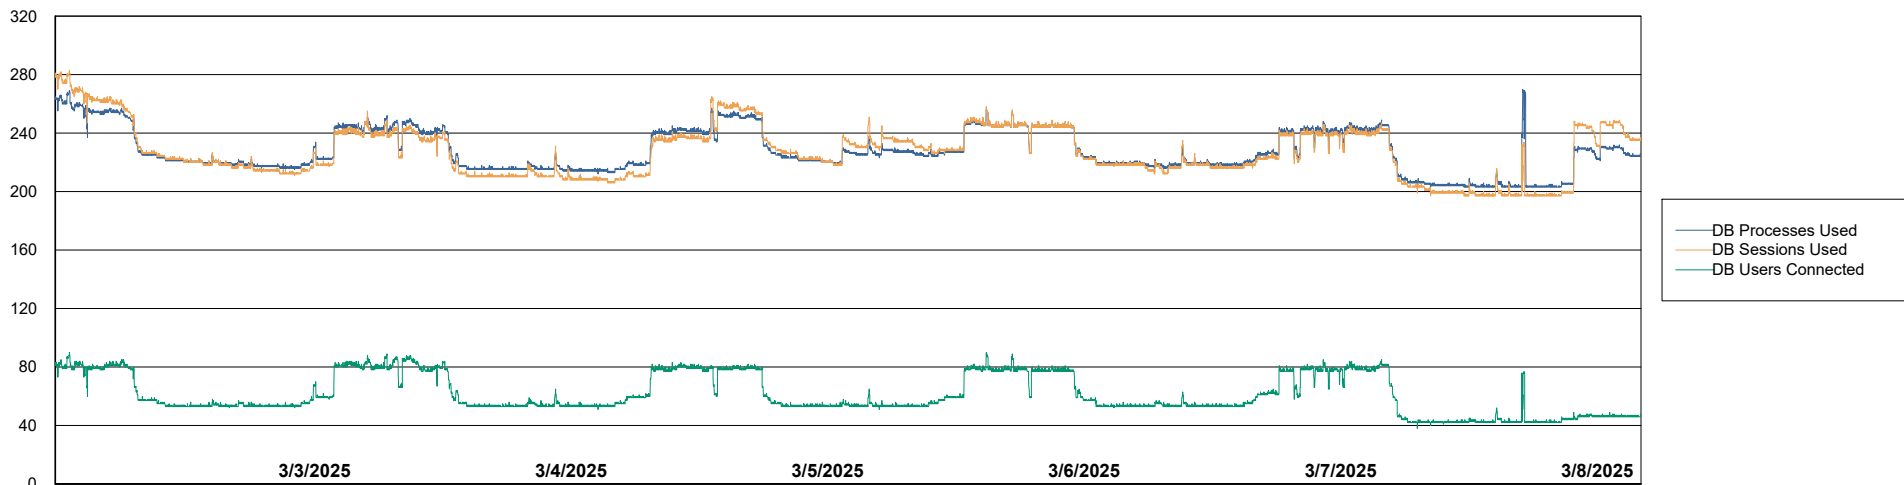

Database Performance CLO_PRD_CLO-ORA01_ABS1