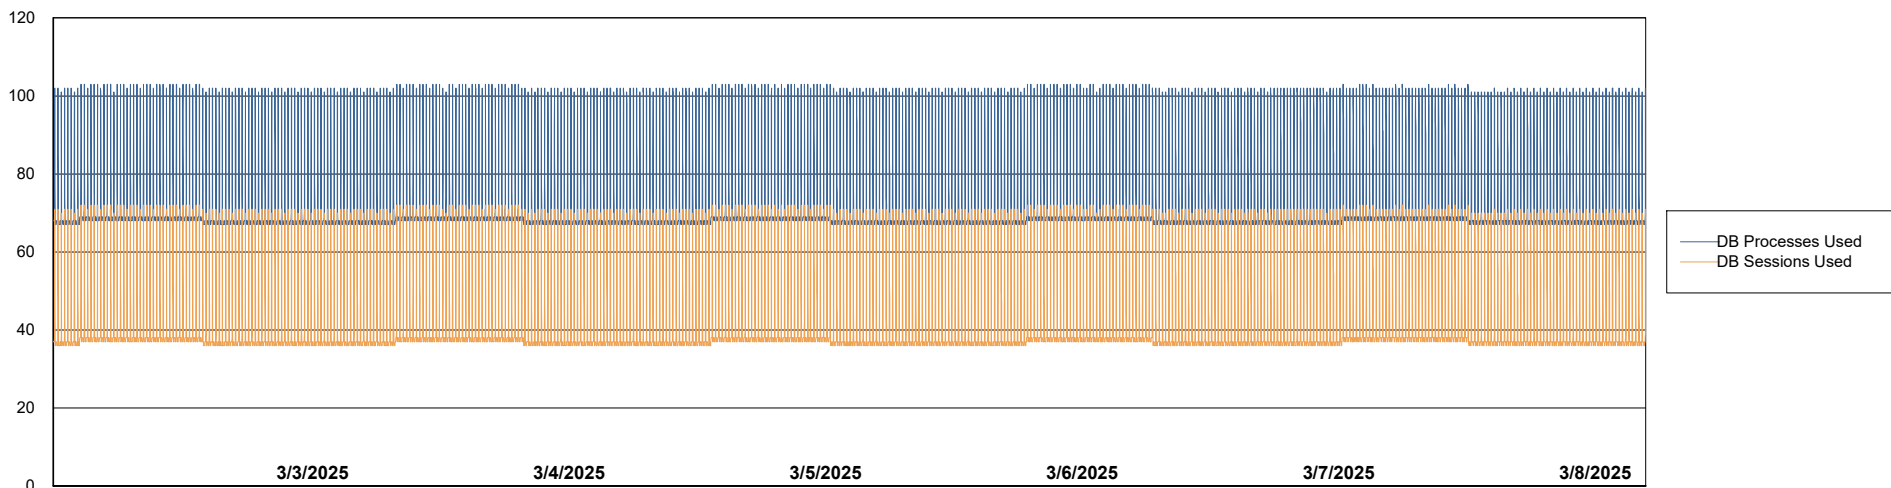

Database Performance CLO_PRD_CLO-ORA02_HSBABS1

DB Processes Max 1,000