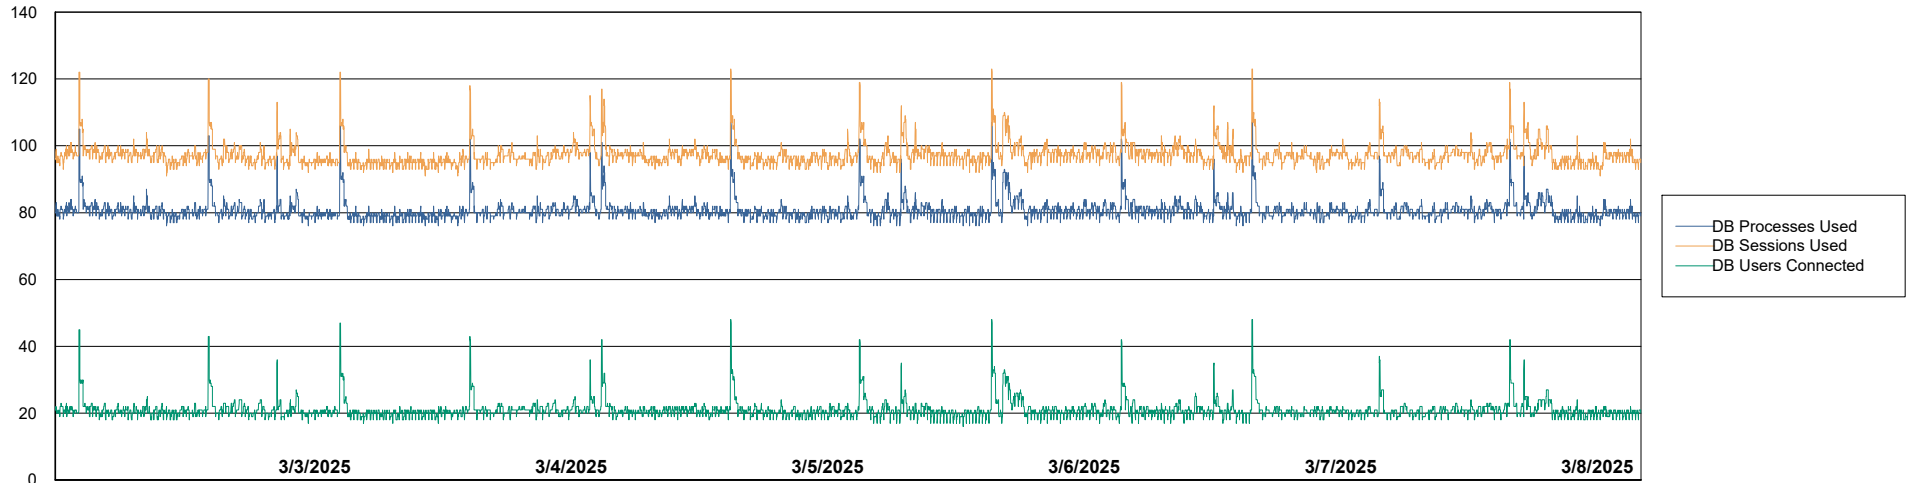

Database Performance CLB-BI2-AMS_ABS1_DB_FL