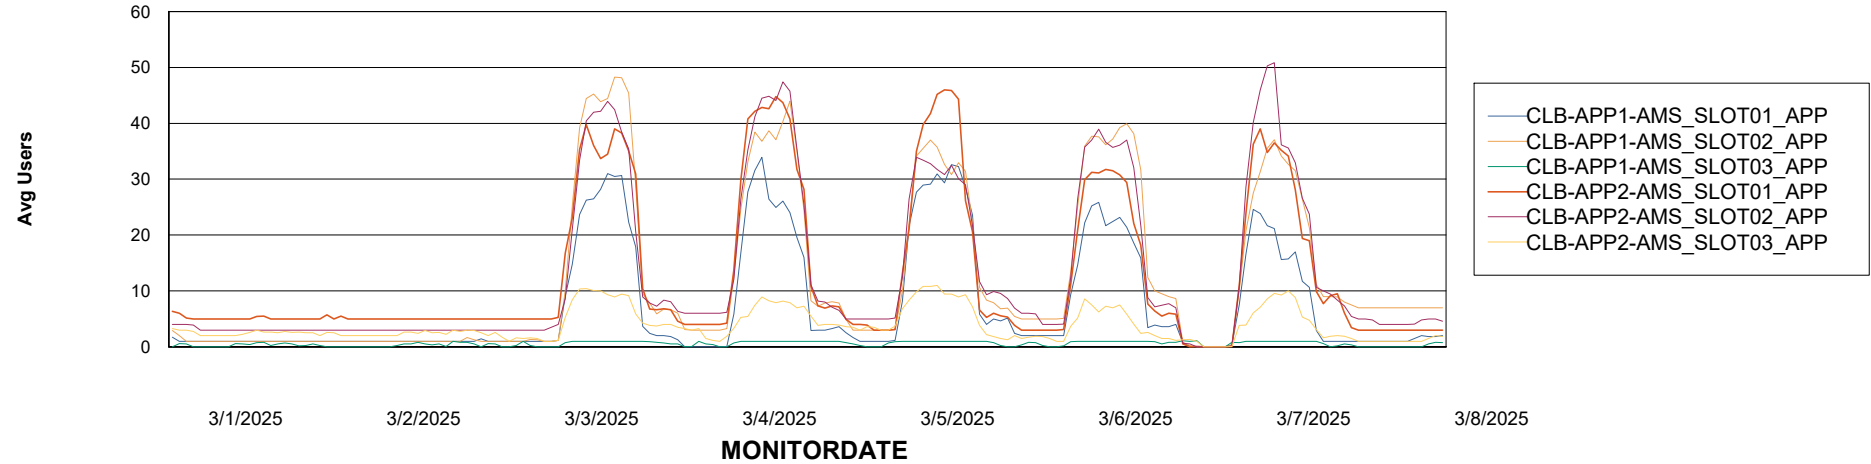

Avg users per day per ABS server