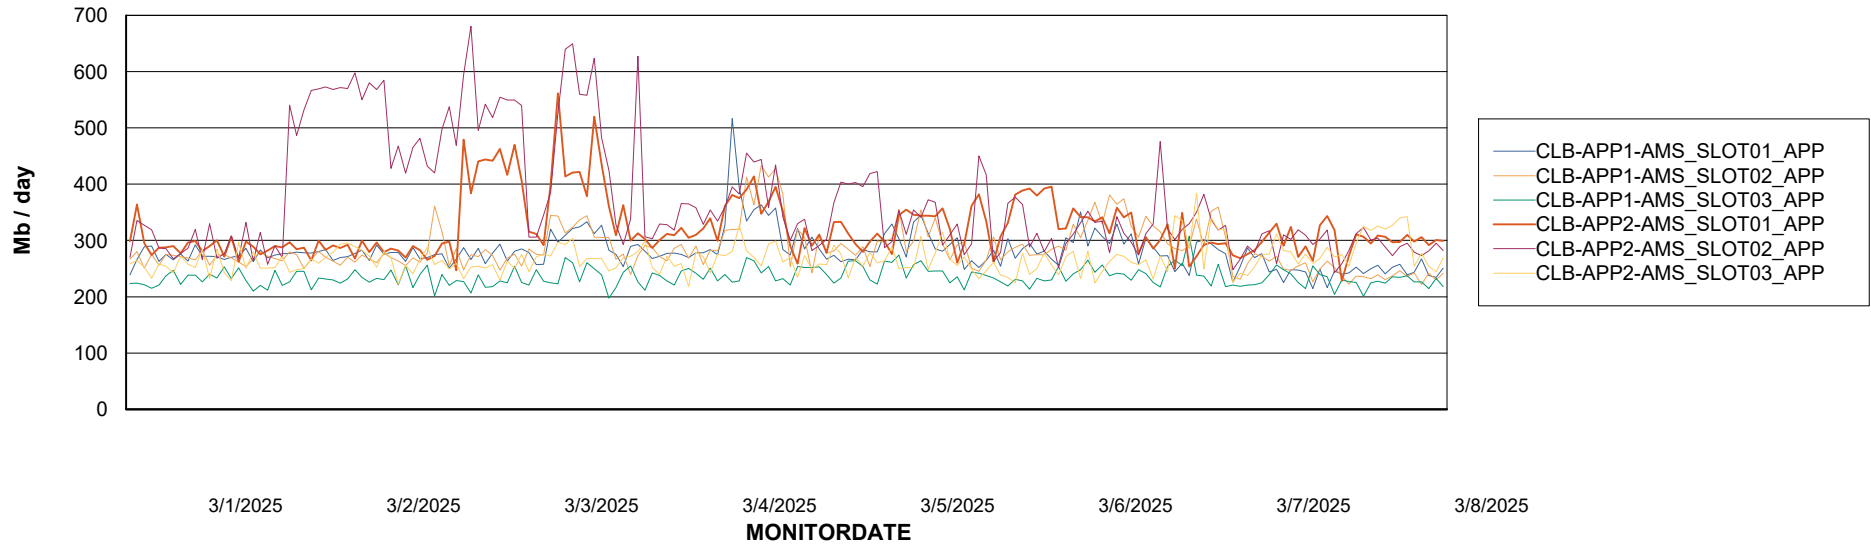

ABSSolute Application Server Services

Avg memory used per ABS Server Service