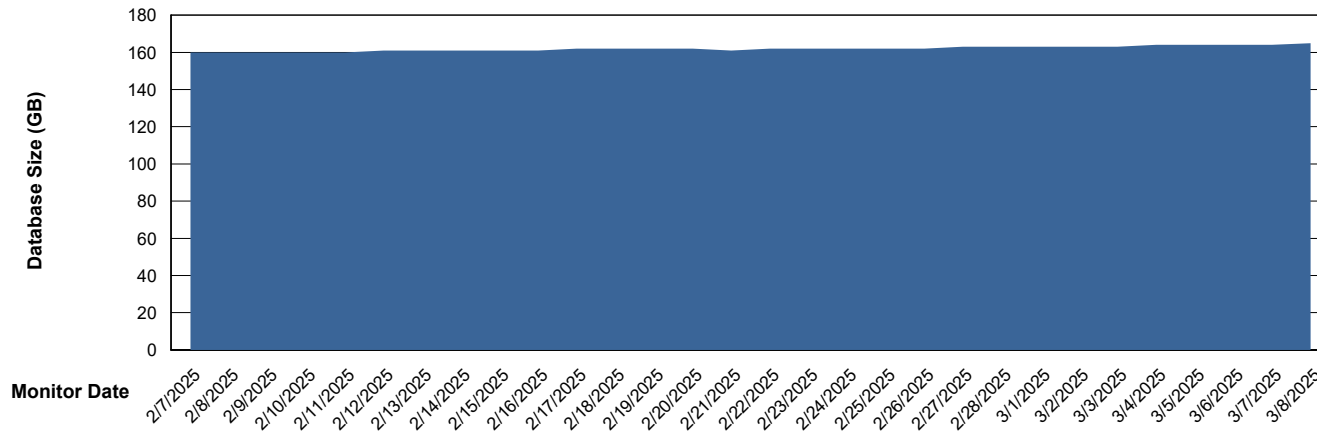

# Weekly SLA Customer Report

Customer    CLB OCI AMS Production  
Database ID    196

DATABASE SIZE    CLB-BI2-AMS\_ABS1\_DB\_FL

### Database growth over last month

DATABASE SIZE    CLB-BI-AMS\_ABS1\_DB

### Database growth over last month