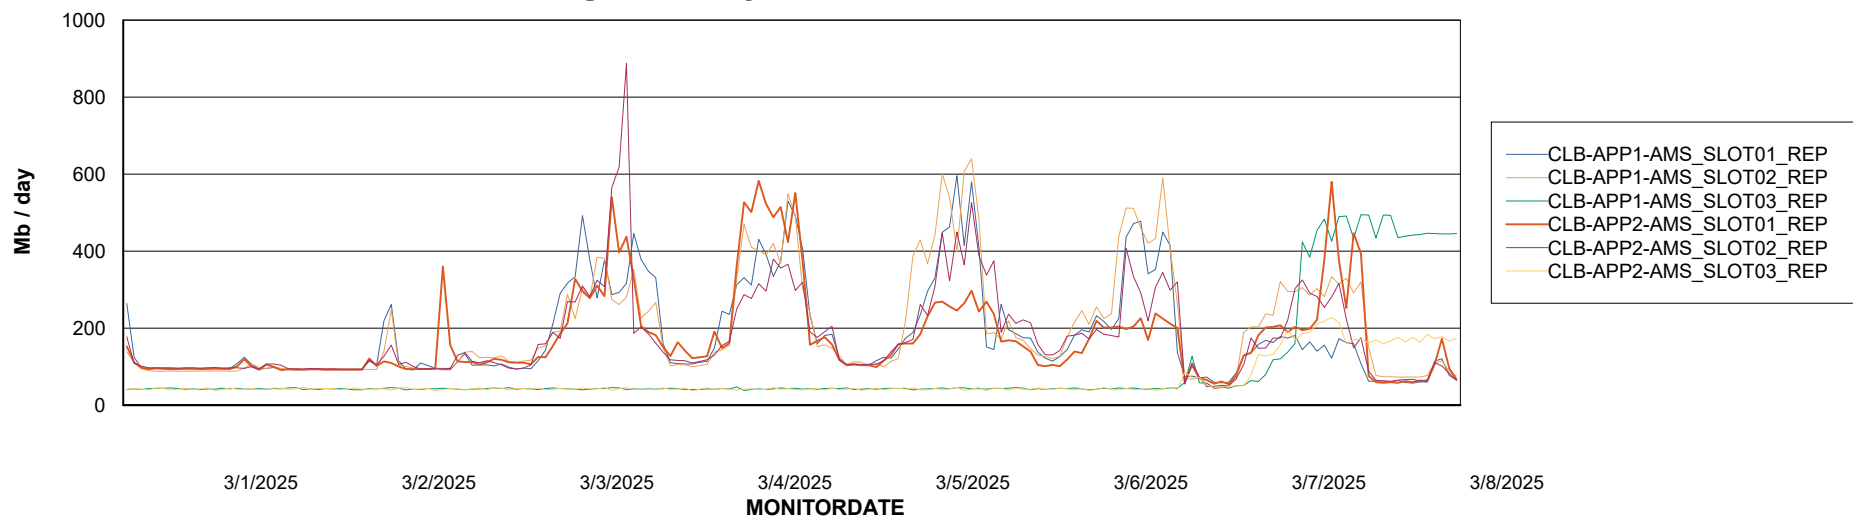

ABSSolute Application ReportServer Services

Avg memory used per ReportServer Service