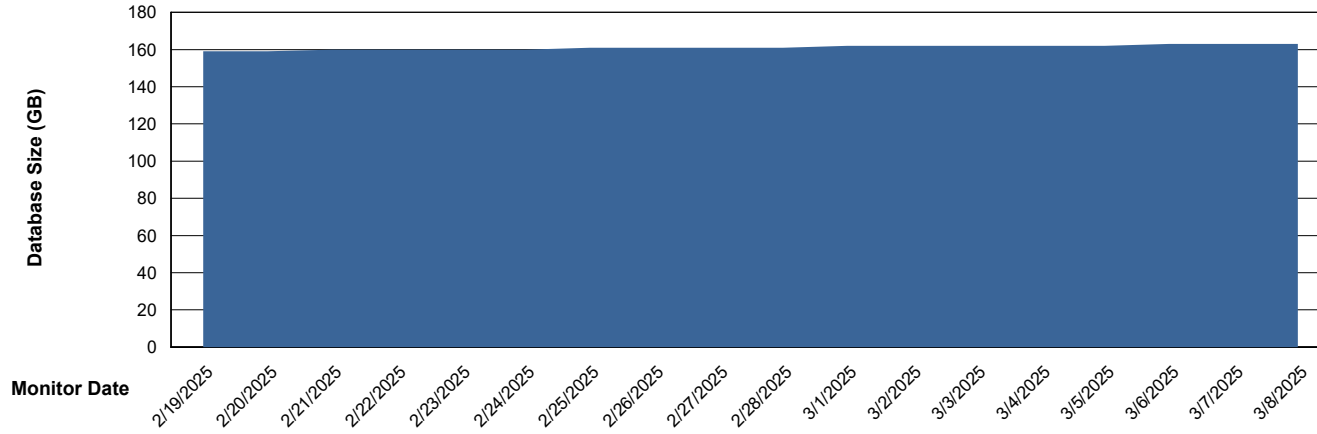

DATABASE SIZE   CLB-BI2-AMS_ABS1_DB_FL

Database growth over last month