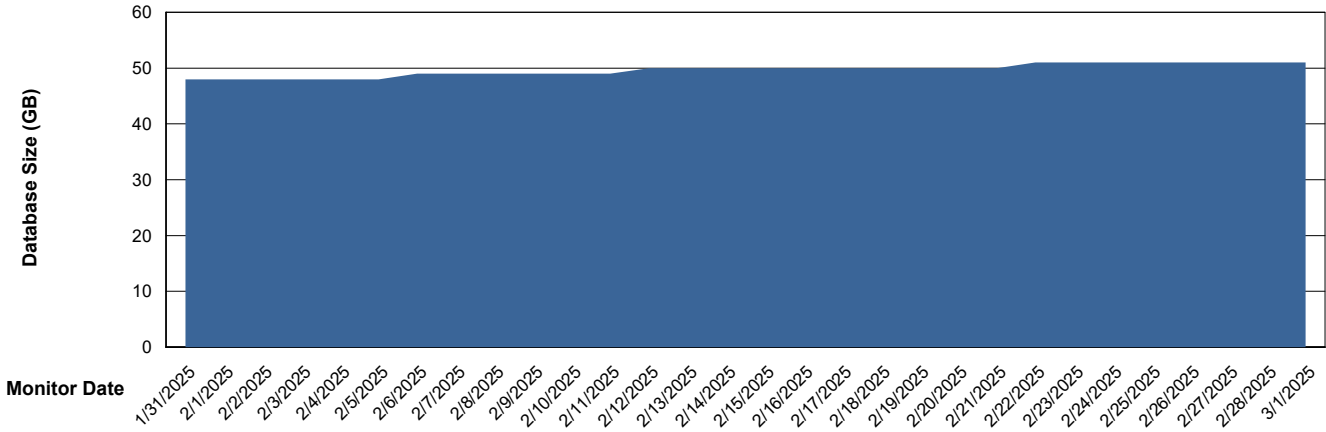

Weekly SLA Customer Report

Customer XMX Production (24/7)
Database ID 146

Database Performance XMX_PROD_ABSDB01_PRDB_ABS1

Weekly SLA Customer Report

Customer XMX Production (24/7)
Database ID 146

Database Performance XMX_PROD_ABSDB02_SBDB_HSBABS1

DB Processes Max 4
DB Processes Max 1,000
DB Processes Max 0

Weekly SLA Customer Report

Customer XMX Production (24/7)
 Database ID 146

DATABASE SIZE XMX_PROD_ABSDB01_PRDB_ABS1

Database growth over last month

Database Tablespace XMX_PROD_ABSDB01_PRDB_ABS1

Date	Tablespace Name	Filesize (Gb)	Usedsize (Gb)	Percentage free
3/1/2025	ABSDATA	39	32	17
	INDX	8	0	100
2/28/2025	ABSDATA	39	32	18
	INDX	8	0	100
2/27/2025	ABSDATA	39	32	18
	INDX	8	0	100
2/26/2025	ABSDATA	39	32	18
	INDX	8	0	100
2/25/2025	ABSDATA	39	32	19
	INDX	8	0	100
2/24/2025	ABSDATA	39	32	19
	INDX	8	0	100
2/23/2025	ABSDATA	37	31	15
	INDX	8	0	100