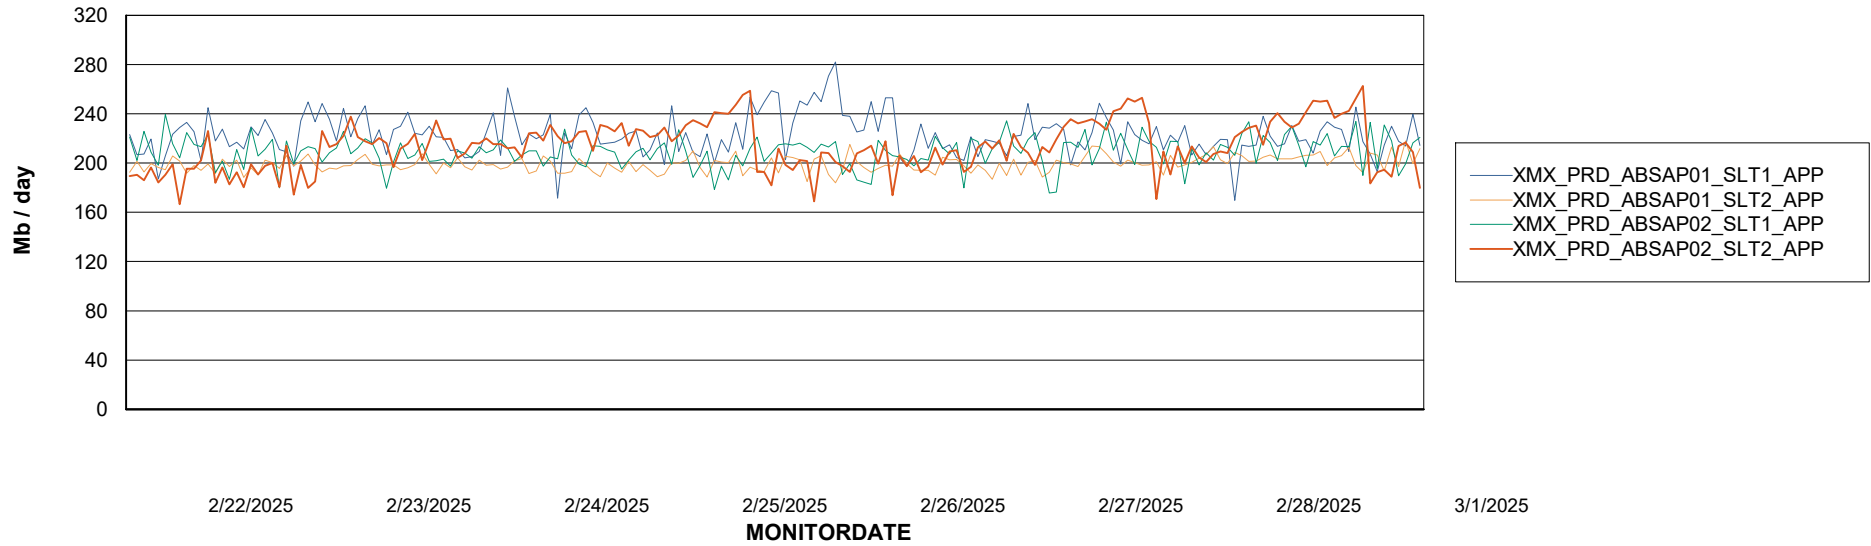

ABSSolute Application Server Services

Avg memory used per ABS Server Service