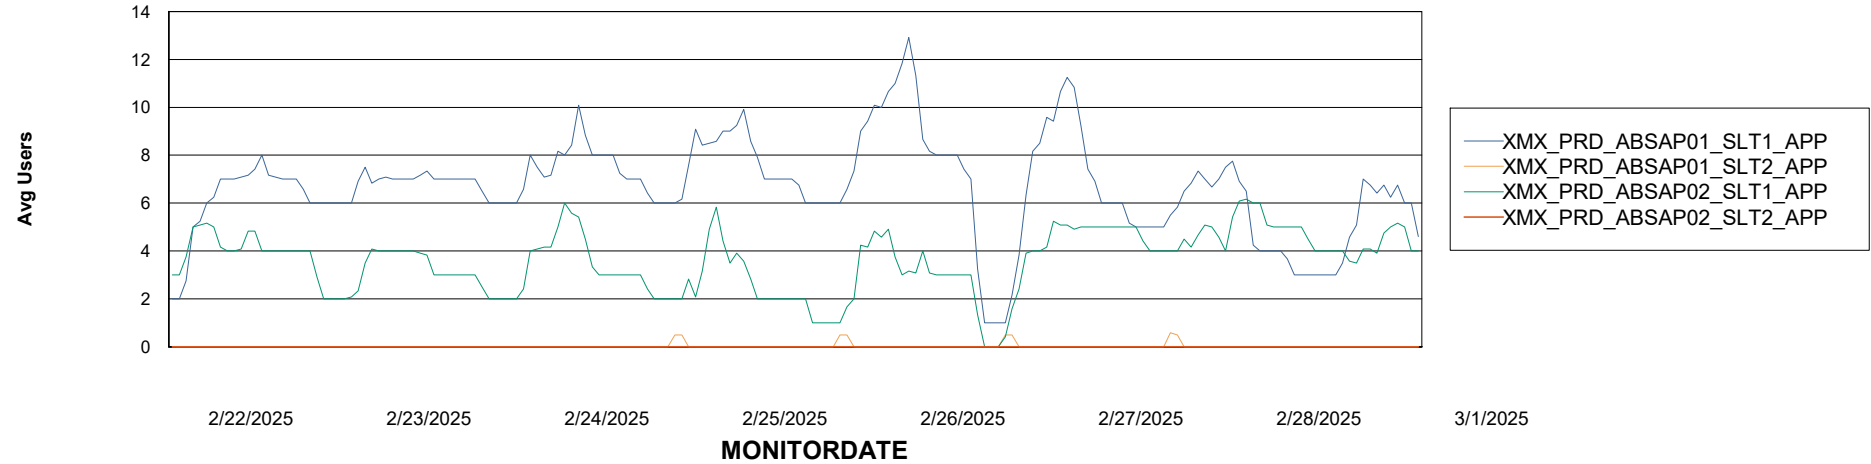

Weekly SLA Customer Report

Customer XMX Production (24/7)
Database ID 146

Standby Database Health XMX Production (24/7)

Recovery lag for last 7 days

Weekly SLA Customer Report

Customer XMX Production (24/7)
Database ID 146

ABSSolute Application Server Services

Avg memory used per ABS Server Service

Avg users per day per ABS server

Weekly SLA Customer Report

Customer XMX Production (24/7)
Database ID 146

ABSSolute Application ReportServer Services