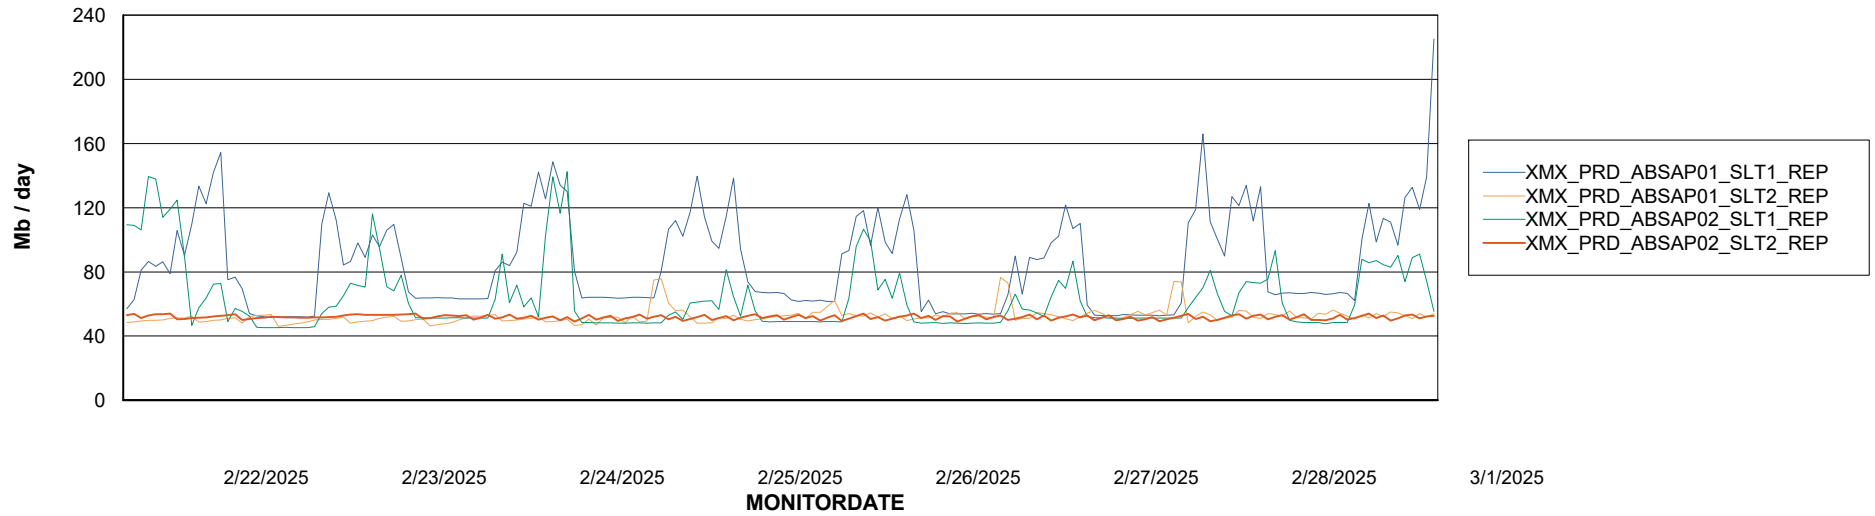

ABSSolute Application ReportServer Services

Avg memory used per ReportServer Service