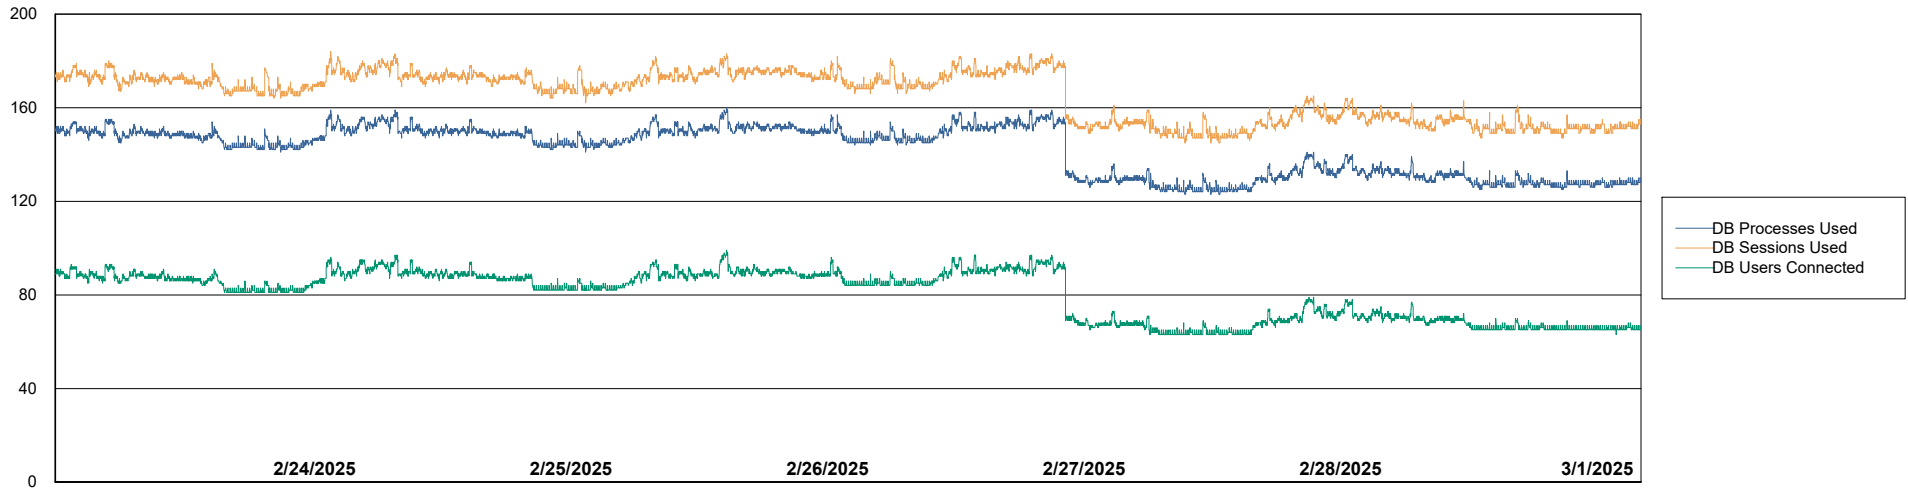

Database Performance VOS_PRD_ABSORA1-2022_ABS1