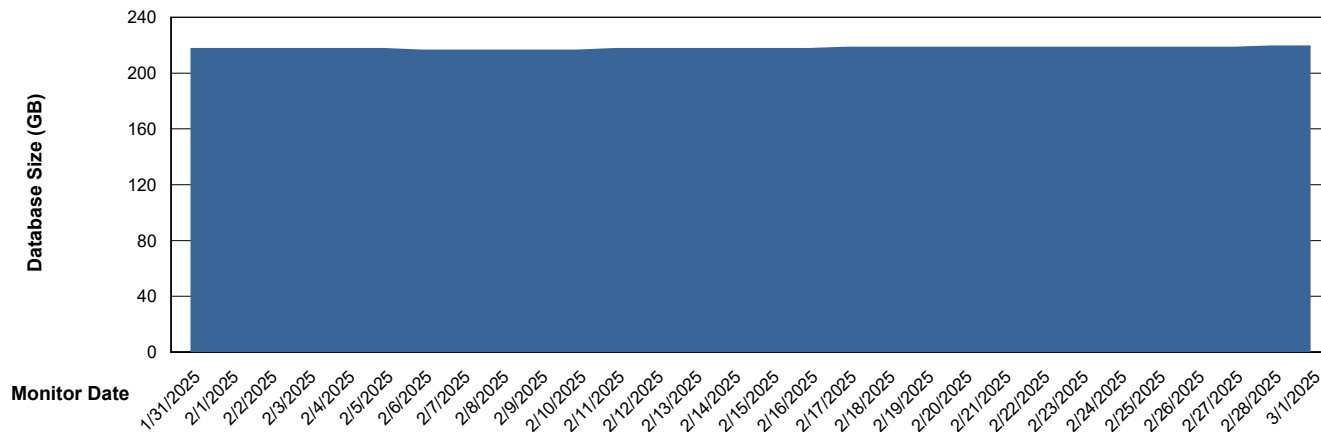

DATABASE SIZE VOS_PRD_ABSBI-2018_ABS1

Database growth over last month