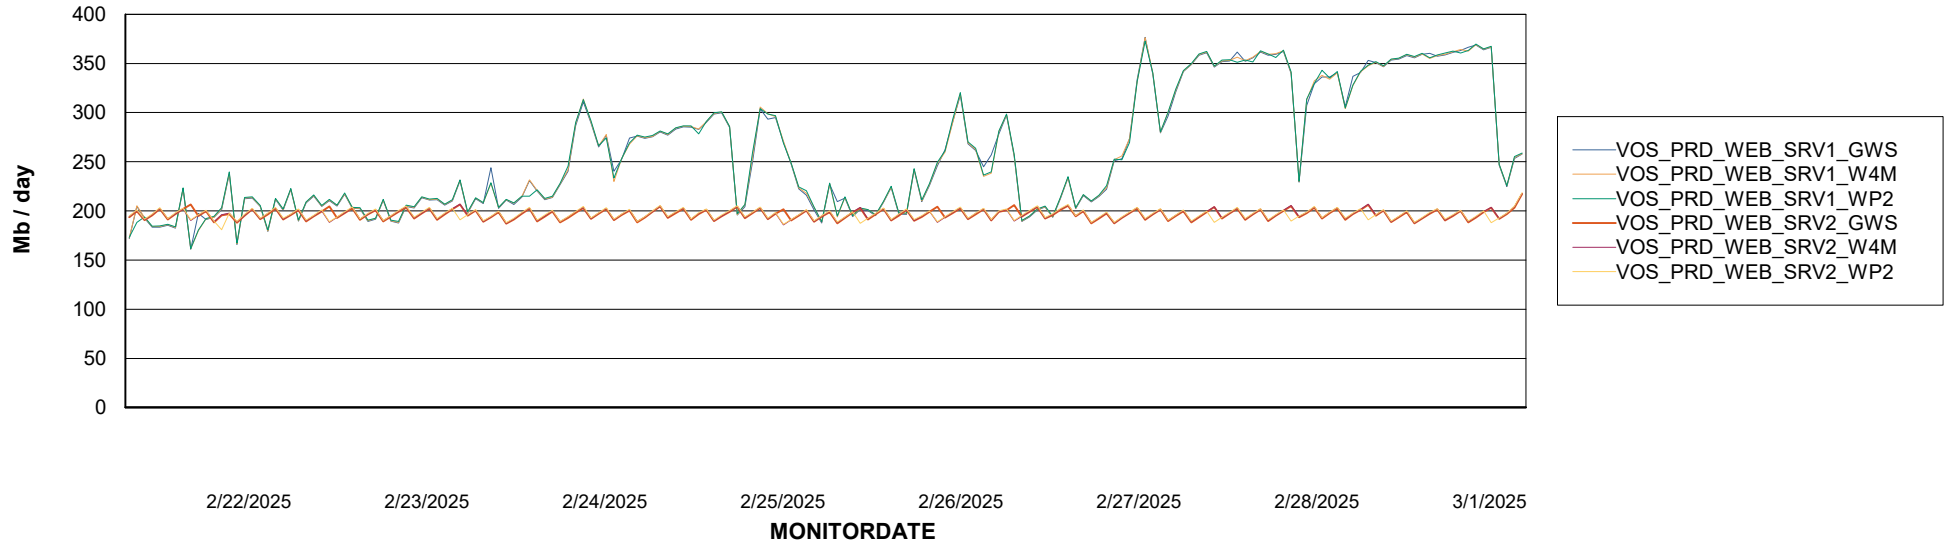

ABSSolute Web Component Services

Avg memory used per ABS Web component