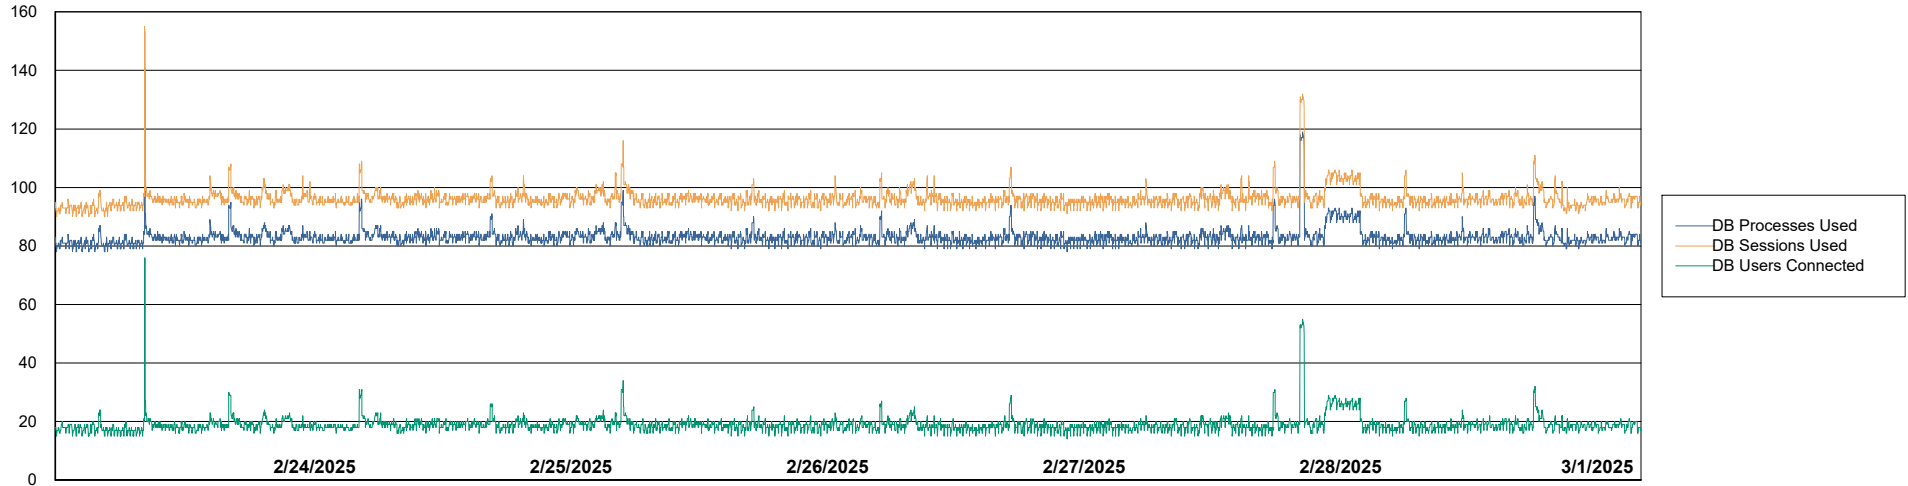

Database Performance VOS_PRD_ABSBI-2025_ABS1