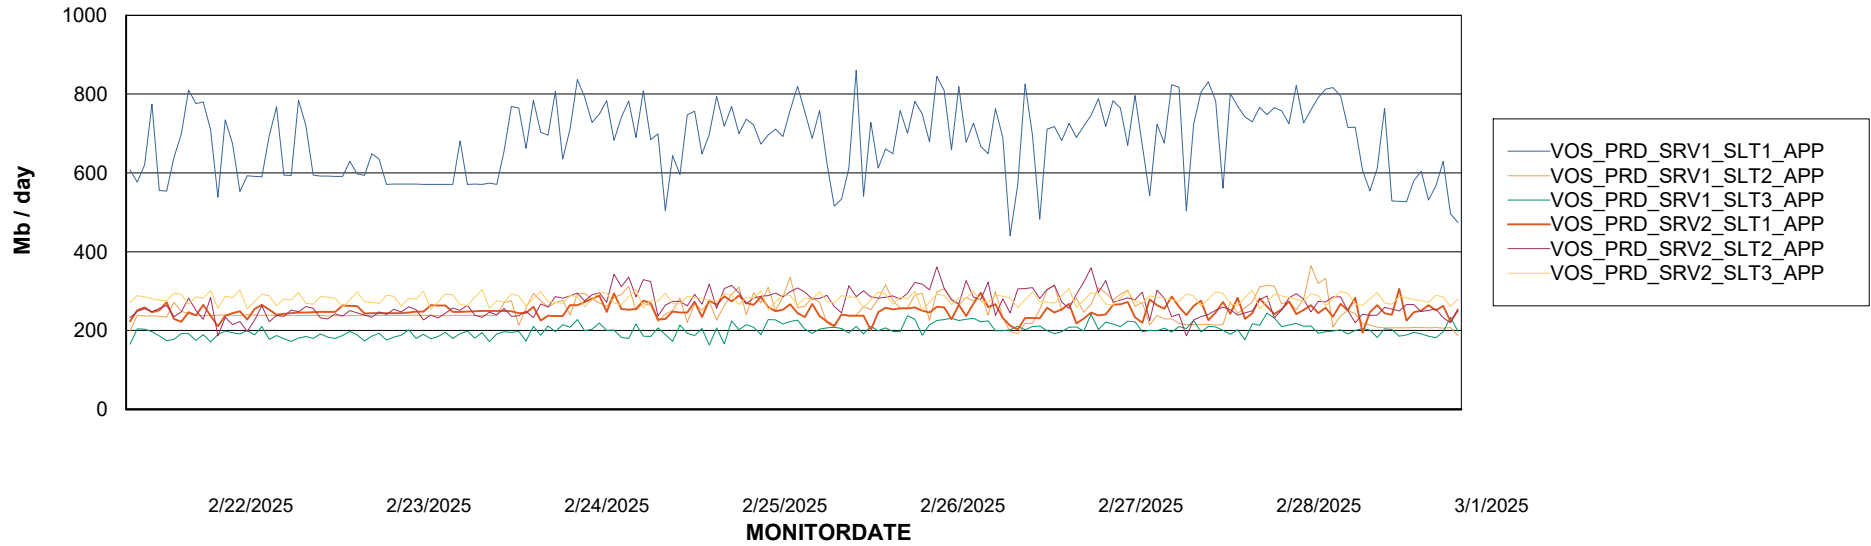

ABSSolute Application Server Services

Avg memory used per ABS Server Service