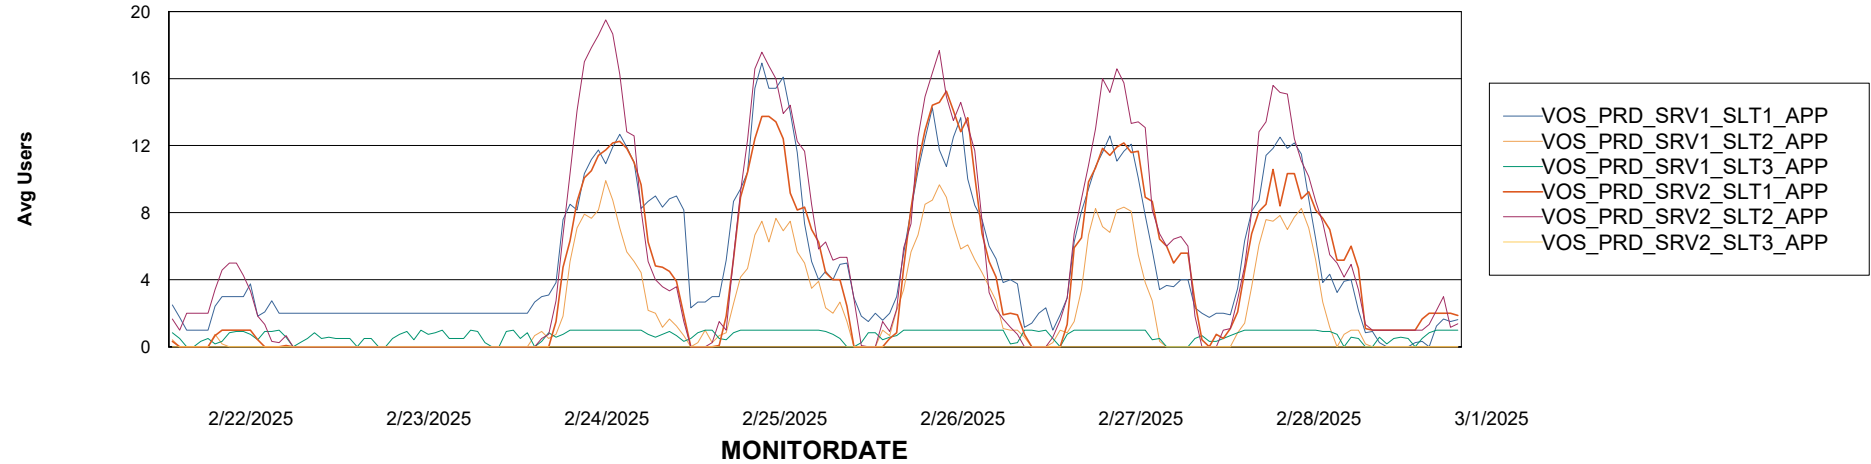

Avg users per day per ABS server