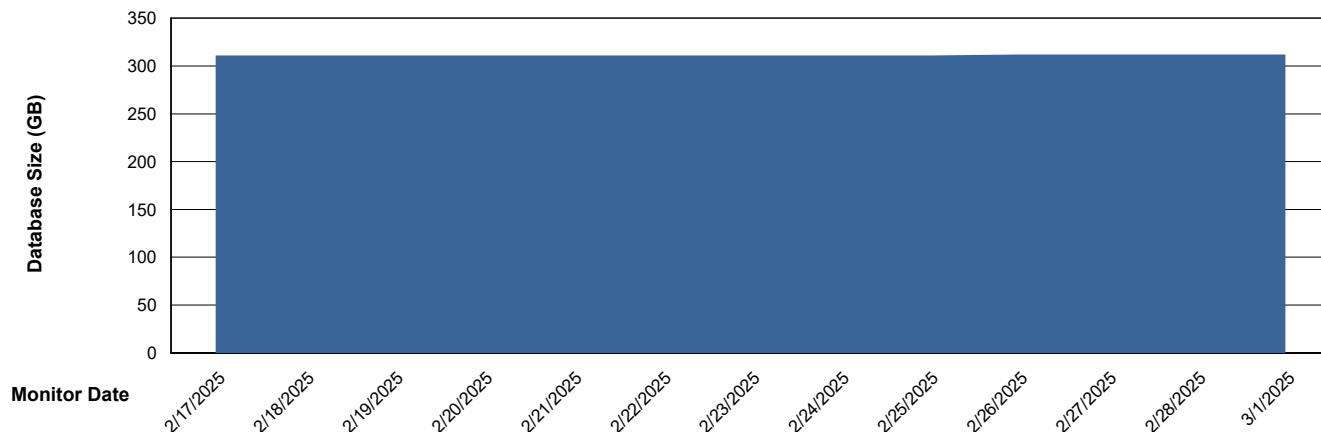

DATABASE SIZE VOS_PRD_ABSBI-2025_ABS1

Database growth over last month