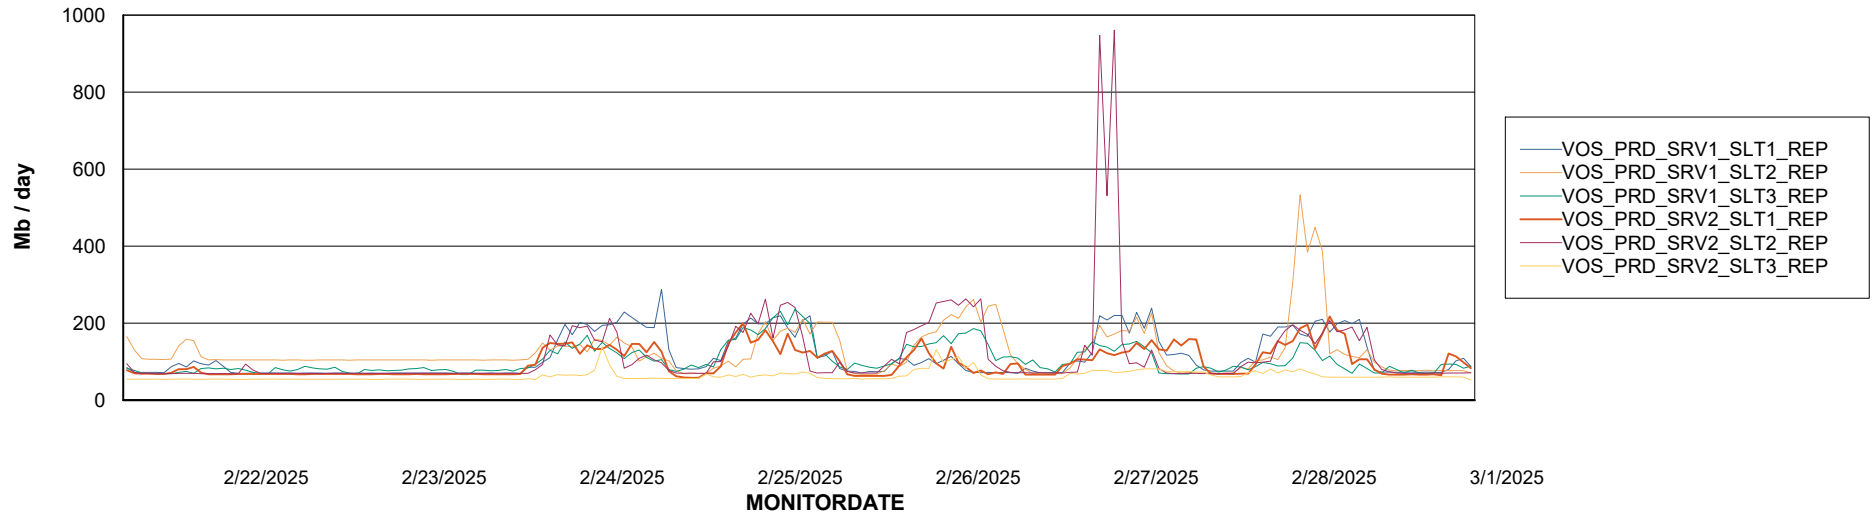

ABSSolute Application ReportServer Services

Avg memory used per ReportServer Service