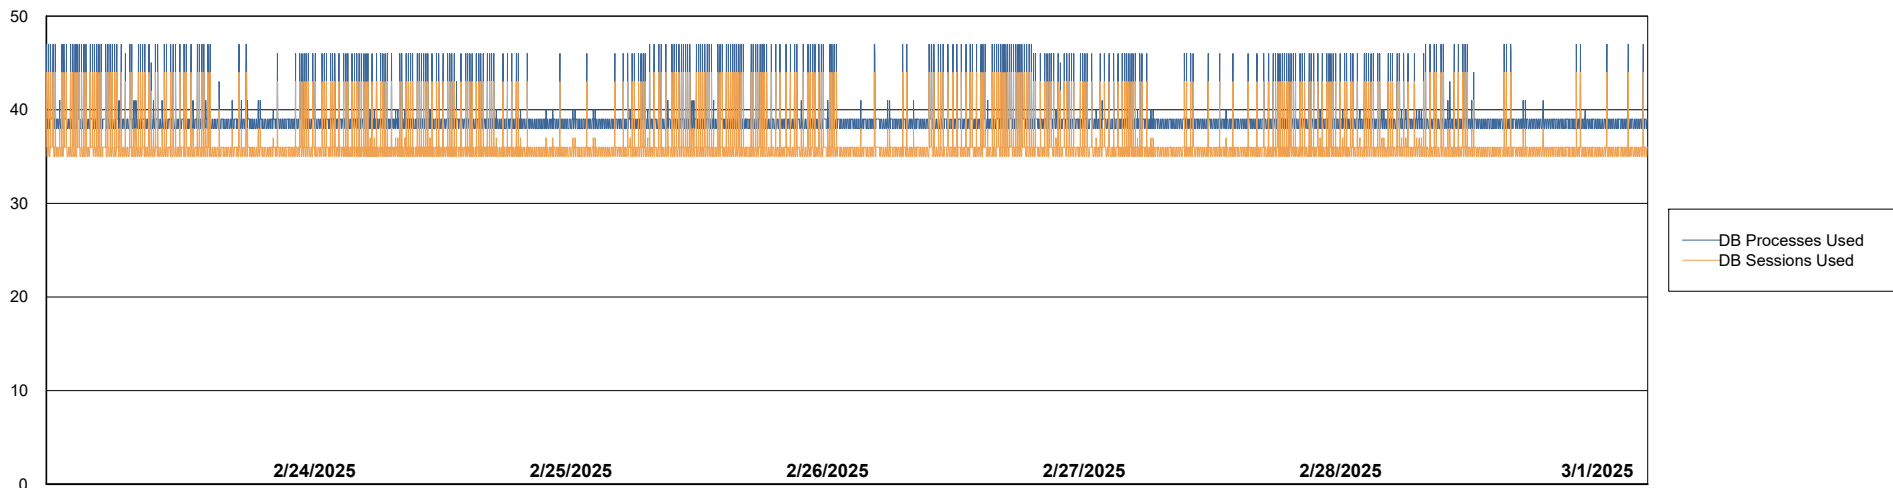

Database Performance VOS_PRD_ABSORA2-2022_HSBABS1

DB Processes Max 1,000