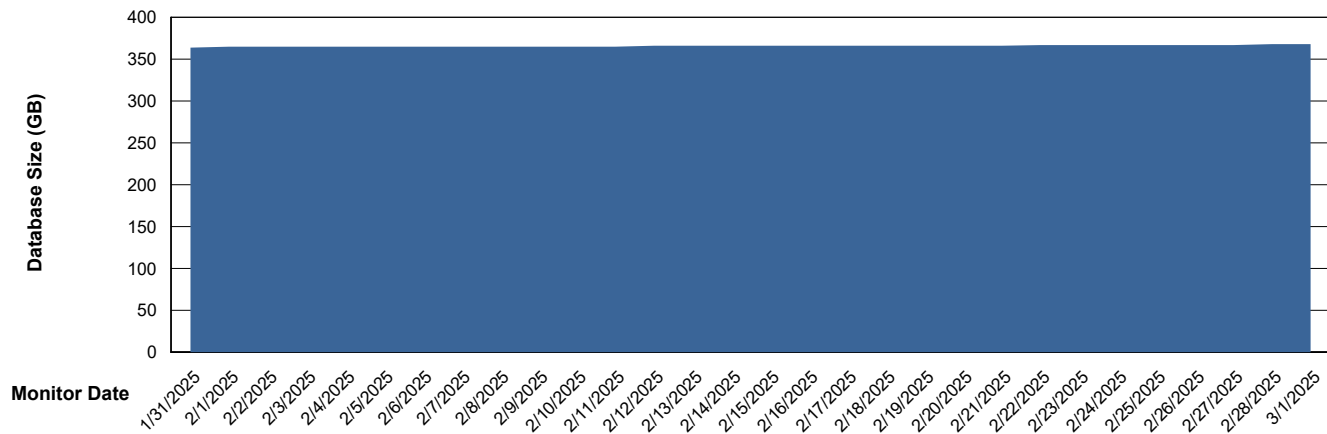

DB Processes Max 1,000

Weekly SLA Customer Report

Customer STK_Production
Database ID 82

Database Performance STK_PRD_ABSDBORACLE02_HSBABS1

DB Processes Max 1,000

Weekly SLA Customer Report

Customer STK_Production
Database ID 82

DATABASE SIZE STK_PRD_ABSDBORACLE01_ABS1

Database growth over last month

DATABASE SIZE STK_PRD_ABSDBORACLE02_ABST

Database growth over last month

Weekly SLA Customer Report

Customer STK_Production
 Database ID 82