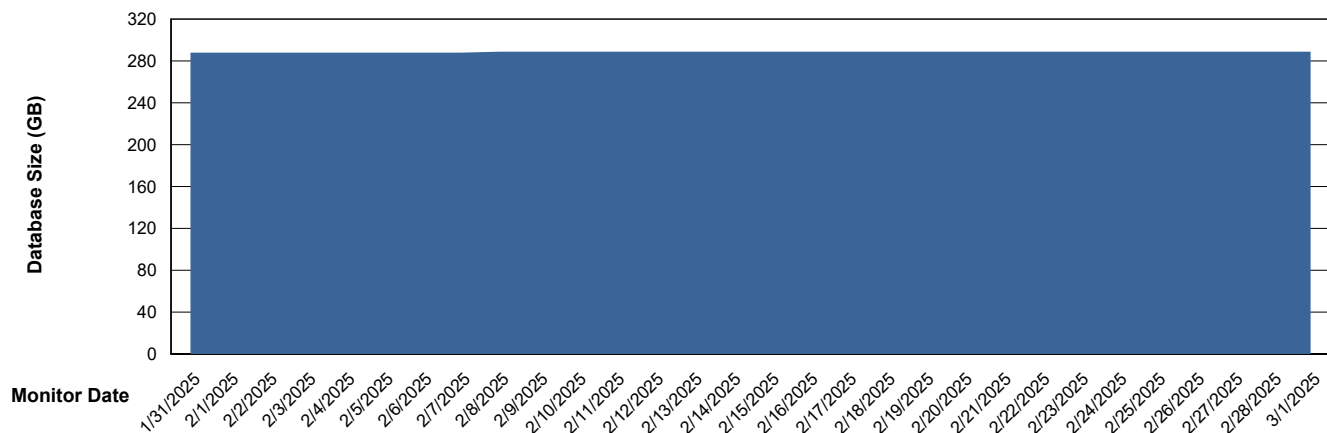

DB Processes Max 1,000

Weekly SLA Customer Report

Customer STK_Production
Database ID 82

Database Performance STK_PRD_ABSDBORACLE02_HSBABS1

DB Processes Max 1,000

Weekly SLA Customer Report

Customer STK_Production
Database ID 82

DATABASE SIZE STK_PRD_ABSDBORACLE01_ABS1

Database growth over last month

DATABASE SIZE STK_PRD_ABSDBORACLE02_ABST

Database growth over last month

Weekly SLA Customer Report

Customer STK_Production
 Database ID 82