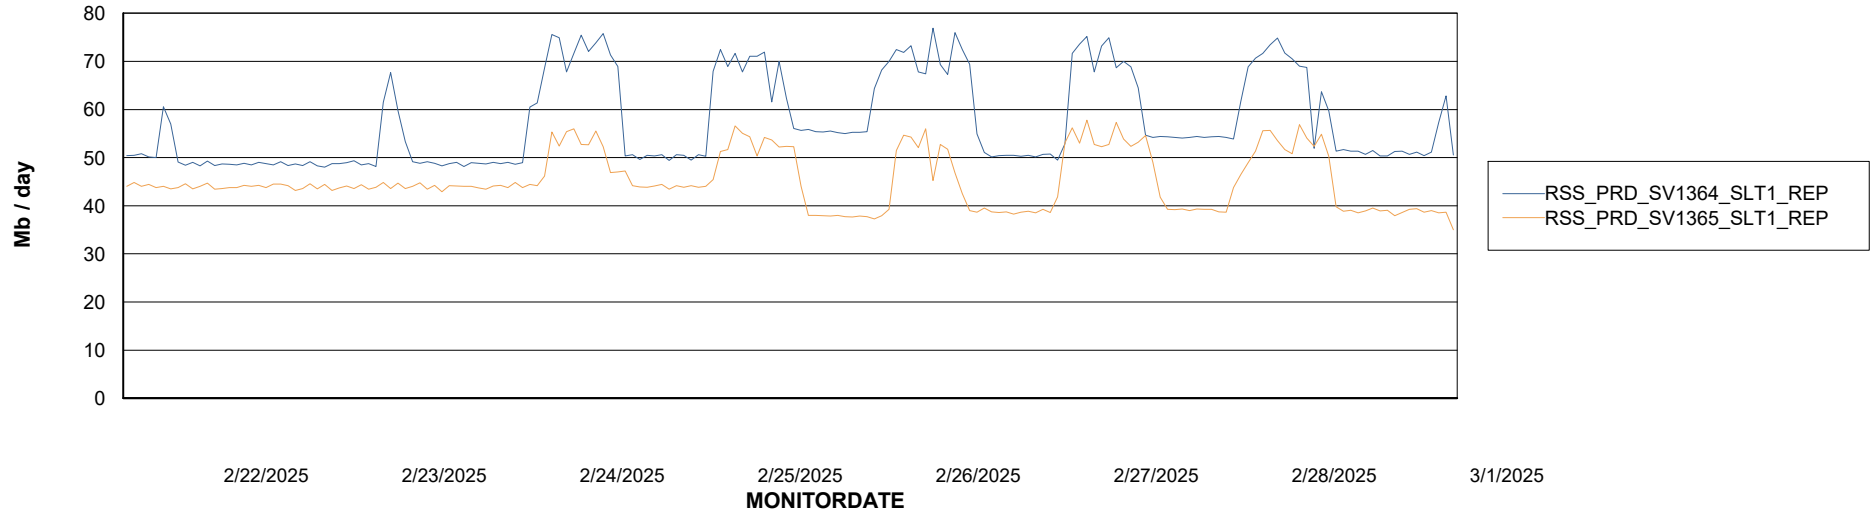

ABSSolute Application ReportServer Services

Avg memory used per ReportServer Service