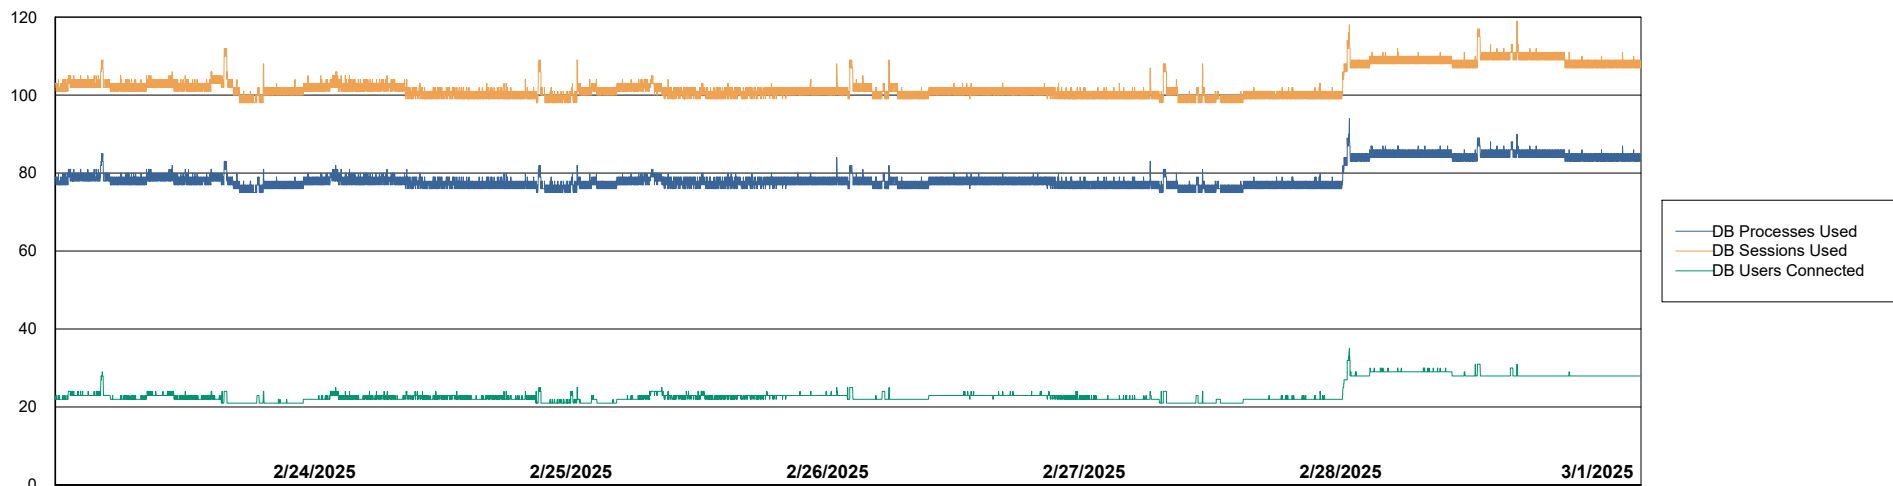

Database Performance RSS_PRD_SV1364_PRD_ABS1