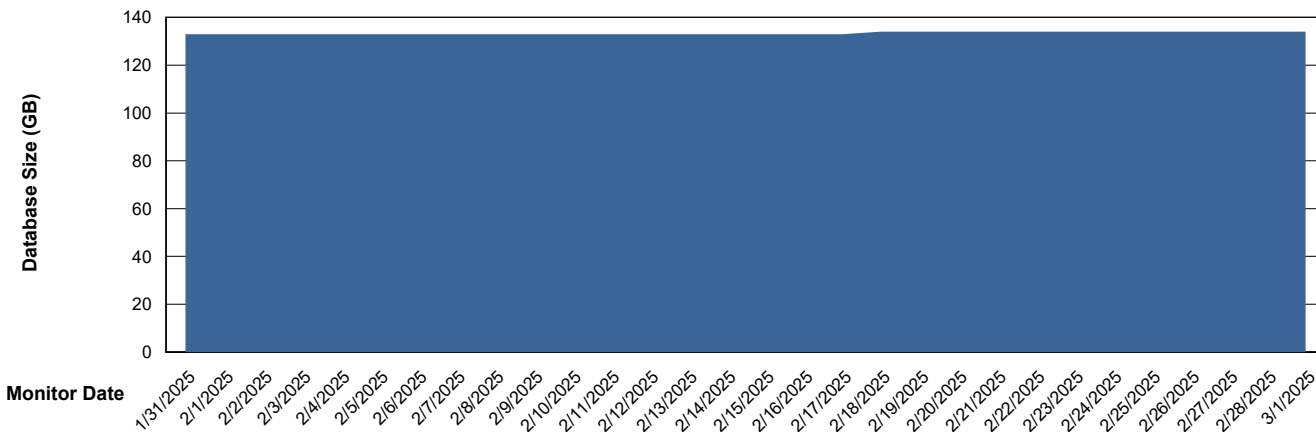

Database growth over last month

Database Tablespace RSS_PRD_SV1364_PRD_ABS1

Date	Tablespace Name	Filesize (Gb)	Usedsize (Gb)	Percentage free
3/1/2025	ABSDATA	67	55	18
	INDX	91	75	18
2/28/2025	ABSDATA	67	55	18
	INDX	91	75	18
2/27/2025	ABSDATA	67	55	18
	INDX	91	75	18
2/26/2025	ABSDATA	67	55	18
	INDX	91	75	18
2/25/2025	ABSDATA	67	55	18
	INDX	91	75	18
2/24/2025	ABSDATA	67	55	18
	INDX	91	74	18
2/23/2025	ABSDATA	65	55	16
	INDX	89	74	16