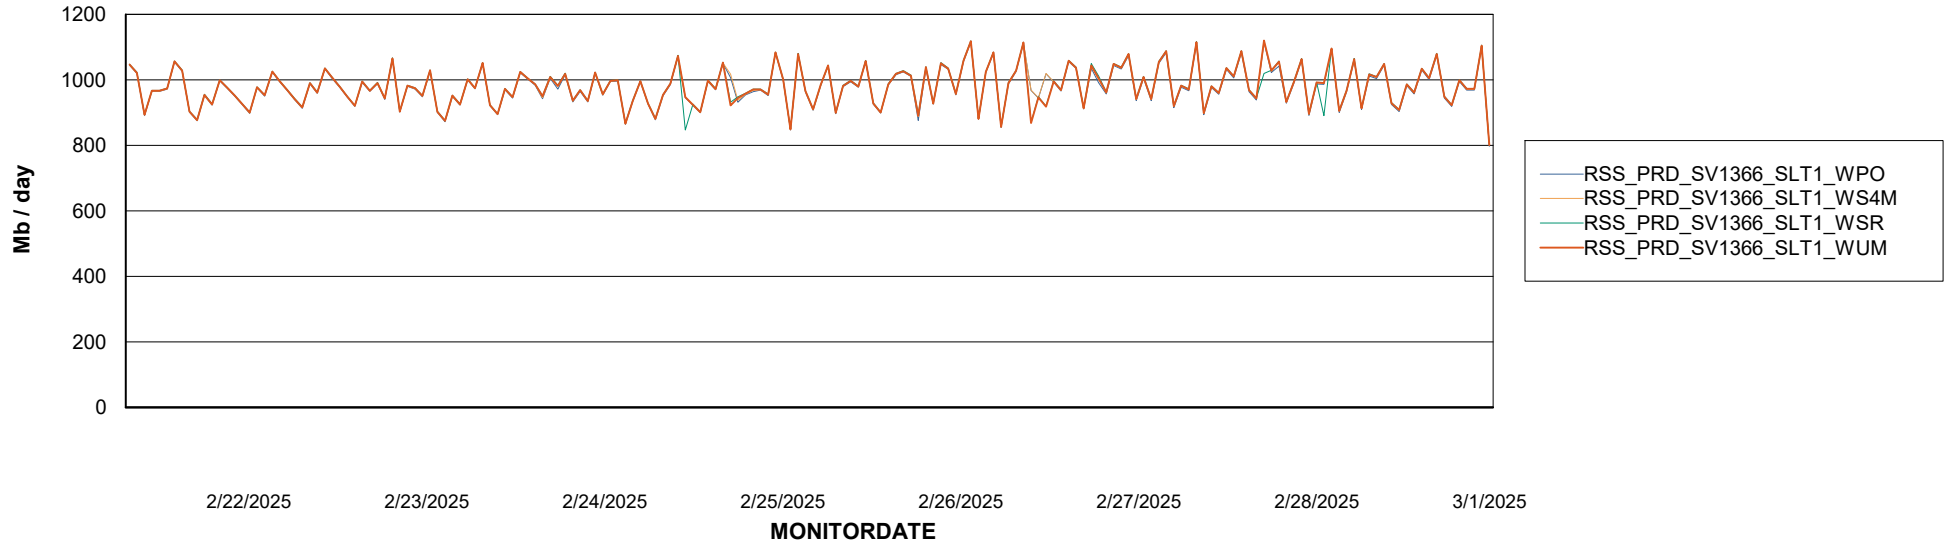

ABSSolute Web Component Services

Avg memory used per ABS Web component