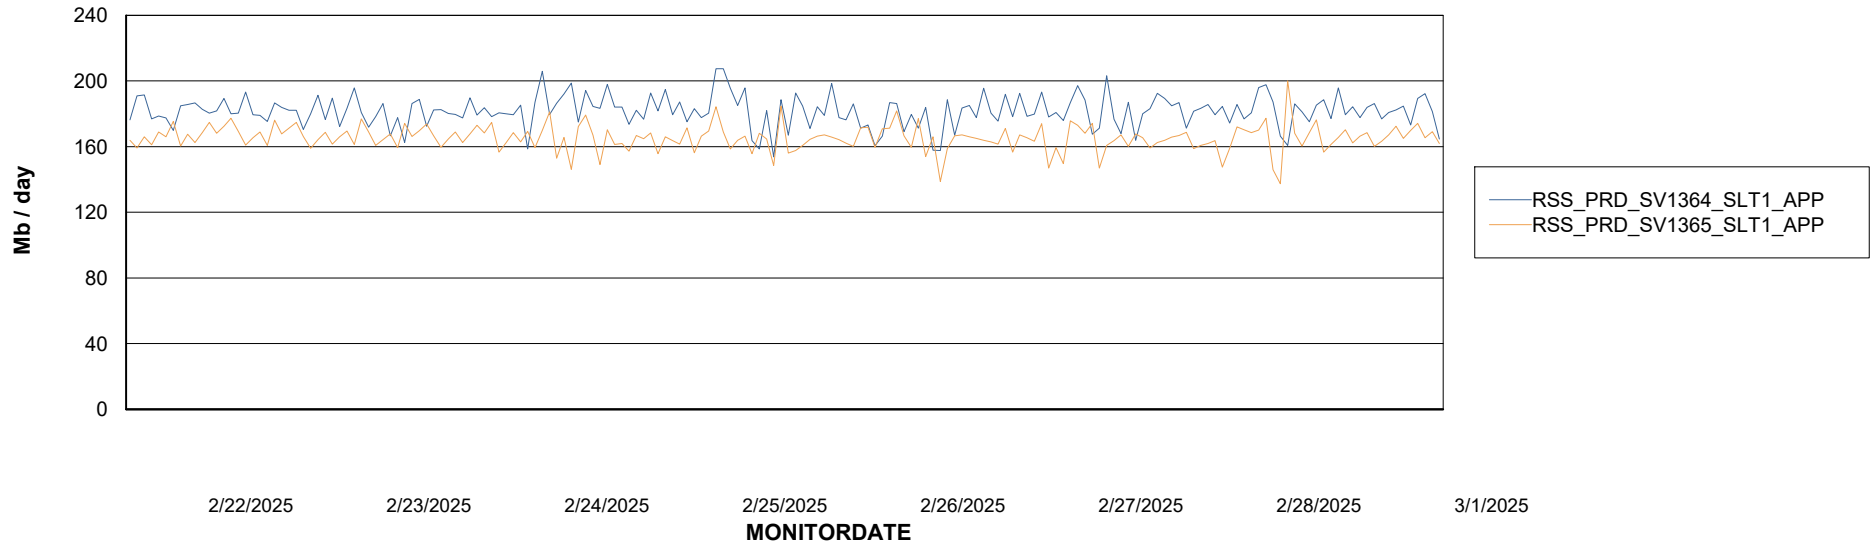

ABSSolute Application Server Services

Avg memory used per ABS Server Service