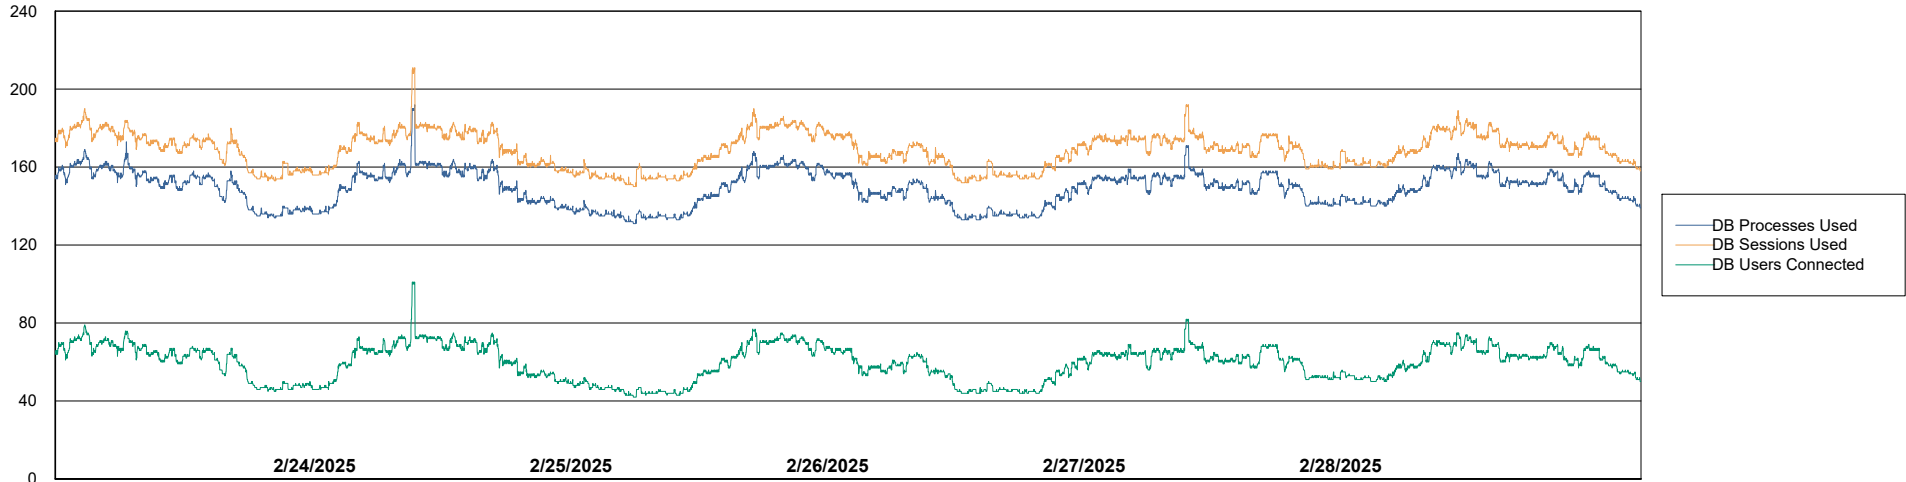

Weekly SLA Customer Report

Customer RFL_Production
Database ID 36

Harddisk Usage RFL_PRD_ABSWEB

	Free disk space on C: (%)	Total disk space on C: (Gb)	Used disk space on C: (Gb)
2/28/2025	75	126	32
2/27/2025	74	126	32
2/26/2025	74	126	32
2/25/2025	75	126	32
2/24/2025	75	126	32
2/23/2025	75	126	31

Weekly SLA Customer Report

Customer RFL_Production
Database ID 36

Database Performance RFL_PRD_ABS01_DB

Weekly SLA Customer Report

Customer RFL_Production
 Database ID 36

Database Performance RFL_PRD_ABS02_STB_DB