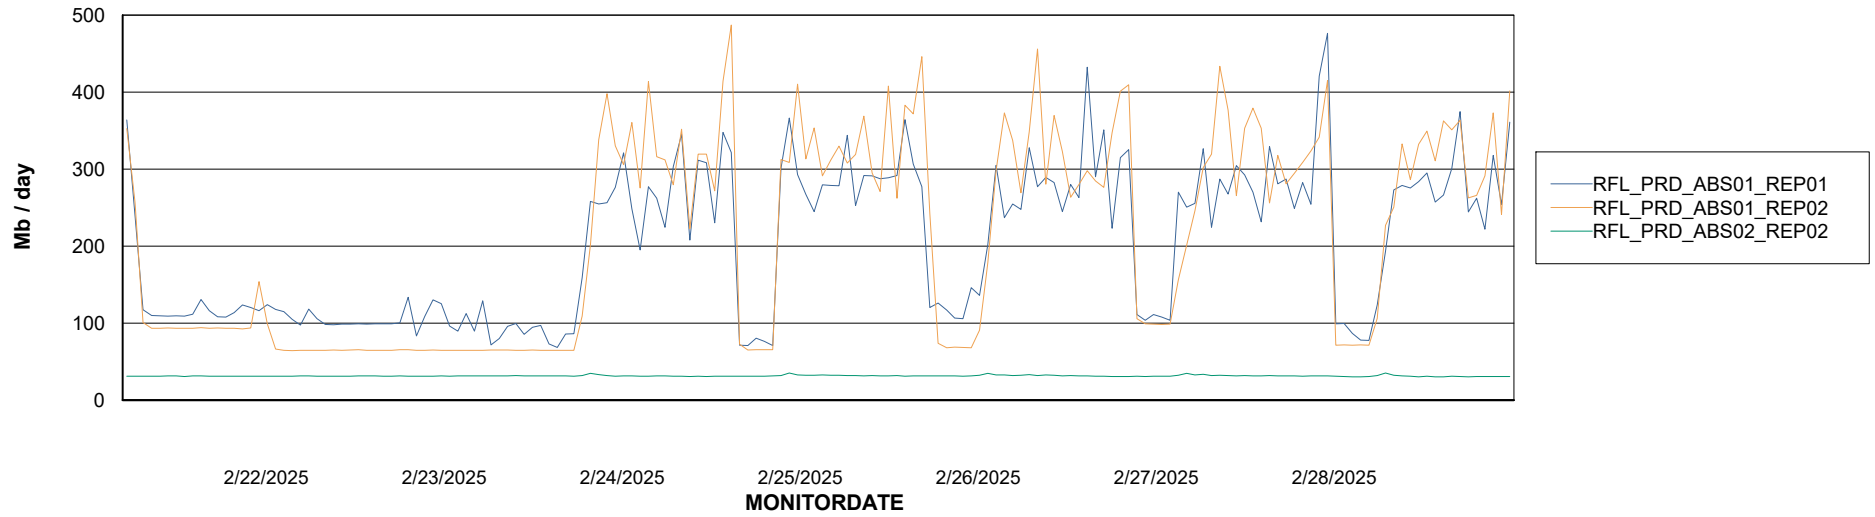

Avg users per day per ABS server

Weekly SLA Customer Report

Customer RFL_Production
Database ID 36

ABSSolute Application ReportServer Services

Avg memory used per ReportServer Service

Weekly SLA Customer Report