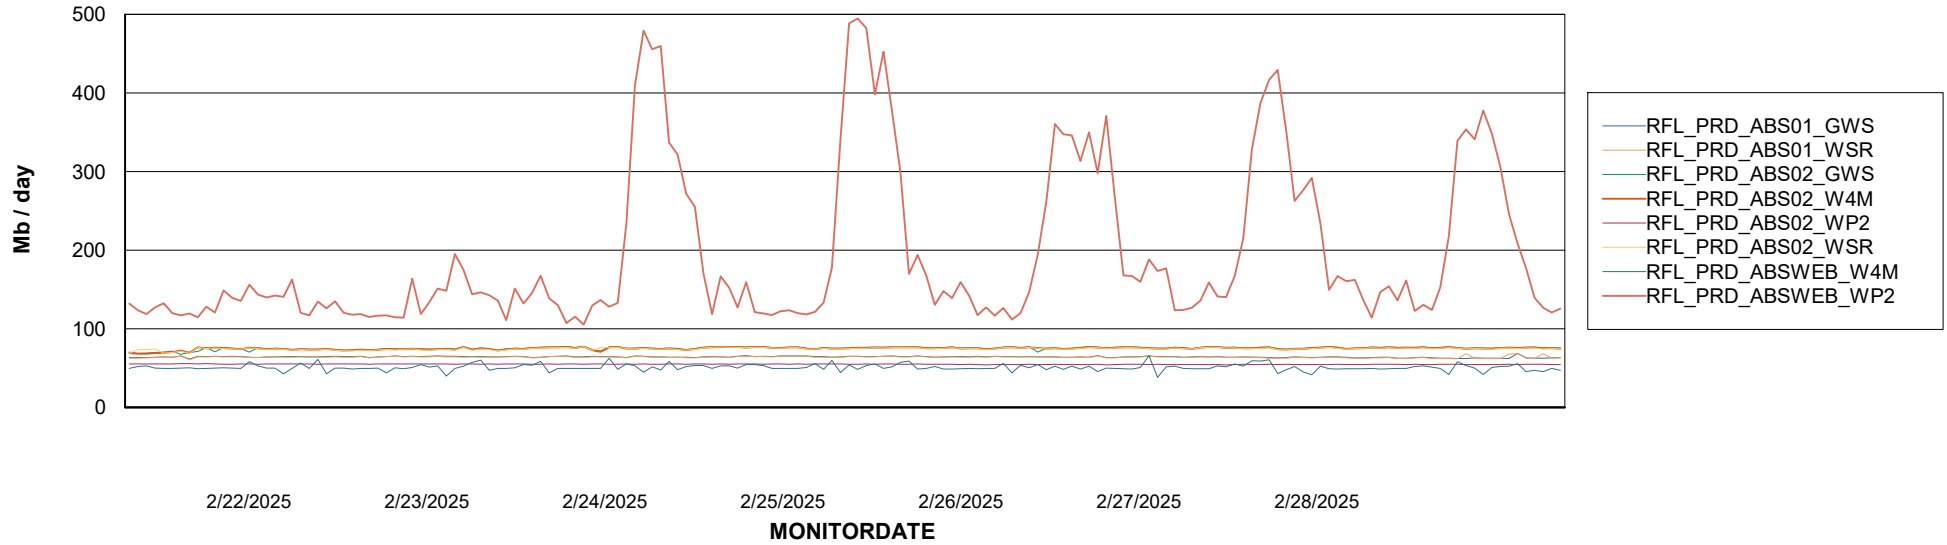

ABSSolute Web Component Services

Avg memory used per ABS Web component