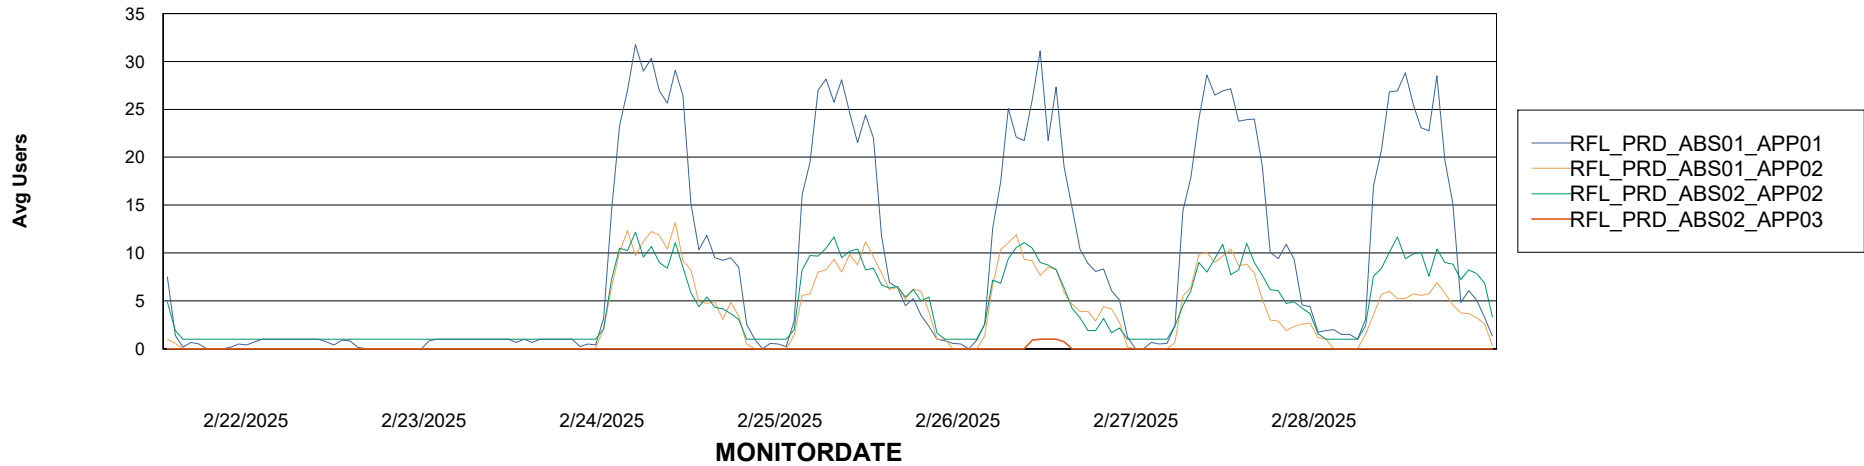

Avg users per day per ABS server