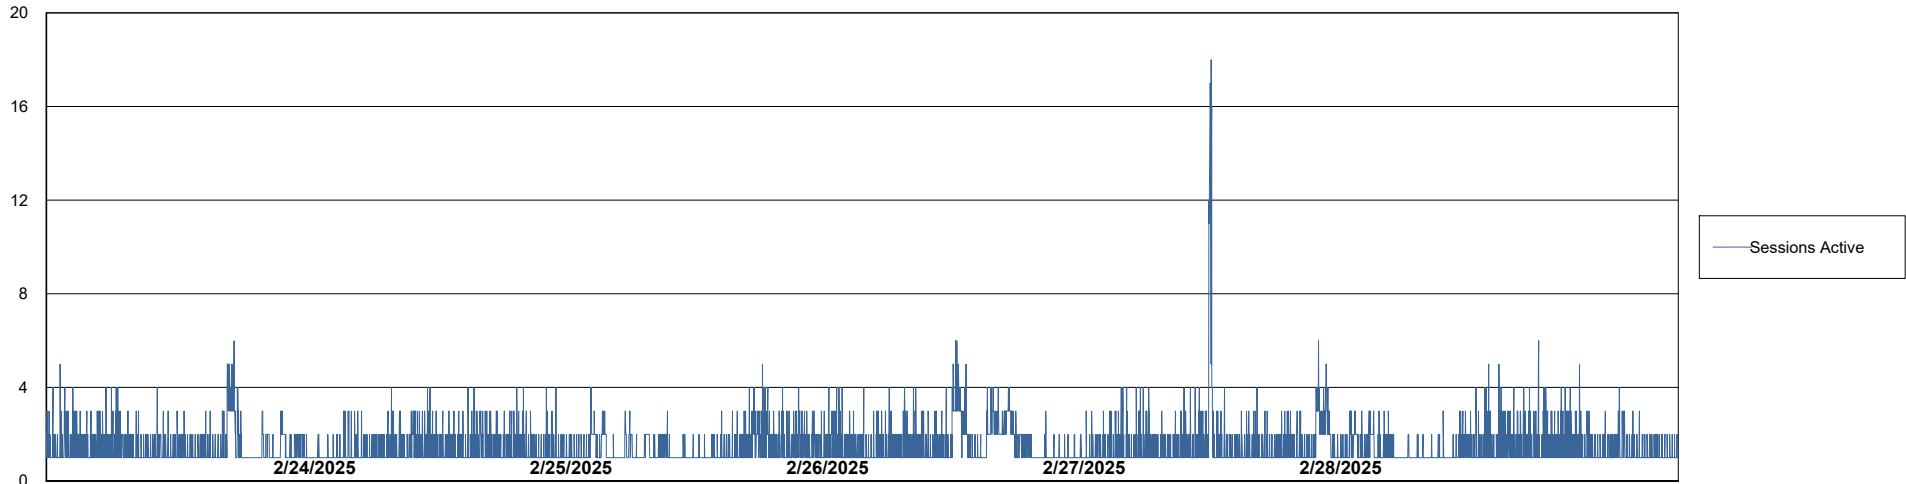

Database Performance RFL_PRD_ABS01_DB