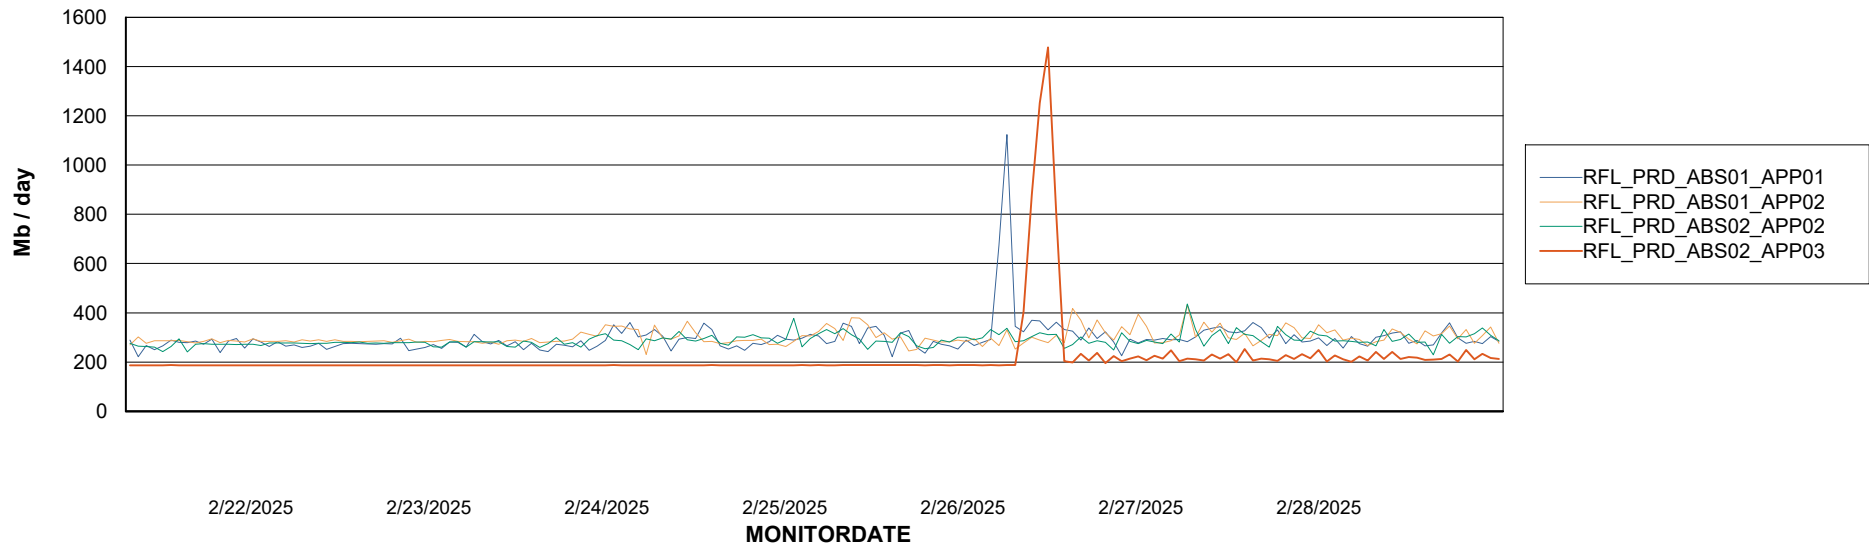

Standby Database Health RFL_Production

Recovery lag for last 7 days

Weekly SLA Customer Report

Customer RFL_Production
Database ID 36

ABSSolute Application Server Services

Avg memory used per ABS Server Service