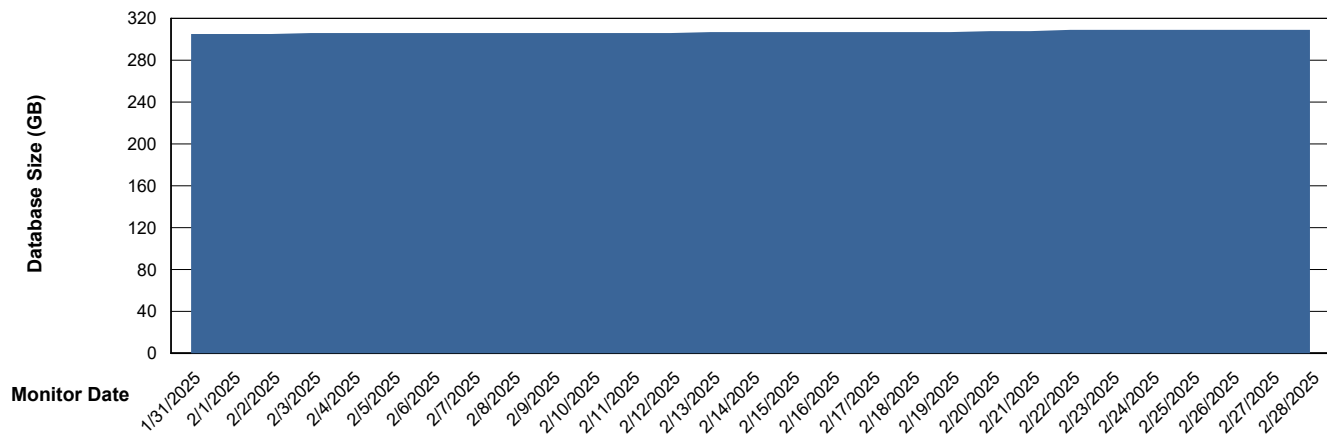

DATABASE SIZE RFL_PRD_ABS01_DB

Database growth over last month