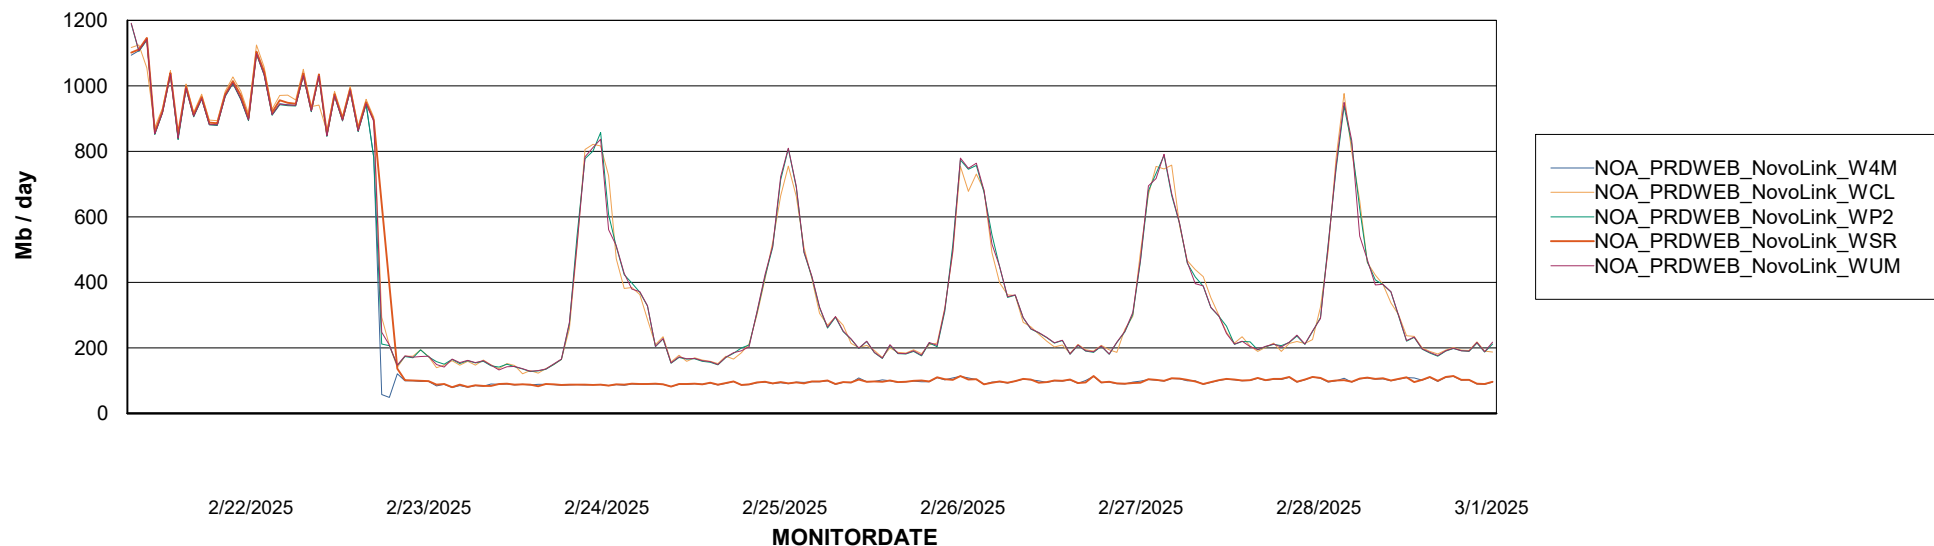

Avg memory used per ReportServer Service

Weekly SLA Customer Report

Customer NOA_Production (24/7)
Database ID 116

ABSolute Web Component Services

Avg memory used per ABS Web component

Weekly SLA Customer Report