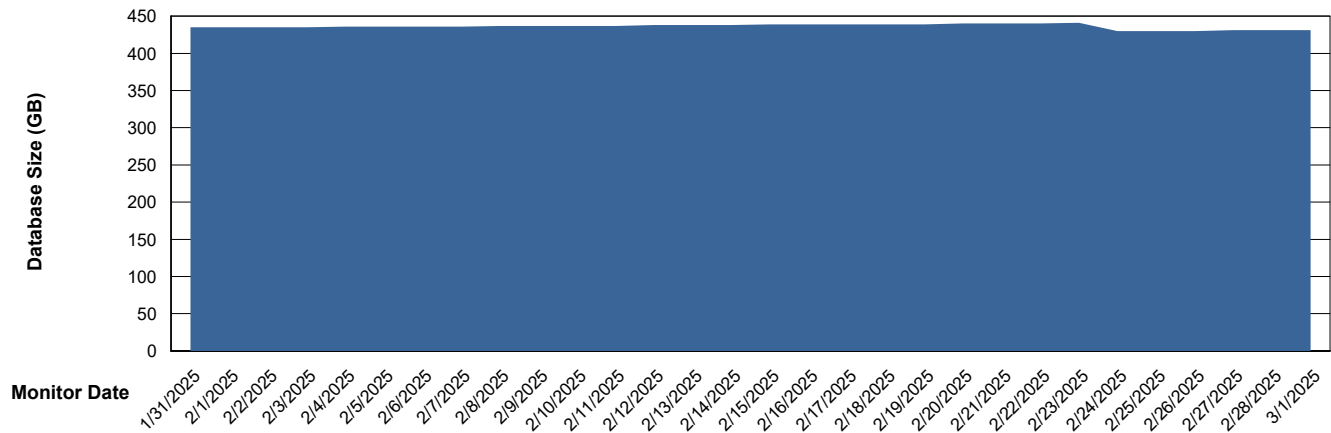

Weekly SLA Customer Report

Customer NOA_Production (24/7)
Database ID 116

Database Performance NOA_PRD_NovoABS03_HSBABS1

DB Processes Max 300

Weekly SLA Customer Report

Customer NOA_Production (24/7)
Database ID 116

DATABASE SIZE NOA_NHSBI_ABS1

Database growth over last month

DATABASE SIZE NOA_PRD_NovoABS01_ABS1

Database growth over last month

Weekly SLA Customer Report

Customer NOA_Production (24/7)
Database ID 116

Database Tablespace NOA_NHSBI_ABS1