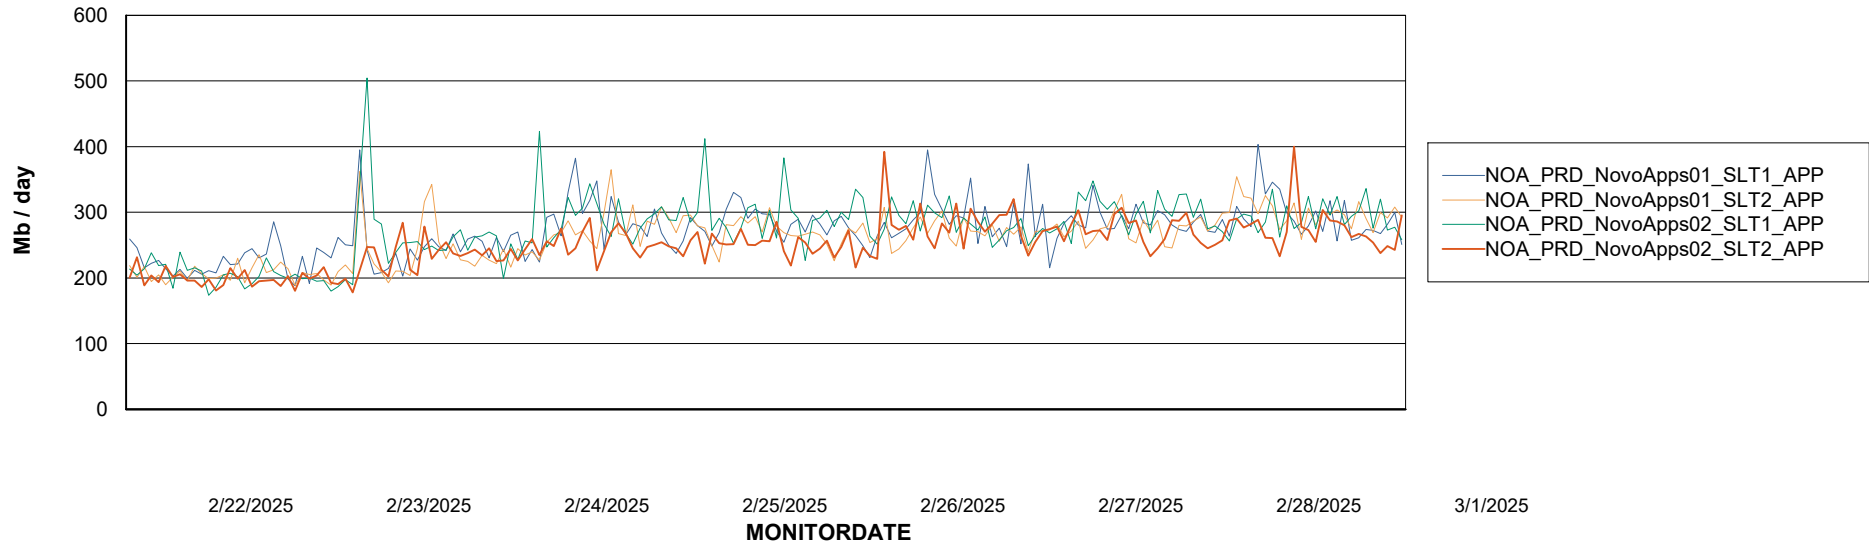

ABSSolute Application Server Services

Avg memory used per ABS Server Service