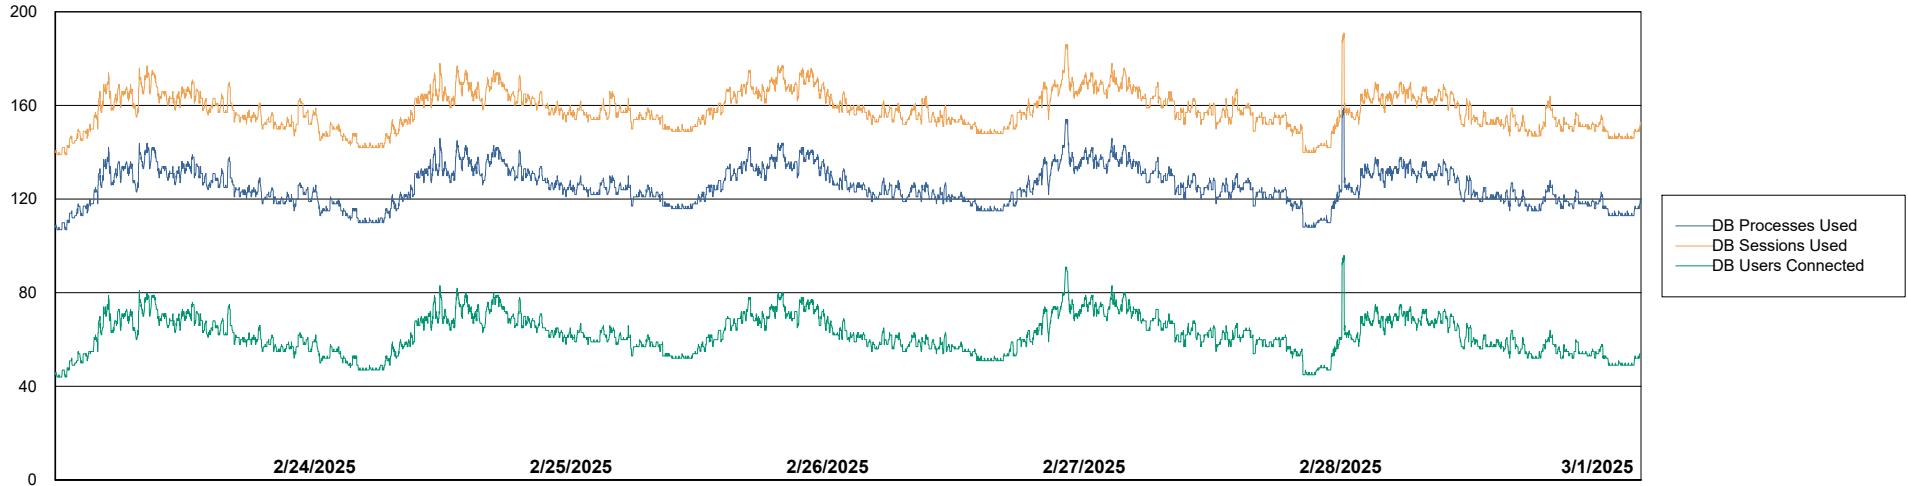

Weekly SLA Customer Report

Customer NOA_Production (24/7)
Database ID 116

Database Performance NOA_NHSBI_ABS1

Weekly SLA Customer Report

Customer NOA_Production (24/7)
Database ID 116

Database Performance NOA_PRD_NovoABS01_ABS1