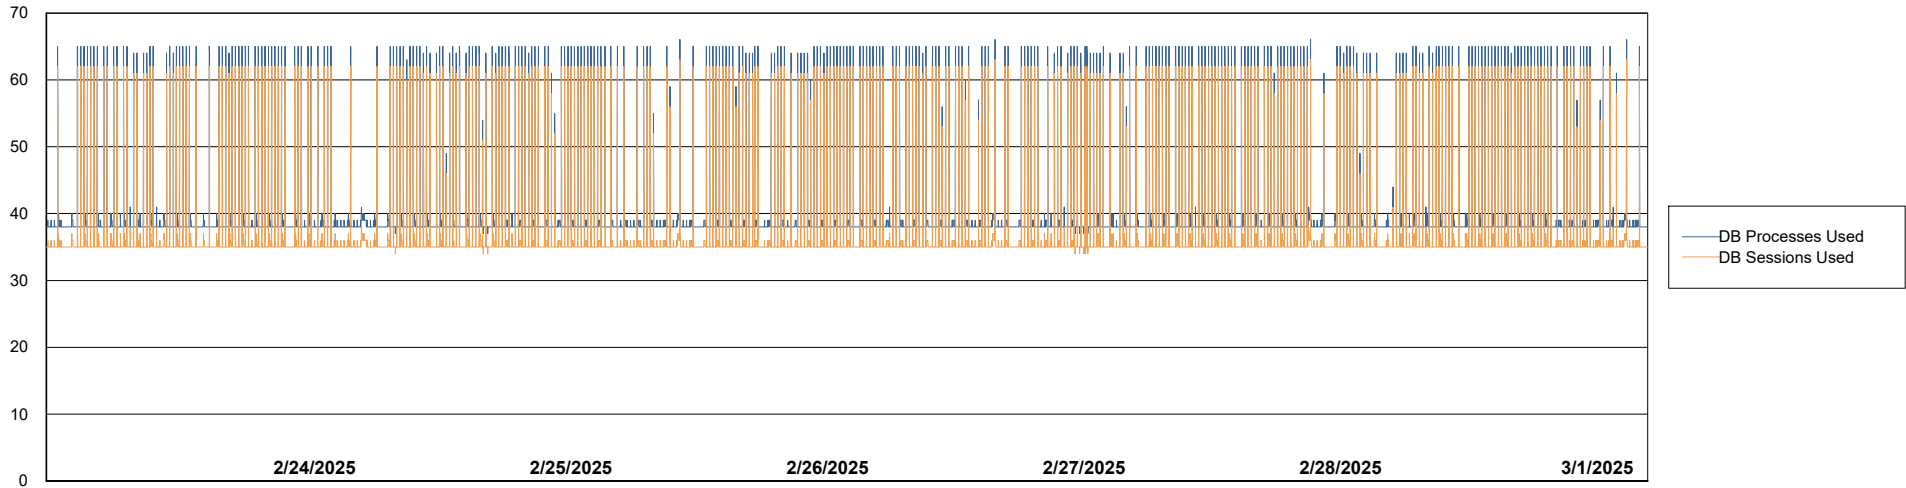

Database Performance NOA_PRD_NovoABS03_HSBABS1

DB Processes Max 300