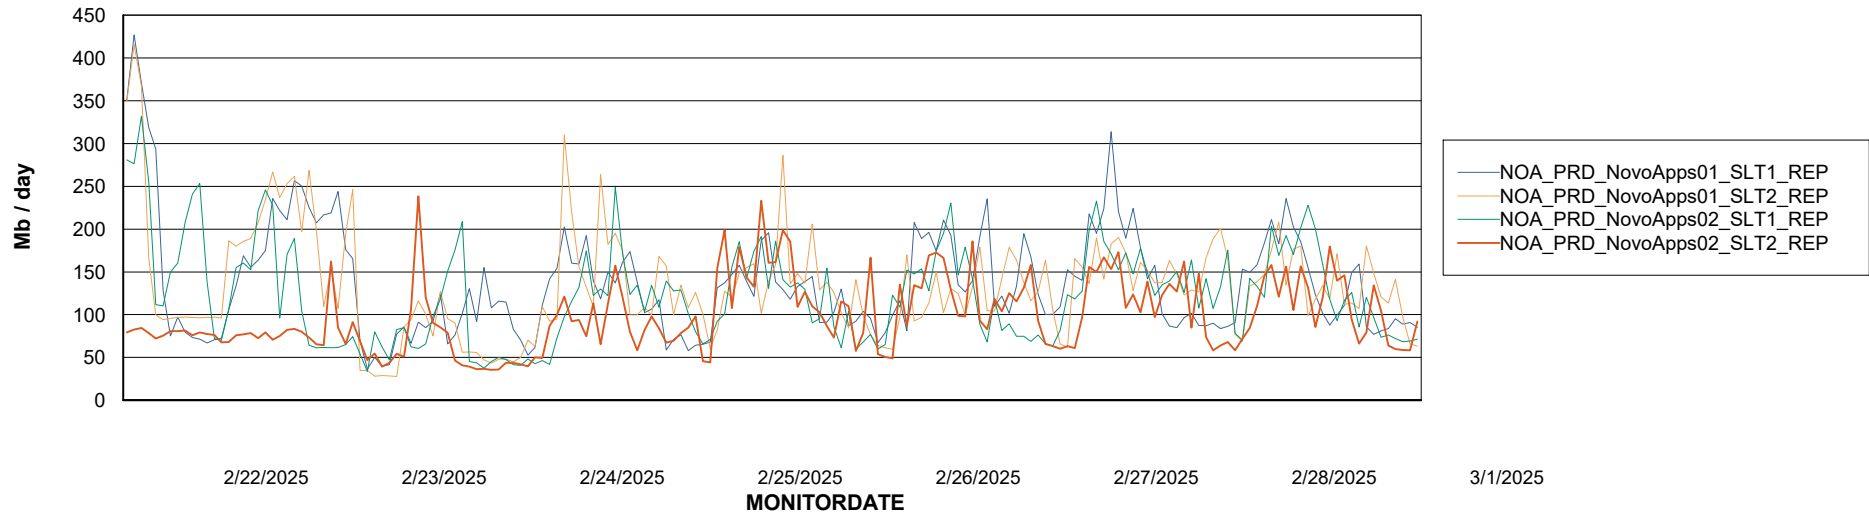

ABSSolute Application ReportServer Services

Avg memory used per ReportServer Service