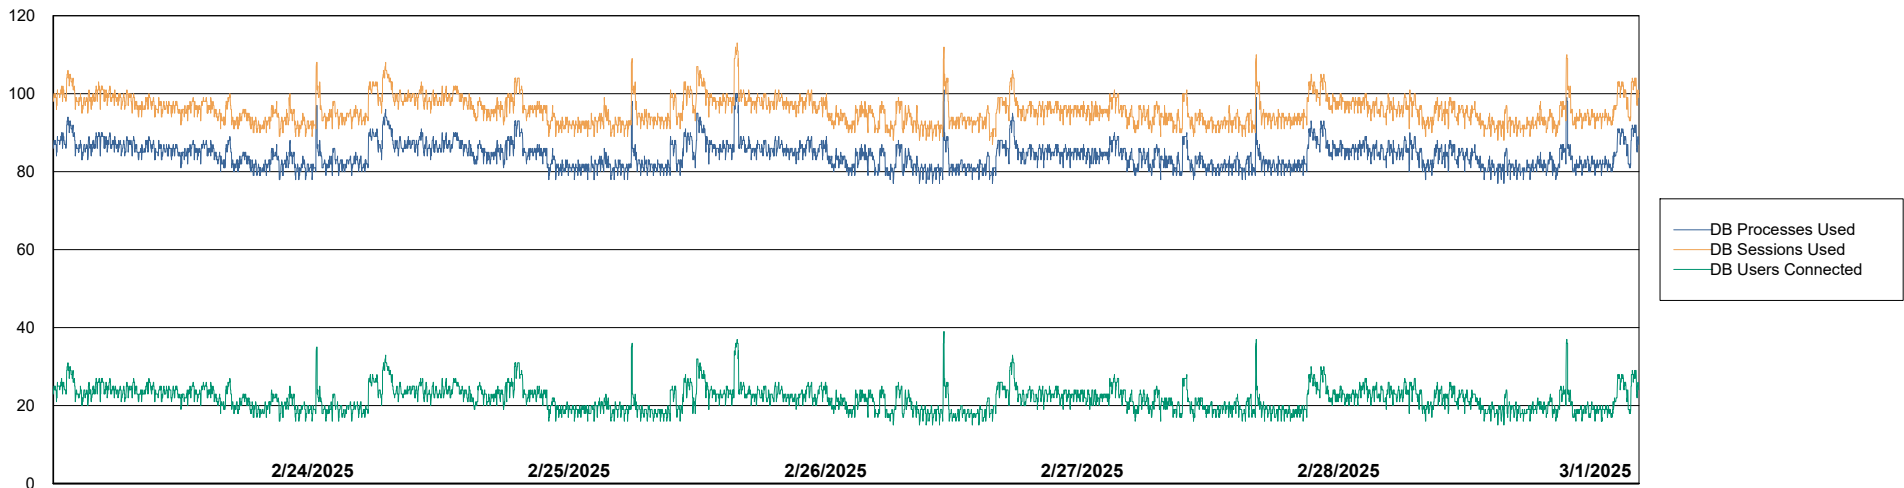

Weekly SLA Customer Report

Customer NOA_Production (24/7)
Database ID 116

Database Performance NOA_NHSBI_ABS1

Weekly SLA Customer Report

Customer NOA_Production (24/7)
Database ID 116

Database Performance NOA_PRD_NovoABS01_ABS1