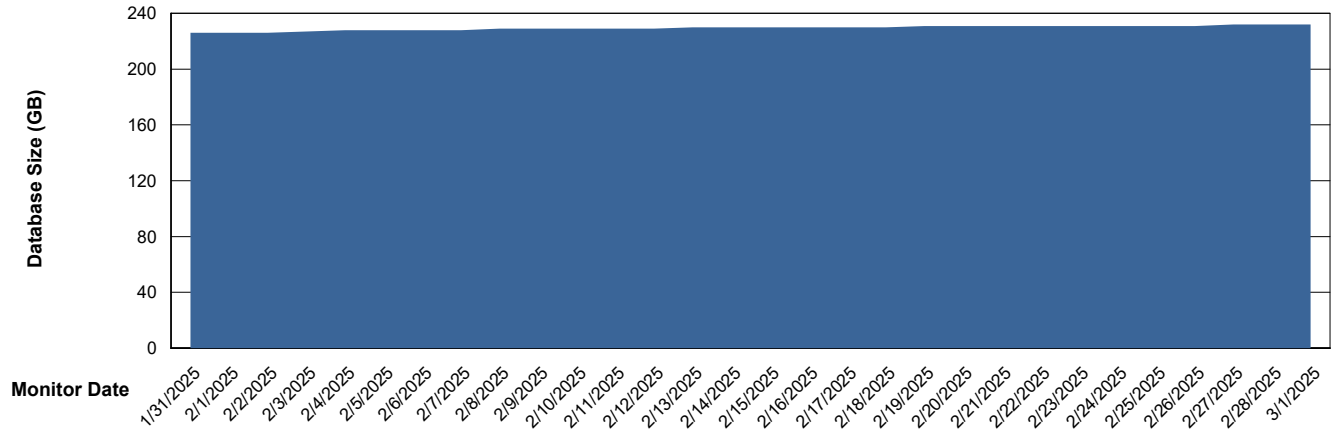

Weekly SLA Customer Report

Customer NOA_Production (24/7)
Database ID 116

Database Performance NOA_PRD_NovoABS03_HSBABS1

DB Processes Max 300

Weekly SLA Customer Report

Customer NOA_Production (24/7)
Database ID 116

DATABASE SIZE NOA_NHSBI_ABS1

Database growth over last month

DATABASE SIZE NOA_PRD_NovoABS01_ABS1

Database growth over last month

Weekly SLA Customer Report

Customer NOA_Production (24/7)
Database ID 116

Database Tablespace NOA_NHSBI_ABS1