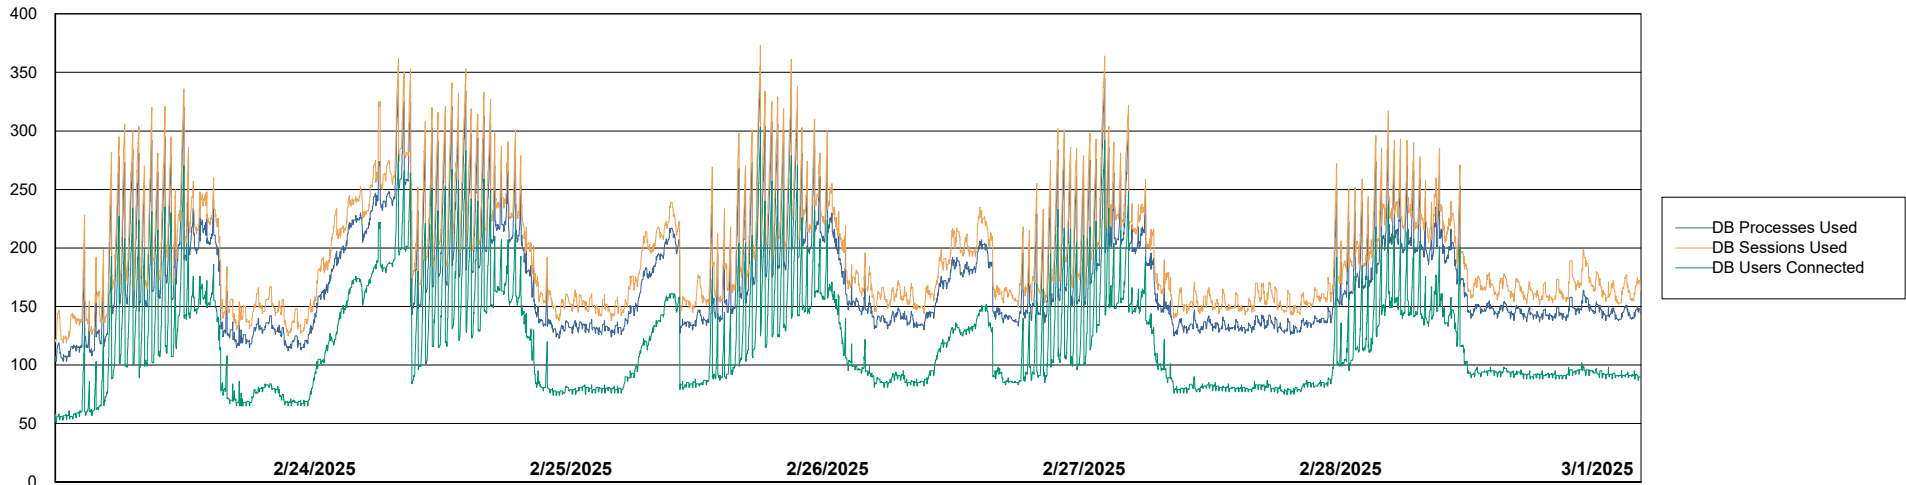

Weekly SLA Customer Report

Customer NIX_Production
Database ID 51

Database Performance NIX_PRD_ABSBI_ABS1

Weekly SLA Customer Report

Customer NIX_Production
Database ID 51

Database Performance NIX_PRD_ABSDB01_ABS1