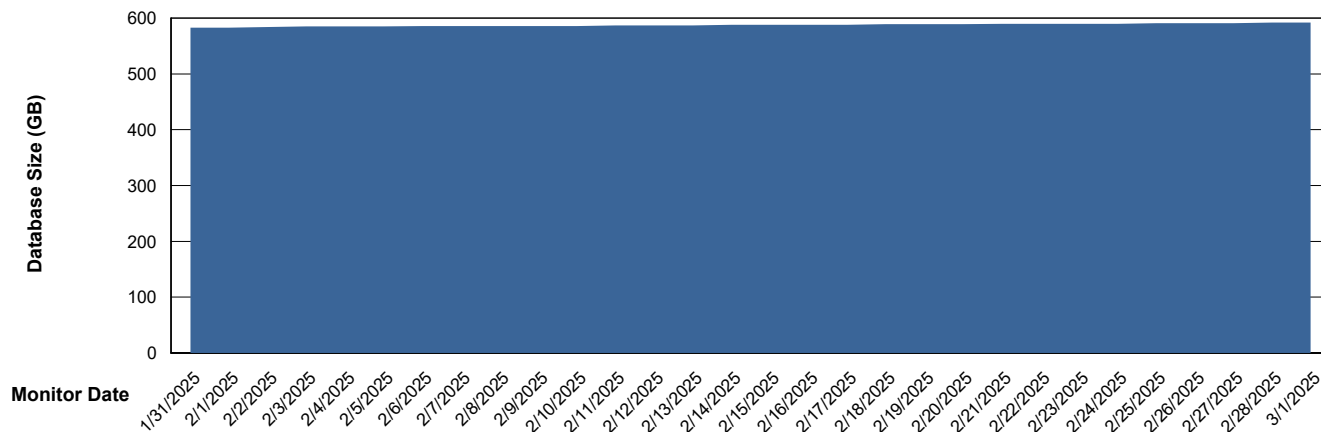

DATABASE SIZE NIX_PRD_ABSDB01_ABS1

Database growth over last month