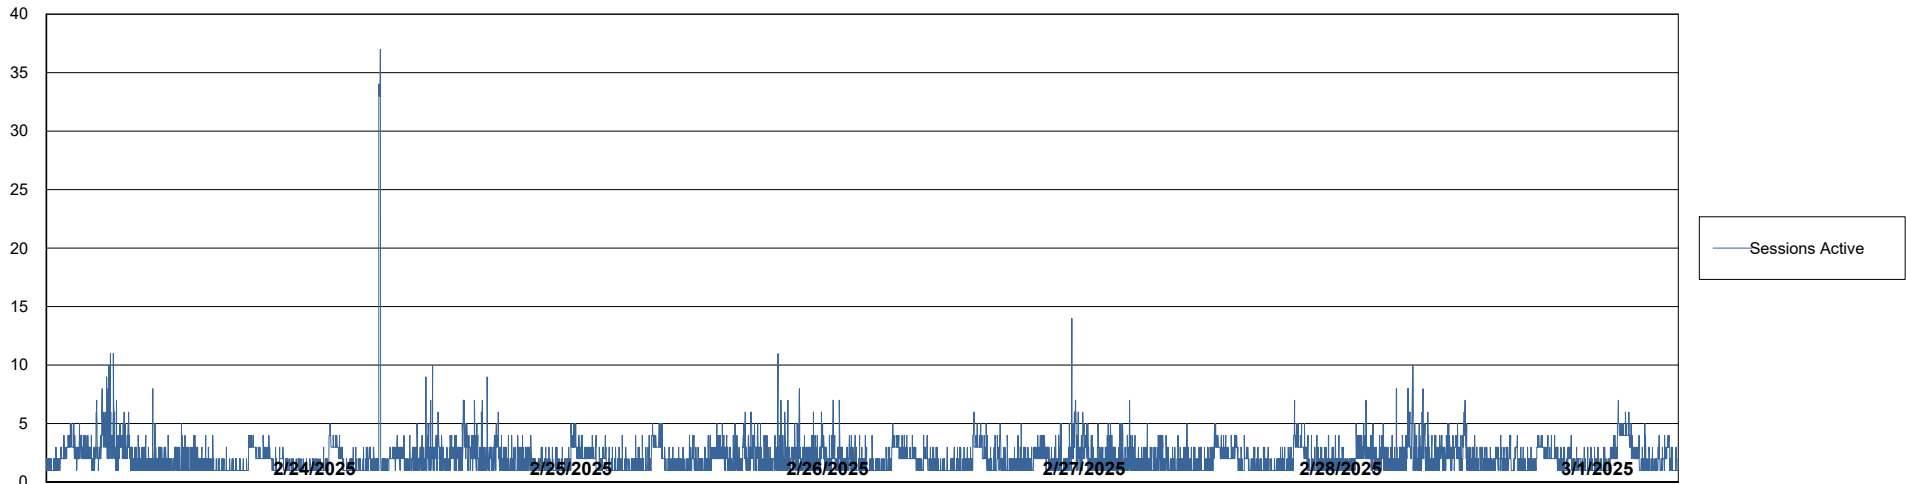

Weekly SLA Customer Report

Customer NIX_Production
Database ID 51

Database Performance NIX_PRD_ABSBI_ABS1

Weekly SLA Customer Report

Customer NIX_Production
Database ID 51

Database Performance NIX_PRD_ABSDB01_ABS1