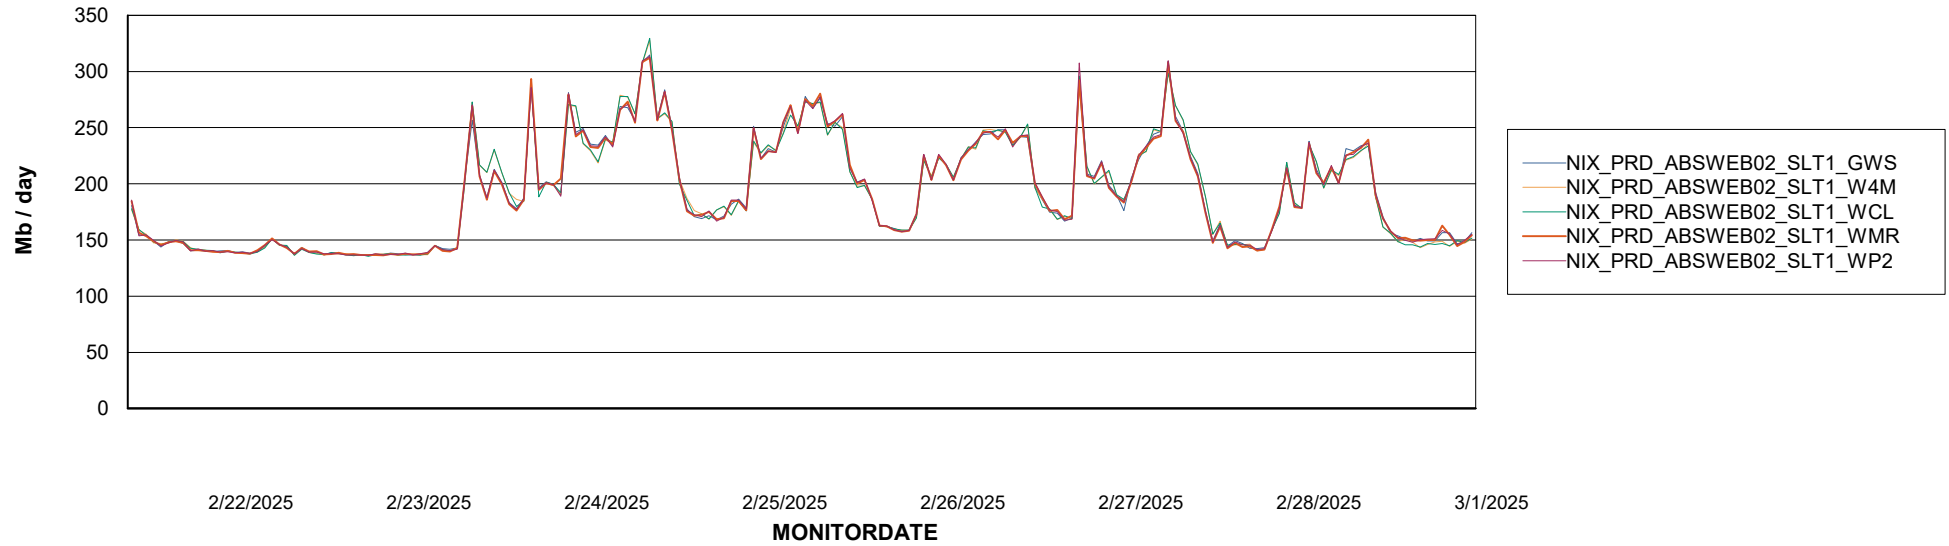

ABSSolute Web Component Services

Avg memory used per ABS Web component