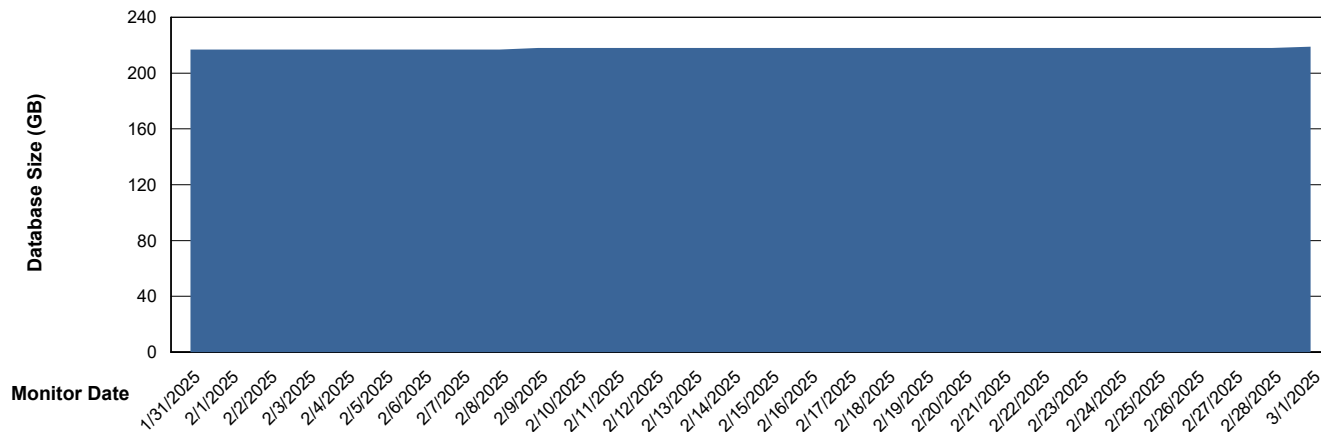

DATABASE SIZE NIX_PRD_ABSBI_ABS1

Database growth over last month