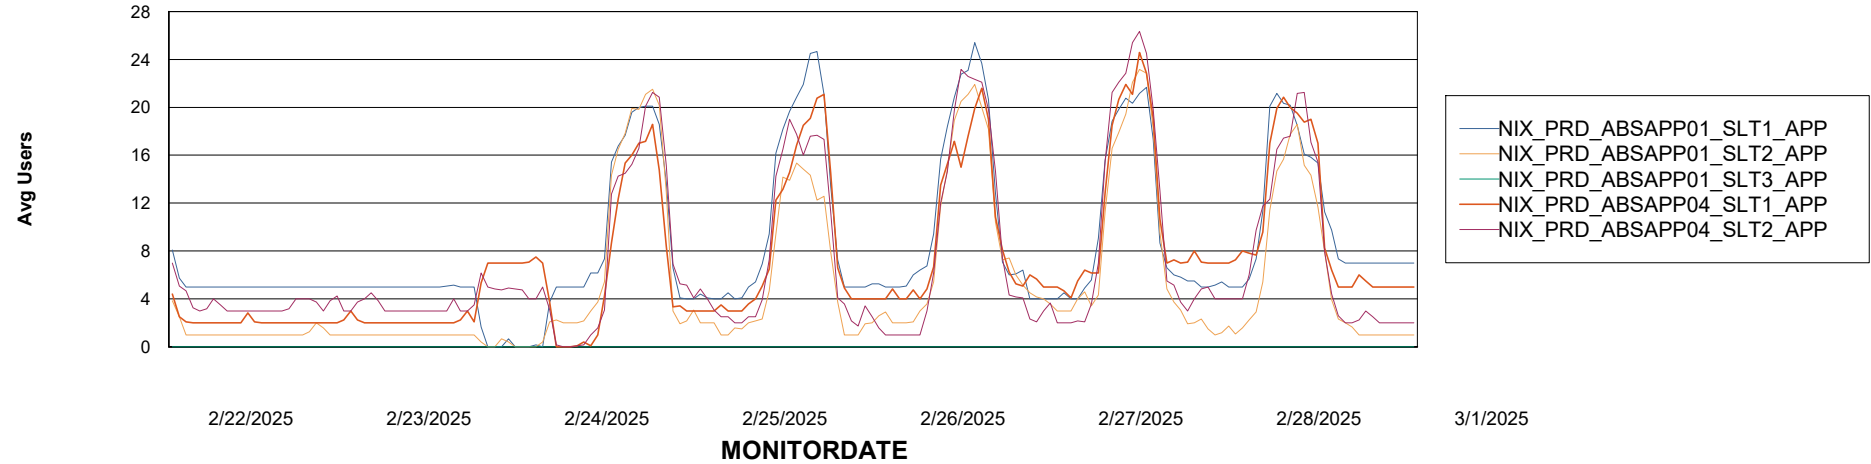

Avg users per day per ABS server