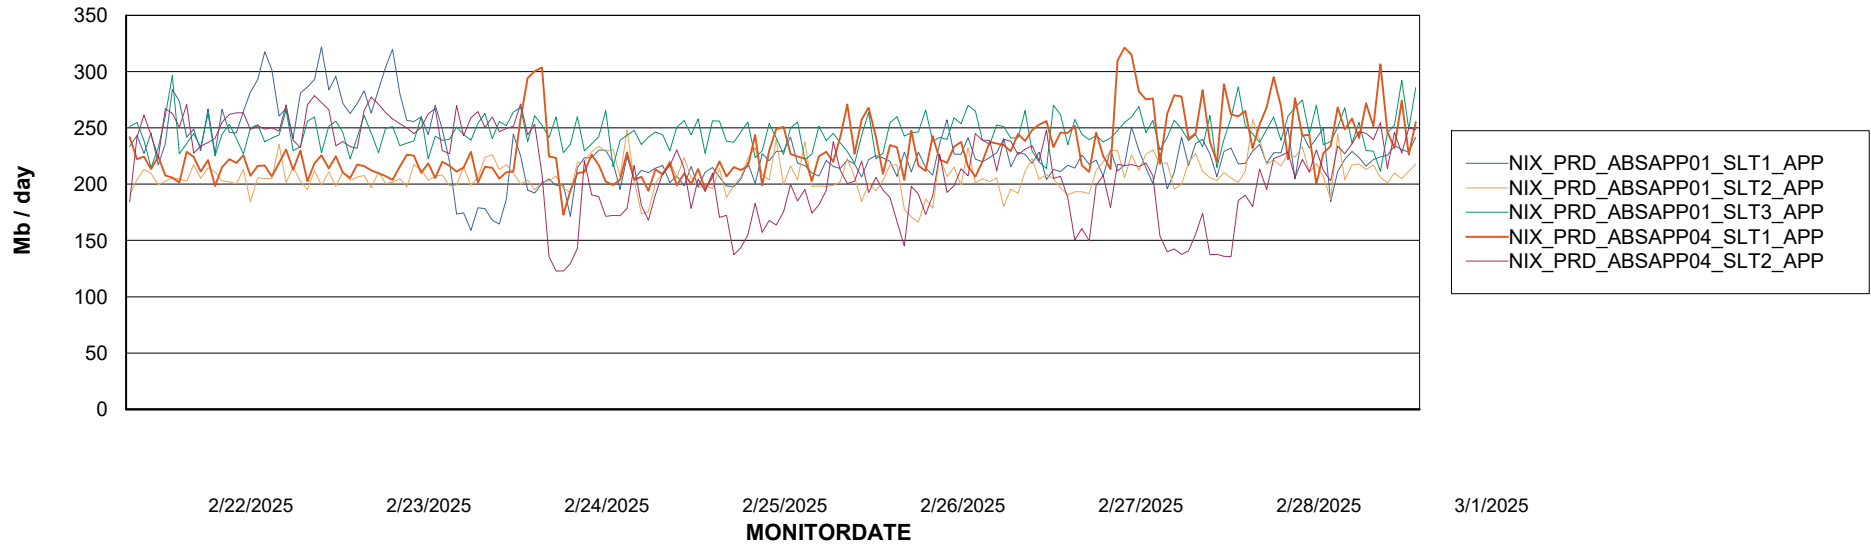

ABSSolute Application Server Services

Avg memory used per ABS Server Service