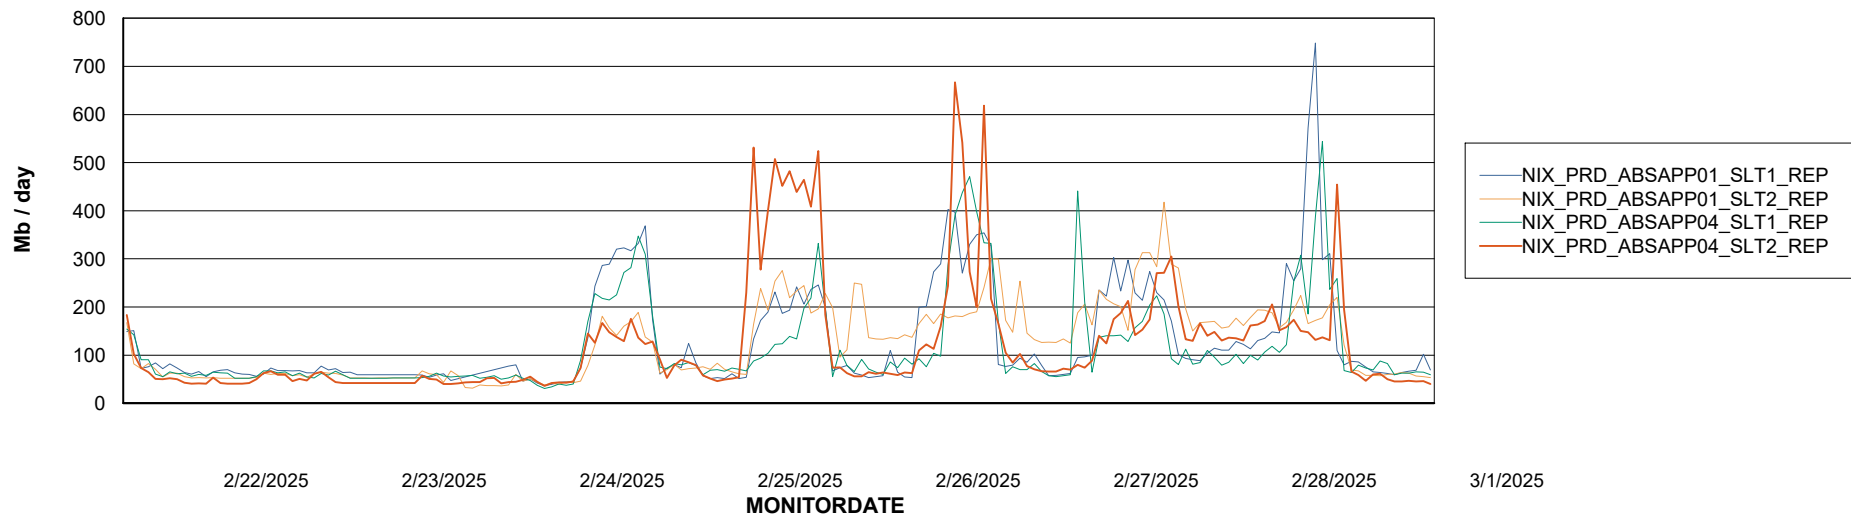

Avg memory used per ABS Server Service

Avg users per day per ABS server

Weekly SLA Customer Report

Customer NIX_Production
Database ID 51

ABSSolute Application ReportServer Services

Avg memory used per ReportServer Service