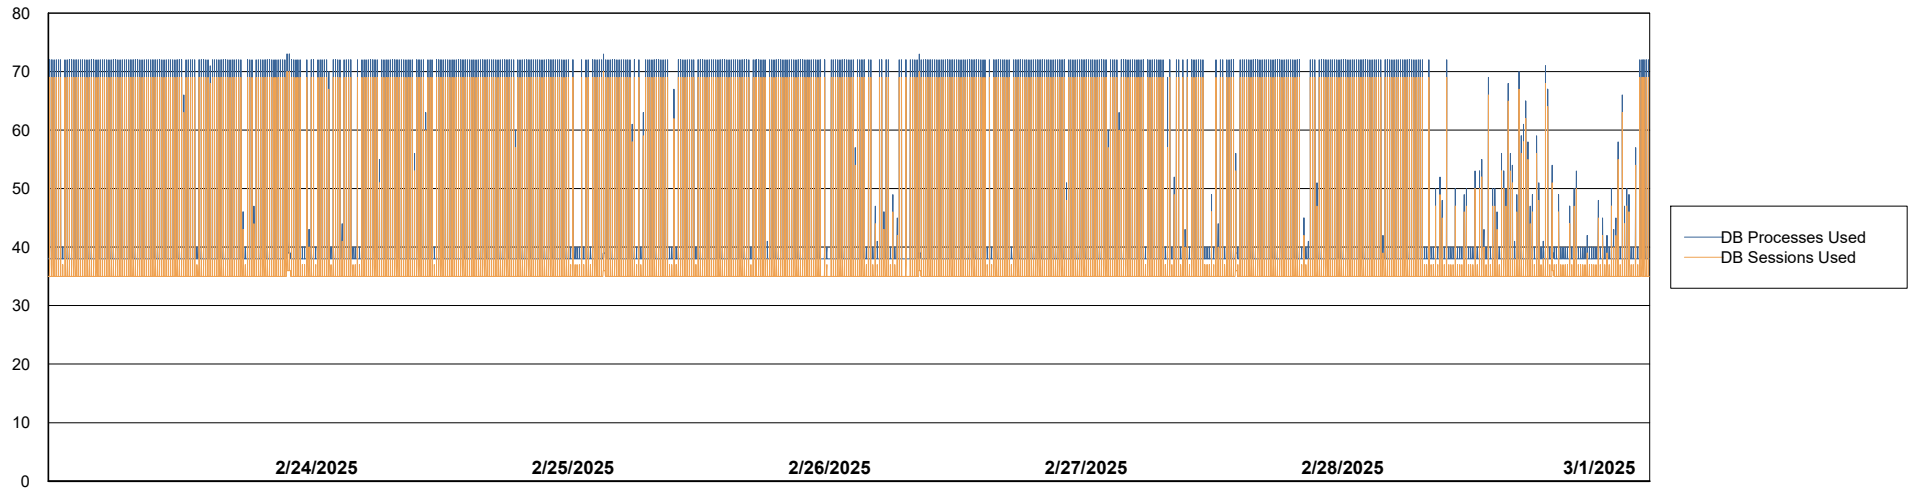

Database Performance NIX_PRD_ABSD02_HSBABS1

DB Processes Max 300