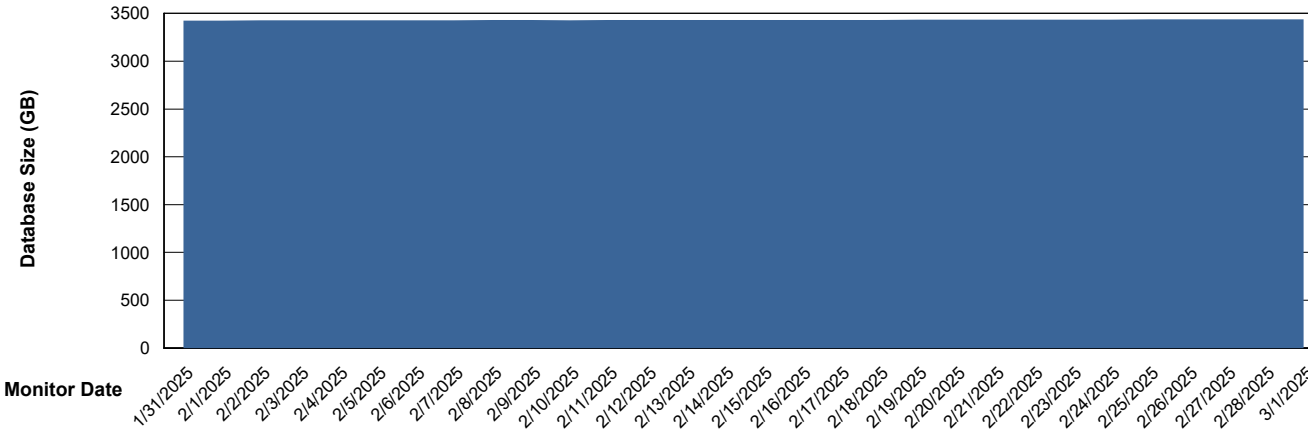

Database growth over last month

Database Tablespace LTS_TST_CLSABSDB01T_ABST

Date	Tablespace Name	Filesize (Gb)	Usedsize (Gb)	Percentage free
3/1/2025	ABSDATA	1,536	1,253	18
	INDX	2,592	2,167	16
2/28/2025	ABSDATA	1,536	1,253	18
	INDX	2,592	2,167	16
2/27/2025	ABSDATA	1,376	1,253	9
	INDX	2,272	2,167	5
2/26/2025	ABSDATA	1,376	1,253	9
	INDX	2,272	2,167	5
2/25/2025	ABSDATA	1,376	1,253	9
	INDX	2,272	2,167	5
2/24/2025	ABSDATA	1,376	1,253	9
	INDX	2,240	2,166	3
2/23/2025	ABSDATA	1,376	1,252	9
	INDX	2,240	2,166	3