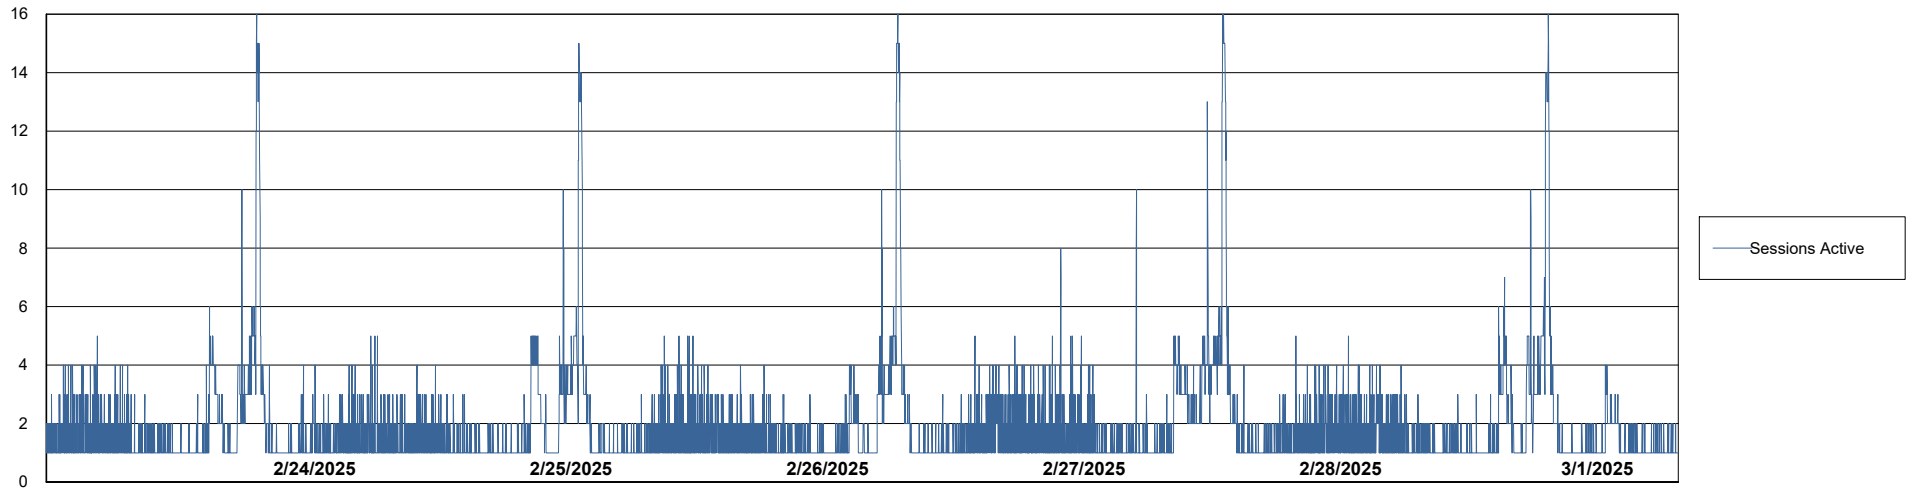

Database Performance LTS_PRD_CLSABSD01_ABS1