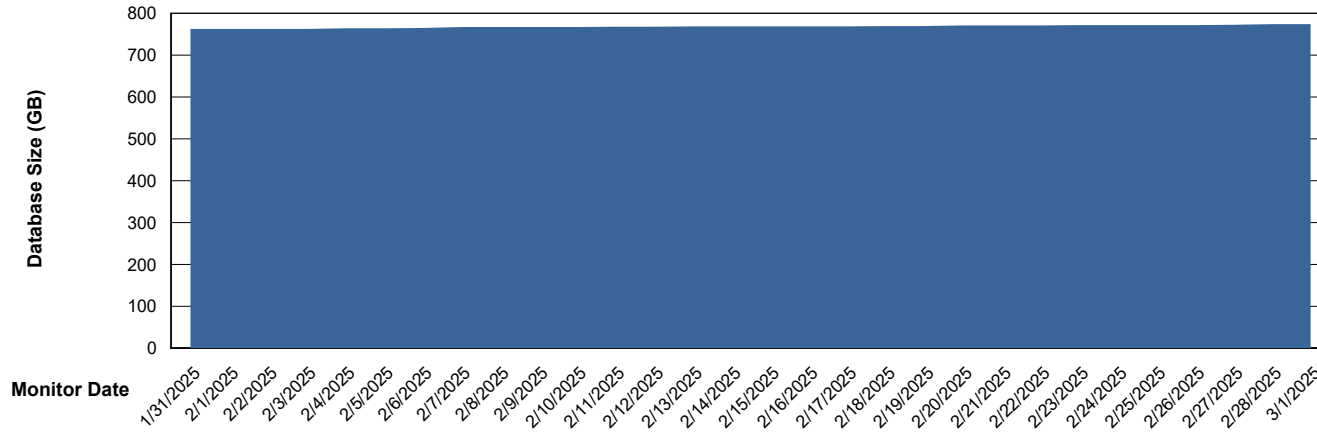

DATABASE SIZE LTS_PRD_CLSABSBI01_ABS1

Database growth over last month