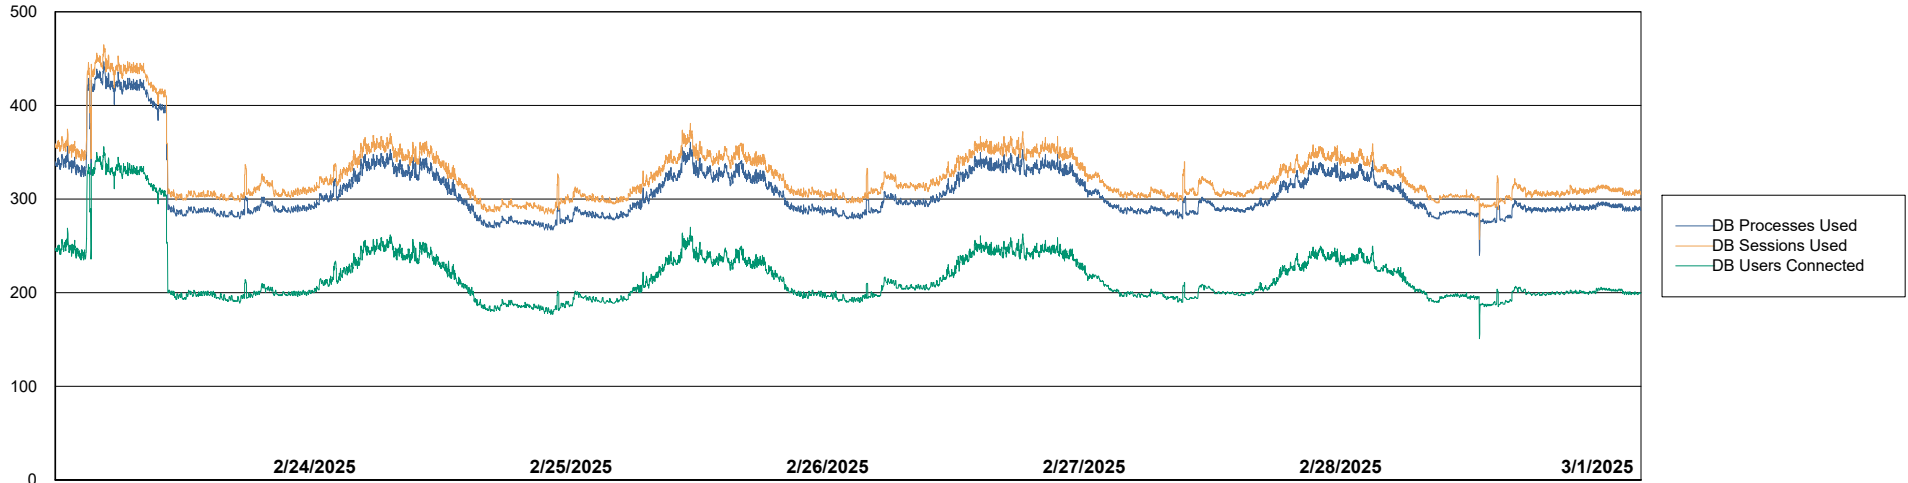

Database Performance LTS_PRD_CLSABSD01_ABS1