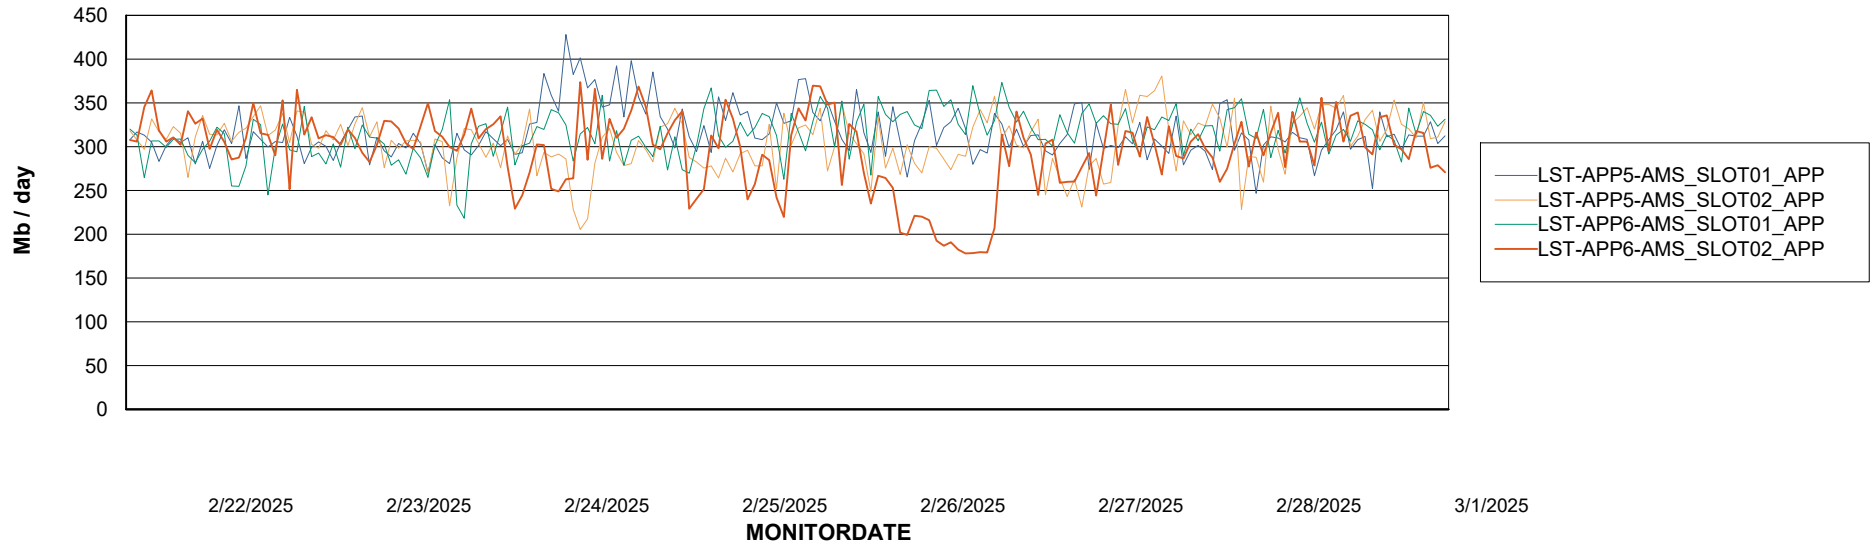

ABSSolute Application Server Services

Avg memory used per ABS Server Service