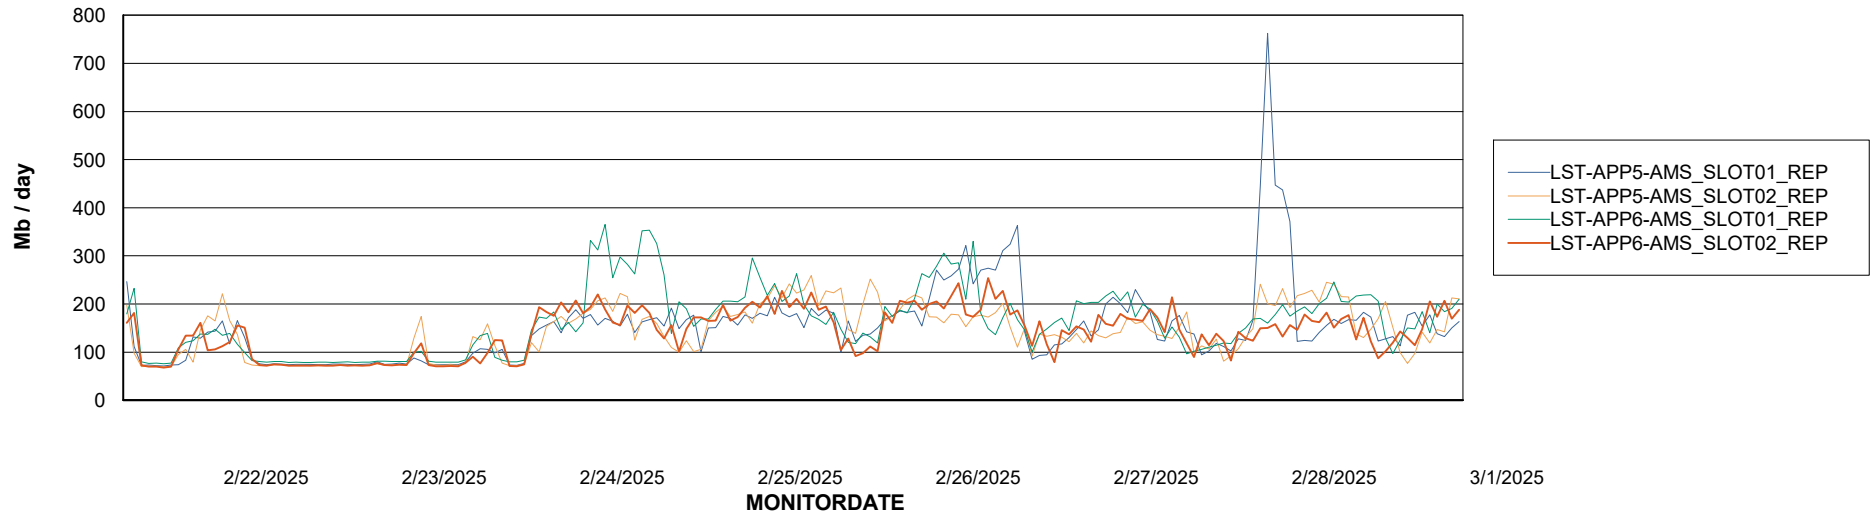

ABSSolute Application ReportServer Services

Avg memory used per ReportServer Service