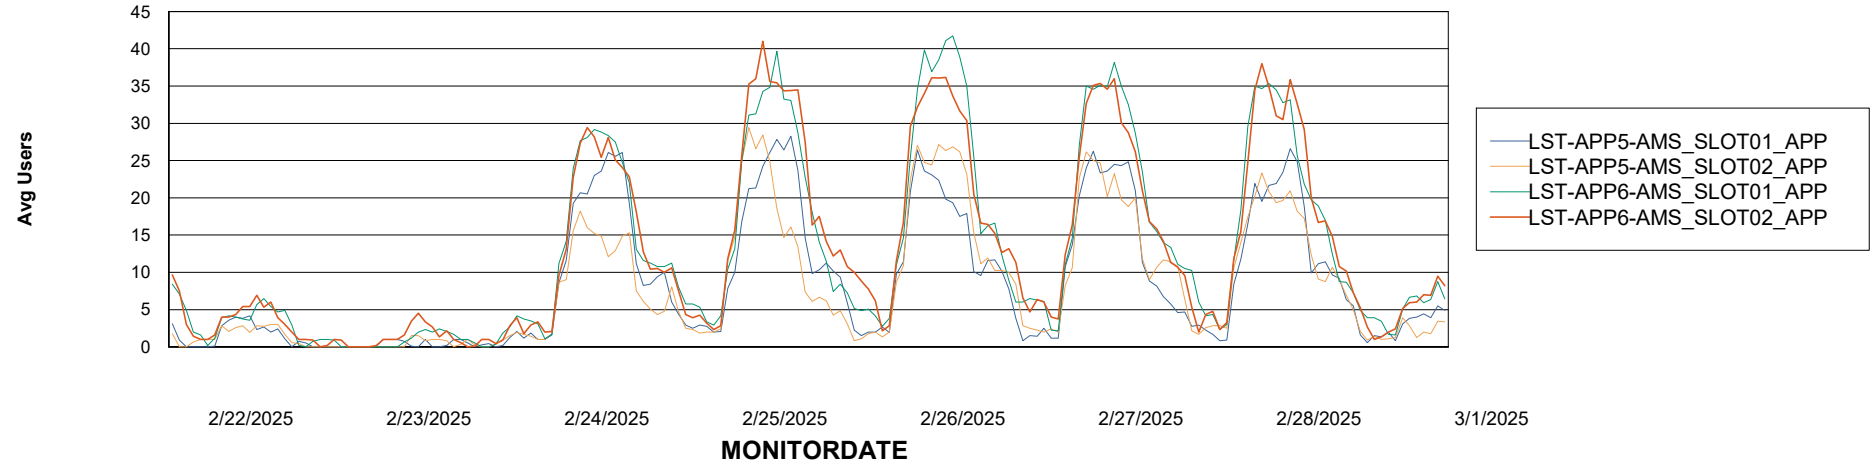

Avg users per day per ABS server