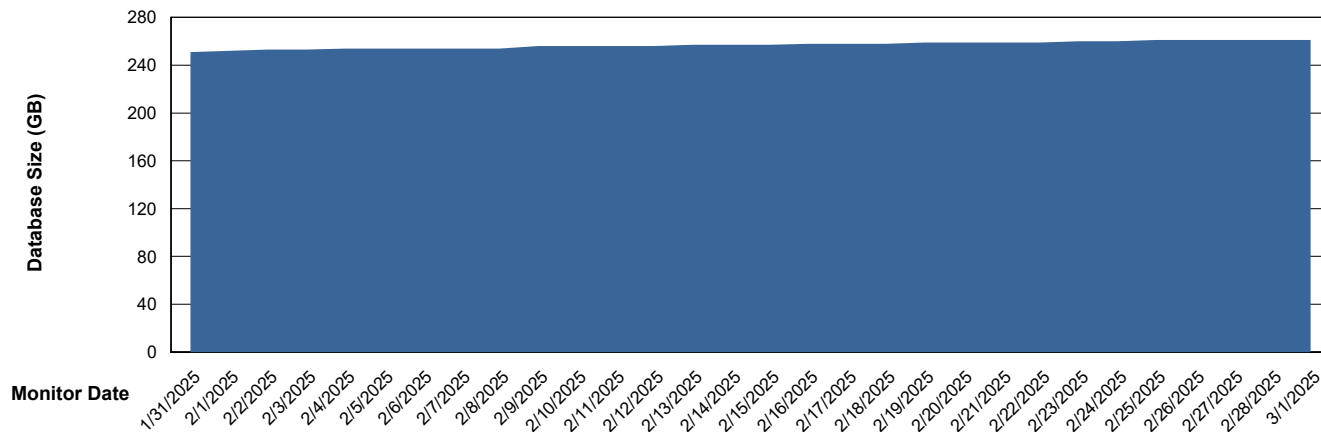

DATABASE SIZE LST-DBS5-AMS_DB_ABSEE

Database growth over last month