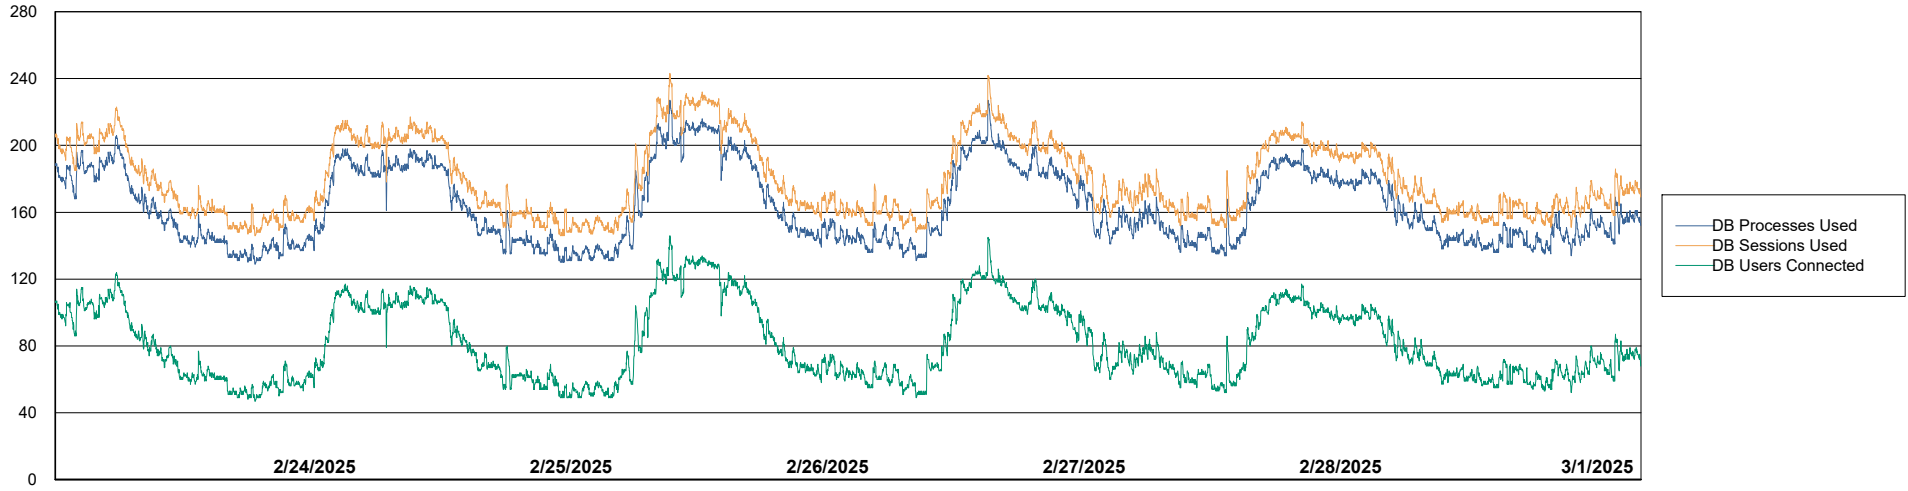

Database Performance LST-DBS5-AMS_DB_ABSEE