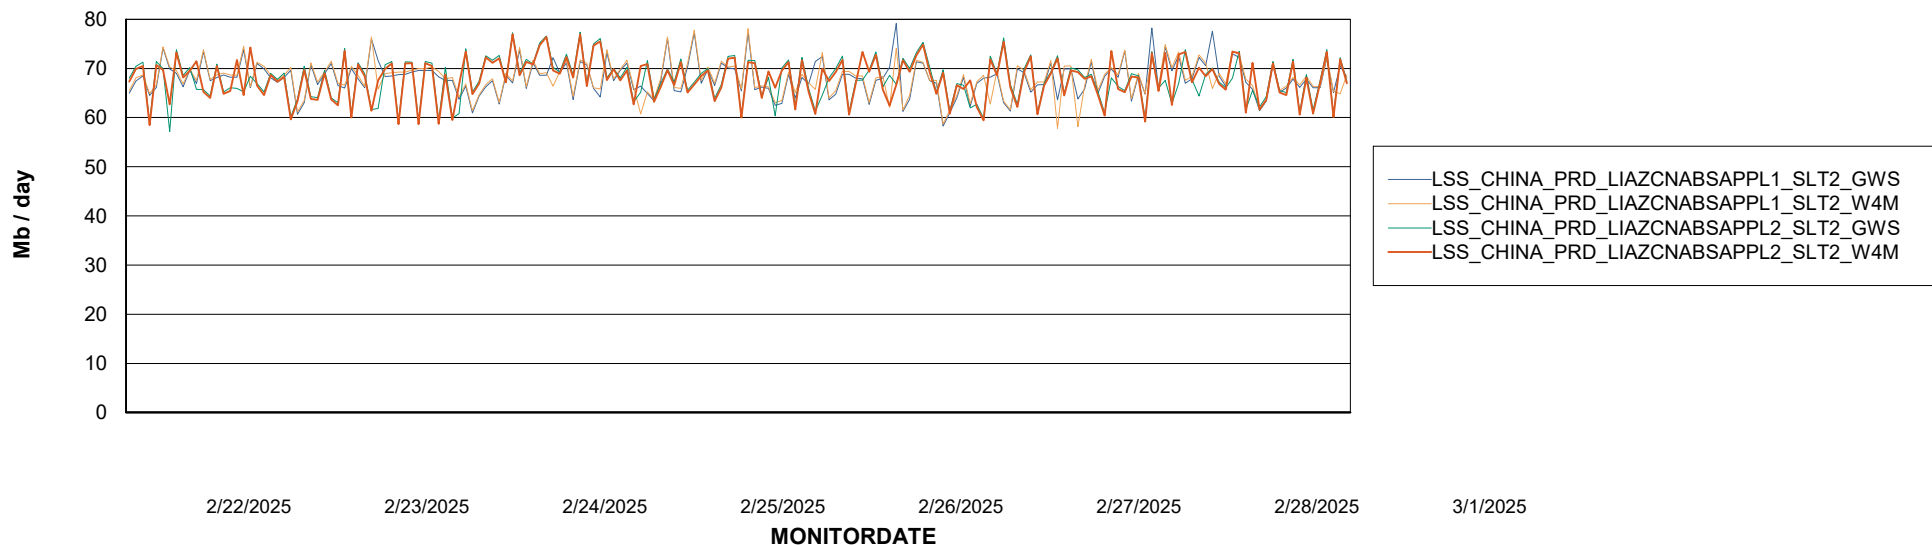

Avg memory used per ReportServer Service

Weekly SLA Customer Report

Customer LSS_CHINA_Production
Database ID 202

ABSolute Web Component Services

Avg memory used per ABS Web component

Weekly SLA Customer Report