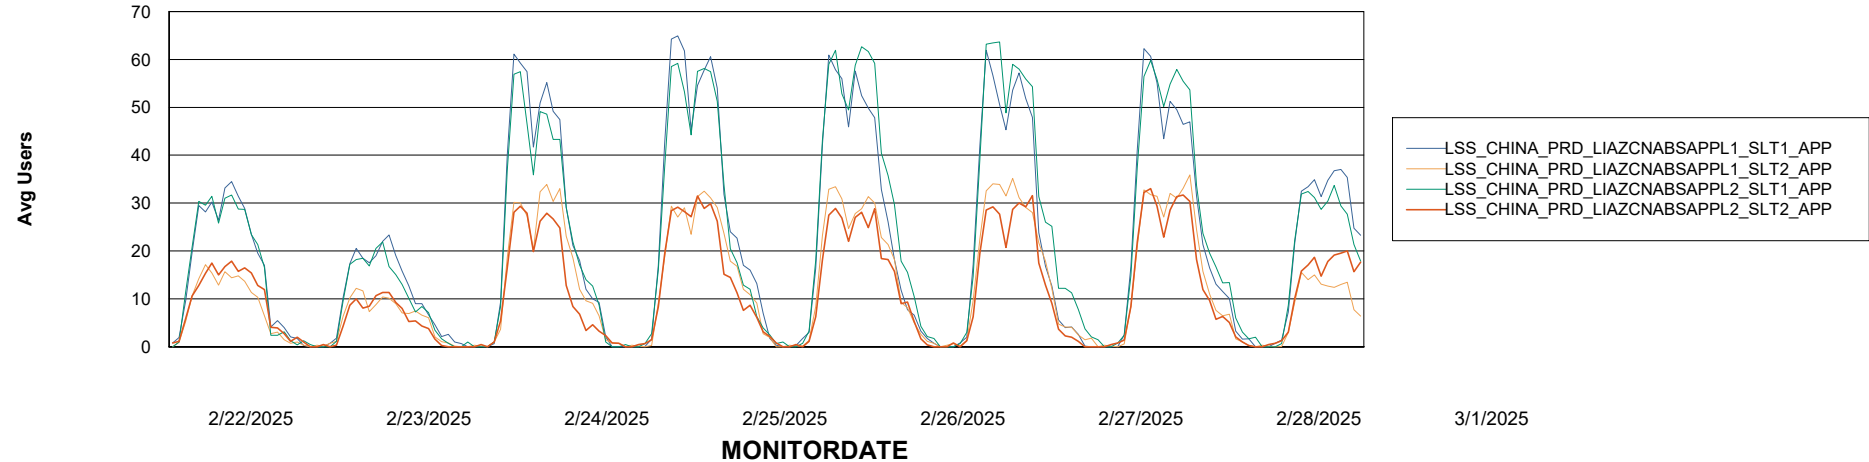

Avg users per day per ABS server