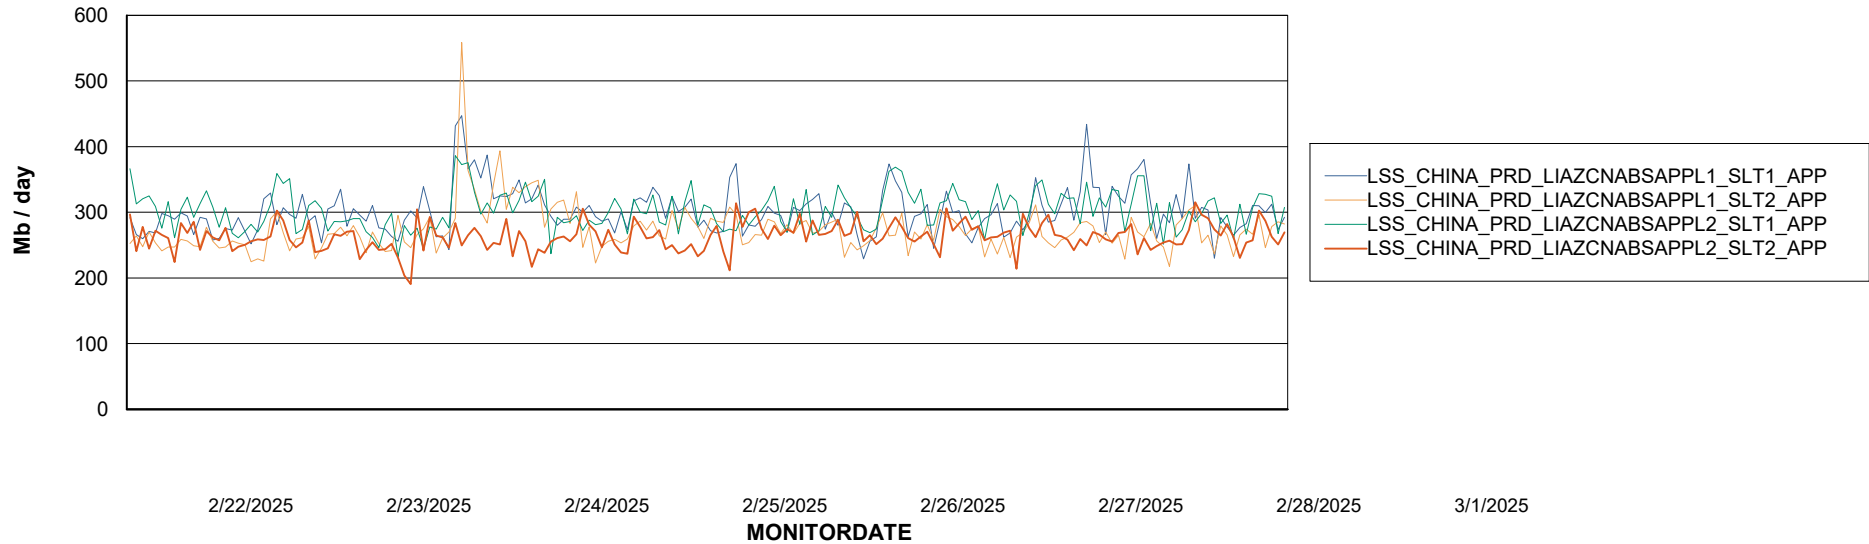

ABSSolute Application Server Services

Avg memory used per ABS Server Service