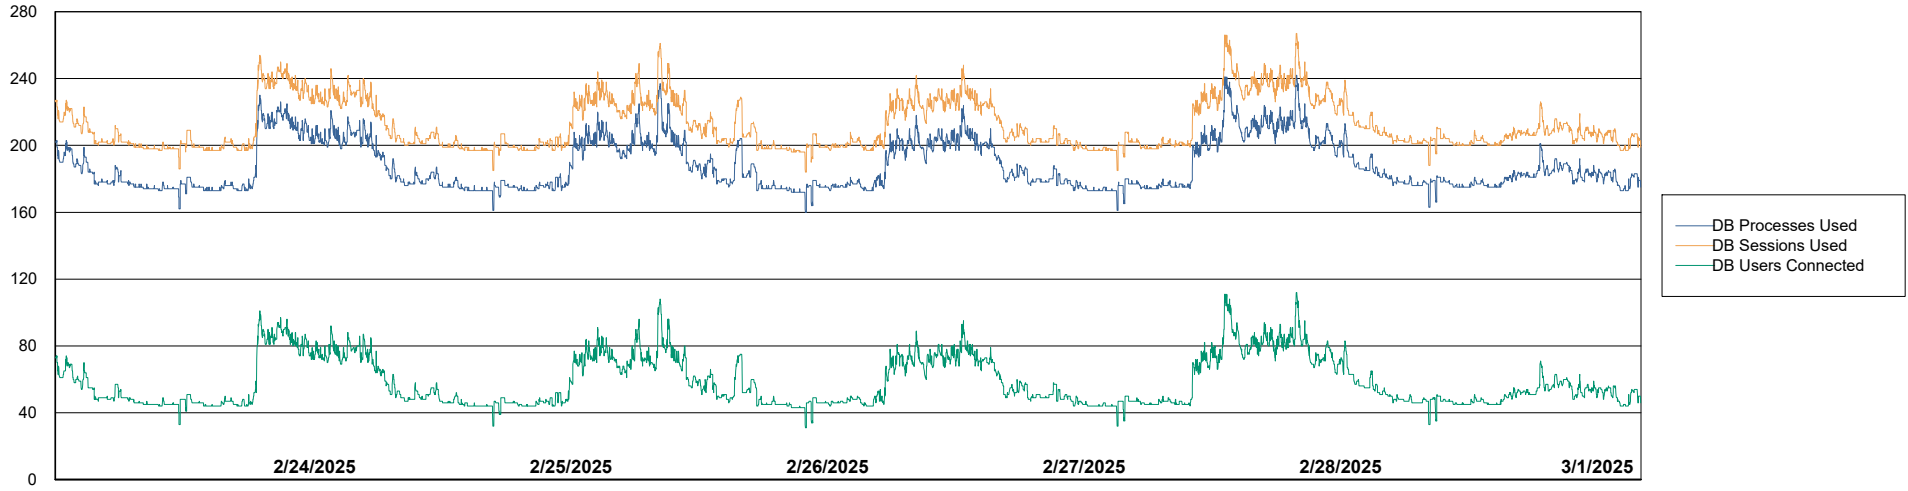

Harddisk Usage LSS_CHINA_PRD_liazcne2VMProdABSSoluteDB2

	Free disk space on / (%)	Total disk space on / (Gb)	Used disk space on / (Gb)	Free disk space on /boot (%)	Total disk space on /boot (Gb)	Used disk space on /boot (Gb)	Free disk space on /u01 (%)	Total disk space on /u01 (Gb)	Used disk space on /u01 (Gb)	Free disk space on /u02 (%)
3/1/2025	88	63	8	69	0	0	57	49	20	34
2/28/2025	88	63	8	69	0	0	57	49	20	34
2/27/2025	88	63	8	69	0	0	57	49	20	34
2/26/2025	88	63	8	69	0	0	57	49	20	34
2/25/2025	88	63	8	69	0	0	57	49	20	35
2/24/2025	88	63	8	69	0	0	57	49	20	35
2/23/2025	88	63	8	69	0	0	57	49	20	35

Weekly SLA Customer Report

Customer LSS_CHINA_Production
Database ID 202

Database Performance LSS_CHINA_PRD_liazcne2VMPProdABSSoluteDB1_ABS1

Weekly SLA Customer Report

Customer LSS_CHINA_Production
Database ID 202