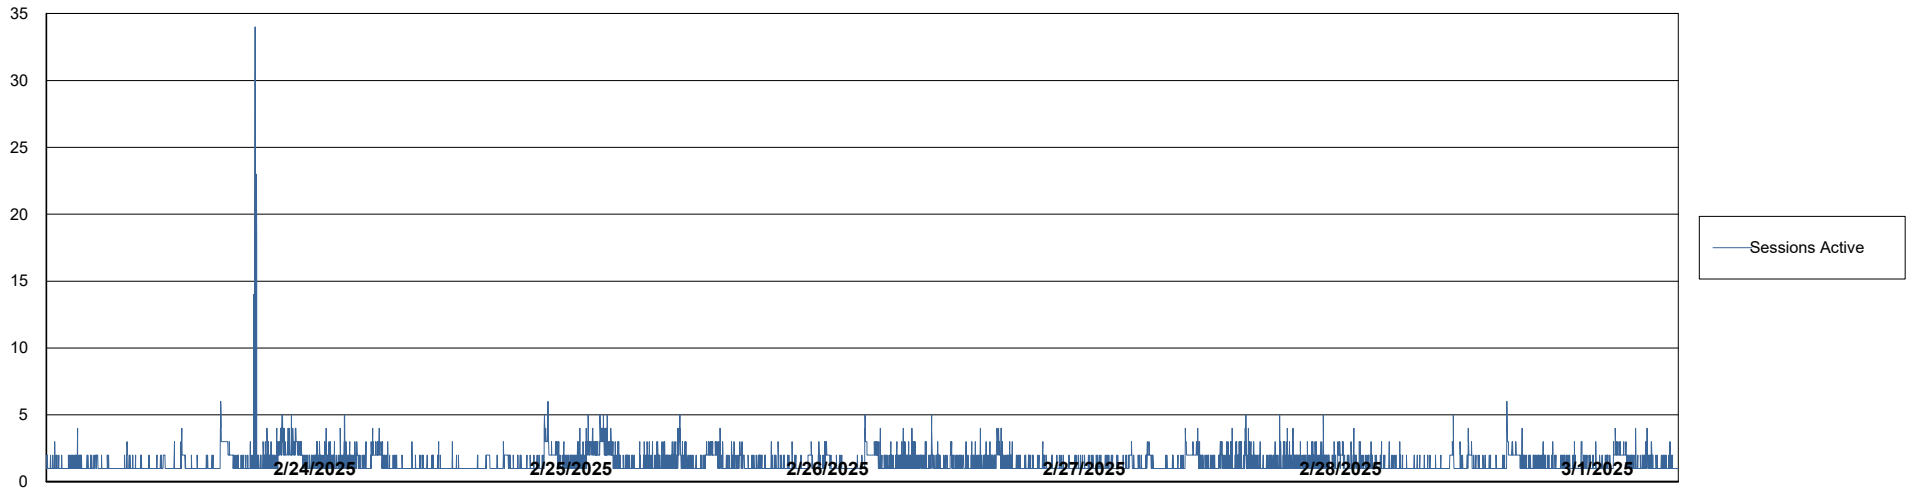

Harddisk Usage LSS_CHINA_PRD_liazcne2VMProdABSSoluteDB2

	Free disk space on / (%)	Total disk space on / (Gb)	Used disk space on / (Gb)	Free disk space on /boot (%)	Total disk space on /boot (Gb)	Used disk space on /boot (Gb)	Free disk space on /u01 (%)	Total disk space on /u01 (Gb)	Used disk space on /u01 (Gb)	Free disk space on /u02 (%)
3/1/2025	88	63	8	69	0	0	57	49	20	34
2/28/2025	88	63	8	69	0	0	57	49	20	34
2/27/2025	88	63	8	69	0	0	57	49	20	34
2/26/2025	88	63	8	69	0	0	57	49	20	34
2/25/2025	88	63	8	69	0	0	57	49	20	35
2/24/2025	88	63	8	69	0	0	57	49	20	35
2/23/2025	88	63	8	69	0	0	57	49	20	35

Weekly SLA Customer Report

Customer LSS_CHINA_Production
Database ID 202

Database Performance LSS_CHINA_PRD_liazcne2VMPProdABSSoluteDB1_ABS1

Weekly SLA Customer Report

Customer LSS_CHINA_Production
Database ID 202