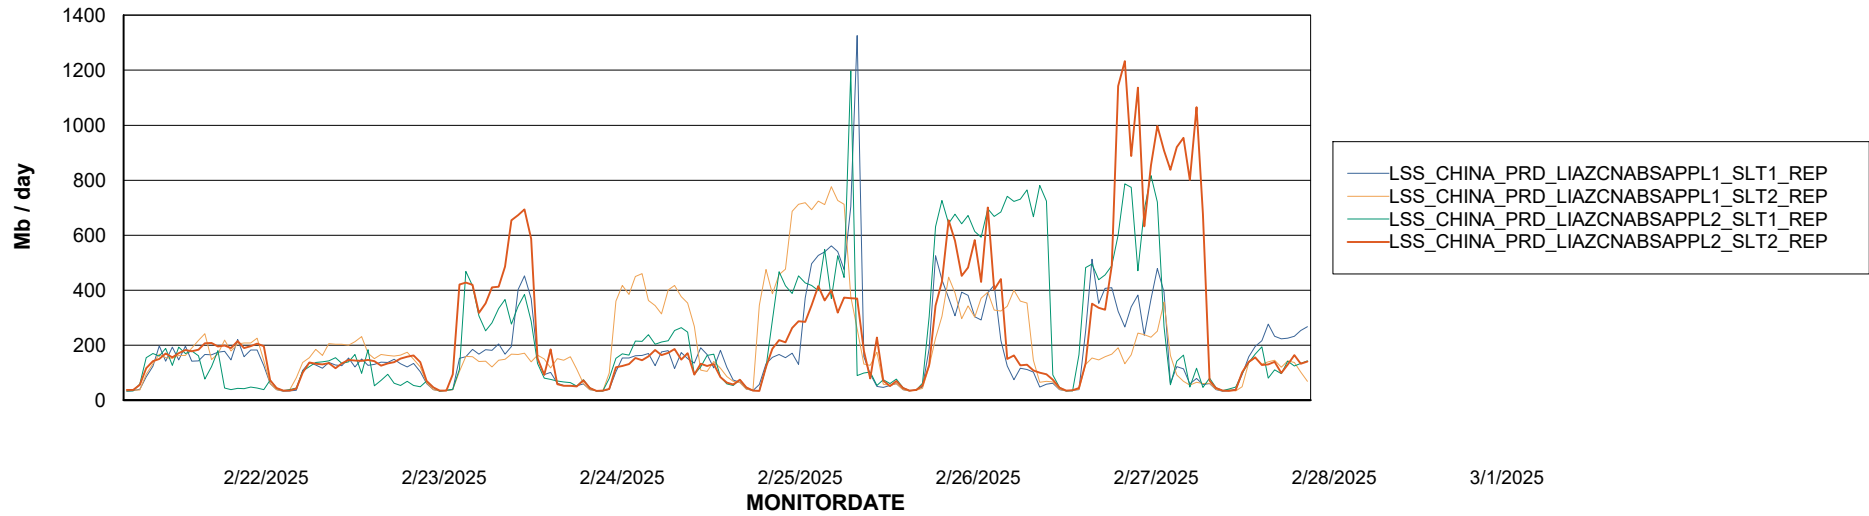

ABSSolute Application ReportServer Services

Avg memory used per ReportServer Service