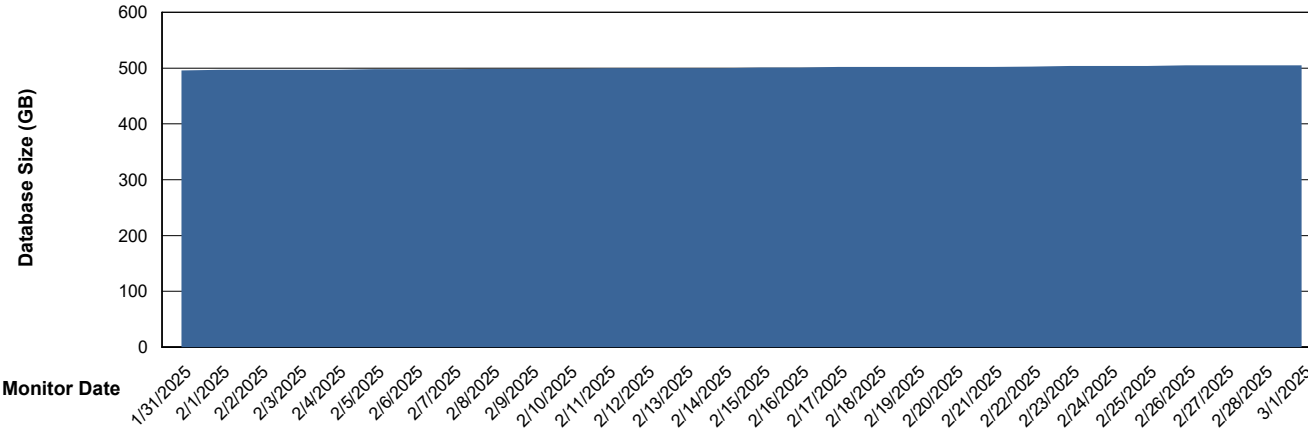

Database growth over last month

Database Tablespace LSS_CHINA_PRD_liazcne2VMProdABSSoluteDB1_ABS1

Date	Tablespace Name	Filesize (Gb)	Usedsize (Gb)	Percentage free
3/1/2025	ABSDATA	544	450	17
	INDX	42	33	22
2/28/2025	ABSDATA	544	450	17
	INDX	42	33	22
2/27/2025	ABSDATA	544	449	17
	INDX	42	33	22
2/26/2025	ABSDATA	544	449	17
	INDX	42	33	22
2/25/2025	ABSDATA	544	449	17
	INDX	42	33	22
2/24/2025	ABSDATA	534	449	16
	INDX	42	33	22
2/23/2025	ABSDATA	534	448	16
	INDX	42	33	22