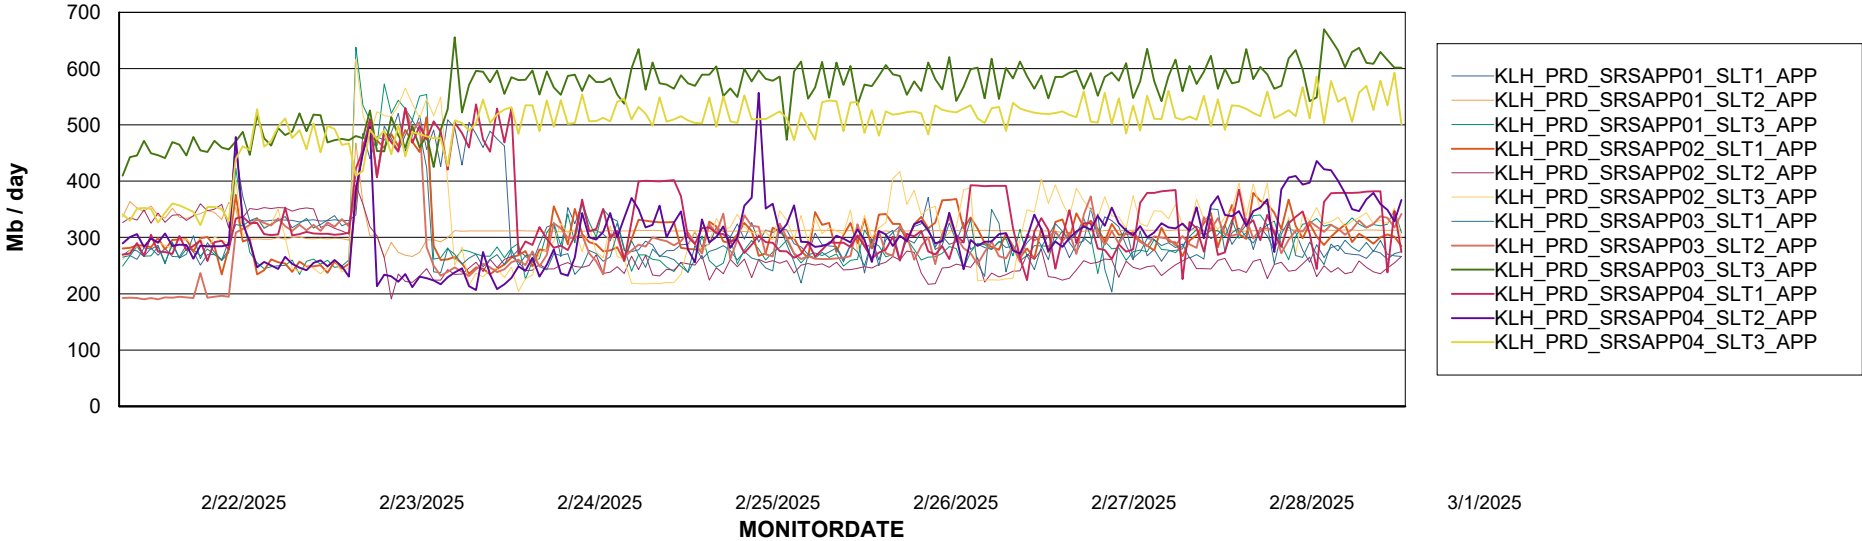

ABSSolute Application Server Services

Avg memory used per ABS Server Service