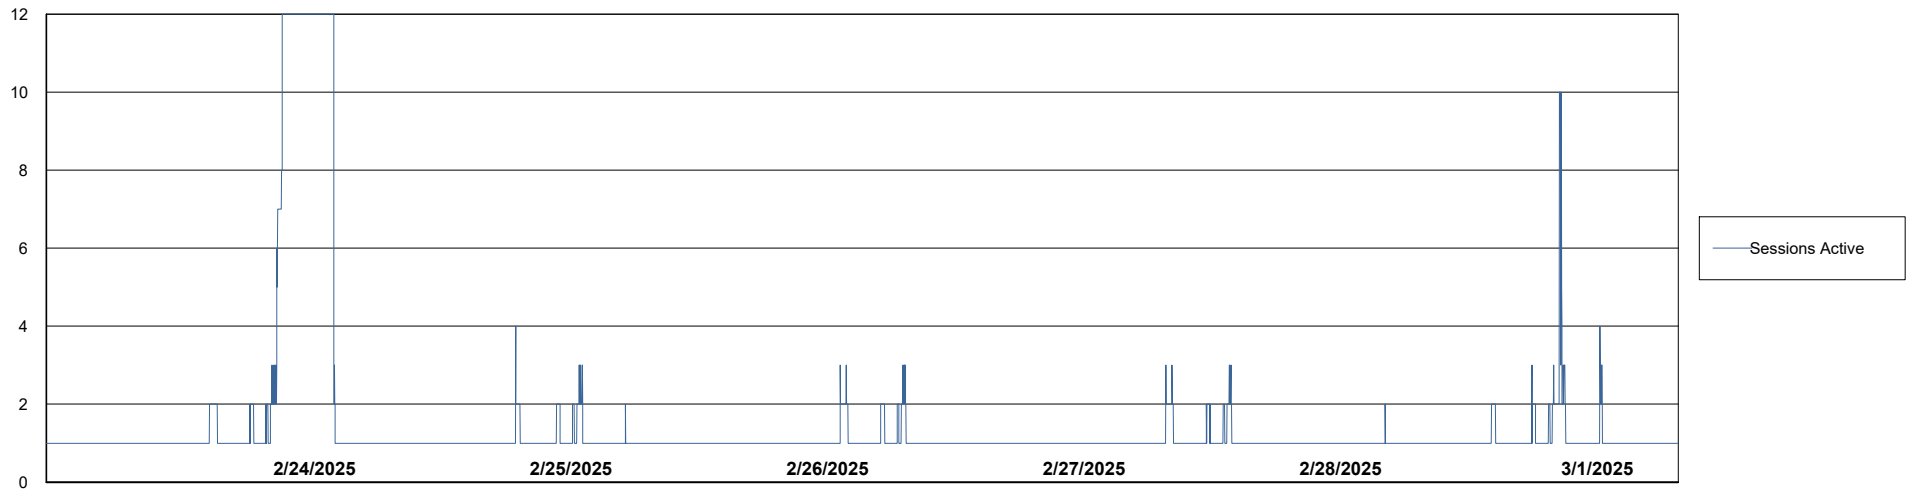

Weekly SLA Customer Report

Customer KLH_Production (24/7)
Database ID 139

Database Performance Future Live KLH_PRD_SRSBIDB02_ABS1

Weekly SLA Customer Report

Customer KLH_Production (24/7)
Database ID 139

Database Performance KLH_PRD_SRSBIDB01_ABS1