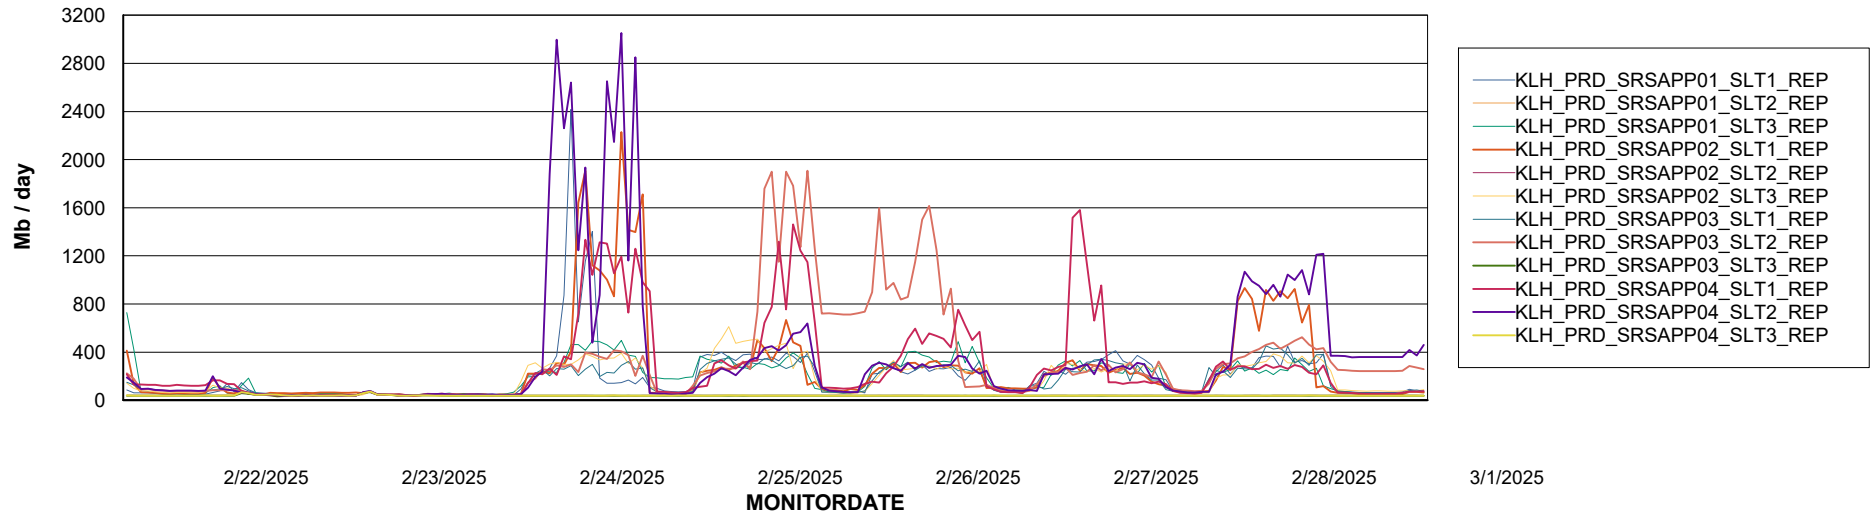

ABSSolute Application ReportServer Services

Avg memory used per ReportServer Service