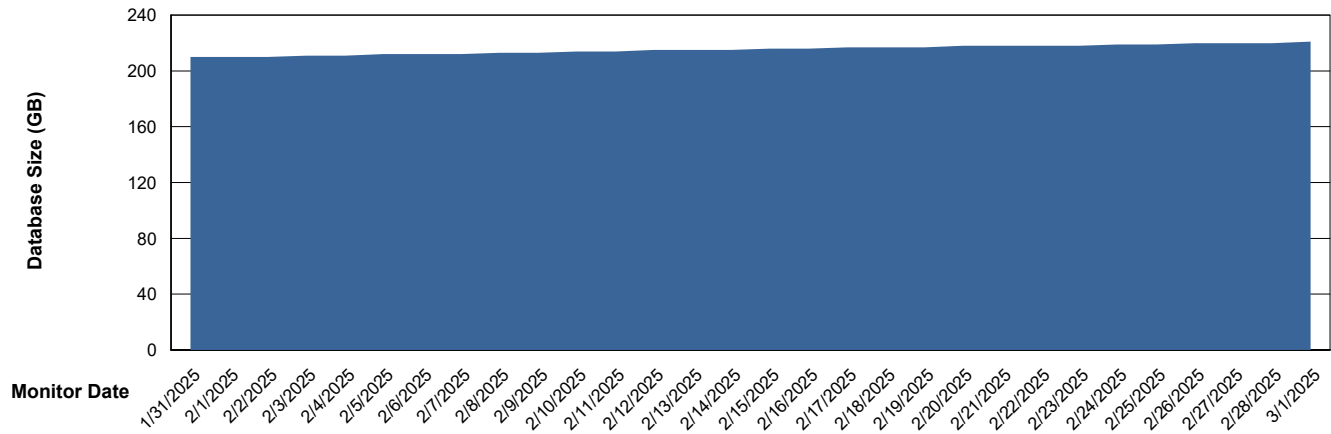

DATABASE SIZE KLH_PRD_SRSBIDB01_ABS1

Database growth over last month