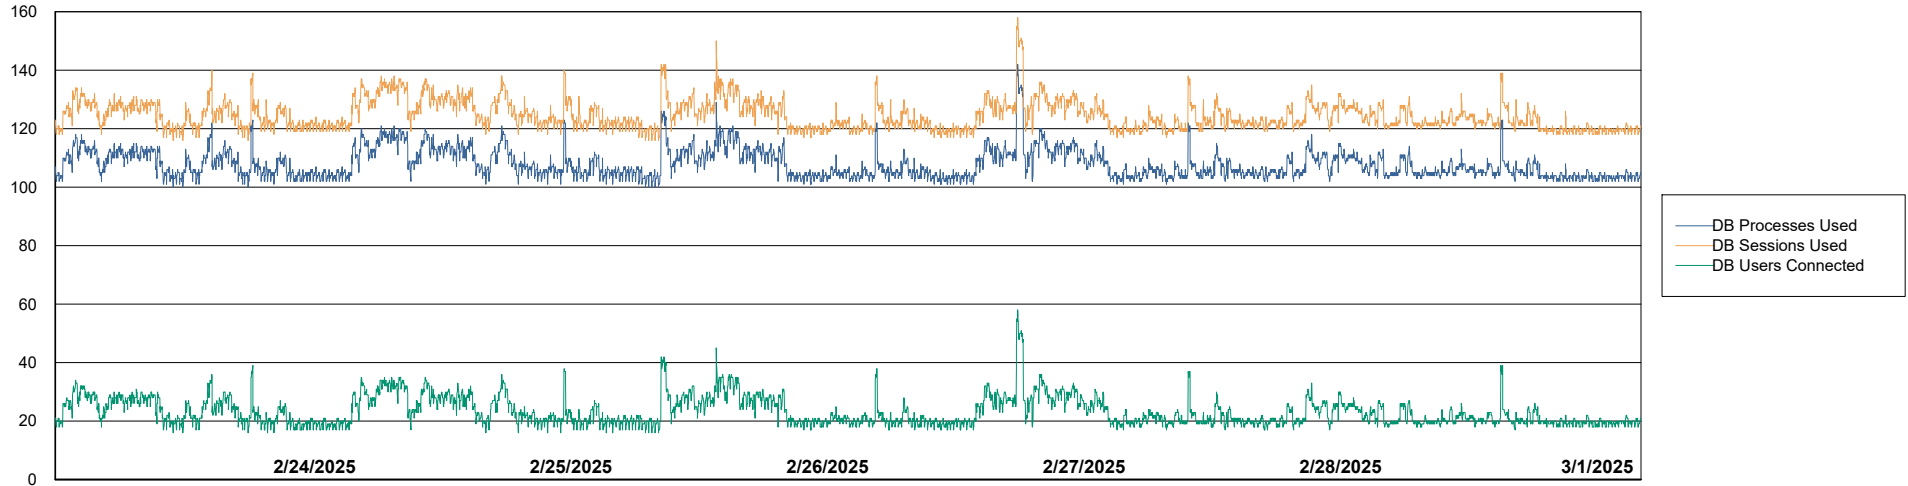

Weekly SLA Customer Report

Customer KLH_Production (24/7)
Database ID 139

Database Performance Future Live KLH_PRD_SRSBIDB02_ABS1

Weekly SLA Customer Report

Customer KLH_Production (24/7)
Database ID 139

Database Performance KLH_PRD_SRSBIDB01_ABS1