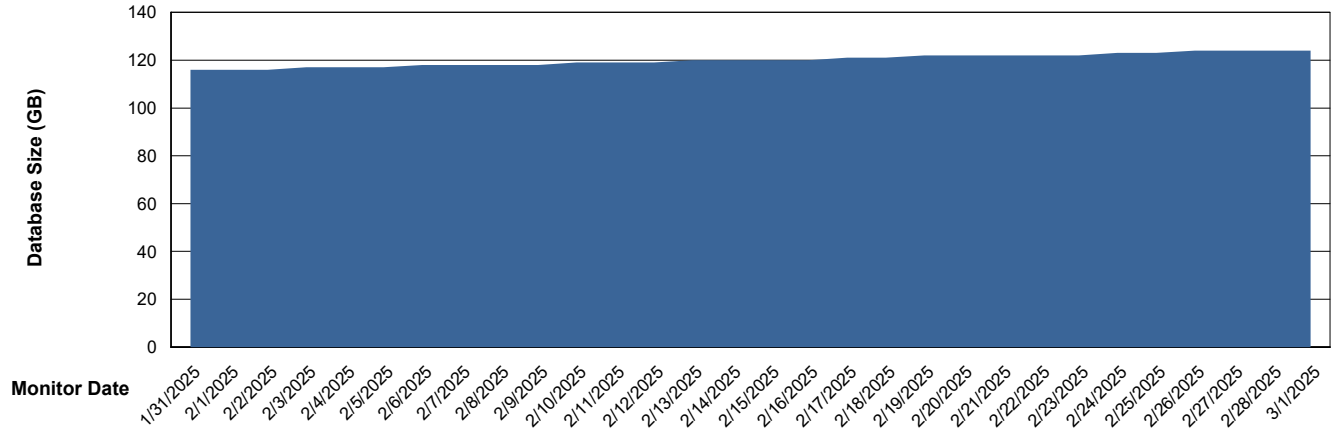

DB Processes Max 1,000
DB Processes Max 4
DB Processes Max 0

Weekly SLA Customer Report

Customer KLH_Production (24/7)
Database ID 139

DATABASE SIZE Future Live KLH_PRD_SRSBIDB02_ABS1

Database growth over last month

DATABASE SIZE KLH_PRD_SRSBIDB01_ABS1

Database growth over last month

Weekly SLA Customer Report

Customer KLH_Production (24/7)
Database ID 139

DATABASE SIZE KLH_PRD_SRSDB01_ABS1

Database growth over last month