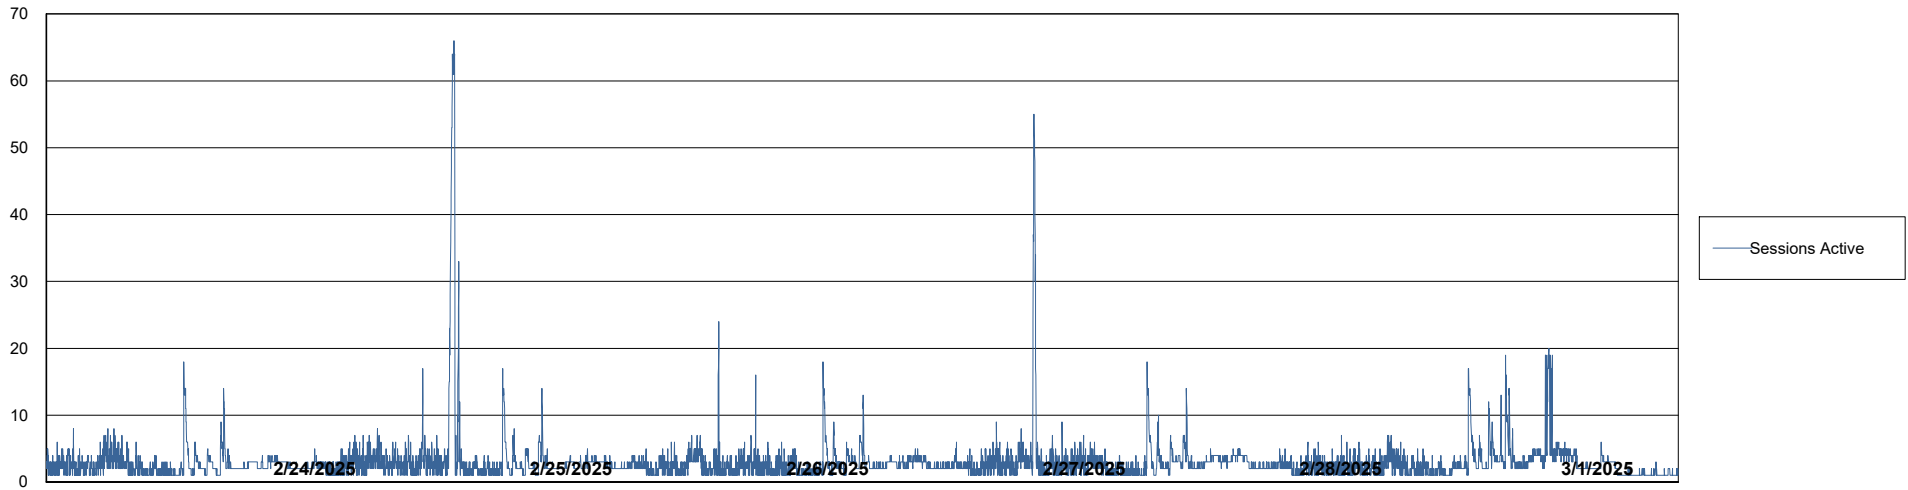

Database Performance KLH_PRD_SRSDDB01_ABS1