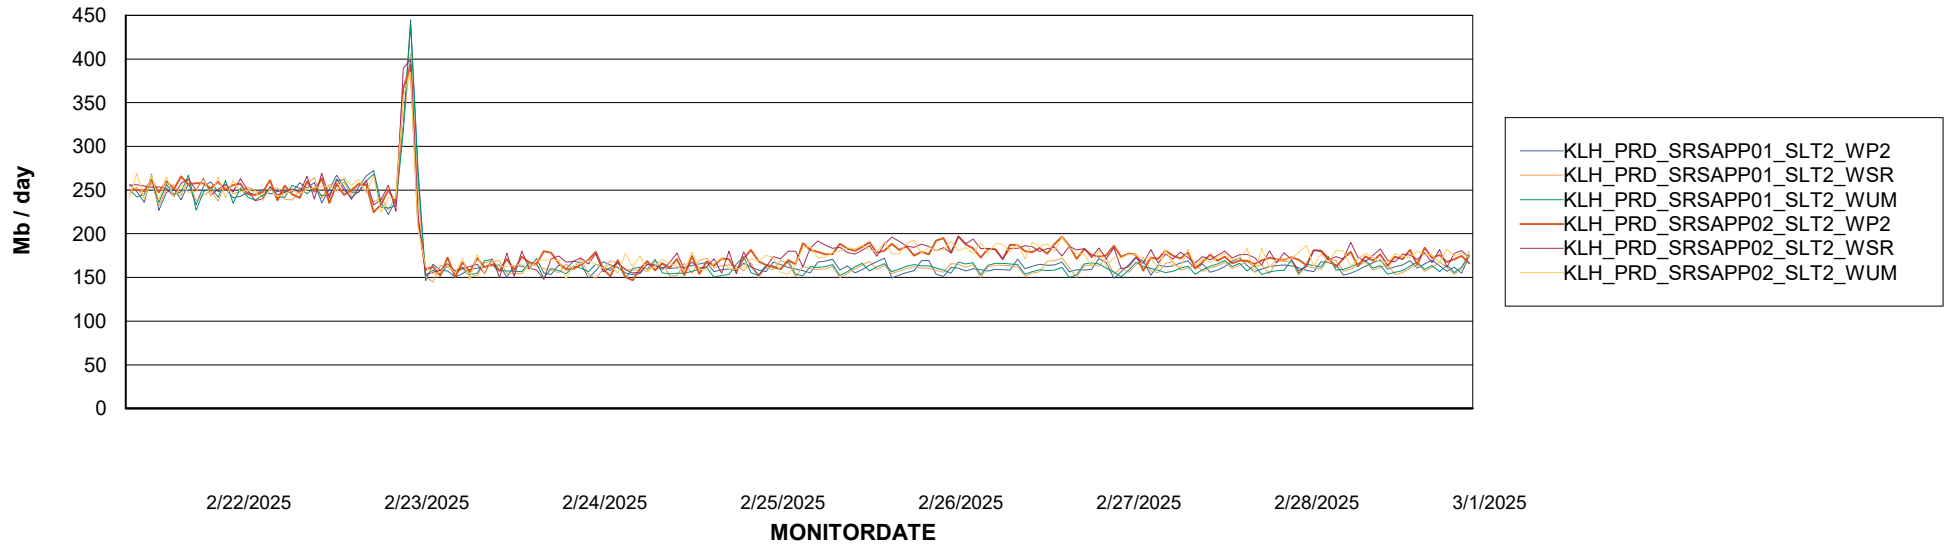

ABSSolute Web Component Services

Avg memory used per ABS Web component