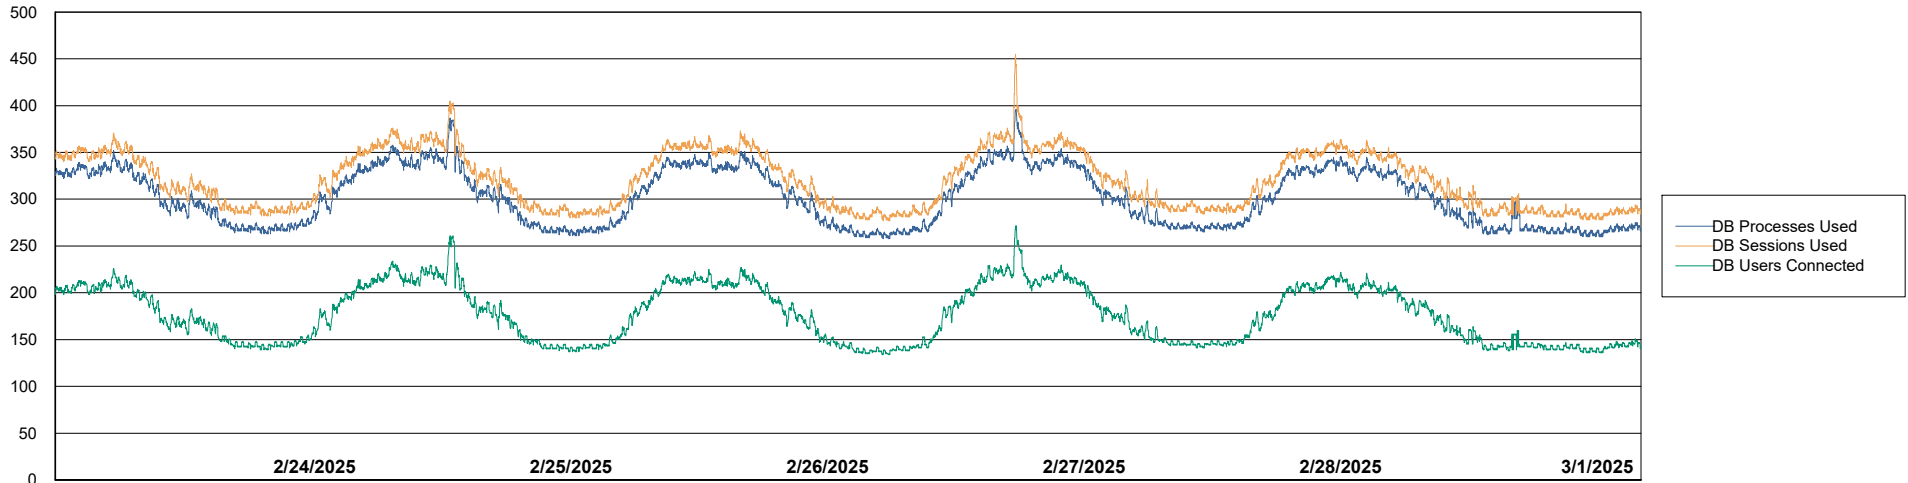

Database Performance KLH_PRD_SRSDDB01_ABS1