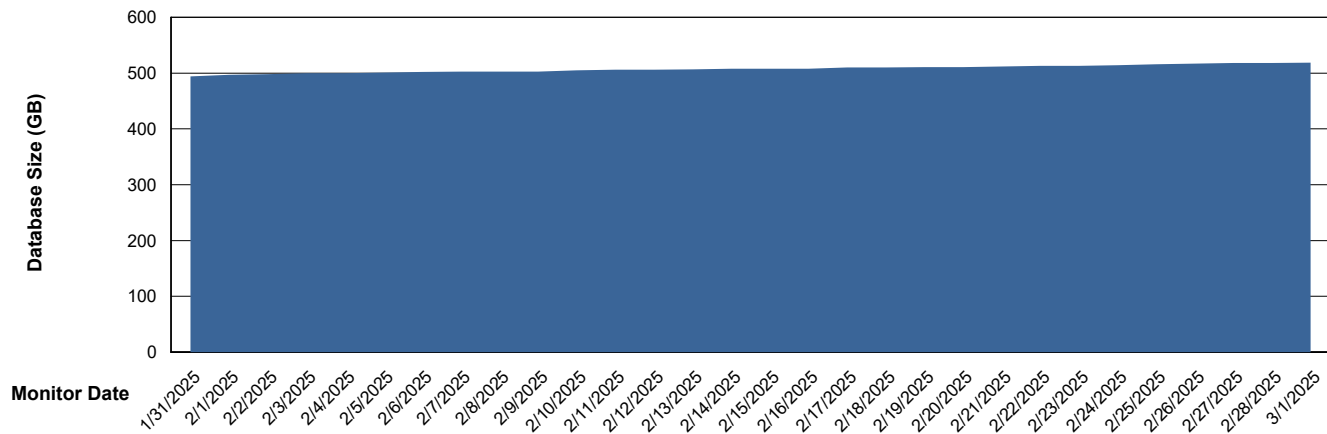

DATABASE SIZE KLH_PRD_SRSBIDB01_ABS1

Database growth over last month

Weekly SLA Customer Report

Customer KLH_Production (24/7)
Database ID 139

DATABASE SIZE KLH_PRD_SRSDB01_ABS1

Database growth over last month