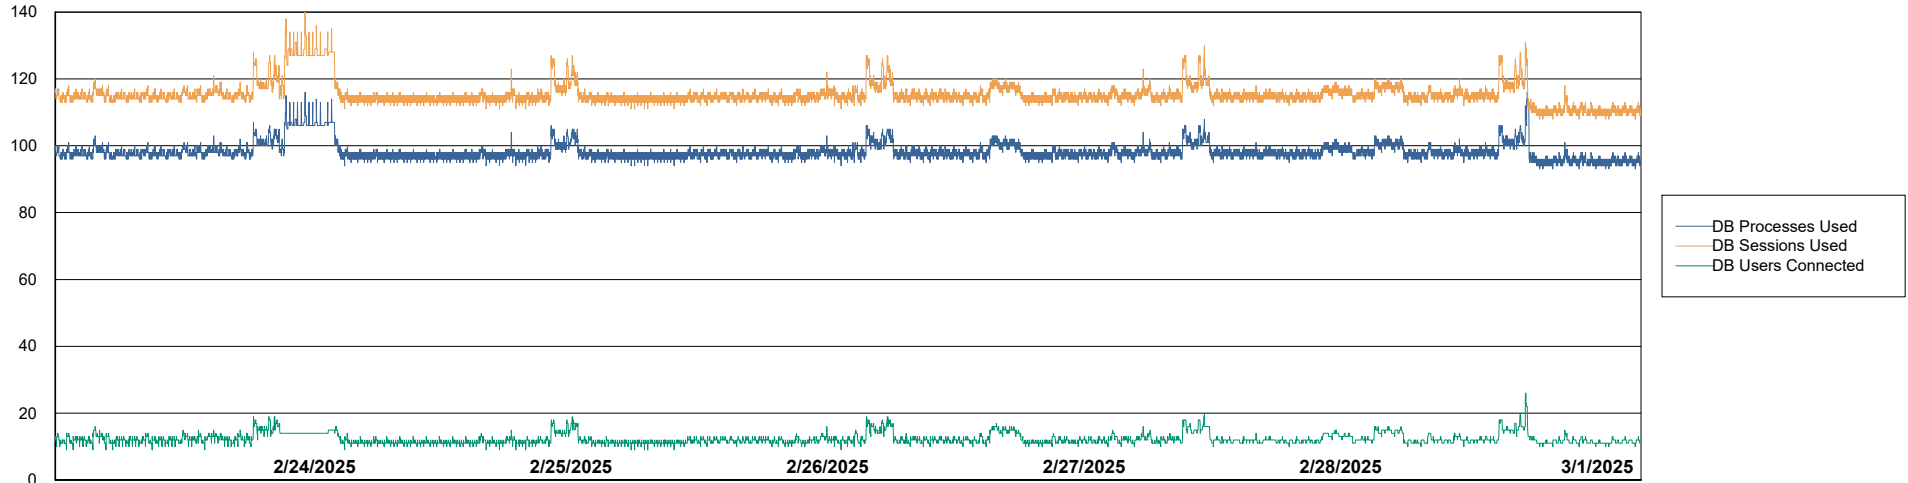

Weekly SLA Customer Report

Customer KLH_Production (24/7)
Database ID 139

Database Performance Future Live KLH_PRD_SRSBIDB02_ABS1

Weekly SLA Customer Report

Customer KLH_Production (24/7)
Database ID 139

Database Performance KLH_PRD_SRSBIDB01_ABS1