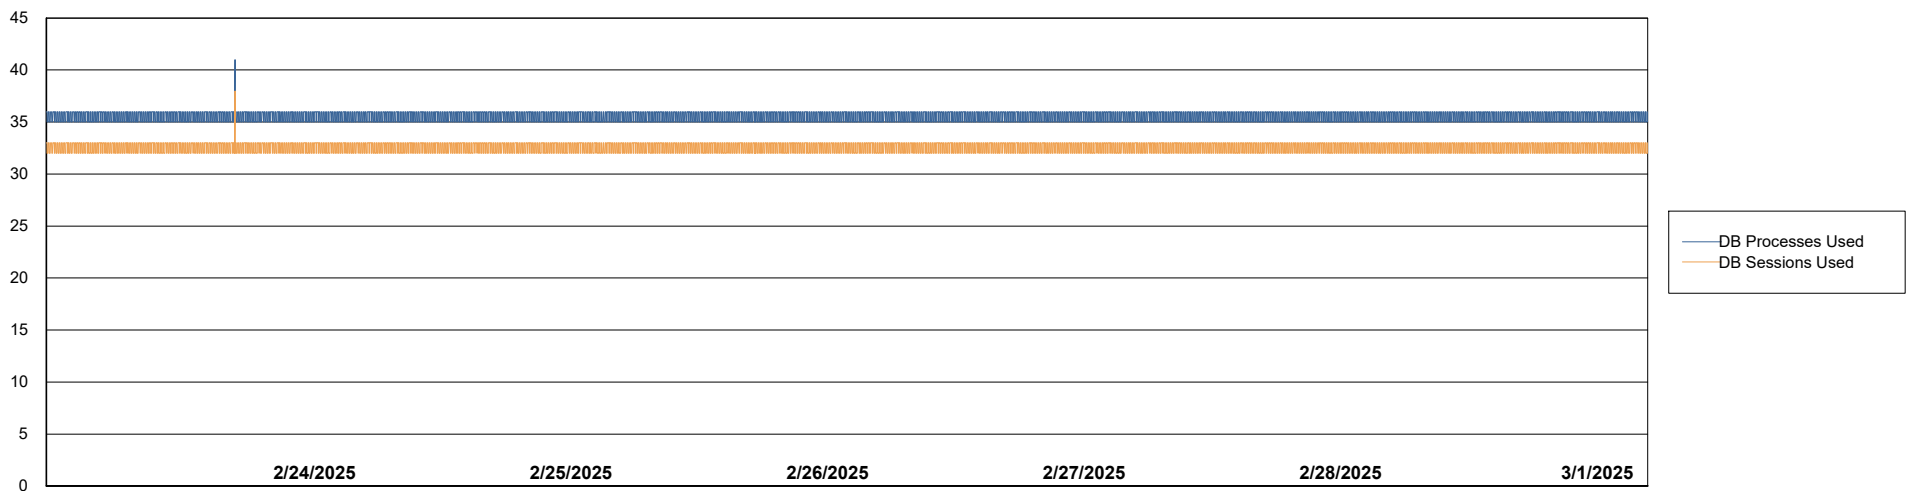

Database Performance KLA_STB_KLAHQORA06_DB_HSBABS1

DB Processes Max 1,000