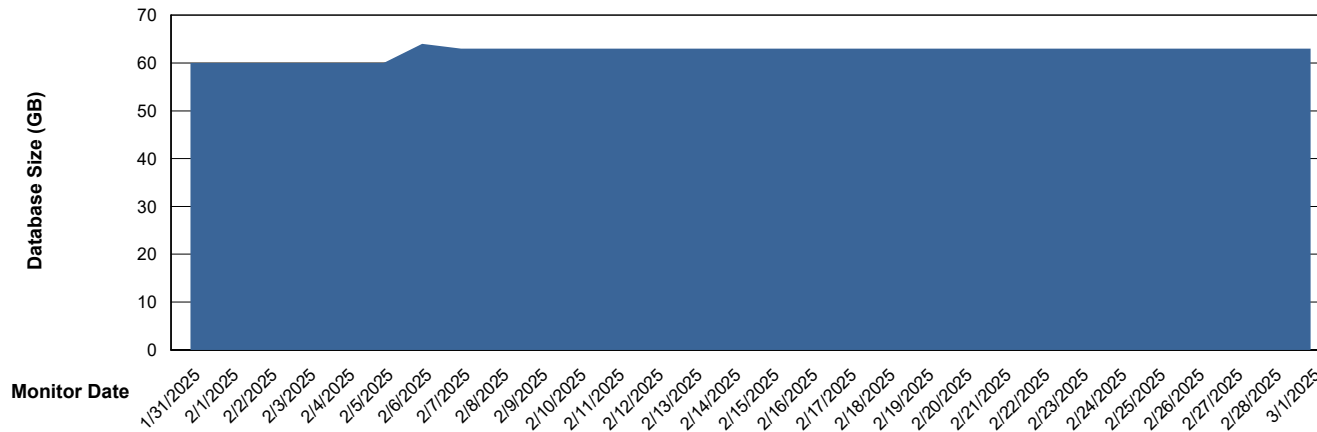

DATABASE SIZE KLA_TST_KLAHQORA06_DB_ABST

Database growth over last month