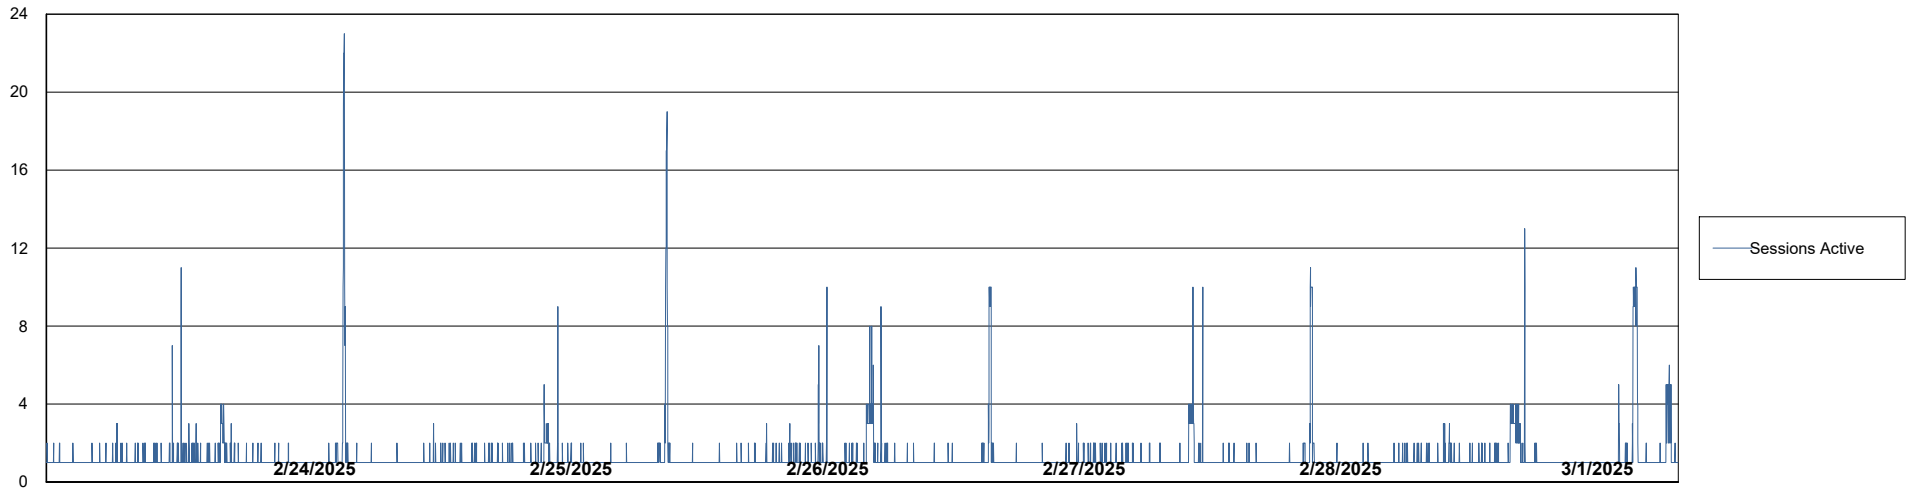

Weekly SLA Customer Report

Customer KBR OCI TOR Production
Database ID 200

Database Performance KBR-BI-TOR_PROD_ABS1

Weekly SLA Customer Report

Customer KBR OCI TOR Production
Database ID 200

Database Performance KBR-DBS1-TOR_PROD_ABS1