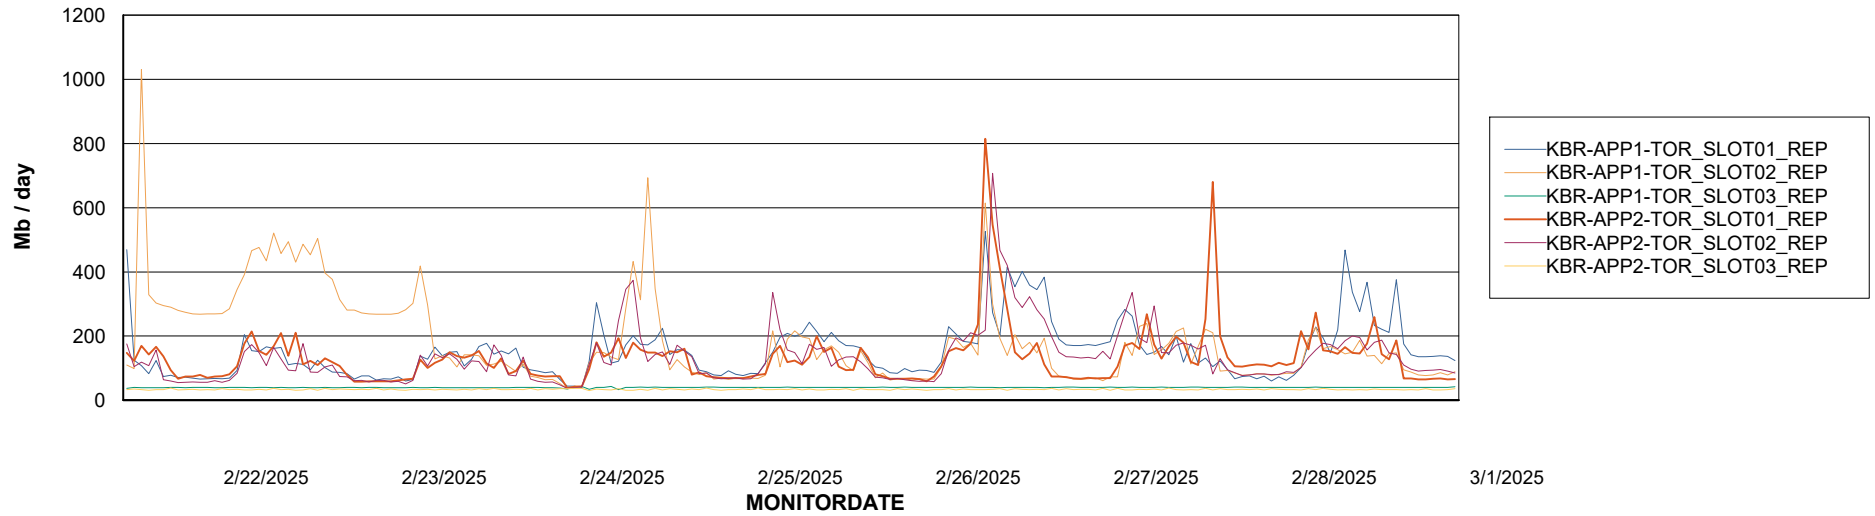

Avg memory used per ABS Server Service

Avg users per day per ABS server

Weekly SLA Customer Report

Customer KBR OCI TOR Production
Database ID 200

ABSSolute Application ReportServer Services

Avg memory used per ReportServer Service