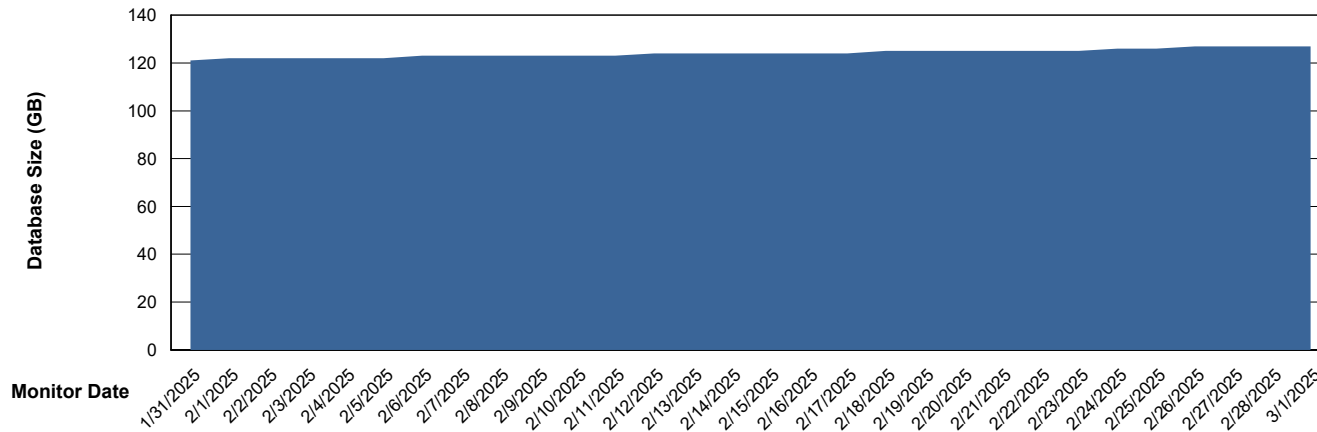

Customer KBR OCI TOR Production
Database ID 200

DATABASE SIZE KBR-BI-TOR_PROD_ABS1

Database growth over last month

DATABASE SIZE KBR-DBS1-TOR_PROD_ABS1

Database growth over last month

Weekly SLA Customer Report