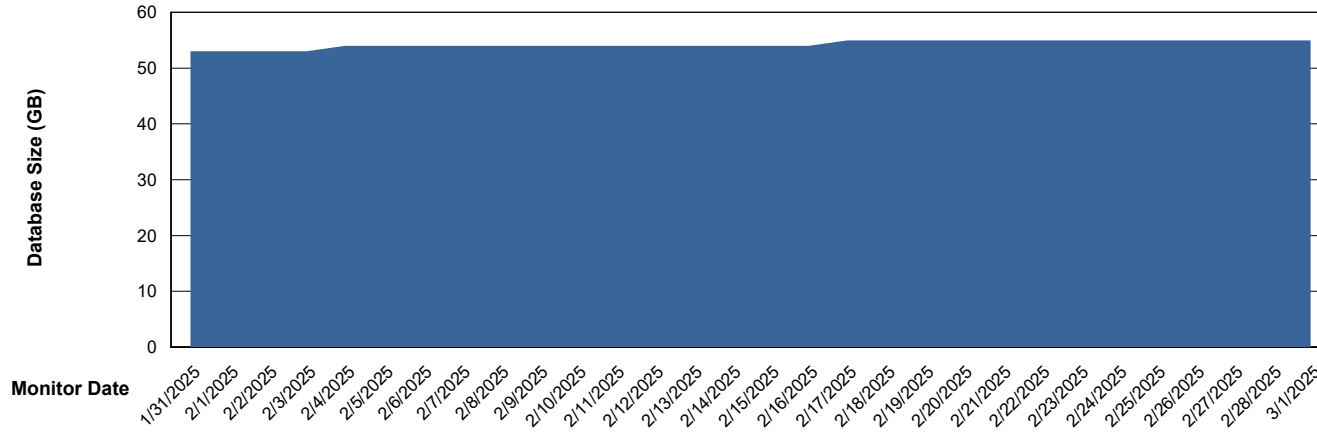

DATABASE SIZE KBR-BI-TOR_PROD_ABS1

Database growth over last month