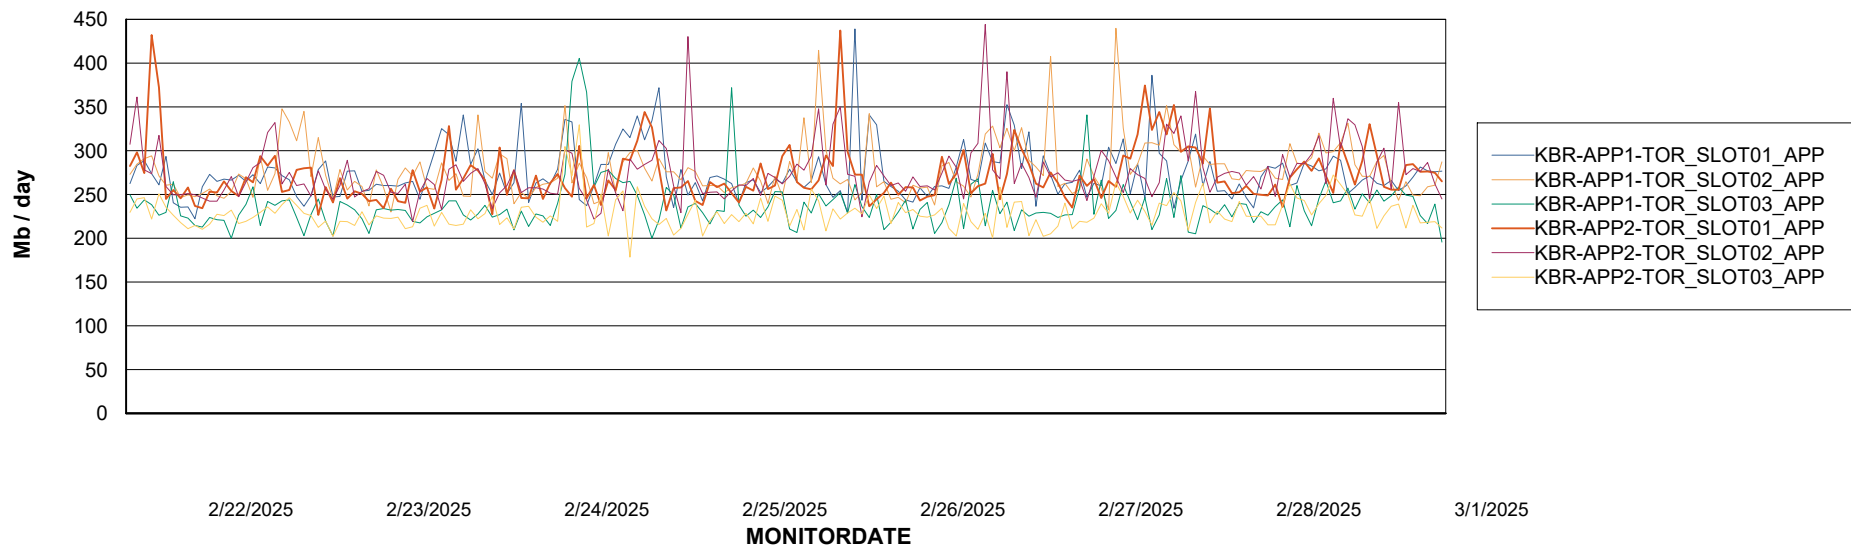

ABSSolute Application Server Services

Avg memory used per ABS Server Service