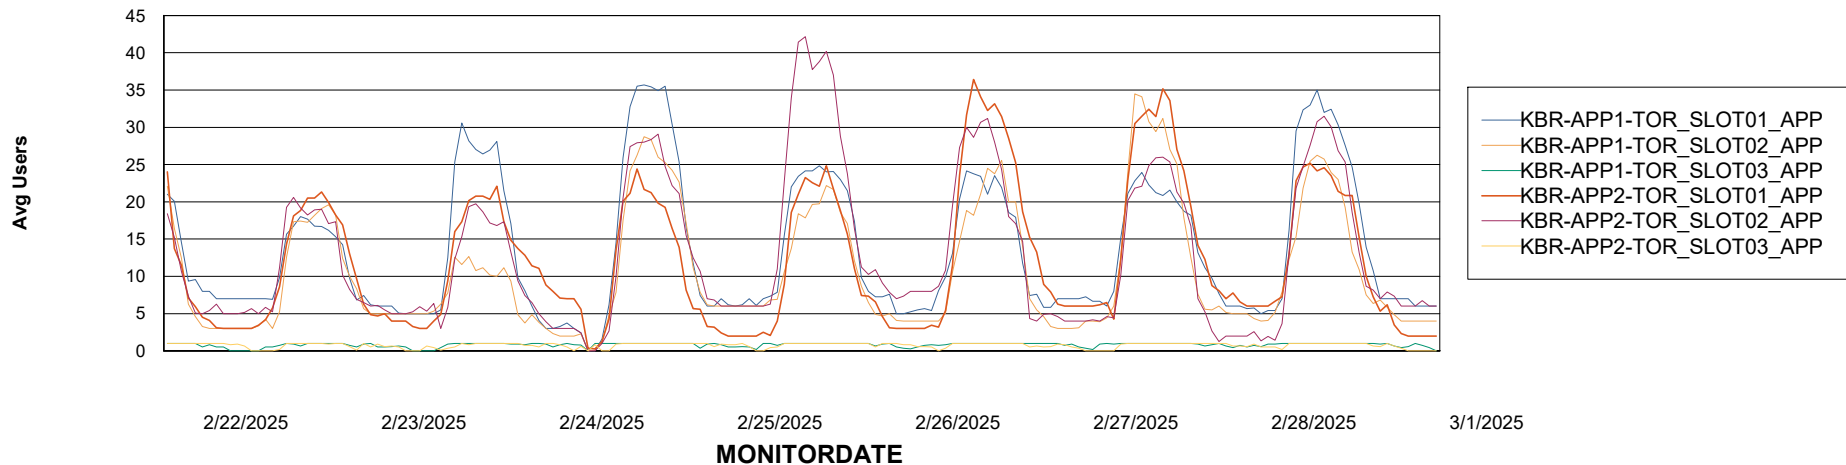

Avg users per day per ABS server