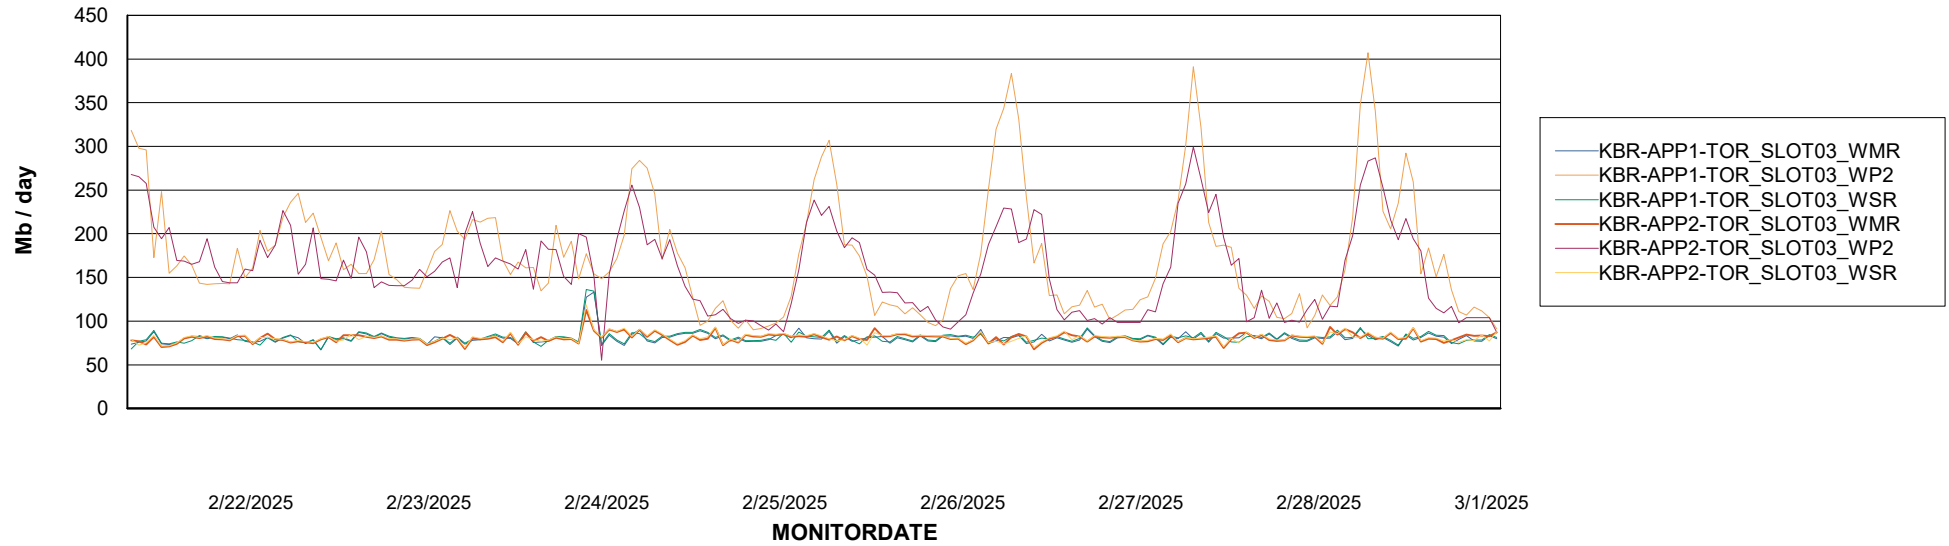

ABSSolute Web Component Services

Avg memory used per ABS Web component