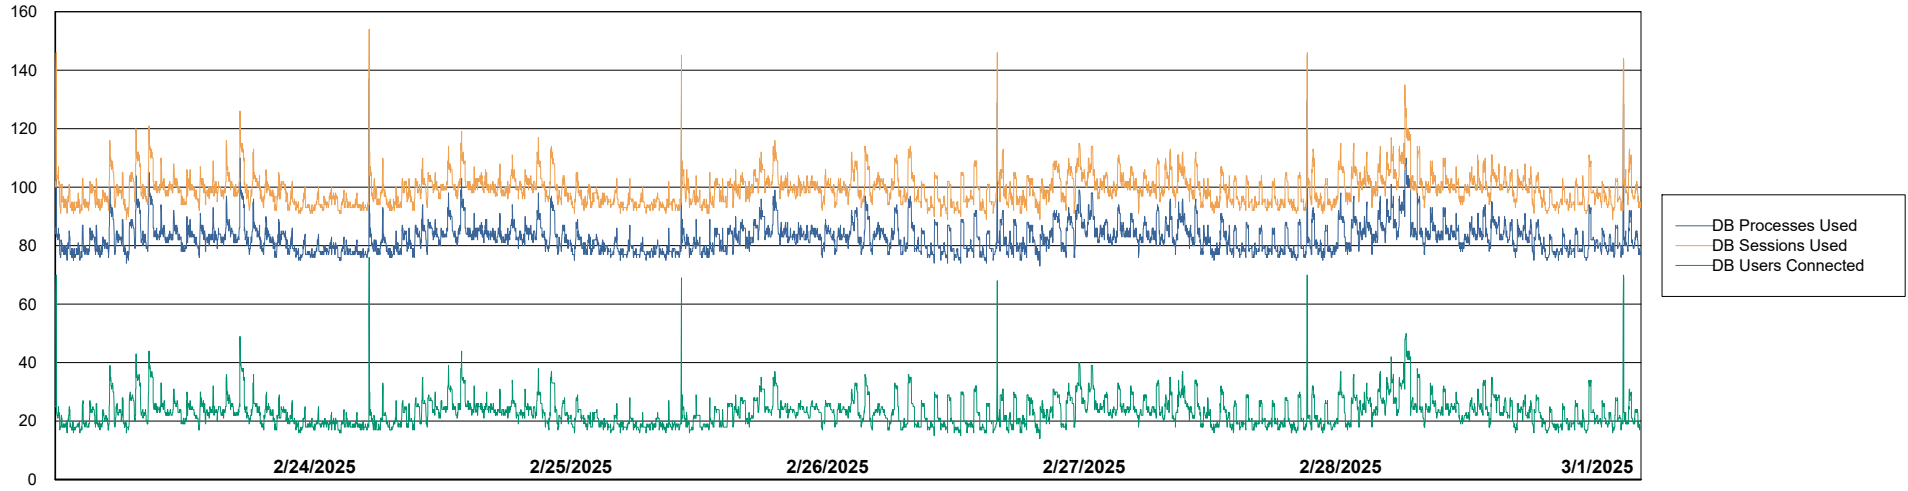

Database Performance KBR-BI-TOR_PROD_ABS1