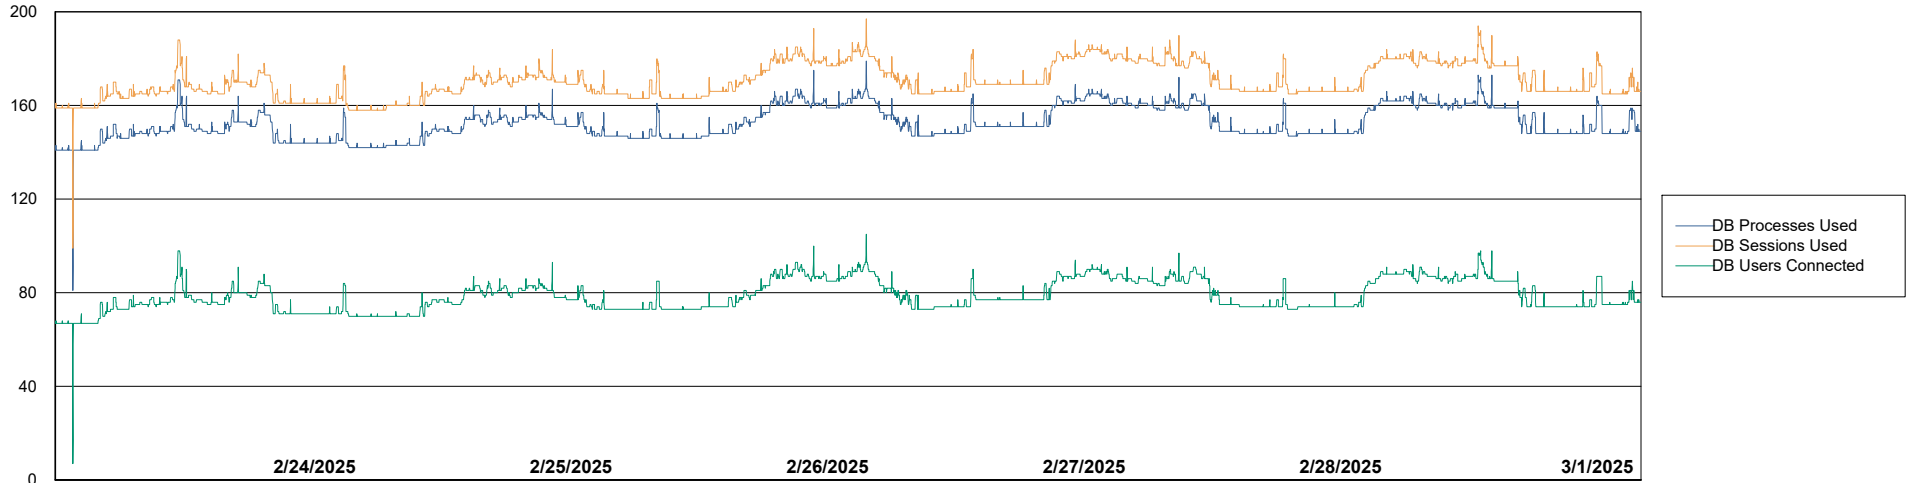

Weekly SLA Customer Report

Customer KBR OCI TOR Production
Database ID 200

Database Performance KBR-BI-TOR_PROD_ABS1

Weekly SLA Customer Report

Customer KBR OCI TOR Production
Database ID 200

Database Performance KBR-DBS1-TOR_PROD_ABS1