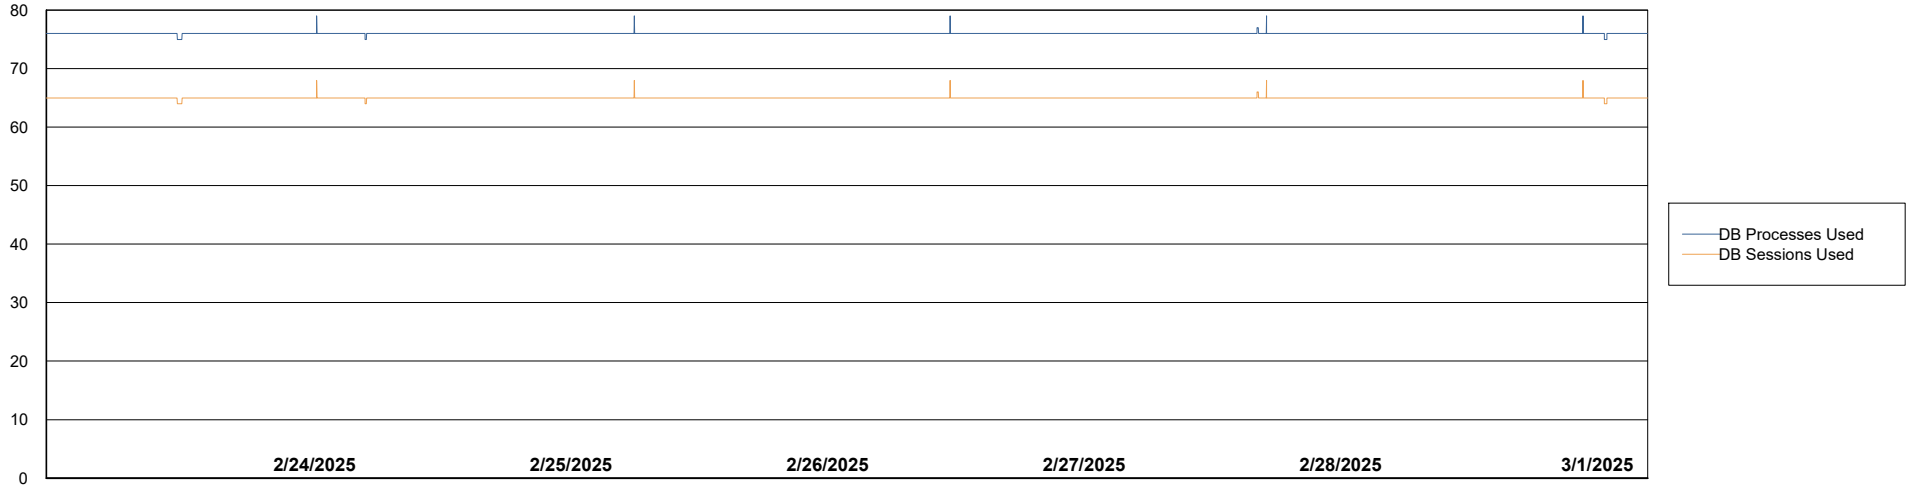

Database Performance KBR-DBS2-TOR_PROD_HSBABS1

DB Processes Max 4
DB Processes Max 0
DB Processes Max 1,000