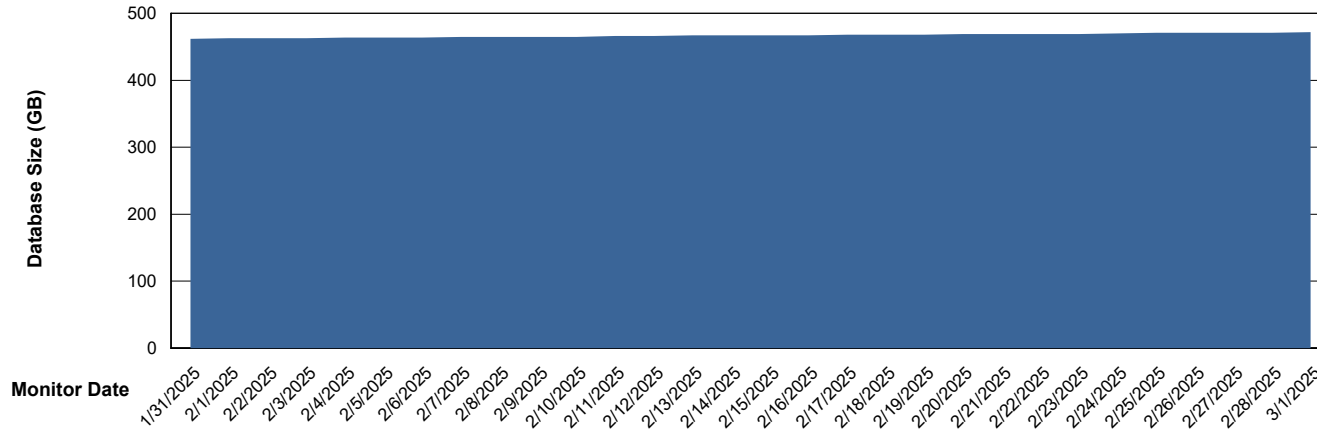

DB Processes Max 4
DB Processes Max 0
DB Processes Max 1,000

Weekly SLA Customer Report

Customer JSG_Production (24/7)
Database ID 102

Database Performance JSG_PRD_RIKER_DB_HSBABS1

Weekly SLA Customer Report

Customer JSG_Production (24/7)
Database ID 102

DATABASE SIZE JSG_PRD_BASHIR_DB_ABS1

Database growth over last month

DATABASE SIZE JSG_PRD_RIKER_DB_HSBABS1

Database growth over last month

Weekly SLA Customer Report