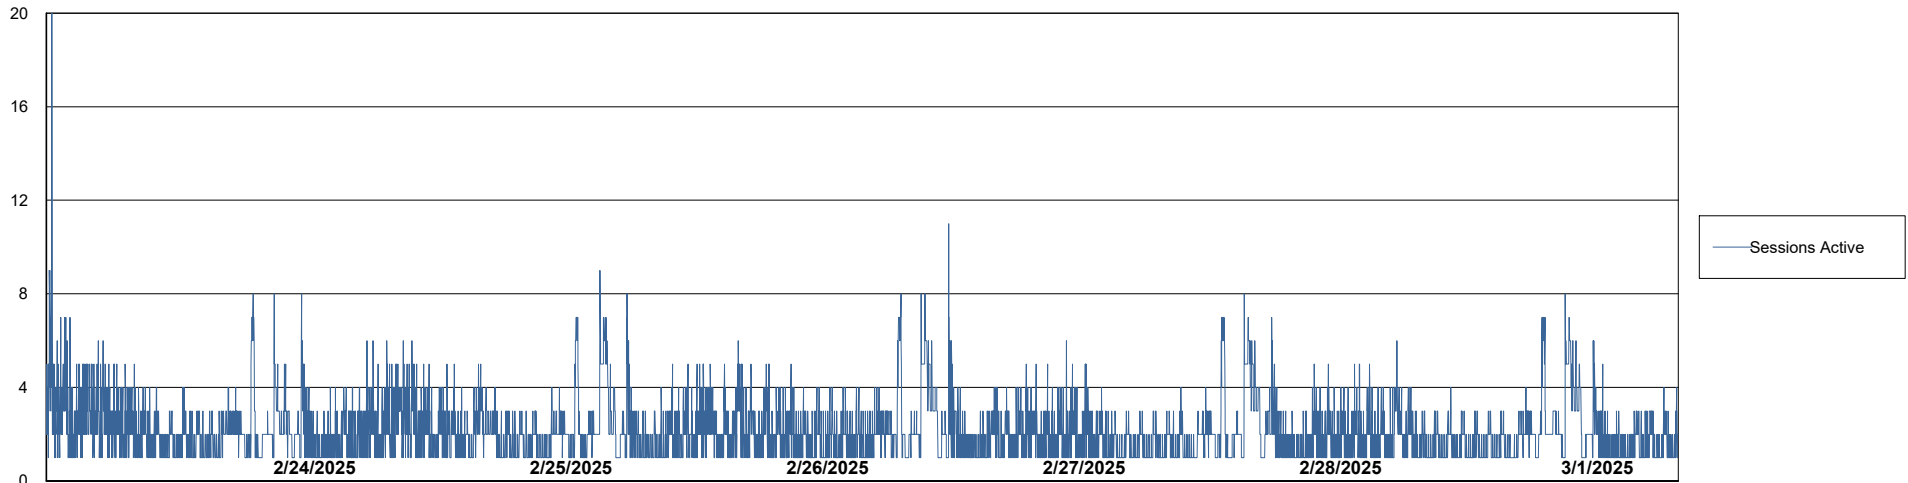

Weekly SLA Customer Report

Customer JSG_Production (24/7)
Database ID 102

Database Performance JSG_PRD_BASHIR_DB_ABS1

Weekly SLA Customer Report

Customer JSG_Production (24/7)
Database ID 102

Database Performance JSG_PRD_PICARD_DB_ABS1

DB Processes Max 4
DB Processes Max 0
DB Processes Max 1,000

Weekly SLA Customer Report

Customer JSG_Production (24/7)
Database ID 102

Database Performance JSG_PRD_RIKER_DB_HSBABS1

Weekly SLA Customer Report

Customer JSG_Production (24/7)
Database ID 102

DATABASE SIZE JSG_PRD_BASHIR_DB_ABS1

Database growth over last month

DATABASE SIZE JSG_PRD_RIKER_DB_HSBABS1

Database growth over last month

Weekly SLA Customer Report