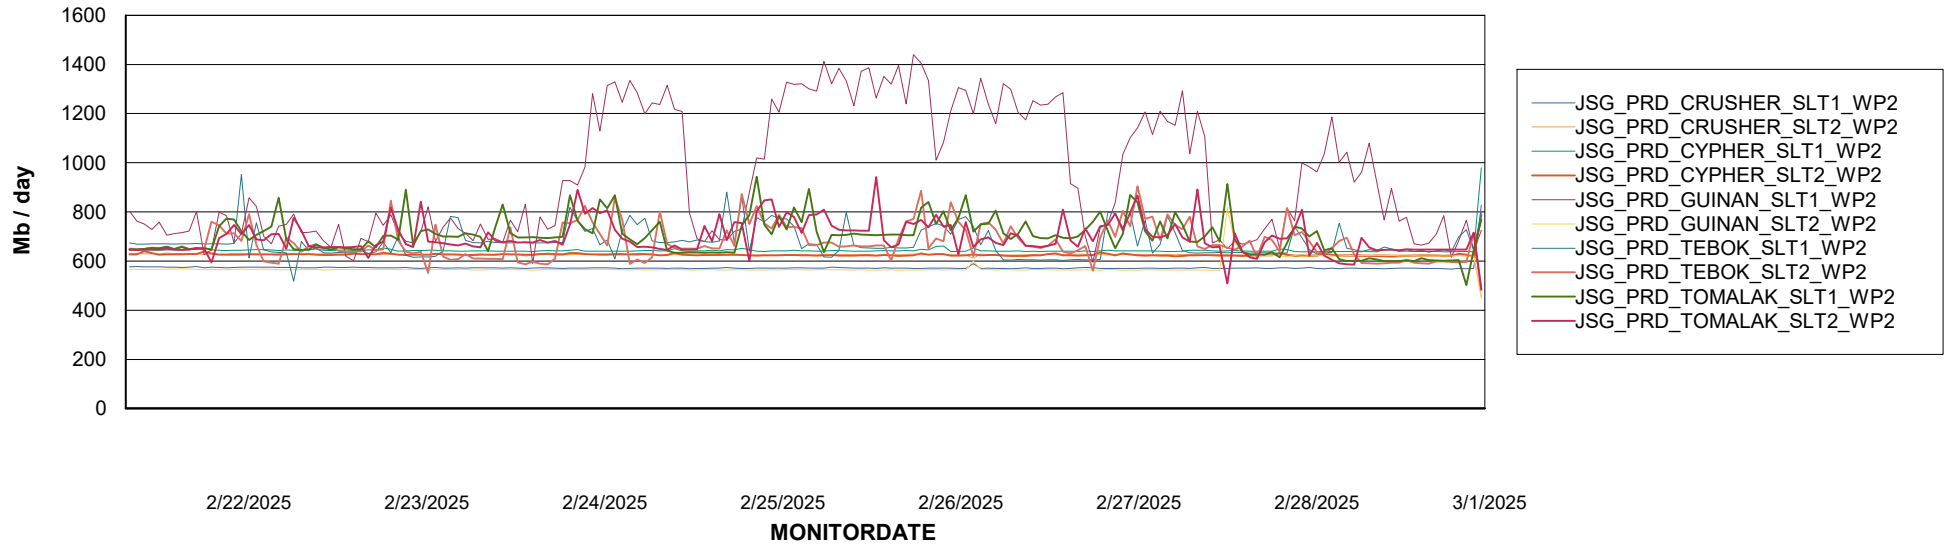

Avg memory used per ReportServer Service

Weekly SLA Customer Report

Customer JSG_Production (24/7)
Database ID 102

ABSolute Web Component Services

Avg memory used per ABS Web component

Weekly SLA Customer Report