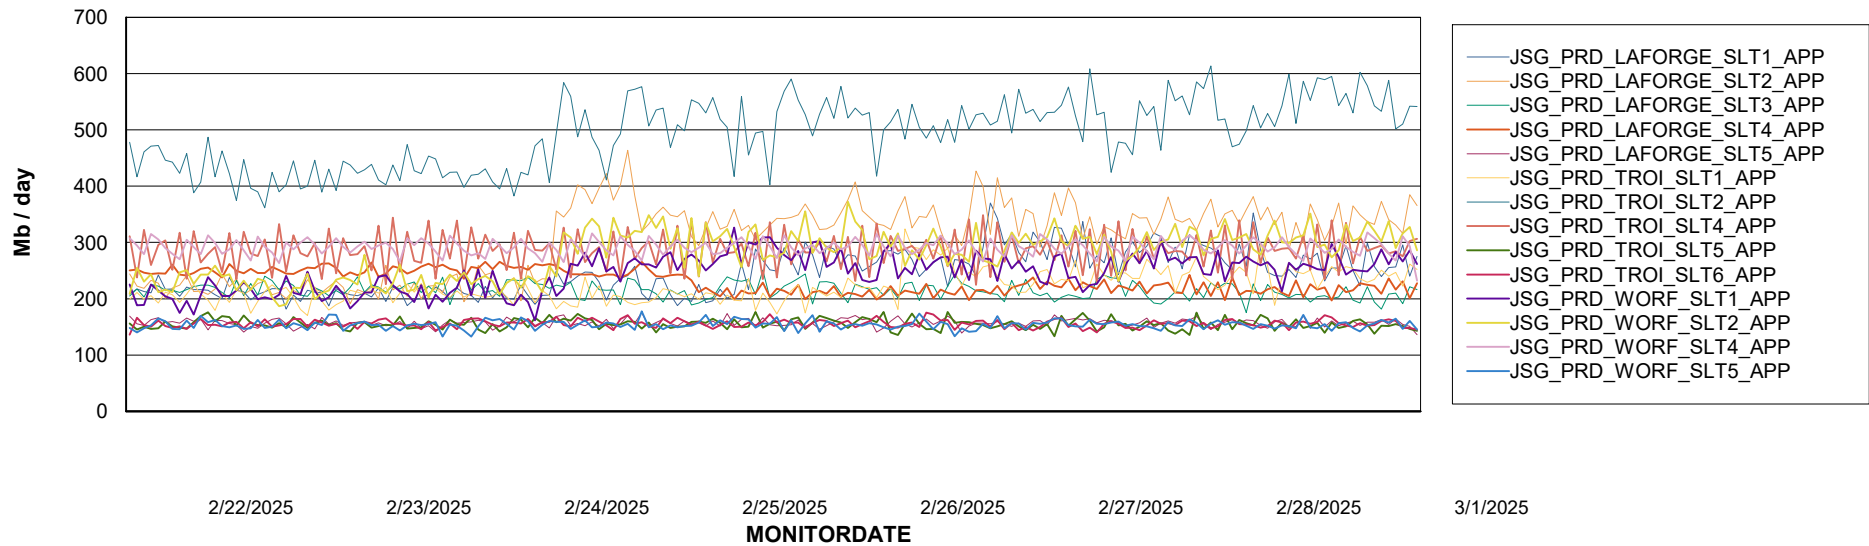

ABSSolute Application Server Services

Avg memory used per ABS Server Service