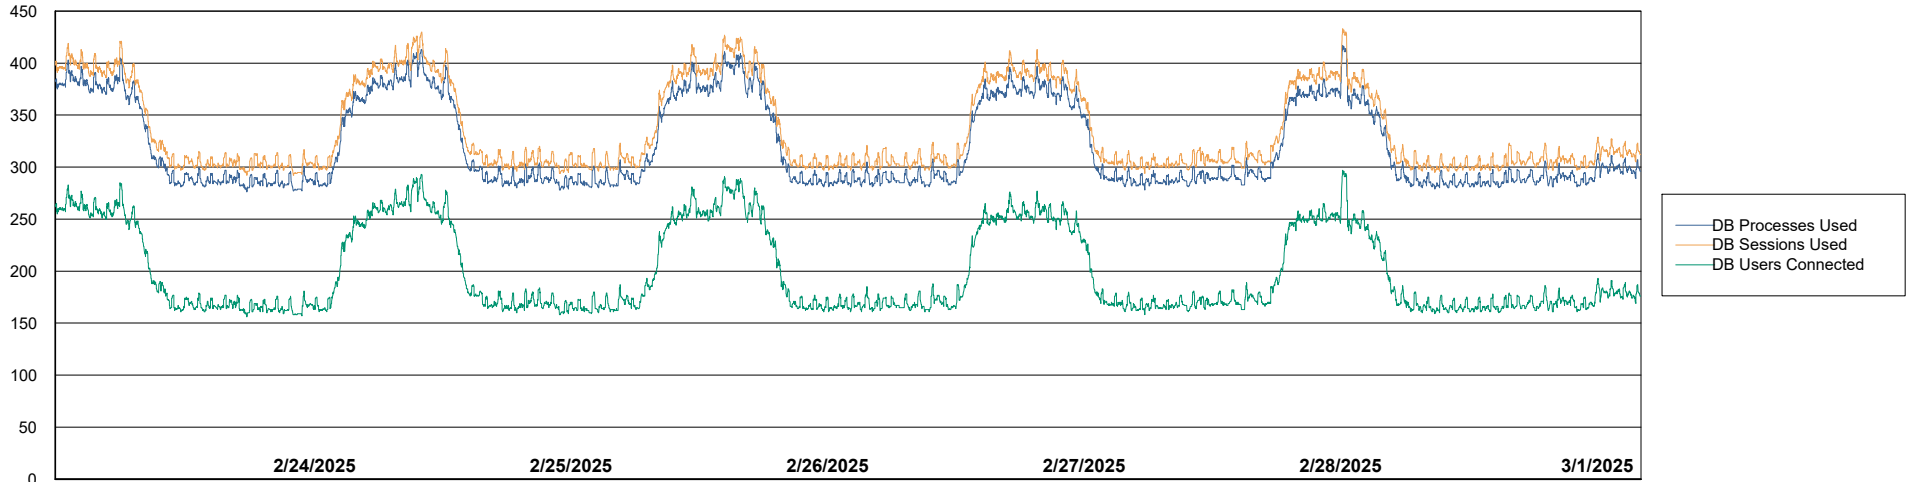

DB Processes Max 4
DB Processes Max 0
DB Processes Max 1,000

Weekly SLA Customer Report

Customer JSG_Production (24/7)
Database ID 102

Database Performance JSG_PRD_RIKER_DB_HSBABS1

Weekly SLA Customer Report