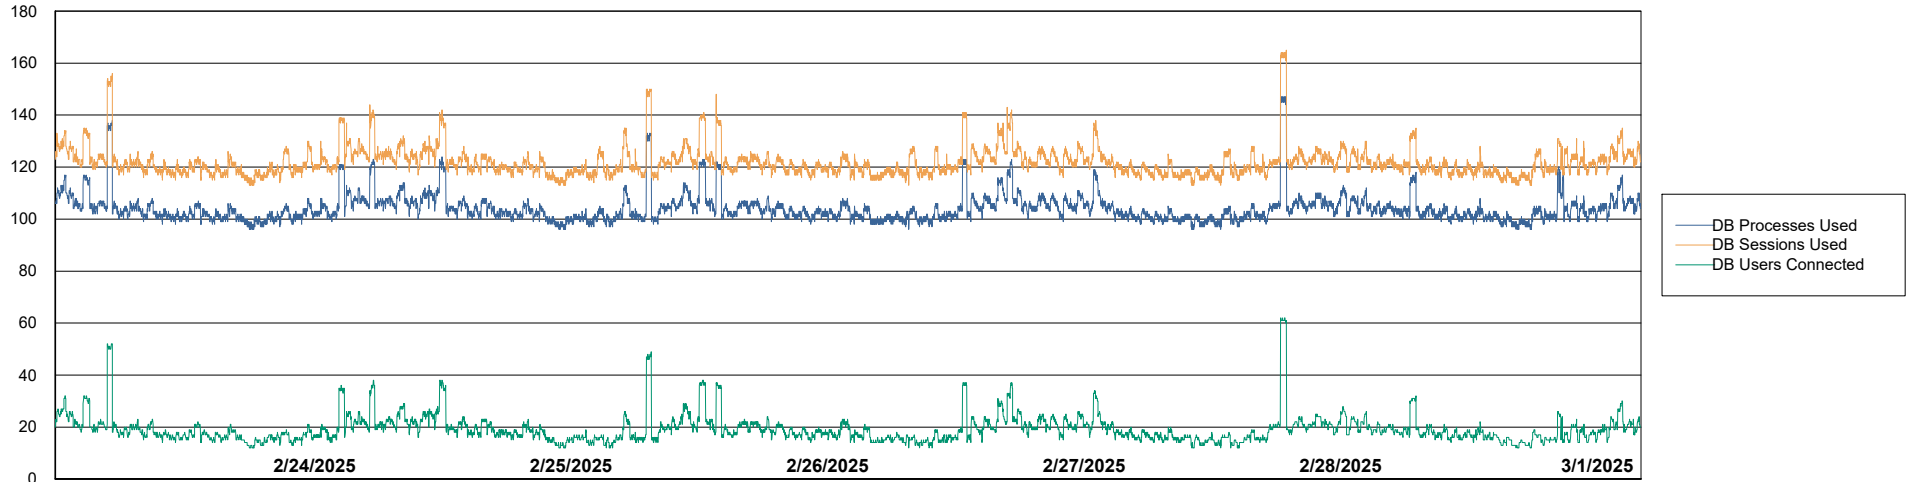

Database Performance JSG_PRD_BASHIR_DB_ABS1