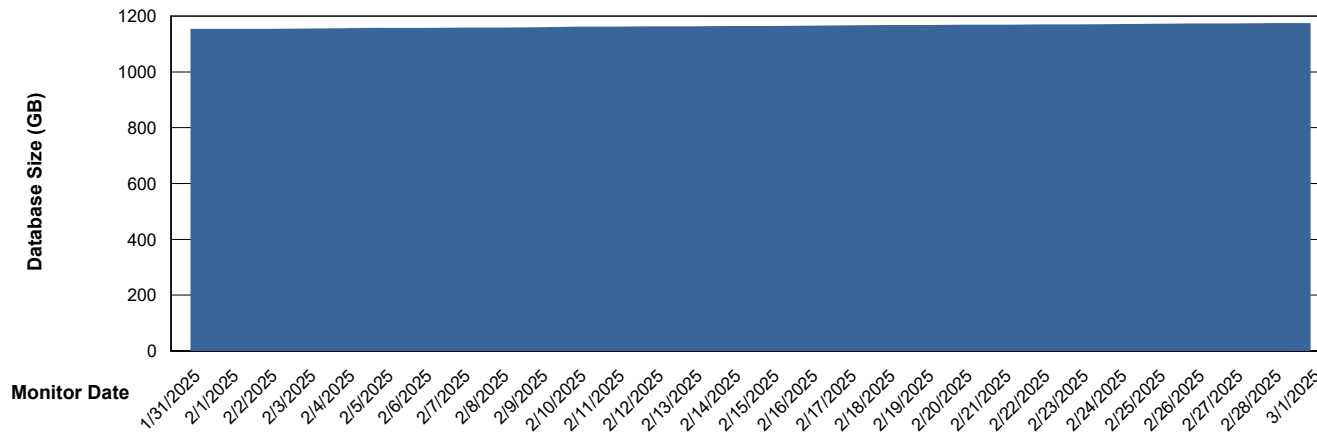

Customer JSG_Production (24/7)
Database ID 102

DATABASE SIZE JSG_PRD_BASHIR_DB_ABS1

Database growth over last month

DATABASE SIZE JSG_PRD_RIKER_DB_HSBABS1

Database growth over last month

Weekly SLA Customer Report