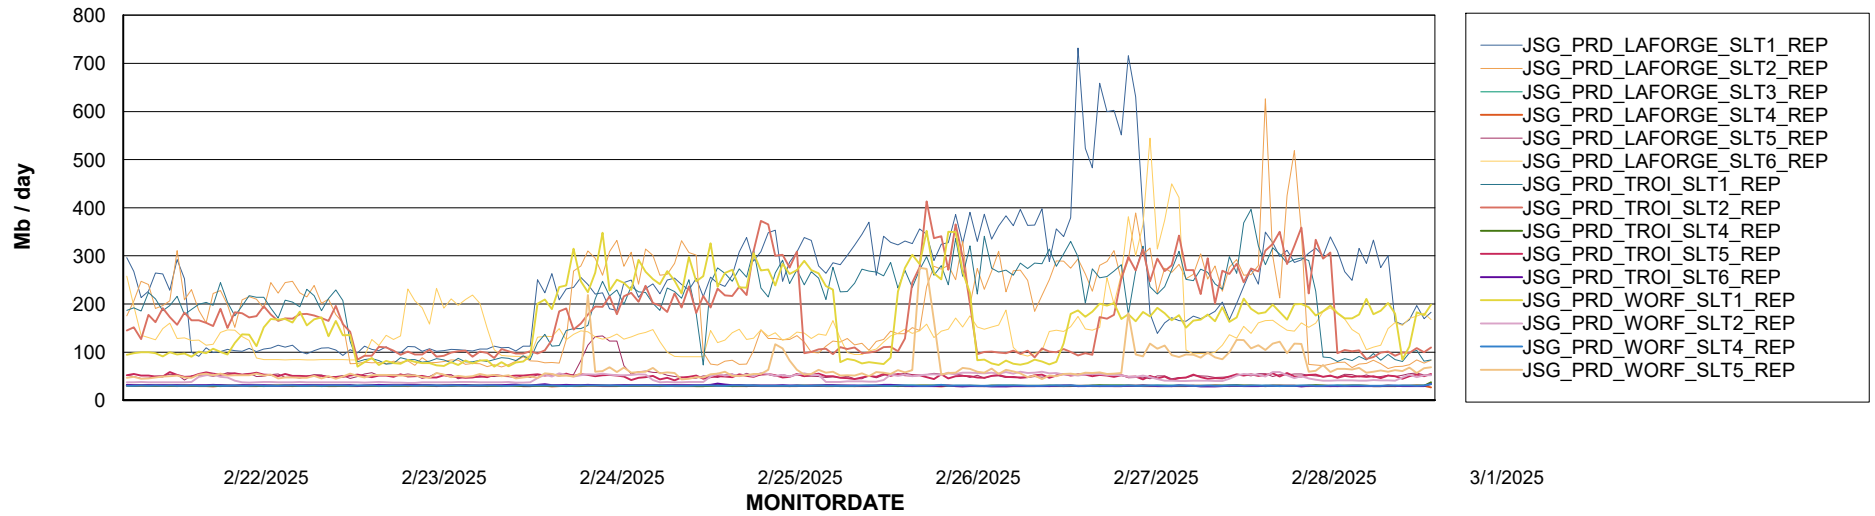

ABSSolute Application ReportServer Services

Avg memory used per ReportServer Service