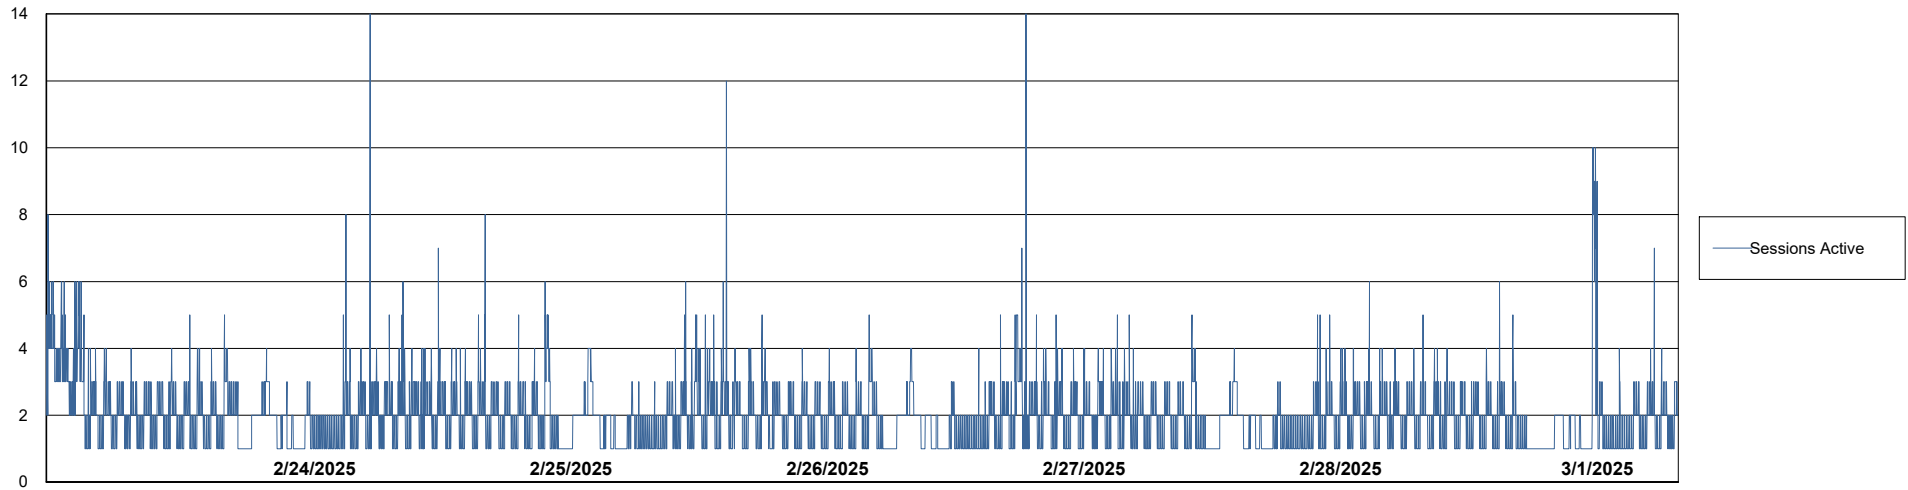

Weekly SLA Customer Report

Customer JSG_Production (24/7)
Database ID 102

Harddisk Usage JSG_PRD_WORF

	Free disk space on C: (%)	Total disk space on C: (Gb)	Used disk space on C: (Gb)
3/1/2025	50	149	75
2/28/2025	50	149	75
2/27/2025	50	149	74
2/26/2025	50	149	74
2/25/2025	50	149	74
2/24/2025	50	149	74
2/23/2025	50	149	74

Weekly SLA Customer Report

Customer JSG_Production (24/7)
Database ID 102

Database Performance JSG_PRD_BASHIR_DB_ABS1

Weekly SLA Customer Report

Customer JSG_Production (24/7)
Database ID 102

Database Performance JSG_PRD_PICARD_DB_ABS1