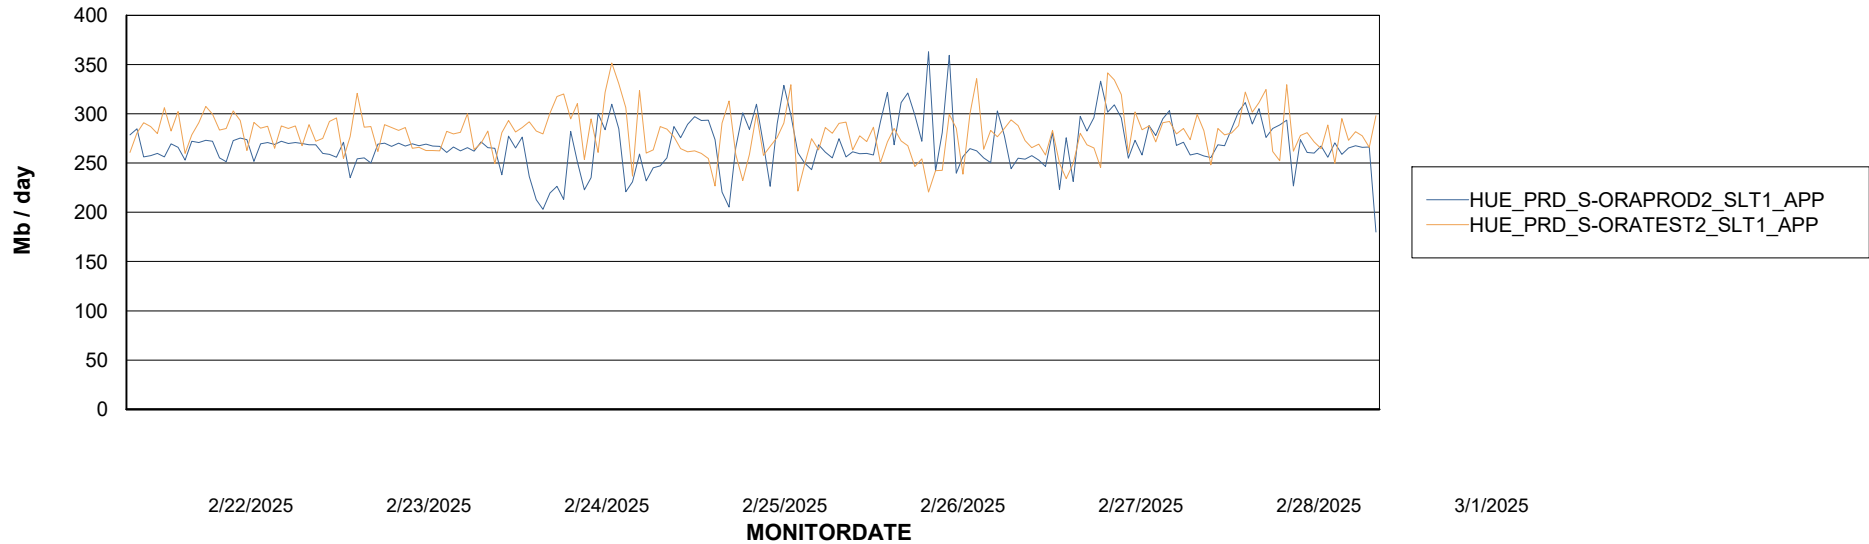

ABSSolute Application Server Services

Avg memory used per ABS Server Service