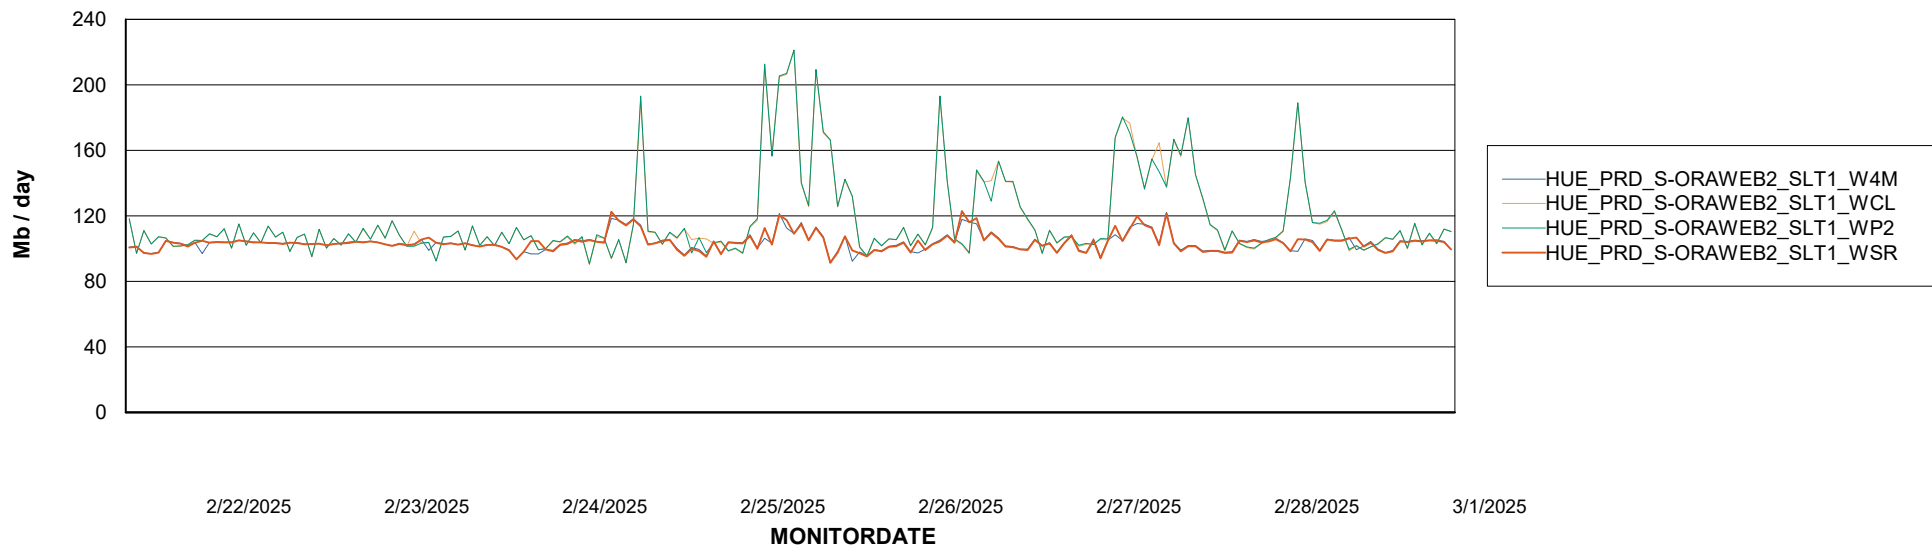

ABSSolute Web Component Services

Avg memory used per ABS Web component