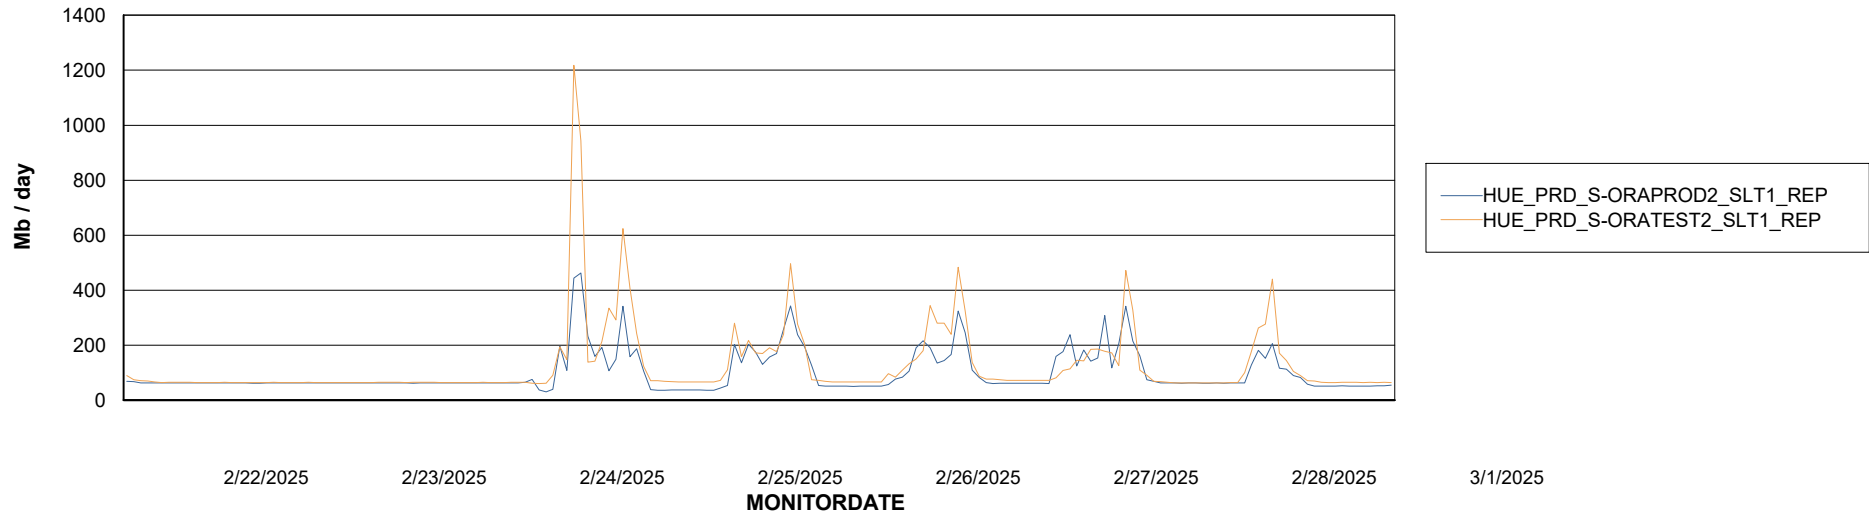

Avg memory used per ABS Server Service

Avg users per day per ABS server

Weekly SLA Customer Report

Customer HUE_Production
Database ID 154

ABSSolute Application ReportServer Services

Avg memory used per ReportServer Service