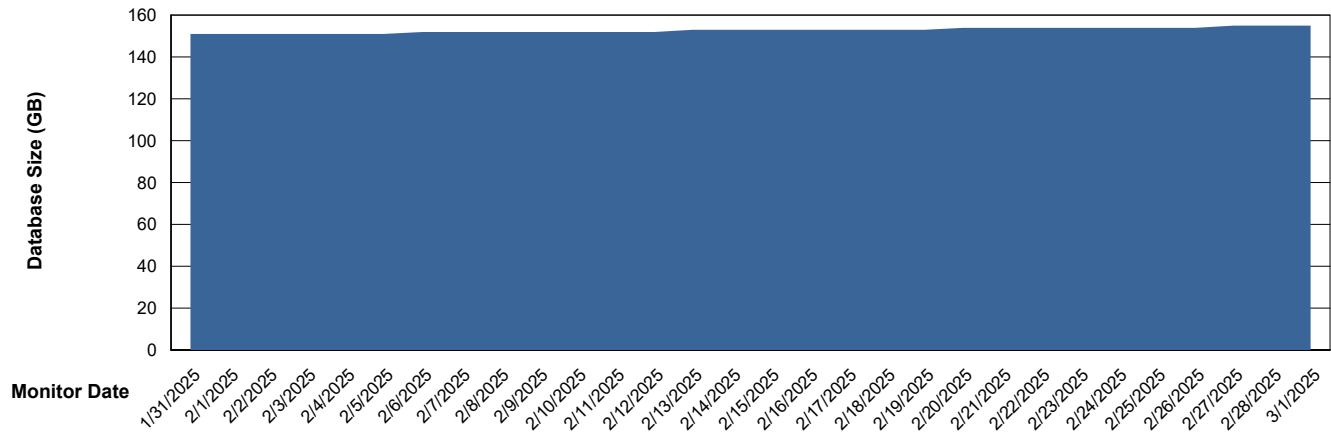

DATABASE SIZE HUE_PRD_S-ORAPROD2_ABS1

Database growth over last month