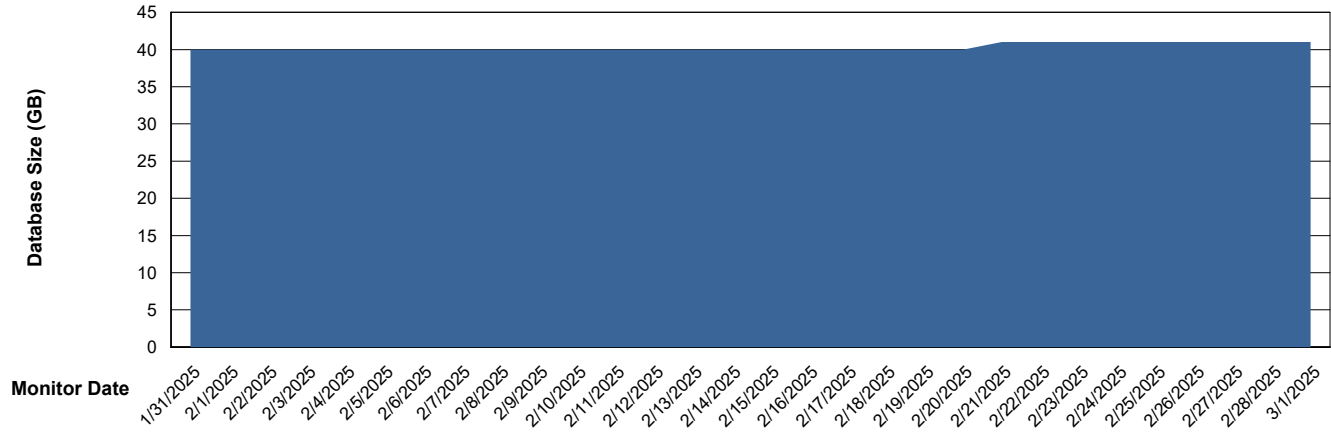

DATABASE SIZE HUE_PRD_S-ORABI2024_ABS1

Database growth over last month