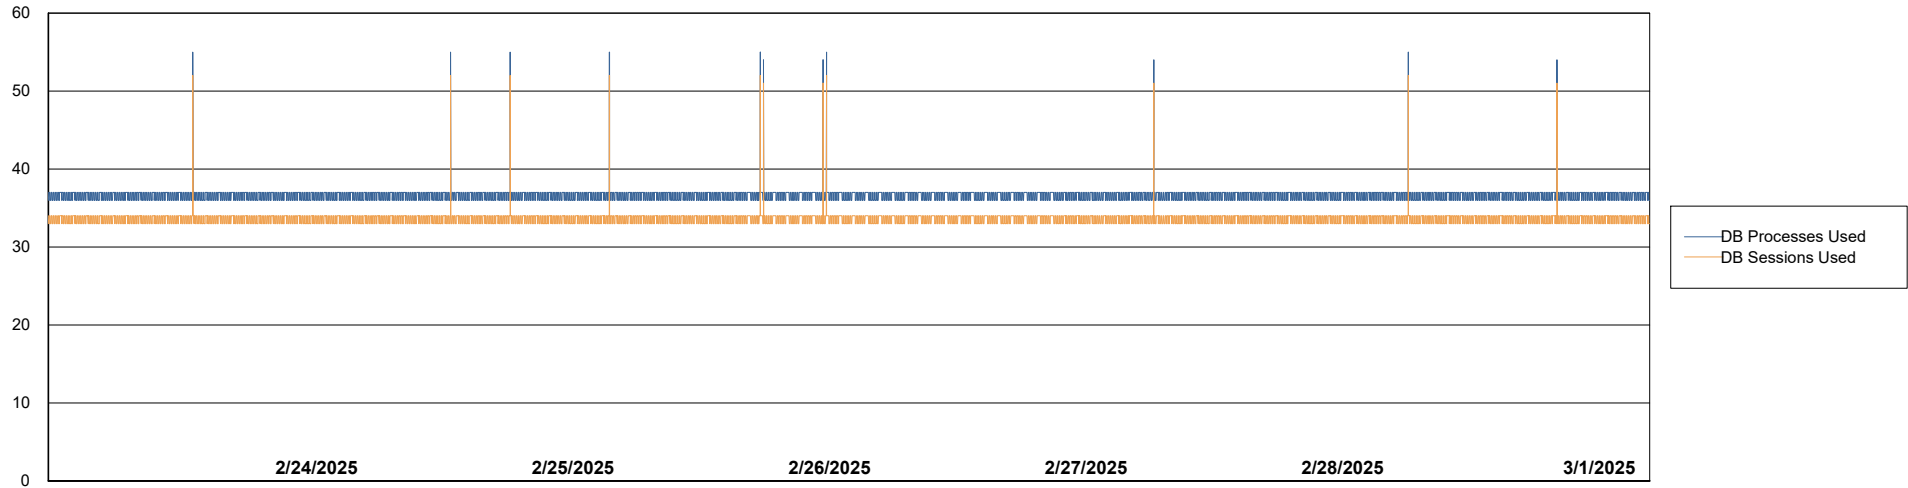

Database Performance HUE_PRD_S-ORATEST2_HSBABS1

DB Processes Max 1,000