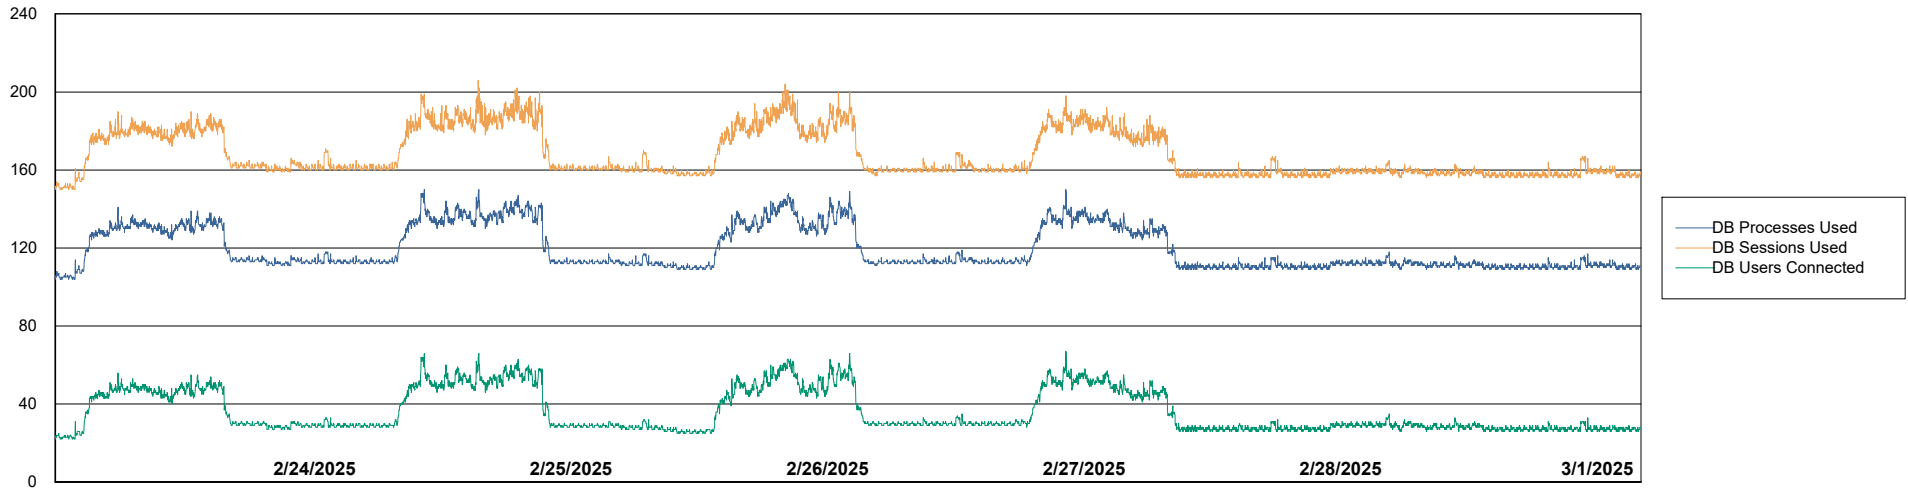

Weekly SLA Customer Report

Customer HUE_Production
Database ID 154

Database Performance HUE_PRD_S-ORABI2024_ABS1

Weekly SLA Customer Report

Customer HUE_Production
Database ID 154

Database Performance HUE_PRD_S-ORAPROD2_ABS1