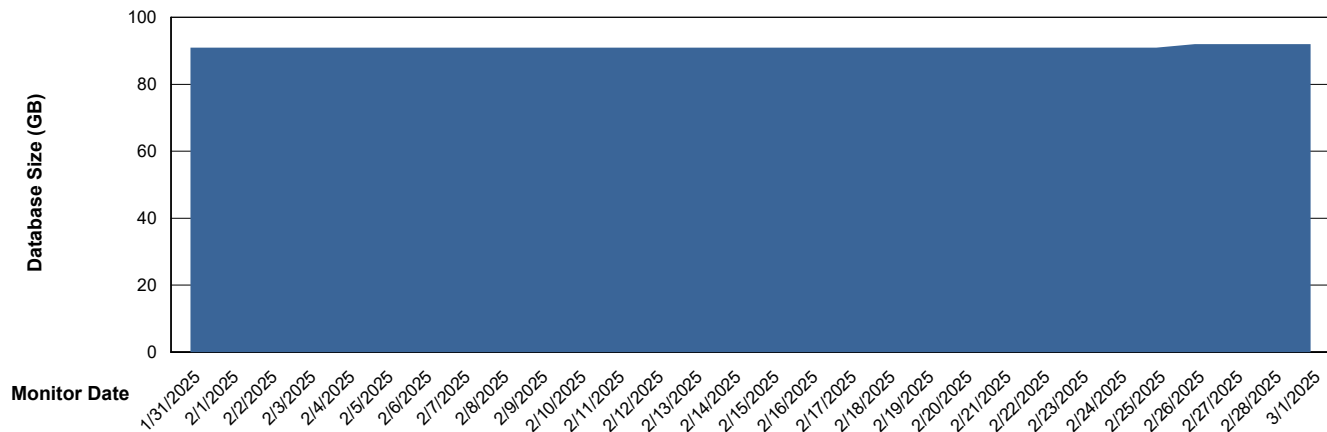

DATABASE SIZE ELJ_PRD_FRASEQXPRDDB01_ABS1

Database growth over last month