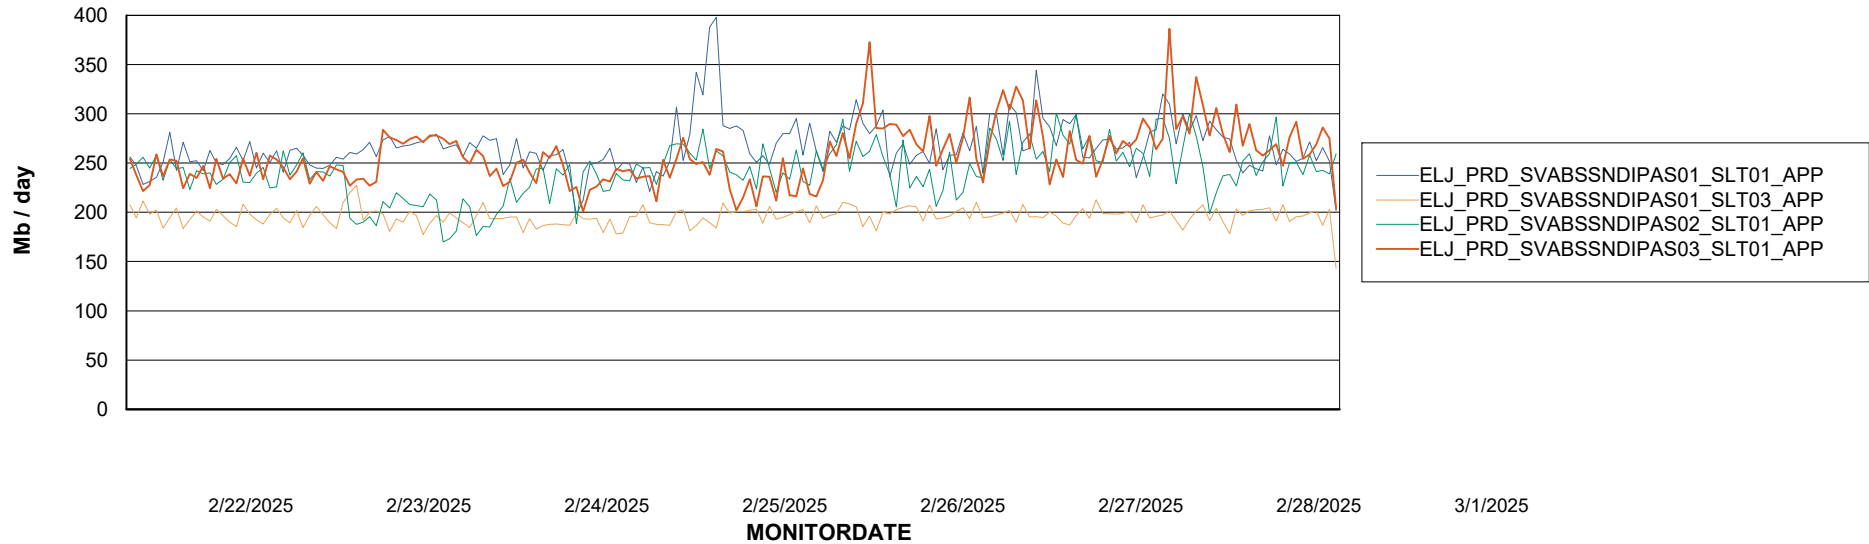

ABSSolute Application Server Services

Avg memory used per ABS Server Service