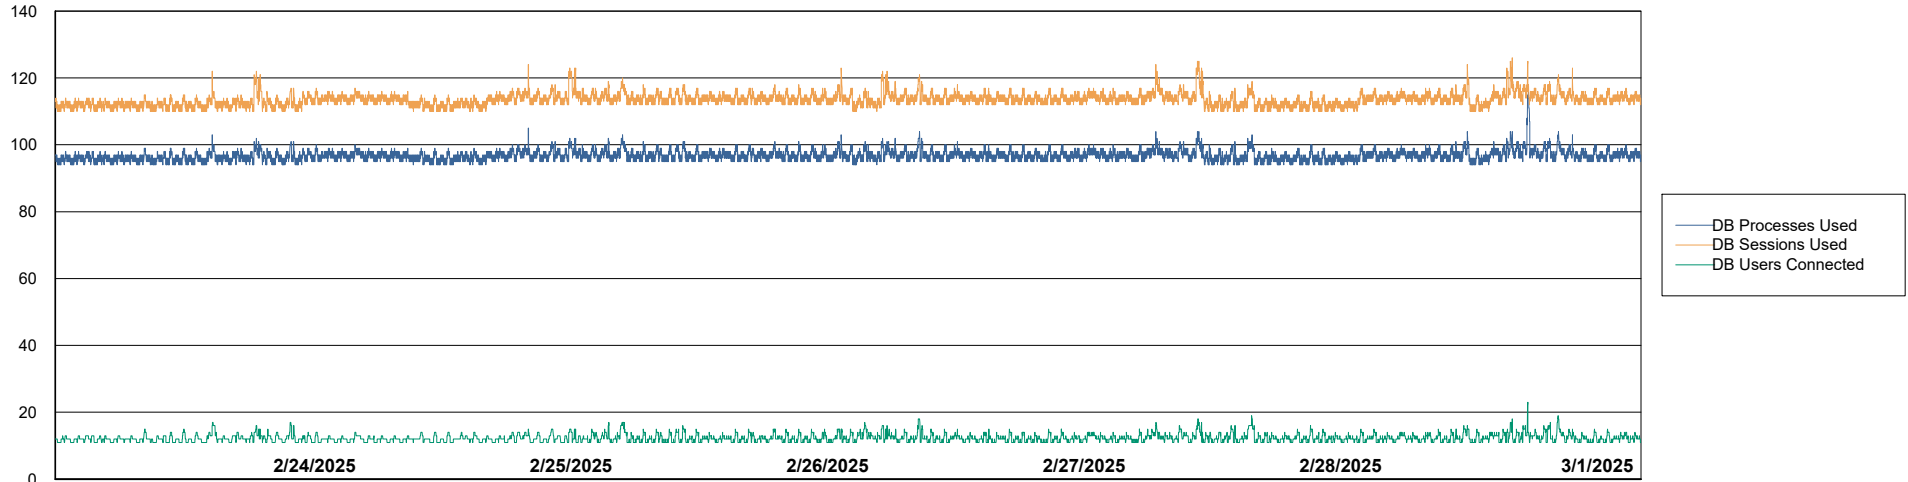

Database Performance ELJ_PRD_FRASEQXPRDDB03_ABS1