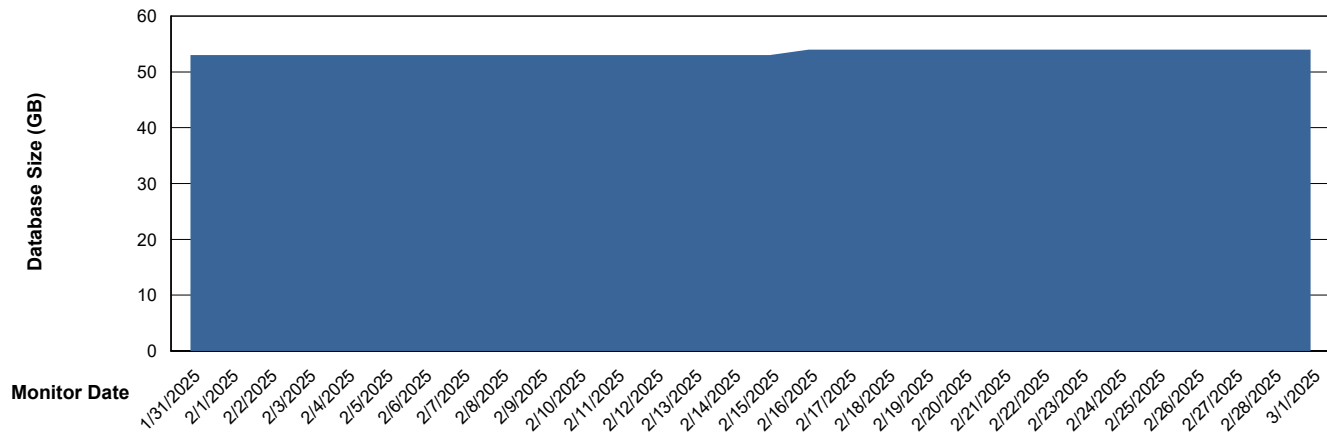

DATABASE SIZE ELJ_PRD_FRASEQXPRDDB03_ABS1

Database growth over last month