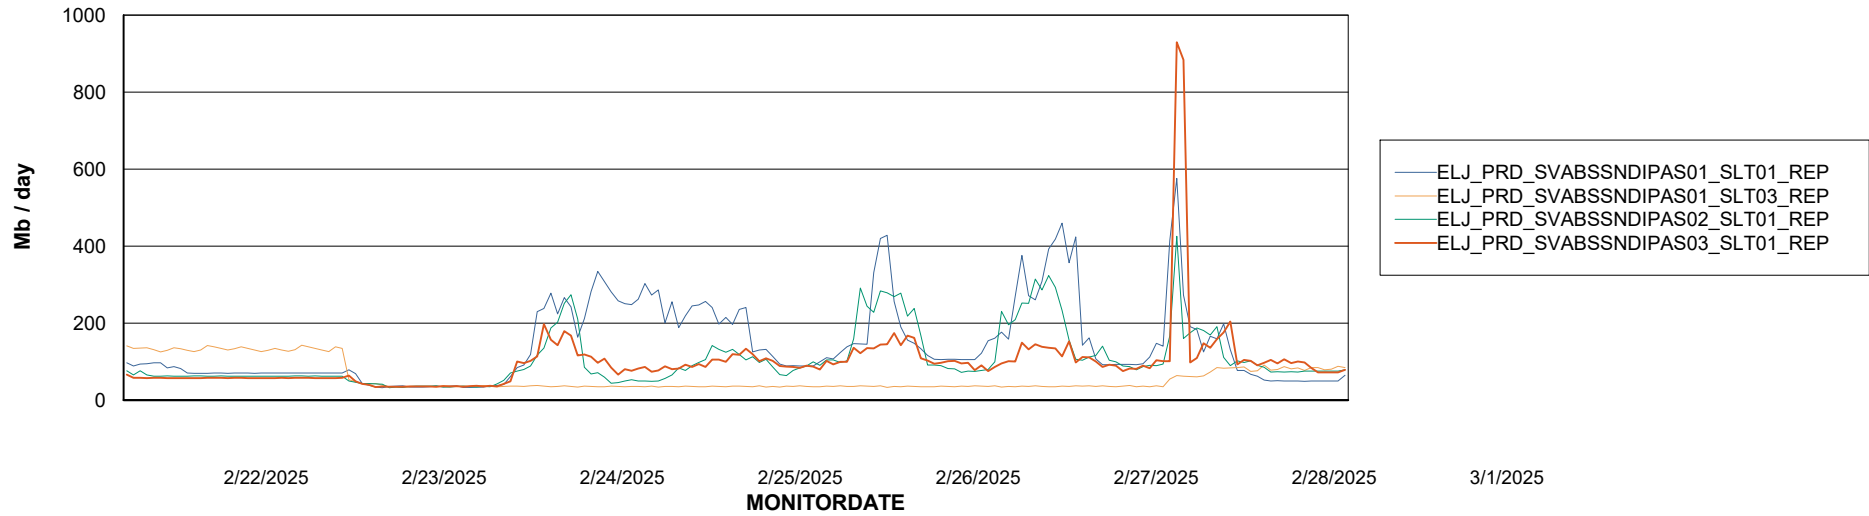

ABSSolute Application ReportServer Services

Avg memory used per ReportServer Service